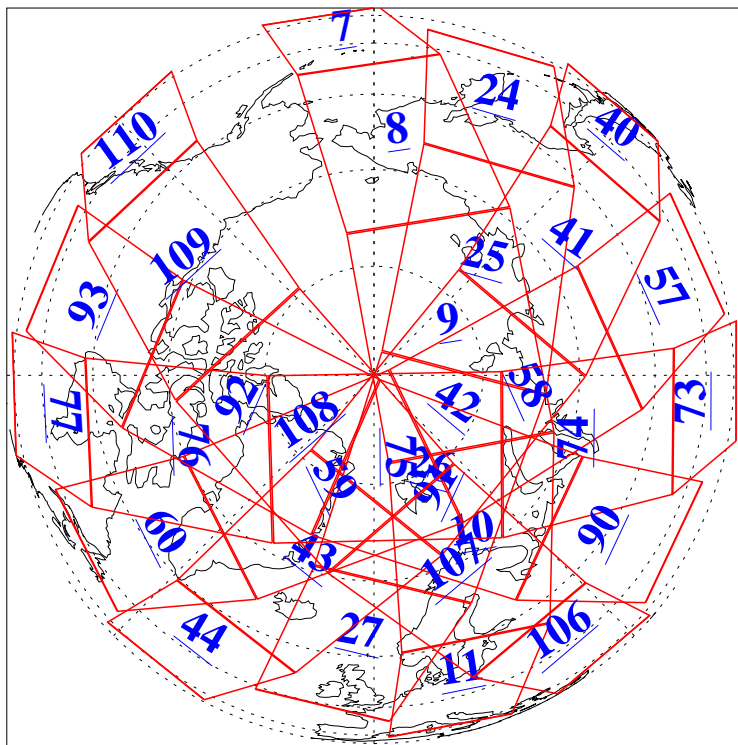

L1B Availability
AMSU Granules: 240
HSB Granules: 0
AIRS Granules: 240

13 Jan 2016
DoY 13
Aqua Day 5002
Granules: 1 to 120

Granules: 121 to 240

Legend: AMSU Available, HSB Available, AIRS Available

L1B Availability
AMSU Granules: 240
HSB Granules: 0
AIRS Granules: 240

13 Jan 2016
DoY 13
Aqua Day 5002
Ascending Granules

Descending Granules

Legend: AMSU Available, HSB Available, AIRS Available

L1B Availability
AMSU Granules: 240
HSB Granules: 0
AIRS Granules: 240

13 Jan 2016
DoY 13
Aqua Day 5002

Northern Hemisphere Granules

Southern Hemisphere Granules

Legend: AMSU Available, HSB Available, AIRS Available