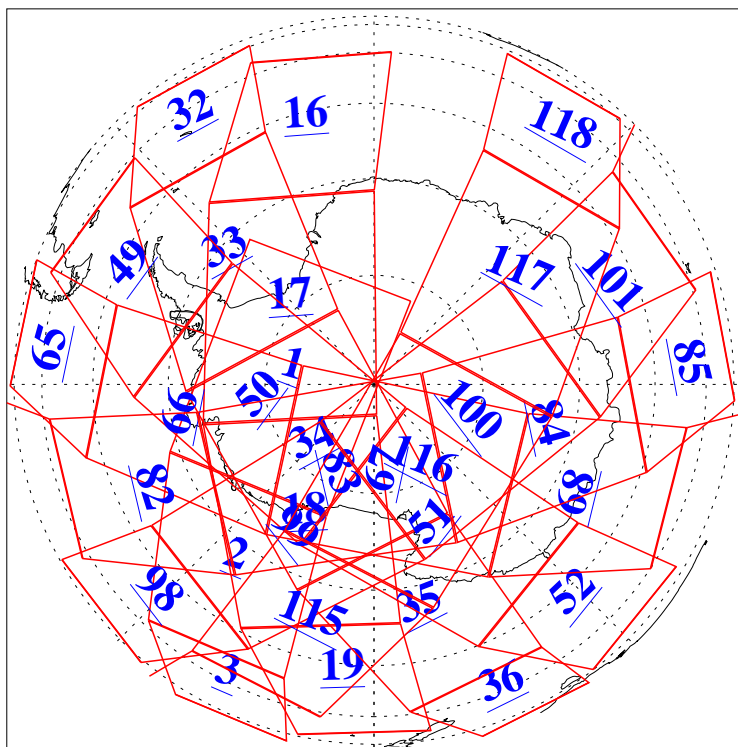

L1B Availability
AMSU Granules: 240
HSB Granules: 0
AIRS Granules: 240

13 Jan 2016
DoY 13
Aqua Day 5002
Granules: 1 to 120

Granules: 121 to 240

Legend: AMSU Available, HSB Available, AIRS Available

L1B Availability
AMSU Granules: 240
HSB Granules: 0
AIRS Granules: 240

13 Jan 2016
DoY 13
Aqua Day 5002
Ascending Granules

Descending Granules

Legend: AMSU Available, HSB Available, AIRS Available

L1B Availability
AMSU Granules: 240
HSB Granules: 0
AIRS Granules: 240

13 Jan 2016
DoY 13
Aqua Day 5002

Northern Hemisphere Granules

Southern Hemisphere Granules

Legend: AMSU Available, HSB Available, AIRS Available