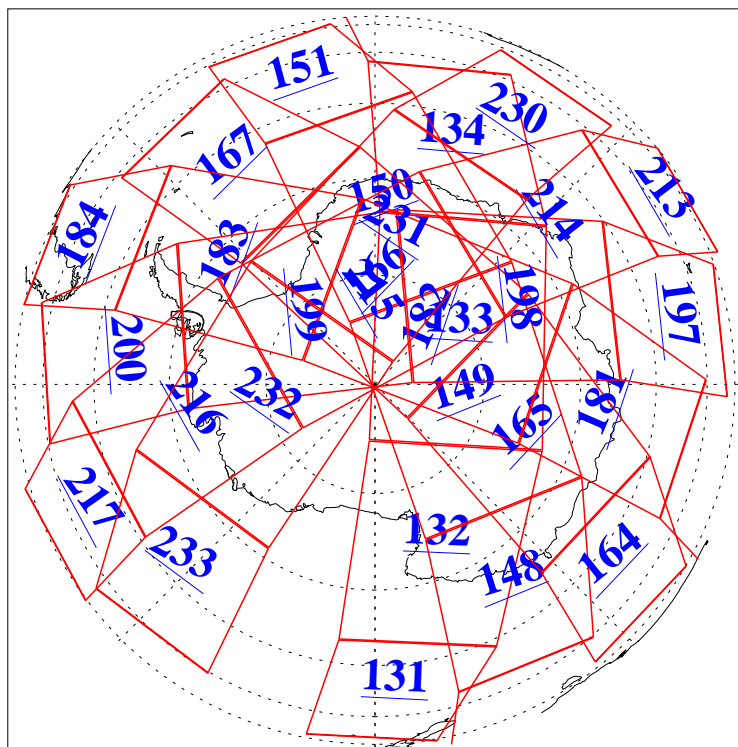

L1B Availability
AMSU Granules: 240
HSB Granules: 0
AIRS Granules: 240

13 Jan 2016
DoY 13
Aqua Day 5002
Granules: 1 to 120

Granules: 121 to 240

Legend: AMSU Available, HSB Available, AIRS Available

L1B Availability
AMSU Granules: 240
HSB Granules: 0
AIRS Granules: 240

13 Jan 2016
DoY 13
Aqua Day 5002
Ascending Granules

Descending Granules

Legend: AMSU Available, HSB Available, AIRS Available

L1B Availability
AMSU Granules: 240
HSB Granules: 0
AIRS Granules: 240

13 Jan 2016
DoY 13
Aqua Day 5002

Northern Hemisphere Granules

Southern Hemisphere Granules

Legend: AMSU Available, HSB Available, AIRS Available