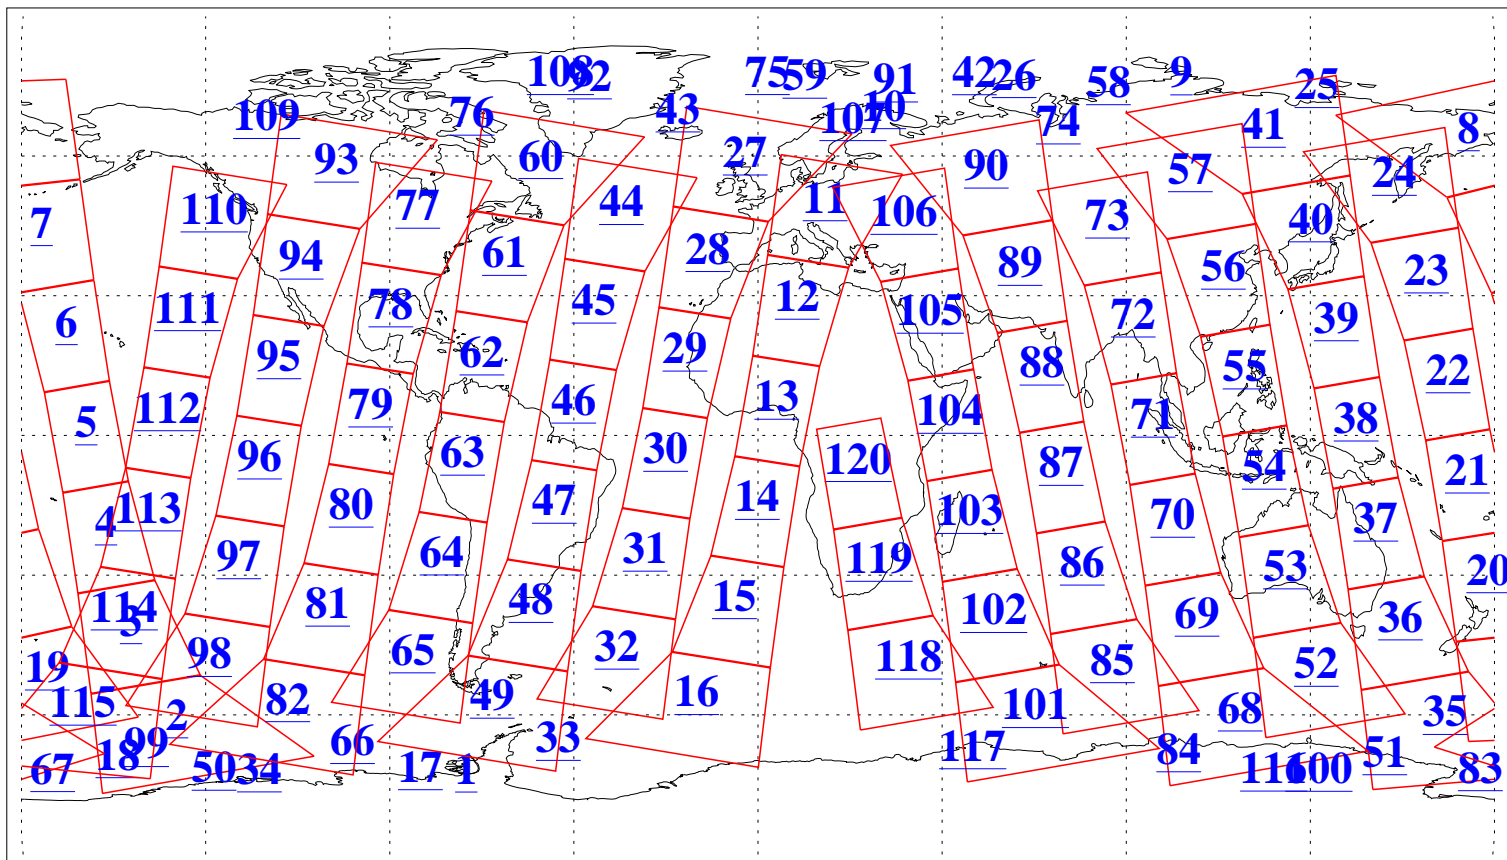

L1B Availability
AMSU Granules: 240
HSB Granules: 0
AIRS Granules: 240

13 Jan 2016
DoY 13
Aqua Day 5002
Granules: 1 to 120

Granules: 121 to 240

Legend: AMSU Available, HSB Available, AIRS Available

L1B Availability
AMSU Granules: 240
HSB Granules: 0
AIRS Granules: 240

13 Jan 2016
DoY 13
Aqua Day 5002
Ascending Granules

Descending Granules

Legend: AMSU Available, HSB Available, AIRS Available

L1B Availability
AMSU Granules: 240
HSB Granules: 0
AIRS Granules: 240

13 Jan 2016
DoY 13
Aqua Day 5002

Northern Hemisphere Granules

Southern Hemisphere Granules

Legend: AMSU Available, HSB Available, AIRS Available