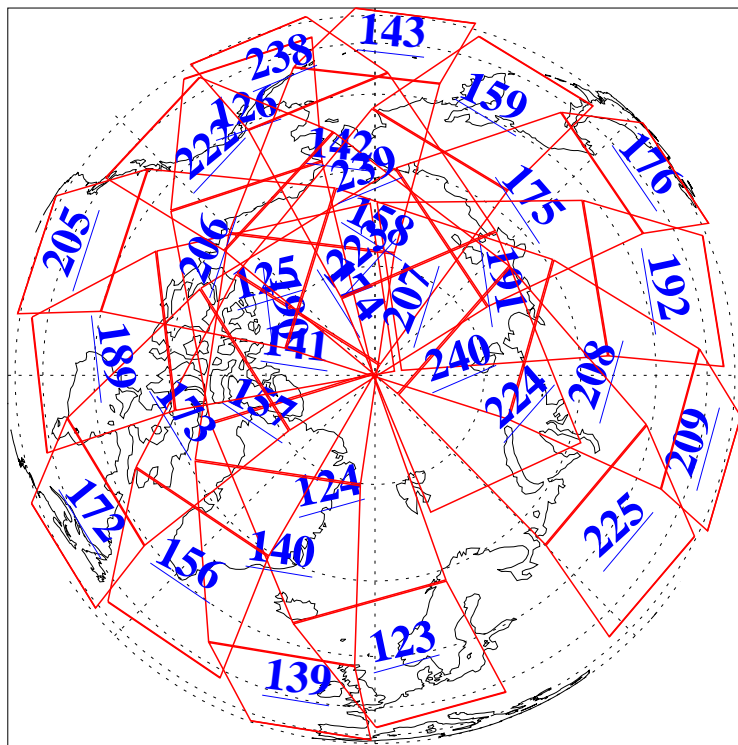

L1B Availability
AMSU Granules: 240
HSB Granules: 0
AIRS Granules: 240

13 Jan 2016
DoY 13
Aqua Day 5002
Granules: 1 to 120

Granules: 121 to 240

Legend: AMSU Available, HSB Available, AIRS Available

L1B Availability
AMSU Granules: 240
HSB Granules: 0
AIRS Granules: 240

13 Jan 2016
DoY 13
Aqua Day 5002
Ascending Granules

Descending Granules

Legend: AMSU Available, HSB Available, AIRS Available

L1B Availability
AMSU Granules: 240
HSB Granules: 0
AIRS Granules: 240

13 Jan 2016
DoY 13
Aqua Day 5002

Northern Hemisphere Granules

Southern Hemisphere Granules

Legend: AMSU Available, HSB Available, AIRS Available