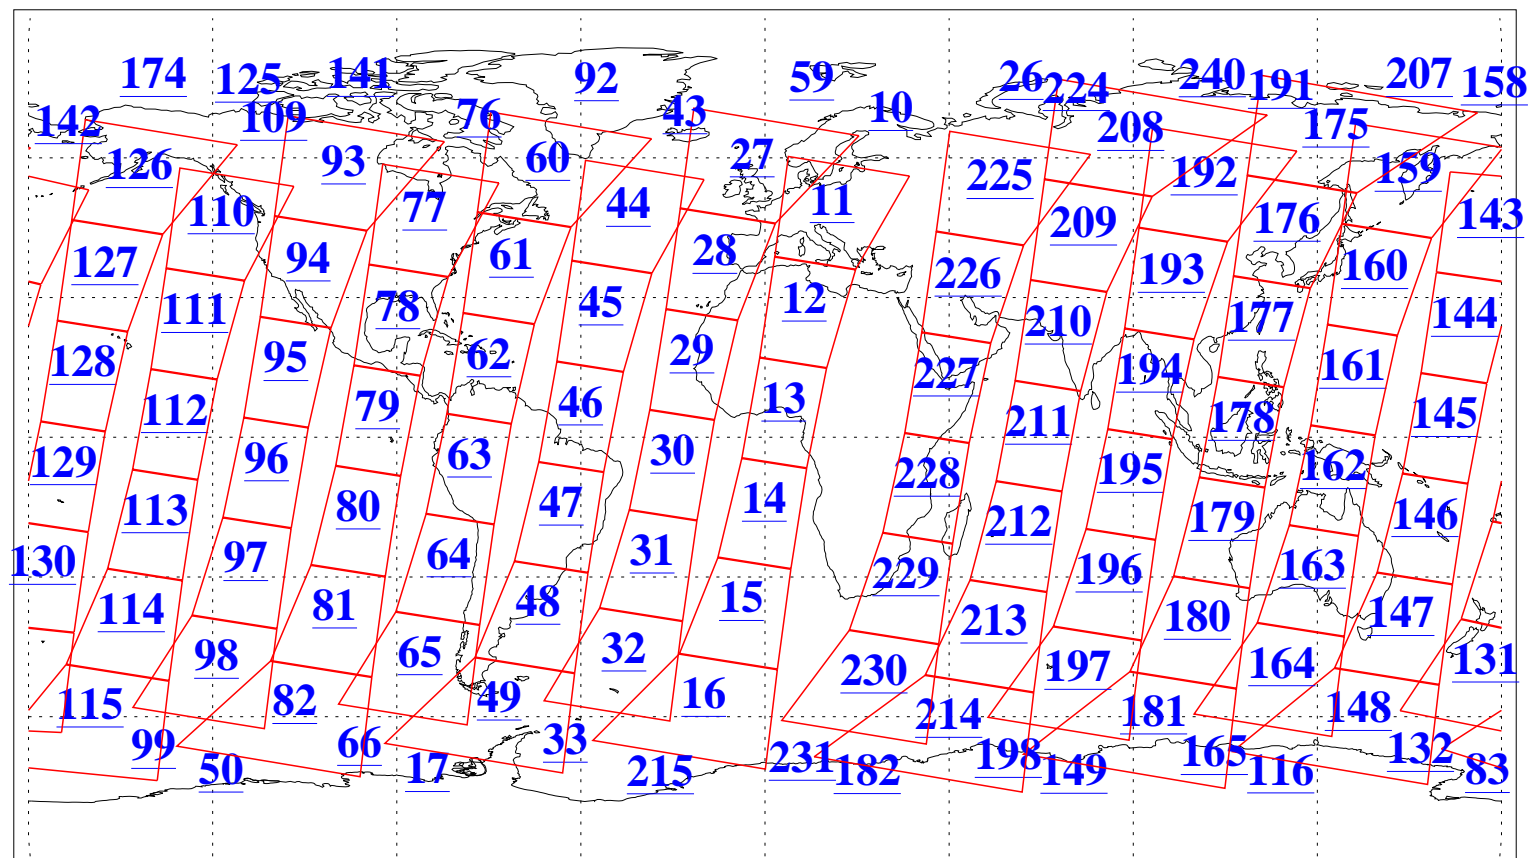

L1B Availability
AMSU Granules: 240
HSB Granules: 0
AIRS Granules: 240

13 Jan 2016
DoY 13
Aqua Day 5002
Granules: 1 to 120

Granules: 121 to 240

Legend: AMSU Available, HSB Available, AIRS Available

L1B Availability
AMSU Granules: 240
HSB Granules: 0
AIRS Granules: 240

13 Jan 2016
DoY 13
Aqua Day 5002
Ascending Granules

Descending Granules

Legend: AMSU Available, HSB Available, AIRS Available

L1B Availability
AMSU Granules: 240
HSB Granules: 0
AIRS Granules: 240

13 Jan 2016
DoY 13
Aqua Day 5002

Northern Hemisphere Granules

Southern Hemisphere Granules

Legend: AMSU Available, HSB Available, AIRS Available