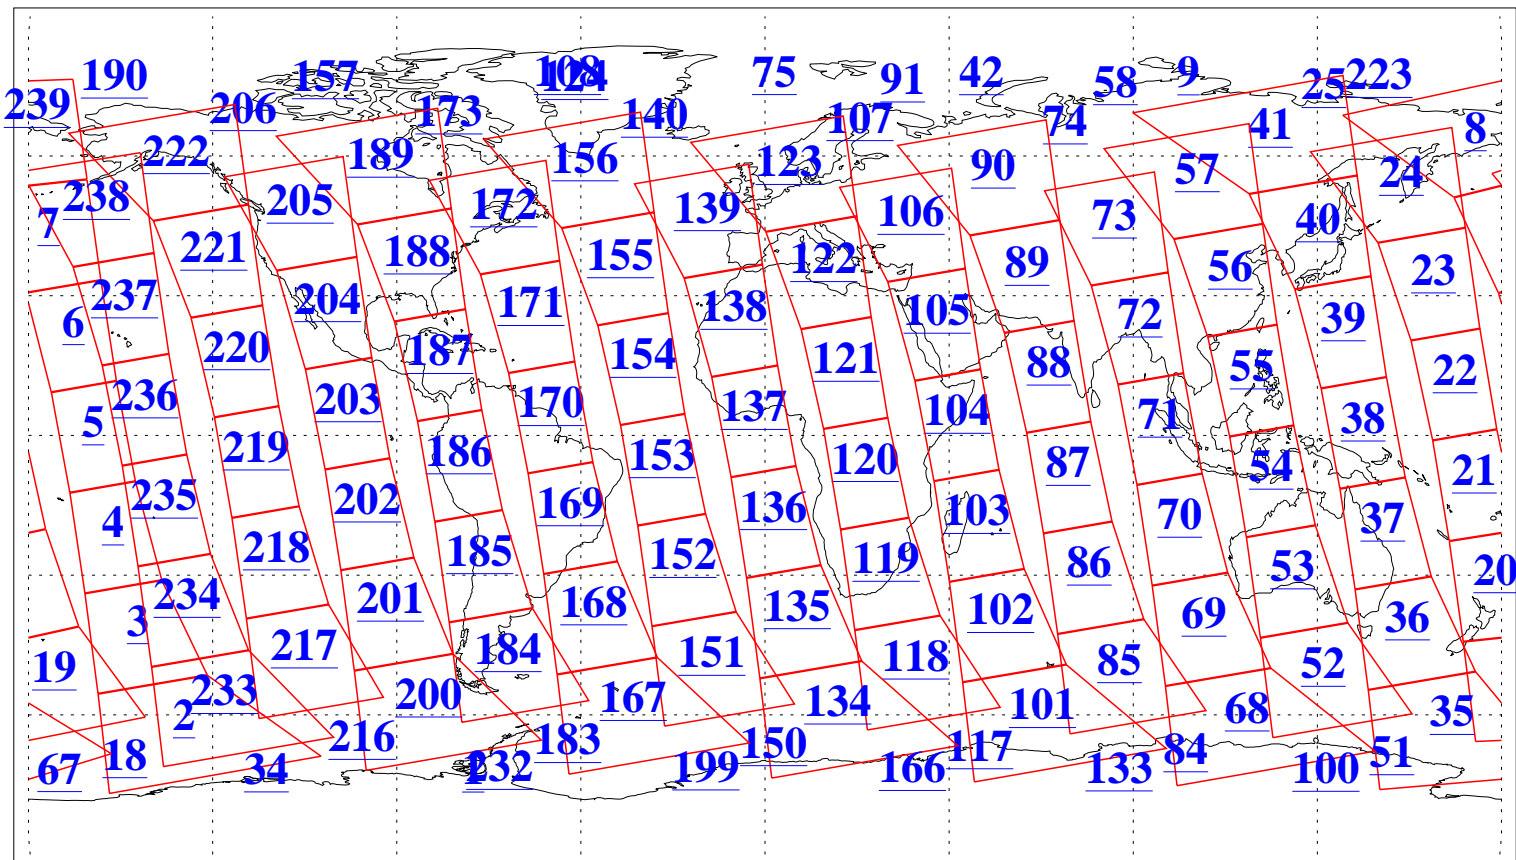

L1B Availability
AMSU Granules: 240
HSB Granules: 0
AIRS Granules: 240

13 Jan 2016
DoY 13
Aqua Day 5002
Granules: 1 to 120

Granules: 121 to 240

Legend: AMSU Available, HSB Available, AIRS Available

L1B Availability
AMSU Granules: 240
HSB Granules: 0
AIRS Granules: 240

13 Jan 2016
DoY 13
Aqua Day 5002
Ascending Granules

Descending Granules

Legend: AMSU Available, HSB Available, AIRS Available

L1B Availability
AMSU Granules: 240
HSB Granules: 0
AIRS Granules: 240

13 Jan 2016
DoY 13
Aqua Day 5002

Northern Hemisphere Granules

Southern Hemisphere Granules

Legend: AMSU Available, HSB Available, AIRS Available