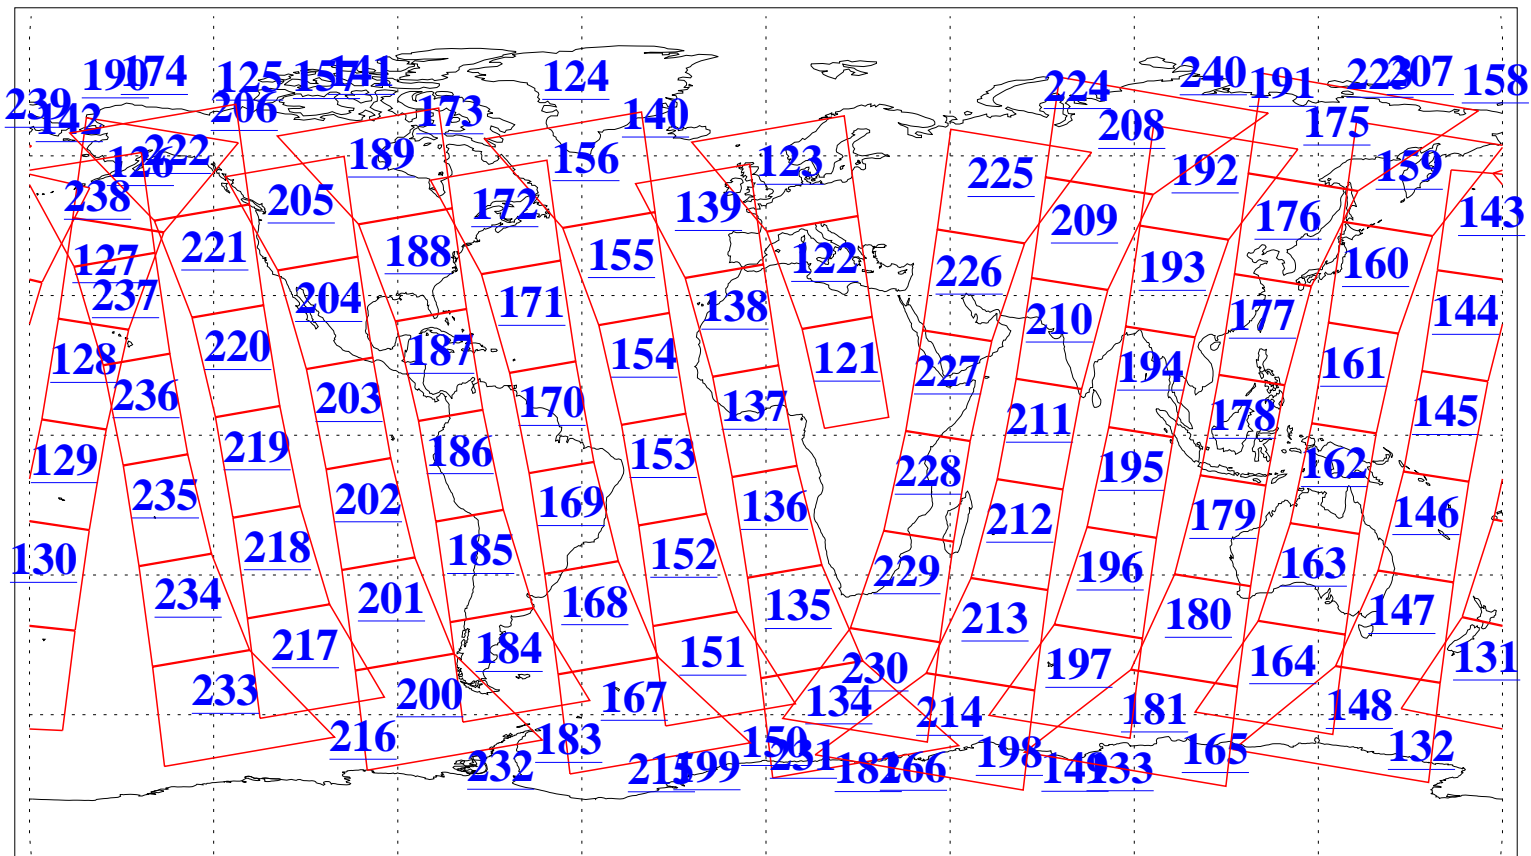

L1B Availability
AMSU Granules: 240
HSB Granules: 0
AIRS Granules: 240

13 Jan 2016
DoY 13
Aqua Day 5002
Granules: 1 to 120

Granules: 121 to 240

Legend: AMSU Available, HSB Available, AIRS Available

L1B Availability
AMSU Granules: 240
HSB Granules: 0
AIRS Granules: 240

13 Jan 2016
DoY 13
Aqua Day 5002
Ascending Granules

Descending Granules

Legend: AMSU Available, HSB Available, AIRS Available

L1B Availability
AMSU Granules: 240
HSB Granules: 0
AIRS Granules: 240

13 Jan 2016
DoY 13
Aqua Day 5002

Northern Hemisphere Granules

Southern Hemisphere Granules

Legend: AMSU Available, HSB Available, AIRS Available