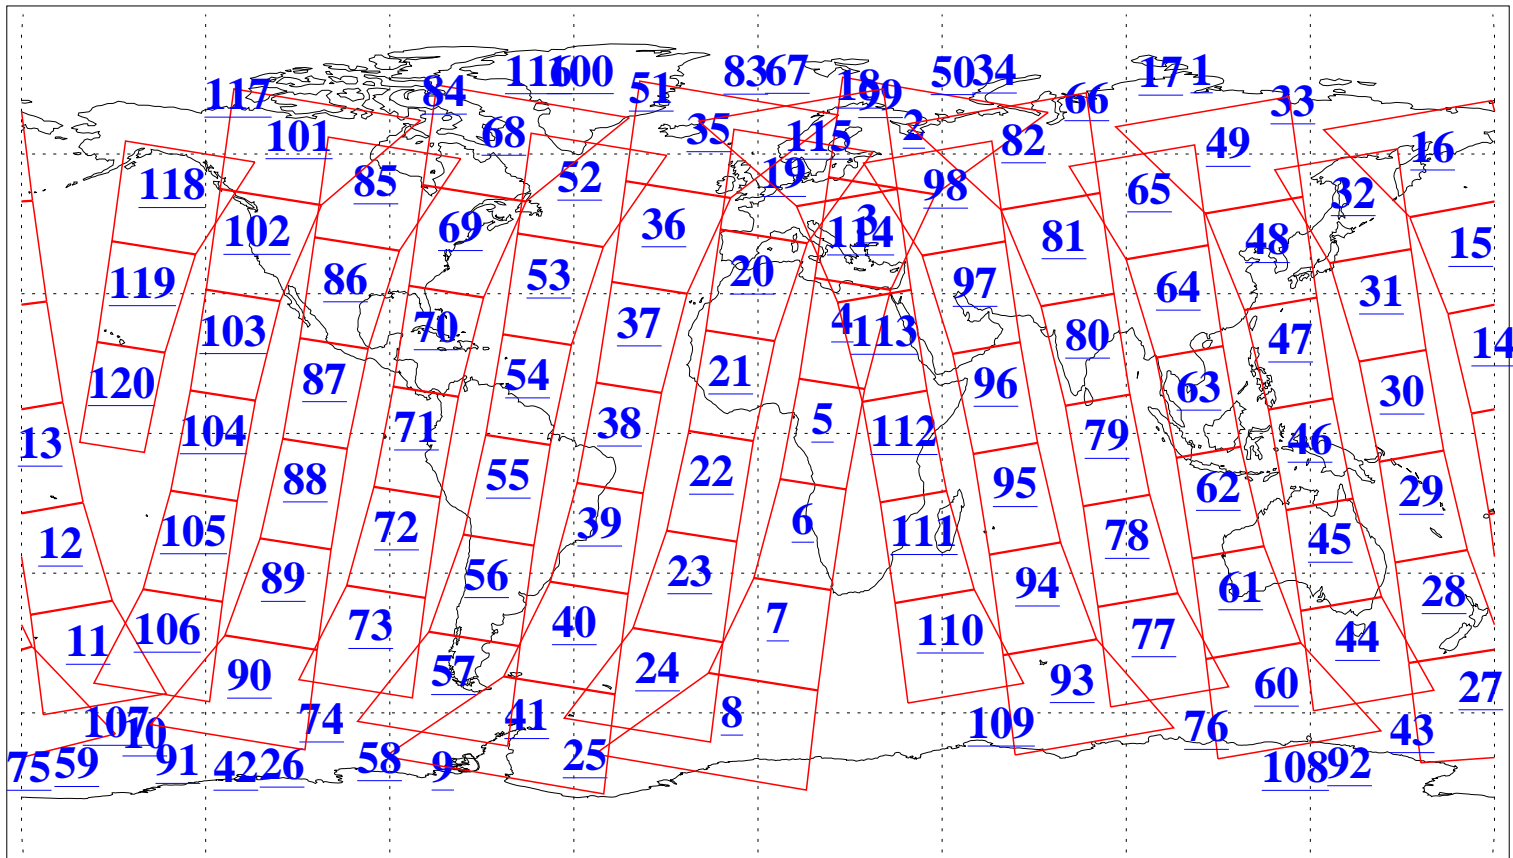

L1B Availability
AMSU Granules: 240
HSB Granules: 0
AIRS Granules: 240

5 Jan 2016
DoY 5
Aqua Day 4994
Granules: 1 to 120

Granules: 121 to 240

Legend: AMSU Available, HSB Available, AIRS Available

L1B Availability
AMSU Granules: 240
HSB Granules: 0
AIRS Granules: 240

5 Jan 2016
DoY 5
Aqua Day 4994

Ascending Granules

Descending Granules

Legend: AMSU Available, HSB Available, AIRS Available

L1B Availability
 AMSU Granules: 240
 HSB Granules: 0
 AIRS Granules: 240

5 Jan 2016
 DoY 5
 Aqua Day 4994

Northern Hemisphere Granules

Southern Hemisphere Granules

Legend: AMSU Available, HSB Available, AIRS Available