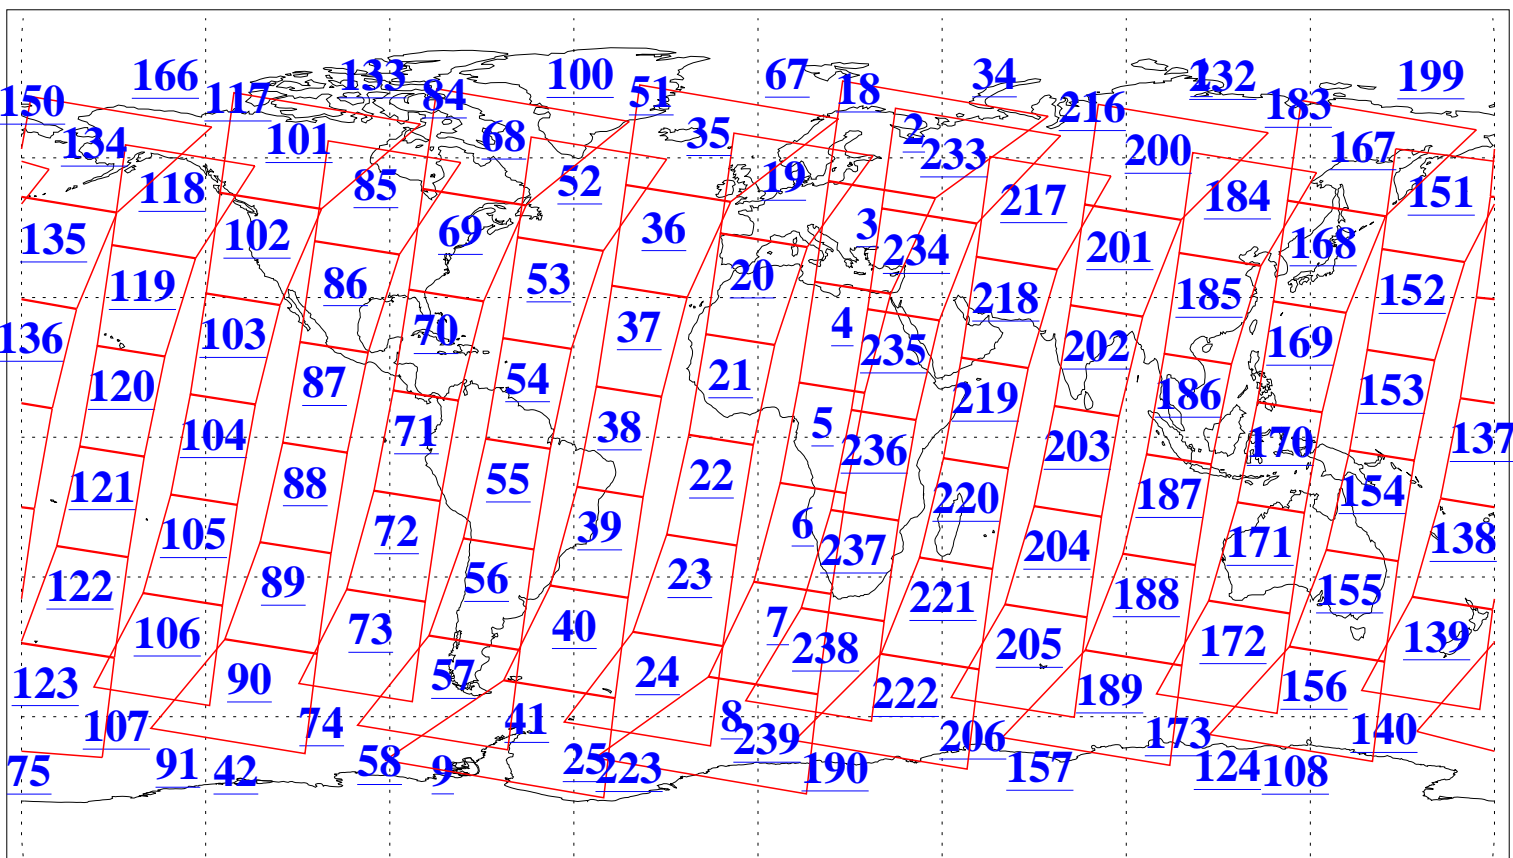

L1B Availability
AMSU Granules: 240
HSB Granules: 0
AIRS Granules: 240

5 Jan 2016
DoY 5
Aqua Day 4994
Granules: 1 to 120

Granules: 121 to 240

Legend: AMSU Available, HSB Available, AIRS Available

L1B Availability
AMSU Granules: 240
HSB Granules: 0
AIRS Granules: 240

5 Jan 2016
DoY 5
Aqua Day 4994

Ascending Granules

Descending Granules

Legend: AMSU Available, HSB Available, AIRS Available

L1B Availability
 AMSU Granules: 240
 HSB Granules: 0
 AIRS Granules: 240

5 Jan 2016
 DoY 5
 Aqua Day 4994

Northern Hemisphere Granules

Southern Hemisphere Granules

Legend: AMSU Available, HSB Available, AIRS Available