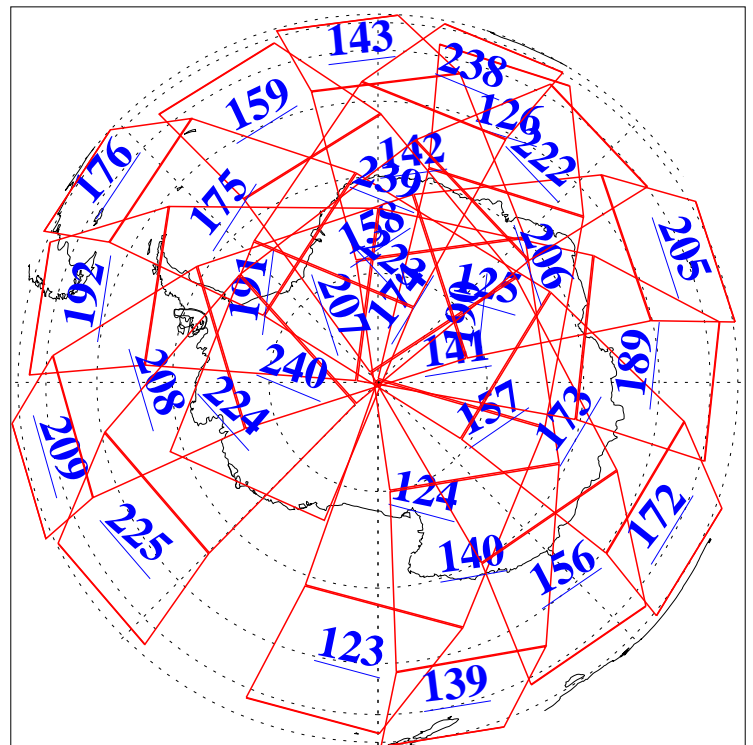

L1B Availability
AMSU Granules: 240
HSB Granules: 0
AIRS Granules: 240

5 Jan 2016
DoY 5
Aqua Day 4994
Granules: 1 to 120

Granules: 121 to 240

Legend: AMSU Available, HSB Available, AIRS Available

L1B Availability
AMSU Granules: 240
HSB Granules: 0
AIRS Granules: 240

5 Jan 2016
DoY 5
Aqua Day 4994

Ascending Granules

Descending Granules

Legend: AMSU Available, HSB Available, AIRS Available

L1B Availability
 AMSU Granules: 240
 HSB Granules: 0
 AIRS Granules: 240

5 Jan 2016
 DoY 5
 Aqua Day 4994

Northern Hemisphere Granules

Southern Hemisphere Granules

Legend: AMSU Available, HSB Available, AIRS Available