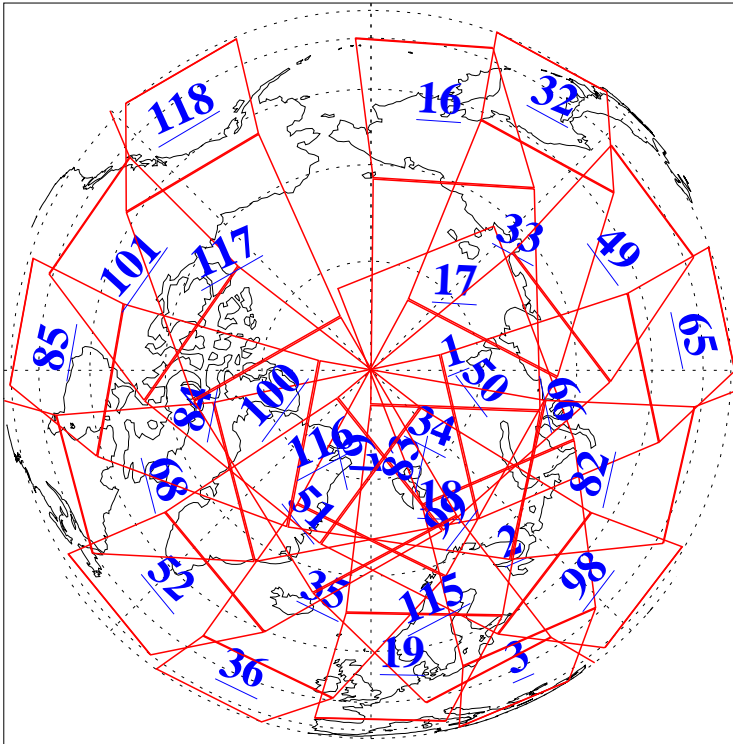

L1B Availability
AMSU Granules: 240
HSB Granules: 0
AIRS Granules: 240

5 Jan 2016
DoY 5
Aqua Day 4994
Granules: 1 to 120

Granules: 121 to 240

Legend: AMSU Available, HSB Available, AIRS Available

L1B Availability
AMSU Granules: 240
HSB Granules: 0
AIRS Granules: 240

5 Jan 2016
DoY 5
Aqua Day 4994

Ascending Granules

Descending Granules

Legend: AMSU Available, HSB Available, AIRS Available

L1B Availability
 AMSU Granules: 240
 HSB Granules: 0
 AIRS Granules: 240

5 Jan 2016
 DoY 5
 Aqua Day 4994

Northern Hemisphere Granules

Southern Hemisphere Granules

Legend: AMSU Available, HSB Available, AIRS Available