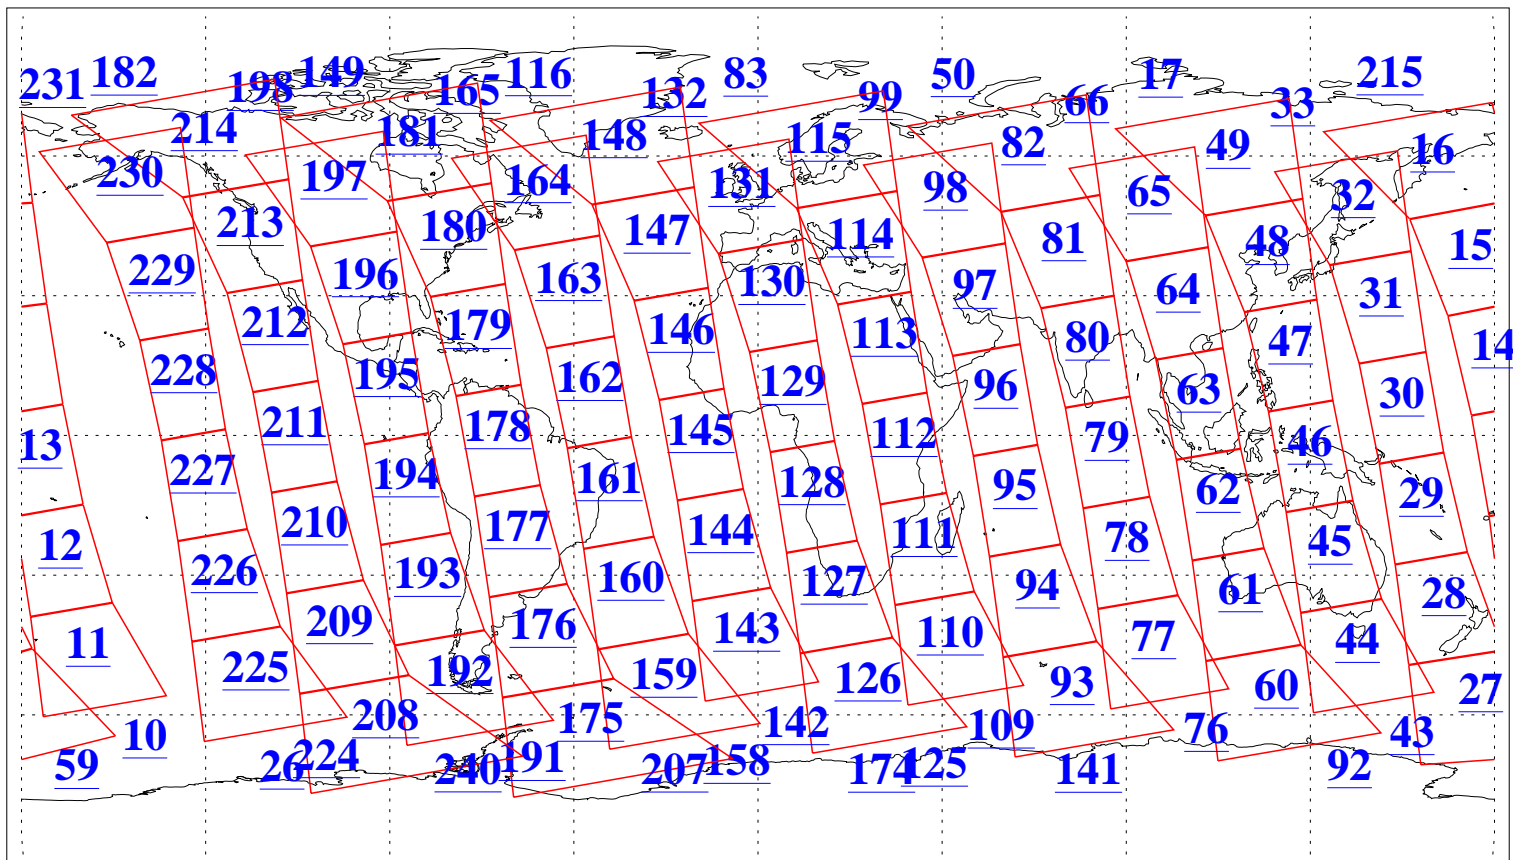

L1B Availability
AMSU Granules: 240
HSB Granules: 0
AIRS Granules: 240

5 Jan 2016
DoY 5
Aqua Day 4994

Ascending Granules

Descending Granules