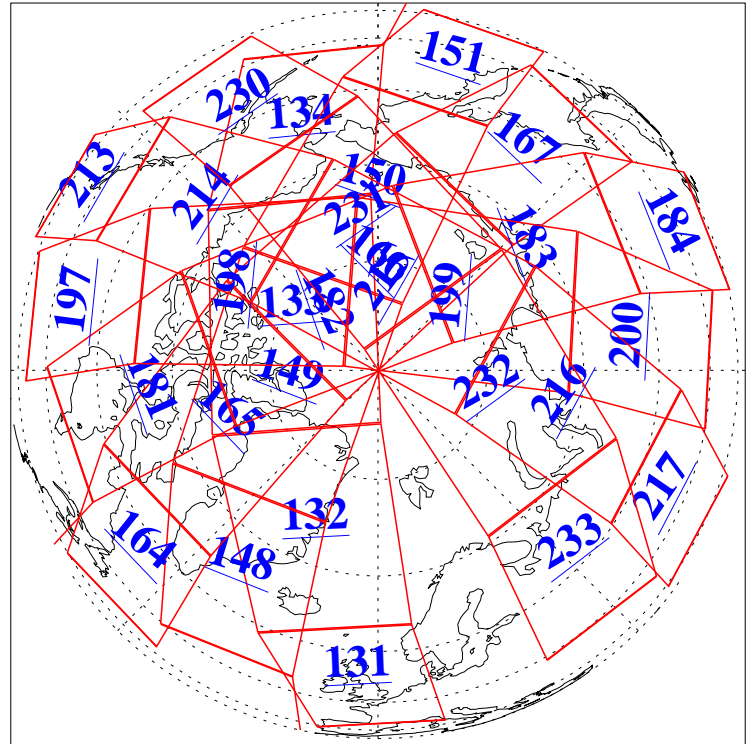

5 Jan 2016
DoY 5
Aqua Day 4994

Ascending Granules

Descending Granules

Legend: AMSU Available, HSB Available, AIRS Available

L1B Availability
 AMSU Granules: 240
 HSB Granules: 0
 AIRS Granules: 240

5 Jan 2016
 DoY 5
 Aqua Day 4994

Northern Hemisphere Granules

Southern Hemisphere Granules

Legend: AMSU Available, HSB Available, AIRS Available