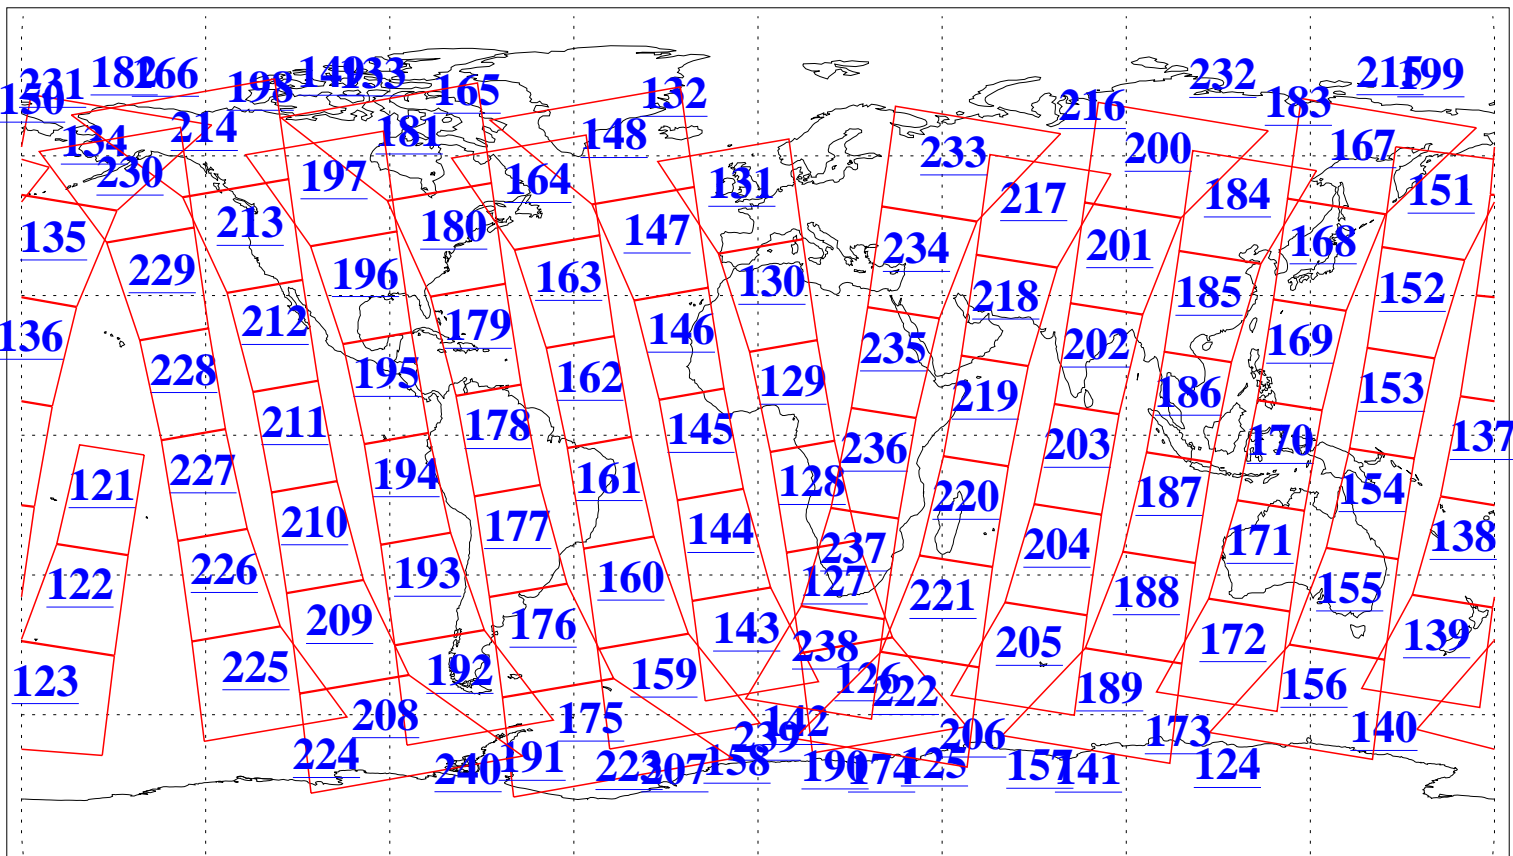

L1B Availability
AMSU Granules: 240
HSB Granules: 0
AIRS Granules: 240

5 Jan 2016
DoY 5
Aqua Day 4994
Granules: 1 to 120

Granules: 121 to 240

Legend: AMSU Available, HSB Available, AIRS Available

L1B Availability
AMSU Granules: 240
HSB Granules: 0
AIRS Granules: 240

5 Jan 2016
DoY 5
Aqua Day 4994

Ascending Granules

Descending Granules

Legend: AMSU Available, HSB Available, AIRS Available

L1B Availability
 AMSU Granules: 240
 HSB Granules: 0
 AIRS Granules: 240

5 Jan 2016
 DoY 5
 Aqua Day 4994

Northern Hemisphere Granules

Southern Hemisphere Granules

Legend: AMSU Available, HSB Available, AIRS Available