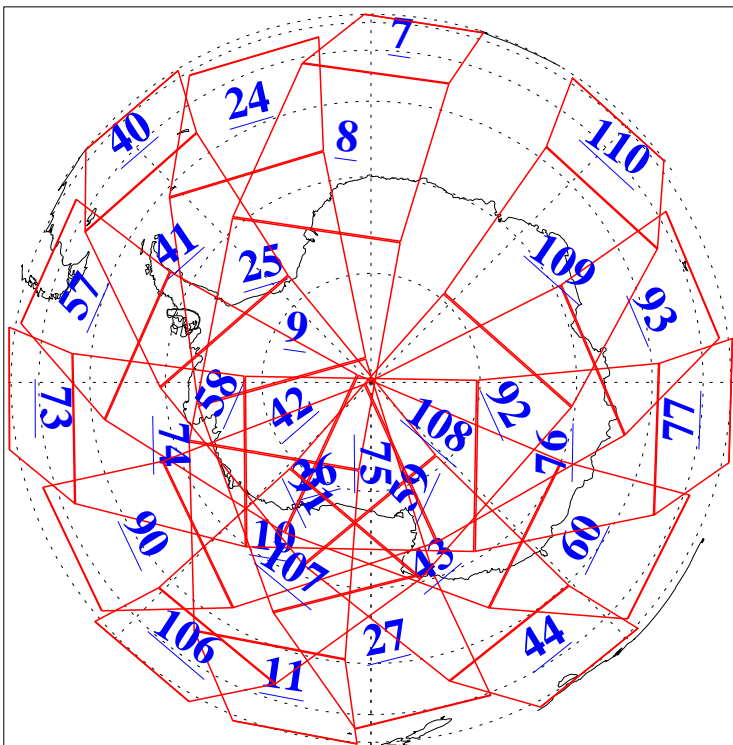

L1B Availability
AMSU Granules: 240
HSB Granules: 0
AIRS Granules: 240

5 Jan 2016
DoY 5
Aqua Day 4994
Granules: 1 to 120

Granules: 121 to 240

Legend: AMSU Available, HSB Available, AIRS Available

L1B Availability
AMSU Granules: 240
HSB Granules: 0
AIRS Granules: 240

5 Jan 2016
DoY 5
Aqua Day 4994

Ascending Granules

Descending Granules

Legend: AMSU Available, HSB Available, AIRS Available

L1B Availability
 AMSU Granules: 240
 HSB Granules: 0
 AIRS Granules: 240

5 Jan 2016
 DoY 5
 Aqua Day 4994

Northern Hemisphere Granules

Southern Hemisphere Granules

Legend: AMSU Available, HSB Available, AIRS Available