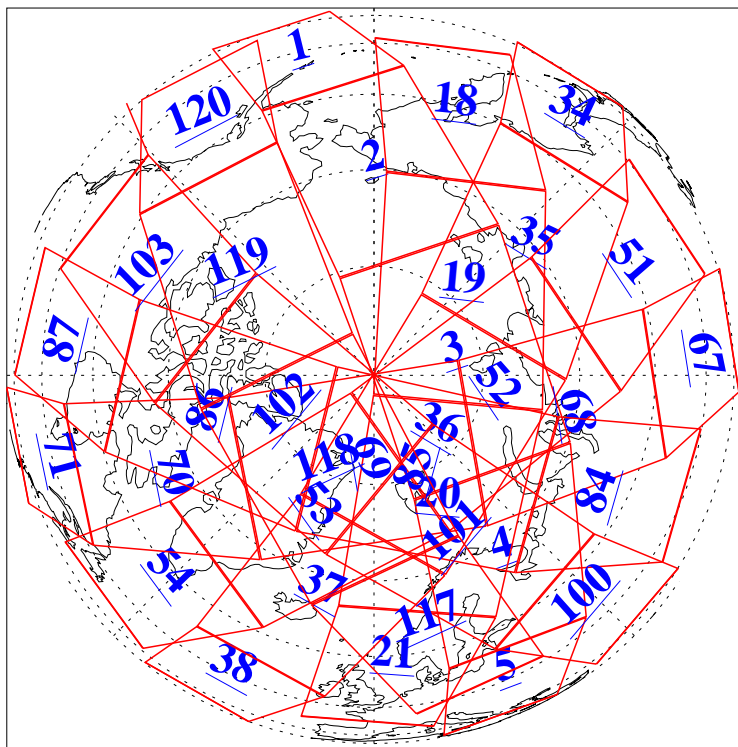

L1B Availability
AMSU Granules: 240
HSB Granules: 0
AIRS Granules: 240

3 Jan 2016
DoY 3
Aqua Day 4992
Granules: 1 to 120

Granules: 121 to 240

Legend: AMSU Available, HSB Available, AIRS Available

L1B Availability
AMSU Granules: 240
HSB Granules: 0
AIRS Granules: 240

3 Jan 2016
DoY 3
Aqua Day 4992

Ascending Granules

Descending Granules

Legend: AMSU Available, HSB Available, AIRS Available

L1B Availability
 AMSU Granules: 240
 HSB Granules: 0
 AIRS Granules: 240

3 Jan 2016
 DoY 3
 Aqua Day 4992

Northern Hemisphere Granules

Southern Hemisphere Granules

Legend: AMSU Available, HSB Available, AIRS Available