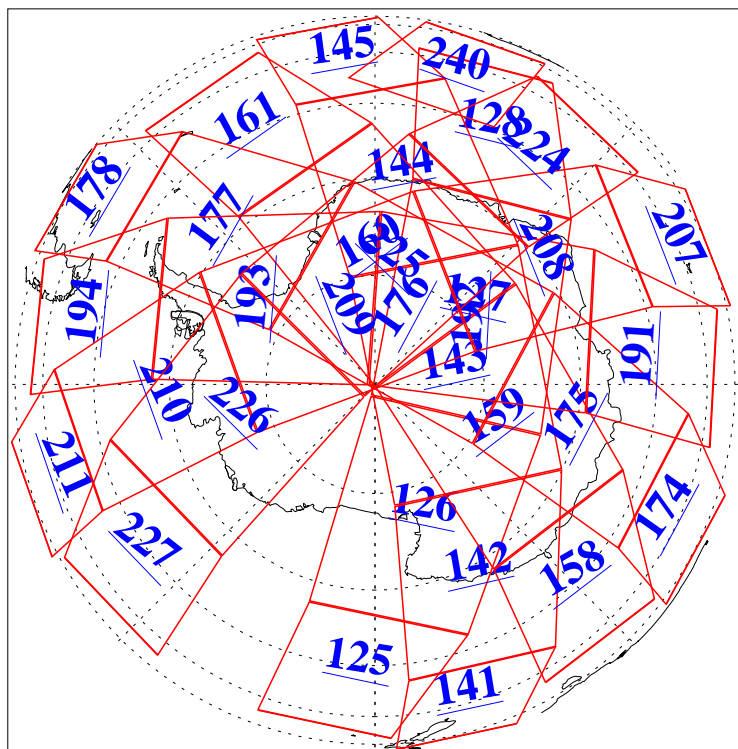

L1B Availability
AMSU Granules: 240
HSB Granules: 0
AIRS Granules: 240

3 Jan 2016
DoY 3
Aqua Day 4992
Granules: 1 to 120

Granules: 121 to 240

Legend: AMSU Available, HSB Available, AIRS Available

L1B Availability
AMSU Granules: 240
HSB Granules: 0
AIRS Granules: 240

3 Jan 2016
DoY 3
Aqua Day 4992

Ascending Granules

Descending Granules

Legend: AMSU Available, HSB Available, AIRS Available

L1B Availability
 AMSU Granules: 240
 HSB Granules: 0
 AIRS Granules: 240

3 Jan 2016
 DoY 3
 Aqua Day 4992

Northern Hemisphere Granules

Southern Hemisphere Granules

Legend: AMSU Available, HSB Available, AIRS Available