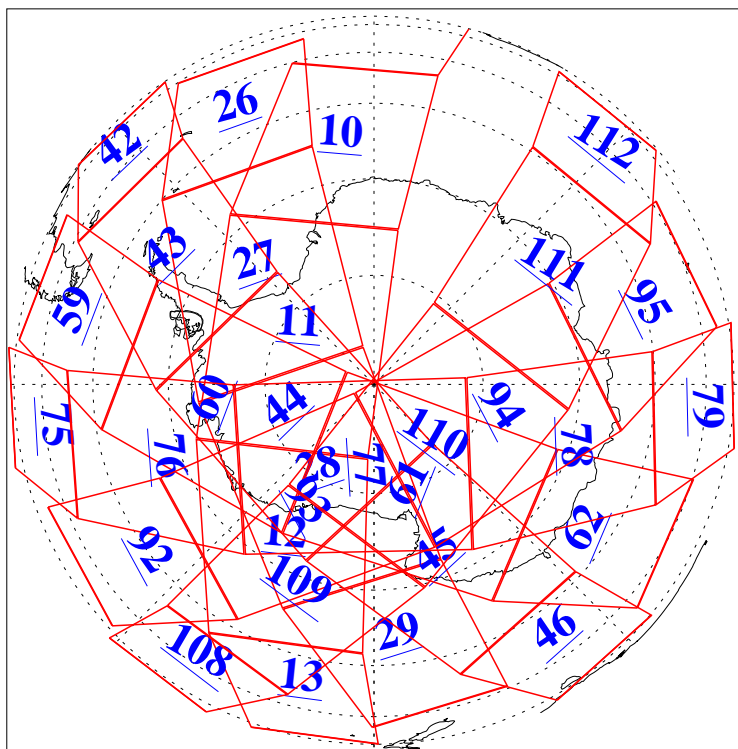

L1B Availability
AMSU Granules: 240
HSB Granules: 0
AIRS Granules: 240

3 Jan 2016
DoY 3
Aqua Day 4992
Granules: 1 to 120

Granules: 121 to 240

Legend: AMSU Available, HSB Available, AIRS Available

L1B Availability
AMSU Granules: 240
HSB Granules: 0
AIRS Granules: 240

3 Jan 2016
DoY 3
Aqua Day 4992

Ascending Granules

Descending Granules

Legend: AMSU Available, HSB Available, AIRS Available

L1B Availability
 AMSU Granules: 240
 HSB Granules: 0
 AIRS Granules: 240

3 Jan 2016
 DoY 3
 Aqua Day 4992

Northern Hemisphere Granules

Southern Hemisphere Granules

Legend: AMSU Available, HSB Available, AIRS Available