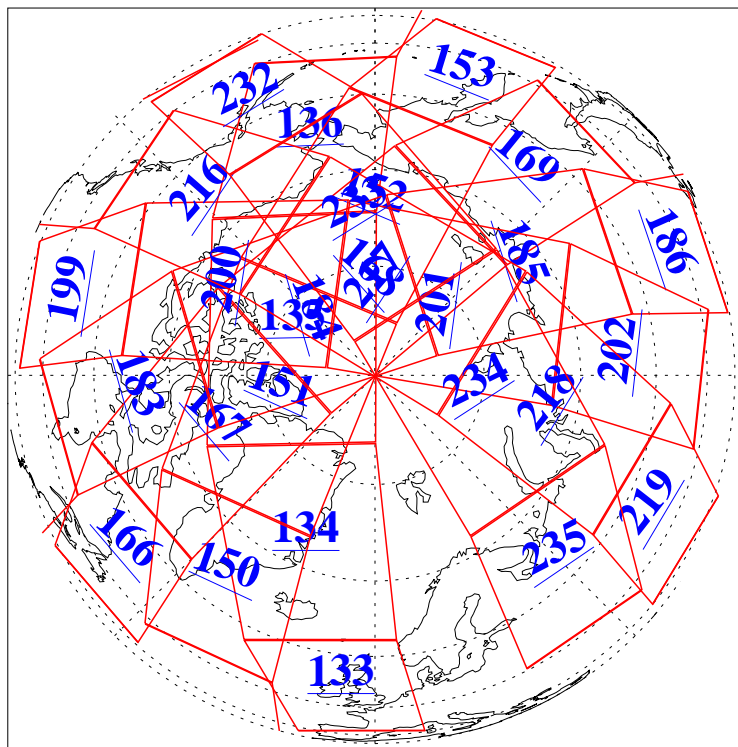

L1B Availability
AMSU Granules: 240
HSB Granules: 0
AIRS Granules: 240

3 Jan 2016
DoY 3
Aqua Day 4992
Granules: 1 to 120

Granules: 121 to 240

Legend: AMSU Available, HSB Available, AIRS Available

L1B Availability
AMSU Granules: 240
HSB Granules: 0
AIRS Granules: 240

3 Jan 2016
DoY 3
Aqua Day 4992

Ascending Granules

Descending Granules

Legend: AMSU Available, HSB Available, AIRS Available

L1B Availability
 AMSU Granules: 240
 HSB Granules: 0
 AIRS Granules: 240

3 Jan 2016
 DoY 3
 Aqua Day 4992

Northern Hemisphere Granules

Southern Hemisphere Granules

Legend: AMSU Available, HSB Available, AIRS Available