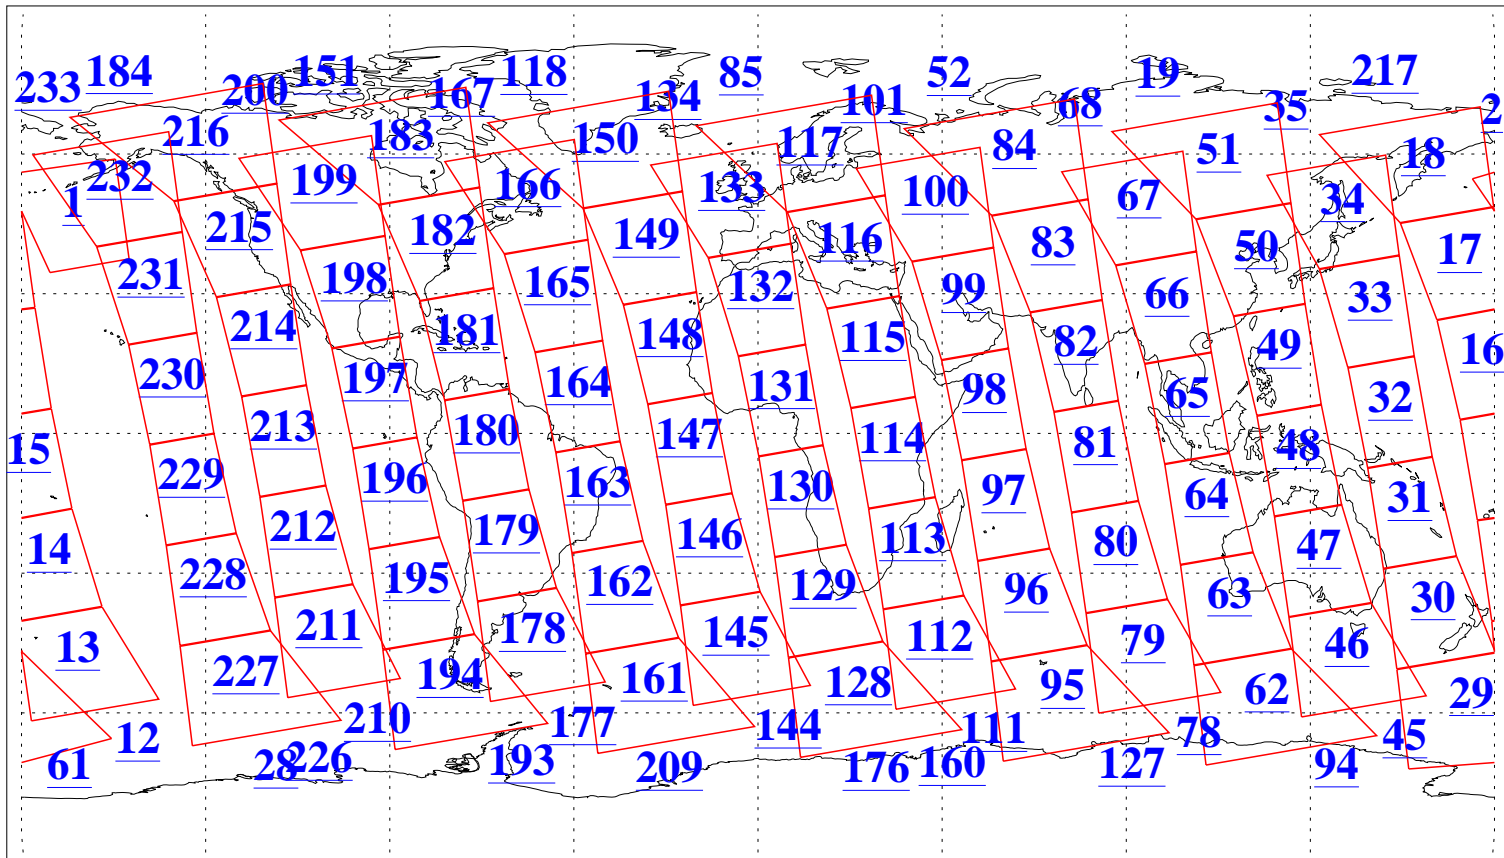

L1B Availability
AMSU Granules: 240
HSB Granules: 0
AIRS Granules: 240

3 Jan 2016
DoY 3
Aqua Day 4992
Granules: 1 to 120

Granules: 121 to 240

Legend: AMSU Available, HSB Available, AIRS Available

L1B Availability
AMSU Granules: 240
HSB Granules: 0
AIRS Granules: 240

3 Jan 2016
DoY 3
Aqua Day 4992

Ascending Granules

Descending Granules

Legend: AMSU Available, HSB Available, AIRS Available

L1B Availability
 AMSU Granules: 240
 HSB Granules: 0
 AIRS Granules: 240

3 Jan 2016
 DoY 3
 Aqua Day 4992

Northern Hemisphere Granules

Southern Hemisphere Granules

Legend: AMSU Available, HSB Available, AIRS Available