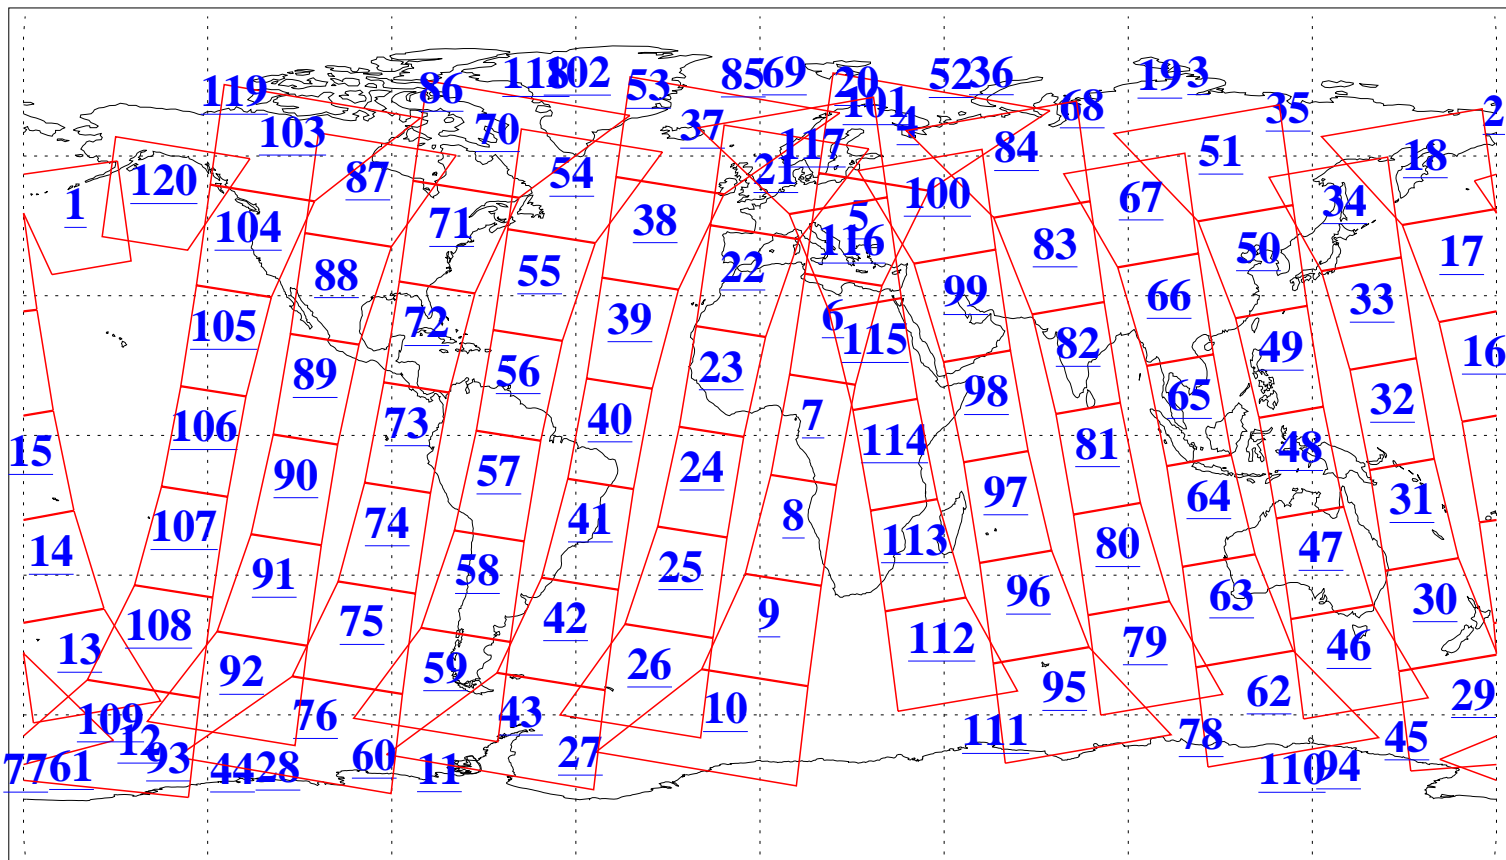

L1B Availability
AMSU Granules: 240
HSB Granules: 0
AIRS Granules: 240

3 Jan 2016
DoY 3
Aqua Day 4992
Granules: 1 to 120

Granules: 121 to 240

Legend: AMSU Available, HSB Available, AIRS Available

L1B Availability
AMSU Granules: 240
HSB Granules: 0
AIRS Granules: 240

3 Jan 2016
DoY 3
Aqua Day 4992

Ascending Granules

Descending Granules

Legend: AMSU Available, HSB Available, AIRS Available

L1B Availability
 AMSU Granules: 240
 HSB Granules: 0
 AIRS Granules: 240

3 Jan 2016
 DoY 3
 Aqua Day 4992

Northern Hemisphere Granules

Southern Hemisphere Granules

Legend: AMSU Available, HSB Available, AIRS Available