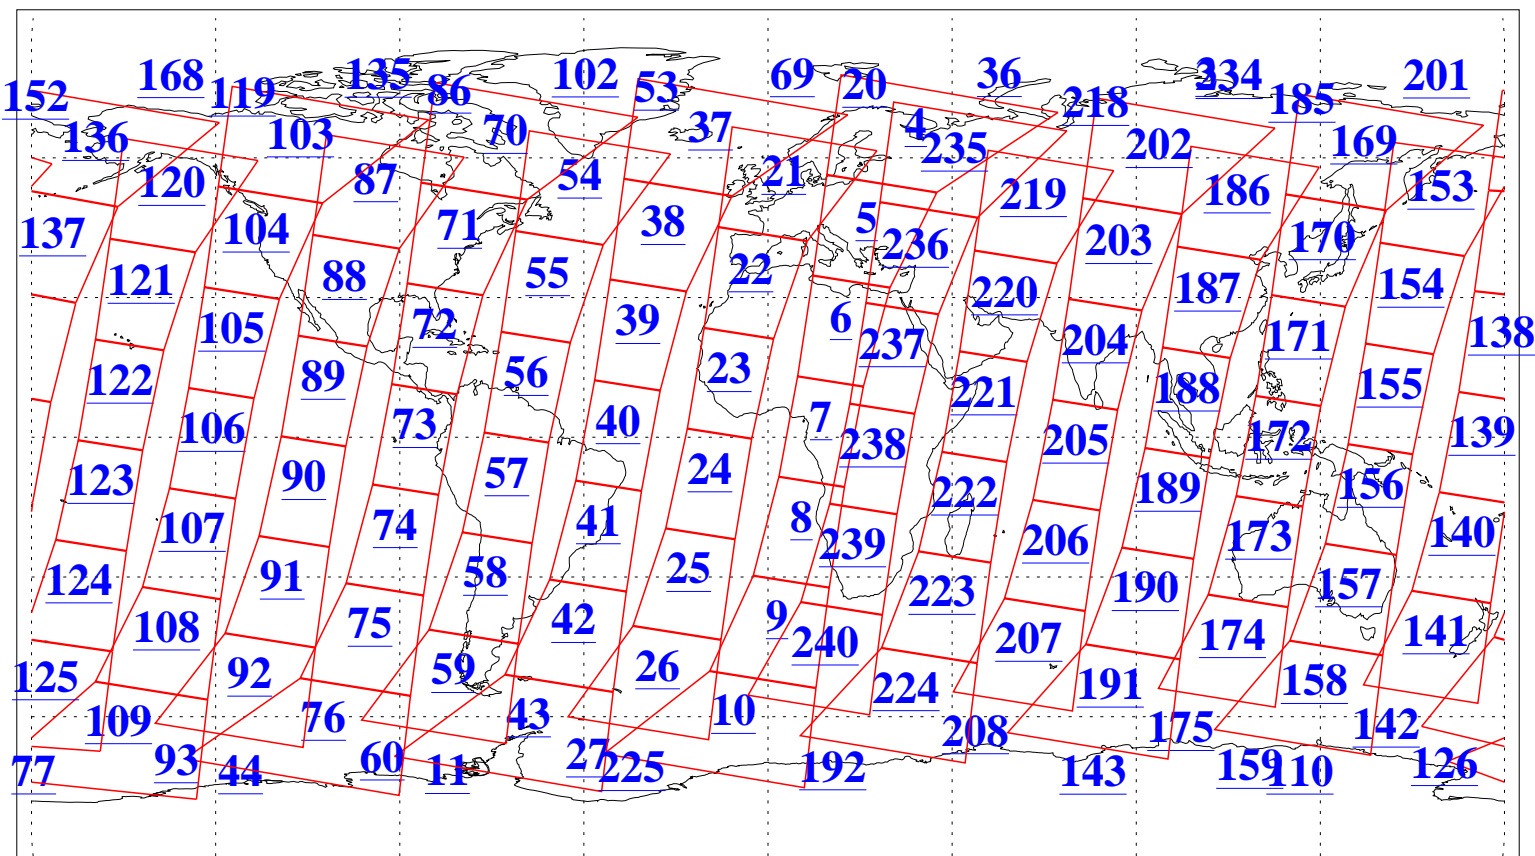

L1B Availability
AMSU Granules: 240
HSB Granules: 0
AIRS Granules: 240

3 Jan 2016
DoY 3
Aqua Day 4992
Granules: 1 to 120

Granules: 121 to 240

Legend: AMSU Available, HSB Available, AIRS Available

L1B Availability
AMSU Granules: 240
HSB Granules: 0
AIRS Granules: 240

3 Jan 2016
DoY 3
Aqua Day 4992

Ascending Granules

Descending Granules

Legend: AMSU Available, HSB Available, AIRS Available

L1B Availability
 AMSU Granules: 240
 HSB Granules: 0
 AIRS Granules: 240

3 Jan 2016
 DoY 3
 Aqua Day 4992