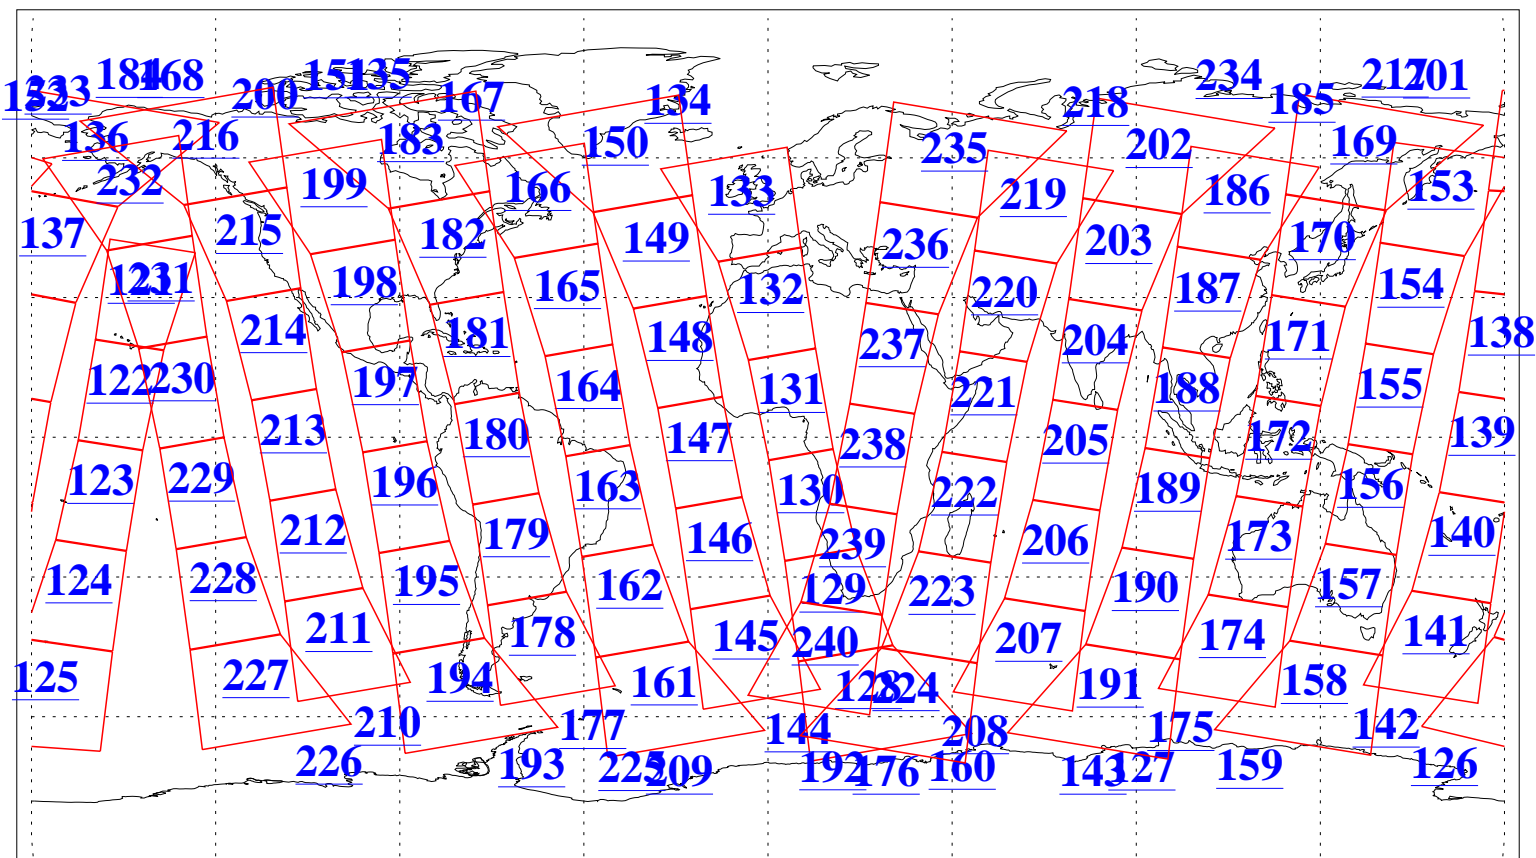

L1B Availability
AMSU Granules: 240
HSB Granules: 0
AIRS Granules: 240

3 Jan 2016
DoY 3
Aqua Day 4992
Granules: 1 to 120

Granules: 121 to 240

Legend: AMSU Available, HSB Available, AIRS Available

L1B Availability
AMSU Granules: 240
HSB Granules: 0
AIRS Granules: 240

3 Jan 2016
DoY 3
Aqua Day 4992

Ascending Granules

Descending Granules

Legend: AMSU Available, HSB Available, AIRS Available

L1B Availability
 AMSU Granules: 240
 HSB Granules: 0
 AIRS Granules: 240

3 Jan 2016
 DoY 3
 Aqua Day 4992