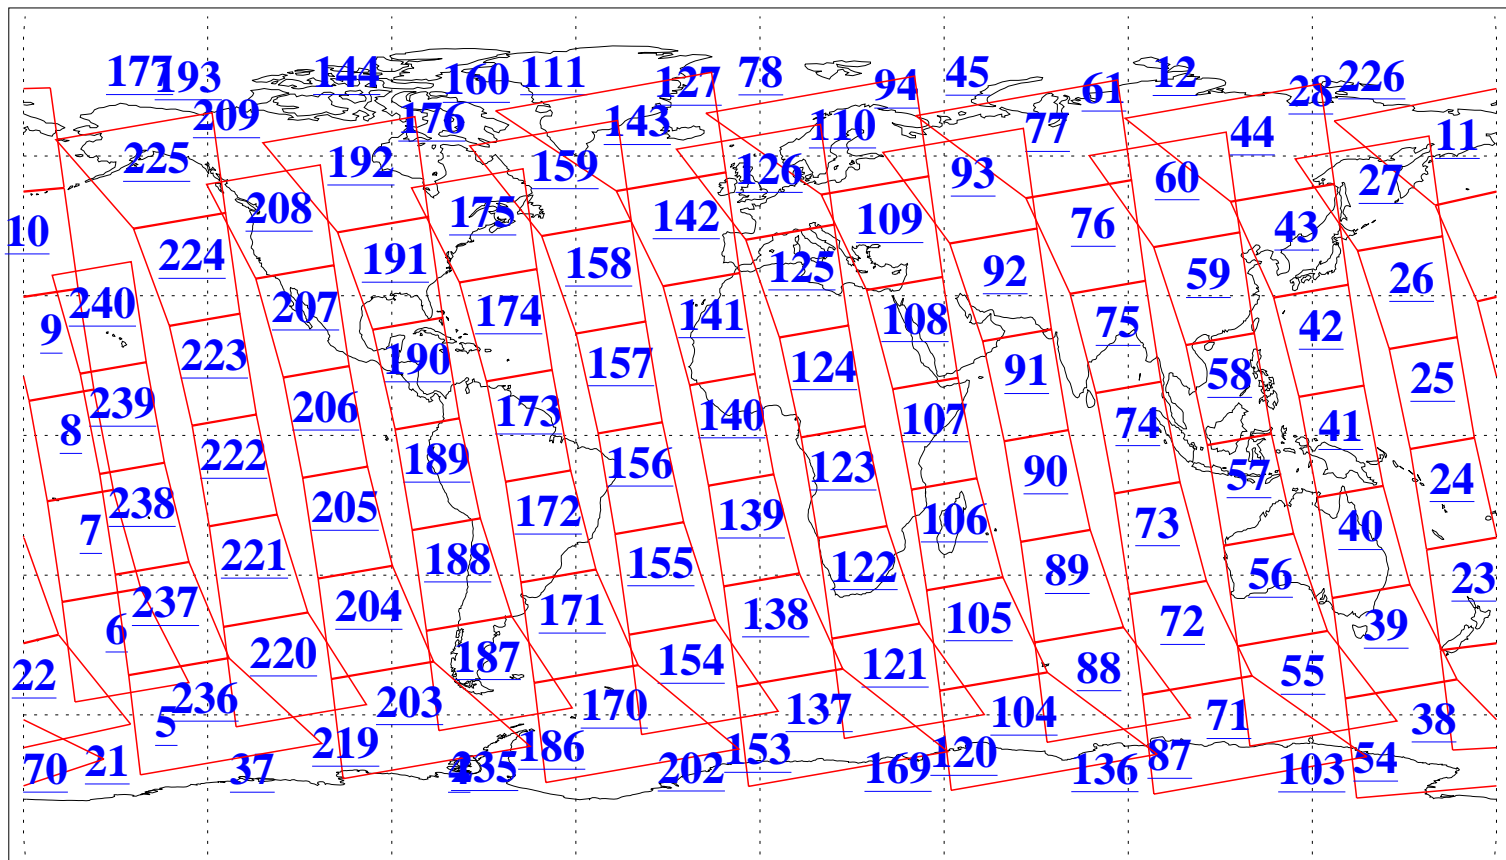

L1B Availability
AMSU Granules: 240
HSB Granules: 0
AIRS Granules: 240

2 Jan 2016
DoY 2
Aqua Day 4991
Granules: 1 to 120

Granules: 121 to 240

Legend: AMSU Available, HSB Available, AIRS Available

L1B Availability
AMSU Granules: 240
HSB Granules: 0
AIRS Granules: 240

2 Jan 2016
DoY 2
Aqua Day 4991
Ascending Granules

Descending Granules

Legend: AMSU Available, HSB Available, AIRS Available

L1B Availability
 AMSU Granules: 240
 HSB Granules: 0
 AIRS Granules: 240

2 Jan 2016
 DoY 2
 Aqua Day 4991

Northern Hemisphere Granules

Southern Hemisphere Granules

Legend: AMSU Available, HSB Available, AIRS Available