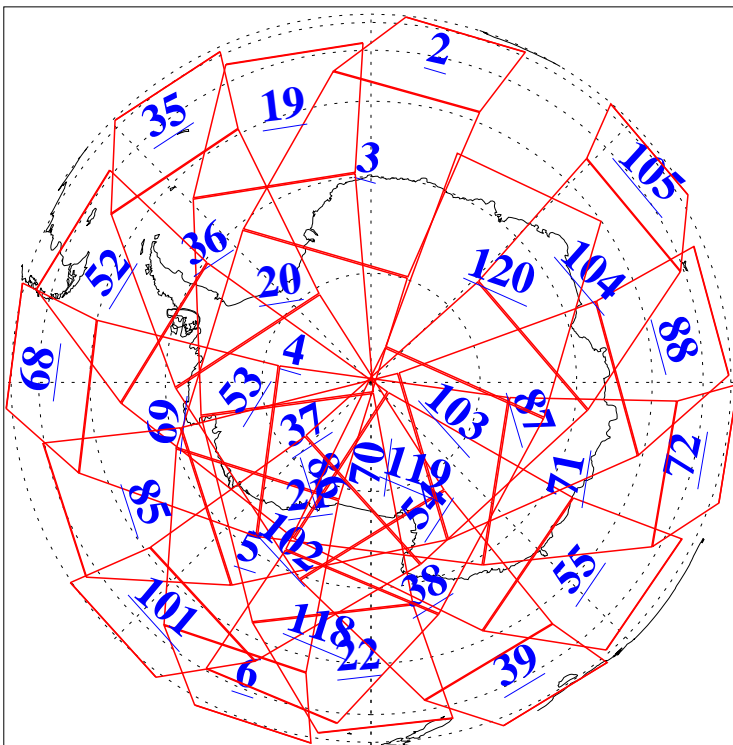

L1B Availability
AMSU Granules: 240
HSB Granules: 0
AIRS Granules: 240

2 Jan 2016
DoY 2
Aqua Day 4991
Granules: 1 to 120

Granules: 121 to 240

Legend: AMSU Available, HSB Available, AIRS Available

L1B Availability
AMSU Granules: 240
HSB Granules: 0
AIRS Granules: 240

2 Jan 2016
DoY 2
Aqua Day 4991
Ascending Granules

Descending Granules

Legend: AMSU Available, HSB Available, AIRS Available

L1B Availability
 AMSU Granules: 240
 HSB Granules: 0
 AIRS Granules: 240

2 Jan 2016
 DoY 2
 Aqua Day 4991

Northern Hemisphere Granules

Southern Hemisphere Granules

Legend: AMSU Available, HSB Available, AIRS Available