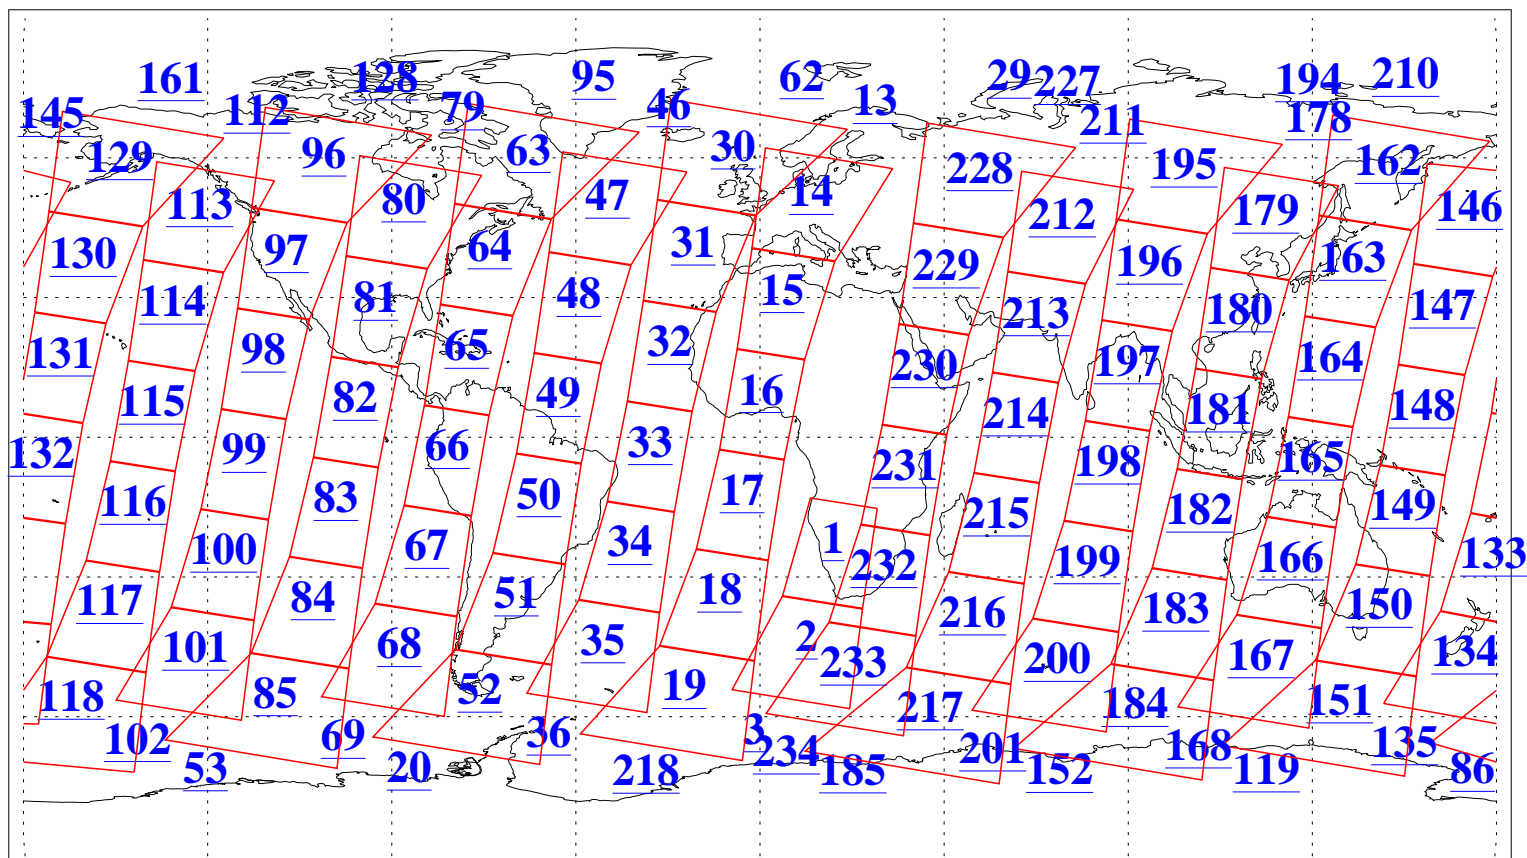

L1B Availability
AMSU Granules: 240
HSB Granules: 0
AIRS Granules: 240

2 Jan 2016
DoY 2
Aqua Day 4991
Granules: 1 to 120

Granules: 121 to 240

Legend: AMSU Available, HSB Available, AIRS Available

L1B Availability
AMSU Granules: 240
HSB Granules: 0
AIRS Granules: 240

2 Jan 2016
DoY 2
Aqua Day 4991
Ascending Granules

Descending Granules

Legend: AMSU Available, HSB Available, AIRS Available

L1B Availability
 AMSU Granules: 240
 HSB Granules: 0
 AIRS Granules: 240

2 Jan 2016
 DoY 2
 Aqua Day 4991

Northern Hemisphere Granules

Southern Hemisphere Granules

Legend: AMSU Available, HSB Available, AIRS Available