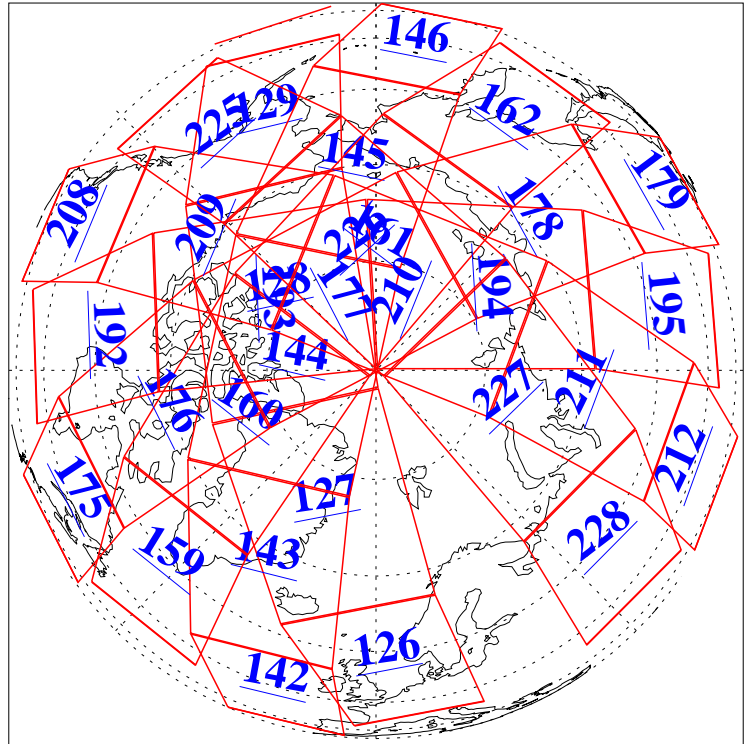

2 Jan 2016
DoY 2
Aqua Day 4991
Ascending Granules

Descending Granules

Legend: AMSU Available, HSB Available, AIRS Available

L1B Availability
 AMSU Granules: 240
 HSB Granules: 0
 AIRS Granules: 240

2 Jan 2016
 DoY 2
 Aqua Day 4991

Northern Hemisphere Granules

Southern Hemisphere Granules

Legend: AMSU Available, HSB Available, AIRS Available