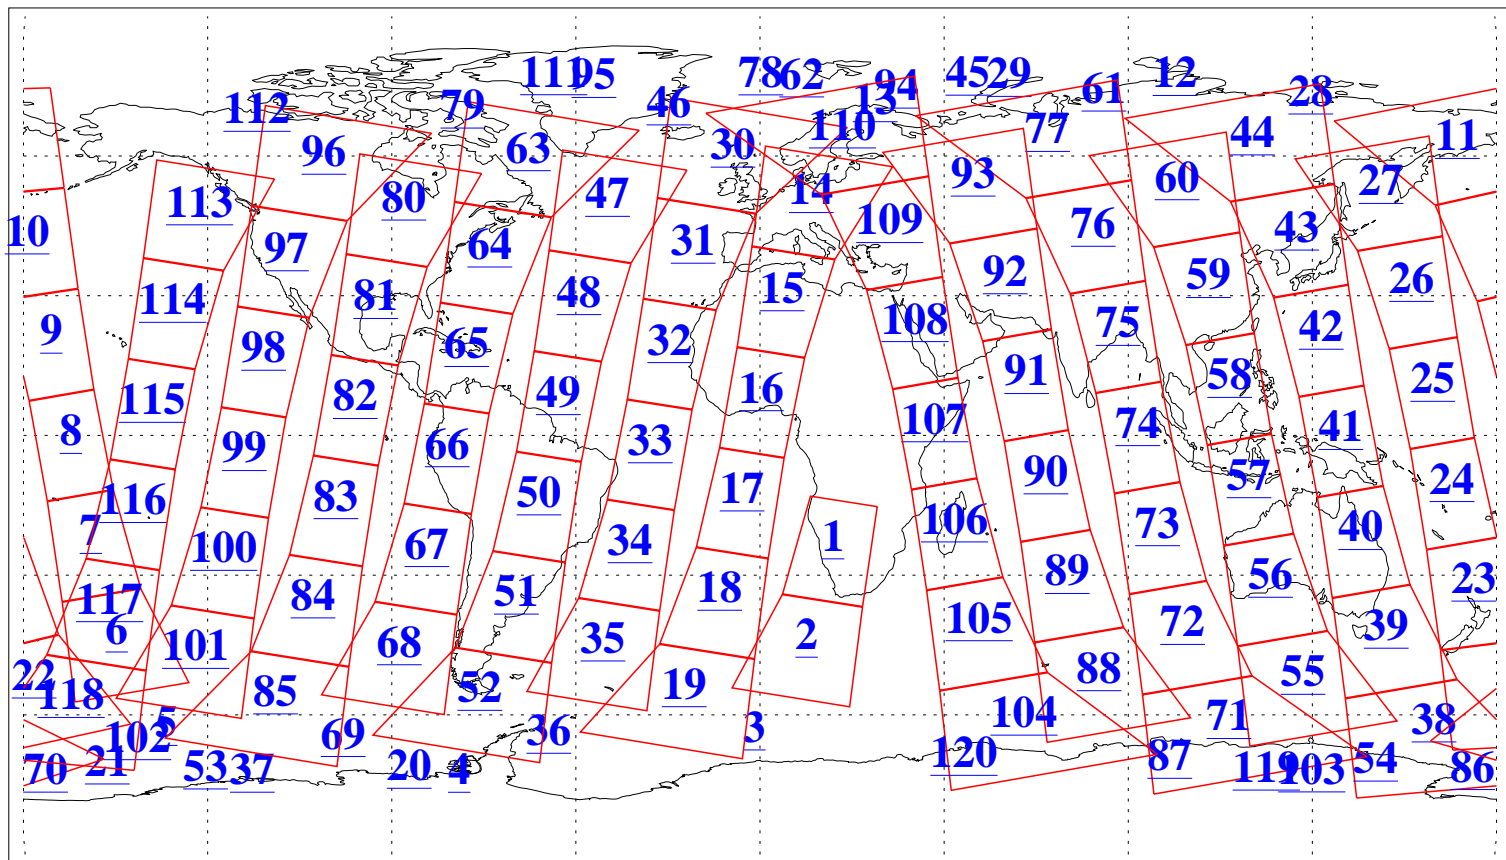

L1B Availability
AMSU Granules: 240
HSB Granules: 0
AIRS Granules: 240

2 Jan 2016
DoY 2
Aqua Day 4991
Granules: 1 to 120

Granules: 121 to 240

Legend: AMSU Available, HSB Available, AIRS Available

L1B Availability
AMSU Granules: 240
HSB Granules: 0
AIRS Granules: 240

2 Jan 2016
DoY 2
Aqua Day 4991
Ascending Granules

Descending Granules

Legend: AMSU Available, HSB Available, AIRS Available

L1B Availability
 AMSU Granules: 240
 HSB Granules: 0
 AIRS Granules: 240

2 Jan 2016
 DoY 2
 Aqua Day 4991

Northern Hemisphere Granules

Southern Hemisphere Granules

Legend: AMSU Available, HSB Available, AIRS Available