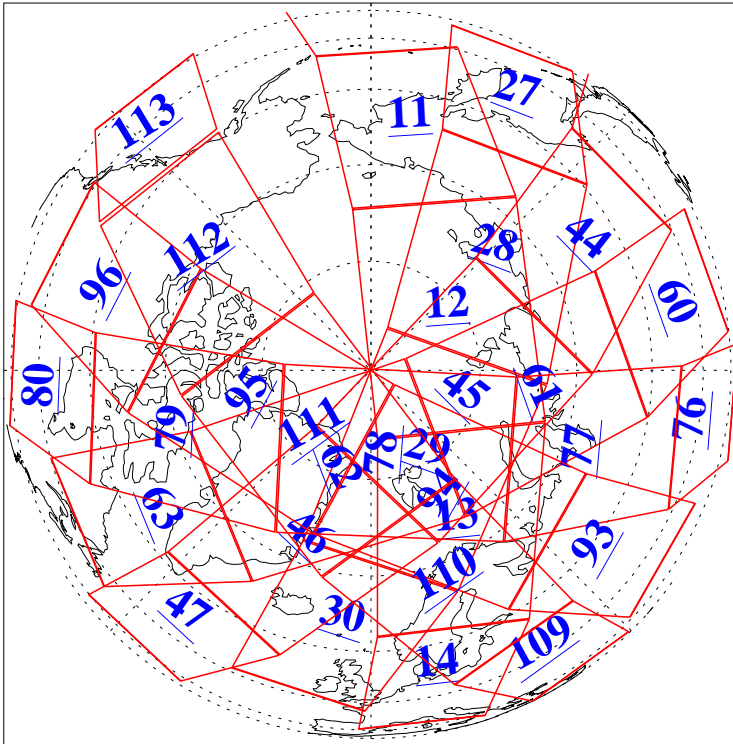

L1B Availability
AMSU Granules: 240
HSB Granules: 0
AIRS Granules: 240

2 Jan 2016
DoY 2
Aqua Day 4991
Granules: 1 to 120

Granules: 121 to 240

Legend: AMSU Available, HSB Available, AIRS Available

L1B Availability
AMSU Granules: 240
HSB Granules: 0
AIRS Granules: 240

2 Jan 2016
DoY 2
Aqua Day 4991
Ascending Granules

Descending Granules

Legend: AMSU Available, HSB Available, AIRS Available

L1B Availability
 AMSU Granules: 240
 HSB Granules: 0
 AIRS Granules: 240

2 Jan 2016
 DoY 2
 Aqua Day 4991

Northern Hemisphere Granules

Southern Hemisphere Granules

Legend: AMSU Available, HSB Available, AIRS Available