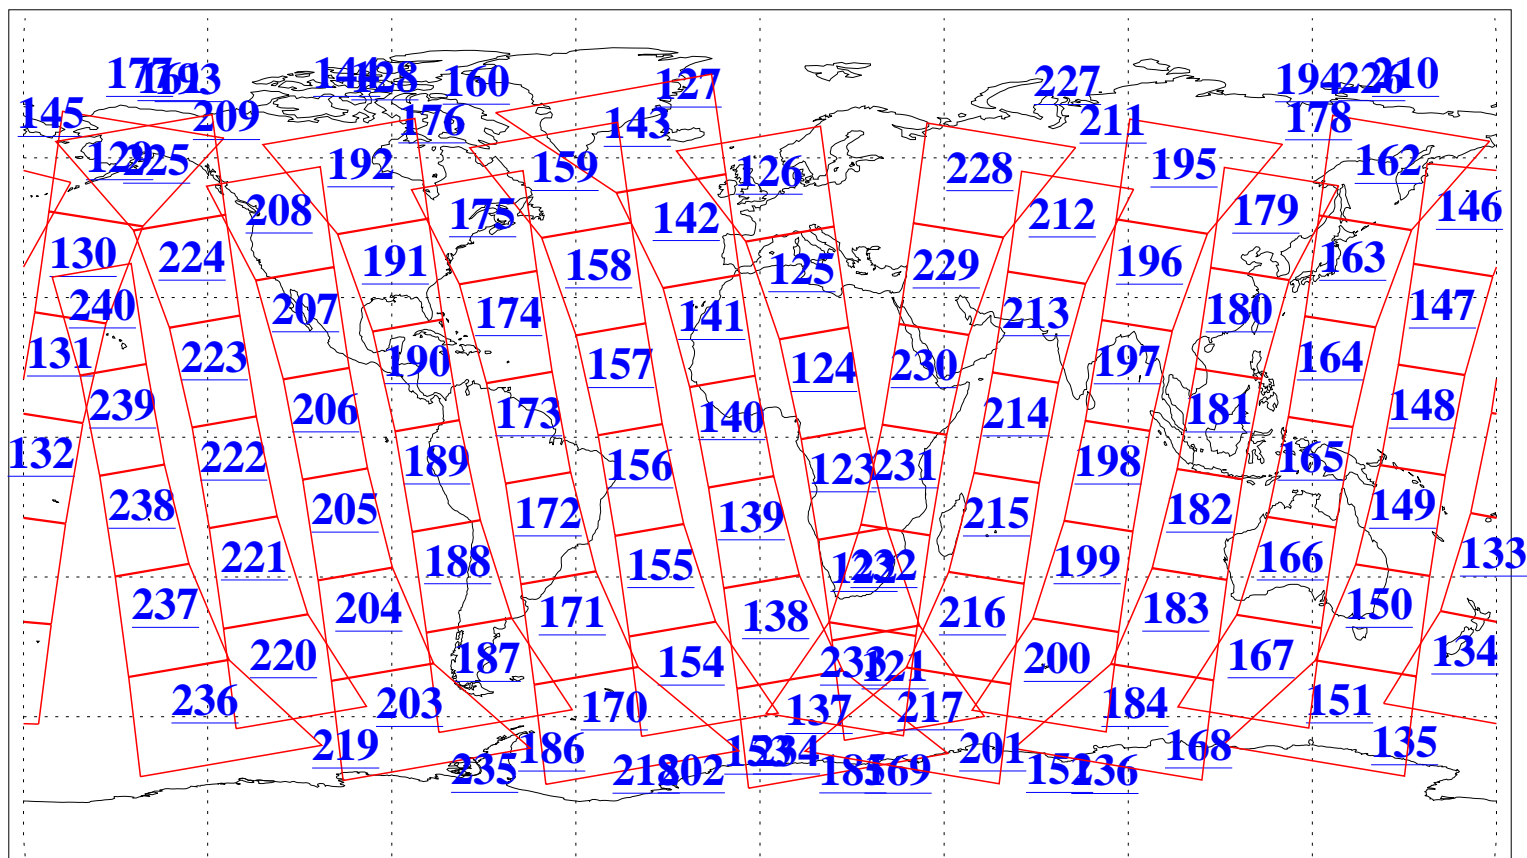

L1B Availability
AMSU Granules: 240
HSB Granules: 0
AIRS Granules: 240

2 Jan 2016
DoY 2
Aqua Day 4991
Granules: 1 to 120

Granules: 121 to 240

Legend: AMSU Available, HSB Available, AIRS Available

L1B Availability
AMSU Granules: 240
HSB Granules: 0
AIRS Granules: 240

2 Jan 2016
DoY 2
Aqua Day 4991
Ascending Granules

Descending Granules

Legend: AMSU Available, HSB Available, AIRS Available

L1B Availability
 AMSU Granules: 240
 HSB Granules: 0
 AIRS Granules: 240

2 Jan 2016
 DoY 2
 Aqua Day 4991

Northern Hemisphere Granules

Southern Hemisphere Granules

Legend: AMSU Available, HSB Available, AIRS Available