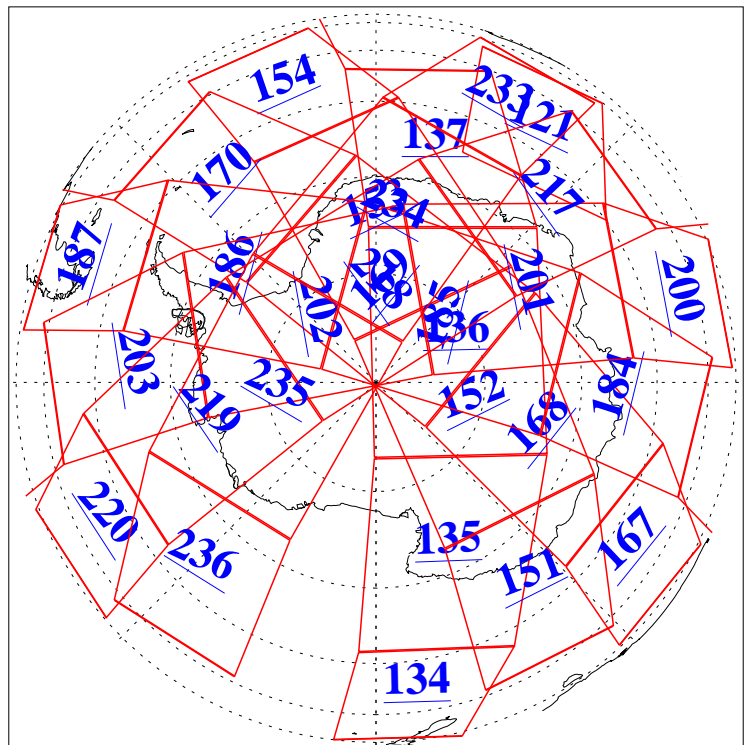

L1B Availability
AMSU Granules: 240
HSB Granules: 0
AIRS Granules: 240

2 Jan 2016
DoY 2
Aqua Day 4991
Granules: 1 to 120

Granules: 121 to 240

Legend: AMSU Available, HSB Available, AIRS Available

L1B Availability
AMSU Granules: 240
HSB Granules: 0
AIRS Granules: 240

2 Jan 2016
DoY 2
Aqua Day 4991
Ascending Granules

Descending Granules

Legend: AMSU Available, HSB Available, AIRS Available

L1B Availability
 AMSU Granules: 240
 HSB Granules: 0
 AIRS Granules: 240

2 Jan 2016
 DoY 2
 Aqua Day 4991

Northern Hemisphere Granules

Southern Hemisphere Granules

Legend: AMSU Available, HSB Available, AIRS Available