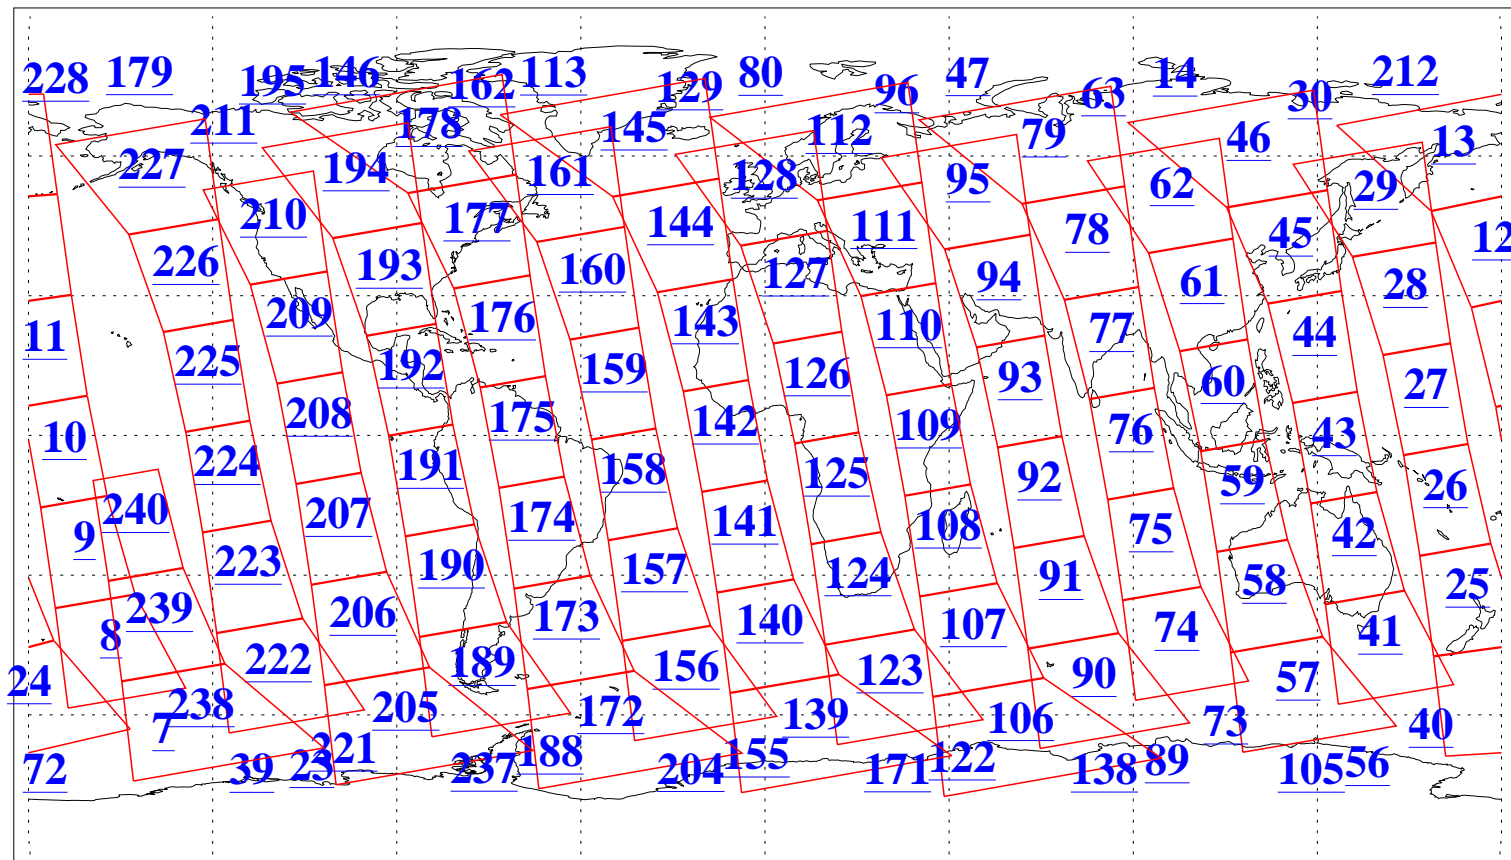

L1B Availability
AMSU Granules: 240
HSB Granules: 0
AIRS Granules: 240

31 Dec 2015
DoY 365
Aqua Day 4989
Granules: 1 to 120

Granules: 121 to 240

Legend: AMSU Available, HSB Available, AIRS Available

L1B Availability
AMSU Granules: 240
HSB Granules: 0
AIRS Granules: 240

31 Dec 2015
DoY 365
Aqua Day 4989

Ascending Granules

Descending Granules

Legend: AMSU Available, HSB Available, AIRS Available

L1B Availability
AMSU Granules: 240
HSB Granules: 0
AIRS Granules: 240

31 Dec 2015
DoY 365
Aqua Day 4989

Northern Hemisphere Granules

Southern Hemisphere Granules

Legend: AMSU Available, HSB Available, AIRS Available