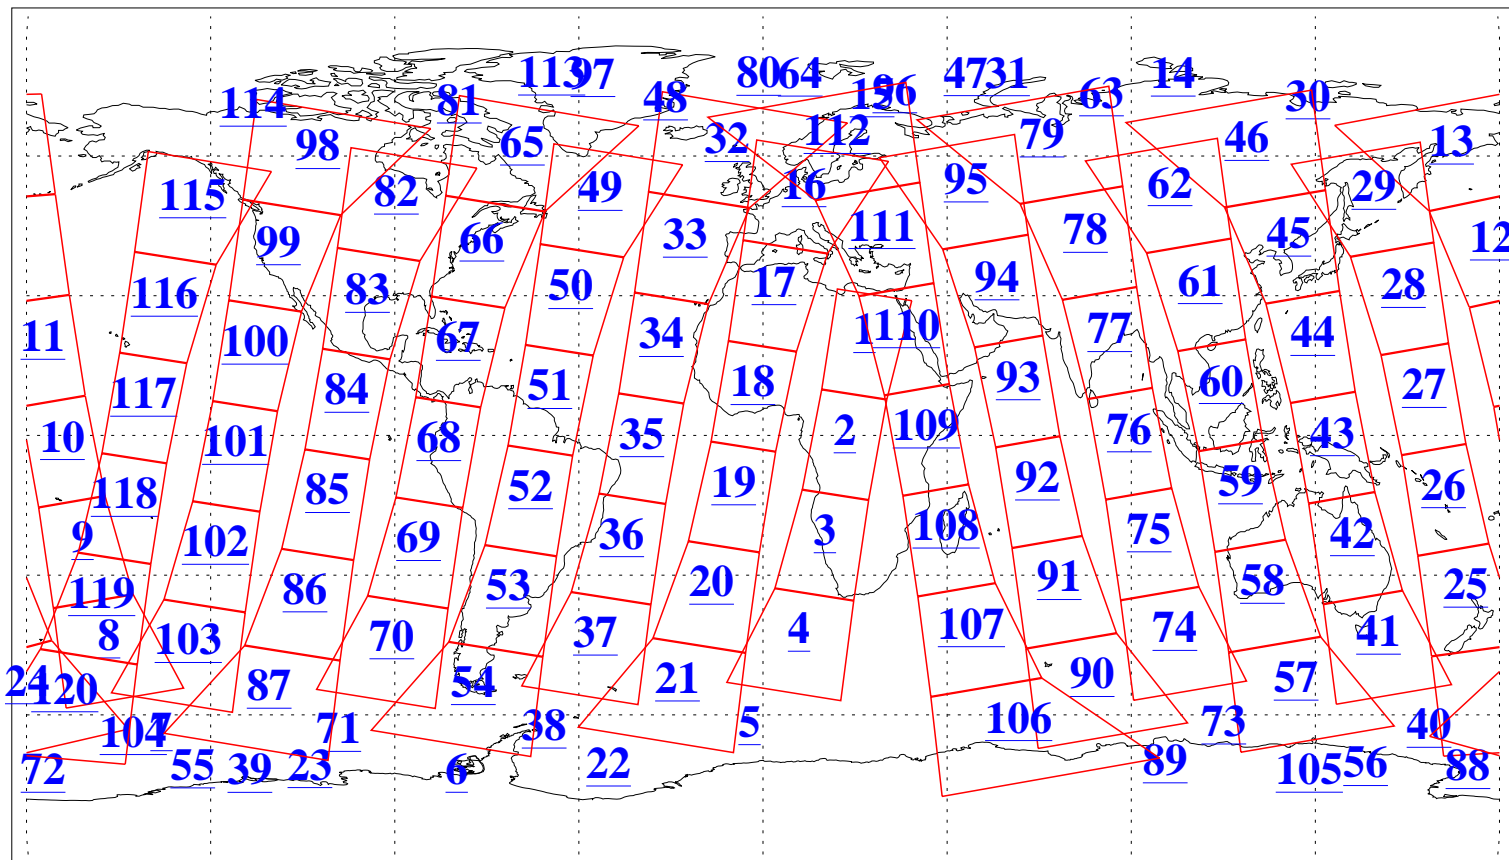

L1B Availability
AMSU Granules: 240
HSB Granules: 0
AIRS Granules: 240

31 Dec 2015
DoY 365
Aqua Day 4989
Granules: 1 to 120

Granules: 121 to 240

Legend: AMSU Available, HSB Available, AIRS Available

L1B Availability
AMSU Granules: 240
HSB Granules: 0
AIRS Granules: 240

31 Dec 2015
DoY 365
Aqua Day 4989

Ascending Granules

Descending Granules

Legend: AMSU Available, HSB Available, AIRS Available

L1B Availability
AMSU Granules: 240
HSB Granules: 0
AIRS Granules: 240

31 Dec 2015
DoY 365
Aqua Day 4989

Northern Hemisphere Granules

Southern Hemisphere Granules

Legend: AMSU Available, HSB Available, AIRS Available