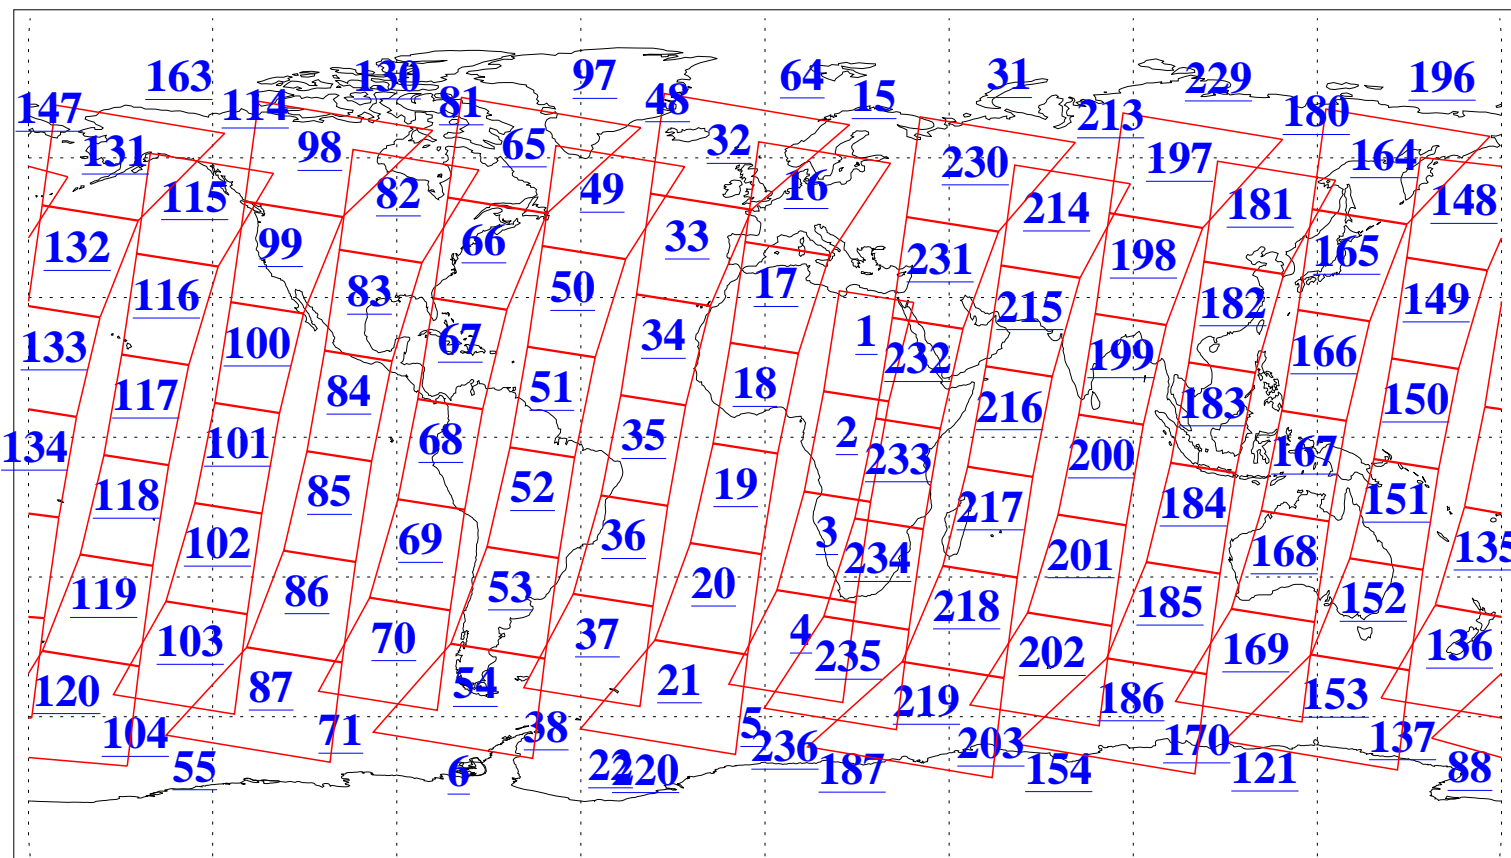

L1B Availability
AMSU Granules: 240
HSB Granules: 0
AIRS Granules: 240

31 Dec 2015
DoY 365
Aqua Day 4989
Granules: 1 to 120

Granules: 121 to 240

Legend: AMSU Available, HSB Available, AIRS Available

L1B Availability
AMSU Granules: 240
HSB Granules: 0
AIRS Granules: 240

31 Dec 2015
DoY 365
Aqua Day 4989

Ascending Granules

Descending Granules

Legend: AMSU Available, HSB Available, AIRS Available

L1B Availability
AMSU Granules: 240
HSB Granules: 0
AIRS Granules: 240

31 Dec 2015
DoY 365
Aqua Day 4989

Northern Hemisphere Granules

Southern Hemisphere Granules

Legend: AMSU Available, HSB Available, AIRS Available