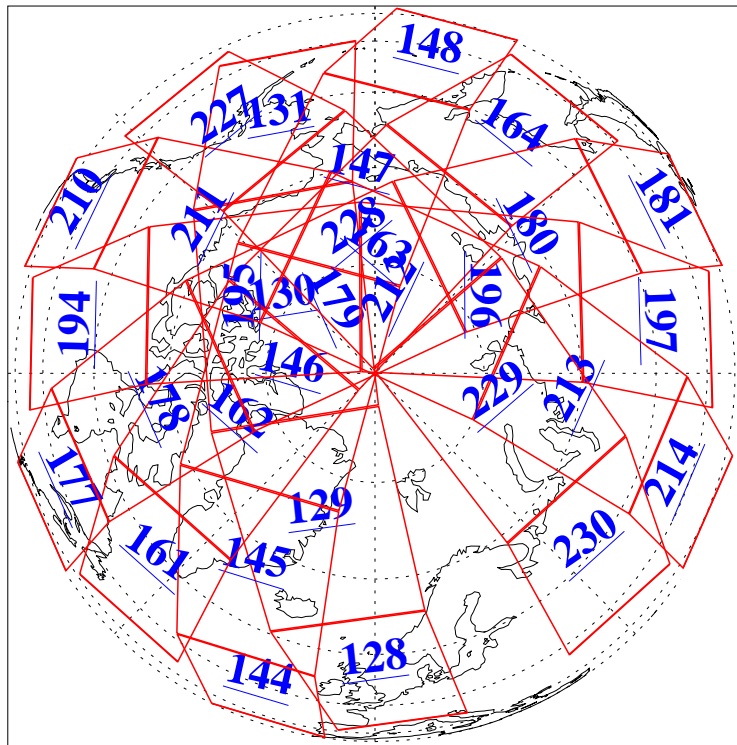

31 Dec 2015
DoY 365
Aqua Day 4989

Ascending Granules

Descending Granules

Legend: AMSU Available, HSB Available, AIRS Available

L1B Availability
AMSU Granules: 240
HSB Granules: 0
AIRS Granules: 240

31 Dec 2015
DoY 365
Aqua Day 4989

Northern Hemisphere Granules

Southern Hemisphere Granules

Legend: AMSU Available, HSB Available, AIRS Available