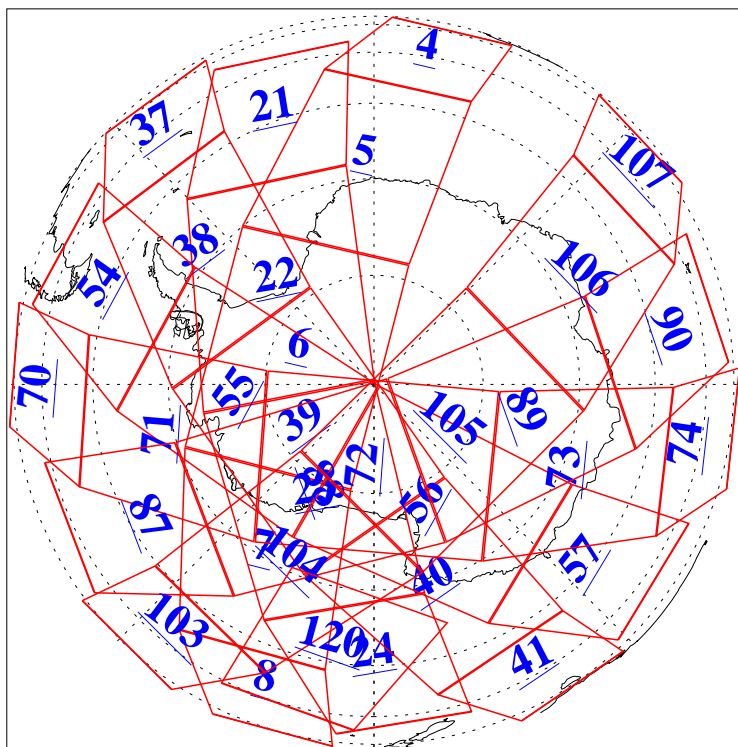

L1B Availability
AMSU Granules: 240
HSB Granules: 0
AIRS Granules: 240

31 Dec 2015
DoY 365
Aqua Day 4989
Granules: 1 to 120

Granules: 121 to 240

Legend: AMSU Available, HSB Available, AIRS Available

L1B Availability
AMSU Granules: 240
HSB Granules: 0
AIRS Granules: 240

31 Dec 2015
DoY 365
Aqua Day 4989

Ascending Granules

Descending Granules

Legend: AMSU Available, HSB Available, AIRS Available

L1B Availability
AMSU Granules: 240
HSB Granules: 0
AIRS Granules: 240

31 Dec 2015
DoY 365
Aqua Day 4989

Northern Hemisphere Granules

Southern Hemisphere Granules

Legend: AMSU Available, HSB Available, AIRS Available