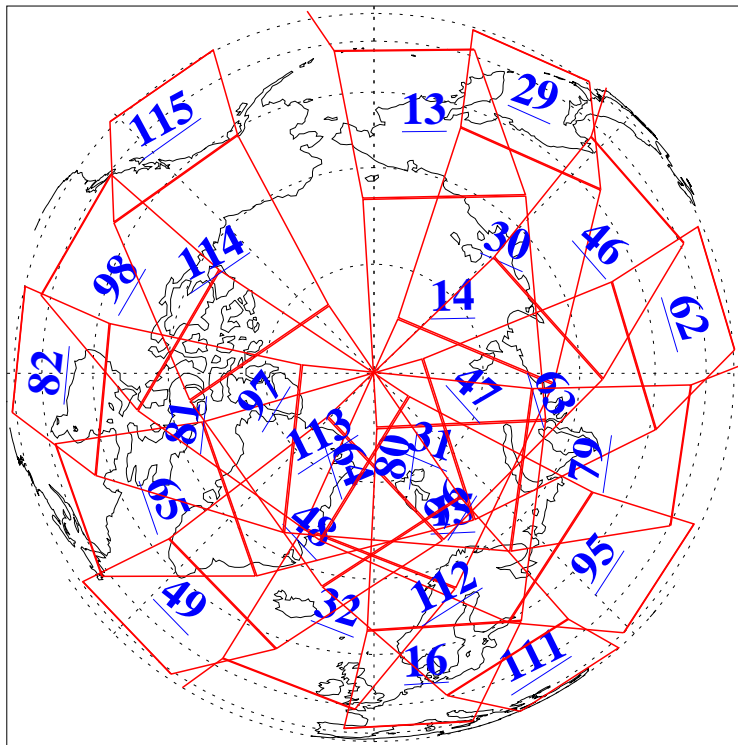

L1B Availability
AMSU Granules: 240
HSB Granules: 0
AIRS Granules: 240

31 Dec 2015
DoY 365
Aqua Day 4989
Granules: 1 to 120

Granules: 121 to 240

Legend: AMSU Available, HSB Available, AIRS Available

L1B Availability
AMSU Granules: 240
HSB Granules: 0
AIRS Granules: 240

31 Dec 2015
DoY 365
Aqua Day 4989

Ascending Granules

Descending Granules

Legend: AMSU Available, HSB Available, AIRS Available

L1B Availability
AMSU Granules: 240
HSB Granules: 0
AIRS Granules: 240

31 Dec 2015
DoY 365
Aqua Day 4989

Northern Hemisphere Granules

Southern Hemisphere Granules

Legend: AMSU Available, HSB Available, AIRS Available