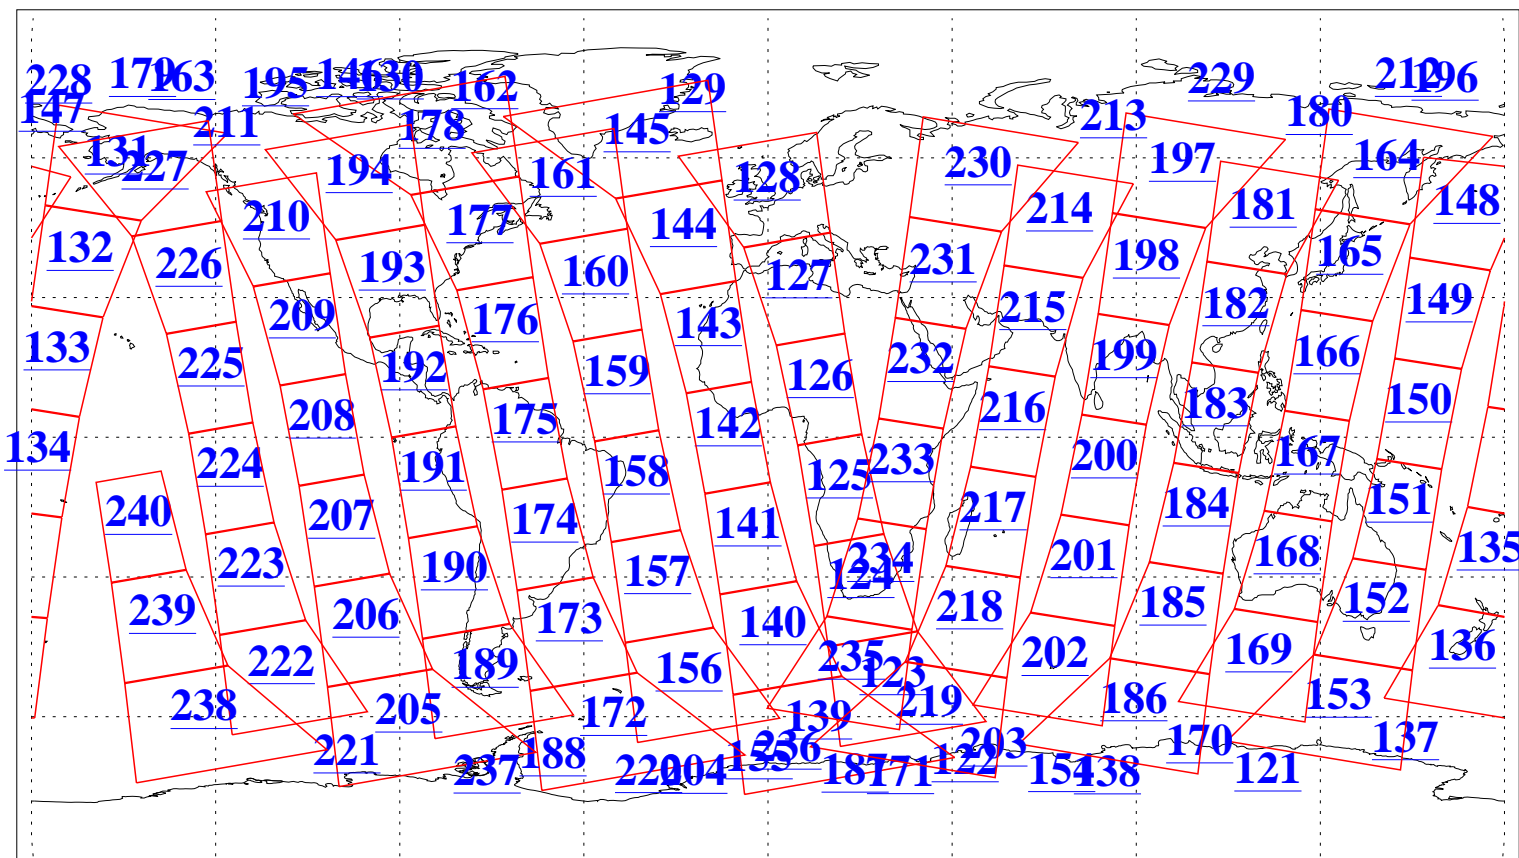

L1B Availability
AMSU Granules: 240
HSB Granules: 0
AIRS Granules: 240

31 Dec 2015
DoY 365
Aqua Day 4989
Granules: 1 to 120

Granules: 121 to 240

Legend: AMSU Available, HSB Available, AIRS Available

L1B Availability
AMSU Granules: 240
HSB Granules: 0
AIRS Granules: 240

31 Dec 2015
DoY 365
Aqua Day 4989

Ascending Granules

Descending Granules

Legend: AMSU Available, HSB Available, AIRS Available

L1B Availability
AMSU Granules: 240
HSB Granules: 0
AIRS Granules: 240

31 Dec 2015
DoY 365
Aqua Day 4989

Northern Hemisphere Granules

Southern Hemisphere Granules

Legend: AMSU Available, HSB Available, AIRS Available