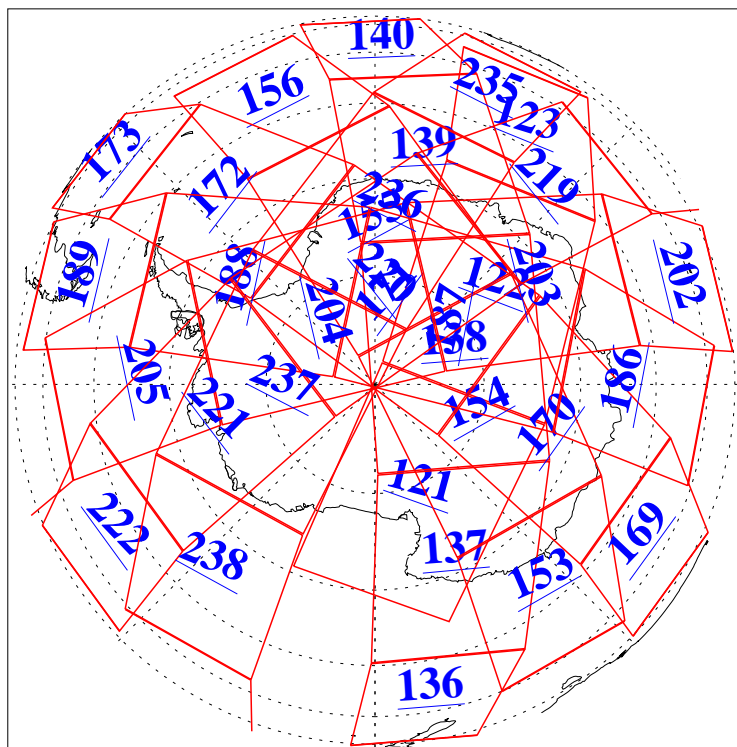

L1B Availability
AMSU Granules: 240
HSB Granules: 0
AIRS Granules: 240

31 Dec 2015
DoY 365
Aqua Day 4989
Granules: 1 to 120

Granules: 121 to 240

Legend: AMSU Available, HSB Available, AIRS Available

L1B Availability
AMSU Granules: 240
HSB Granules: 0
AIRS Granules: 240

31 Dec 2015
DoY 365
Aqua Day 4989

Ascending Granules

Descending Granules

Legend: AMSU Available, HSB Available, AIRS Available

L1B Availability
AMSU Granules: 240
HSB Granules: 0
AIRS Granules: 240

31 Dec 2015
DoY 365
Aqua Day 4989

Northern Hemisphere Granules

Southern Hemisphere Granules

Legend: AMSU Available, HSB Available, AIRS Available