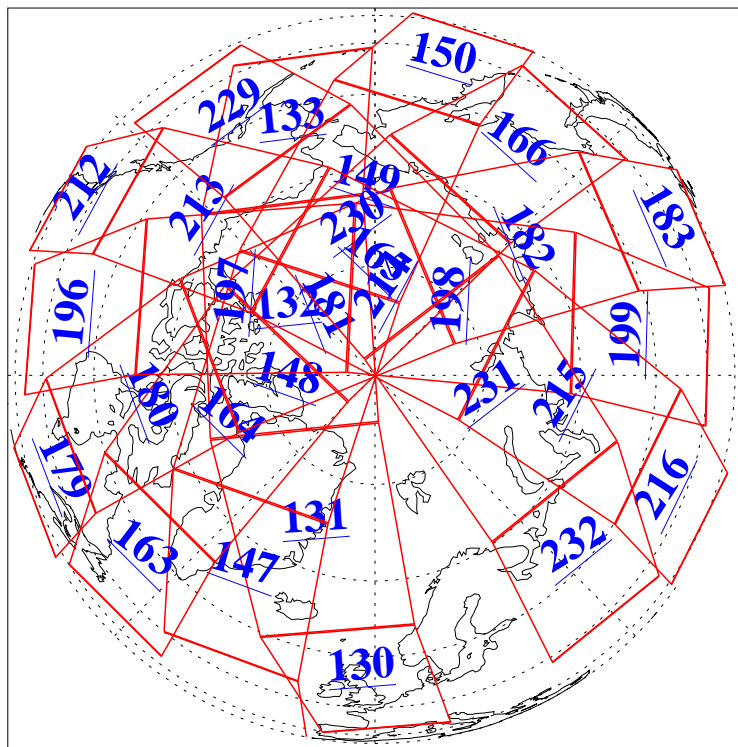

L1B Availability  
AMSU Granules: 240  
HSB Granules: 0  
AIRS Granules: 240

29 Dec 2015  
DoY 363  
Aqua Day 4987  
Granules: 1 to 120

Granules: 121 to 240

Legend: AMSU Available, HSB Available, AIRS Available

L1B Availability  
AMSU Granules: 240  
HSB Granules: 0  
AIRS Granules: 240

29 Dec 2015  
DoY 363  
Aqua Day 4987

Ascending Granules

Descending Granules

Legend: AMSU Available, HSB Available, AIRS Available

### Northern Hemisphere Granules