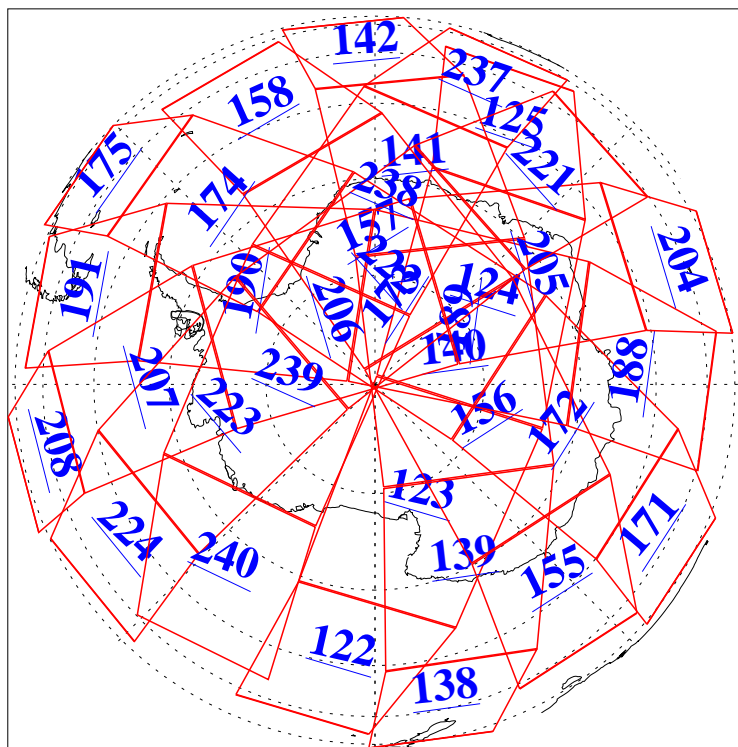

Legend: AMSU Available, HSB Available, AIRS Available