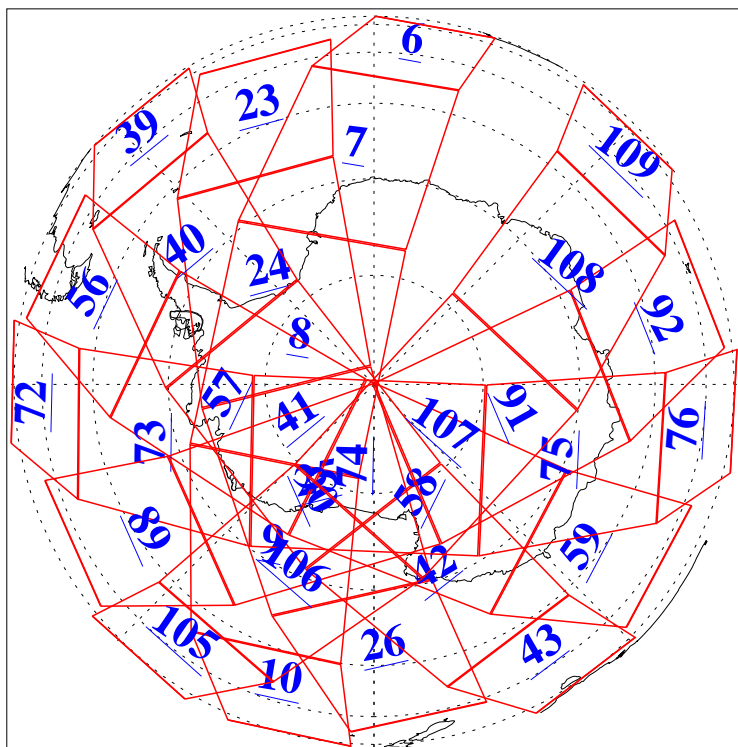

Legend: AMSU Available, HSB Available, AIRS Available