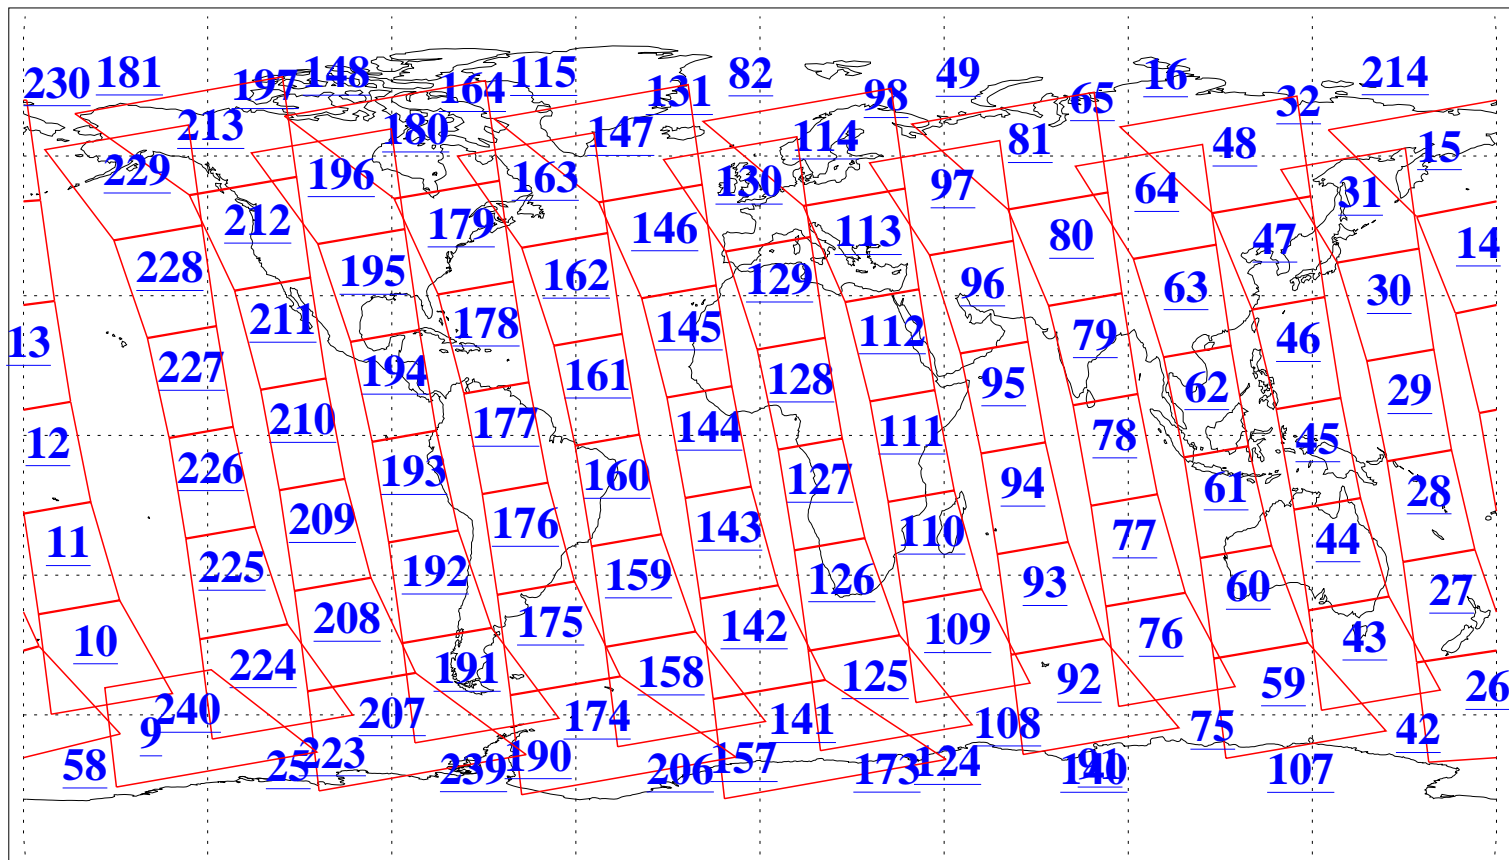

L1B Availability  
AMSU Granules: 240  
HSB Granules: 0  
AIRS Granules: 240

29 Dec 2015  
DoY 363  
Aqua Day 4987  
Granules: 1 to 120

Granules: 121 to 240

Legend: AMSU Available, HSB Available, AIRS Available

L1B Availability  
AMSU Granules: 240  
HSB Granules: 0  
AIRS Granules: 240

29 Dec 2015  
DoY 363  
Aqua Day 4987

Ascending Granules

Descending Granules

Legend: AMSU Available, HSB Available, AIRS Available