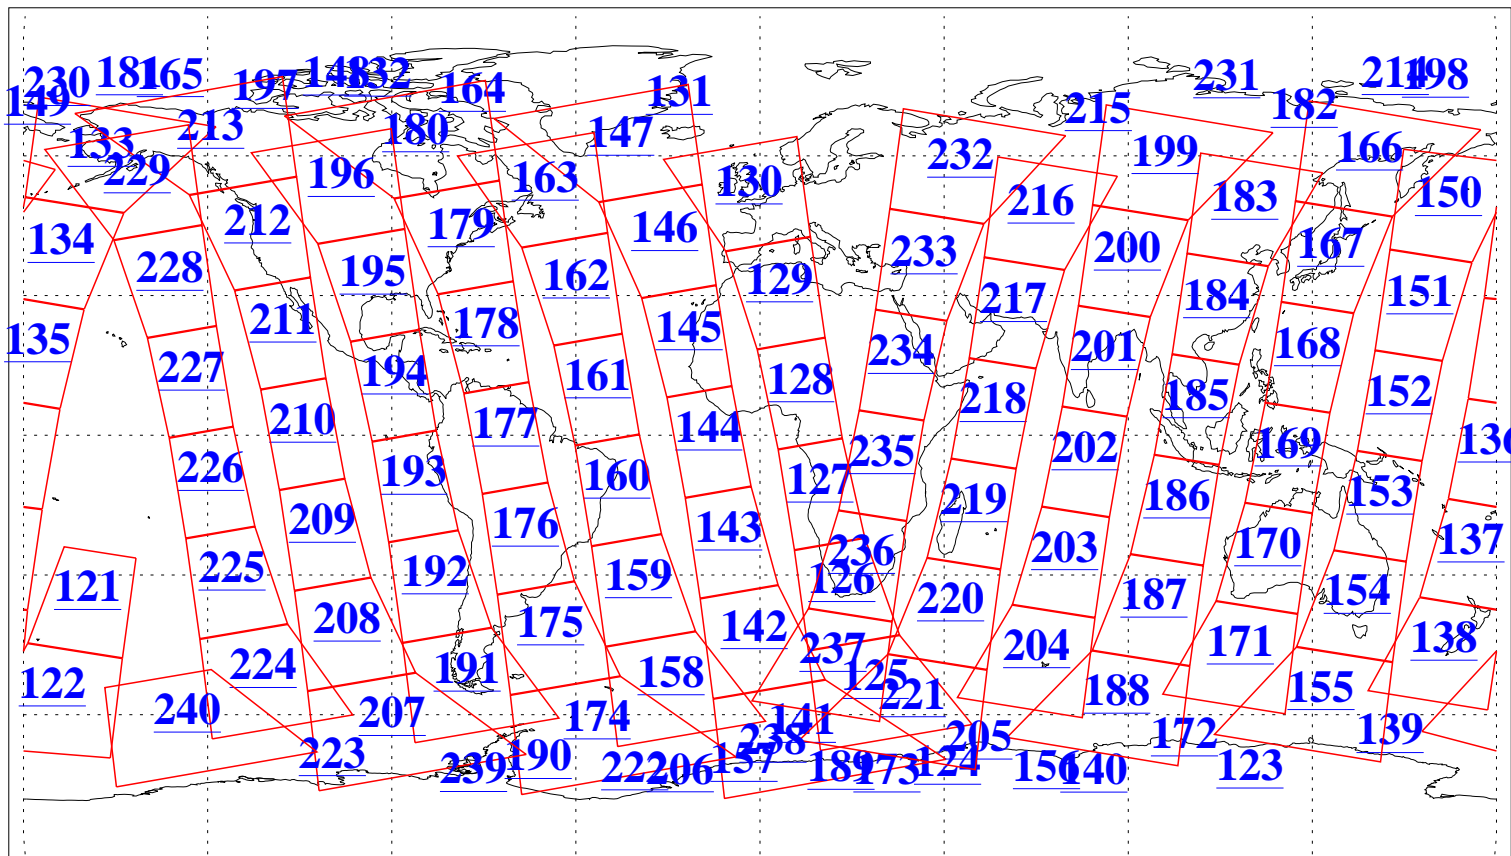

L1B Availability  
AMSU Granules: 240  
HSB Granules: 0  
AIRS Granules: 240

29 Dec 2015  
DoY 363  
Aqua Day 4987  
Granules: 1 to 120

Granules: 121 to 240

Legend: AMSU Available, HSB Available, AIRS Available

L1B Availability  
AMSU Granules: 240  
HSB Granules: 0  
AIRS Granules: 240

29 Dec 2015  
DoY 363  
Aqua Day 4987

Ascending Granules

Descending Granules

Legend: AMSU Available, HSB Available, AIRS Available