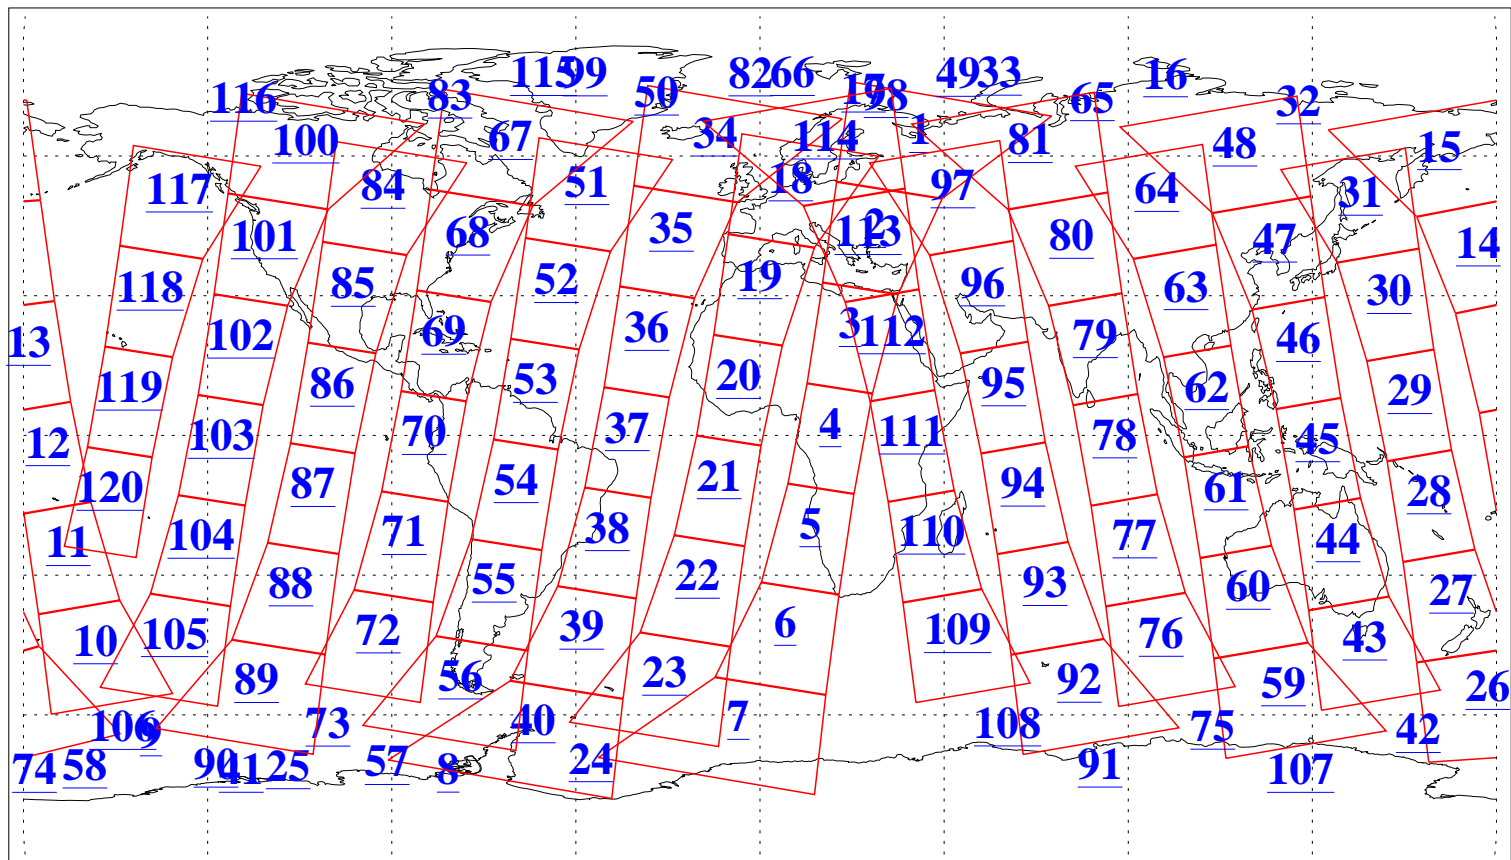

L1B Availability  
AMSU Granules: 240  
HSB Granules: 0  
AIRS Granules: 240

29 Dec 2015  
DoY 363  
Aqua Day 4987  
Granules: 1 to 120

Granules: 121 to 240

Legend: AMSU Available, HSB Available, AIRS Available

L1B Availability  
AMSU Granules: 240  
HSB Granules: 0  
AIRS Granules: 240

29 Dec 2015  
DoY 363  
Aqua Day 4987

Ascending Granules

Descending Granules

Legend: AMSU Available, HSB Available, AIRS Available