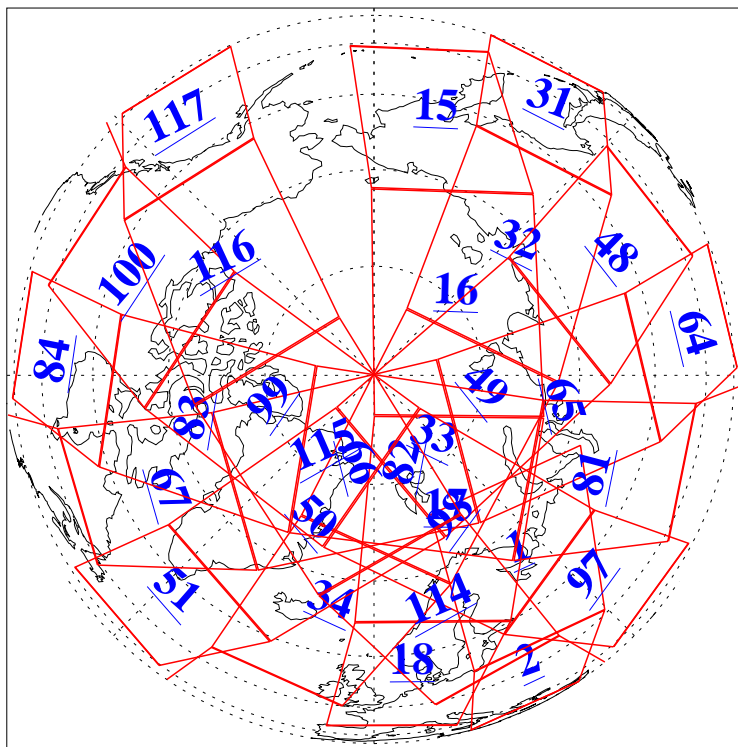

L1B Availability  
AMSU Granules: 240  
HSB Granules: 0  
AIRS Granules: 240

29 Dec 2015  
DoY 363  
Aqua Day 4987  
Granules: 1 to 120

Granules: 121 to 240

Legend: AMSU Available, HSB Available, AIRS Available

L1B Availability  
AMSU Granules: 240  
HSB Granules: 0  
AIRS Granules: 240

29 Dec 2015  
DoY 363  
Aqua Day 4987

Ascending Granules

Descending Granules

Legend: AMSU Available, HSB Available, AIRS Available

### Northern Hemisphere Granules