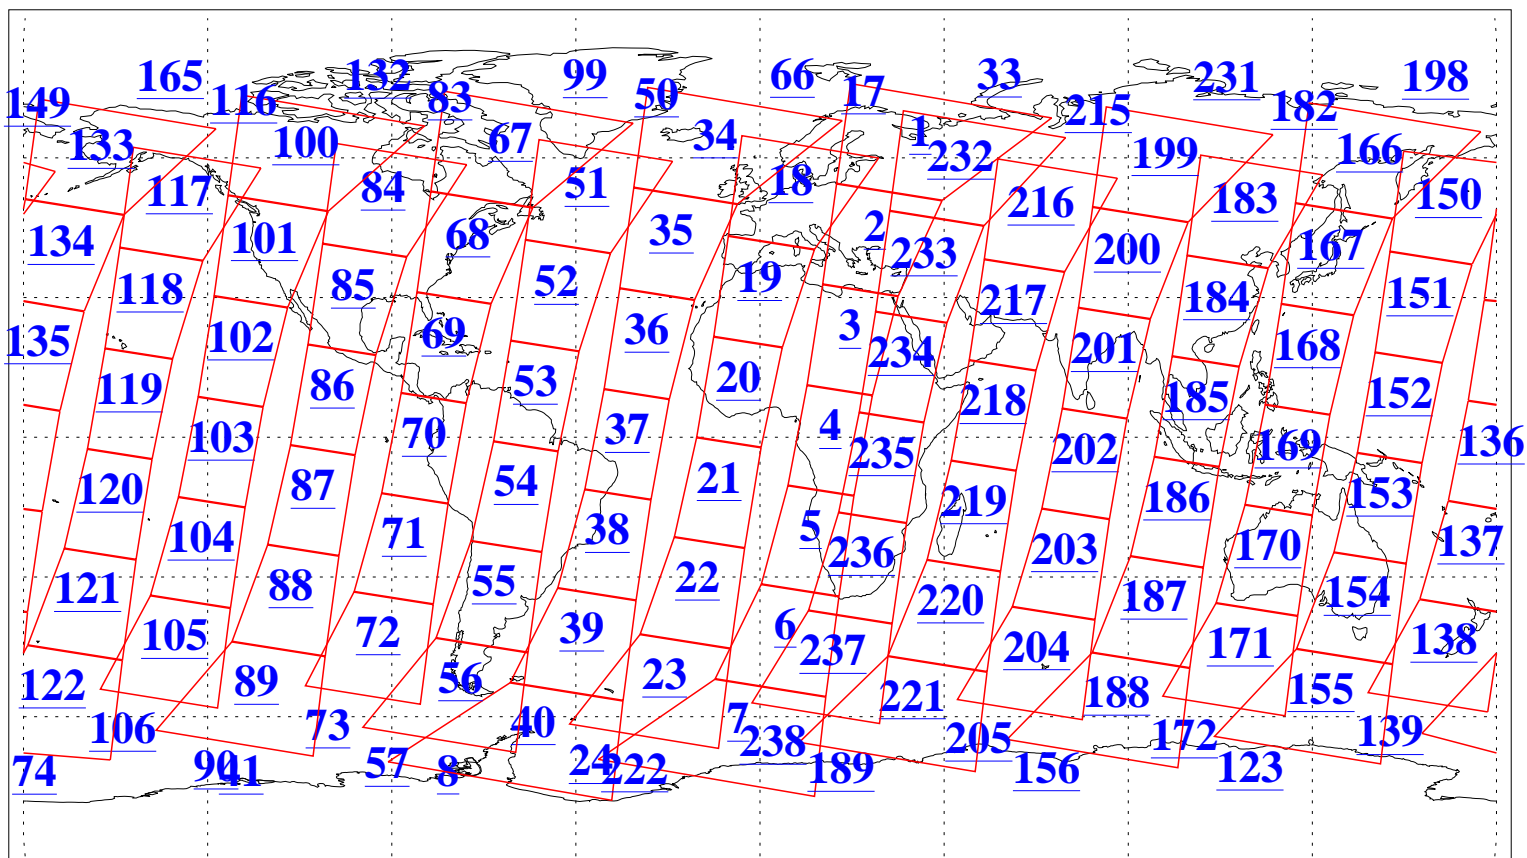

L1B Availability  
AMSU Granules: 240  
HSB Granules: 0  
AIRS Granules: 240

29 Dec 2015  
DoY 363  
Aqua Day 4987  
Granules: 1 to 120

Granules: 121 to 240

Legend: AMSU Available, HSB Available, AIRS Available

L1B Availability  
AMSU Granules: 240  
HSB Granules: 0  
AIRS Granules: 240

29 Dec 2015  
DoY 363  
Aqua Day 4987

Ascending Granules

Descending Granules

Legend: AMSU Available, HSB Available, AIRS Available