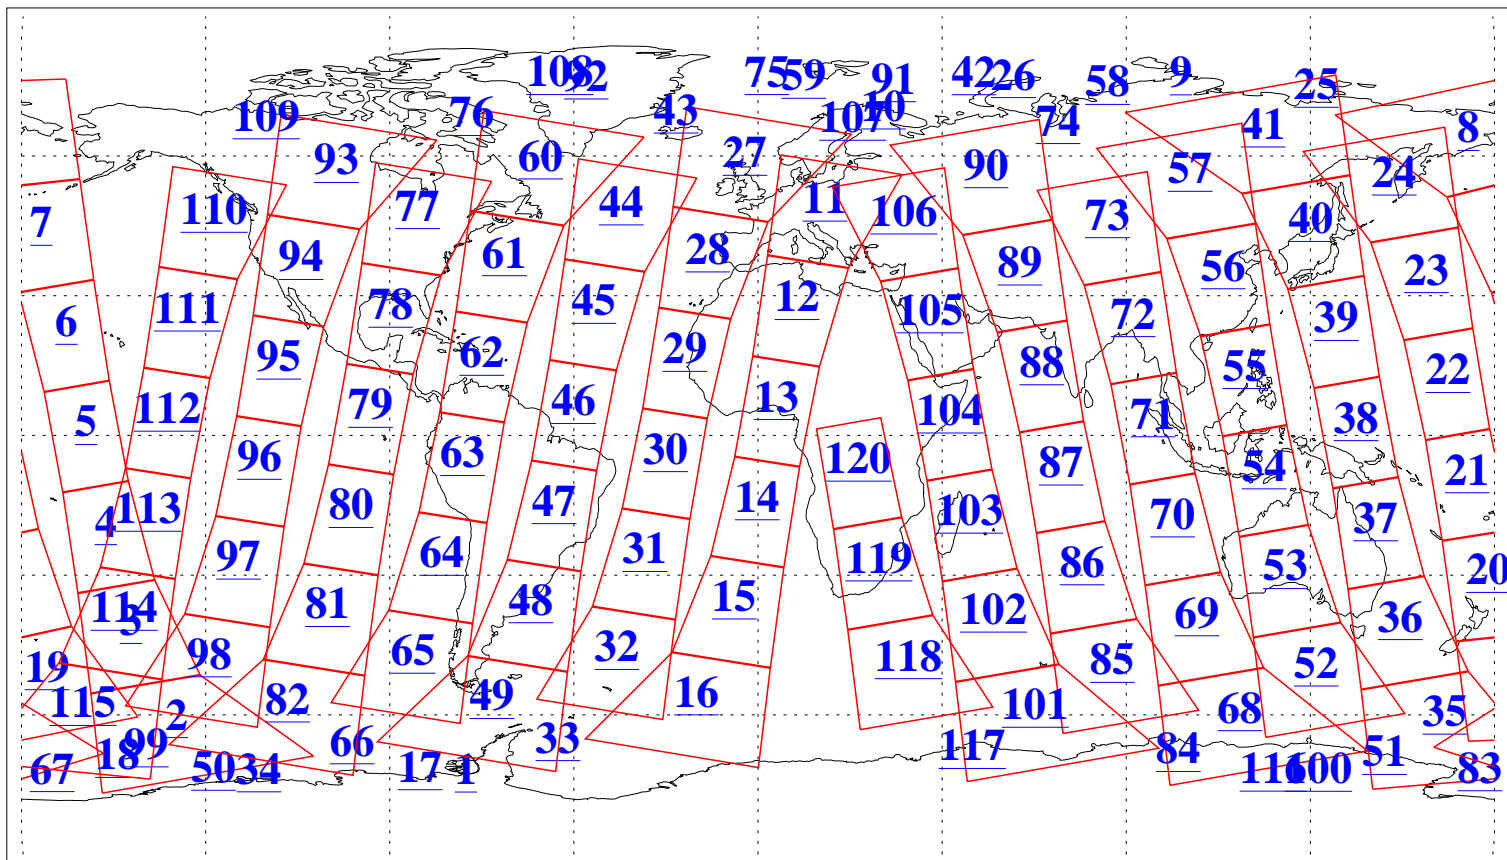

L1B Availability
AMSU Granules: 240
HSB Granules: 0
AIRS Granules: 240

28 Dec 2015
DoY 362
Aqua Day 4986
Granules: 1 to 120

Granules: 121 to 240

Legend: AMSU Available, HSB Available, AIRS Available

L1B Availability
AMSU Granules: 240
HSB Granules: 0
AIRS Granules: 240

28 Dec 2015
DoY 362
Aqua Day 4986

Ascending Granules

Descending Granules

Legend: AMSU Available, HSB Available, AIRS Available

L1B Availability
AMSU Granules: 240
HSB Granules: 0
AIRS Granules: 240

28 Dec 2015
DoY 362
Aqua Day 4986

Northern Hemisphere Granules

Southern Hemisphere Granules

Legend: AMSU Available, HSB Available, AIRS Available