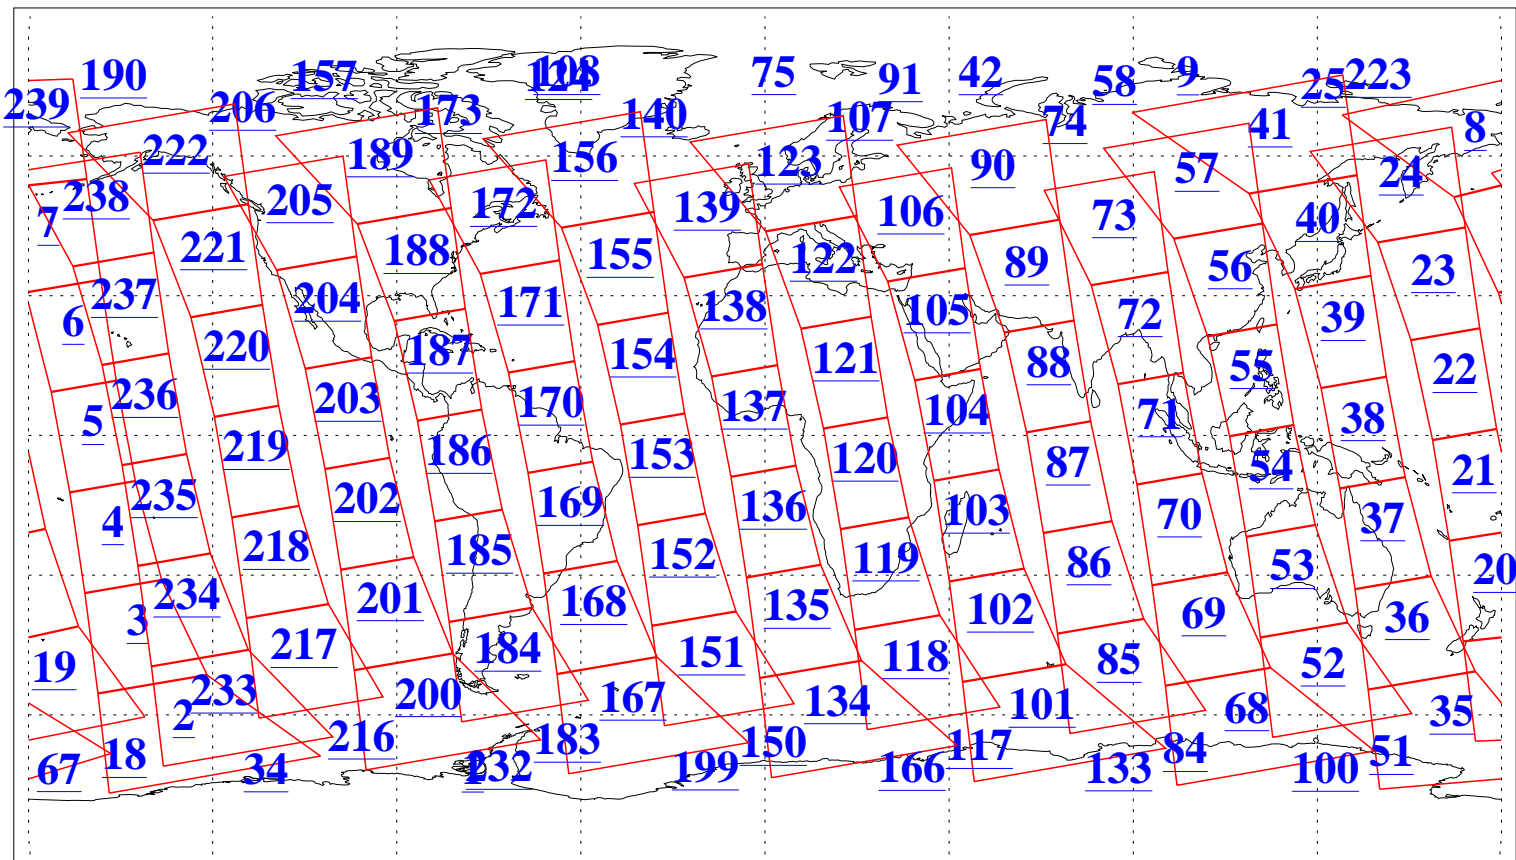

L1B Availability
AMSU Granules: 240
HSB Granules: 0
AIRS Granules: 240

28 Dec 2015
DoY 362
Aqua Day 4986
Granules: 1 to 120

Granules: 121 to 240

Legend: AMSU Available, HSB Available, AIRS Available

L1B Availability
AMSU Granules: 240
HSB Granules: 0
AIRS Granules: 240

28 Dec 2015
DoY 362
Aqua Day 4986

Ascending Granules

Descending Granules

Legend: AMSU Available, HSB Available, AIRS Available

L1B Availability
AMSU Granules: 240
HSB Granules: 0
AIRS Granules: 240

28 Dec 2015
DoY 362
Aqua Day 4986

Northern Hemisphere Granules

Southern Hemisphere Granules

Legend: AMSU Available, HSB Available, AIRS Available