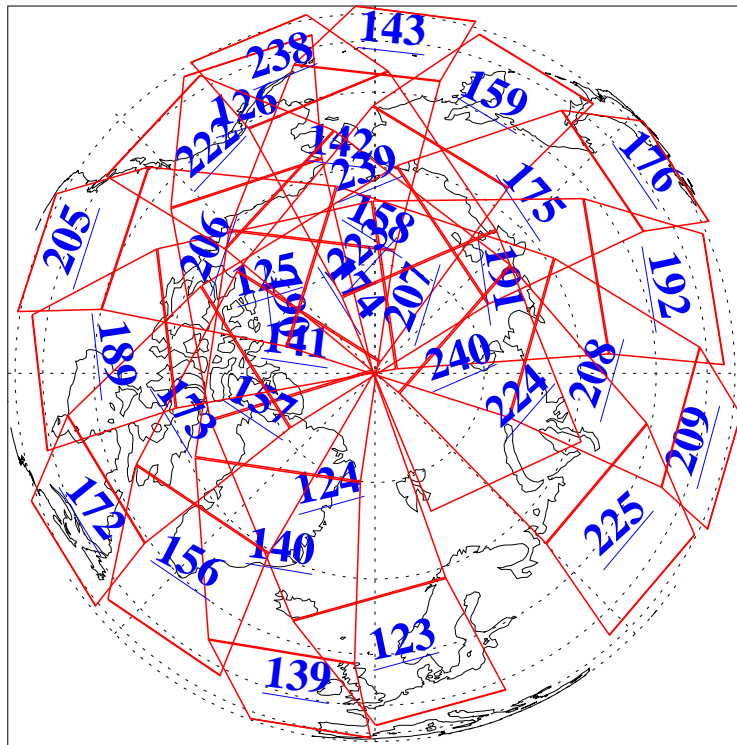

L1B Availability
AMSU Granules: 240
HSB Granules: 0
AIRS Granules: 240

28 Dec 2015
DoY 362
Aqua Day 4986
Granules: 1 to 120

Granules: 121 to 240

Legend: AMSU Available, HSB Available, AIRS Available

L1B Availability
AMSU Granules: 240
HSB Granules: 0
AIRS Granules: 240

28 Dec 2015
DoY 362
Aqua Day 4986

Ascending Granules

Descending Granules

Legend: AMSU Available, HSB Available, AIRS Available

L1B Availability
AMSU Granules: 240
HSB Granules: 0
AIRS Granules: 240

28 Dec 2015
DoY 362
Aqua Day 4986

Northern Hemisphere Granules

Southern Hemisphere Granules

Legend: AMSU Available, HSB Available, AIRS Available