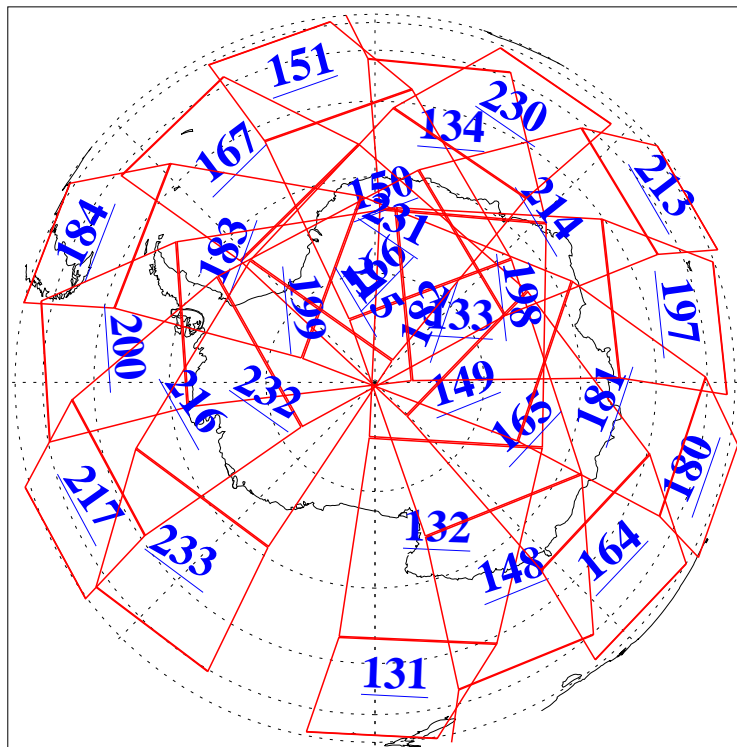

L1B Availability
AMSU Granules: 240
HSB Granules: 0
AIRS Granules: 240

28 Dec 2015
DoY 362
Aqua Day 4986
Granules: 1 to 120

Granules: 121 to 240

Legend: AMSU Available, HSB Available, AIRS Available

L1B Availability
AMSU Granules: 240
HSB Granules: 0
AIRS Granules: 240

28 Dec 2015
DoY 362
Aqua Day 4986

Ascending Granules

Descending Granules

Legend: AMSU Available, HSB Available, AIRS Available

L1B Availability
AMSU Granules: 240
HSB Granules: 0
AIRS Granules: 240

28 Dec 2015
DoY 362
Aqua Day 4986

Northern Hemisphere Granules

Southern Hemisphere Granules

Legend: AMSU Available, HSB Available, AIRS Available