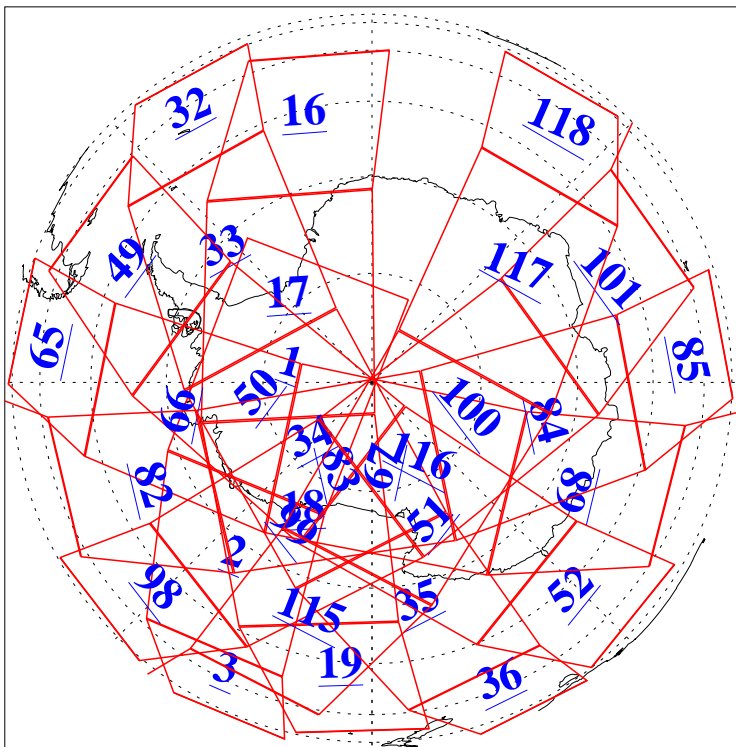

L1B Availability
AMSU Granules: 240
HSB Granules: 0
AIRS Granules: 240

28 Dec 2015
DoY 362
Aqua Day 4986
Granules: 1 to 120

Granules: 121 to 240

Legend: AMSU Available, HSB Available, AIRS Available

L1B Availability
AMSU Granules: 240
HSB Granules: 0
AIRS Granules: 240

28 Dec 2015
DoY 362
Aqua Day 4986

Ascending Granules

Descending Granules

Legend: AMSU Available, HSB Available, AIRS Available

L1B Availability
AMSU Granules: 240
HSB Granules: 0
AIRS Granules: 240

28 Dec 2015
DoY 362
Aqua Day 4986

Northern Hemisphere Granules

Southern Hemisphere Granules

Legend: AMSU Available, HSB Available, AIRS Available