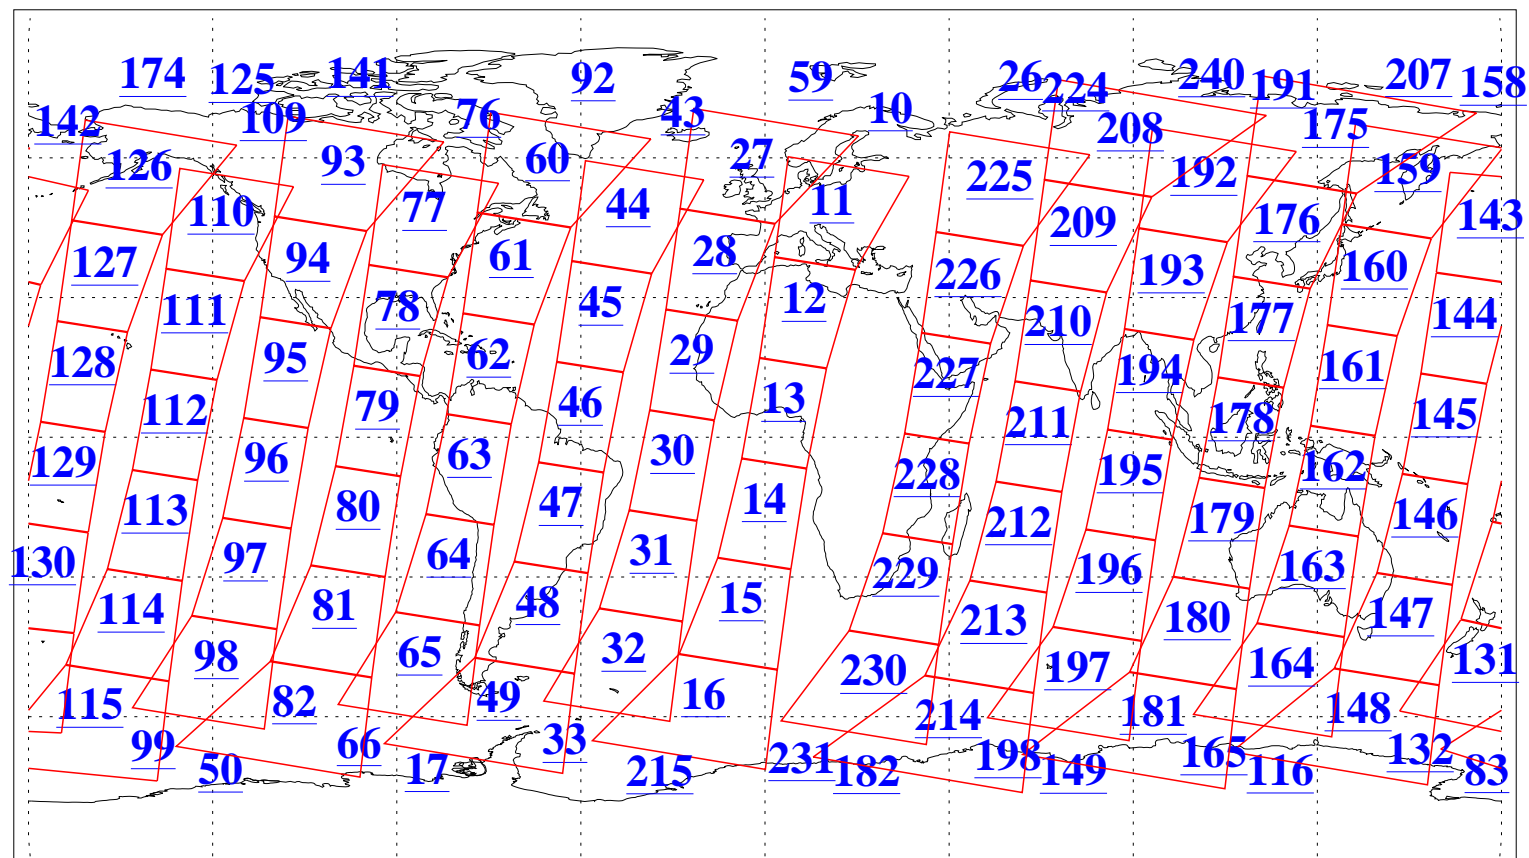

Legend: AMSU Available, HSB Available, AIRS Available