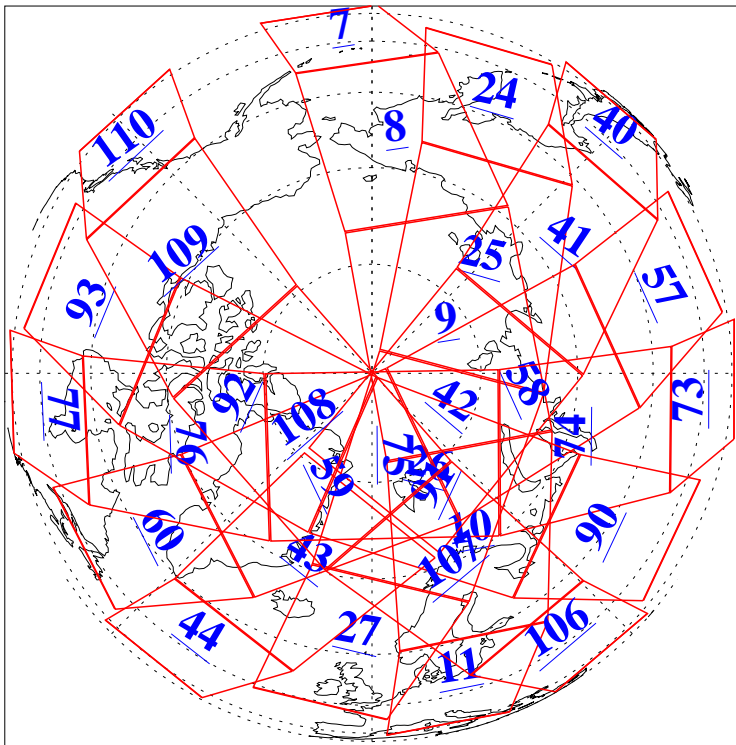

L1B Availability
AMSU Granules: 240
HSB Granules: 0
AIRS Granules: 240

28 Dec 2015
DoY 362
Aqua Day 4986
Granules: 1 to 120

Granules: 121 to 240

Legend: AMSU Available, HSB Available, AIRS Available

L1B Availability
AMSU Granules: 240
HSB Granules: 0
AIRS Granules: 240

28 Dec 2015
DoY 362
Aqua Day 4986

Ascending Granules

Descending Granules

Legend: AMSU Available, HSB Available, AIRS Available

L1B Availability
AMSU Granules: 240
HSB Granules: 0
AIRS Granules: 240

28 Dec 2015
DoY 362
Aqua Day 4986

Northern Hemisphere Granules

Southern Hemisphere Granules

Legend: AMSU Available, HSB Available, AIRS Available