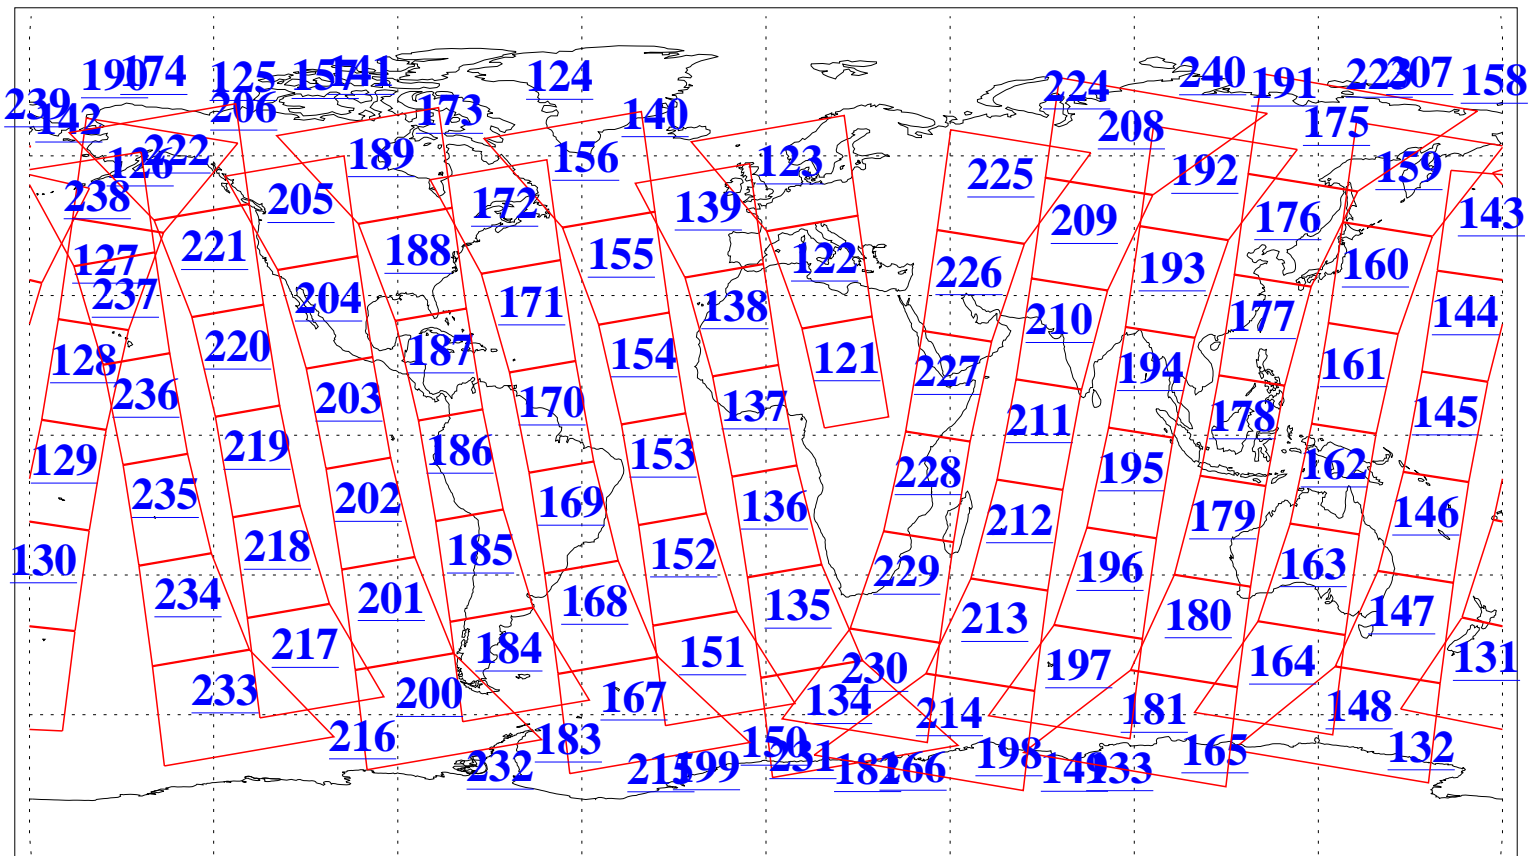

L1B Availability
AMSU Granules: 240
HSB Granules: 0
AIRS Granules: 240

28 Dec 2015
DoY 362
Aqua Day 4986
Granules: 1 to 120

Granules: 121 to 240

Legend: AMSU Available, HSB Available, AIRS Available

L1B Availability
AMSU Granules: 240
HSB Granules: 0
AIRS Granules: 240

28 Dec 2015
DoY 362
Aqua Day 4986

Ascending Granules

Descending Granules

Legend: AMSU Available, HSB Available, AIRS Available

L1B Availability
AMSU Granules: 240
HSB Granules: 0
AIRS Granules: 240

28 Dec 2015
DoY 362
Aqua Day 4986

Northern Hemisphere Granules

Southern Hemisphere Granules

Legend: AMSU Available, HSB Available, AIRS Available