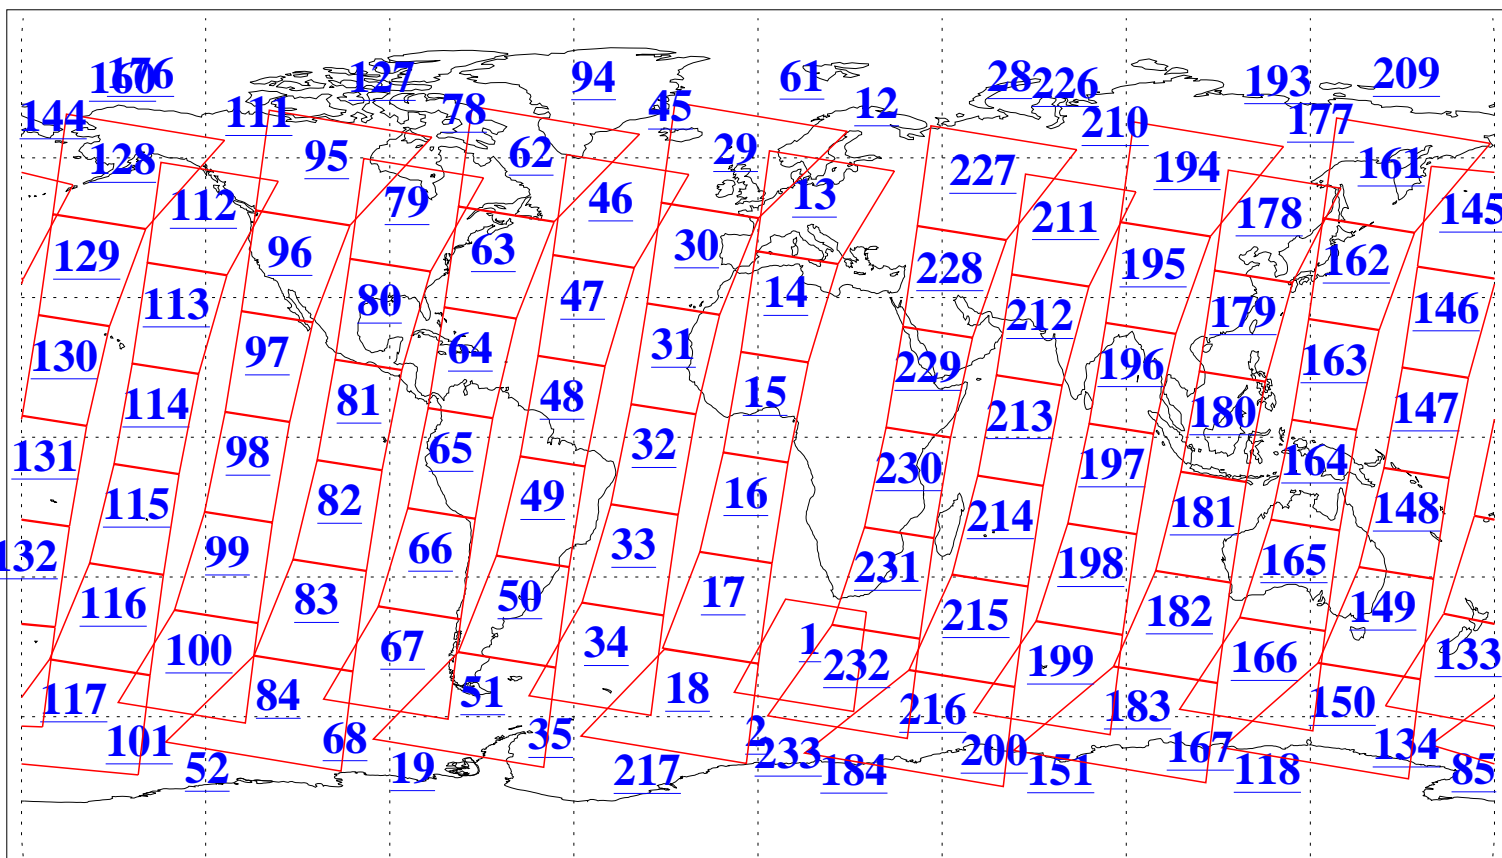

L1B Availability
AMSU Granules: 240
HSB Granules: 0
AIRS Granules: 240

26 Dec 2015
DoY 360
Aqua Day 4984
Granules: 1 to 120

Granules: 121 to 240

Legend: AMSU Available, HSB Available, AIRS Available

L1B Availability
AMSU Granules: 240
HSB Granules: 0
AIRS Granules: 240

26 Dec 2015
DoY 360
Aqua Day 4984

Ascending Granules

Descending Granules

Legend: AMSU Available, HSB Available, AIRS Available

L1B Availability
 AMSU Granules: 240
 HSB Granules: 0
 AIRS Granules: 240

26 Dec 2015
 DoY 360
 Aqua Day 4984

Northern Hemisphere Granules

Southern Hemisphere Granules

Legend: AMSU Available, HSB Available, AIRS Available