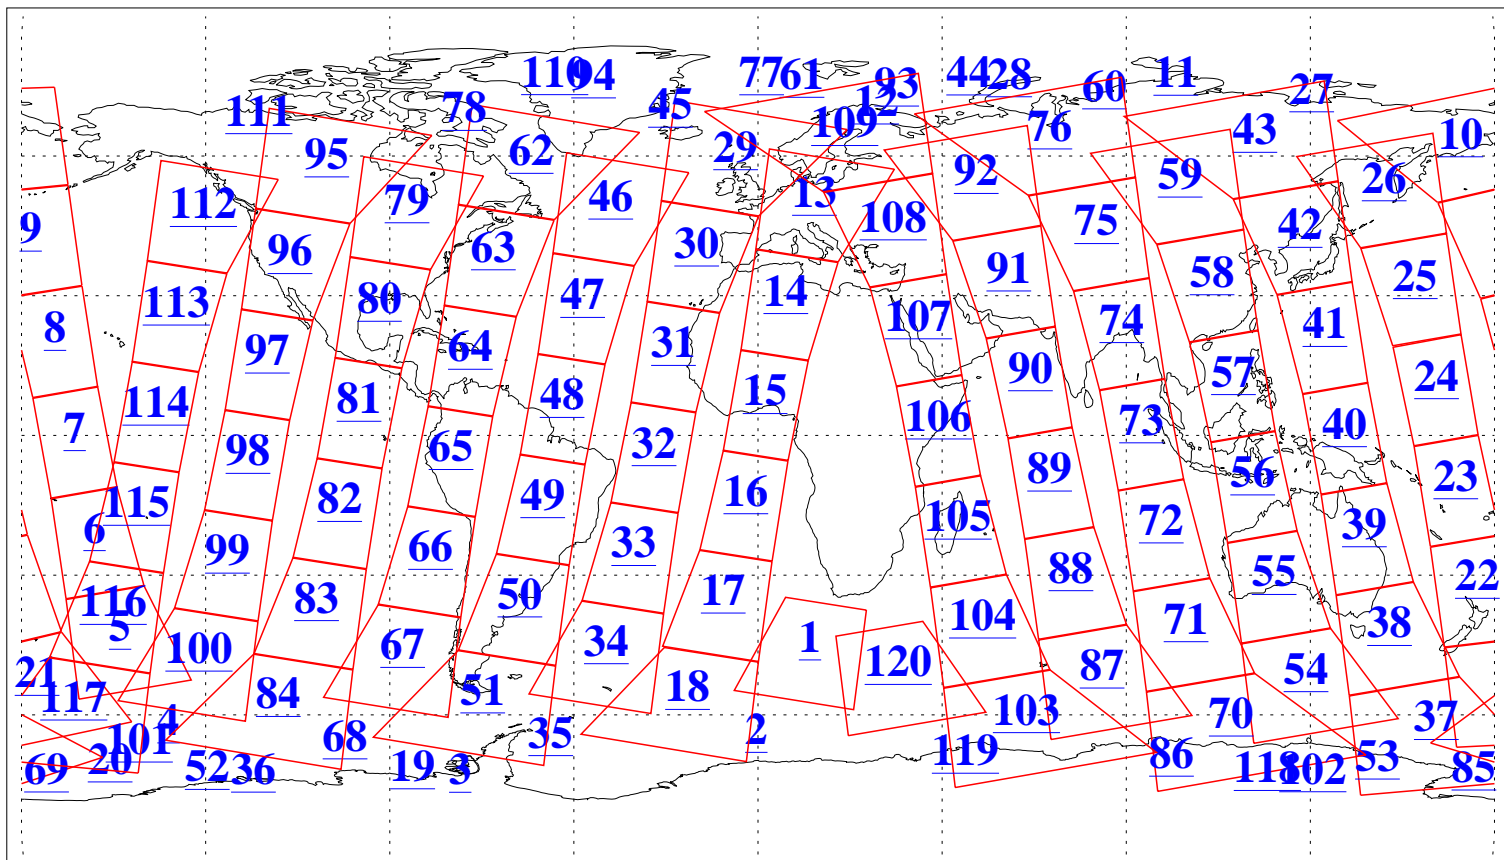

L1B Availability
AMSU Granules: 240
HSB Granules: 0
AIRS Granules: 240

26 Dec 2015
DoY 360
Aqua Day 4984
Granules: 1 to 120

Granules: 121 to 240

Legend: AMSU Available, HSB Available, AIRS Available

L1B Availability
AMSU Granules: 240
HSB Granules: 0
AIRS Granules: 240

26 Dec 2015
DoY 360
Aqua Day 4984

Ascending Granules

Descending Granules

Legend: AMSU Available, HSB Available, AIRS Available

L1B Availability
 AMSU Granules: 240
 HSB Granules: 0
 AIRS Granules: 240

26 Dec 2015
 DoY 360
 Aqua Day 4984

Northern Hemisphere Granules

Southern Hemisphere Granules

Legend: AMSU Available, HSB Available, AIRS Available