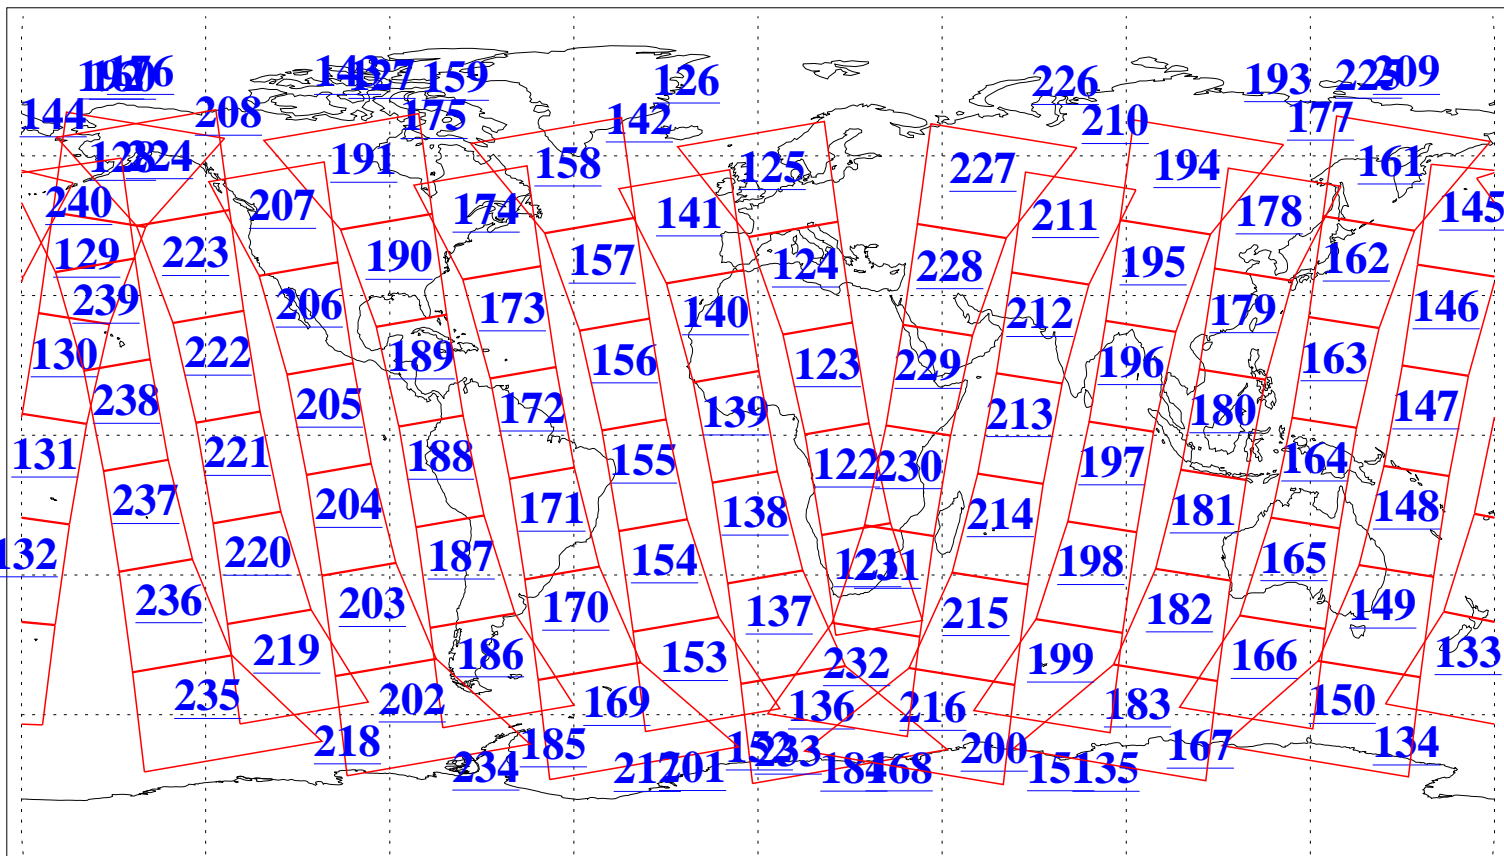

L1B Availability
AMSU Granules: 240
HSB Granules: 0
AIRS Granules: 240

26 Dec 2015
DoY 360
Aqua Day 4984
Granules: 1 to 120

Granules: 121 to 240

Legend: AMSU Available, HSB Available, AIRS Available

L1B Availability
AMSU Granules: 240
HSB Granules: 0
AIRS Granules: 240

26 Dec 2015
DoY 360
Aqua Day 4984

Ascending Granules

Descending Granules

Legend: AMSU Available, HSB Available, AIRS Available

L1B Availability
 AMSU Granules: 240
 HSB Granules: 0
 AIRS Granules: 240

26 Dec 2015
 DoY 360
 Aqua Day 4984

Northern Hemisphere Granules

Southern Hemisphere Granules

Legend: AMSU Available, HSB Available, AIRS Available