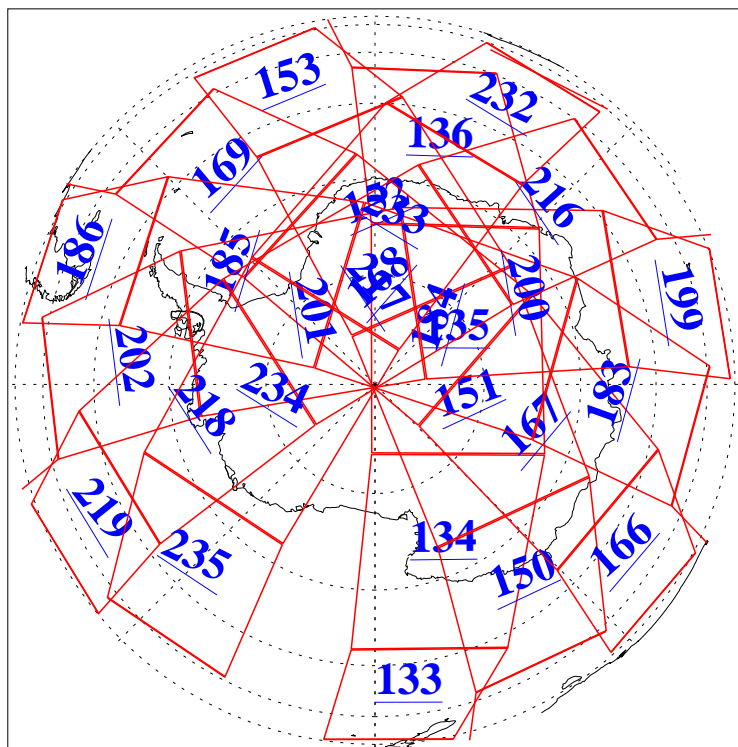

L1B Availability
AMSU Granules: 240
HSB Granules: 0
AIRS Granules: 240

26 Dec 2015
DoY 360
Aqua Day 4984
Granules: 1 to 120

Granules: 121 to 240

Legend: AMSU Available, HSB Available, AIRS Available

L1B Availability
AMSU Granules: 240
HSB Granules: 0
AIRS Granules: 240

26 Dec 2015
DoY 360
Aqua Day 4984

Ascending Granules

Descending Granules

Legend: AMSU Available, HSB Available, AIRS Available

L1B Availability
 AMSU Granules: 240
 HSB Granules: 0
 AIRS Granules: 240

26 Dec 2015
 DoY 360
 Aqua Day 4984

Northern Hemisphere Granules

Southern Hemisphere Granules

Legend: AMSU Available, HSB Available, AIRS Available