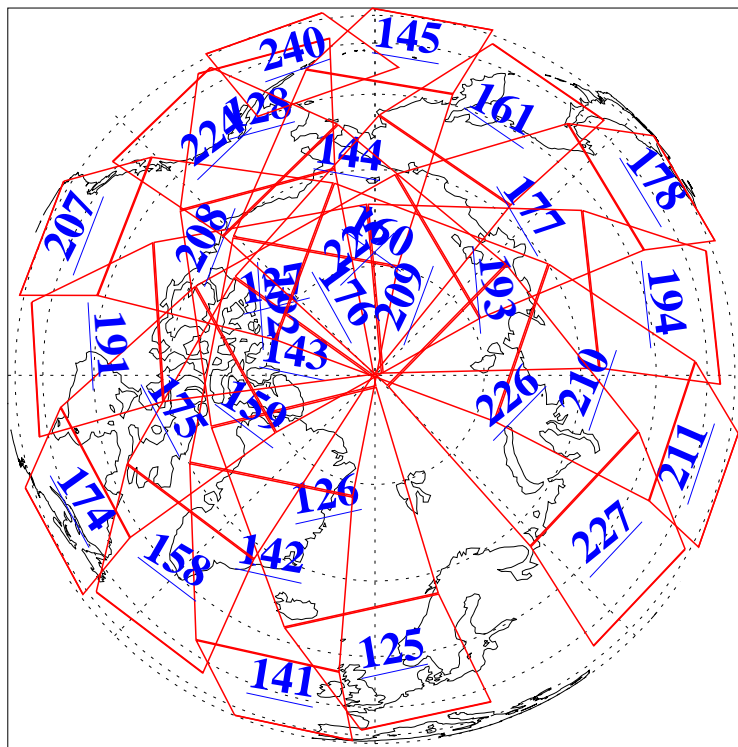

L1B Availability
AMSU Granules: 240
HSB Granules: 0
AIRS Granules: 240

26 Dec 2015
DoY 360
Aqua Day 4984
Granules: 1 to 120

Granules: 121 to 240

Legend: AMSU Available, HSB Available, AIRS Available

L1B Availability
AMSU Granules: 240
HSB Granules: 0
AIRS Granules: 240

26 Dec 2015
DoY 360
Aqua Day 4984

Ascending Granules

Descending Granules

Legend: AMSU Available, HSB Available, AIRS Available

L1B Availability
 AMSU Granules: 240
 HSB Granules: 0
 AIRS Granules: 240

26 Dec 2015
 DoY 360
 Aqua Day 4984

Northern Hemisphere Granules

Southern Hemisphere Granules

Legend: AMSU Available, HSB Available, AIRS Available