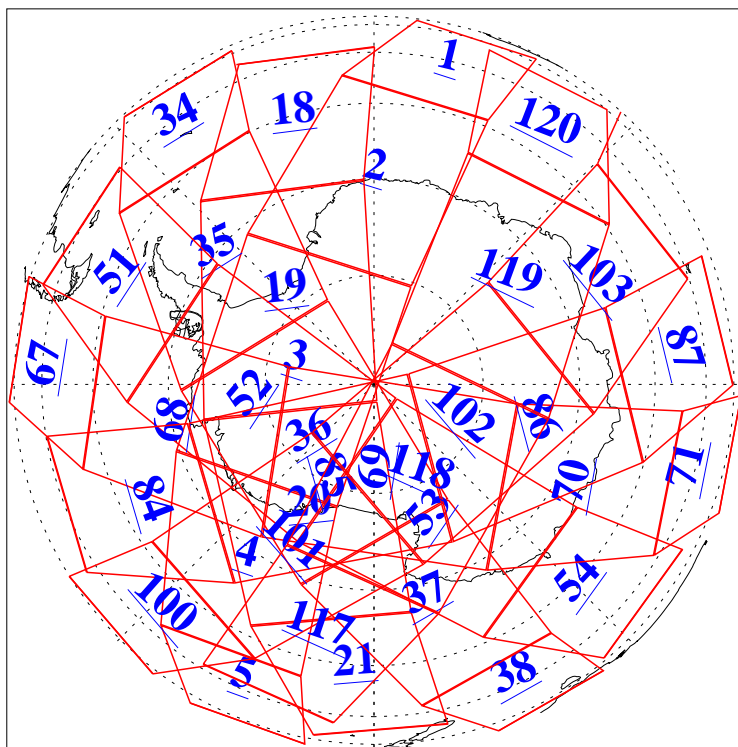

L1B Availability
AMSU Granules: 240
HSB Granules: 0
AIRS Granules: 240

26 Dec 2015
DoY 360
Aqua Day 4984
Granules: 1 to 120

Granules: 121 to 240

Legend: AMSU Available, HSB Available, AIRS Available

L1B Availability
AMSU Granules: 240
HSB Granules: 0
AIRS Granules: 240

26 Dec 2015
DoY 360
Aqua Day 4984

Ascending Granules

Descending Granules

Legend: AMSU Available, HSB Available, AIRS Available

L1B Availability
 AMSU Granules: 240
 HSB Granules: 0
 AIRS Granules: 240

26 Dec 2015
 DoY 360
 Aqua Day 4984

Northern Hemisphere Granules

Southern Hemisphere Granules

Legend: AMSU Available, HSB Available, AIRS Available