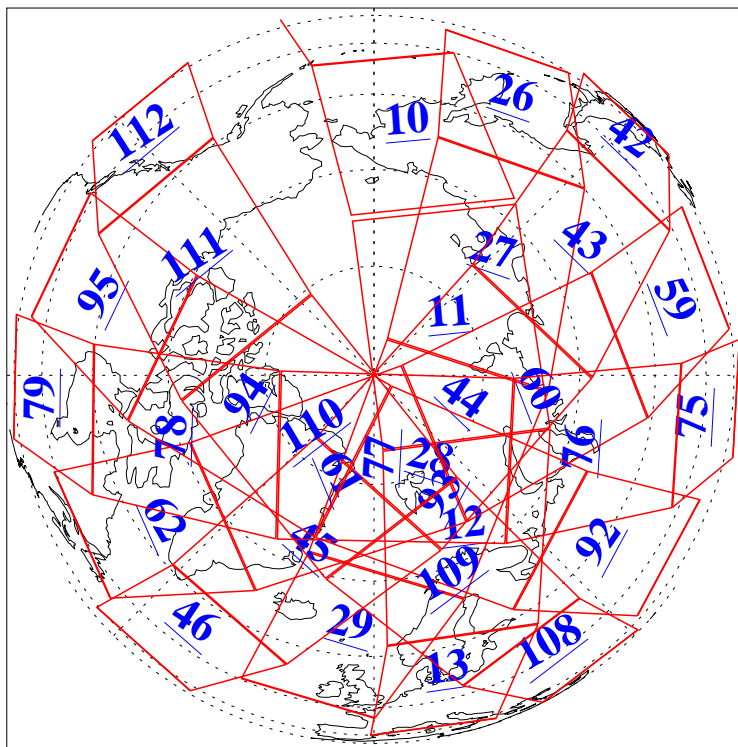

L1B Availability
AMSU Granules: 240
HSB Granules: 0
AIRS Granules: 240

26 Dec 2015
DoY 360
Aqua Day 4984
Granules: 1 to 120

Granules: 121 to 240

Legend: AMSU Available, HSB Available, AIRS Available

L1B Availability
AMSU Granules: 240
HSB Granules: 0
AIRS Granules: 240

26 Dec 2015
DoY 360
Aqua Day 4984

Ascending Granules

Descending Granules

Legend: AMSU Available, HSB Available, AIRS Available

L1B Availability
 AMSU Granules: 240
 HSB Granules: 0
 AIRS Granules: 240

26 Dec 2015
 DoY 360
 Aqua Day 4984

Northern Hemisphere Granules

Southern Hemisphere Granules

Legend: AMSU Available, HSB Available, AIRS Available