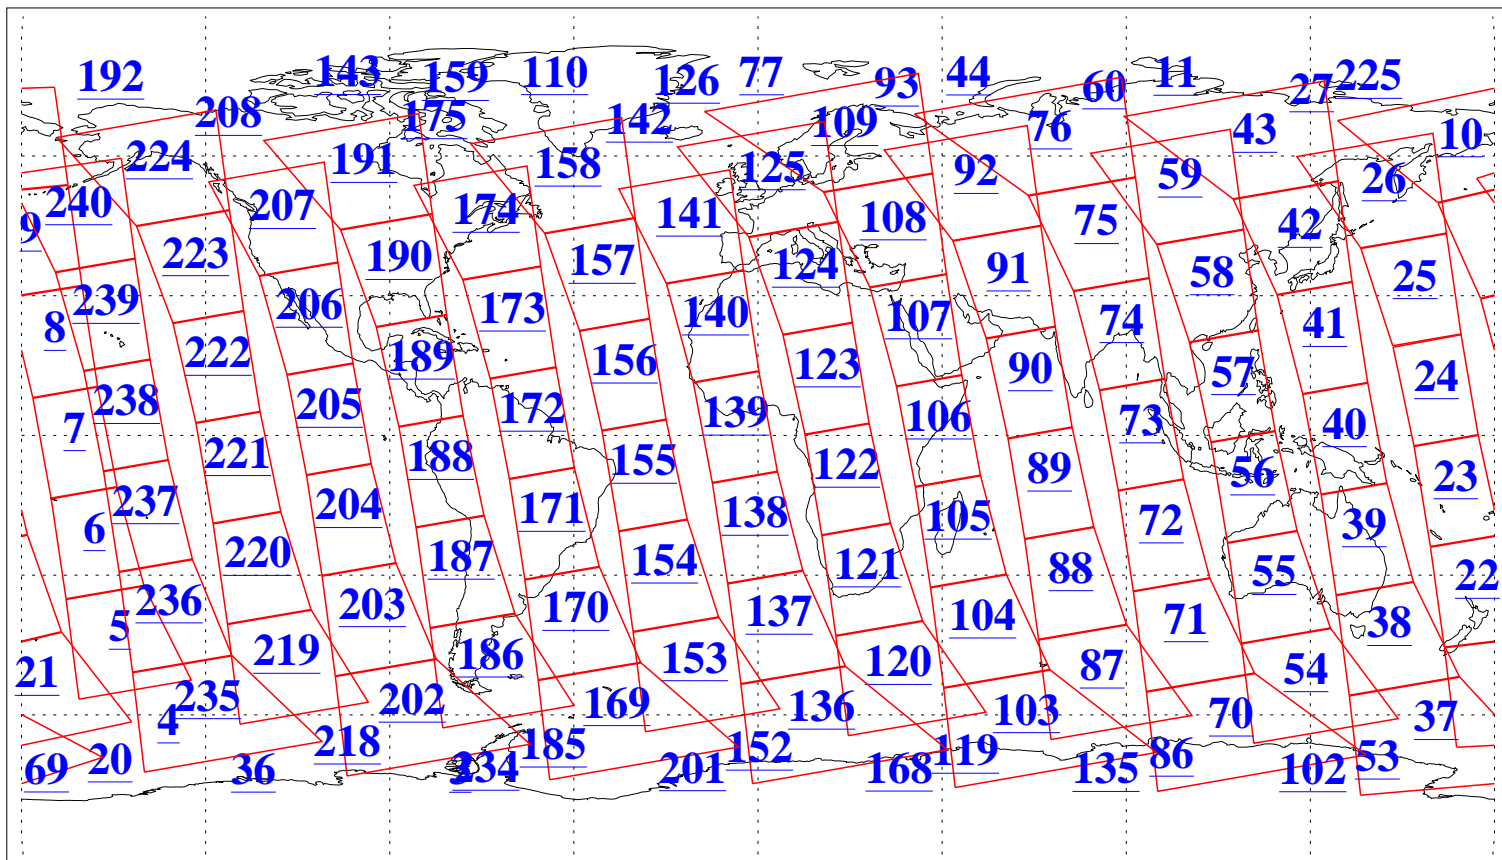

L1B Availability
AMSU Granules: 240
HSB Granules: 0
AIRS Granules: 240

26 Dec 2015
DoY 360
Aqua Day 4984
Granules: 1 to 120

Granules: 121 to 240

Legend: AMSU Available, HSB Available, AIRS Available

L1B Availability
AMSU Granules: 240
HSB Granules: 0
AIRS Granules: 240

26 Dec 2015
DoY 360
Aqua Day 4984

Ascending Granules

Descending Granules

Legend: AMSU Available, HSB Available, AIRS Available

L1B Availability
 AMSU Granules: 240
 HSB Granules: 0
 AIRS Granules: 240

26 Dec 2015
 DoY 360
 Aqua Day 4984

Northern Hemisphere Granules

Southern Hemisphere Granules

Legend: AMSU Available, HSB Available, AIRS Available