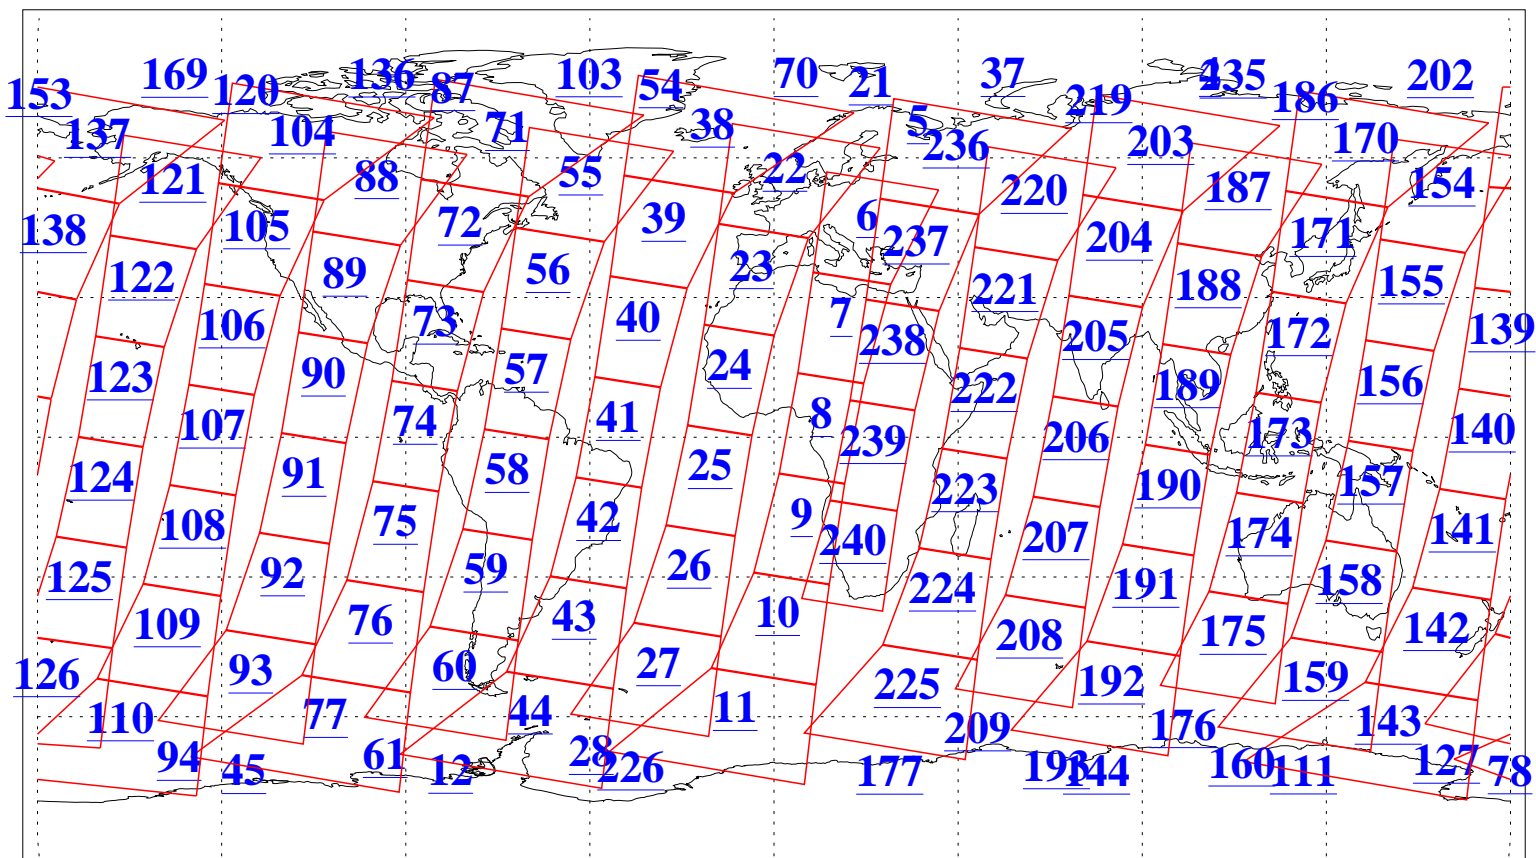

L1B Availability
AMSU Granules: 240
HSB Granules: 0
AIRS Granules: 240

25 Dec 2015
DoY 359
Aqua Day 4983
Granules: 1 to 120

Granules: 121 to 240

Legend: AMSU Available, HSB Available, AIRS Available

L1B Availability
AMSU Granules: 240
HSB Granules: 0
AIRS Granules: 240

25 Dec 2015
DoY 359
Aqua Day 4983

Ascending Granules

Descending Granules

Legend: AMSU Available, HSB Available, AIRS Available

L1B Availability
AMSU Granules: 240
HSB Granules: 0
AIRS Granules: 240

25 Dec 2015
DoY 359
Aqua Day 4983

Northern Hemisphere Granules

Southern Hemisphere Granules

Legend: AMSU Available, HSB Available, AIRS Available