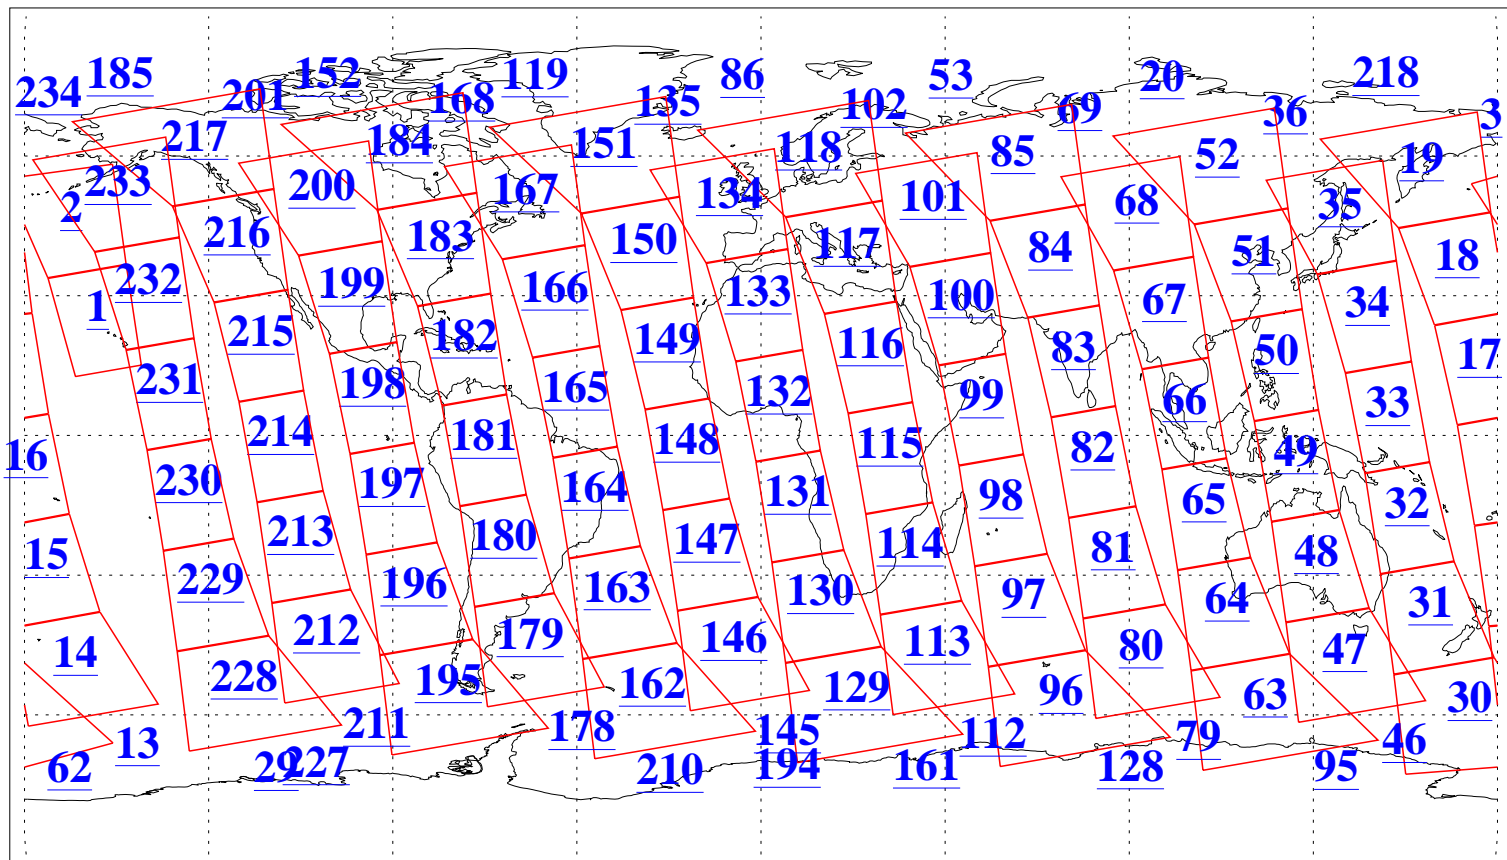

L1B Availability
AMSU Granules: 240
HSB Granules: 0
AIRS Granules: 240

25 Dec 2015
DoY 359
Aqua Day 4983
Granules: 1 to 120

Granules: 121 to 240

Legend: AMSU Available, HSB Available, AIRS Available

L1B Availability
AMSU Granules: 240
HSB Granules: 0
AIRS Granules: 240

25 Dec 2015
DoY 359
Aqua Day 4983

Ascending Granules

Descending Granules

Legend: AMSU Available, HSB Available, AIRS Available

L1B Availability
AMSU Granules: 240
HSB Granules: 0
AIRS Granules: 240

25 Dec 2015
DoY 359
Aqua Day 4983

Northern Hemisphere Granules

Southern Hemisphere Granules

Legend: AMSU Available, HSB Available, AIRS Available