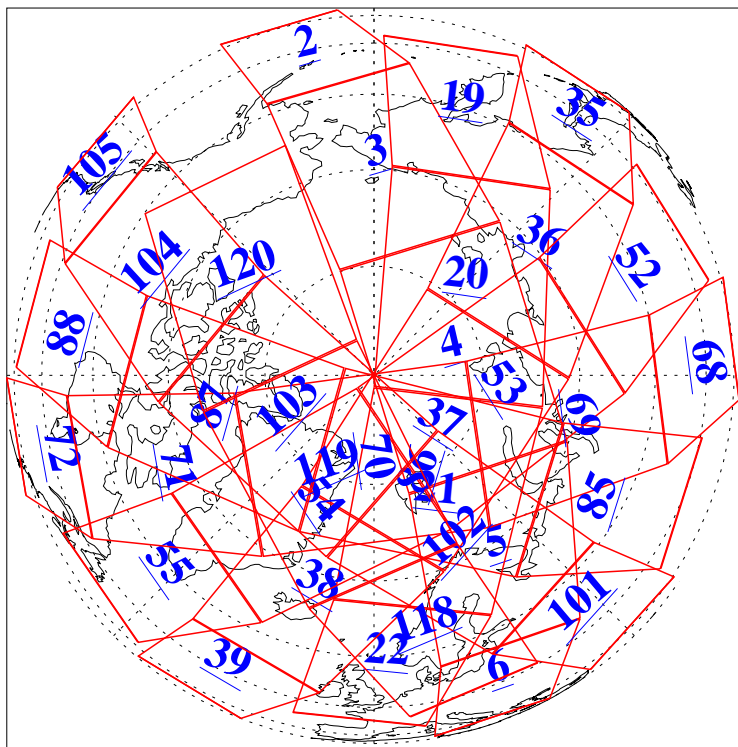

L1B Availability
AMSU Granules: 240
HSB Granules: 0
AIRS Granules: 240

25 Dec 2015
DoY 359
Aqua Day 4983
Granules: 1 to 120

Granules: 121 to 240

Legend: AMSU Available, HSB Available, AIRS Available

L1B Availability
AMSU Granules: 240
HSB Granules: 0
AIRS Granules: 240

25 Dec 2015
DoY 359
Aqua Day 4983

Ascending Granules

Descending Granules

Legend: AMSU Available, HSB Available, AIRS Available

L1B Availability
AMSU Granules: 240
HSB Granules: 0
AIRS Granules: 240

25 Dec 2015
DoY 359
Aqua Day 4983

Northern Hemisphere Granules

Southern Hemisphere Granules

Legend: AMSU Available, HSB Available, AIRS Available