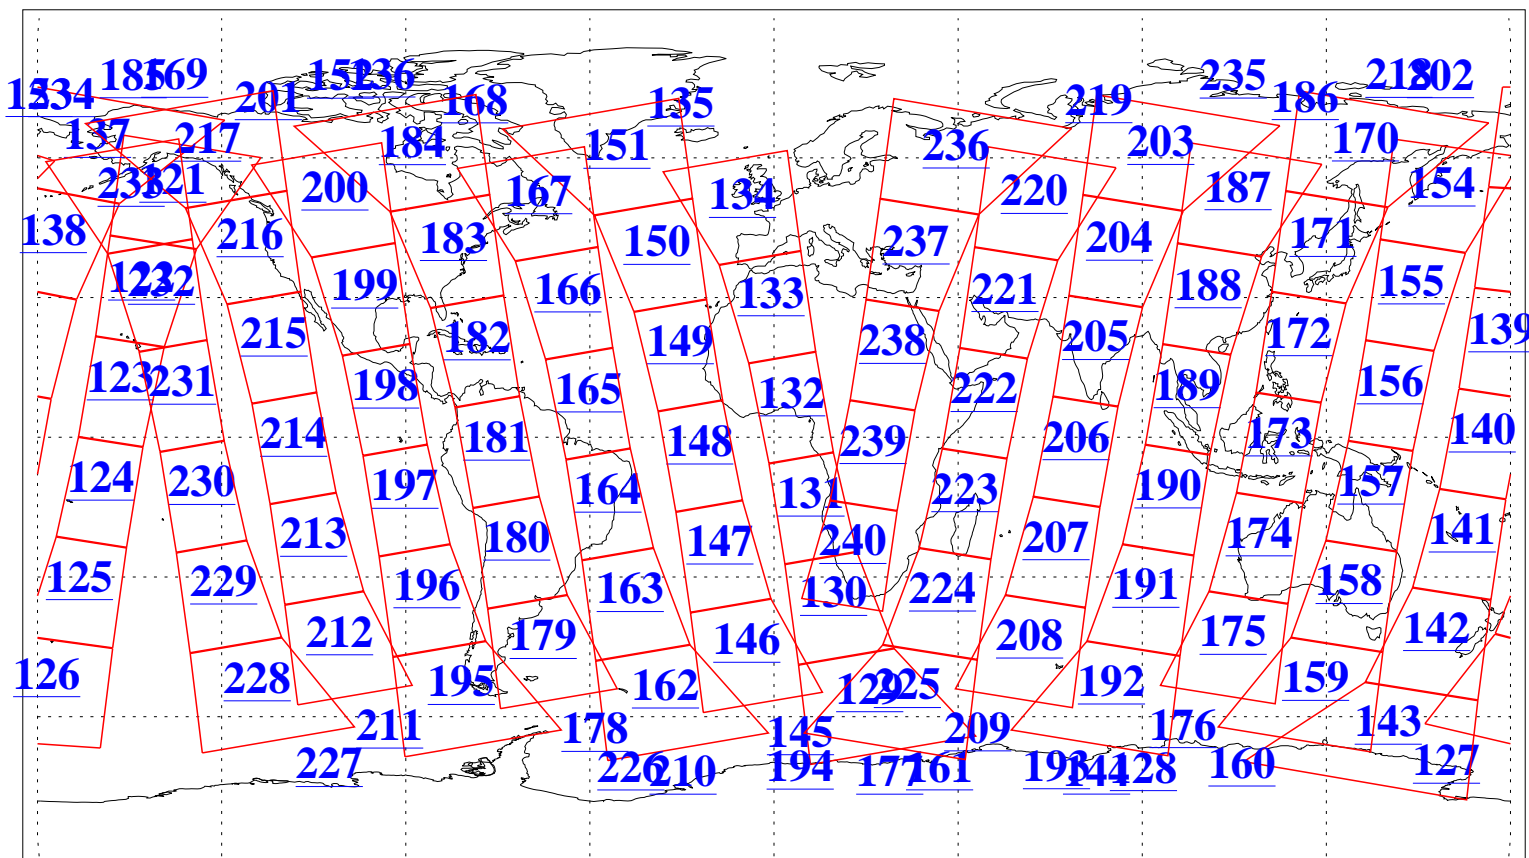

L1B Availability
AMSU Granules: 240
HSB Granules: 0
AIRS Granules: 240

25 Dec 2015
DoY 359
Aqua Day 4983
Granules: 1 to 120

Granules: 121 to 240

Legend: AMSU Available, HSB Available, AIRS Available

L1B Availability
AMSU Granules: 240
HSB Granules: 0
AIRS Granules: 240

25 Dec 2015
DoY 359
Aqua Day 4983

Ascending Granules

Descending Granules

Legend: AMSU Available, HSB Available, AIRS Available

L1B Availability
AMSU Granules: 240
HSB Granules: 0
AIRS Granules: 240

25 Dec 2015
DoY 359
Aqua Day 4983

Northern Hemisphere Granules

Southern Hemisphere Granules

Legend: AMSU Available, HSB Available, AIRS Available