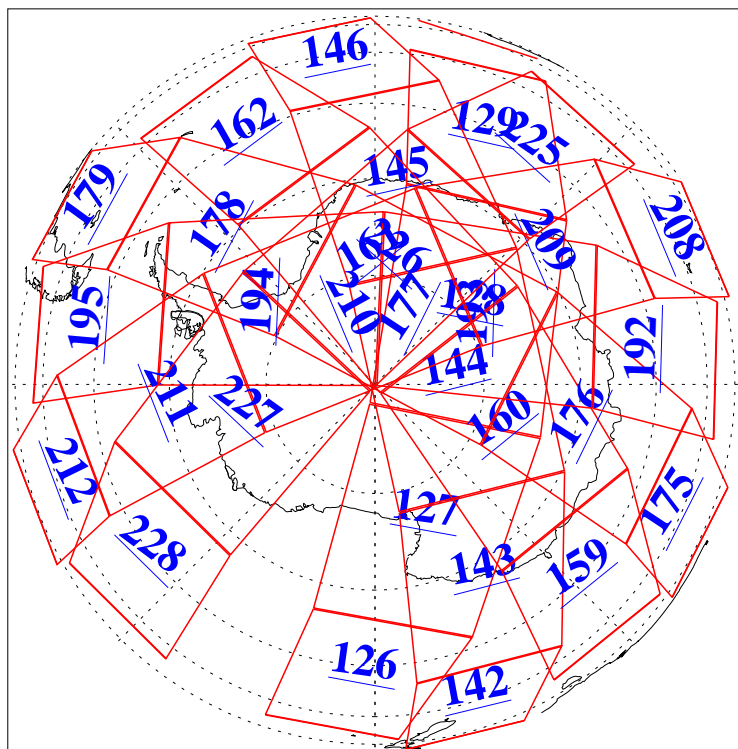

L1B Availability
AMSU Granules: 240
HSB Granules: 0
AIRS Granules: 240

25 Dec 2015
DoY 359
Aqua Day 4983
Granules: 1 to 120

Granules: 121 to 240

Legend: AMSU Available, HSB Available, AIRS Available

L1B Availability
AMSU Granules: 240
HSB Granules: 0
AIRS Granules: 240

25 Dec 2015
DoY 359
Aqua Day 4983

Ascending Granules

Descending Granules

Legend: AMSU Available, HSB Available, AIRS Available

L1B Availability
AMSU Granules: 240
HSB Granules: 0
AIRS Granules: 240

25 Dec 2015
DoY 359
Aqua Day 4983

Northern Hemisphere Granules

Southern Hemisphere Granules

Legend: AMSU Available, HSB Available, AIRS Available