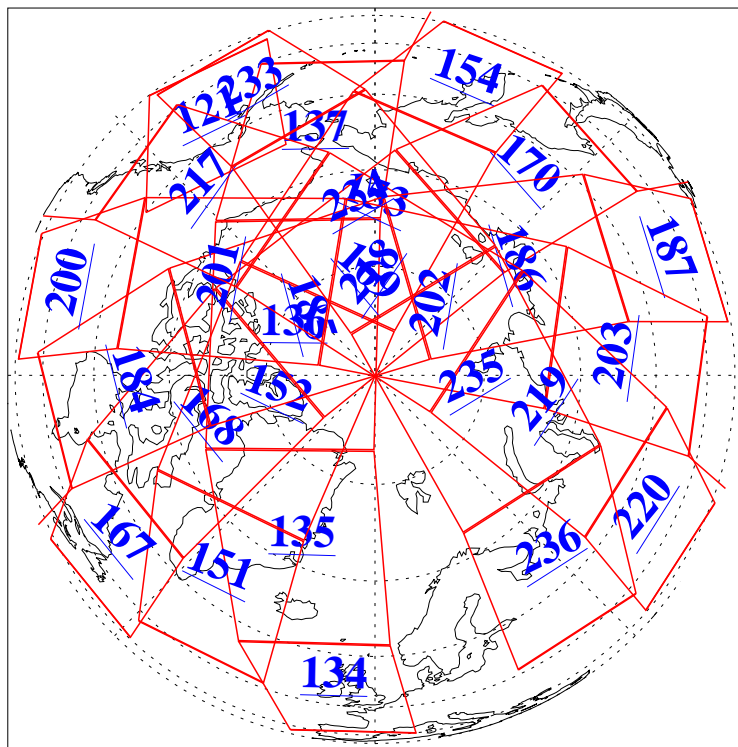

L1B Availability
AMSU Granules: 240
HSB Granules: 0
AIRS Granules: 240

25 Dec 2015
DoY 359
Aqua Day 4983
Granules: 1 to 120

Granules: 121 to 240

Legend: AMSU Available, HSB Available, AIRS Available

L1B Availability
AMSU Granules: 240
HSB Granules: 0
AIRS Granules: 240

25 Dec 2015
DoY 359
Aqua Day 4983

Ascending Granules

Descending Granules

Legend: AMSU Available, HSB Available, AIRS Available

L1B Availability
AMSU Granules: 240
HSB Granules: 0
AIRS Granules: 240

25 Dec 2015
DoY 359
Aqua Day 4983

Northern Hemisphere Granules

Southern Hemisphere Granules

Legend: AMSU Available, HSB Available, AIRS Available