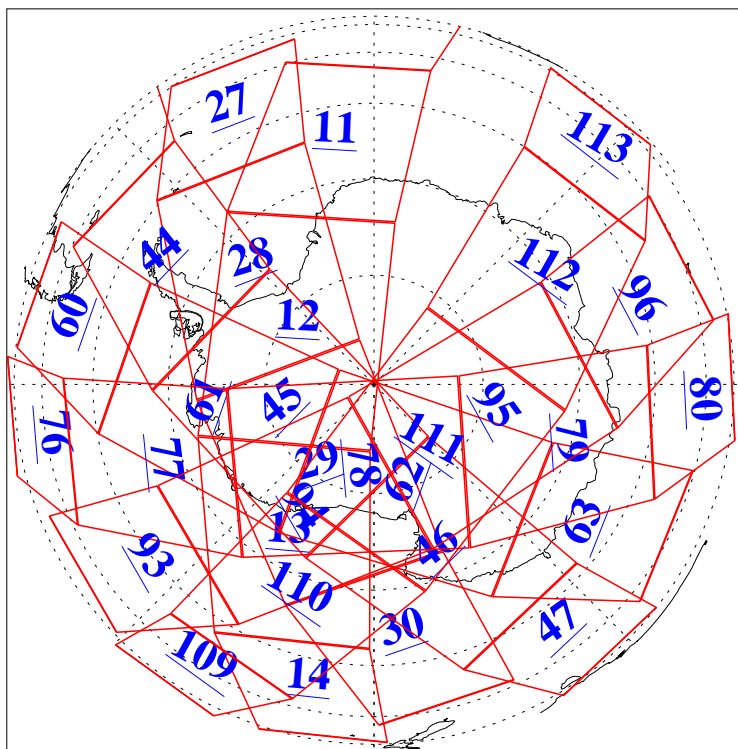

L1B Availability
AMSU Granules: 240
HSB Granules: 0
AIRS Granules: 240

25 Dec 2015
DoY 359
Aqua Day 4983
Granules: 1 to 120

Granules: 121 to 240

Legend: AMSU Available, HSB Available, AIRS Available

L1B Availability
AMSU Granules: 240
HSB Granules: 0
AIRS Granules: 240

25 Dec 2015
DoY 359
Aqua Day 4983

Ascending Granules

Descending Granules

Legend: AMSU Available, HSB Available, AIRS Available

L1B Availability
AMSU Granules: 240
HSB Granules: 0
AIRS Granules: 240

25 Dec 2015
DoY 359
Aqua Day 4983

Northern Hemisphere Granules

Southern Hemisphere Granules

Legend: AMSU Available, HSB Available, AIRS Available