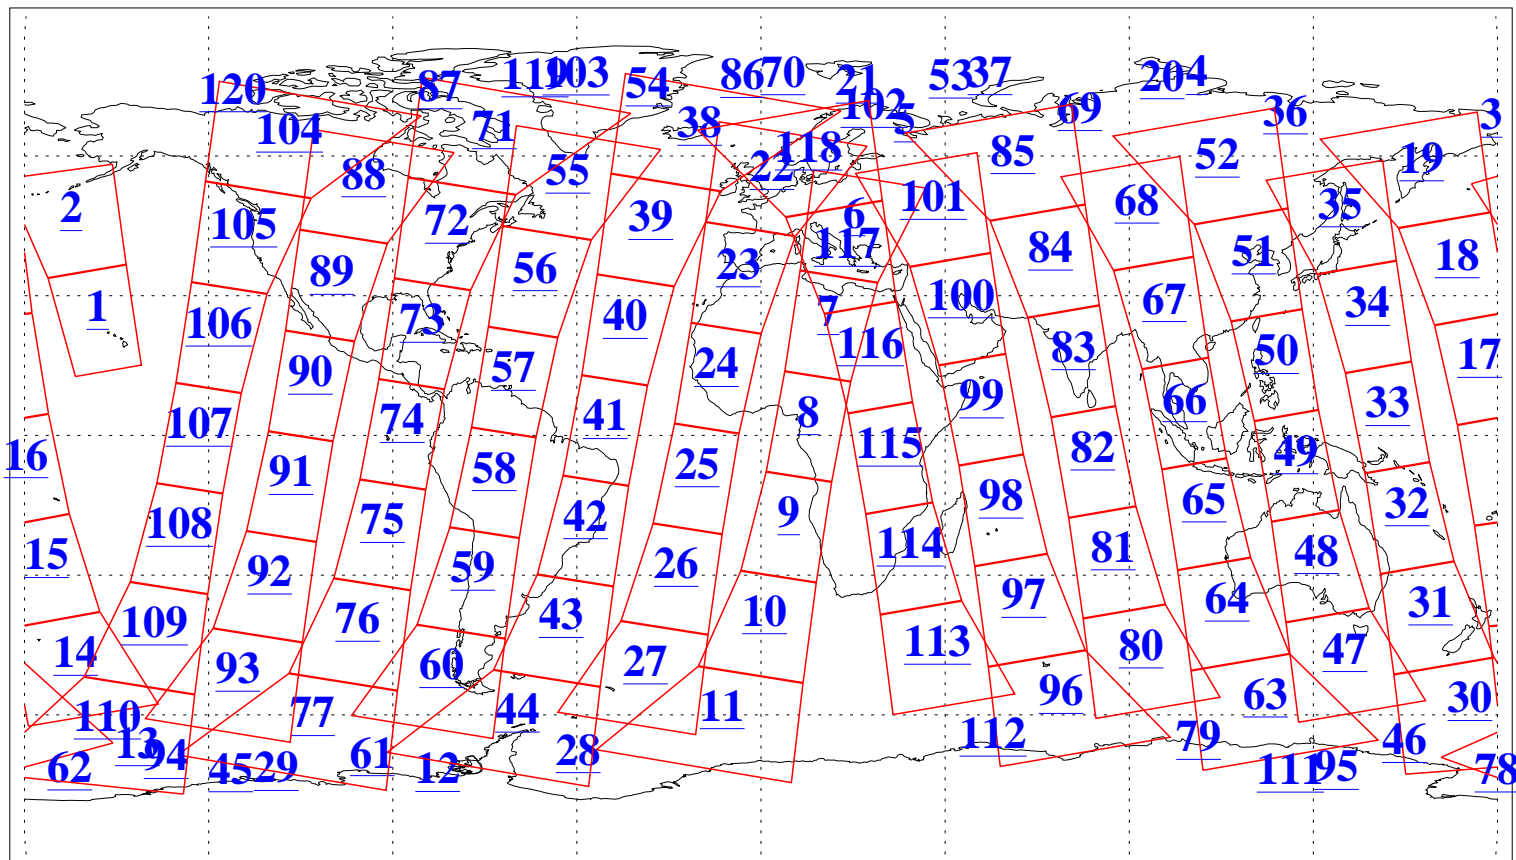

L1B Availability
AMSU Granules: 240
HSB Granules: 0
AIRS Granules: 240

25 Dec 2015
DoY 359
Aqua Day 4983
Granules: 1 to 120

Granules: 121 to 240

Legend: AMSU Available, HSB Available, AIRS Available

L1B Availability
AMSU Granules: 240
HSB Granules: 0
AIRS Granules: 240

25 Dec 2015
DoY 359
Aqua Day 4983

Ascending Granules

Descending Granules

Legend: AMSU Available, HSB Available, AIRS Available

L1B Availability
AMSU Granules: 240
HSB Granules: 0
AIRS Granules: 240

25 Dec 2015
DoY 359
Aqua Day 4983

Northern Hemisphere Granules

Southern Hemisphere Granules

Legend: AMSU Available, HSB Available, AIRS Available