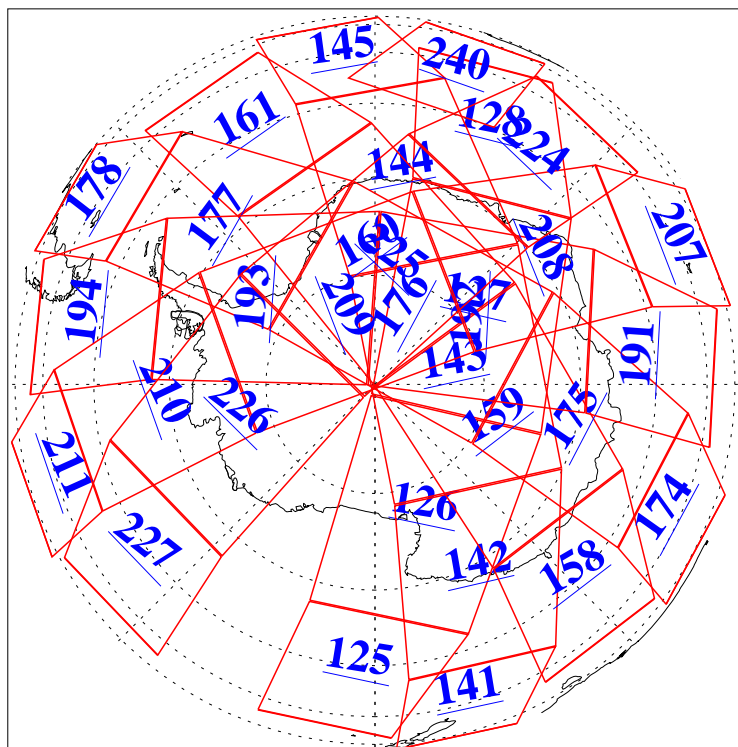

L1B Availability
AMSU Granules: 240
HSB Granules: 0
AIRS Granules: 240

18 Dec 2015
DoY 352
Aqua Day 4976
Granules: 1 to 120

Granules: 121 to 240

Legend: AMSU Available, HSB Available, AIRS Available

L1B Availability
AMSU Granules: 240
HSB Granules: 0
AIRS Granules: 240

18 Dec 2015
DoY 352
Aqua Day 4976

Ascending Granules

Descending Granules

Legend: AMSU Available, HSB Available, AIRS Available

L1B Availability
AMSU Granules: 240
HSB Granules: 0
AIRS Granules: 240

18 Dec 2015
DoY 352
Aqua Day 4976

Northern Hemisphere Granules

Southern Hemisphere Granules

Legend: AMSU Available, HSB Available, AIRS Available