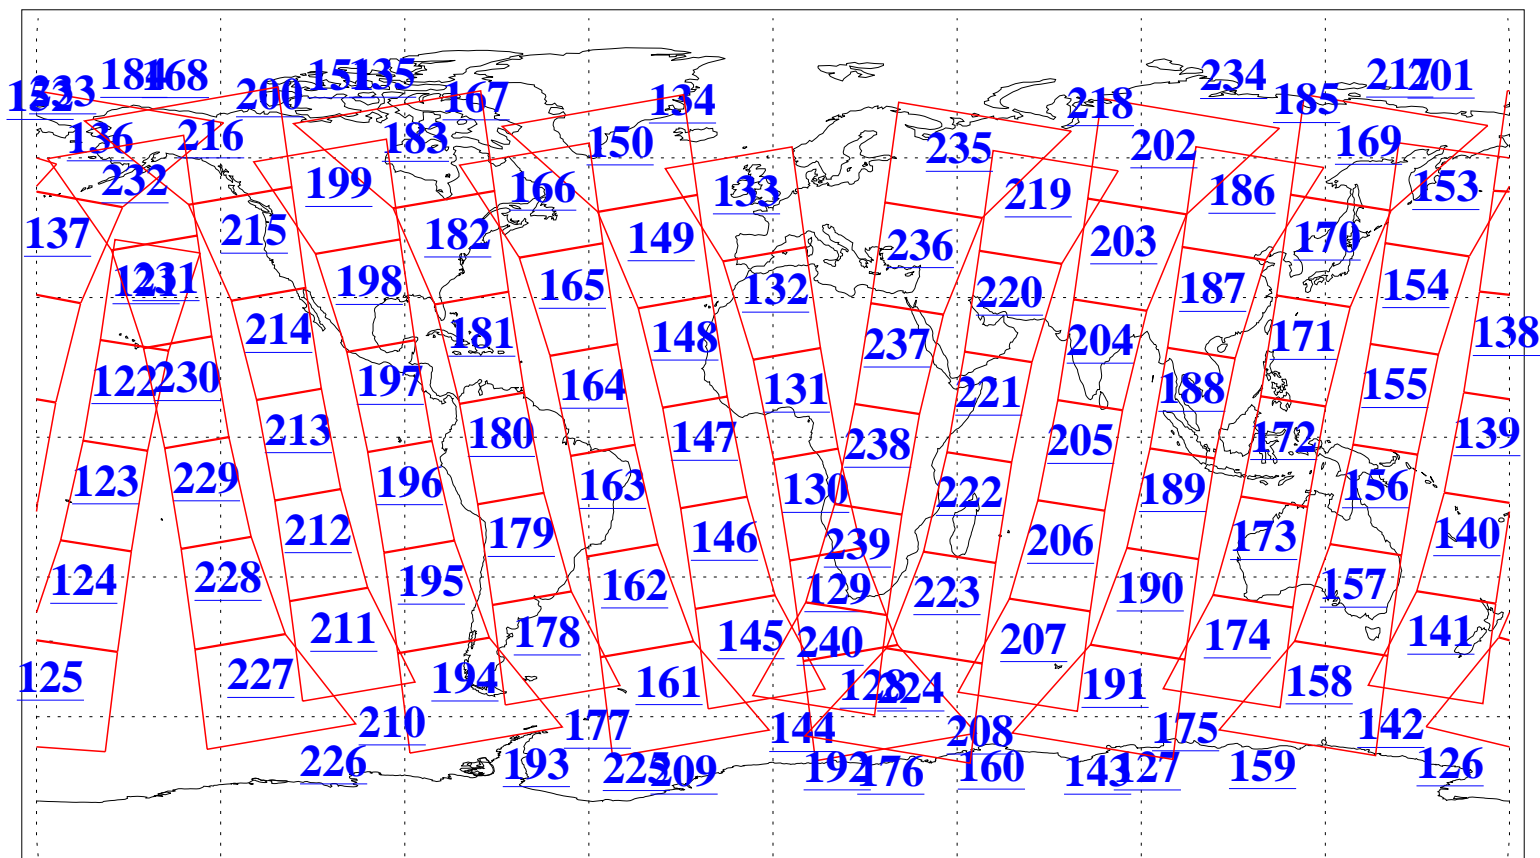

L1B Availability
AMSU Granules: 240
HSB Granules: 0
AIRS Granules: 240

18 Dec 2015
DoY 352
Aqua Day 4976
Granules: 1 to 120

Granules: 121 to 240

Legend: AMSU Available, HSB Available, AIRS Available

L1B Availability
AMSU Granules: 240
HSB Granules: 0
AIRS Granules: 240

18 Dec 2015
DoY 352
Aqua Day 4976

Ascending Granules

Descending Granules

Legend: AMSU Available, HSB Available, AIRS Available

L1B Availability
AMSU Granules: 240
HSB Granules: 0
AIRS Granules: 240

18 Dec 2015
DoY 352
Aqua Day 4976