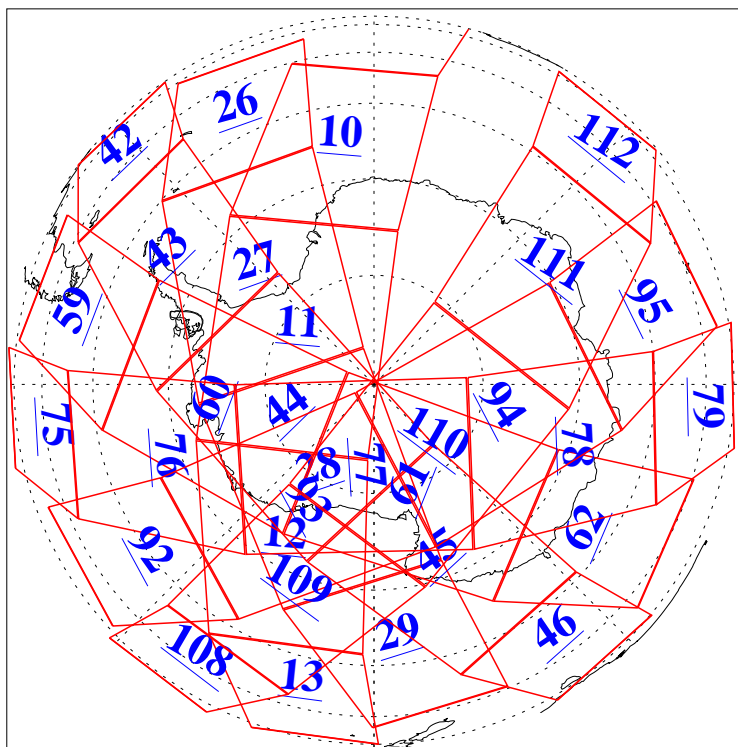

L1B Availability
AMSU Granules: 240
HSB Granules: 0
AIRS Granules: 240

18 Dec 2015
DoY 352
Aqua Day 4976
Granules: 1 to 120

Granules: 121 to 240

Legend: AMSU Available, HSB Available, AIRS Available

L1B Availability
AMSU Granules: 240
HSB Granules: 0
AIRS Granules: 240

18 Dec 2015
DoY 352
Aqua Day 4976

Ascending Granules

Descending Granules

Legend: AMSU Available, HSB Available, AIRS Available

L1B Availability
AMSU Granules: 240
HSB Granules: 0
AIRS Granules: 240

18 Dec 2015
DoY 352
Aqua Day 4976

Northern Hemisphere Granules

Southern Hemisphere Granules

Legend: AMSU Available, HSB Available, AIRS Available