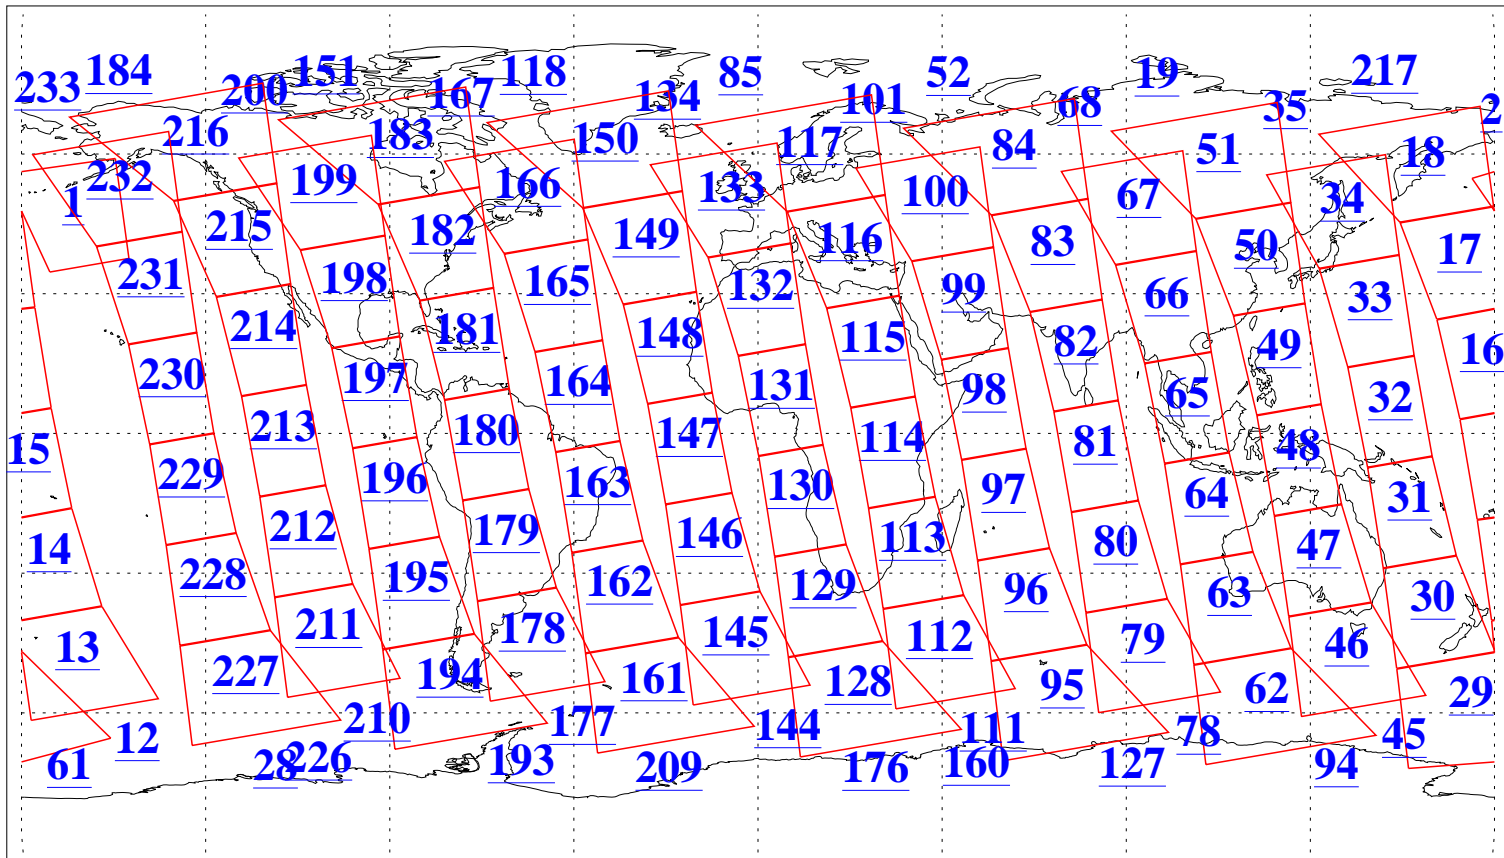

L1B Availability
AMSU Granules: 240
HSB Granules: 0
AIRS Granules: 240

18 Dec 2015
DoY 352
Aqua Day 4976
Granules: 1 to 120

Granules: 121 to 240

Legend: AMSU Available, HSB Available, AIRS Available

L1B Availability
AMSU Granules: 240
HSB Granules: 0
AIRS Granules: 240

18 Dec 2015
DoY 352
Aqua Day 4976

Ascending Granules

Descending Granules

Legend: AMSU Available, HSB Available, AIRS Available

L1B Availability
AMSU Granules: 240
HSB Granules: 0
AIRS Granules: 240

18 Dec 2015
DoY 352
Aqua Day 4976

Northern Hemisphere Granules

Southern Hemisphere Granules

Legend: AMSU Available, HSB Available, AIRS Available