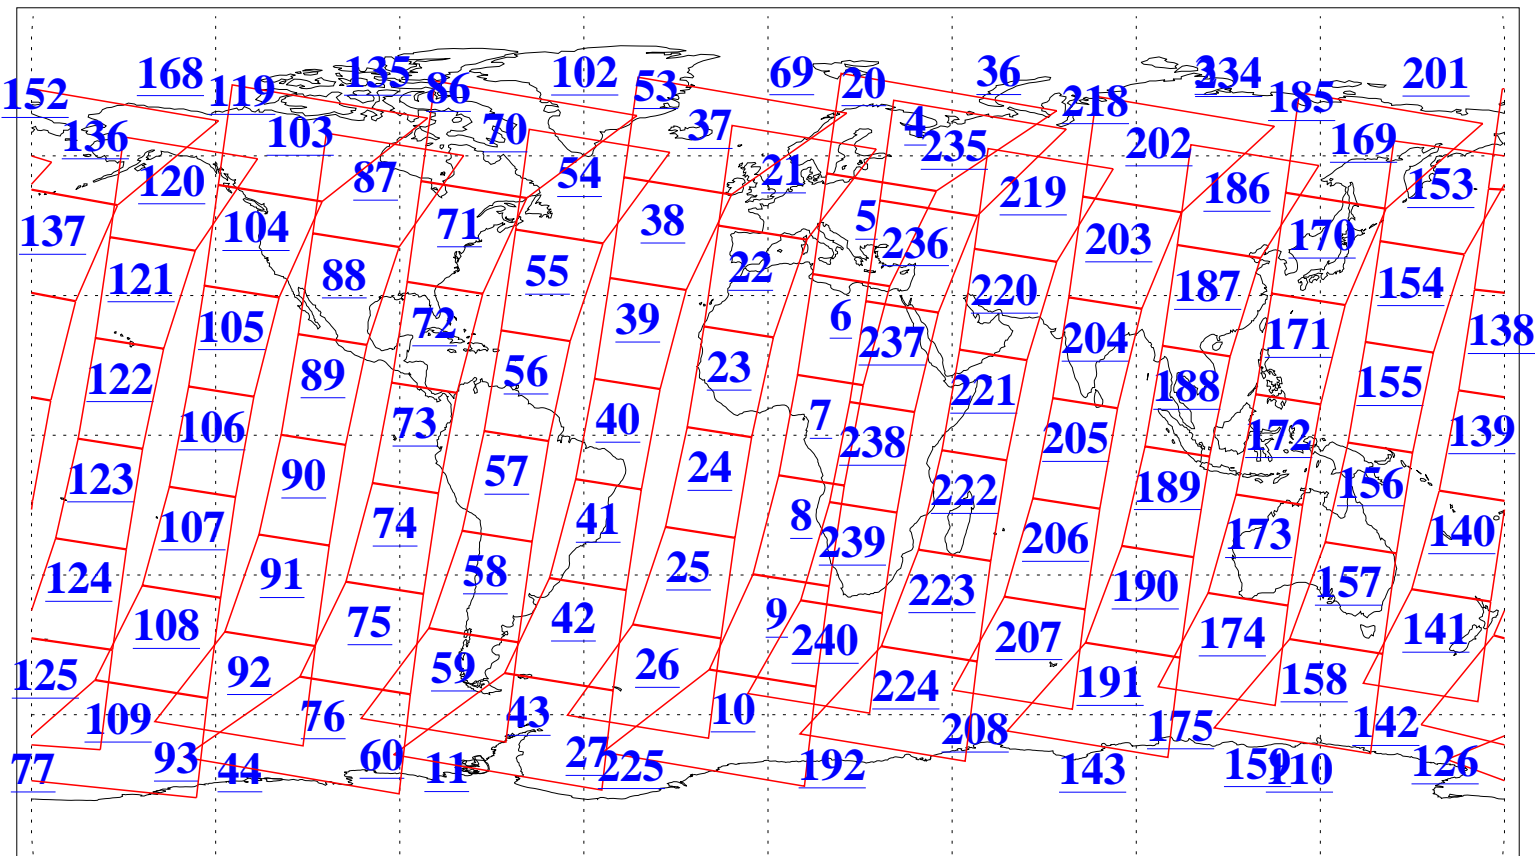

L1B Availability
AMSU Granules: 240
HSB Granules: 0
AIRS Granules: 240

18 Dec 2015
DoY 352
Aqua Day 4976
Granules: 1 to 120

Granules: 121 to 240

Legend: AMSU Available, HSB Available, AIRS Available

L1B Availability
AMSU Granules: 240
HSB Granules: 0
AIRS Granules: 240

18 Dec 2015
DoY 352
Aqua Day 4976

Ascending Granules

Descending Granules

Legend: AMSU Available, HSB Available, AIRS Available

L1B Availability
AMSU Granules: 240
HSB Granules: 0
AIRS Granules: 240

18 Dec 2015
DoY 352
Aqua Day 4976

Northern Hemisphere Granules

Southern Hemisphere Granules

Legend: AMSU Available, HSB Available, AIRS Available