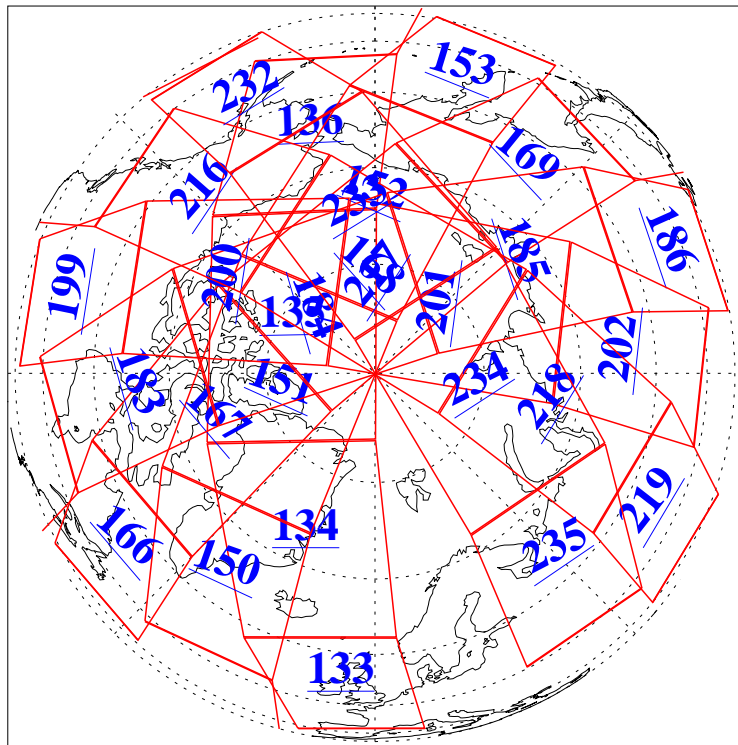

18 Dec 2015
DoY 352
Aqua Day 4976

Ascending Granules

Descending Granules

Legend: AMSU Available, HSB Available, AIRS Available

L1B Availability
AMSU Granules: 240
HSB Granules: 0
AIRS Granules: 240

18 Dec 2015
DoY 352
Aqua Day 4976

Northern Hemisphere Granules

Southern Hemisphere Granules

Legend: AMSU Available, HSB Available, AIRS Available