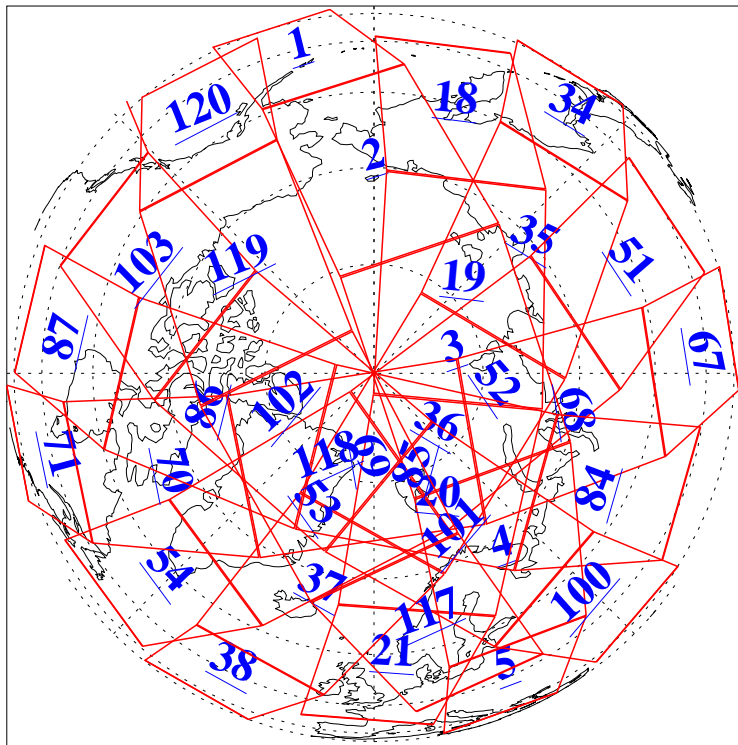

L1B Availability
AMSU Granules: 240
HSB Granules: 0
AIRS Granules: 240

18 Dec 2015
DoY 352
Aqua Day 4976
Granules: 1 to 120

Granules: 121 to 240

Legend: AMSU Available, HSB Available, AIRS Available

L1B Availability
AMSU Granules: 240
HSB Granules: 0
AIRS Granules: 240

18 Dec 2015
DoY 352
Aqua Day 4976

Ascending Granules

Descending Granules

Legend: AMSU Available, HSB Available, AIRS Available

L1B Availability
AMSU Granules: 240
HSB Granules: 0
AIRS Granules: 240

18 Dec 2015
DoY 352
Aqua Day 4976

Northern Hemisphere Granules

Southern Hemisphere Granules

Legend: AMSU Available, HSB Available, AIRS Available