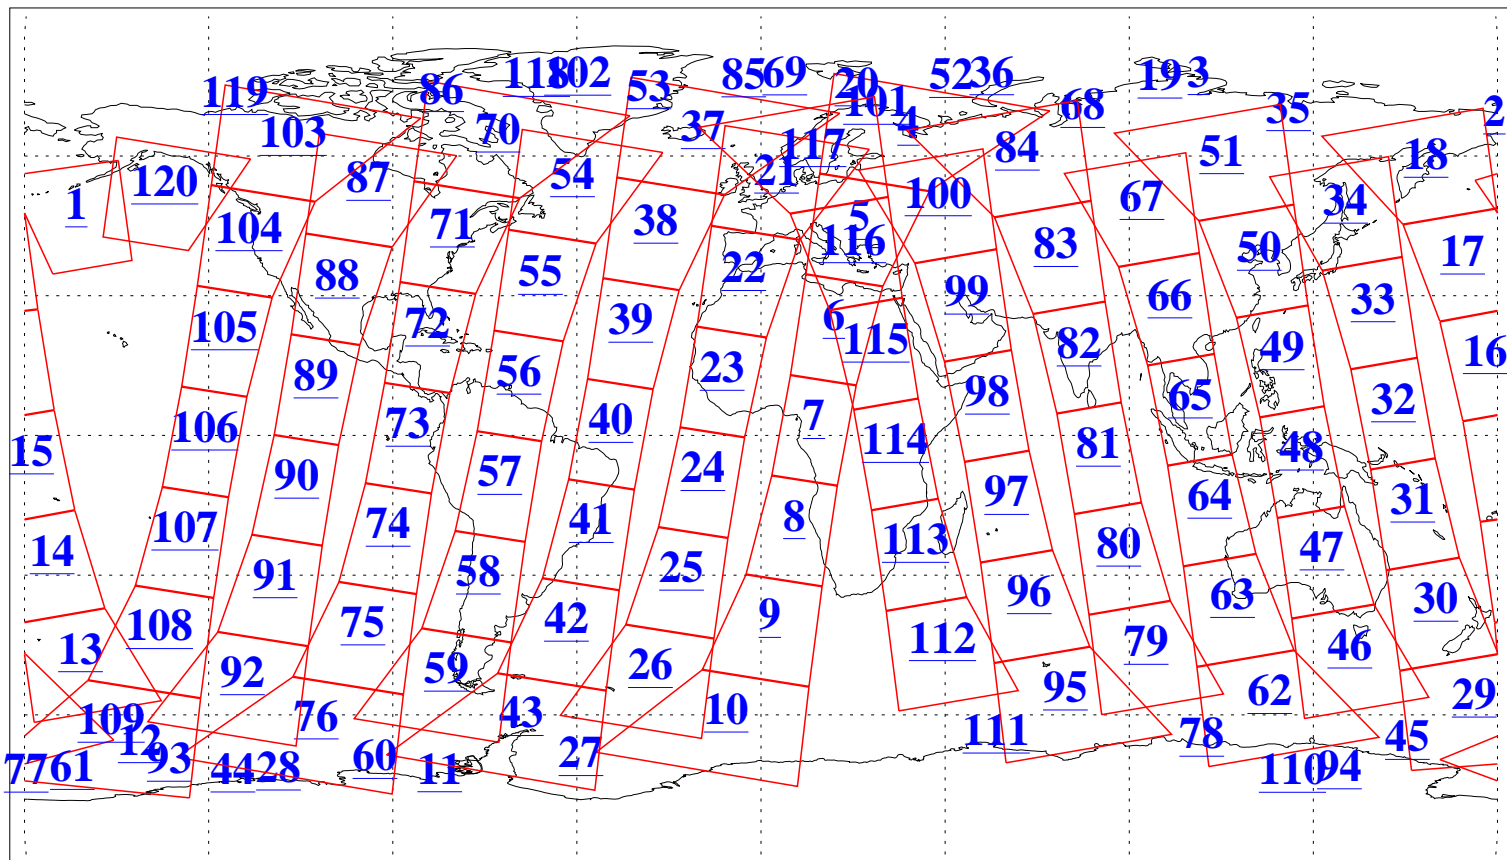

L1B Availability
AMSU Granules: 240
HSB Granules: 0
AIRS Granules: 240

18 Dec 2015
DoY 352
Aqua Day 4976
Granules: 1 to 120

Granules: 121 to 240

Legend: AMSU Available, HSB Available, AIRS Available

L1B Availability
AMSU Granules: 240
HSB Granules: 0
AIRS Granules: 240

18 Dec 2015
DoY 352
Aqua Day 4976

Ascending Granules

Descending Granules

Legend: AMSU Available, HSB Available, AIRS Available

L1B Availability
AMSU Granules: 240
HSB Granules: 0
AIRS Granules: 240

18 Dec 2015
DoY 352
Aqua Day 4976

Northern Hemisphere Granules

Southern Hemisphere Granules

Legend: AMSU Available, HSB Available, AIRS Available