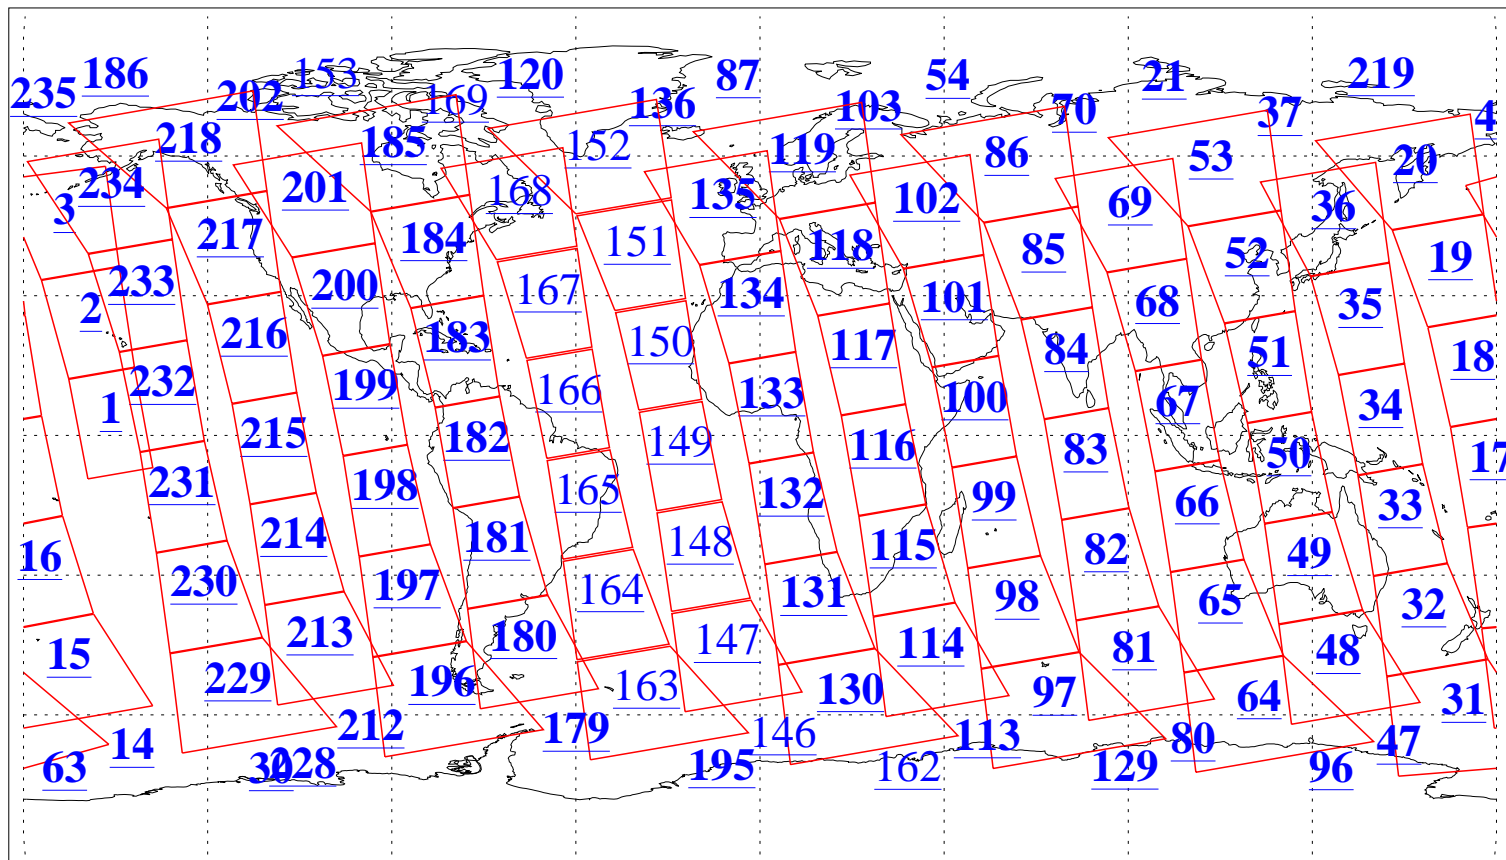

L1B Availability
AMSU Granules: 240
HSB Granules: 0
AIRS Granules: 207

16 Dec 2015
DoY 350
Aqua Day 4974
Granules: 1 to 120

Granules: 121 to 240

Legend: AMSU Available, *HSB Available*, **AIRS Available**

L1B Availability
AMSU Granules: 240
HSB Granules: 0
AIRS Granules: 207

16 Dec 2015
DoY 350
Aqua Day 4974

Ascending Granules

Descending Granules

Legend: AMSU Available, HSB Available, AIRS Available

L1B Availability
 AMSU Granules: 240
 HSB Granules: 0
 AIRS Granules: 207

16 Dec 2015
 DoY 350
 Aqua Day 4974

Northern Hemisphere Granules

Southern Hemisphere Granules

Legend: AMSU Available, HSB Available, AIRS Available