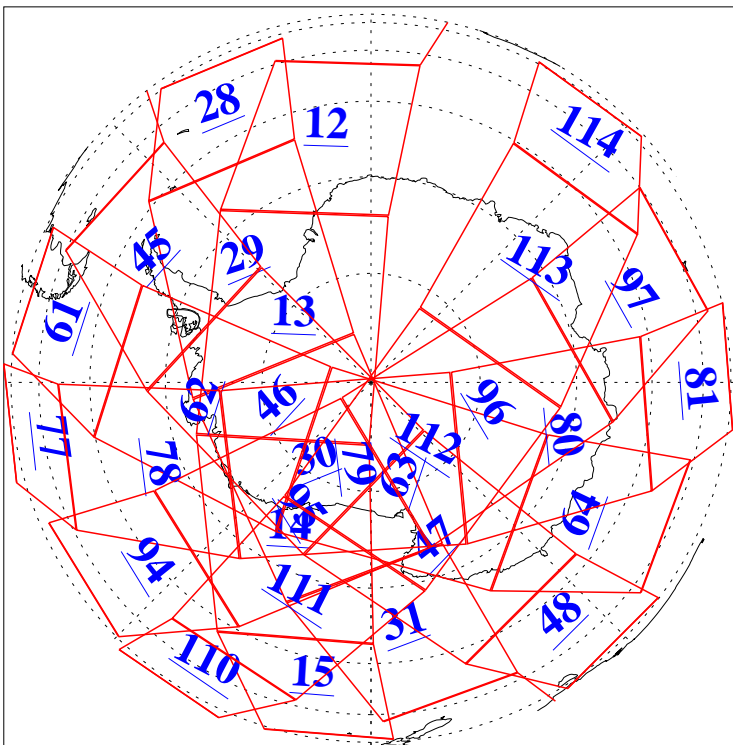

L1B Availability
AMSU Granules: 240
HSB Granules: 0
AIRS Granules: 207

16 Dec 2015
DoY 350
Aqua Day 4974
Granules: 1 to 120

Granules: 121 to 240

Legend: AMSU Available, *HSB Available*, **AIRS Available**

L1B Availability
AMSU Granules: 240
HSB Granules: 0
AIRS Granules: 207

16 Dec 2015
DoY 350
Aqua Day 4974

Ascending Granules

Descending Granules

Legend: AMSU Available, HSB Available, AIRS Available

L1B Availability
 AMSU Granules: 240
 HSB Granules: 0
 AIRS Granules: 207

16 Dec 2015
 DoY 350
 Aqua Day 4974

Northern Hemisphere Granules

Southern Hemisphere Granules

Legend: AMSU Available, HSB Available, AIRS Available