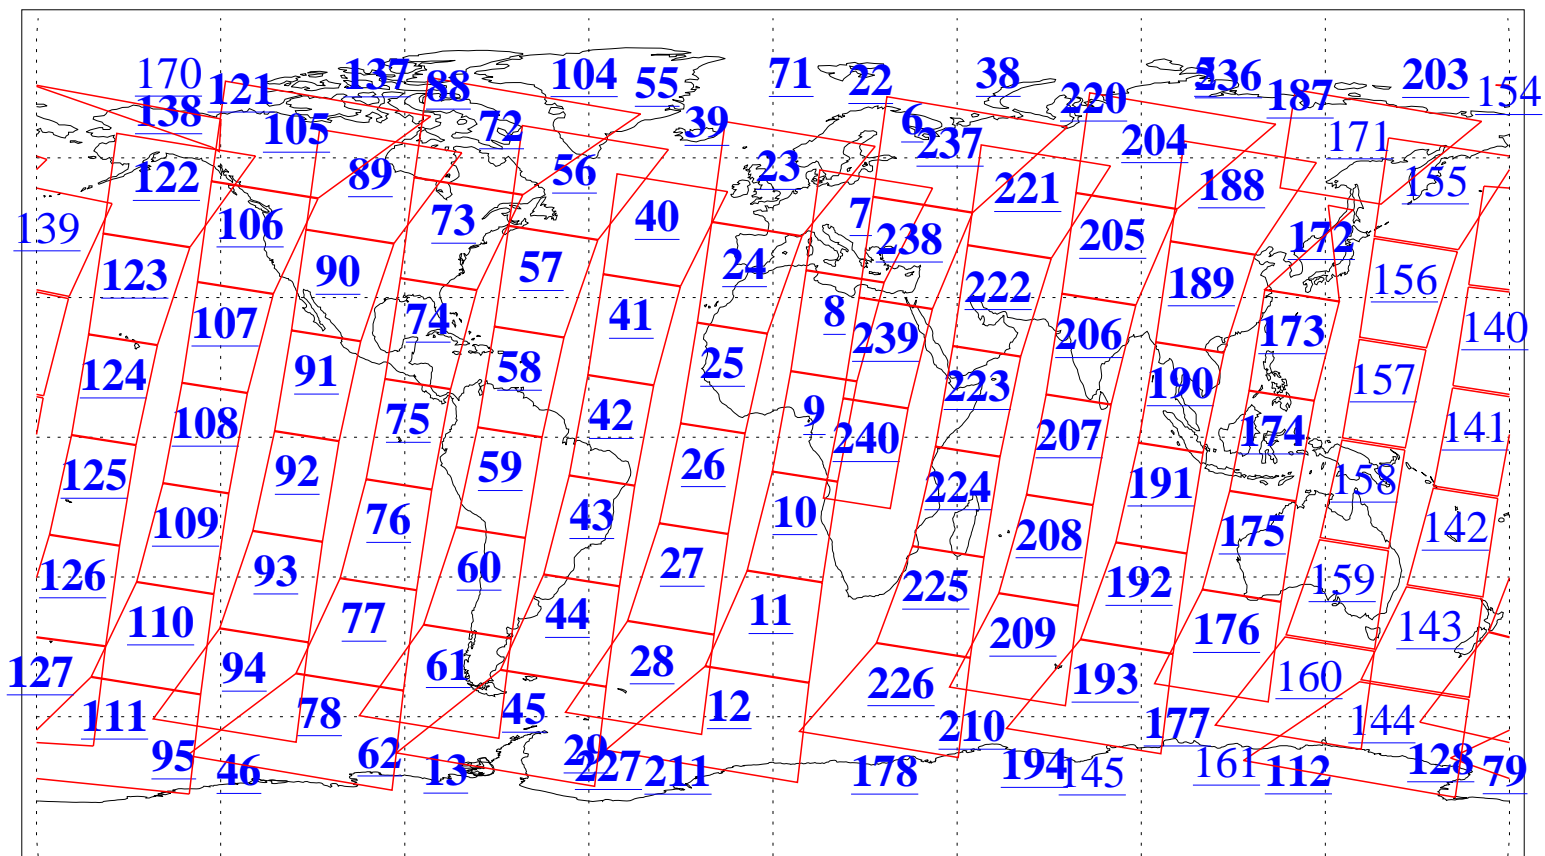

L1B Availability
AMSU Granules: 240
HSB Granules: 0
AIRS Granules: 207

16 Dec 2015
DoY 350
Aqua Day 4974
Granules: 1 to 120

Granules: 121 to 240

Legend: AMSU Available, *HSB Available*, **AIRS Available**

L1B Availability
AMSU Granules: 240
HSB Granules: 0
AIRS Granules: 207

16 Dec 2015
DoY 350
Aqua Day 4974

Ascending Granules

Descending Granules

Legend: AMSU Available, HSB Available, AIRS Available

L1B Availability
 AMSU Granules: 240
 HSB Granules: 0
 AIRS Granules: 207