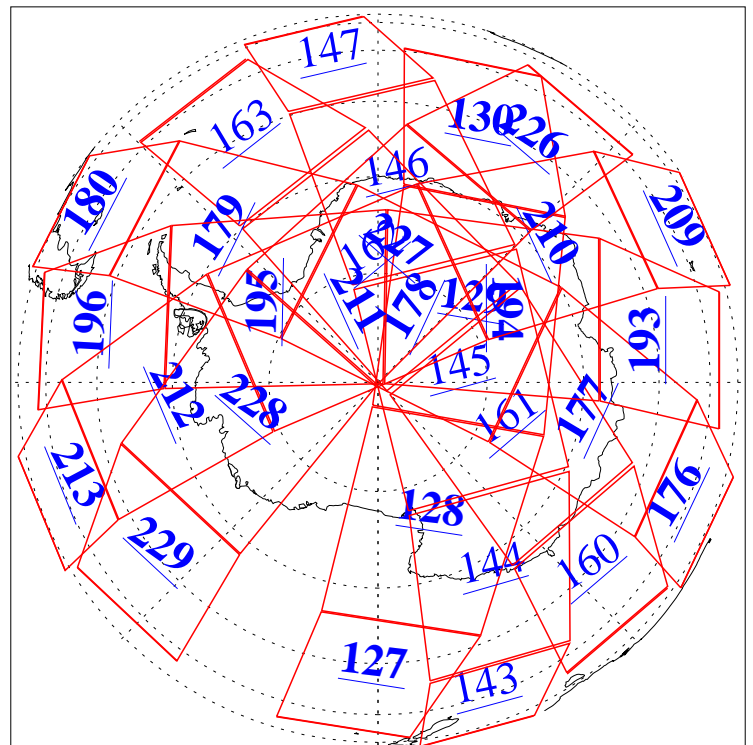

Legend: AMSU Available, HSB Available, AIRS Available