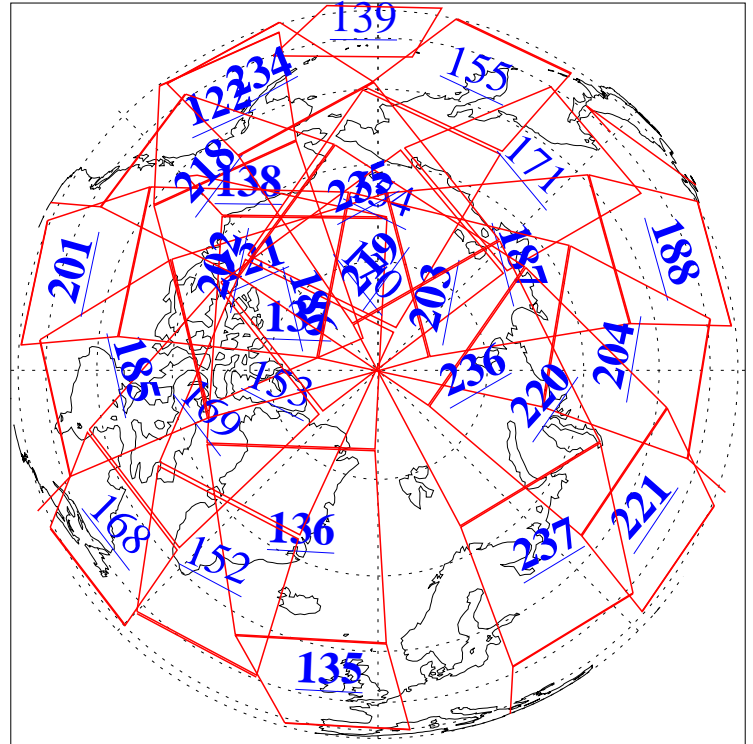

L1B Availability
AMSU Granules: 240
HSB Granules: 0
AIRS Granules: 207

16 Dec 2015
DoY 350
Aqua Day 4974
Granules: 1 to 120

Granules: 121 to 240

Legend: AMSU Available, *HSB Available*, **AIRS Available**

L1B Availability
AMSU Granules: 240
HSB Granules: 0
AIRS Granules: 207

16 Dec 2015
DoY 350
Aqua Day 4974

Ascending Granules

Descending Granules

Legend: AMSU Available, HSB Available, AIRS Available

L1B Availability
 AMSU Granules: 240
 HSB Granules: 0
 AIRS Granules: 207

16 Dec 2015
 DoY 350
 Aqua Day 4974

Northern Hemisphere Granules

Southern Hemisphere Granules

Legend: AMSU Available, HSB Available, AIRS Available