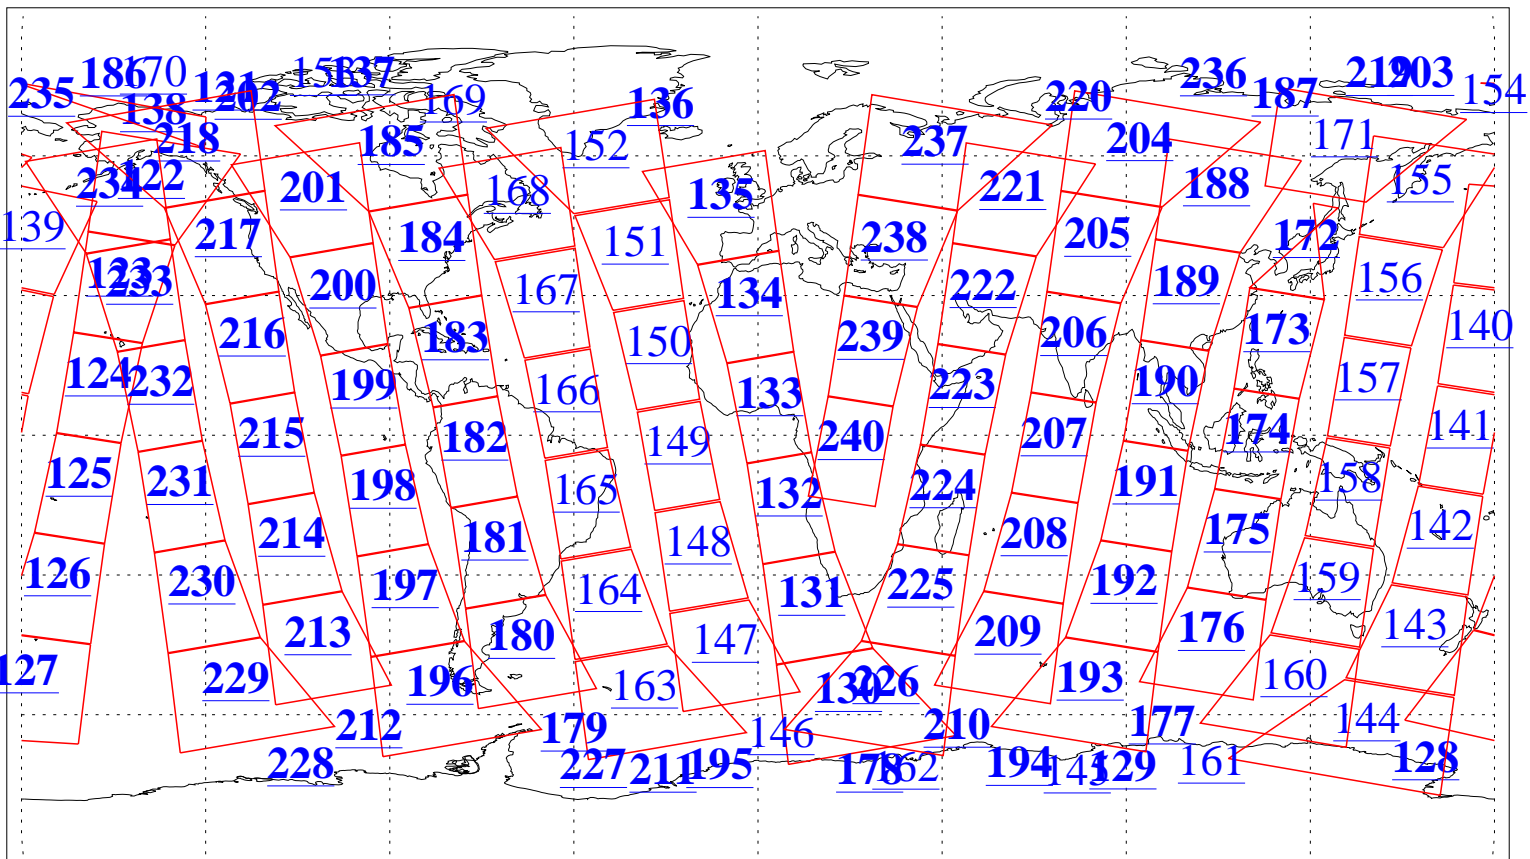

L1B Availability
AMSU Granules: 240
HSB Granules: 0
AIRS Granules: 207

16 Dec 2015
DoY 350
Aqua Day 4974
Granules: 1 to 120

Granules: 121 to 240

Legend: AMSU Available, *HSB Available*, **AIRS Available**

L1B Availability
AMSU Granules: 240
HSB Granules: 0
AIRS Granules: 207

16 Dec 2015
DoY 350
Aqua Day 4974

Ascending Granules

Descending Granules

Legend: AMSU Available, HSB Available, AIRS Available

L1B Availability
 AMSU Granules: 240
 HSB Granules: 0
 AIRS Granules: 207

16 Dec 2015
 DoY 350
 Aqua Day 4974

Northern Hemisphere Granules

Southern Hemisphere Granules

Legend: AMSU Available, HSB Available, AIRS Available