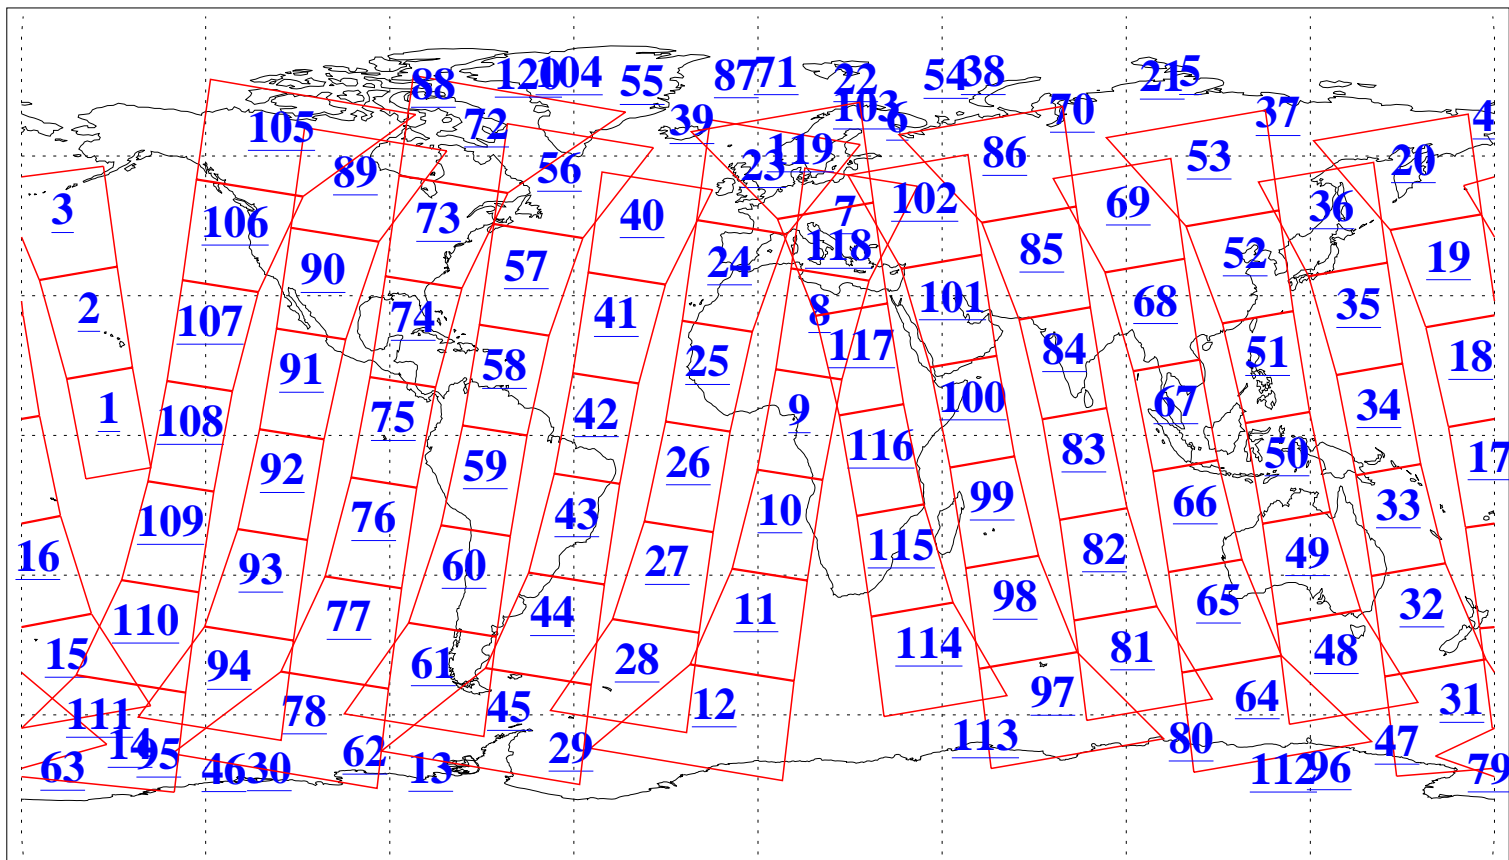

L1B Availability
AMSU Granules: 240
HSB Granules: 0
AIRS Granules: 207

16 Dec 2015
DoY 350
Aqua Day 4974
Granules: 1 to 120

Granules: 121 to 240

Legend: AMSU Available, *HSB Available*, **AIRS Available**

L1B Availability
AMSU Granules: 240
HSB Granules: 0
AIRS Granules: 207

16 Dec 2015
DoY 350
Aqua Day 4974

Ascending Granules

Descending Granules

Legend: AMSU Available, HSB Available, AIRS Available

L1B Availability
 AMSU Granules: 240
 HSB Granules: 0
 AIRS Granules: 207

16 Dec 2015
 DoY 350
 Aqua Day 4974

Northern Hemisphere Granules

Southern Hemisphere Granules

Legend: AMSU Available, HSB Available, AIRS Available