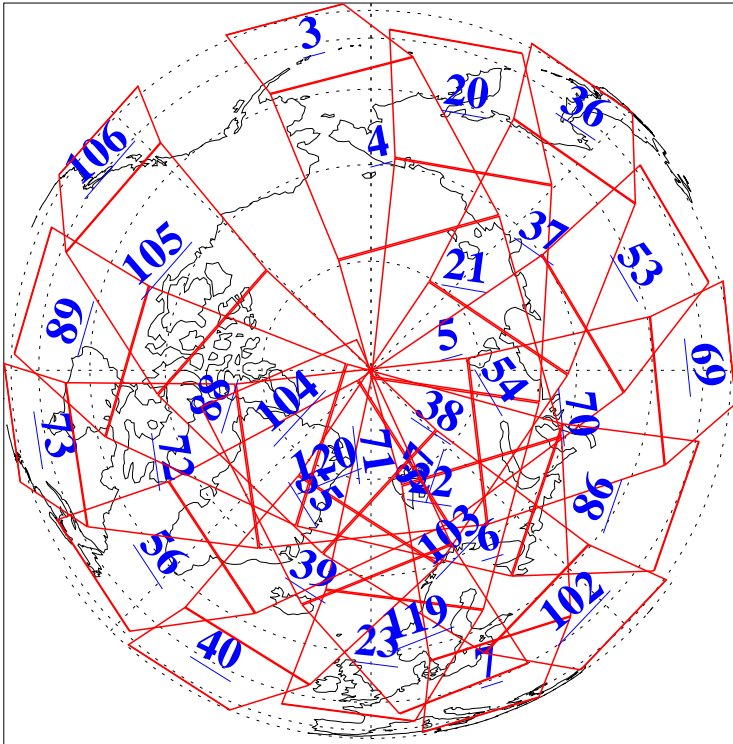

L1B Availability
AMSU Granules: 240
HSB Granules: 0
AIRS Granules: 207

16 Dec 2015
DoY 350
Aqua Day 4974
Granules: 1 to 120

Granules: 121 to 240

Legend: AMSU Available, *HSB Available*, **AIRS Available**

L1B Availability
AMSU Granules: 240
HSB Granules: 0
AIRS Granules: 207

16 Dec 2015
DoY 350
Aqua Day 4974

Ascending Granules

Descending Granules

Legend: AMSU Available, HSB Available, AIRS Available

L1B Availability
 AMSU Granules: 240
 HSB Granules: 0
 AIRS Granules: 207

16 Dec 2015
 DoY 350
 Aqua Day 4974

Northern Hemisphere Granules

Southern Hemisphere Granules

Legend: AMSU Available, HSB Available, AIRS Available