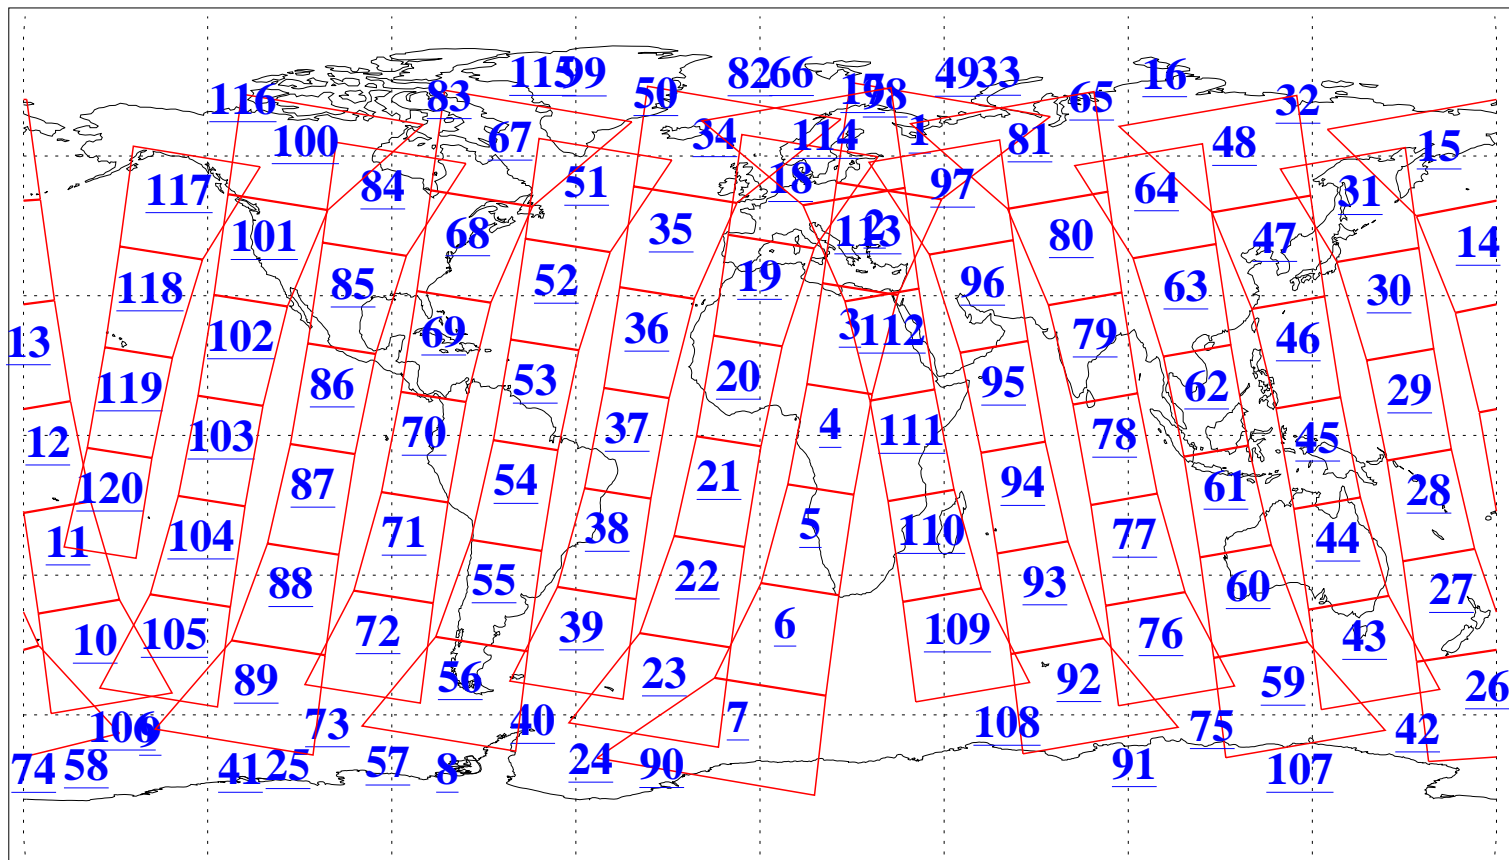

L1B Availability
AMSU Granules: 240
HSB Granules: 0
AIRS Granules: 240

13 Dec 2015
DoY 347
Aqua Day 4971
Granules: 1 to 120

Granules: 121 to 240

Legend: AMSU Available, HSB Available, AIRS Available

L1B Availability
AMSU Granules: 240
HSB Granules: 0
AIRS Granules: 240

13 Dec 2015
DoY 347
Aqua Day 4971

Ascending Granules

Descending Granules

Legend: AMSU Available, HSB Available, AIRS Available

L1B Availability
 AMSU Granules: 240
 HSB Granules: 0
 AIRS Granules: 240

13 Dec 2015
 DoY 347
 Aqua Day 4971

Northern Hemisphere Granules

Southern Hemisphere Granules

Legend: AMSU Available, HSB Available, AIRS Available