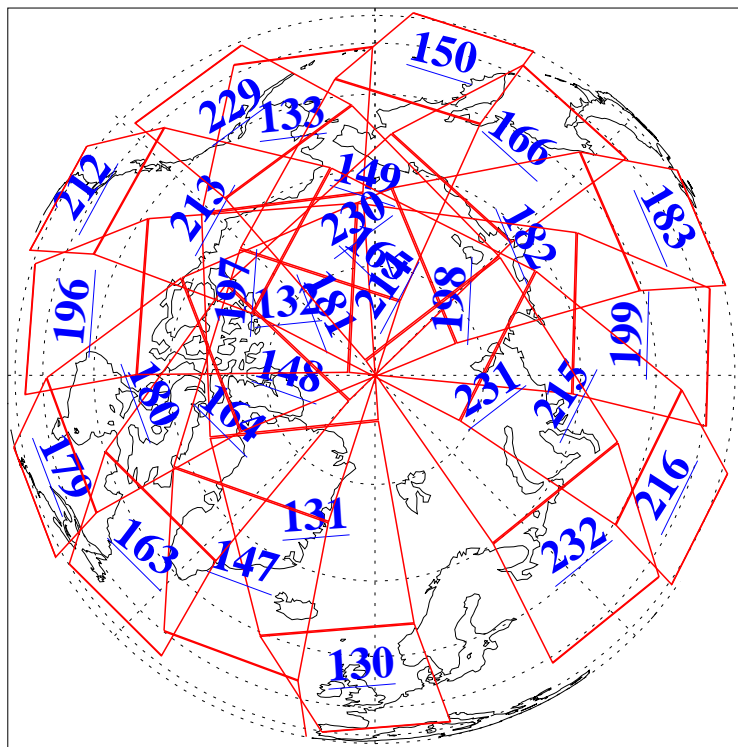

L1B Availability
AMSU Granules: 240
HSB Granules: 0
AIRS Granules: 240

13 Dec 2015
DoY 347
Aqua Day 4971
Granules: 1 to 120

Granules: 121 to 240

Legend: AMSU Available, HSB Available, AIRS Available

L1B Availability
AMSU Granules: 240
HSB Granules: 0
AIRS Granules: 240

13 Dec 2015
DoY 347
Aqua Day 4971

Ascending Granules

Descending Granules

Legend: AMSU Available, HSB Available, AIRS Available

L1B Availability
 AMSU Granules: 240
 HSB Granules: 0
 AIRS Granules: 240

13 Dec 2015
 DoY 347
 Aqua Day 4971

Northern Hemisphere Granules

Southern Hemisphere Granules

Legend: AMSU Available, HSB Available, AIRS Available