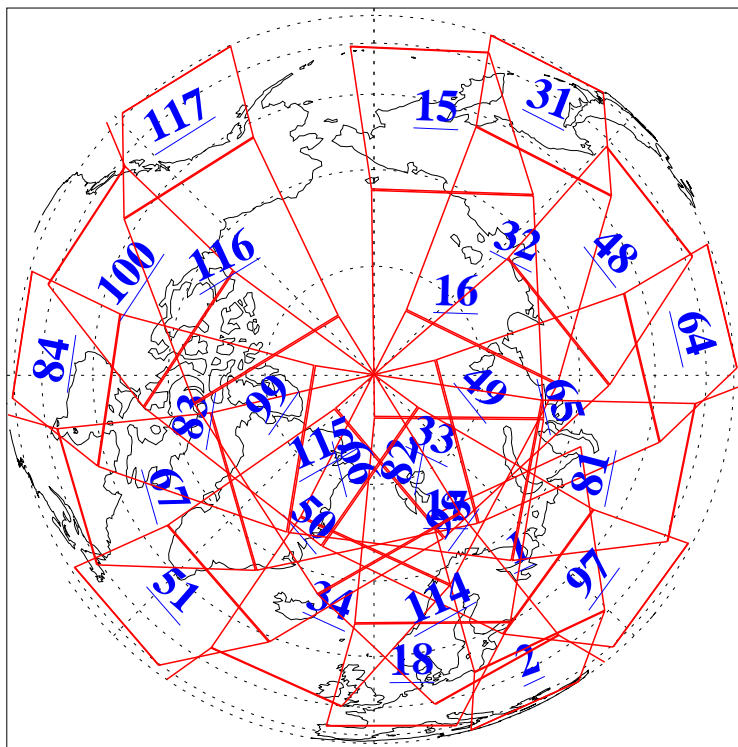

L1B Availability
AMSU Granules: 240
HSB Granules: 0
AIRS Granules: 240

13 Dec 2015
DoY 347
Aqua Day 4971
Granules: 1 to 120

Granules: 121 to 240

Legend: AMSU Available, HSB Available, AIRS Available

L1B Availability
AMSU Granules: 240
HSB Granules: 0
AIRS Granules: 240

13 Dec 2015
DoY 347
Aqua Day 4971

Ascending Granules

Descending Granules

Legend: AMSU Available, HSB Available, AIRS Available

L1B Availability
 AMSU Granules: 240
 HSB Granules: 0
 AIRS Granules: 240

13 Dec 2015
 DoY 347
 Aqua Day 4971

Northern Hemisphere Granules

Southern Hemisphere Granules

Legend: AMSU Available, HSB Available, AIRS Available