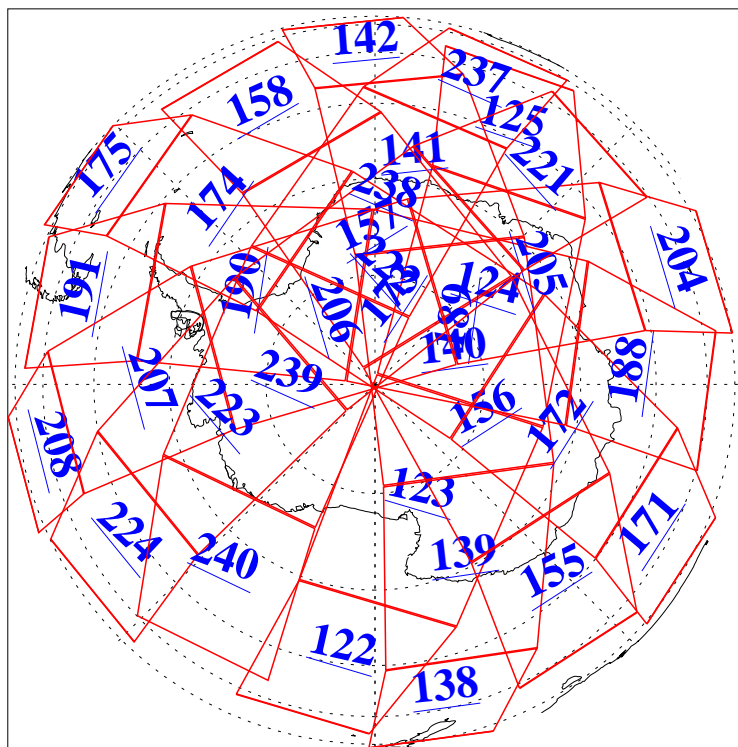

L1B Availability
AMSU Granules: 240
HSB Granules: 0
AIRS Granules: 240

13 Dec 2015
DoY 347
Aqua Day 4971
Granules: 1 to 120

Granules: 121 to 240

Legend: AMSU Available, HSB Available, AIRS Available

L1B Availability
AMSU Granules: 240
HSB Granules: 0
AIRS Granules: 240

13 Dec 2015
DoY 347
Aqua Day 4971

Ascending Granules

Descending Granules

Legend: AMSU Available, HSB Available, AIRS Available

L1B Availability
 AMSU Granules: 240
 HSB Granules: 0
 AIRS Granules: 240

13 Dec 2015
 DoY 347
 Aqua Day 4971

Northern Hemisphere Granules

Southern Hemisphere Granules

Legend: AMSU Available, HSB Available, AIRS Available