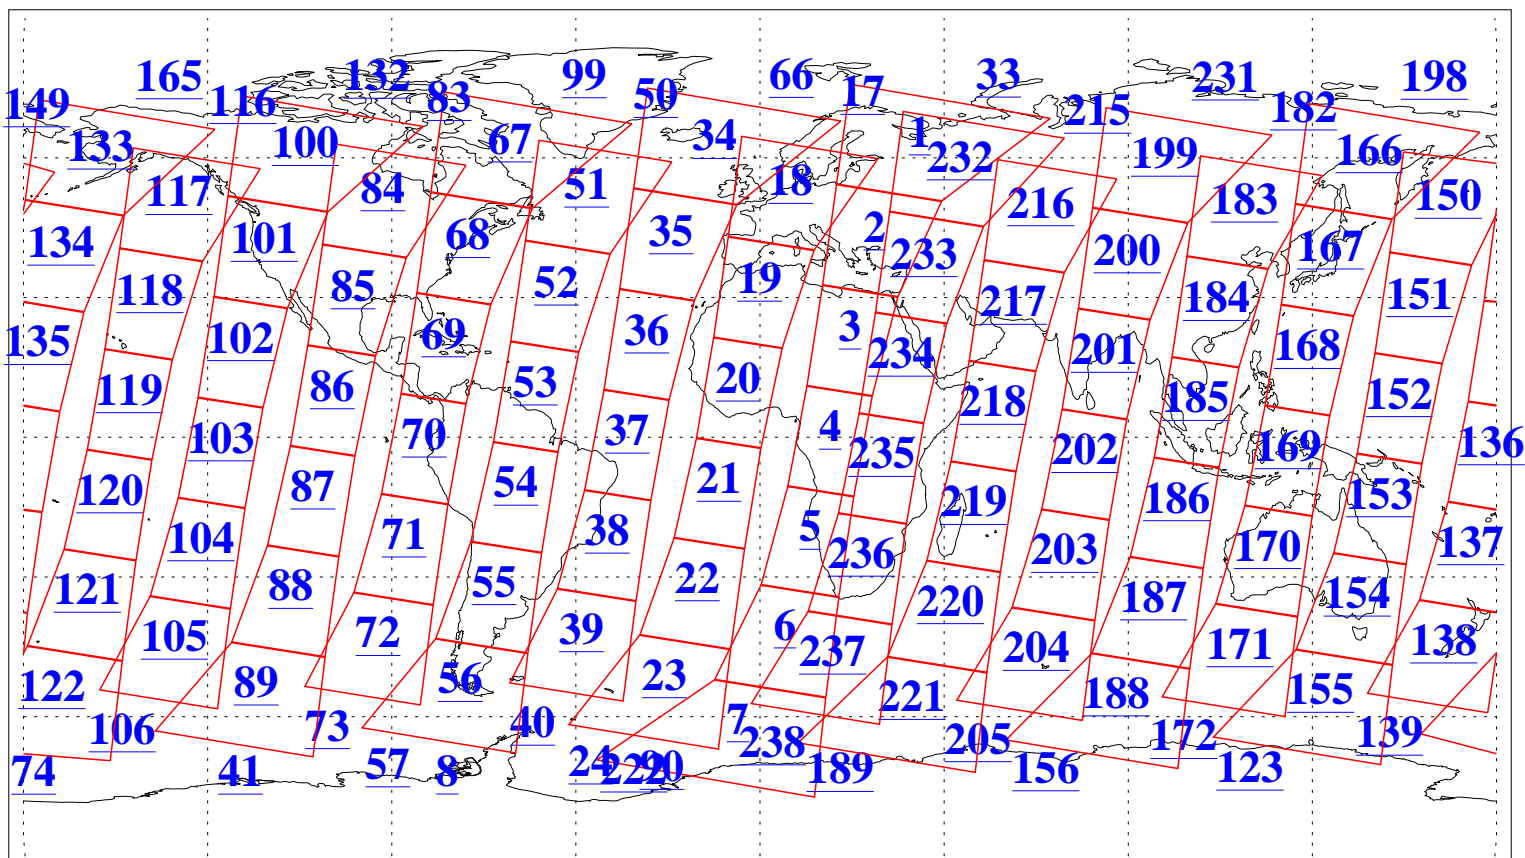

L1B Availability
AMSU Granules: 240
HSB Granules: 0
AIRS Granules: 240

13 Dec 2015
DoY 347
Aqua Day 4971
Granules: 1 to 120

Granules: 121 to 240

Legend: AMSU Available, HSB Available, AIRS Available

L1B Availability
AMSU Granules: 240
HSB Granules: 0
AIRS Granules: 240

13 Dec 2015
DoY 347
Aqua Day 4971

Ascending Granules

Descending Granules

Legend: AMSU Available, HSB Available, AIRS Available

L1B Availability
 AMSU Granules: 240
 HSB Granules: 0
 AIRS Granules: 240

13 Dec 2015
 DoY 347
 Aqua Day 4971

Northern Hemisphere Granules

Southern Hemisphere Granules

Legend: AMSU Available, HSB Available, AIRS Available