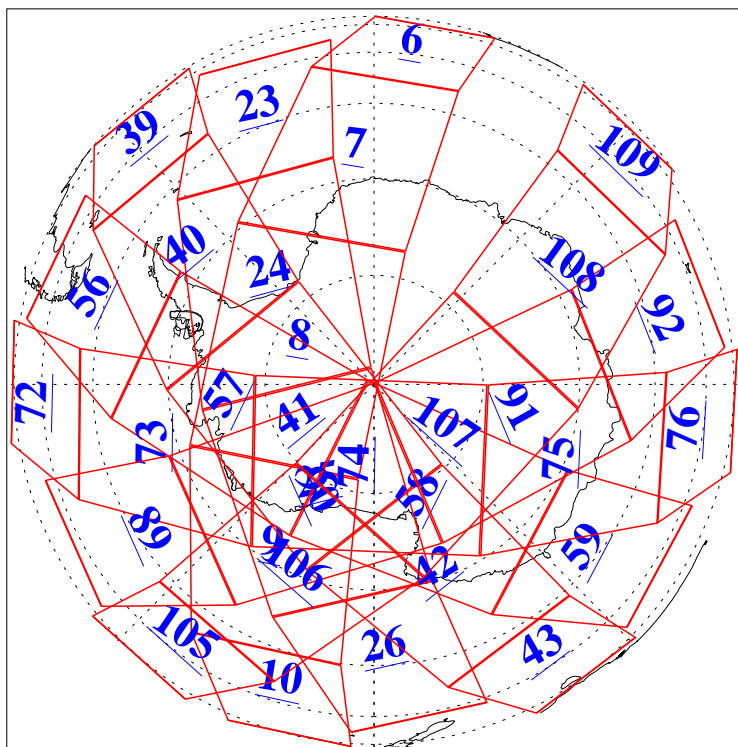

L1B Availability
AMSU Granules: 240
HSB Granules: 0
AIRS Granules: 240

13 Dec 2015
DoY 347
Aqua Day 4971
Granules: 1 to 120

Granules: 121 to 240

Legend: AMSU Available, HSB Available, AIRS Available

L1B Availability
AMSU Granules: 240
HSB Granules: 0
AIRS Granules: 240

13 Dec 2015
DoY 347
Aqua Day 4971

Ascending Granules

Descending Granules

Legend: AMSU Available, HSB Available, AIRS Available

L1B Availability
 AMSU Granules: 240
 HSB Granules: 0
 AIRS Granules: 240

13 Dec 2015
 DoY 347
 Aqua Day 4971

Northern Hemisphere Granules

Southern Hemisphere Granules

Legend: AMSU Available, HSB Available, AIRS Available