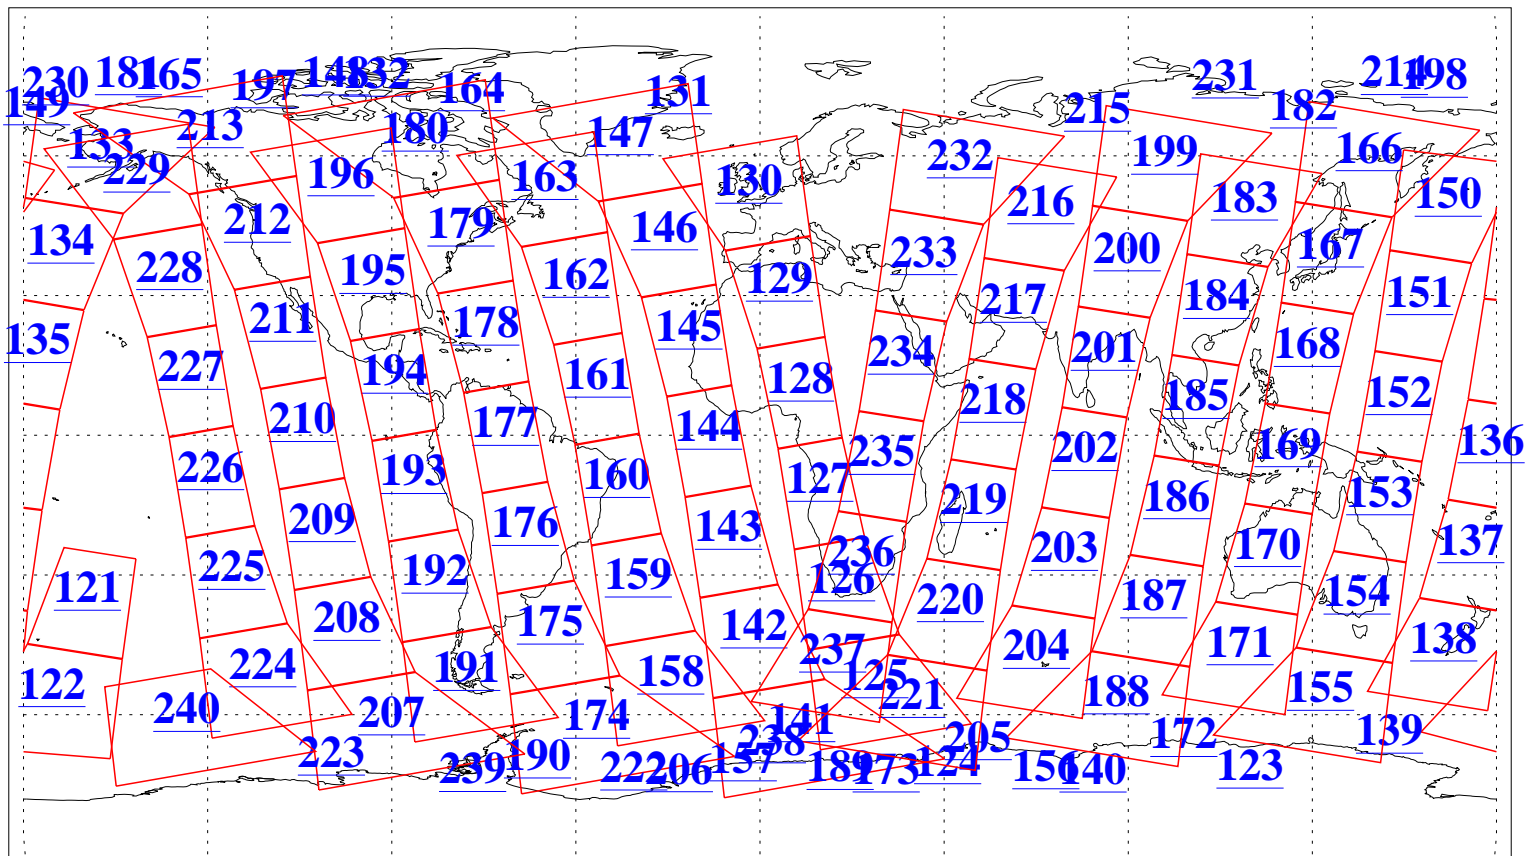

L1B Availability
AMSU Granules: 240
HSB Granules: 0
AIRS Granules: 240

13 Dec 2015
DoY 347
Aqua Day 4971
Granules: 1 to 120

Granules: 121 to 240

Legend: AMSU Available, HSB Available, AIRS Available

L1B Availability
AMSU Granules: 240
HSB Granules: 0
AIRS Granules: 240

13 Dec 2015
DoY 347
Aqua Day 4971

Ascending Granules

Descending Granules

Legend: AMSU Available, HSB Available, AIRS Available

L1B Availability
 AMSU Granules: 240
 HSB Granules: 0
 AIRS Granules: 240

13 Dec 2015
 DoY 347
 Aqua Day 4971

Northern Hemisphere Granules

Southern Hemisphere Granules

Legend: AMSU Available, HSB Available, AIRS Available