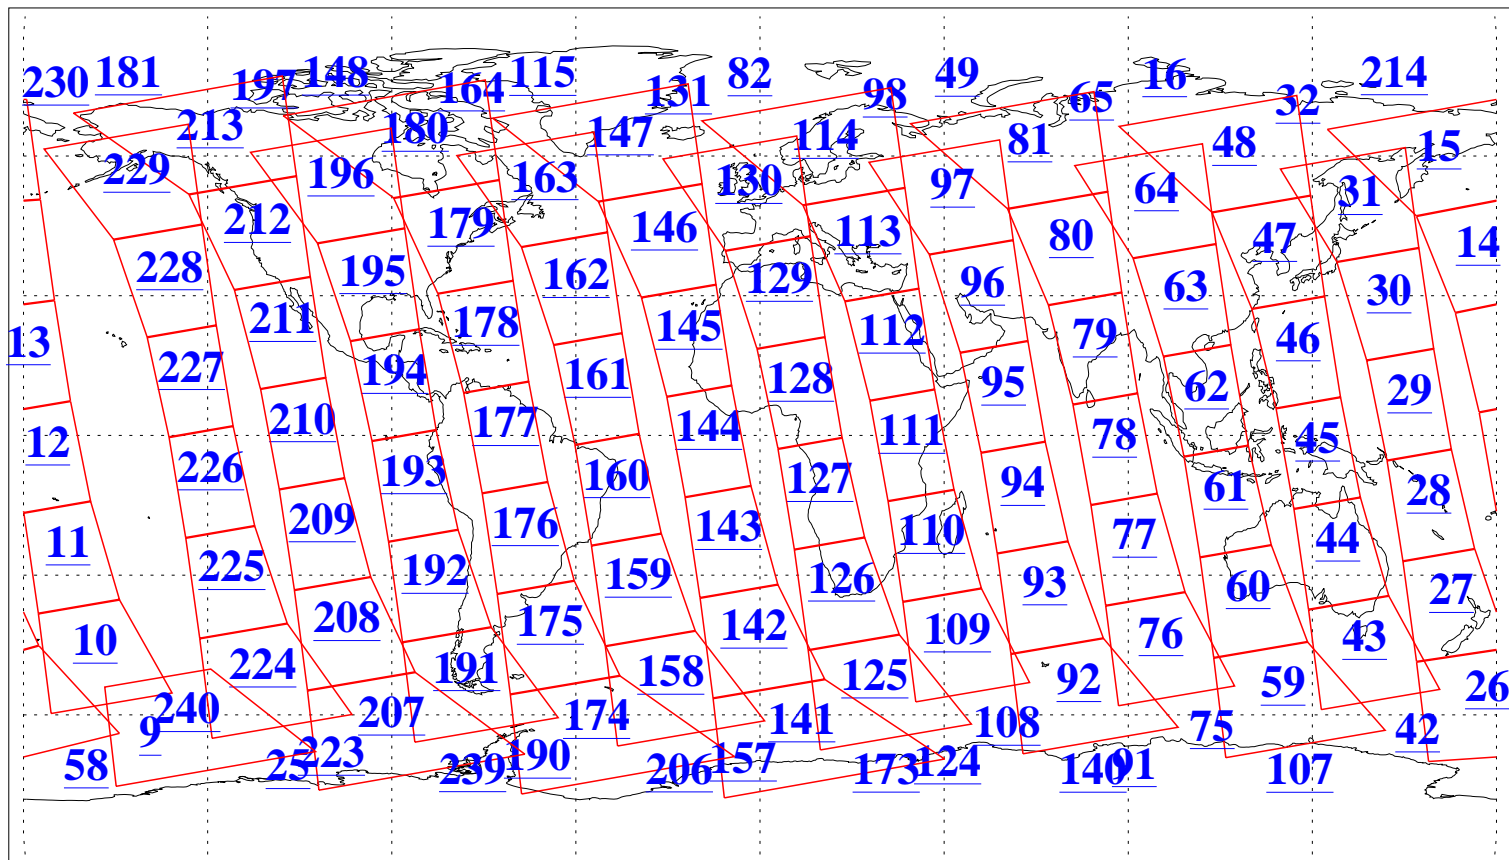

L1B Availability
AMSU Granules: 240
HSB Granules: 0
AIRS Granules: 240

13 Dec 2015
DoY 347
Aqua Day 4971
Granules: 1 to 120

Granules: 121 to 240

Legend: AMSU Available, HSB Available, AIRS Available

L1B Availability
AMSU Granules: 240
HSB Granules: 0
AIRS Granules: 240

13 Dec 2015
DoY 347
Aqua Day 4971

Ascending Granules

Descending Granules

Legend: AMSU Available, HSB Available, AIRS Available

L1B Availability
 AMSU Granules: 240
 HSB Granules: 0
 AIRS Granules: 240

13 Dec 2015
 DoY 347
 Aqua Day 4971

Northern Hemisphere Granules

Southern Hemisphere Granules

Legend: AMSU Available, HSB Available, AIRS Available