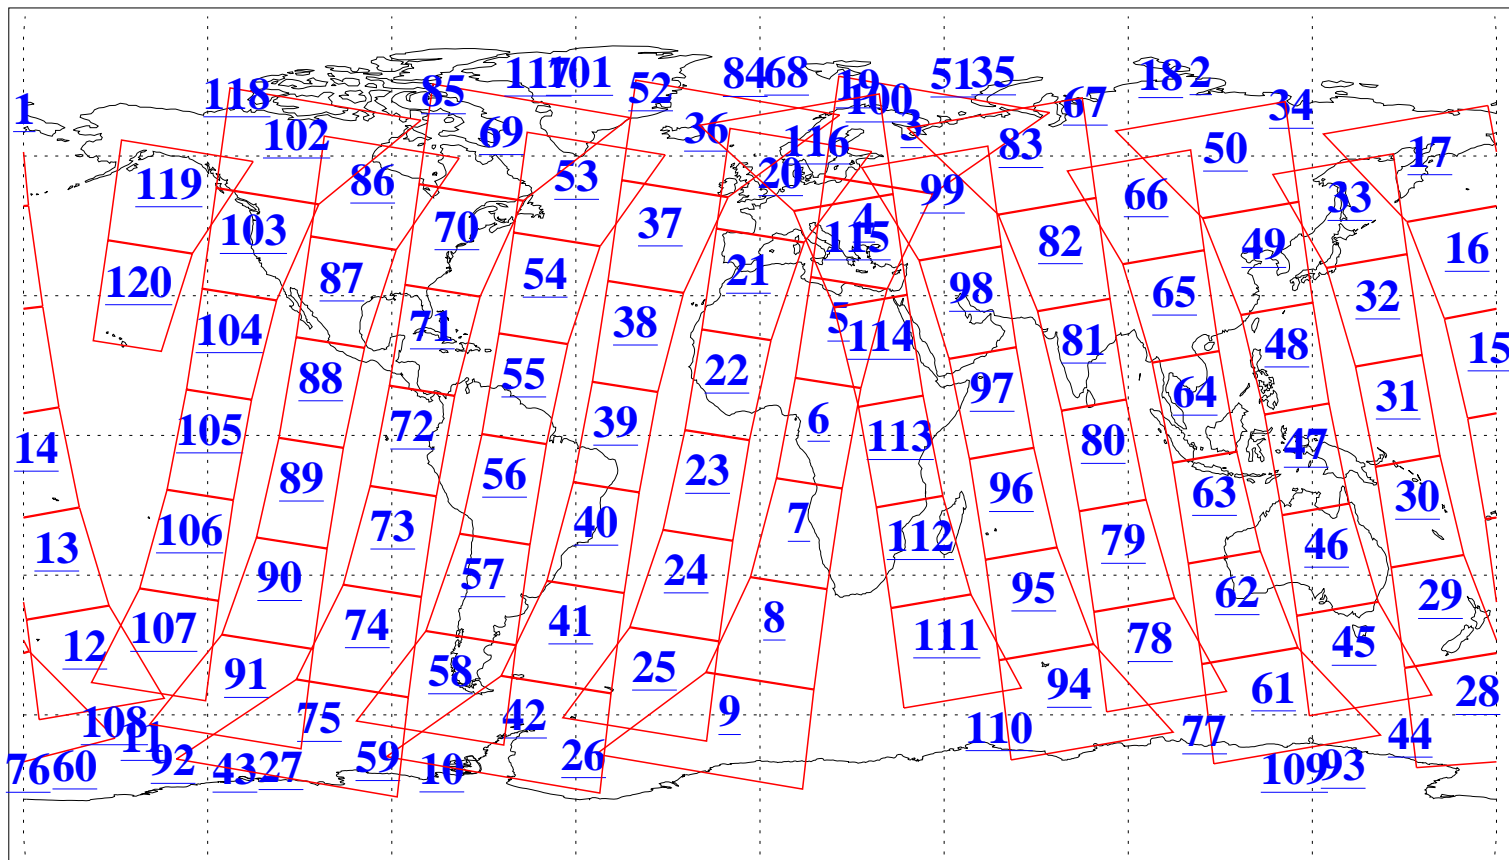

L1B Availability  
AMSU Granules: 240  
HSB Granules: 0  
AIRS Granules: 240

11 Dec 2015  
DoY 345  
Aqua Day 4969  
Granules: 1 to 120

Granules: 121 to 240

Legend: AMSU Available, HSB Available, AIRS Available

L1B Availability  
AMSU Granules: 240  
HSB Granules: 0  
AIRS Granules: 240

11 Dec 2015  
DoY 345  
Aqua Day 4969

Ascending Granules

Descending Granules

Legend: AMSU Available, HSB Available, AIRS Available

L1B Availability  
 AMSU Granules: 240  
 HSB Granules: 0  
 AIRS Granules: 240

11 Dec 2015  
 DoY 345  
 Aqua Day 4969

Northern Hemisphere Granules

Southern Hemisphere Granules

Legend: AMSU Available, HSB Available, AIRS Available