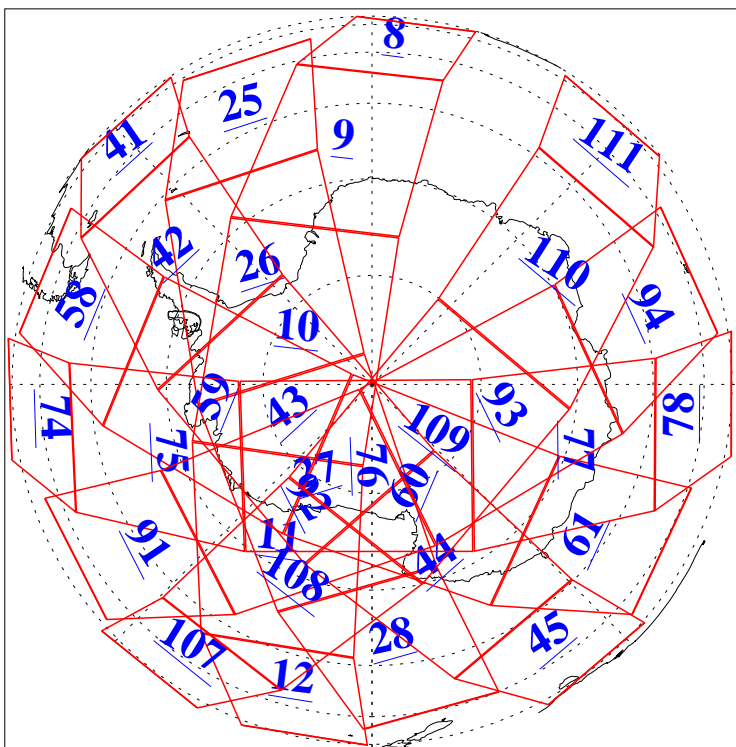

L1B Availability  
AMSU Granules: 240  
HSB Granules: 0  
AIRS Granules: 240

11 Dec 2015  
DoY 345  
Aqua Day 4969  
Granules: 1 to 120

Granules: 121 to 240

Legend: AMSU Available, HSB Available, AIRS Available

L1B Availability  
AMSU Granules: 240  
HSB Granules: 0  
AIRS Granules: 240

11 Dec 2015  
DoY 345  
Aqua Day 4969

Ascending Granules

Descending Granules

Legend: AMSU Available, HSB Available, AIRS Available

L1B Availability  
 AMSU Granules: 240  
 HSB Granules: 0  
 AIRS Granules: 240

11 Dec 2015  
 DoY 345  
 Aqua Day 4969

Northern Hemisphere Granules

Southern Hemisphere Granules

Legend: AMSU Available, HSB Available, AIRS Available