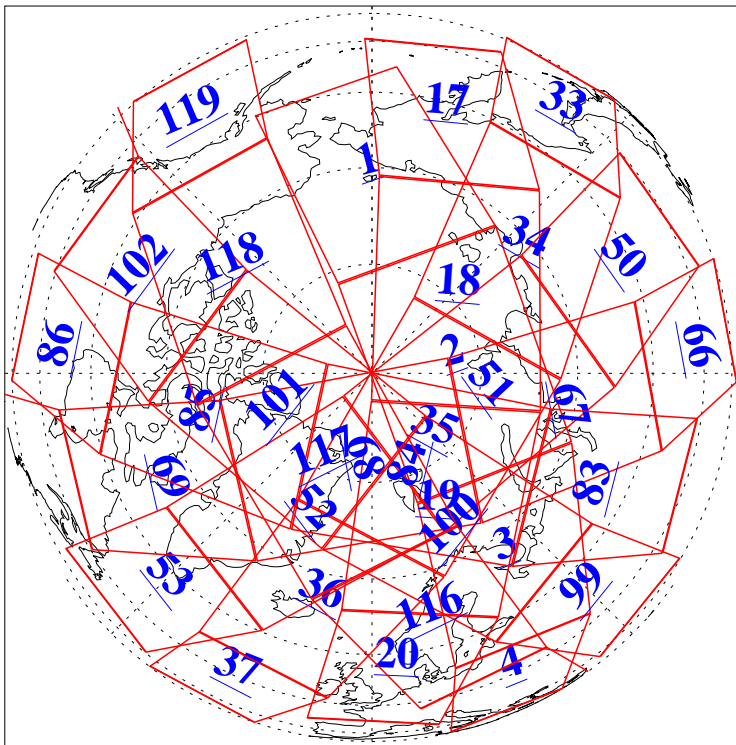

L1B Availability  
AMSU Granules: 240  
HSB Granules: 0  
AIRS Granules: 240

11 Dec 2015  
DoY 345  
Aqua Day 4969  
Granules: 1 to 120

Granules: 121 to 240

Legend: AMSU Available, HSB Available, AIRS Available

L1B Availability  
AMSU Granules: 240  
HSB Granules: 0  
AIRS Granules: 240

11 Dec 2015  
DoY 345  
Aqua Day 4969

Ascending Granules

Descending Granules

Legend: AMSU Available, HSB Available, AIRS Available

L1B Availability  
 AMSU Granules: 240  
 HSB Granules: 0  
 AIRS Granules: 240

11 Dec 2015  
 DoY 345  
 Aqua Day 4969

Northern Hemisphere Granules

Southern Hemisphere Granules

Legend: AMSU Available, HSB Available, AIRS Available