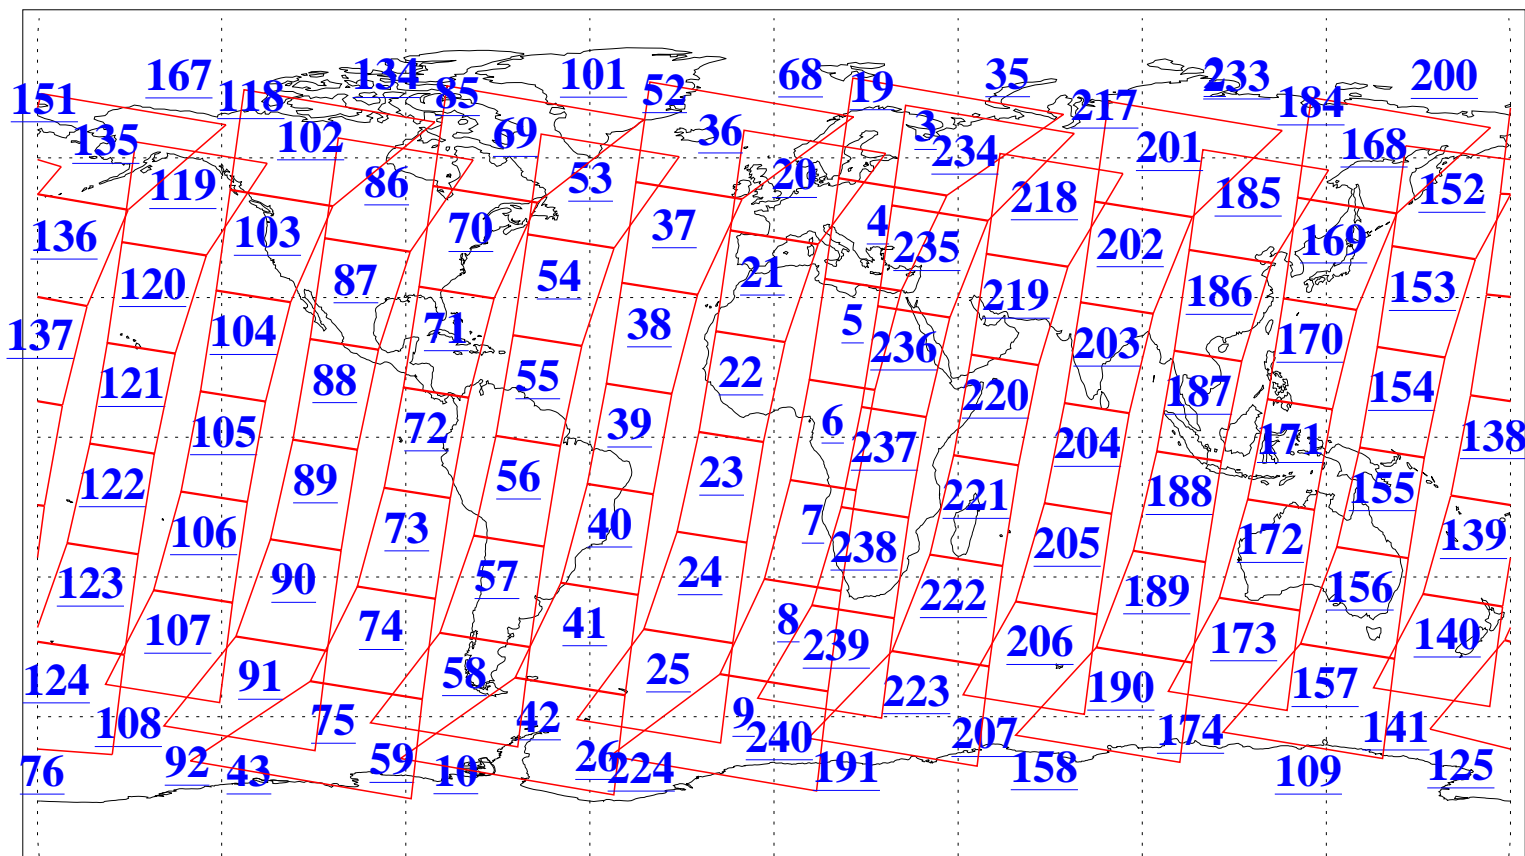

L1B Availability  
AMSU Granules: 240  
HSB Granules: 0  
AIRS Granules: 240

11 Dec 2015  
DoY 345  
Aqua Day 4969  
Granules: 1 to 120

Granules: 121 to 240

Legend: AMSU Available, HSB Available, AIRS Available

L1B Availability  
AMSU Granules: 240  
HSB Granules: 0  
AIRS Granules: 240

11 Dec 2015  
DoY 345  
Aqua Day 4969

Ascending Granules

Descending Granules

Legend: AMSU Available, HSB Available, AIRS Available

L1B Availability  
 AMSU Granules: 240  
 HSB Granules: 0  
 AIRS Granules: 240

11 Dec 2015  
 DoY 345  
 Aqua Day 4969

Northern Hemisphere Granules

Southern Hemisphere Granules

Legend: AMSU Available, HSB Available, AIRS Available