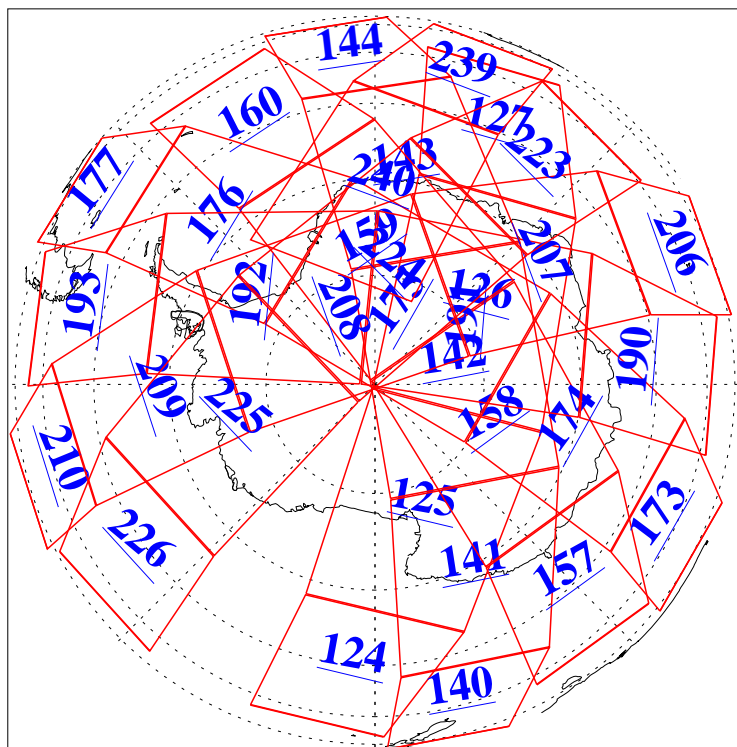

L1B Availability  
AMSU Granules: 240  
HSB Granules: 0  
AIRS Granules: 240

11 Dec 2015  
DoY 345  
Aqua Day 4969  
Granules: 1 to 120

Granules: 121 to 240

Legend: AMSU Available, HSB Available, AIRS Available

L1B Availability  
AMSU Granules: 240  
HSB Granules: 0  
AIRS Granules: 240

11 Dec 2015  
DoY 345  
Aqua Day 4969

Ascending Granules

Descending Granules

Legend: AMSU Available, HSB Available, AIRS Available

L1B Availability  
 AMSU Granules: 240  
 HSB Granules: 0  
 AIRS Granules: 240

11 Dec 2015  
 DoY 345  
 Aqua Day 4969

Northern Hemisphere Granules

Southern Hemisphere Granules

Legend: AMSU Available, HSB Available, AIRS Available