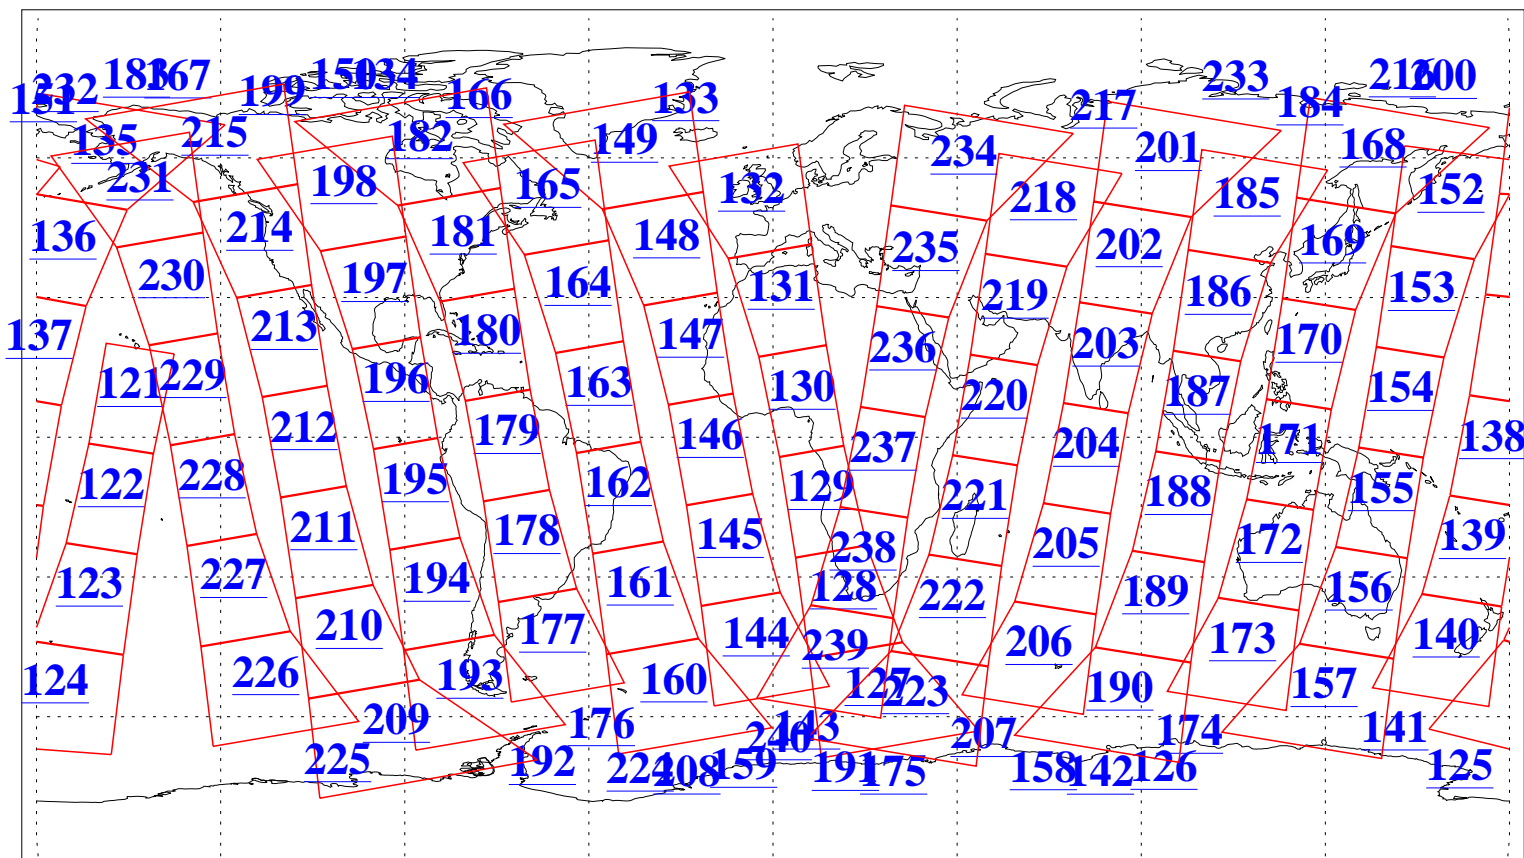

L1B Availability  
AMSU Granules: 240  
HSB Granules: 0  
AIRS Granules: 240

11 Dec 2015  
DoY 345  
Aqua Day 4969  
Granules: 1 to 120

Granules: 121 to 240

Legend: AMSU Available, HSB Available, AIRS Available

L1B Availability  
AMSU Granules: 240  
HSB Granules: 0  
AIRS Granules: 240

11 Dec 2015  
DoY 345  
Aqua Day 4969

Ascending Granules

Descending Granules

Legend: AMSU Available, HSB Available, AIRS Available

L1B Availability  
 AMSU Granules: 240  
 HSB Granules: 0  
 AIRS Granules: 240

11 Dec 2015  
 DoY 345  
 Aqua Day 4969

Northern Hemisphere Granules

Southern Hemisphere Granules

Legend: AMSU Available, HSB Available, AIRS Available