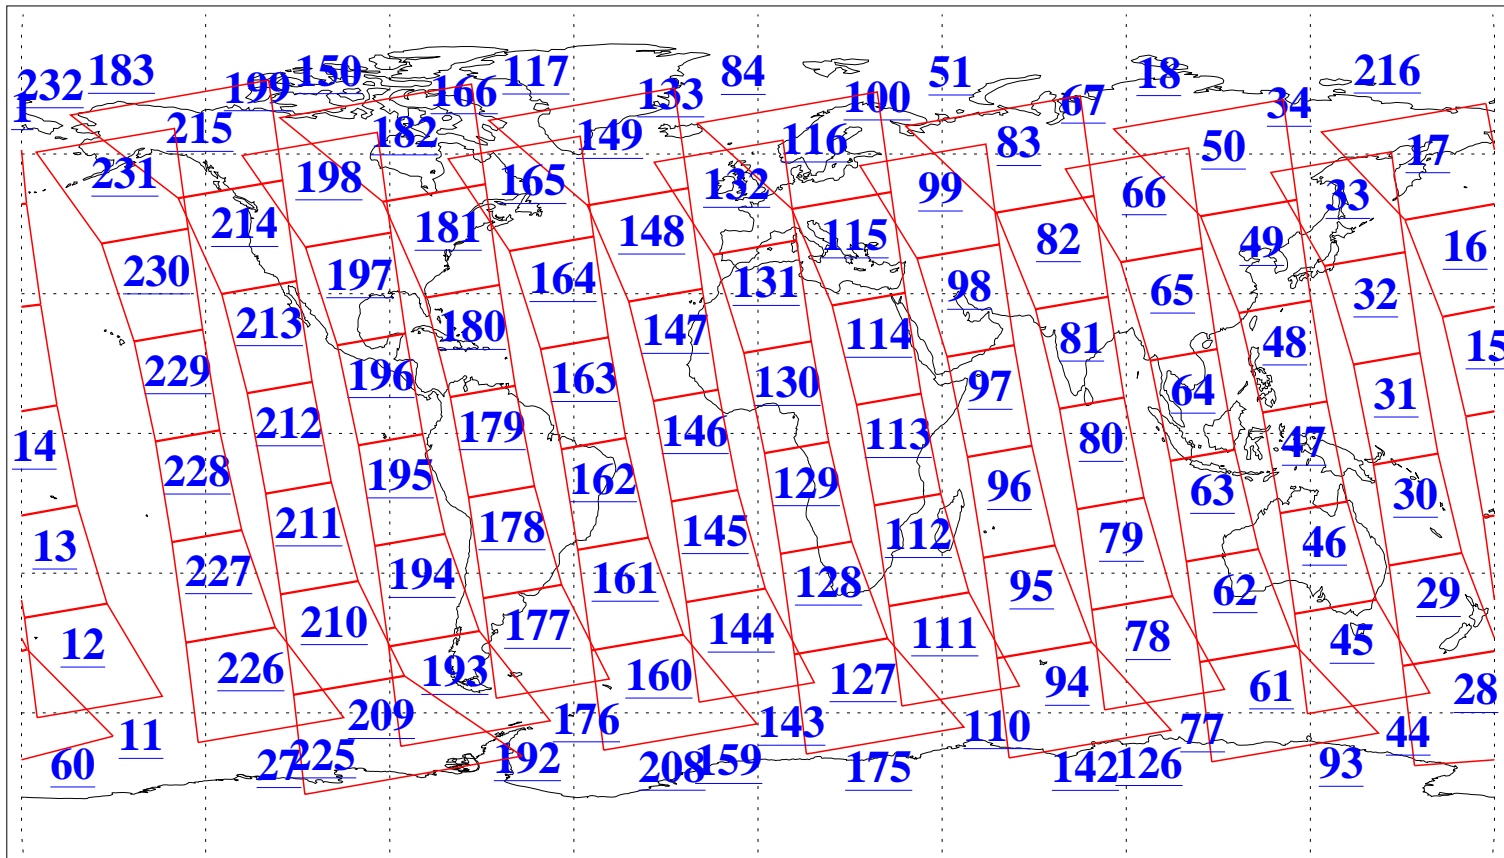

L1B Availability  
AMSU Granules: 240  
HSB Granules: 0  
AIRS Granules: 240

11 Dec 2015  
DoY 345  
Aqua Day 4969  
Granules: 1 to 120

Granules: 121 to 240

Legend: AMSU Available, HSB Available, AIRS Available

L1B Availability  
AMSU Granules: 240  
HSB Granules: 0  
AIRS Granules: 240

11 Dec 2015  
DoY 345  
Aqua Day 4969

Ascending Granules

Descending Granules

Legend: AMSU Available, HSB Available, AIRS Available

L1B Availability  
 AMSU Granules: 240  
 HSB Granules: 0  
 AIRS Granules: 240

11 Dec 2015  
 DoY 345  
 Aqua Day 4969

Northern Hemisphere Granules

Southern Hemisphere Granules

Legend: AMSU Available, HSB Available, AIRS Available