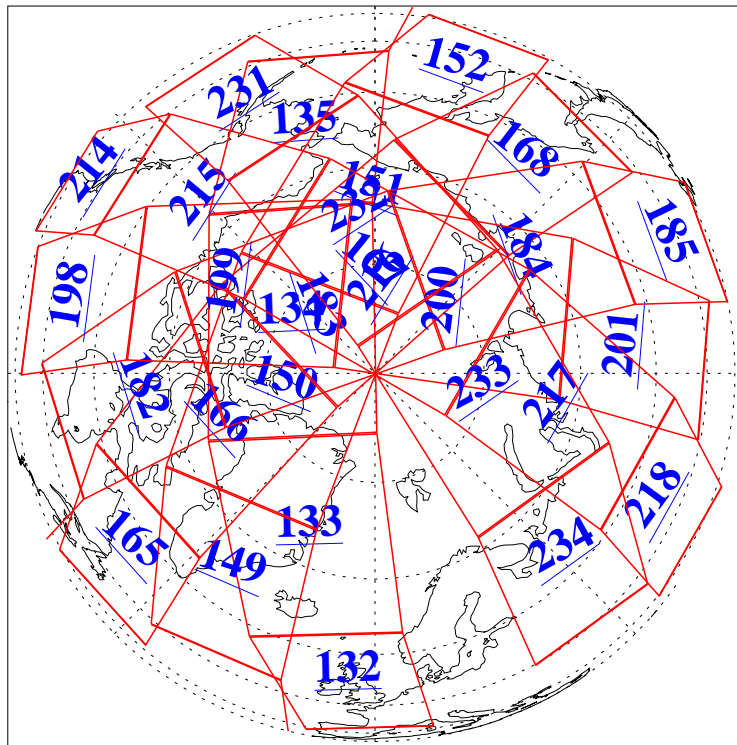

L1B Availability  
AMSU Granules: 240  
HSB Granules: 0  
AIRS Granules: 240

11 Dec 2015  
DoY 345  
Aqua Day 4969

Ascending Granules

Descending Granules

Legend: AMSU Available, HSB Available, AIRS Available

L1B Availability  
 AMSU Granules: 240  
 HSB Granules: 0  
 AIRS Granules: 240

11 Dec 2015  
 DoY 345  
 Aqua Day 4969

Northern Hemisphere Granules

Southern Hemisphere Granules

Legend: AMSU Available, HSB Available, AIRS Available