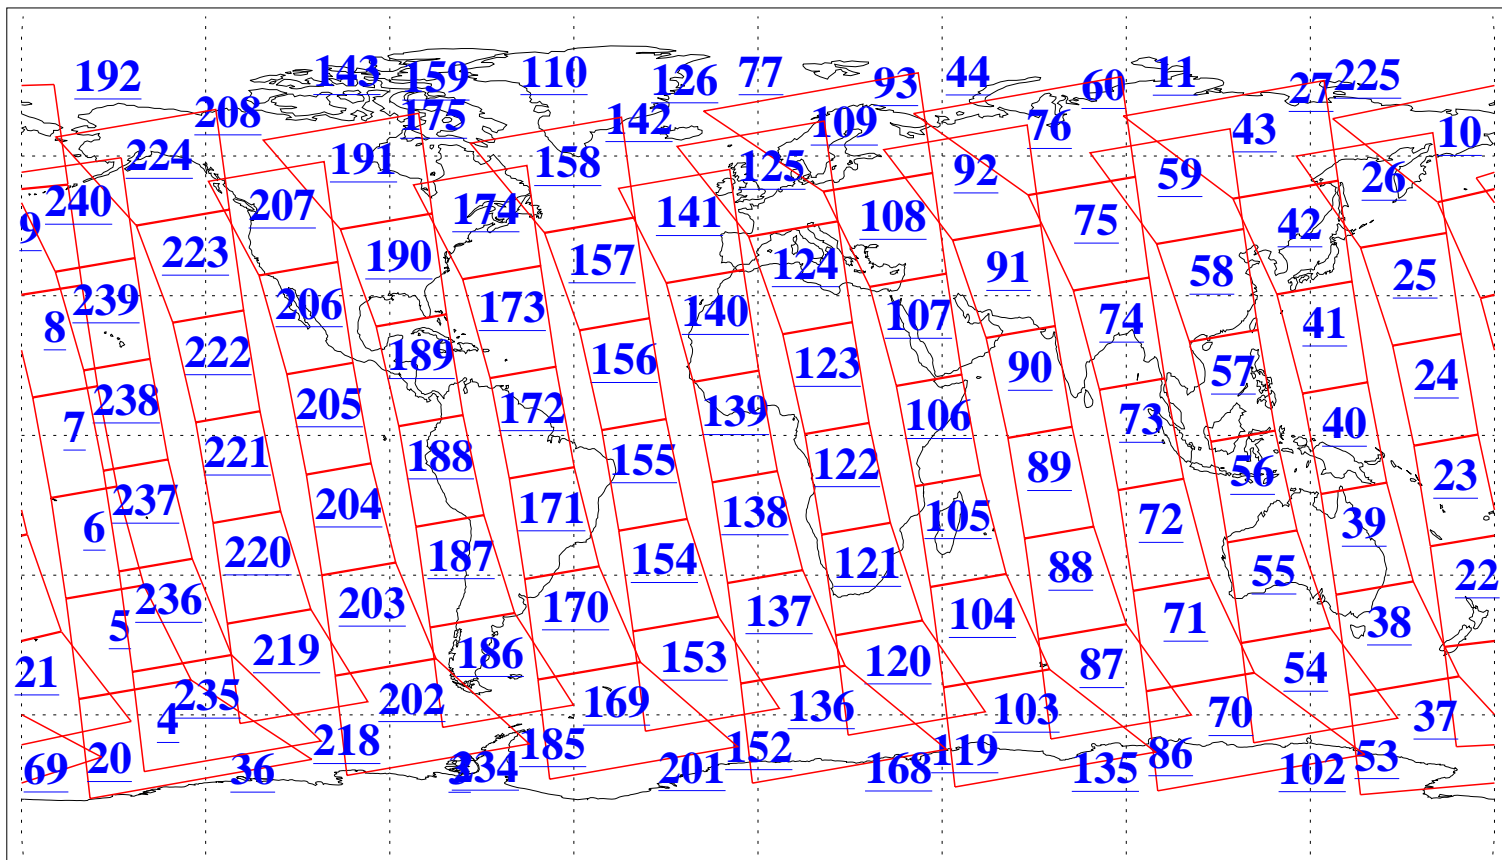

L1B Availability  
AMSU Granules: 240  
HSB Granules: 0  
AIRS Granules: 240

10 Dec 2015  
DoY 344  
Aqua Day 4968  
Granules: 1 to 120

Granules: 121 to 240

Legend: AMSU Available, HSB Available, AIRS Available

L1B Availability  
AMSU Granules: 240  
HSB Granules: 0  
AIRS Granules: 240

10 Dec 2015  
DoY 344  
Aqua Day 4968

Ascending Granules

Descending Granules

Legend: AMSU Available, HSB Available, AIRS Available

L1B Availability  
 AMSU Granules: 240  
 HSB Granules: 0  
 AIRS Granules: 240

10 Dec 2015  
 DoY 344  
 Aqua Day 4968

Northern Hemisphere Granules

Southern Hemisphere Granules

Legend: AMSU Available, HSB Available, AIRS Available