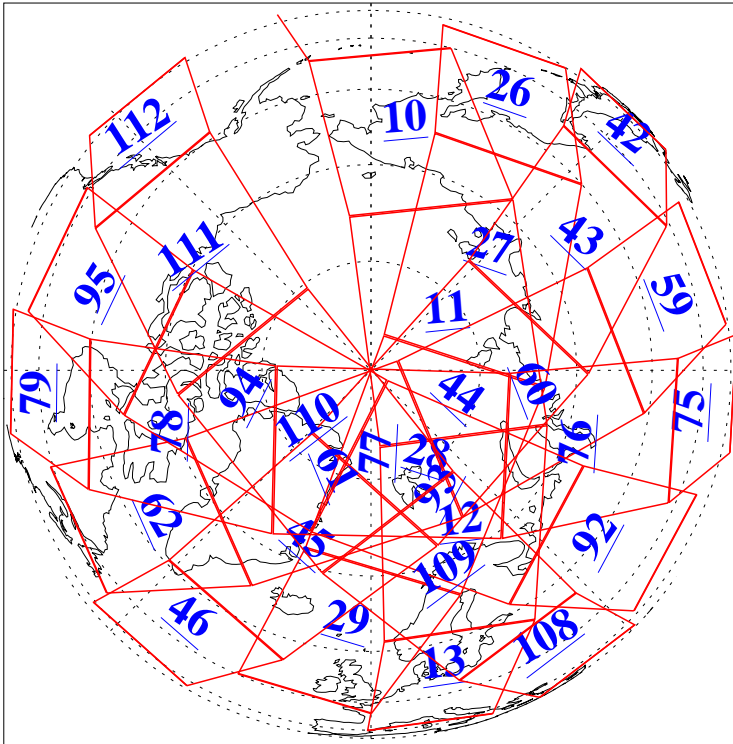

L1B Availability  
AMSU Granules: 240  
HSB Granules: 0  
AIRS Granules: 240

10 Dec 2015  
DoY 344  
Aqua Day 4968  
Granules: 1 to 120

Granules: 121 to 240

Legend: AMSU Available, HSB Available, AIRS Available

L1B Availability  
AMSU Granules: 240  
HSB Granules: 0  
AIRS Granules: 240

10 Dec 2015  
DoY 344  
Aqua Day 4968

Ascending Granules

Descending Granules

Legend: AMSU Available, HSB Available, AIRS Available

L1B Availability  
 AMSU Granules: 240  
 HSB Granules: 0  
 AIRS Granules: 240

10 Dec 2015  
 DoY 344  
 Aqua Day 4968

Northern Hemisphere Granules

Southern Hemisphere Granules

Legend: AMSU Available, HSB Available, AIRS Available