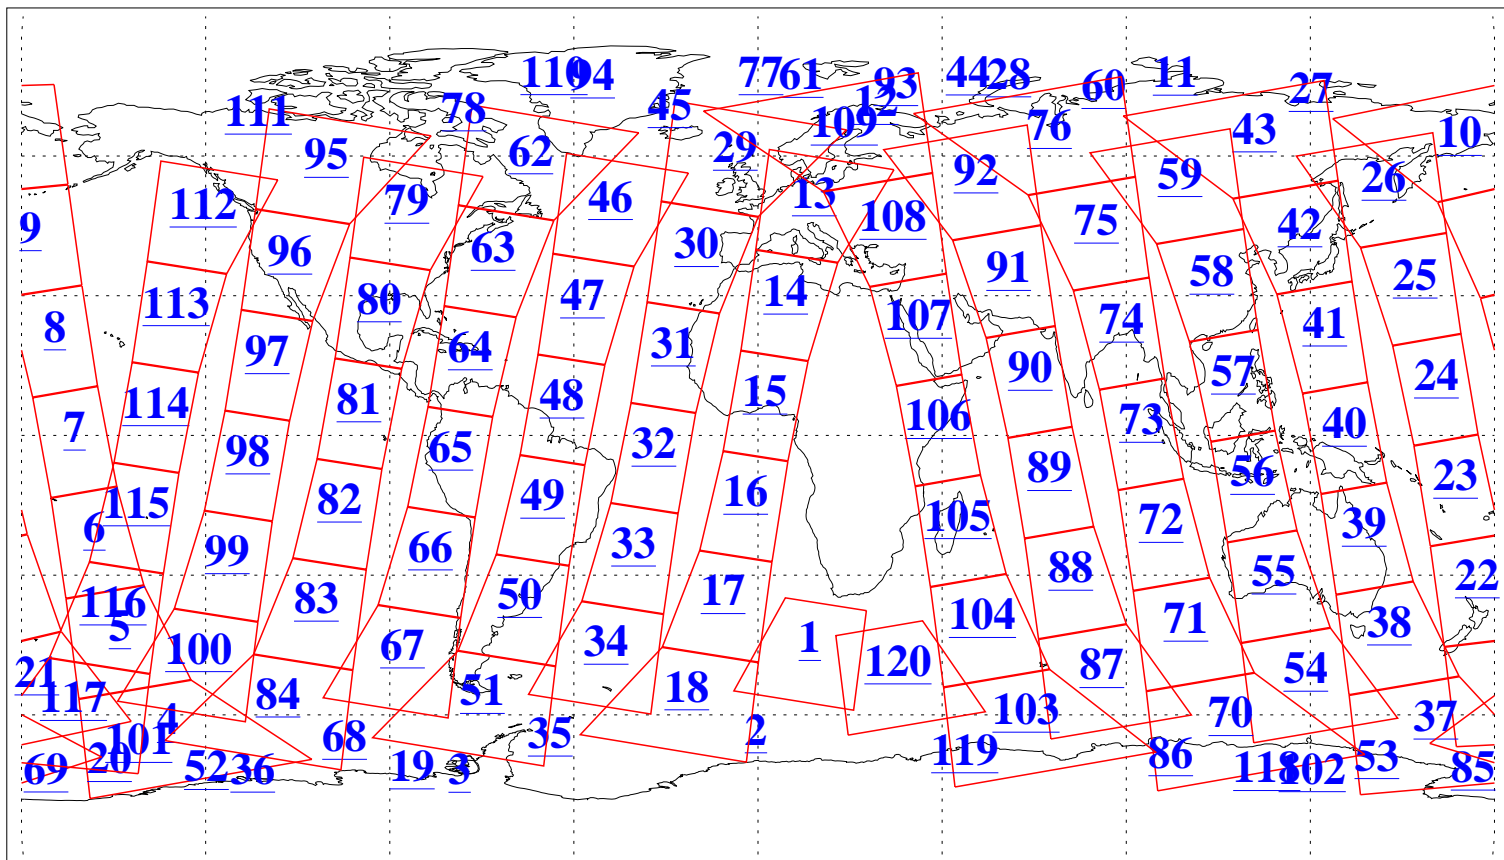

L1B Availability  
AMSU Granules: 240  
HSB Granules: 0  
AIRS Granules: 240

10 Dec 2015  
DoY 344  
Aqua Day 4968  
Granules: 1 to 120

Granules: 121 to 240

Legend: AMSU Available, HSB Available, AIRS Available

L1B Availability  
AMSU Granules: 240  
HSB Granules: 0  
AIRS Granules: 240

10 Dec 2015  
DoY 344  
Aqua Day 4968

Ascending Granules

Descending Granules

Legend: AMSU Available, HSB Available, AIRS Available

L1B Availability  
 AMSU Granules: 240  
 HSB Granules: 0  
 AIRS Granules: 240

10 Dec 2015  
 DoY 344  
 Aqua Day 4968

Northern Hemisphere Granules

Southern Hemisphere Granules

Legend: AMSU Available, HSB Available, AIRS Available