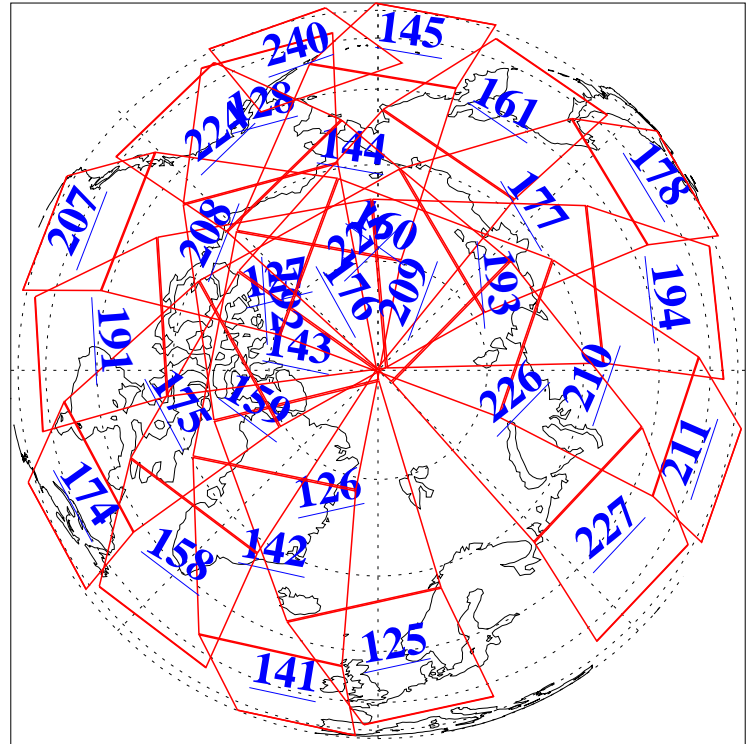

L1B Availability  
AMSU Granules: 240  
HSB Granules: 0  
AIRS Granules: 240

10 Dec 2015  
DoY 344  
Aqua Day 4968

Ascending Granules

Descending Granules

Legend: AMSU Available, HSB Available, AIRS Available

L1B Availability  
 AMSU Granules: 240  
 HSB Granules: 0  
 AIRS Granules: 240

10 Dec 2015  
 DoY 344  
 Aqua Day 4968

Northern Hemisphere Granules

Southern Hemisphere Granules

Legend: AMSU Available, HSB Available, AIRS Available