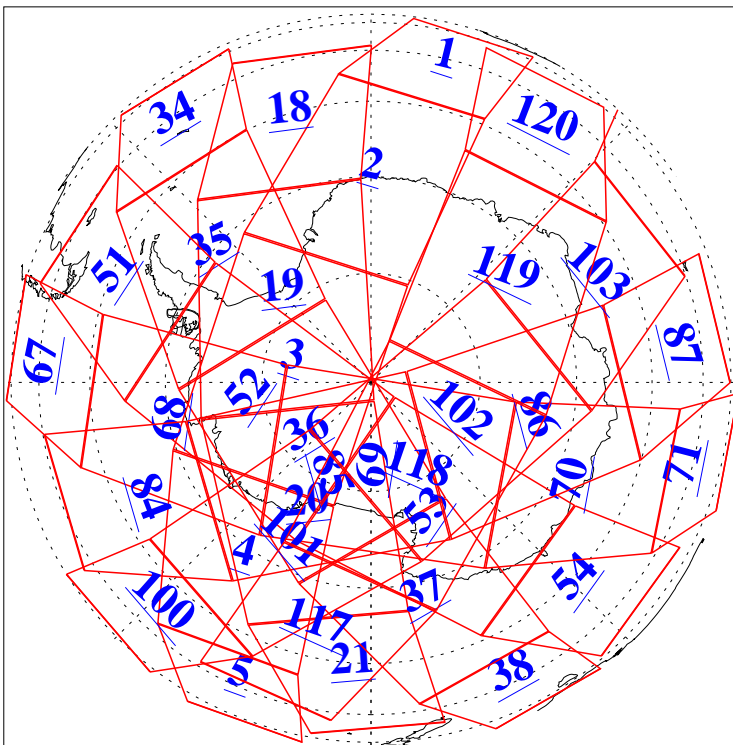

L1B Availability  
AMSU Granules: 240  
HSB Granules: 0  
AIRS Granules: 240

10 Dec 2015  
DoY 344  
Aqua Day 4968  
Granules: 1 to 120

Granules: 121 to 240

Legend: AMSU Available, HSB Available, AIRS Available

L1B Availability  
AMSU Granules: 240  
HSB Granules: 0  
AIRS Granules: 240

10 Dec 2015  
DoY 344  
Aqua Day 4968

Ascending Granules

Descending Granules

Legend: AMSU Available, HSB Available, AIRS Available

L1B Availability  
 AMSU Granules: 240  
 HSB Granules: 0  
 AIRS Granules: 240

10 Dec 2015  
 DoY 344  
 Aqua Day 4968

Northern Hemisphere Granules

Southern Hemisphere Granules

Legend: AMSU Available, HSB Available, AIRS Available