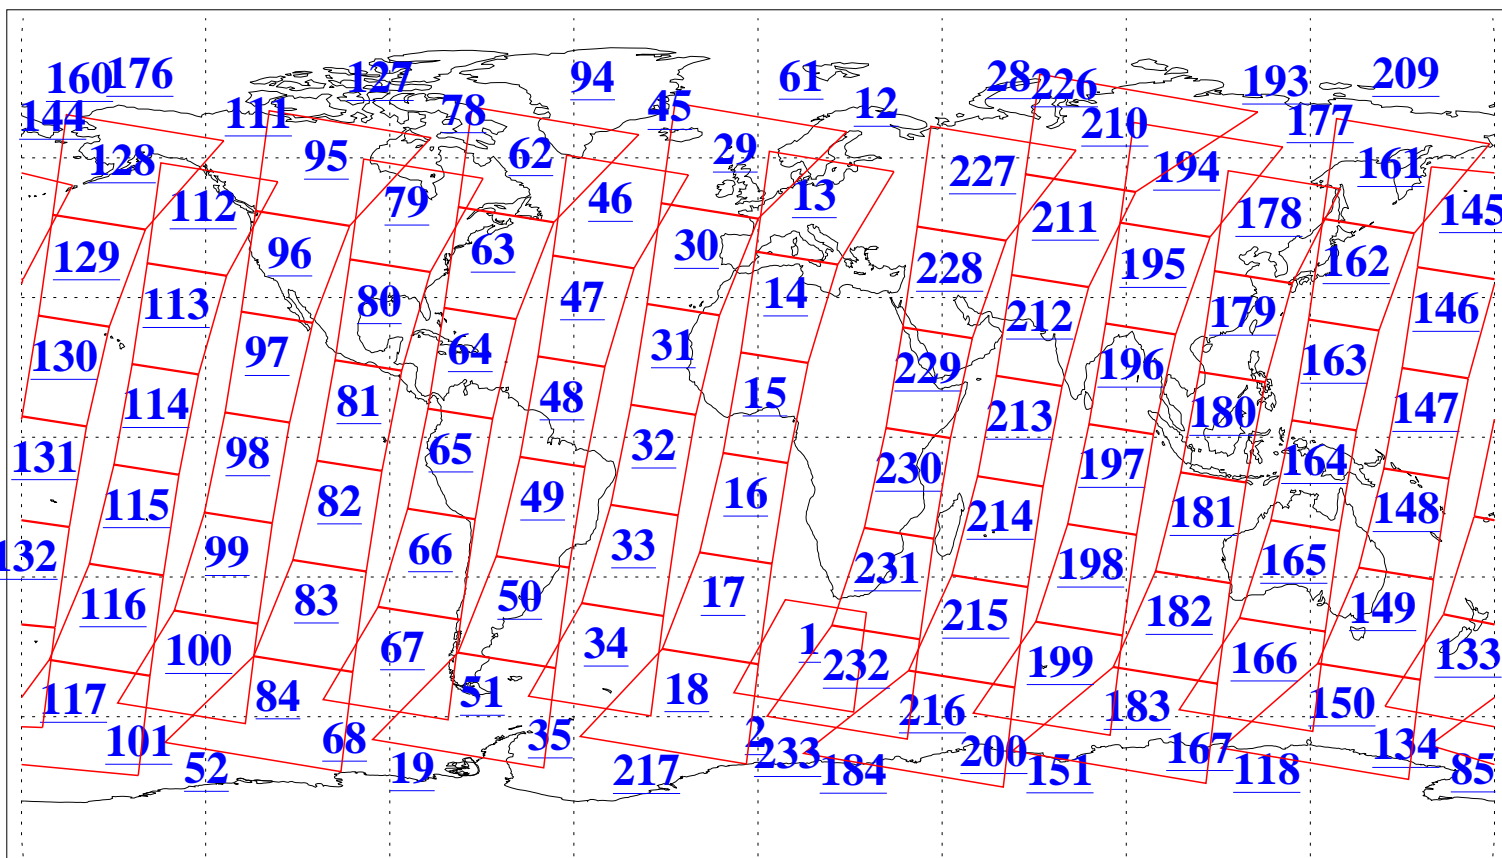

L1B Availability  
AMSU Granules: 240  
HSB Granules: 0  
AIRS Granules: 240

10 Dec 2015  
DoY 344  
Aqua Day 4968  
Granules: 1 to 120

Granules: 121 to 240

Legend: AMSU Available, HSB Available, AIRS Available

L1B Availability  
AMSU Granules: 240  
HSB Granules: 0  
AIRS Granules: 240

10 Dec 2015  
DoY 344  
Aqua Day 4968

Ascending Granules

Descending Granules

Legend: AMSU Available, HSB Available, AIRS Available

L1B Availability  
 AMSU Granules: 240  
 HSB Granules: 0  
 AIRS Granules: 240

10 Dec 2015  
 DoY 344  
 Aqua Day 4968

Northern Hemisphere Granules

Southern Hemisphere Granules

Legend: AMSU Available, HSB Available, AIRS Available