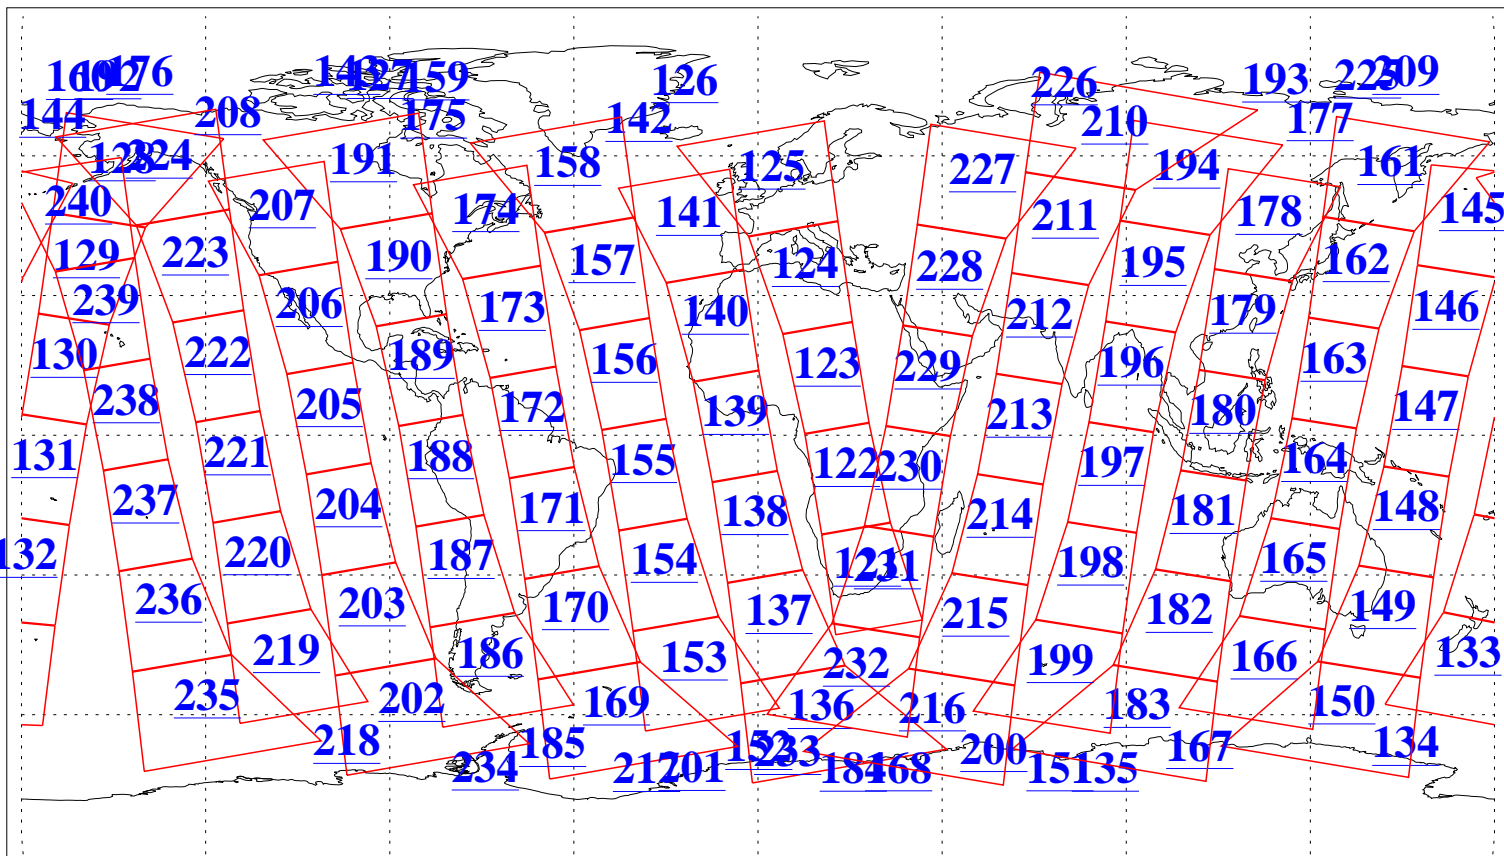

L1B Availability  
AMSU Granules: 240  
HSB Granules: 0  
AIRS Granules: 240

10 Dec 2015  
DoY 344  
Aqua Day 4968  
Granules: 1 to 120

Granules: 121 to 240

Legend: AMSU Available, HSB Available, AIRS Available

L1B Availability  
AMSU Granules: 240  
HSB Granules: 0  
AIRS Granules: 240

10 Dec 2015  
DoY 344  
Aqua Day 4968

Ascending Granules

Descending Granules

Legend: AMSU Available, HSB Available, AIRS Available

L1B Availability  
 AMSU Granules: 240  
 HSB Granules: 0  
 AIRS Granules: 240

10 Dec 2015  
 DoY 344  
 Aqua Day 4968

Northern Hemisphere Granules

Southern Hemisphere Granules

Legend: AMSU Available, HSB Available, AIRS Available