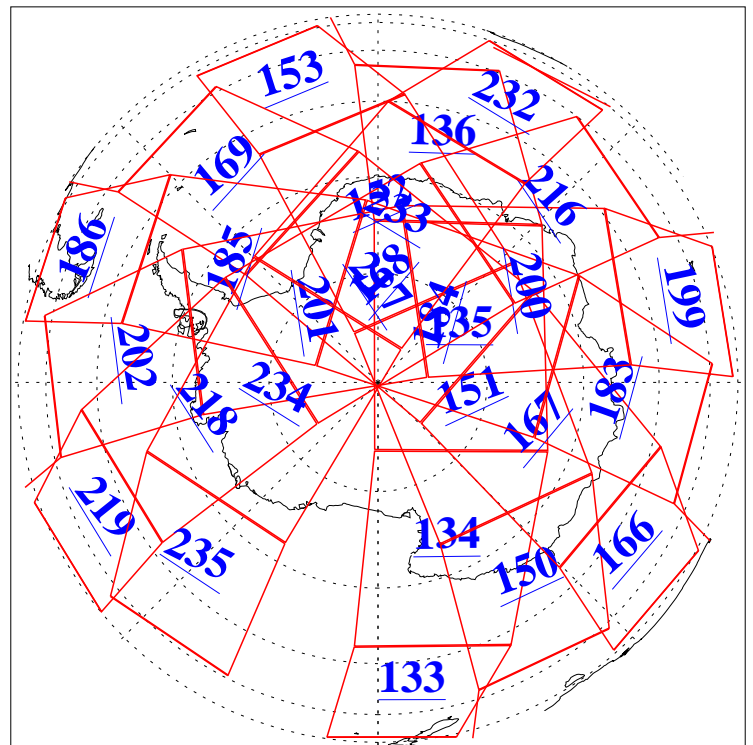

L1B Availability  
AMSU Granules: 240  
HSB Granules: 0  
AIRS Granules: 240

10 Dec 2015  
DoY 344  
Aqua Day 4968  
Granules: 1 to 120

Granules: 121 to 240

Legend: AMSU Available, HSB Available, AIRS Available

L1B Availability  
AMSU Granules: 240  
HSB Granules: 0  
AIRS Granules: 240

10 Dec 2015  
DoY 344  
Aqua Day 4968

Ascending Granules

Descending Granules

Legend: AMSU Available, HSB Available, AIRS Available

L1B Availability  
 AMSU Granules: 240  
 HSB Granules: 0  
 AIRS Granules: 240

10 Dec 2015  
 DoY 344  
 Aqua Day 4968

Northern Hemisphere Granules

Southern Hemisphere Granules

Legend: AMSU Available, HSB Available, AIRS Available