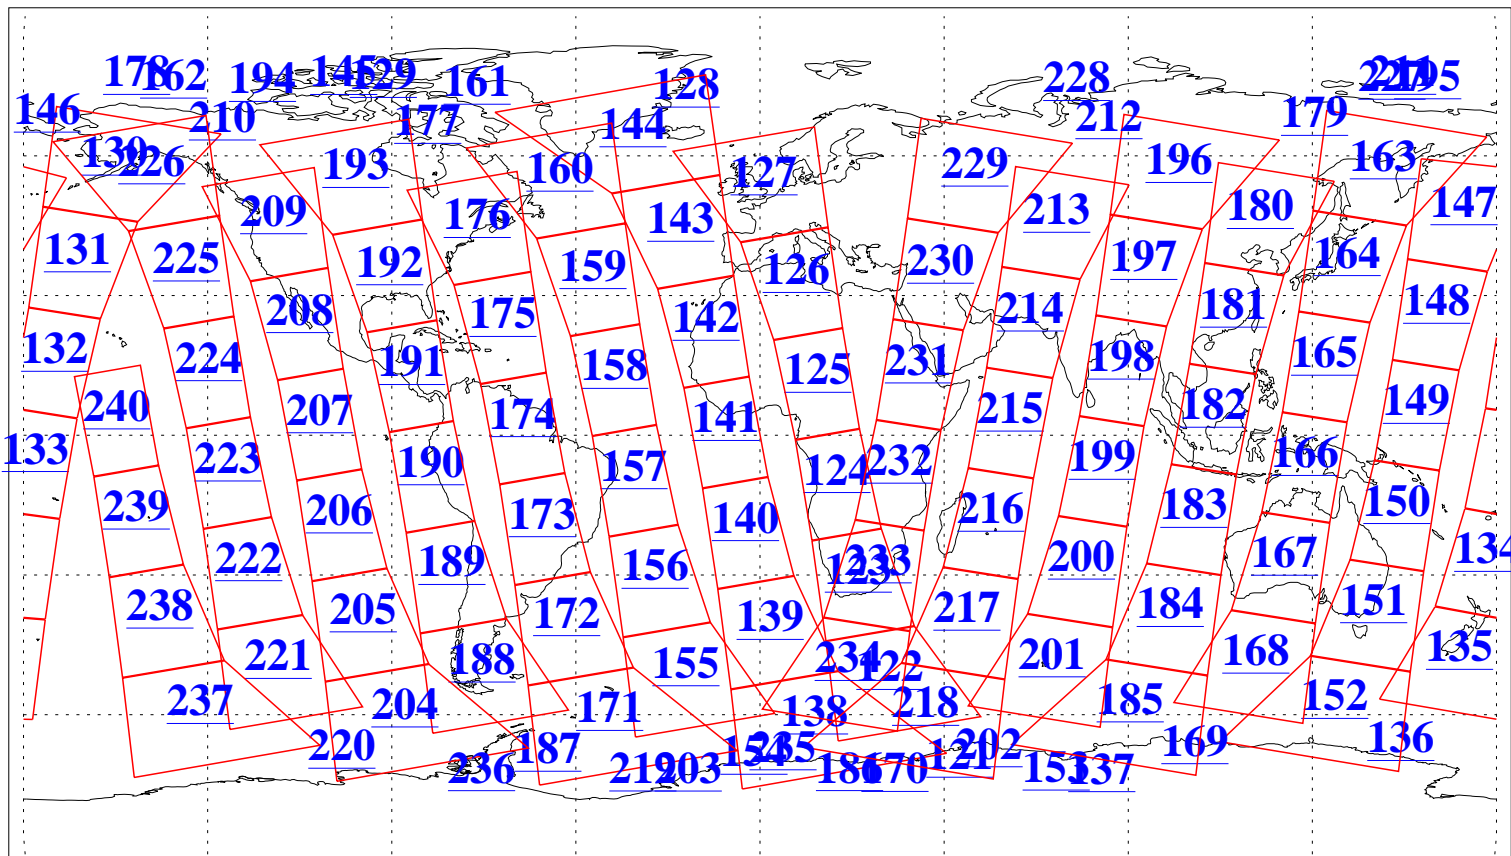

L1B Availability
AMSU Granules: 240
HSB Granules: 0
AIRS Granules: 240

8 Dec 2015
DoY 342
Aqua Day 4966
Granules: 1 to 120

Granules: 121 to 240

Legend: AMSU Available, HSB Available, AIRS Available

L1B Availability
AMSU Granules: 240
HSB Granules: 0
AIRS Granules: 240

8 Dec 2015
DoY 342
Aqua Day 4966

Ascending Granules

Descending Granules

Legend: AMSU Available, HSB Available, AIRS Available

L1B Availability
AMSU Granules: 240
HSB Granules: 0
AIRS Granules: 240

8 Dec 2015
DoY 342
Aqua Day 4966

Northern Hemisphere Granules

Southern Hemisphere Granules

Legend: AMSU Available, HSB Available, AIRS Available