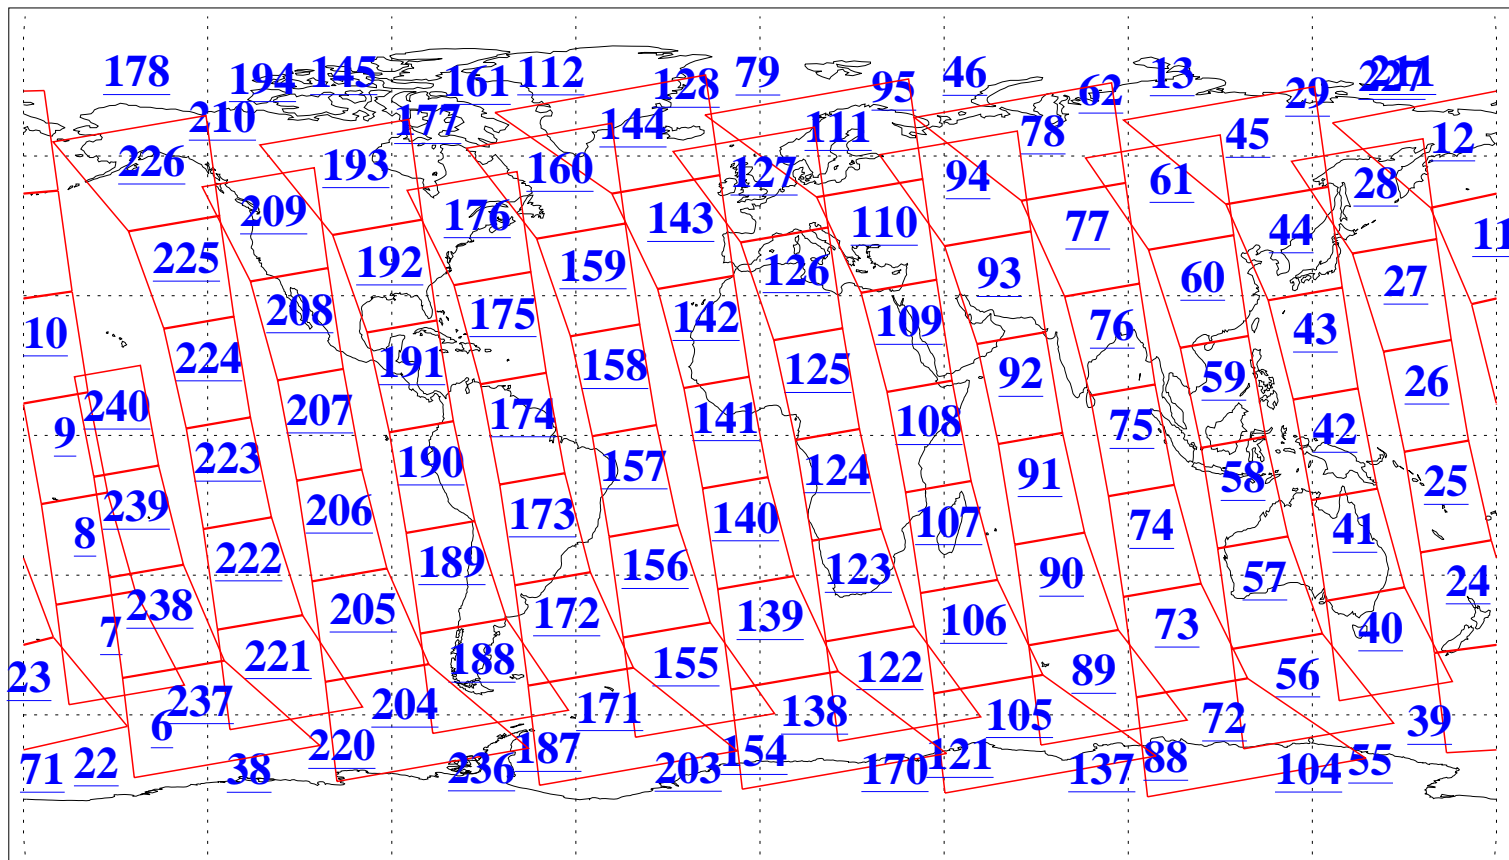

L1B Availability
AMSU Granules: 240
HSB Granules: 0
AIRS Granules: 240

8 Dec 2015
DoY 342
Aqua Day 4966
Granules: 1 to 120

Granules: 121 to 240

Legend: AMSU Available, HSB Available, AIRS Available

L1B Availability
AMSU Granules: 240
HSB Granules: 0
AIRS Granules: 240

8 Dec 2015
DoY 342
Aqua Day 4966

Ascending Granules

Descending Granules

Legend: AMSU Available, HSB Available, AIRS Available

L1B Availability
AMSU Granules: 240
HSB Granules: 0
AIRS Granules: 240

8 Dec 2015
DoY 342
Aqua Day 4966

Northern Hemisphere Granules

Southern Hemisphere Granules

Legend: AMSU Available, HSB Available, AIRS Available