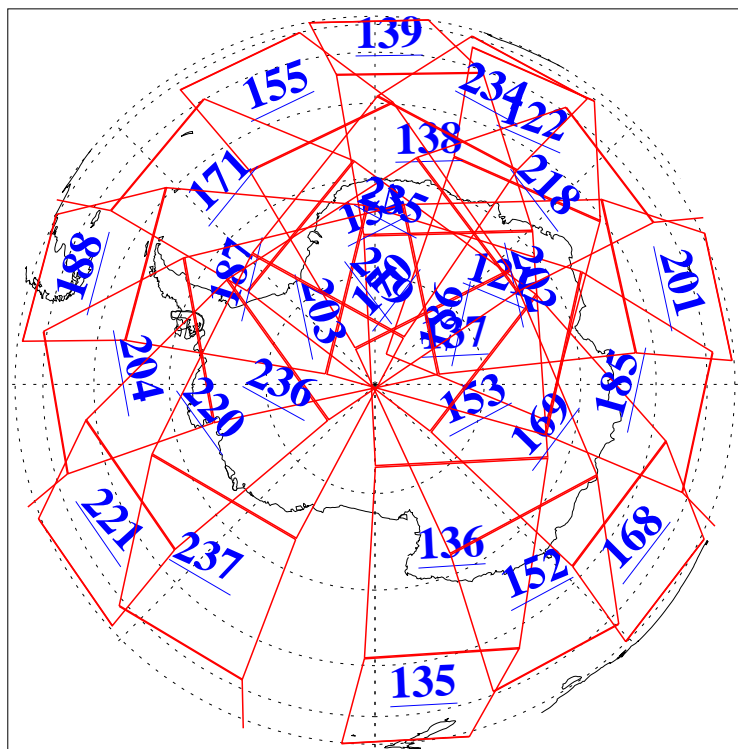

L1B Availability
AMSU Granules: 240
HSB Granules: 0
AIRS Granules: 240

8 Dec 2015
DoY 342
Aqua Day 4966
Granules: 1 to 120

Granules: 121 to 240

Legend: AMSU Available, HSB Available, AIRS Available

L1B Availability
AMSU Granules: 240
HSB Granules: 0
AIRS Granules: 240

8 Dec 2015
DoY 342
Aqua Day 4966

Ascending Granules

Descending Granules

Legend: AMSU Available, HSB Available, AIRS Available

L1B Availability
AMSU Granules: 240
HSB Granules: 0
AIRS Granules: 240

8 Dec 2015
DoY 342
Aqua Day 4966

Northern Hemisphere Granules

Southern Hemisphere Granules

Legend: AMSU Available, HSB Available, AIRS Available