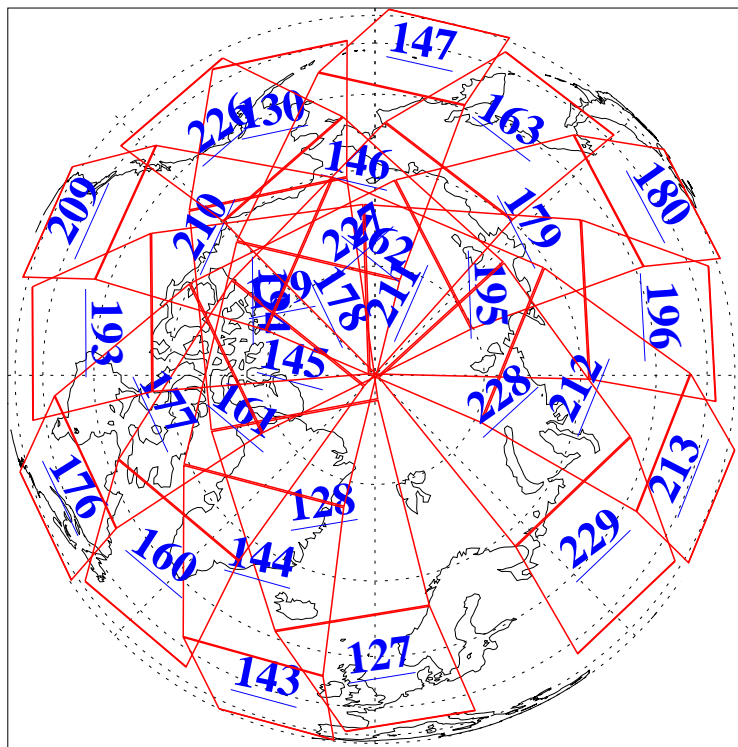

L1B Availability
AMSU Granules: 240
HSB Granules: 0
AIRS Granules: 240

8 Dec 2015
DoY 342
Aqua Day 4966
Granules: 1 to 120

Granules: 121 to 240

Legend: AMSU Available, HSB Available, AIRS Available

L1B Availability
AMSU Granules: 240
HSB Granules: 0
AIRS Granules: 240

8 Dec 2015
DoY 342
Aqua Day 4966

Ascending Granules

Descending Granules

Legend: AMSU Available, HSB Available, AIRS Available

L1B Availability
AMSU Granules: 240
HSB Granules: 0
AIRS Granules: 240

8 Dec 2015
DoY 342
Aqua Day 4966

Northern Hemisphere Granules

Southern Hemisphere Granules

Legend: AMSU Available, HSB Available, AIRS Available