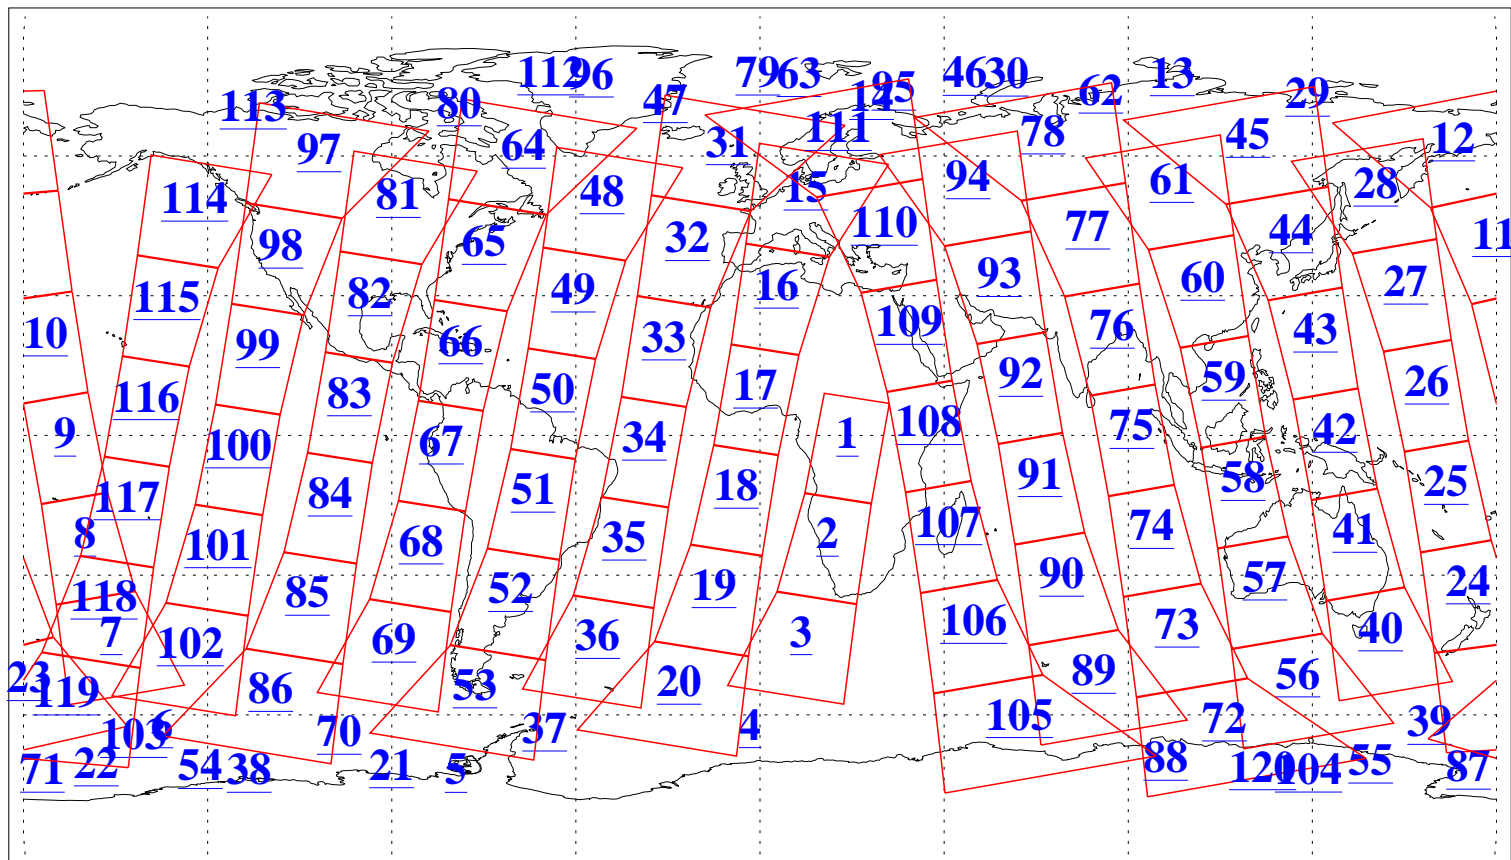

L1B Availability
AMSU Granules: 240
HSB Granules: 0
AIRS Granules: 240

8 Dec 2015
DoY 342
Aqua Day 4966
Granules: 1 to 120

Granules: 121 to 240

Legend: AMSU Available, HSB Available, AIRS Available

L1B Availability
AMSU Granules: 240
HSB Granules: 0
AIRS Granules: 240

8 Dec 2015
DoY 342
Aqua Day 4966

Ascending Granules

Descending Granules

Legend: AMSU Available, HSB Available, AIRS Available

L1B Availability
AMSU Granules: 240
HSB Granules: 0
AIRS Granules: 240

8 Dec 2015
DoY 342
Aqua Day 4966

Northern Hemisphere Granules

Southern Hemisphere Granules

Legend: AMSU Available, HSB Available, AIRS Available