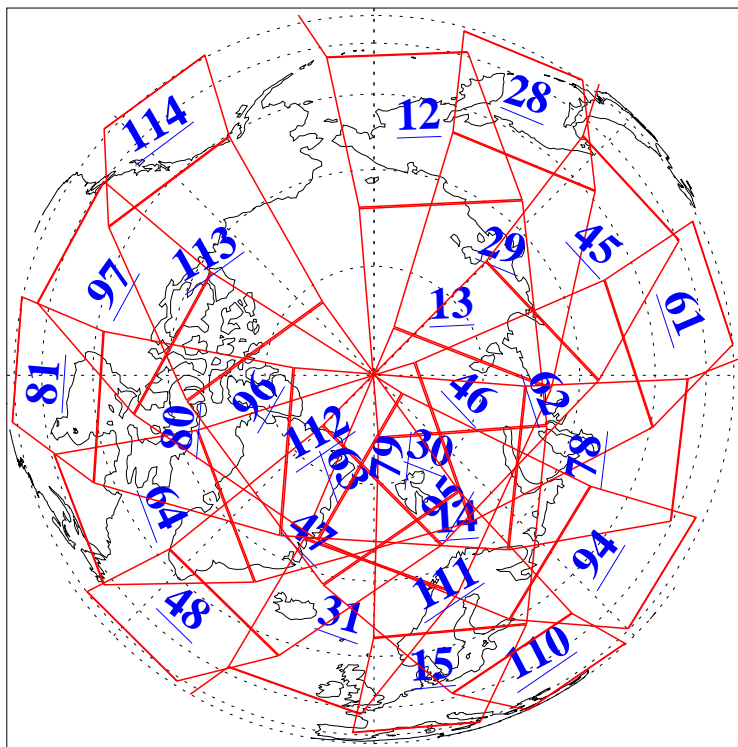

L1B Availability
AMSU Granules: 240
HSB Granules: 0
AIRS Granules: 240

8 Dec 2015
DoY 342
Aqua Day 4966
Granules: 1 to 120

Granules: 121 to 240

Legend: AMSU Available, HSB Available, AIRS Available

L1B Availability
AMSU Granules: 240
HSB Granules: 0
AIRS Granules: 240

8 Dec 2015
DoY 342
Aqua Day 4966

Ascending Granules

Descending Granules

Legend: AMSU Available, HSB Available, AIRS Available

L1B Availability
AMSU Granules: 240
HSB Granules: 0
AIRS Granules: 240

8 Dec 2015
DoY 342
Aqua Day 4966

Northern Hemisphere Granules

Southern Hemisphere Granules

Legend: AMSU Available, HSB Available, AIRS Available