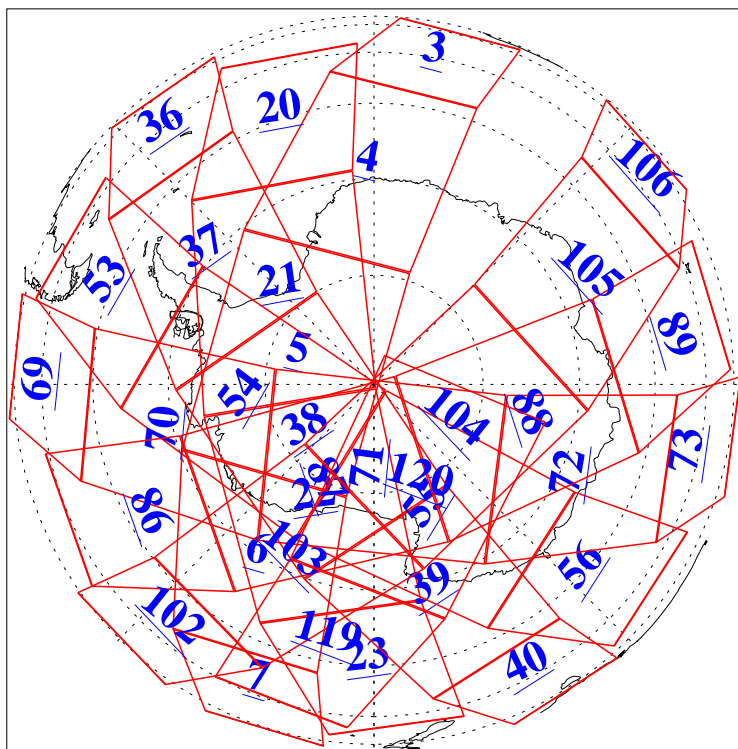

L1B Availability
AMSU Granules: 240
HSB Granules: 0
AIRS Granules: 240

8 Dec 2015
DoY 342
Aqua Day 4966
Granules: 1 to 120

Granules: 121 to 240

Legend: AMSU Available, HSB Available, AIRS Available

L1B Availability
AMSU Granules: 240
HSB Granules: 0
AIRS Granules: 240

8 Dec 2015
DoY 342
Aqua Day 4966

Ascending Granules

Descending Granules

Legend: AMSU Available, HSB Available, AIRS Available

L1B Availability
AMSU Granules: 240
HSB Granules: 0
AIRS Granules: 240

8 Dec 2015
DoY 342
Aqua Day 4966

Northern Hemisphere Granules

Southern Hemisphere Granules

Legend: AMSU Available, HSB Available, AIRS Available