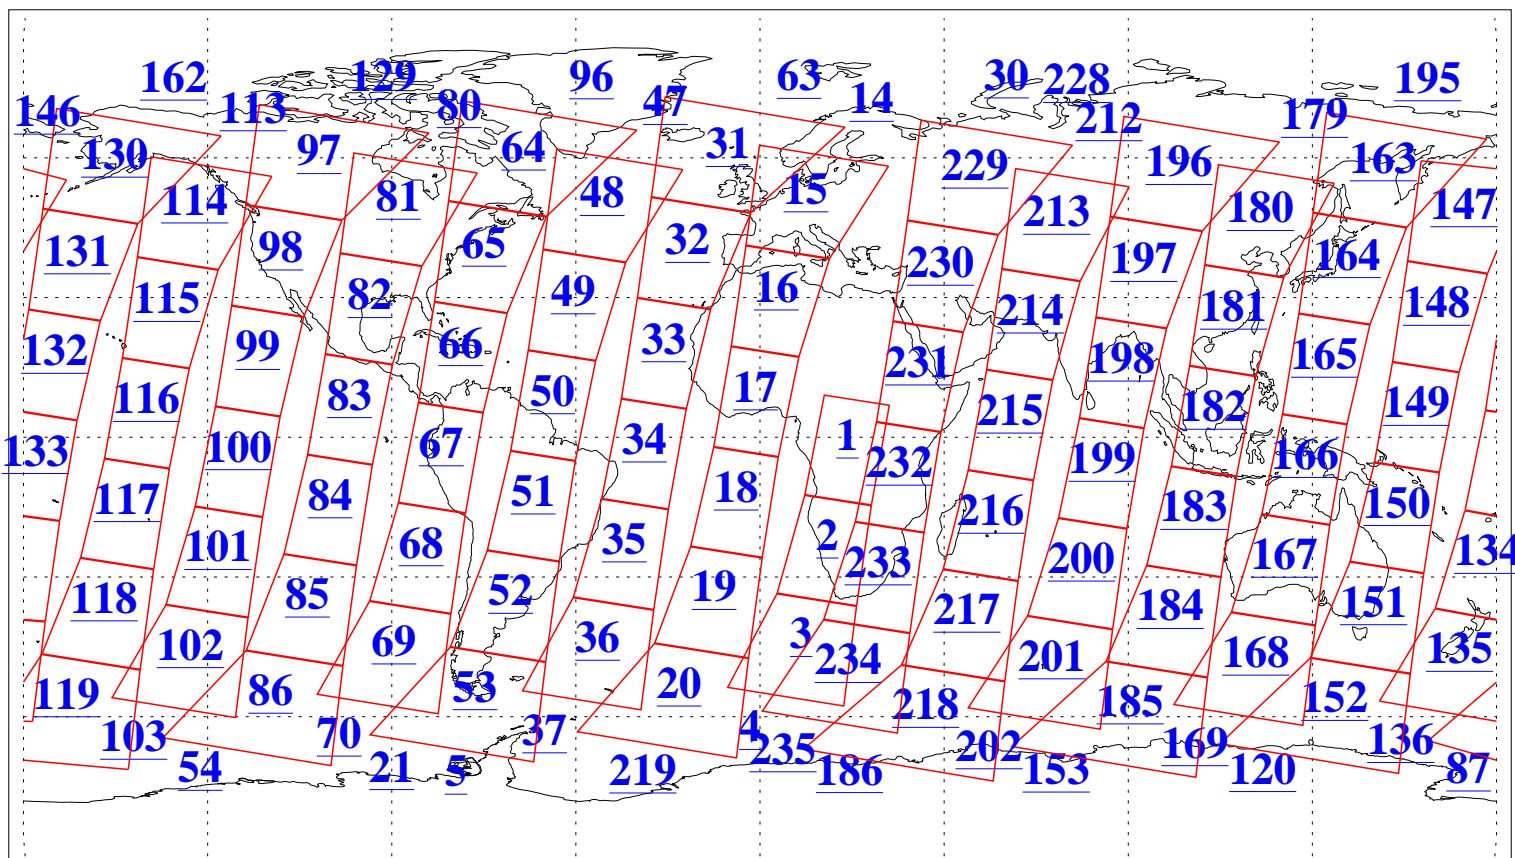

L1B Availability
AMSU Granules: 240
HSB Granules: 0
AIRS Granules: 240

8 Dec 2015
DoY 342
Aqua Day 4966
Granules: 1 to 120

Granules: 121 to 240

Legend: AMSU Available, HSB Available, AIRS Available

L1B Availability
AMSU Granules: 240
HSB Granules: 0
AIRS Granules: 240

8 Dec 2015
DoY 342
Aqua Day 4966

Ascending Granules

Descending Granules

Legend: AMSU Available, HSB Available, AIRS Available

L1B Availability
AMSU Granules: 240
HSB Granules: 0
AIRS Granules: 240

8 Dec 2015
DoY 342
Aqua Day 4966

Northern Hemisphere Granules

Southern Hemisphere Granules

Legend: AMSU Available, HSB Available, AIRS Available