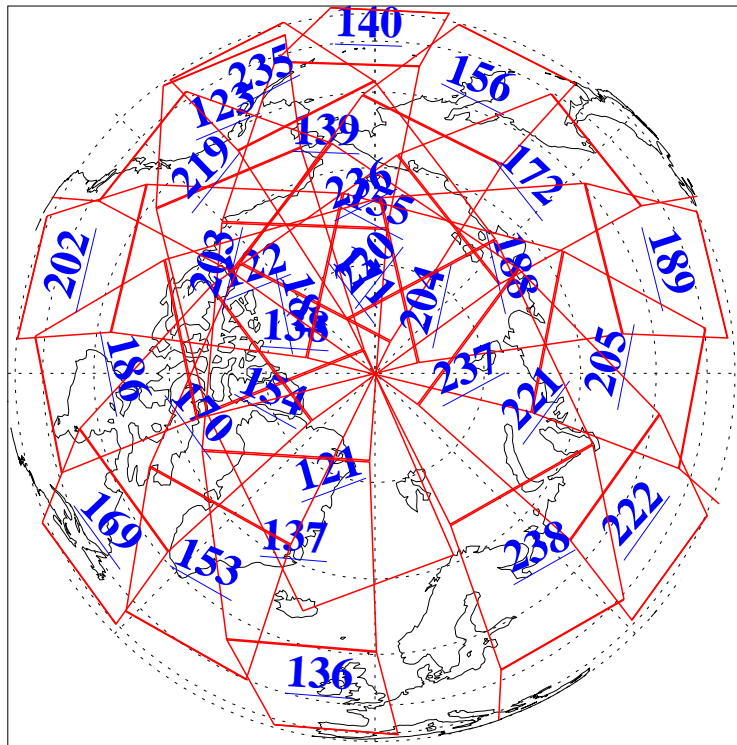

L1B Availability  
AMSU Granules: 240  
HSB Granules: 0  
AIRS Granules: 240

7 Dec 2015  
DoY 341  
Aqua Day 4965  
Granules: 1 to 120

Granules: 121 to 240

Legend: AMSU Available, HSB Available, AIRS Available

L1B Availability  
AMSU Granules: 240  
HSB Granules: 0  
AIRS Granules: 240

7 Dec 2015  
DoY 341  
Aqua Day 4965

Ascending Granules

Descending Granules

Legend: AMSU Available, HSB Available, AIRS Available

L1B Availability  
 AMSU Granules: 240  
 HSB Granules: 0  
 AIRS Granules: 240

7 Dec 2015  
 DoY 341  
 Aqua Day 4965

Northern Hemisphere Granules

Southern Hemisphere Granules

Legend: AMSU Available, HSB Available, AIRS Available