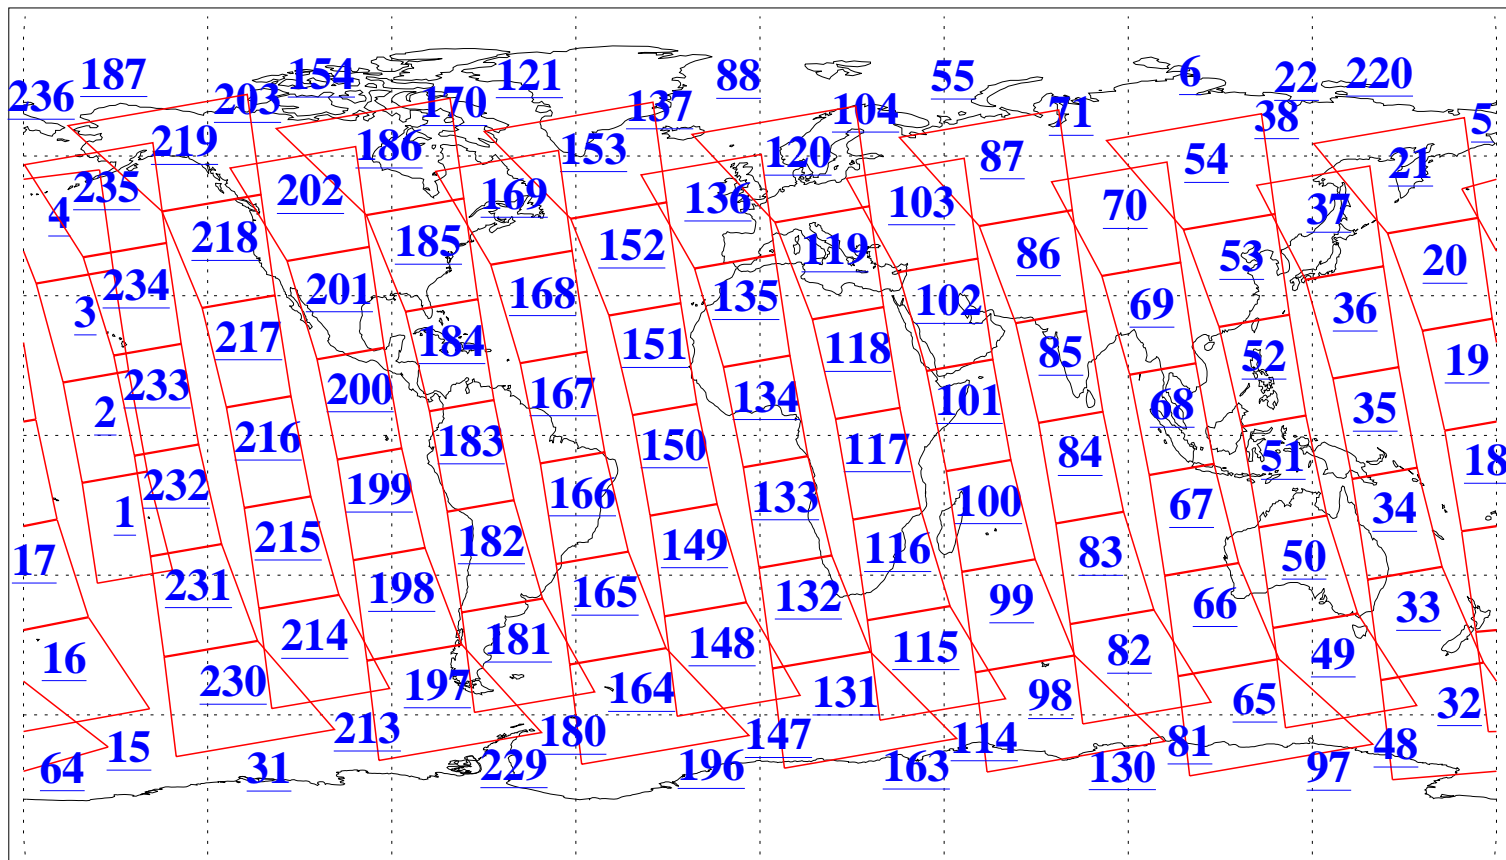

L1B Availability  
AMSU Granules: 240  
HSB Granules: 0  
AIRS Granules: 240

7 Dec 2015  
DoY 341  
Aqua Day 4965  
Granules: 1 to 120

Granules: 121 to 240

Legend: AMSU Available, HSB Available, AIRS Available

L1B Availability  
AMSU Granules: 240  
HSB Granules: 0  
AIRS Granules: 240

7 Dec 2015  
DoY 341  
Aqua Day 4965

Ascending Granules

Descending Granules

Legend: AMSU Available, HSB Available, AIRS Available

L1B Availability  
 AMSU Granules: 240  
 HSB Granules: 0  
 AIRS Granules: 240

7 Dec 2015  
 DoY 341  
 Aqua Day 4965

Northern Hemisphere Granules

Southern Hemisphere Granules

Legend: AMSU Available, HSB Available, AIRS Available