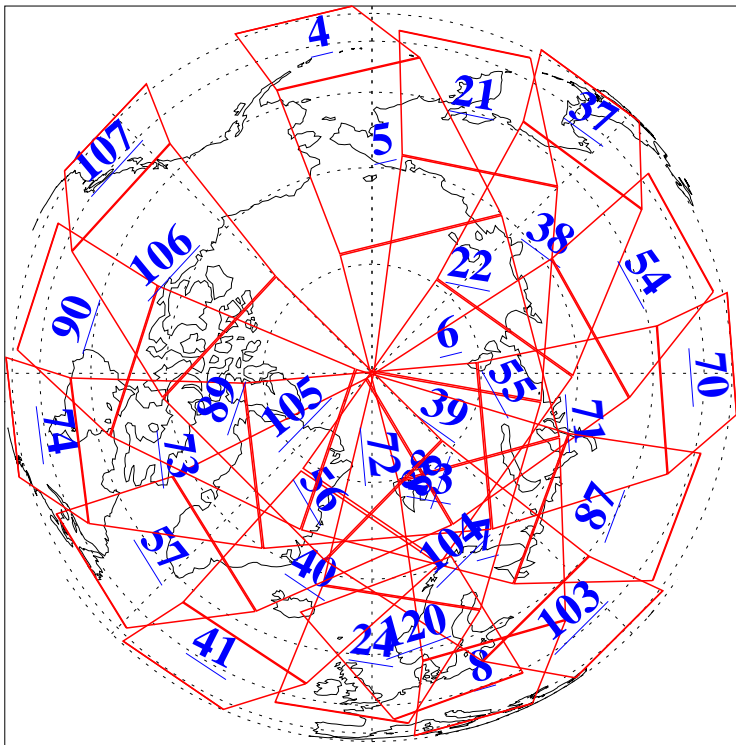

L1B Availability  
AMSU Granules: 240  
HSB Granules: 0  
AIRS Granules: 240

7 Dec 2015  
DoY 341  
Aqua Day 4965  
Granules: 1 to 120

Granules: 121 to 240

Legend: AMSU Available, HSB Available, AIRS Available

L1B Availability  
AMSU Granules: 240  
HSB Granules: 0  
AIRS Granules: 240

7 Dec 2015  
DoY 341  
Aqua Day 4965

Ascending Granules

Descending Granules

Legend: AMSU Available, HSB Available, AIRS Available

L1B Availability  
 AMSU Granules: 240  
 HSB Granules: 0  
 AIRS Granules: 240

7 Dec 2015  
 DoY 341  
 Aqua Day 4965

Northern Hemisphere Granules

Southern Hemisphere Granules

Legend: AMSU Available, HSB Available, AIRS Available