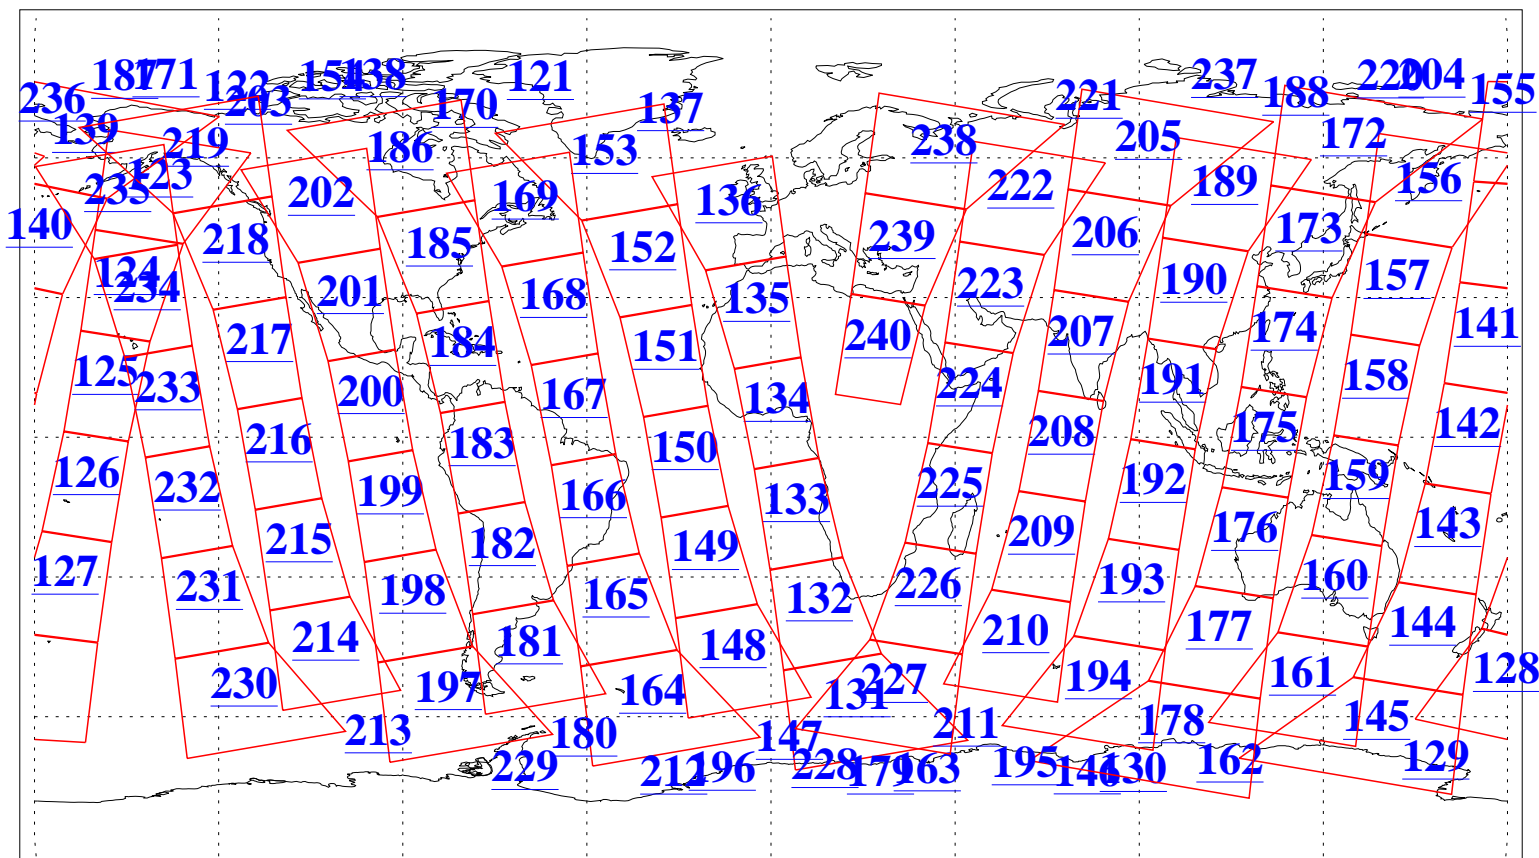

L1B Availability  
AMSU Granules: 240  
HSB Granules: 0  
AIRS Granules: 240

7 Dec 2015  
DoY 341  
Aqua Day 4965  
Granules: 1 to 120

Granules: 121 to 240

Legend: AMSU Available, HSB Available, AIRS Available

L1B Availability  
AMSU Granules: 240  
HSB Granules: 0  
AIRS Granules: 240

7 Dec 2015  
DoY 341  
Aqua Day 4965

Ascending Granules

Descending Granules

Legend: AMSU Available, HSB Available, AIRS Available

L1B Availability  
 AMSU Granules: 240  
 HSB Granules: 0  
 AIRS Granules: 240

7 Dec 2015  
 DoY 341  
 Aqua Day 4965

Northern Hemisphere Granules

Southern Hemisphere Granules

Legend: AMSU Available, HSB Available, AIRS Available