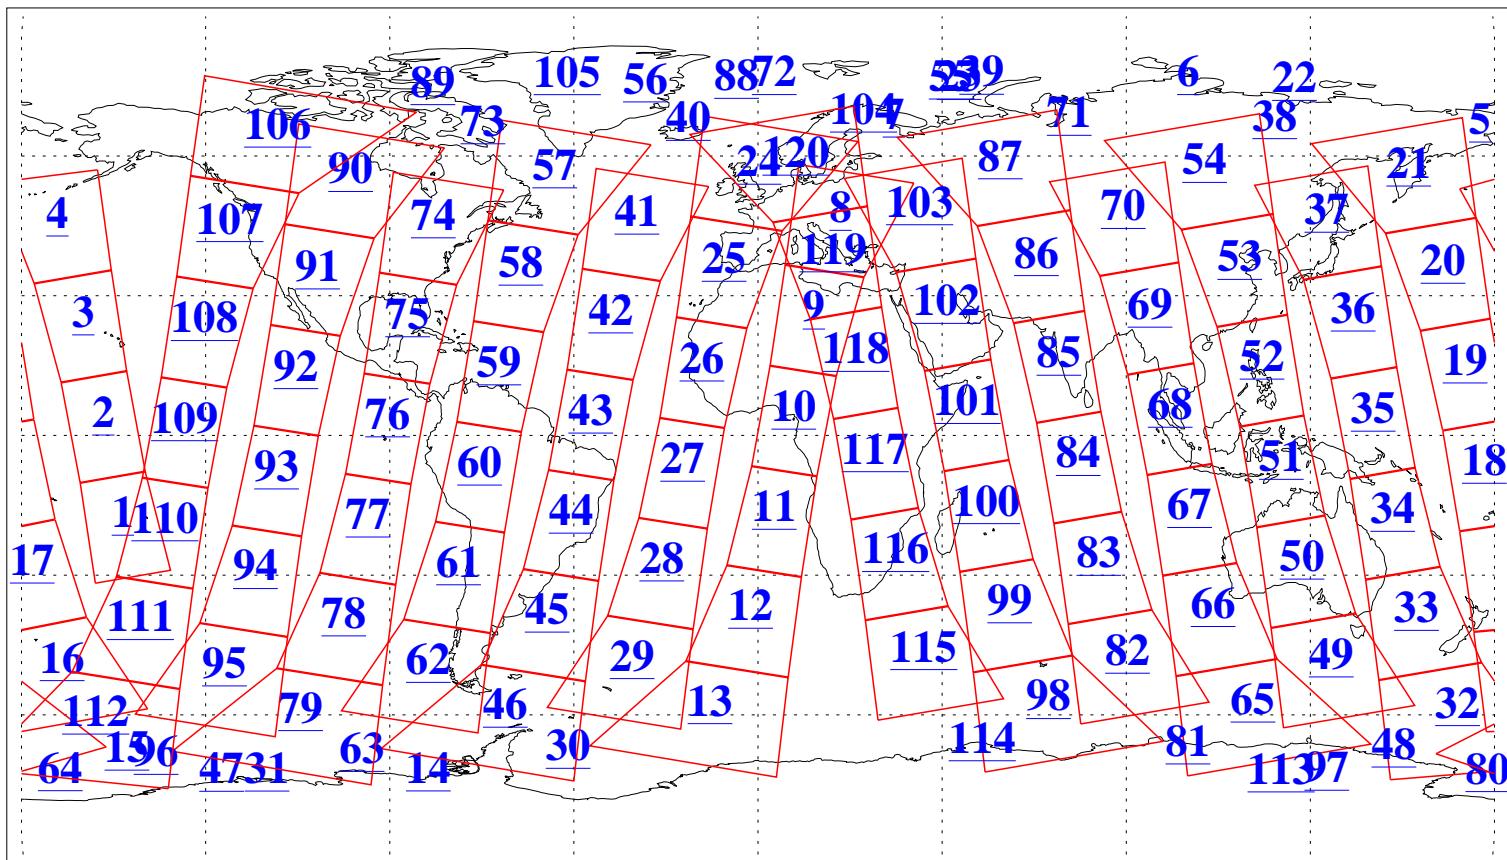

L1B Availability  
AMSU Granules: 240  
HSB Granules: 0  
AIRS Granules: 240

7 Dec 2015  
DoY 341  
Aqua Day 4965  
Granules: 1 to 120

Granules: 121 to 240

Legend: AMSU Available, HSB Available, AIRS Available

L1B Availability  
AMSU Granules: 240  
HSB Granules: 0  
AIRS Granules: 240

7 Dec 2015  
DoY 341  
Aqua Day 4965

Ascending Granules

Descending Granules

Legend: AMSU Available, HSB Available, AIRS Available

L1B Availability  
 AMSU Granules: 240  
 HSB Granules: 0  
 AIRS Granules: 240

7 Dec 2015  
 DoY 341  
 Aqua Day 4965

Northern Hemisphere Granules

Southern Hemisphere Granules

Legend: AMSU Available, HSB Available, AIRS Available