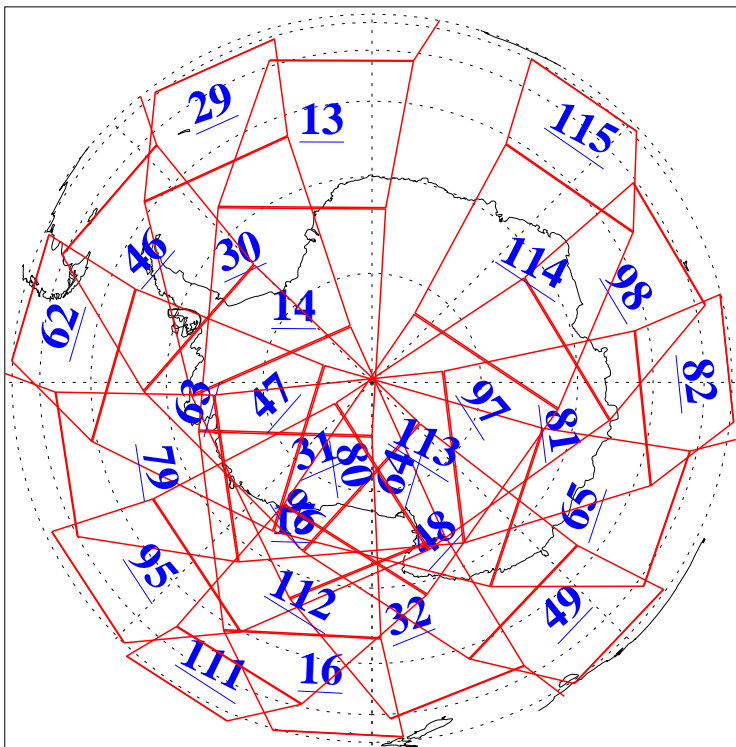

L1B Availability  
AMSU Granules: 240  
HSB Granules: 0  
AIRS Granules: 240

7 Dec 2015  
DoY 341  
Aqua Day 4965  
Granules: 1 to 120

Granules: 121 to 240

Legend: AMSU Available, HSB Available, AIRS Available

L1B Availability  
AMSU Granules: 240  
HSB Granules: 0  
AIRS Granules: 240

7 Dec 2015  
DoY 341  
Aqua Day 4965

Ascending Granules

Descending Granules

Legend: AMSU Available, HSB Available, AIRS Available

L1B Availability  
 AMSU Granules: 240  
 HSB Granules: 0  
 AIRS Granules: 240

7 Dec 2015  
 DoY 341  
 Aqua Day 4965

Northern Hemisphere Granules

Southern Hemisphere Granules

Legend: AMSU Available, HSB Available, AIRS Available