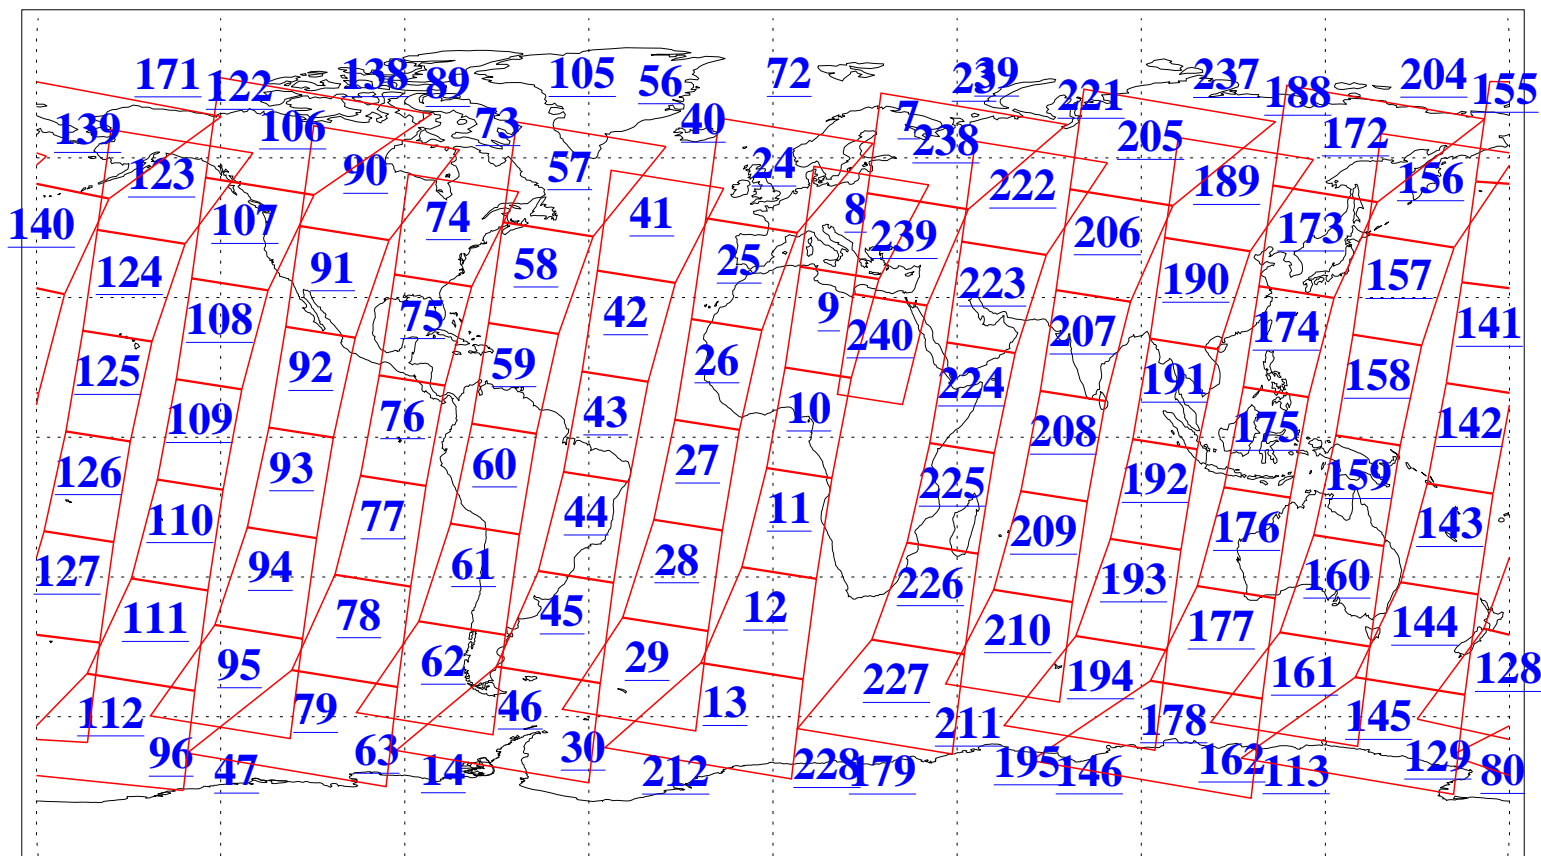

L1B Availability  
AMSU Granules: 240  
HSB Granules: 0  
AIRS Granules: 240

7 Dec 2015  
DoY 341  
Aqua Day 4965  
Granules: 1 to 120

Granules: 121 to 240

Legend: AMSU Available, HSB Available, AIRS Available

L1B Availability  
AMSU Granules: 240  
HSB Granules: 0  
AIRS Granules: 240

7 Dec 2015  
DoY 341  
Aqua Day 4965

Ascending Granules

Descending Granules

Legend: AMSU Available, HSB Available, AIRS Available

L1B Availability  
 AMSU Granules: 240  
 HSB Granules: 0  
 AIRS Granules: 240

7 Dec 2015  
 DoY 341  
 Aqua Day 4965

Northern Hemisphere Granules

Southern Hemisphere Granules

Legend: AMSU Available, HSB Available, AIRS Available