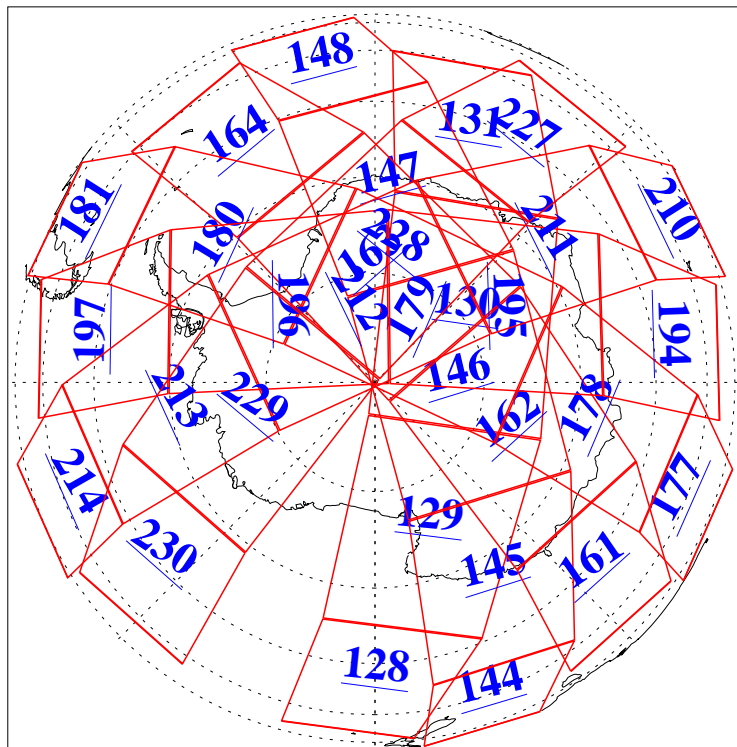

L1B Availability  
AMSU Granules: 240  
HSB Granules: 0  
AIRS Granules: 240

7 Dec 2015  
DoY 341  
Aqua Day 4965  
Granules: 1 to 120

Granules: 121 to 240

Legend: AMSU Available, HSB Available, AIRS Available

L1B Availability  
AMSU Granules: 240  
HSB Granules: 0  
AIRS Granules: 240

7 Dec 2015  
DoY 341  
Aqua Day 4965

Ascending Granules

Descending Granules

Legend: AMSU Available, HSB Available, AIRS Available

L1B Availability  
 AMSU Granules: 240  
 HSB Granules: 0  
 AIRS Granules: 240

7 Dec 2015  
 DoY 341  
 Aqua Day 4965

Northern Hemisphere Granules

Southern Hemisphere Granules

Legend: AMSU Available, HSB Available, AIRS Available