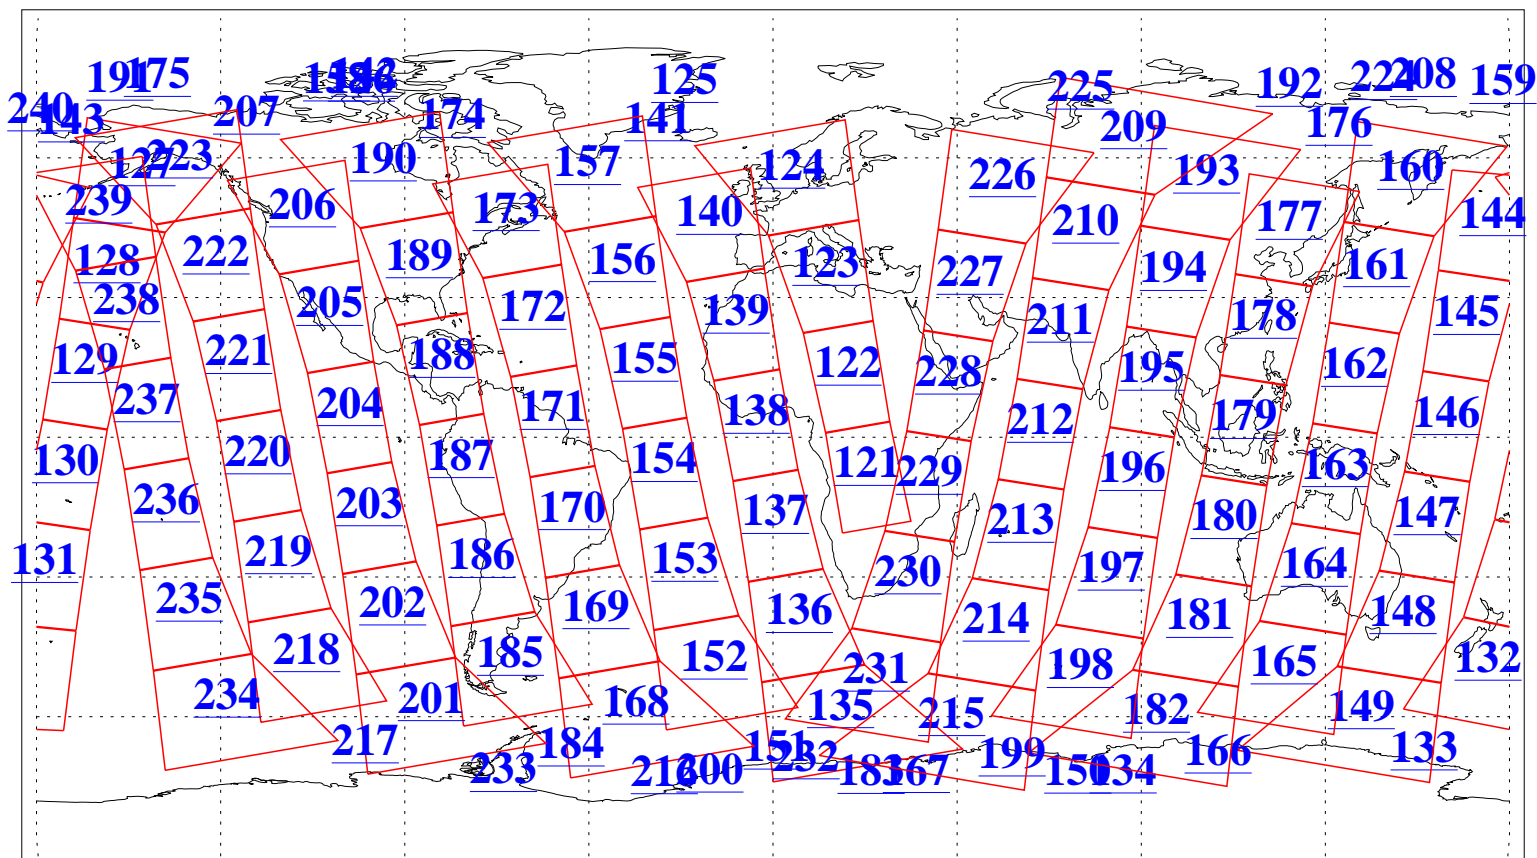

L1B Availability  
AMSU Granules: 240  
HSB Granules: 0  
AIRS Granules: 240

3 Dec 2015  
DoY 337  
Aqua Day 4961  
Granules: 1 to 120

Granules: 121 to 240

Legend: AMSU Available, HSB Available, AIRS Available

L1B Availability  
AMSU Granules: 240  
HSB Granules: 0  
AIRS Granules: 240

3 Dec 2015  
DoY 337  
Aqua Day 4961  
Ascending Granules

Descending Granules

Legend: AMSU Available, HSB Available, AIRS Available