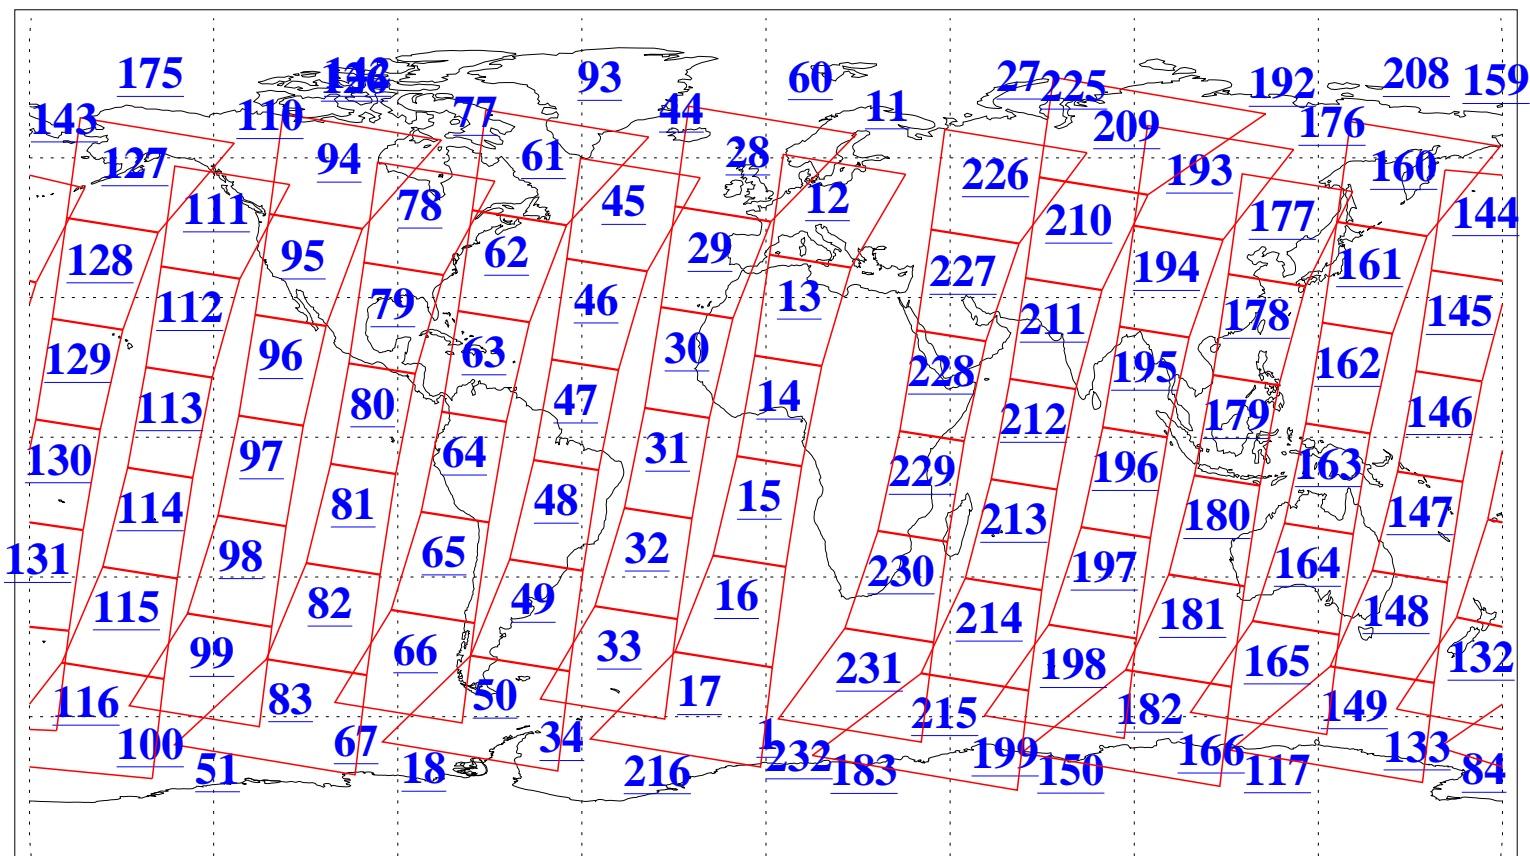

L1B Availability  
AMSU Granules: 240  
HSB Granules: 0  
AIRS Granules: 240

3 Dec 2015  
DoY 337  
Aqua Day 4961  
Granules: 1 to 120

Granules: 121 to 240

Legend: AMSU Available, HSB Available, AIRS Available

L1B Availability  
AMSU Granules: 240  
HSB Granules: 0  
AIRS Granules: 240

3 Dec 2015  
DoY 337  
Aqua Day 4961  
Ascending Granules

Descending Granules

Legend: AMSU Available, HSB Available, AIRS Available