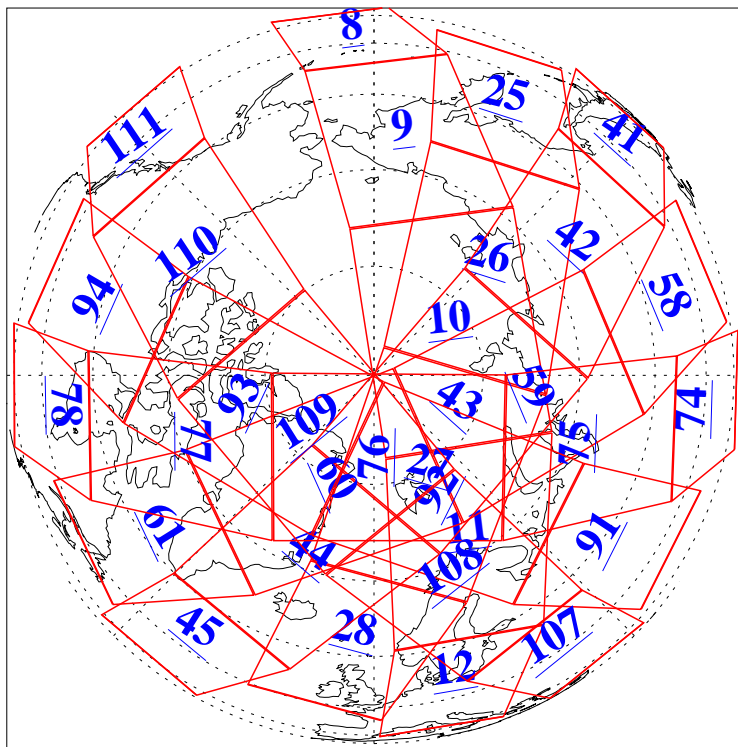

L1B Availability  
AMSU Granules: 240  
HSB Granules: 0  
AIRS Granules: 240

3 Dec 2015  
DoY 337  
Aqua Day 4961  
Granules: 1 to 120

Granules: 121 to 240

Legend: AMSU Available, HSB Available, AIRS Available

L1B Availability  
AMSU Granules: 240  
HSB Granules: 0  
AIRS Granules: 240

3 Dec 2015  
DoY 337  
Aqua Day 4961  
Ascending Granules

Descending Granules

Legend: AMSU Available, HSB Available, AIRS Available

### Northern Hemisphere Granules