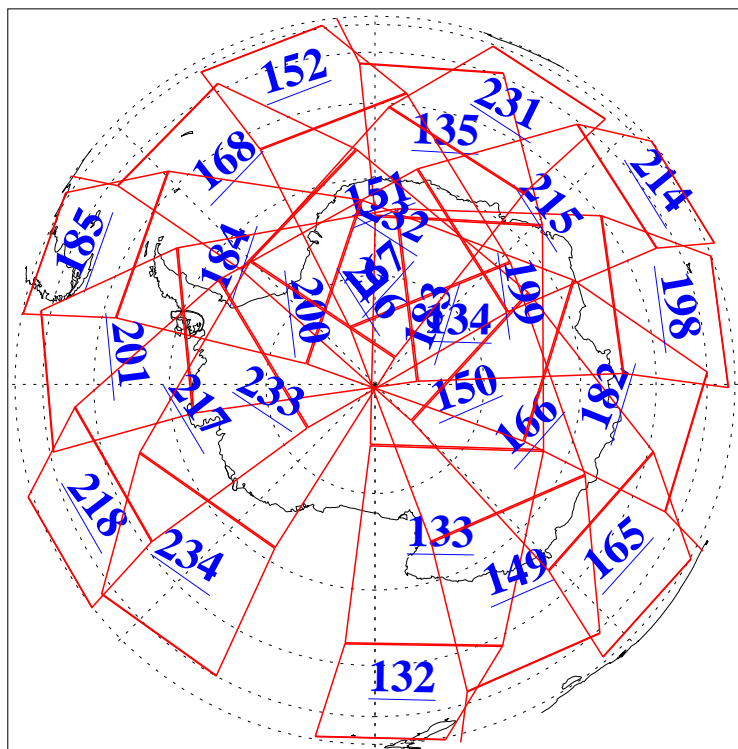

Legend: AMSU Available, HSB Available, AIRS Available