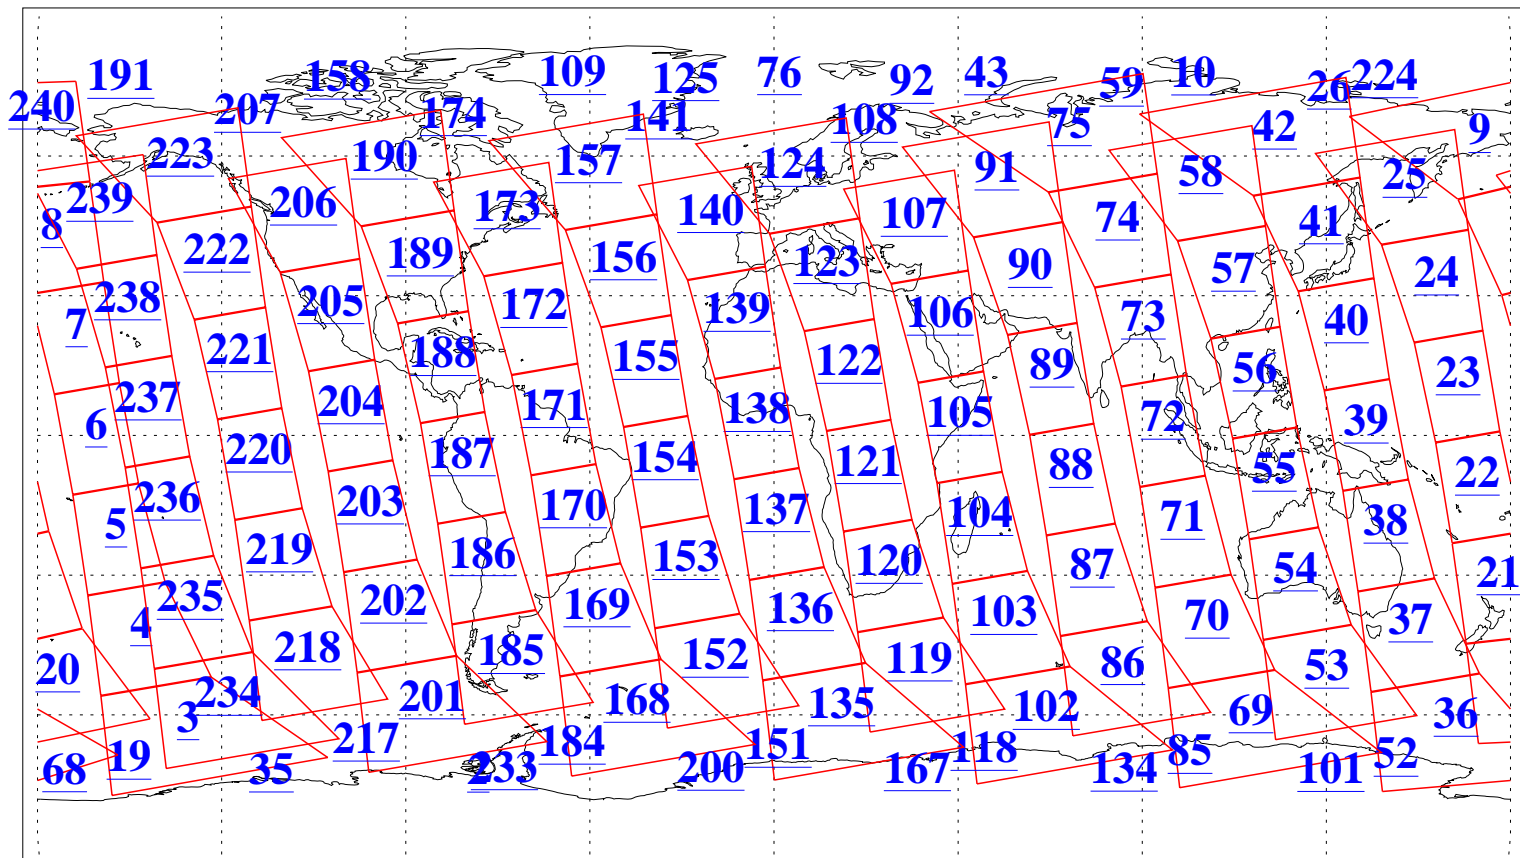

L1B Availability  
AMSU Granules: 240  
HSB Granules: 0  
AIRS Granules: 240

3 Dec 2015  
DoY 337  
Aqua Day 4961  
Granules: 1 to 120

Granules: 121 to 240

Legend: AMSU Available, HSB Available, AIRS Available

L1B Availability  
AMSU Granules: 240  
HSB Granules: 0  
AIRS Granules: 240

3 Dec 2015  
DoY 337  
Aqua Day 4961  
Ascending Granules

Descending Granules

Legend: AMSU Available, HSB Available, AIRS Available