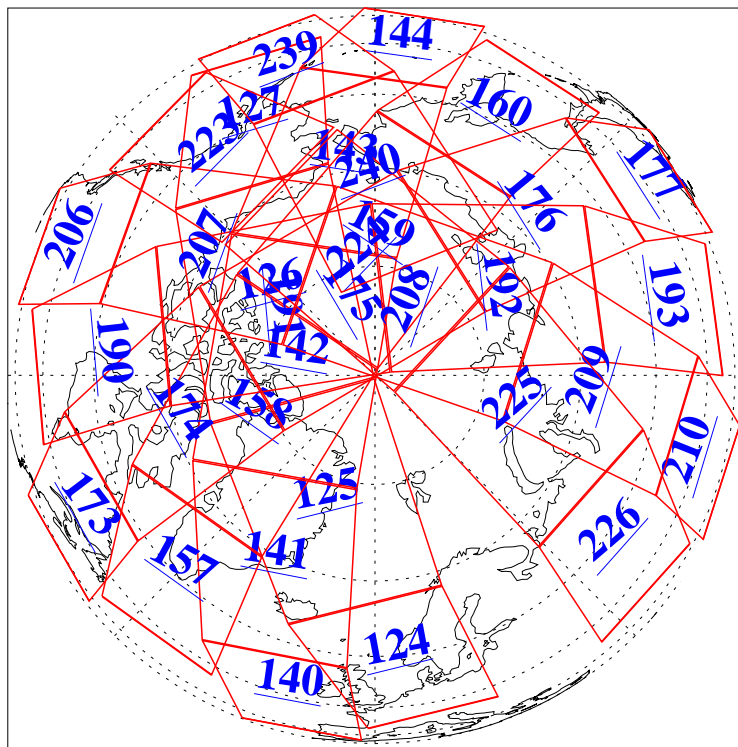

L1B Availability  
AMSU Granules: 240  
HSB Granules: 0  
AIRS Granules: 240

3 Dec 2015  
DoY 337  
Aqua Day 4961  
Granules: 1 to 120

Granules: 121 to 240

Legend: AMSU Available, HSB Available, AIRS Available

L1B Availability  
AMSU Granules: 240  
HSB Granules: 0  
AIRS Granules: 240

3 Dec 2015  
DoY 337  
Aqua Day 4961  
Ascending Granules

Descending Granules

Legend: AMSU Available, HSB Available, AIRS Available

### Northern Hemisphere Granules