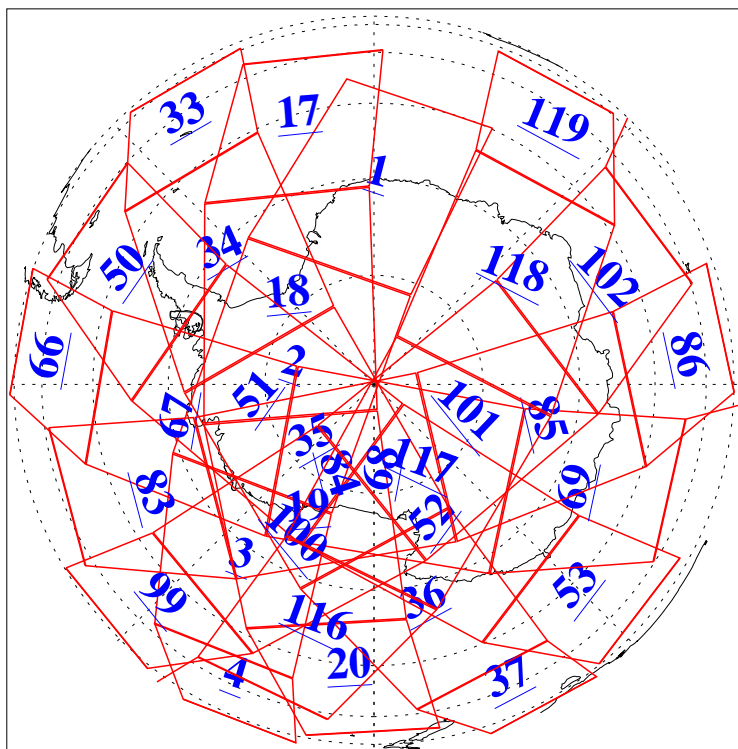

Legend: AMSU Available, HSB Available, AIRS Available