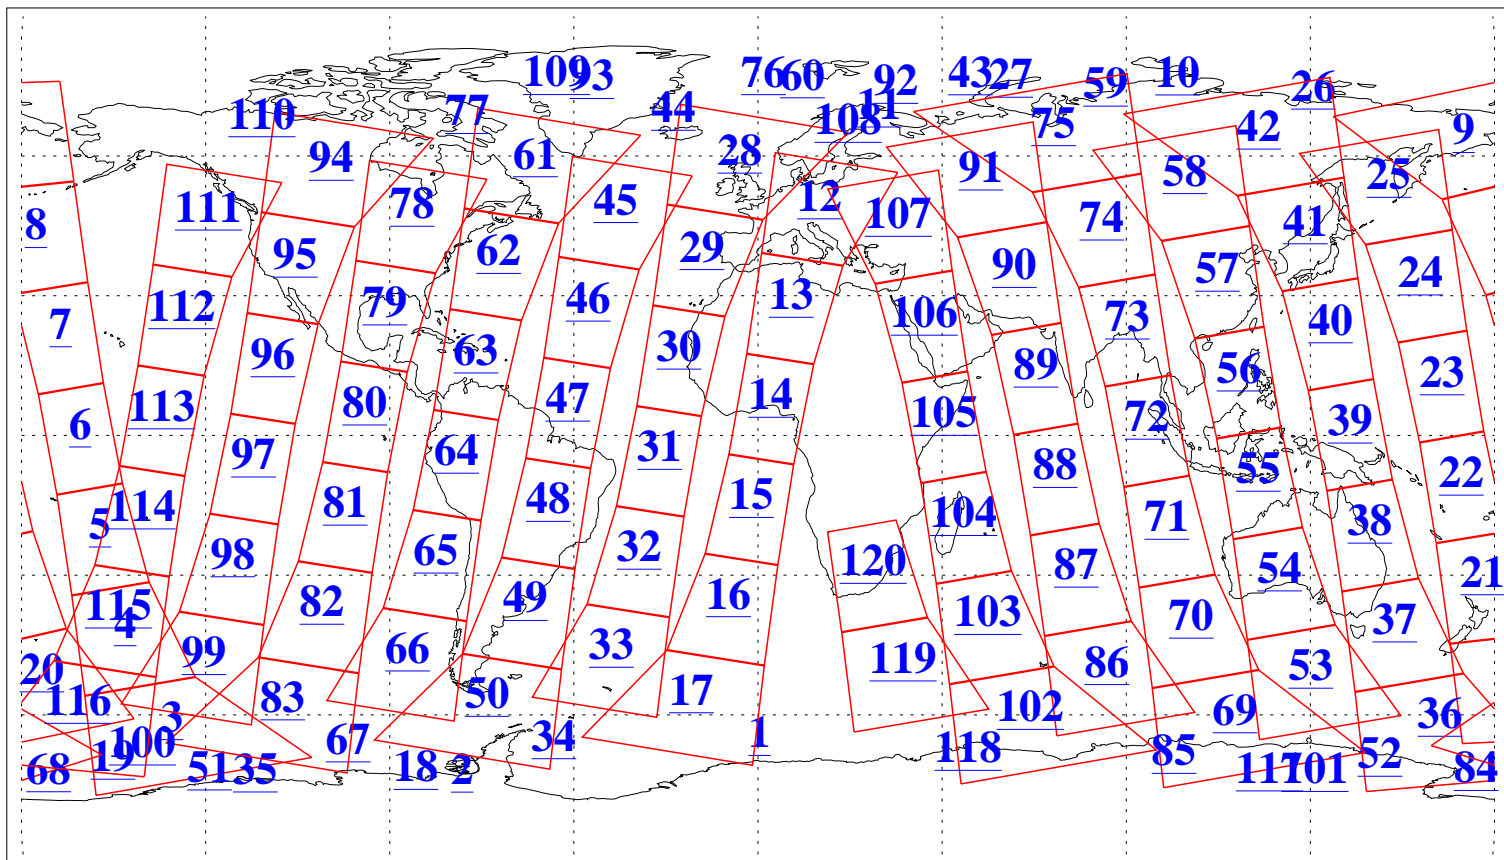

L1B Availability  
AMSU Granules: 240  
HSB Granules: 0  
AIRS Granules: 240

3 Dec 2015  
DoY 337  
Aqua Day 4961  
Granules: 1 to 120

Granules: 121 to 240

Legend: AMSU Available, HSB Available, AIRS Available

L1B Availability  
AMSU Granules: 240  
HSB Granules: 0  
AIRS Granules: 240

3 Dec 2015  
DoY 337  
Aqua Day 4961  
Ascending Granules

Descending Granules

Legend: AMSU Available, HSB Available, AIRS Available