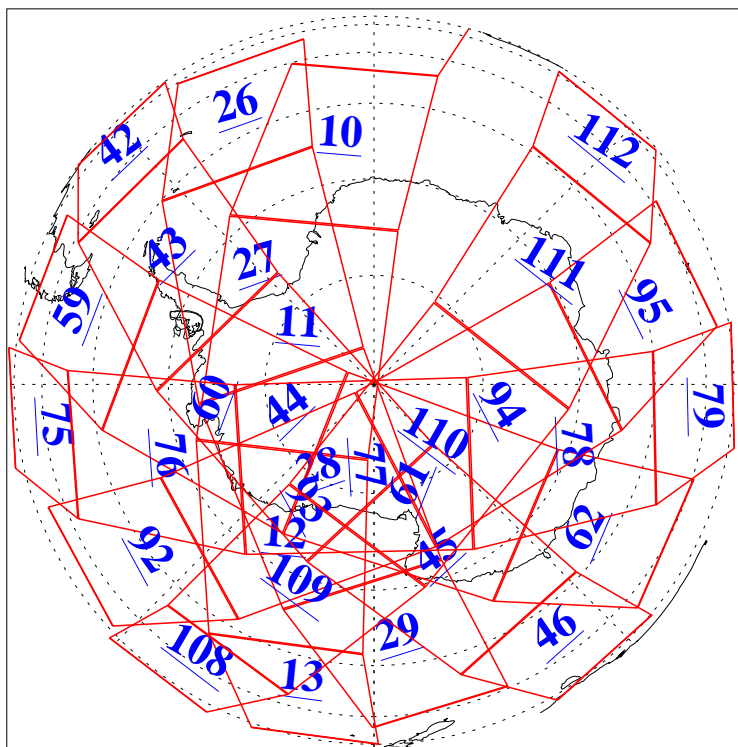

L1B Availability  
AMSU Granules: 240  
HSB Granules: 0  
AIRS Granules: 240

2 Dec 2015  
DoY 336  
Aqua Day 4960  
Granules: 1 to 120

Granules: 121 to 240

Legend: AMSU Available, HSB Available, AIRS Available

L1B Availability  
AMSU Granules: 240  
HSB Granules: 0  
AIRS Granules: 240

2 Dec 2015  
DoY 336  
Aqua Day 4960

Ascending Granules

Descending Granules

Legend: AMSU Available, HSB Available, AIRS Available

L1B Availability  
 AMSU Granules: 240  
 HSB Granules: 0  
 AIRS Granules: 240

2 Dec 2015  
 DoY 336  
 Aqua Day 4960

Northern Hemisphere Granules

Southern Hemisphere Granules

Legend: AMSU Available, HSB Available, AIRS Available