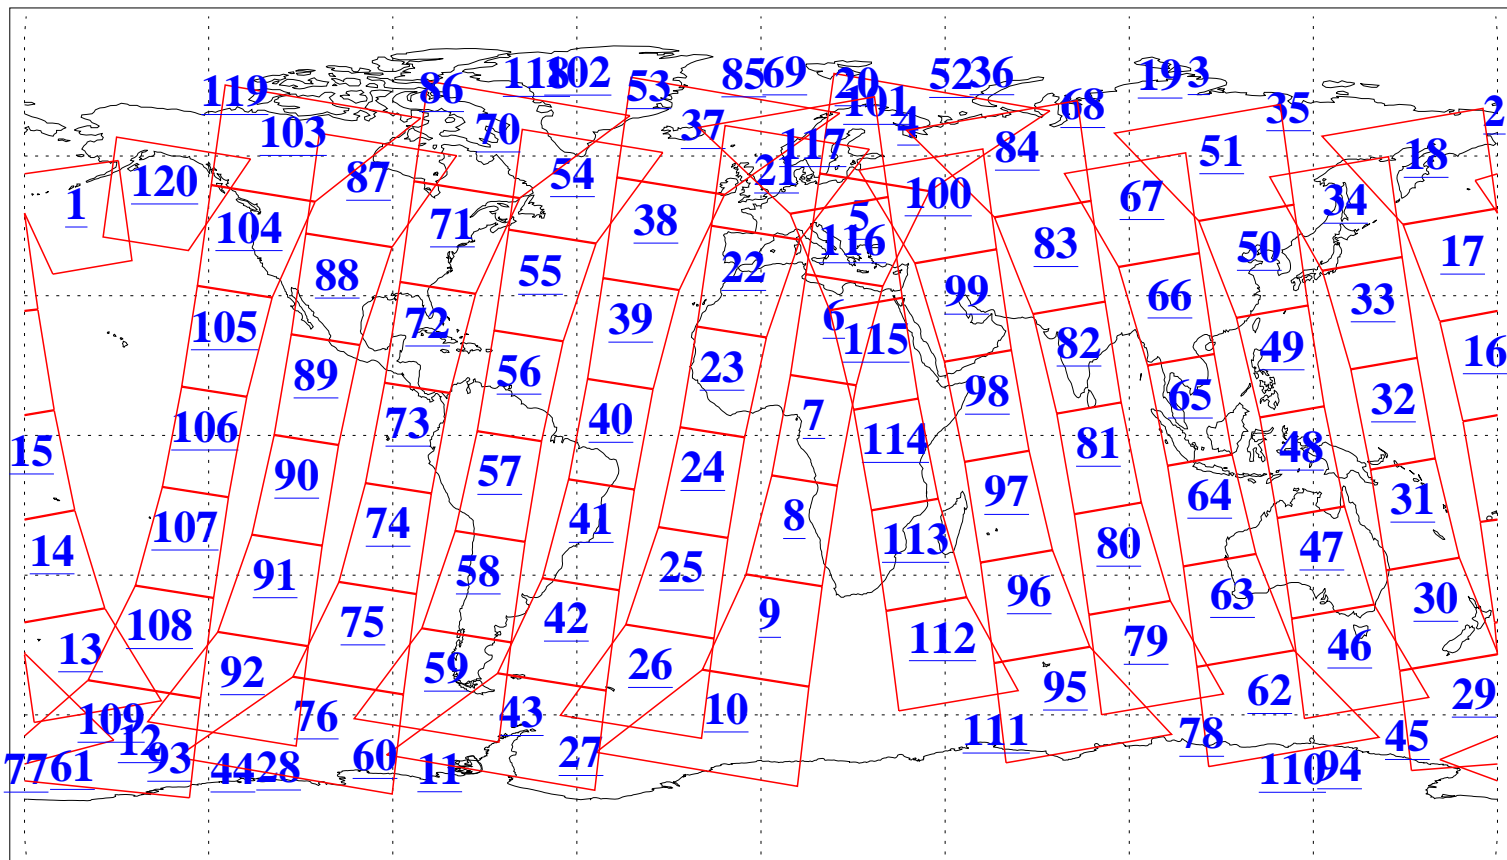

L1B Availability  
AMSU Granules: 240  
HSB Granules: 0  
AIRS Granules: 240

2 Dec 2015  
DoY 336  
Aqua Day 4960  
Granules: 1 to 120

Granules: 121 to 240

Legend: AMSU Available, HSB Available, AIRS Available

L1B Availability  
AMSU Granules: 240  
HSB Granules: 0  
AIRS Granules: 240

2 Dec 2015  
DoY 336  
Aqua Day 4960

Ascending Granules

Descending Granules

Legend: AMSU Available, HSB Available, AIRS Available

L1B Availability  
 AMSU Granules: 240  
 HSB Granules: 0  
 AIRS Granules: 240

2 Dec 2015  
 DoY 336  
 Aqua Day 4960

Northern Hemisphere Granules

Southern Hemisphere Granules

Legend: AMSU Available, HSB Available, AIRS Available