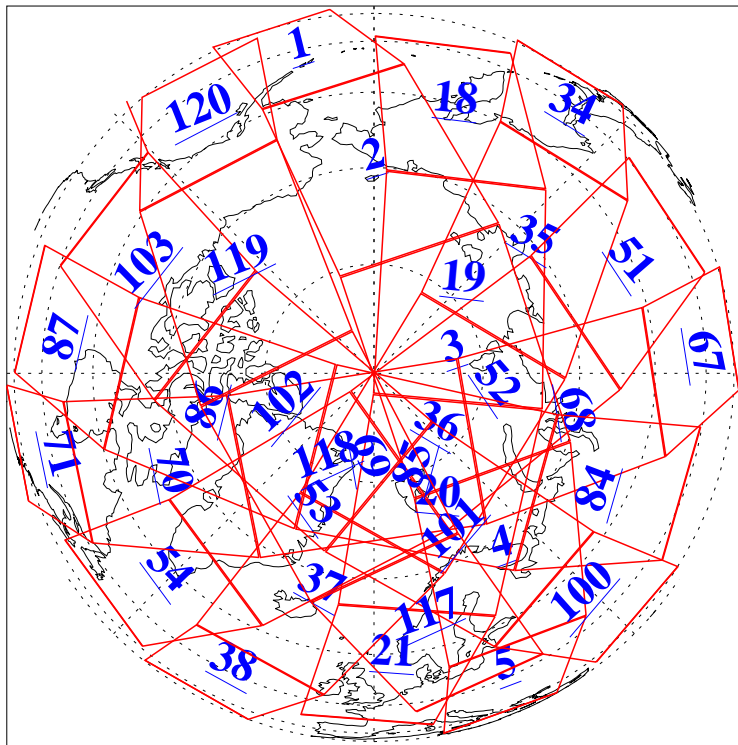

L1B Availability  
AMSU Granules: 240  
HSB Granules: 0  
AIRS Granules: 240

2 Dec 2015  
DoY 336  
Aqua Day 4960  
Granules: 1 to 120

Granules: 121 to 240

Legend: AMSU Available, HSB Available, AIRS Available

L1B Availability  
AMSU Granules: 240  
HSB Granules: 0  
AIRS Granules: 240

2 Dec 2015  
DoY 336  
Aqua Day 4960

Ascending Granules

Descending Granules

Legend: AMSU Available, HSB Available, AIRS Available

L1B Availability  
 AMSU Granules: 240  
 HSB Granules: 0  
 AIRS Granules: 240

2 Dec 2015  
 DoY 336  
 Aqua Day 4960

Northern Hemisphere Granules

Southern Hemisphere Granules

Legend: AMSU Available, HSB Available, AIRS Available