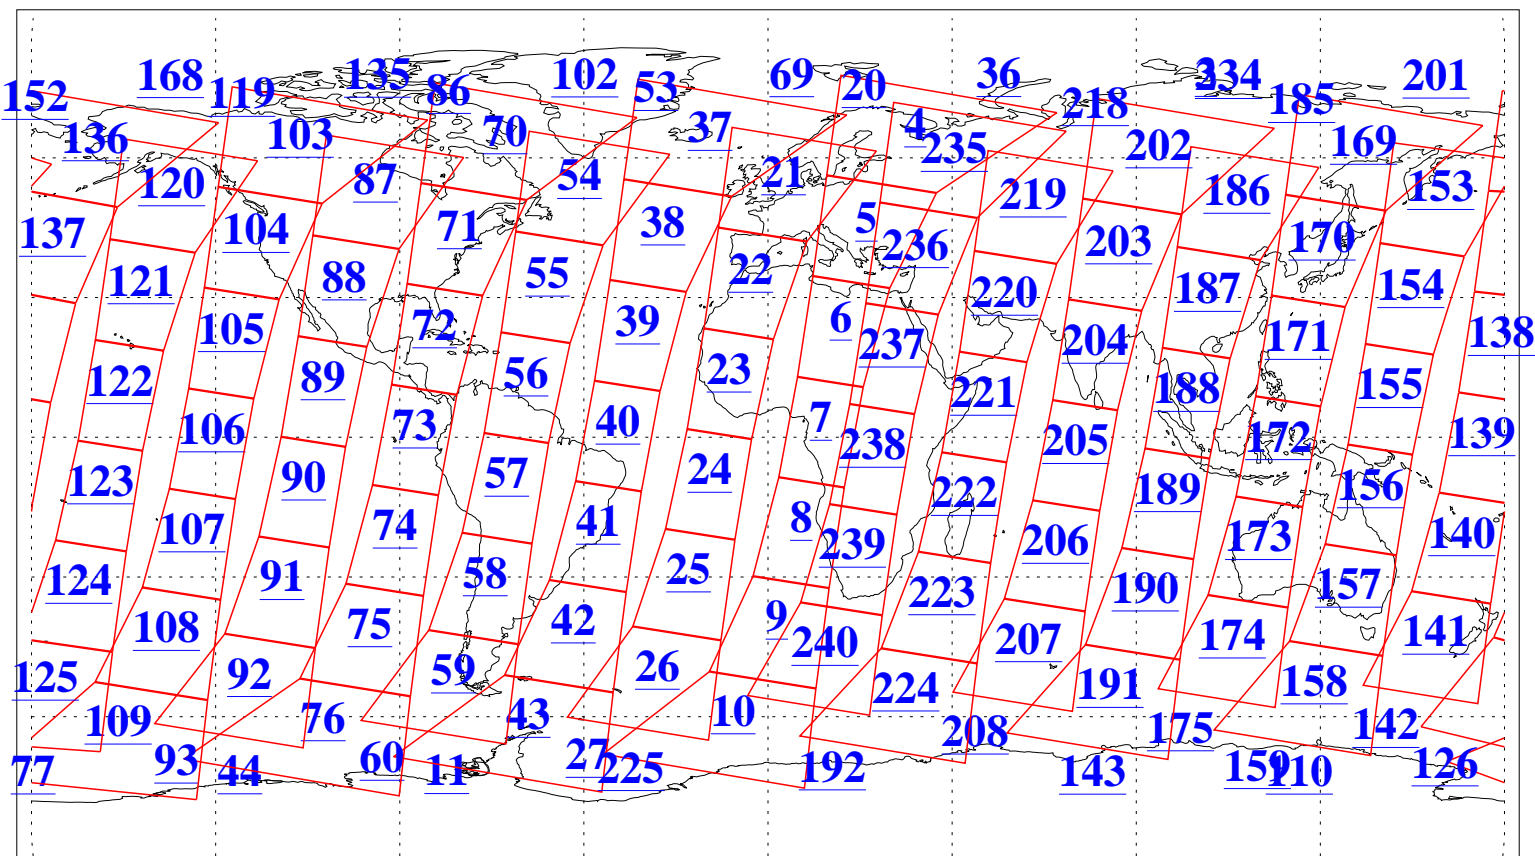

L1B Availability  
AMSU Granules: 240  
HSB Granules: 0  
AIRS Granules: 240

2 Dec 2015  
DoY 336  
Aqua Day 4960  
Granules: 1 to 120

Granules: 121 to 240

Legend: AMSU Available, HSB Available, AIRS Available

L1B Availability  
AMSU Granules: 240  
HSB Granules: 0  
AIRS Granules: 240

2 Dec 2015  
DoY 336  
Aqua Day 4960

Ascending Granules

Descending Granules

Legend: AMSU Available, HSB Available, AIRS Available