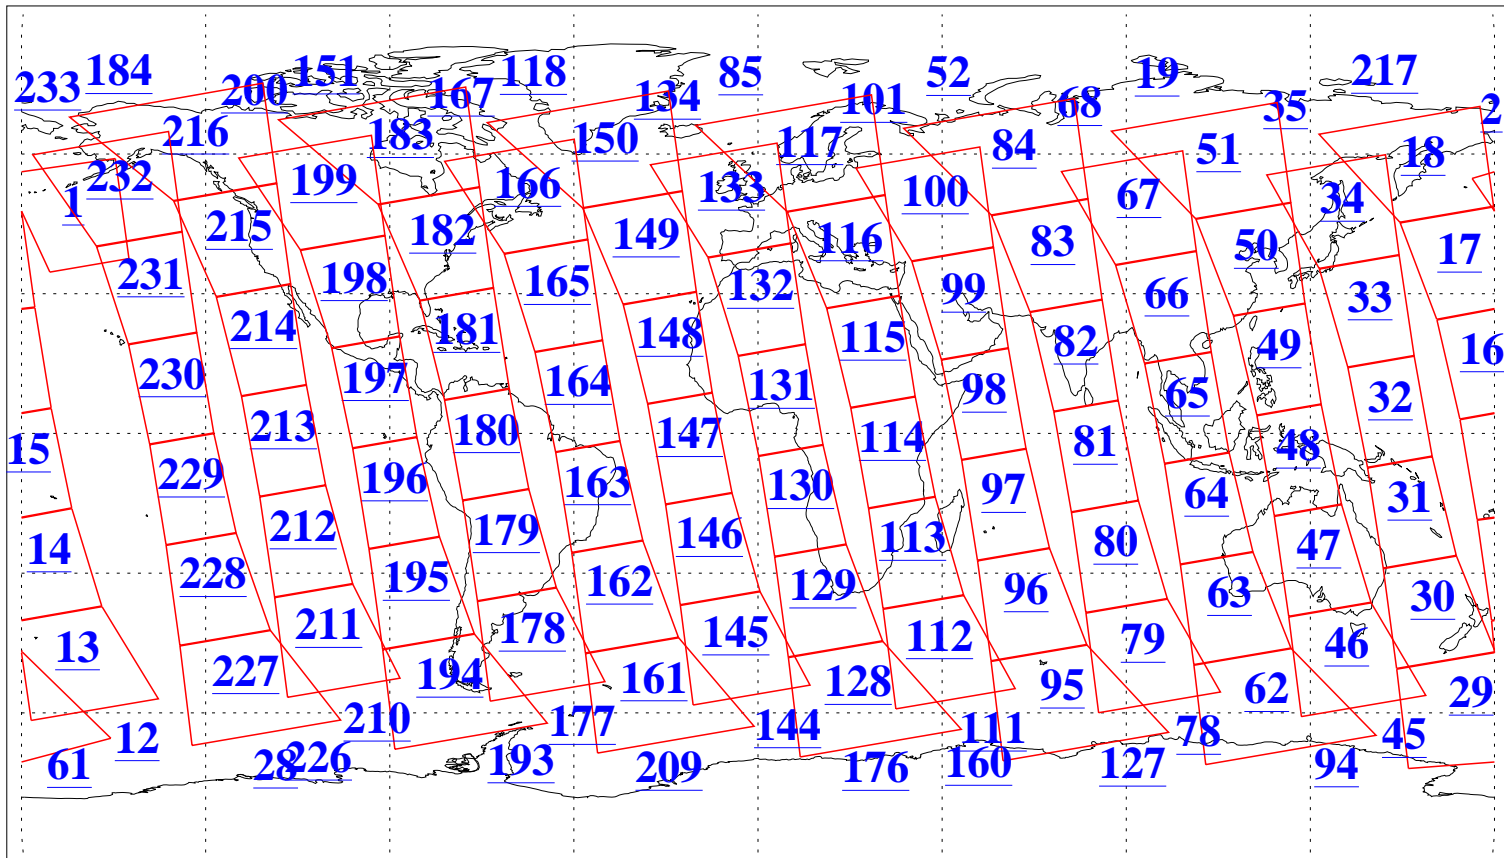

L1B Availability  
AMSU Granules: 240  
HSB Granules: 0  
AIRS Granules: 240

2 Dec 2015  
DoY 336  
Aqua Day 4960  
Granules: 1 to 120

Granules: 121 to 240

Legend: AMSU Available, HSB Available, AIRS Available

L1B Availability  
AMSU Granules: 240  
HSB Granules: 0  
AIRS Granules: 240

2 Dec 2015  
DoY 336  
Aqua Day 4960

Ascending Granules

Descending Granules

Legend: AMSU Available, HSB Available, AIRS Available

L1B Availability  
 AMSU Granules: 240  
 HSB Granules: 0  
 AIRS Granules: 240

2 Dec 2015  
 DoY 336  
 Aqua Day 4960

Northern Hemisphere Granules

Southern Hemisphere Granules

Legend: AMSU Available, HSB Available, AIRS Available