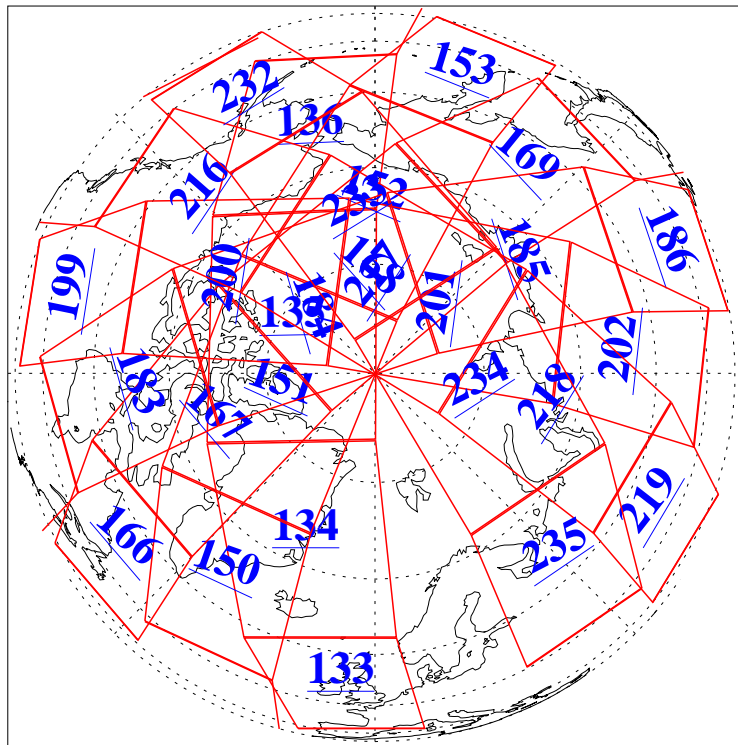

L1B Availability  
AMSU Granules: 240  
HSB Granules: 0  
AIRS Granules: 240

2 Dec 2015  
DoY 336  
Aqua Day 4960

Ascending Granules

Descending Granules

Legend: AMSU Available, HSB Available, AIRS Available

L1B Availability  
 AMSU Granules: 240  
 HSB Granules: 0  
 AIRS Granules: 240

2 Dec 2015  
 DoY 336  
 Aqua Day 4960

Northern Hemisphere Granules

Southern Hemisphere Granules

Legend: AMSU Available, HSB Available, AIRS Available