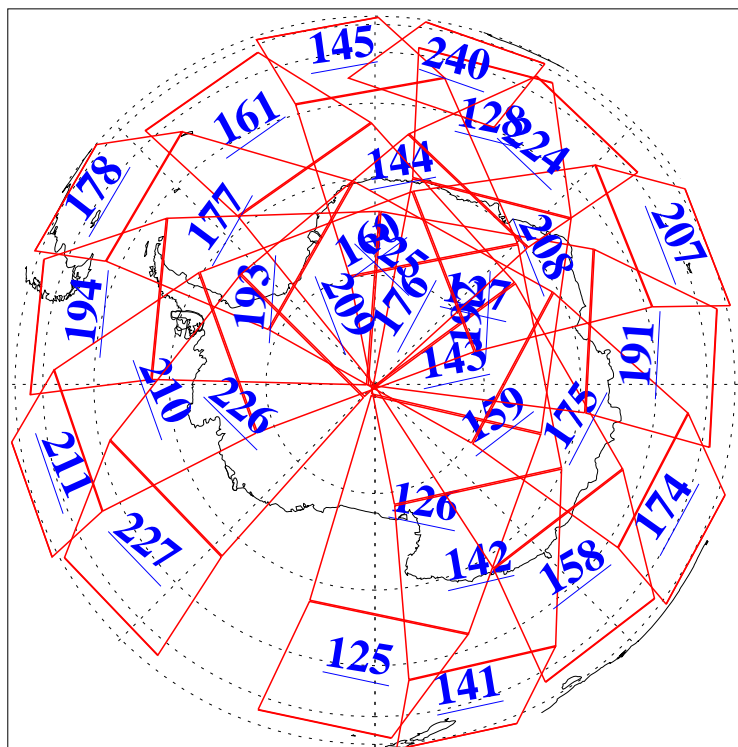

L1B Availability  
AMSU Granules: 240  
HSB Granules: 0  
AIRS Granules: 240

2 Dec 2015  
DoY 336  
Aqua Day 4960  
Granules: 1 to 120

Granules: 121 to 240

Legend: AMSU Available, HSB Available, AIRS Available

L1B Availability  
AMSU Granules: 240  
HSB Granules: 0  
AIRS Granules: 240

2 Dec 2015  
DoY 336  
Aqua Day 4960

Ascending Granules

Descending Granules

Legend: AMSU Available, HSB Available, AIRS Available

L1B Availability  
 AMSU Granules: 240  
 HSB Granules: 0  
 AIRS Granules: 240

2 Dec 2015  
 DoY 336  
 Aqua Day 4960

Northern Hemisphere Granules

Southern Hemisphere Granules

Legend: AMSU Available, HSB Available, AIRS Available