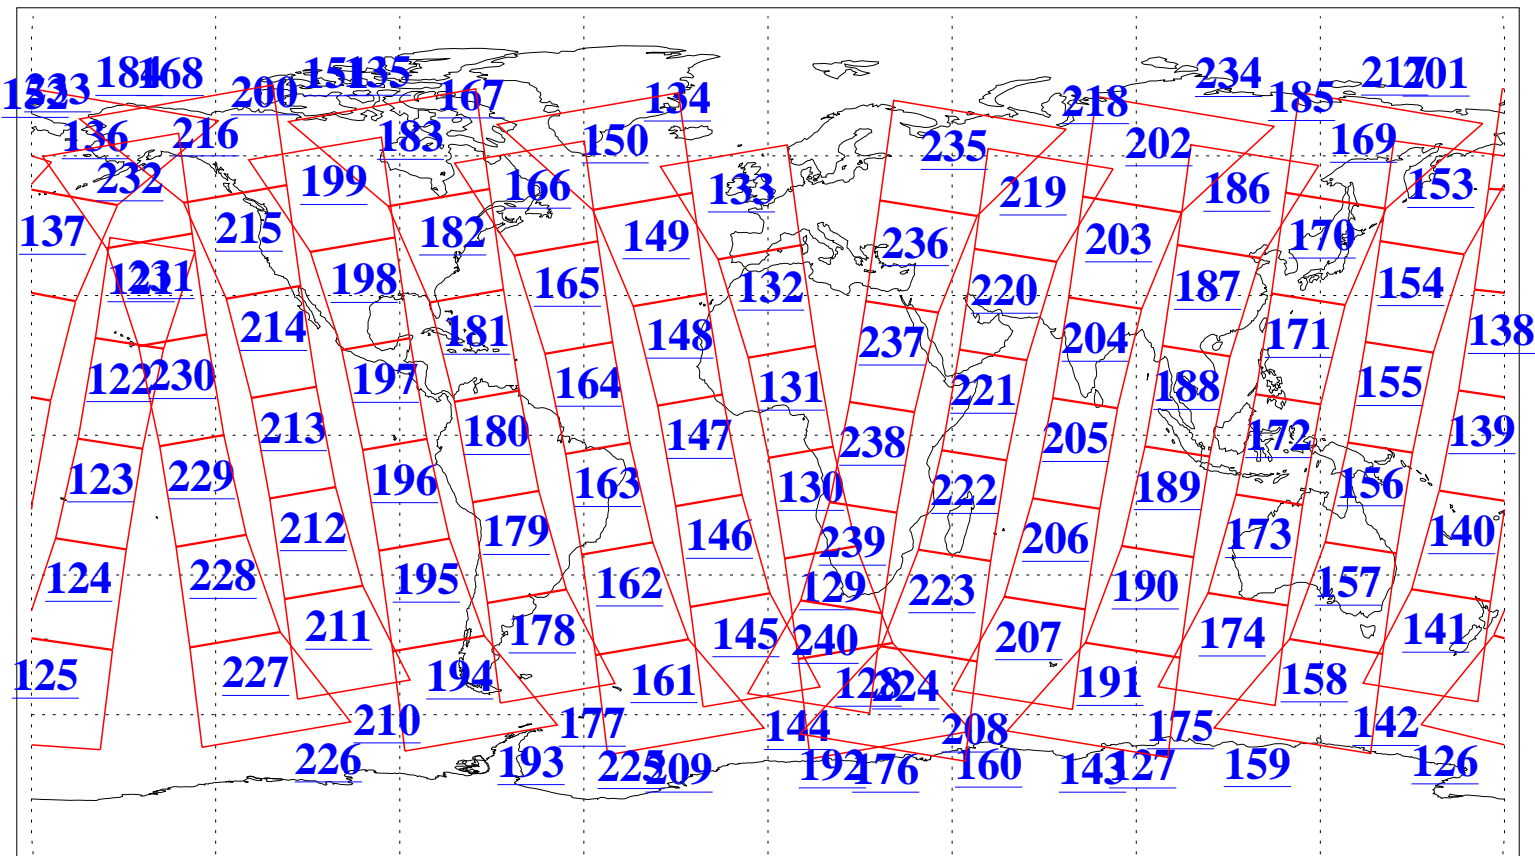

L1B Availability  
AMSU Granules: 240  
HSB Granules: 0  
AIRS Granules: 240

2 Dec 2015  
DoY 336  
Aqua Day 4960  
Granules: 1 to 120

Granules: 121 to 240

Legend: AMSU Available, HSB Available, AIRS Available

L1B Availability  
AMSU Granules: 240  
HSB Granules: 0  
AIRS Granules: 240

2 Dec 2015  
DoY 336  
Aqua Day 4960

Ascending Granules

Descending Granules

Legend: AMSU Available, HSB Available, AIRS Available

L1B Availability  
 AMSU Granules: 240  
 HSB Granules: 0  
 AIRS Granules: 240

2 Dec 2015  
 DoY 336  
 Aqua Day 4960

Northern Hemisphere Granules

Southern Hemisphere Granules

Legend: AMSU Available, HSB Available, AIRS Available