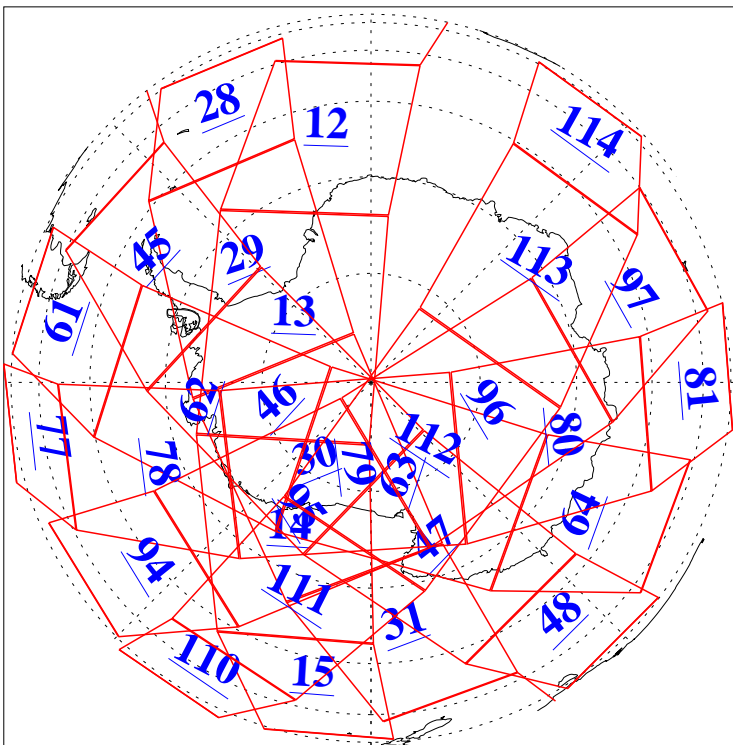

L1B Availability
AMSU Granules: 240
HSB Granules: 0
AIRS Granules: 240

30 Nov 2015
DoY 334
Aqua Day 4958
Granules: 1 to 120

Granules: 121 to 240

Legend: AMSU Available, HSB Available, AIRS Available

L1B Availability
AMSU Granules: 240
HSB Granules: 0
AIRS Granules: 240

30 Nov 2015
DoY 334
Aqua Day 4958
Ascending Granules

Descending Granules

Legend: AMSU Available, HSB Available, AIRS Available

L1B Availability
 AMSU Granules: 240
 HSB Granules: 0
 AIRS Granules: 240

30 Nov 2015
 DoY 334
 Aqua Day 4958

Northern Hemisphere Granules

Southern Hemisphere Granules

Legend: AMSU Available, HSB Available, AIRS Available