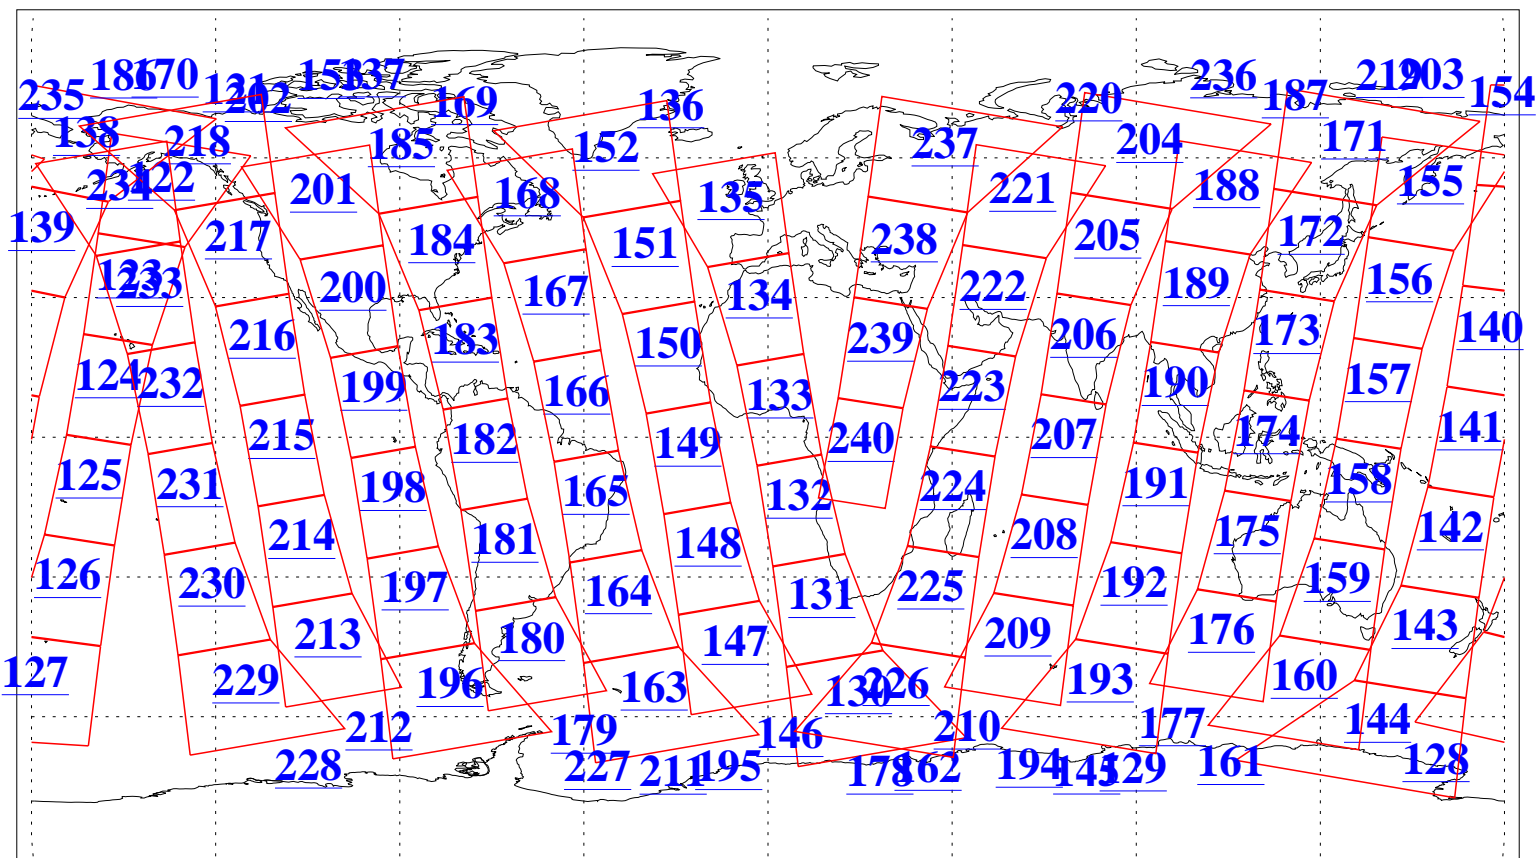

L1B Availability
AMSU Granules: 240
HSB Granules: 0
AIRS Granules: 240

30 Nov 2015
DoY 334
Aqua Day 4958
Granules: 1 to 120

Granules: 121 to 240

Legend: AMSU Available, HSB Available, AIRS Available

L1B Availability
AMSU Granules: 240
HSB Granules: 0
AIRS Granules: 240

30 Nov 2015
DoY 334
Aqua Day 4958
Ascending Granules

Descending Granules

Legend: AMSU Available, HSB Available, AIRS Available

L1B Availability
 AMSU Granules: 240
 HSB Granules: 0
 AIRS Granules: 240

30 Nov 2015
 DoY 334
 Aqua Day 4958

Northern Hemisphere Granules

Southern Hemisphere Granules

Legend: AMSU Available, HSB Available, AIRS Available