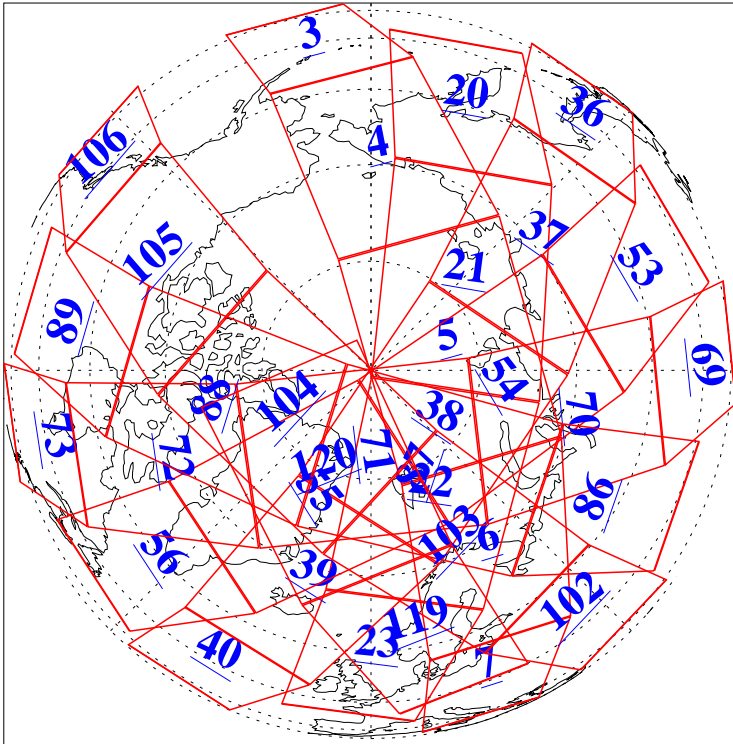

L1B Availability
AMSU Granules: 240
HSB Granules: 0
AIRS Granules: 240

30 Nov 2015
DoY 334
Aqua Day 4958
Granules: 1 to 120

Granules: 121 to 240

Legend: AMSU Available, HSB Available, AIRS Available

L1B Availability
AMSU Granules: 240
HSB Granules: 0
AIRS Granules: 240

30 Nov 2015
DoY 334
Aqua Day 4958
Ascending Granules

Descending Granules

Legend: AMSU Available, HSB Available, AIRS Available

L1B Availability
 AMSU Granules: 240
 HSB Granules: 0
 AIRS Granules: 240

30 Nov 2015
 DoY 334
 Aqua Day 4958

Northern Hemisphere Granules

Southern Hemisphere Granules

Legend: AMSU Available, HSB Available, AIRS Available