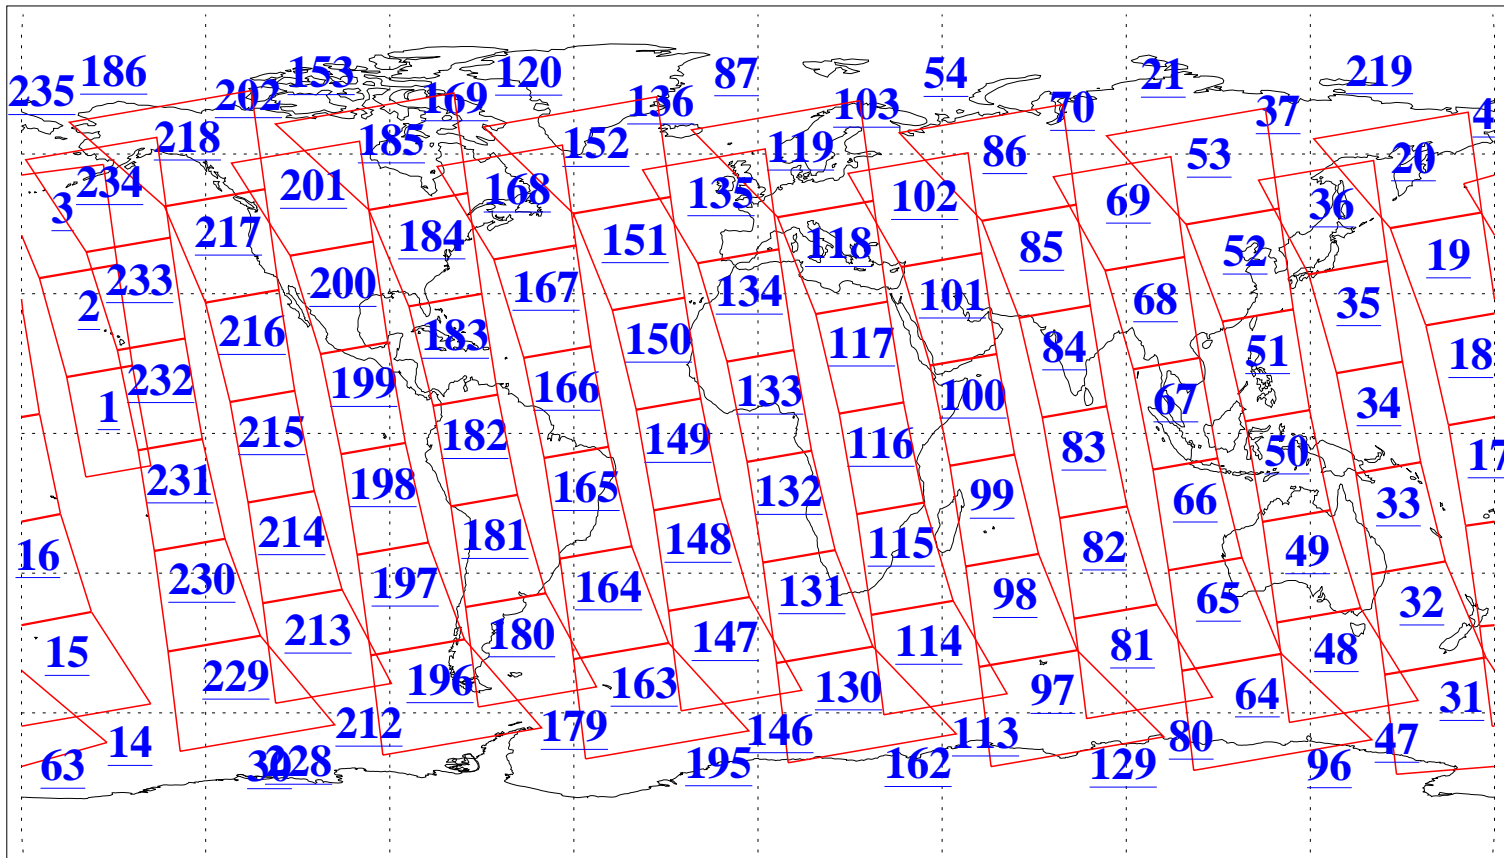

L1B Availability
AMSU Granules: 240
HSB Granules: 0
AIRS Granules: 240

30 Nov 2015
DoY 334
Aqua Day 4958
Granules: 1 to 120

Granules: 121 to 240

Legend: AMSU Available, HSB Available, AIRS Available

L1B Availability
AMSU Granules: 240
HSB Granules: 0
AIRS Granules: 240

30 Nov 2015
DoY 334
Aqua Day 4958
Ascending Granules

Descending Granules

Legend: AMSU Available, HSB Available, AIRS Available

L1B Availability
 AMSU Granules: 240
 HSB Granules: 0
 AIRS Granules: 240

30 Nov 2015
 DoY 334
 Aqua Day 4958

Northern Hemisphere Granules

Southern Hemisphere Granules

Legend: AMSU Available, HSB Available, AIRS Available