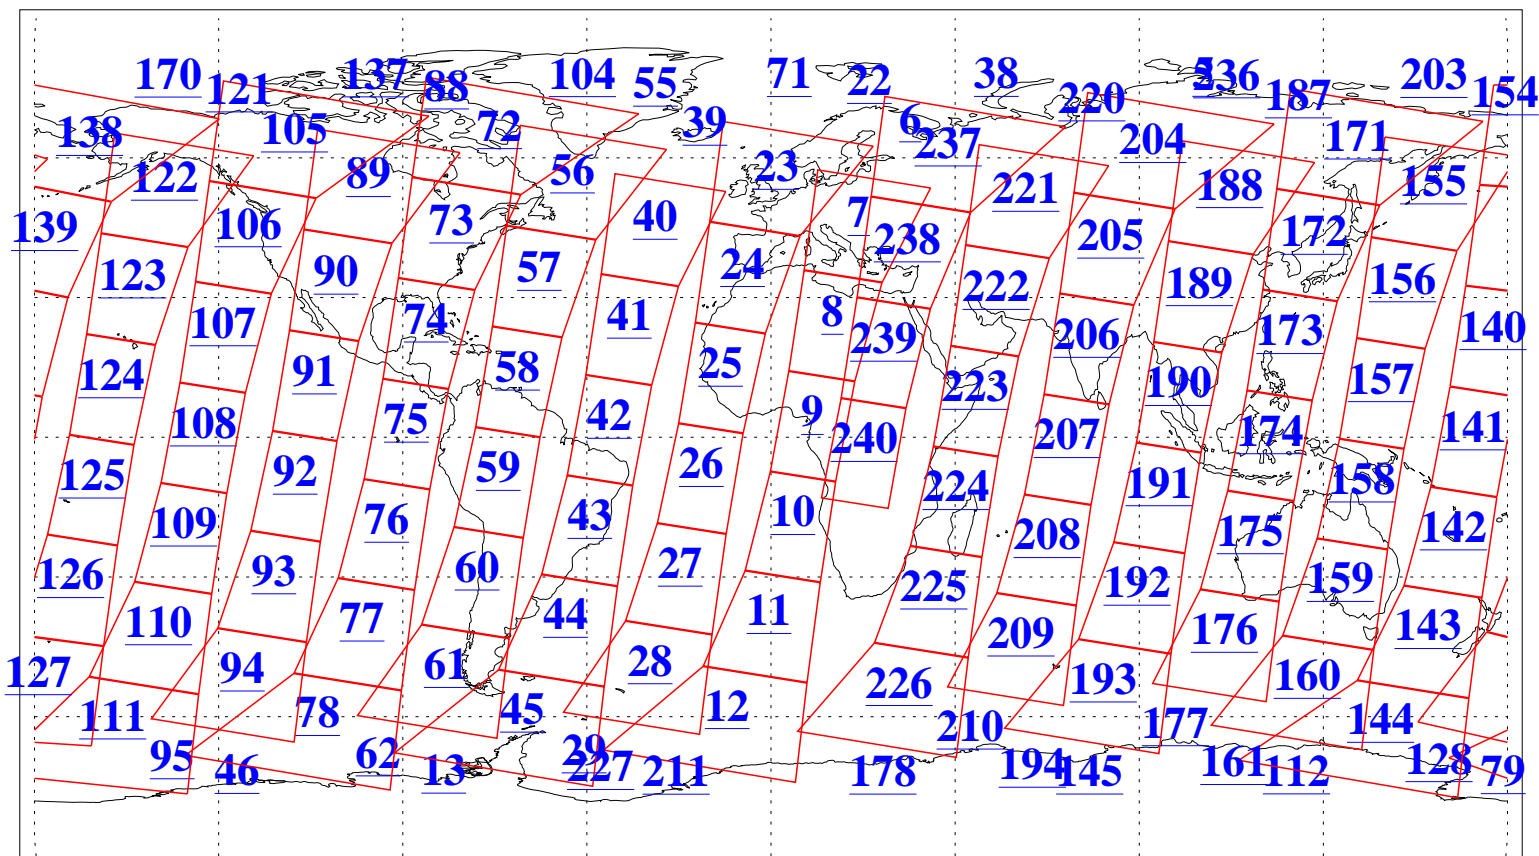

L1B Availability
AMSU Granules: 240
HSB Granules: 0
AIRS Granules: 240

30 Nov 2015
DoY 334
Aqua Day 4958
Granules: 1 to 120

Granules: 121 to 240

Legend: AMSU Available, HSB Available, AIRS Available

L1B Availability
AMSU Granules: 240
HSB Granules: 0
AIRS Granules: 240

30 Nov 2015
DoY 334
Aqua Day 4958
Ascending Granules

Descending Granules

Legend: AMSU Available, HSB Available, AIRS Available

L1B Availability
 AMSU Granules: 240
 HSB Granules: 0
 AIRS Granules: 240

30 Nov 2015
 DoY 334
 Aqua Day 4958