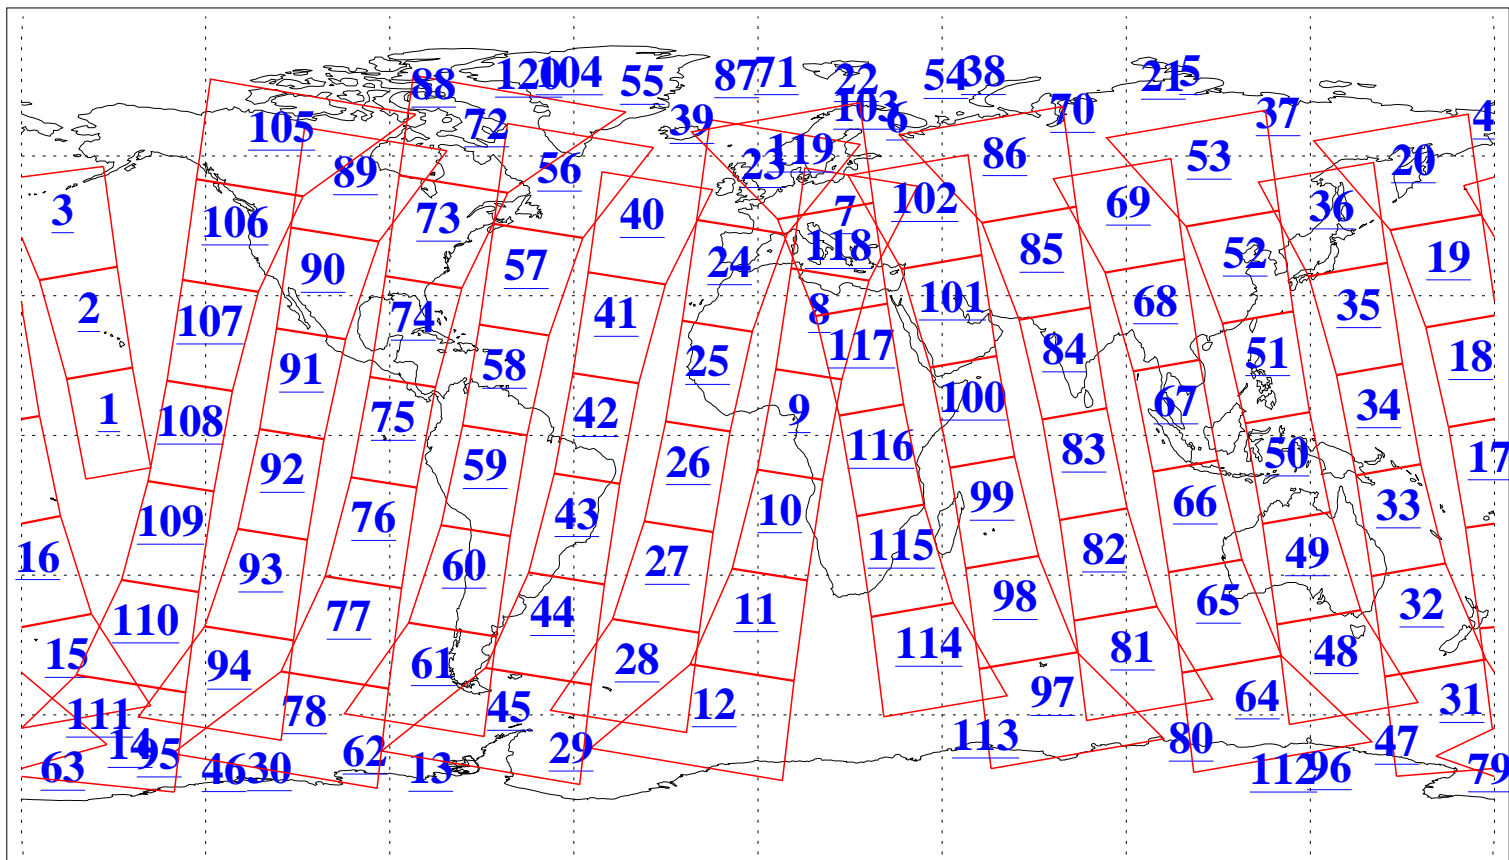

L1B Availability
AMSU Granules: 240
HSB Granules: 0
AIRS Granules: 240

30 Nov 2015
DoY 334
Aqua Day 4958
Granules: 1 to 120

Granules: 121 to 240

Legend: AMSU Available, HSB Available, AIRS Available

L1B Availability
AMSU Granules: 240
HSB Granules: 0
AIRS Granules: 240

30 Nov 2015
DoY 334
Aqua Day 4958
Ascending Granules

Descending Granules

Legend: AMSU Available, HSB Available, AIRS Available

L1B Availability
 AMSU Granules: 240
 HSB Granules: 0
 AIRS Granules: 240

30 Nov 2015
 DoY 334
 Aqua Day 4958

Northern Hemisphere Granules

Southern Hemisphere Granules

Legend: AMSU Available, HSB Available, AIRS Available