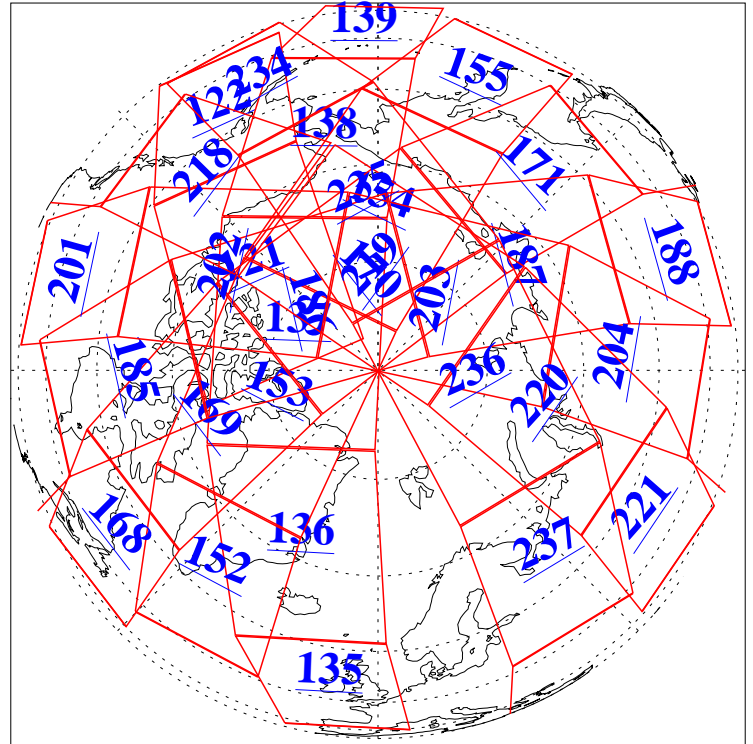

L1B Availability
AMSU Granules: 240
HSB Granules: 0
AIRS Granules: 240

30 Nov 2015
DoY 334
Aqua Day 4958
Granules: 1 to 120

Granules: 121 to 240

Legend: AMSU Available, HSB Available, AIRS Available

L1B Availability
AMSU Granules: 240
HSB Granules: 0
AIRS Granules: 240

30 Nov 2015
DoY 334
Aqua Day 4958
Ascending Granules

Descending Granules

Legend: AMSU Available, HSB Available, AIRS Available

L1B Availability
 AMSU Granules: 240
 HSB Granules: 0
 AIRS Granules: 240

30 Nov 2015
 DoY 334
 Aqua Day 4958

Northern Hemisphere Granules

Southern Hemisphere Granules

Legend: AMSU Available, HSB Available, AIRS Available