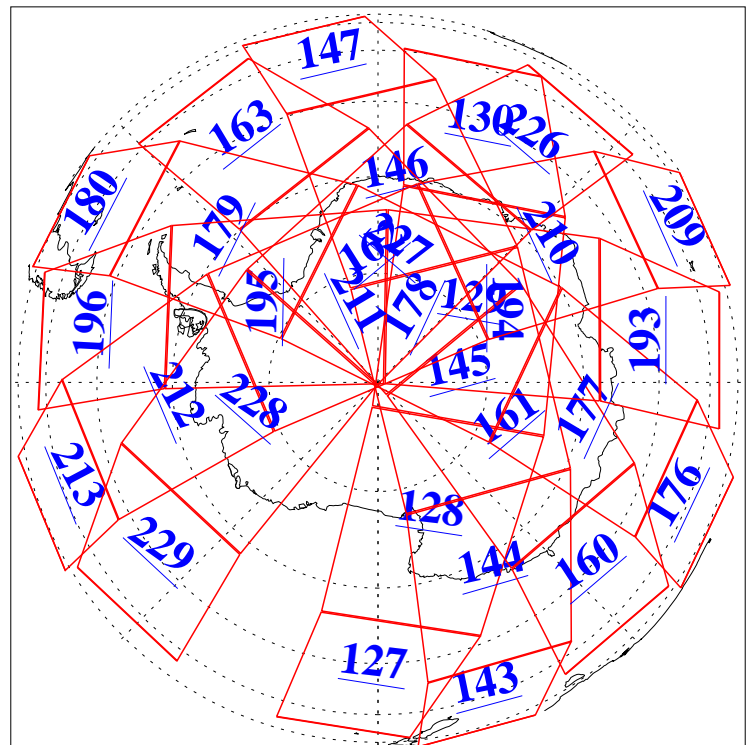

30 Nov 2015
DoY 334
Aqua Day 4958
Ascending Granules

Descending Granules

Legend: AMSU Available, HSB Available, AIRS Available

L1B Availability
 AMSU Granules: 240
 HSB Granules: 0
 AIRS Granules: 240

30 Nov 2015
 DoY 334
 Aqua Day 4958

Northern Hemisphere Granules

Southern Hemisphere Granules

Legend: AMSU Available, HSB Available, AIRS Available