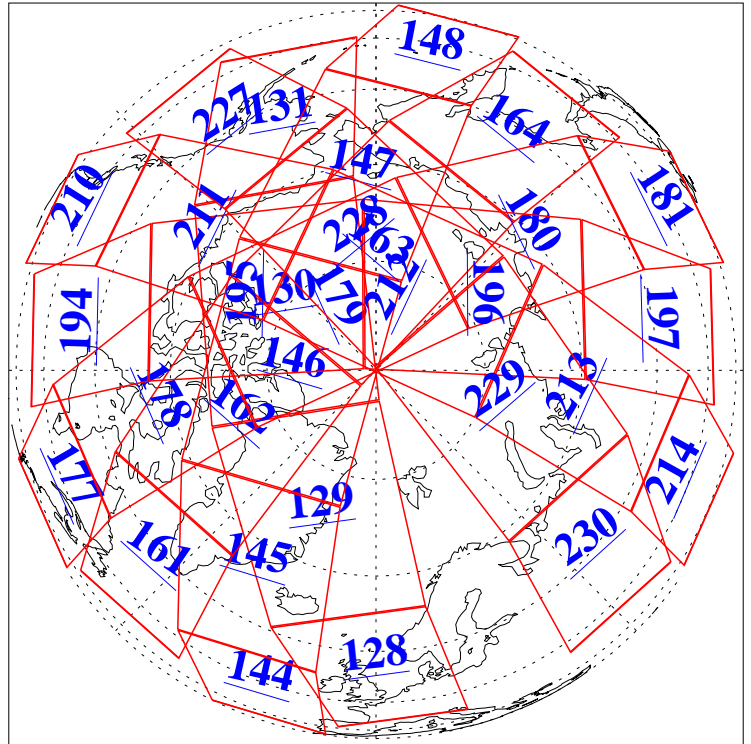

L1B Availability
AMSU Granules: 240
HSB Granules: 0
AIRS Granules: 240

29 Nov 2015
DoY 333
Aqua Day 4957
Granules: 1 to 120

Granules: 121 to 240

Legend: AMSU Available, HSB Available, AIRS Available

L1B Availability
AMSU Granules: 240
HSB Granules: 0
AIRS Granules: 240

29 Nov 2015
DoY 333
Aqua Day 4957

Ascending Granules

Descending Granules

Legend: AMSU Available, HSB Available, AIRS Available

L1B Availability
 AMSU Granules: 240
 HSB Granules: 0
 AIRS Granules: 240

29 Nov 2015
 DoY 333
 Aqua Day 4957

Northern Hemisphere Granules

Southern Hemisphere Granules

Legend: AMSU Available, HSB Available, AIRS Available