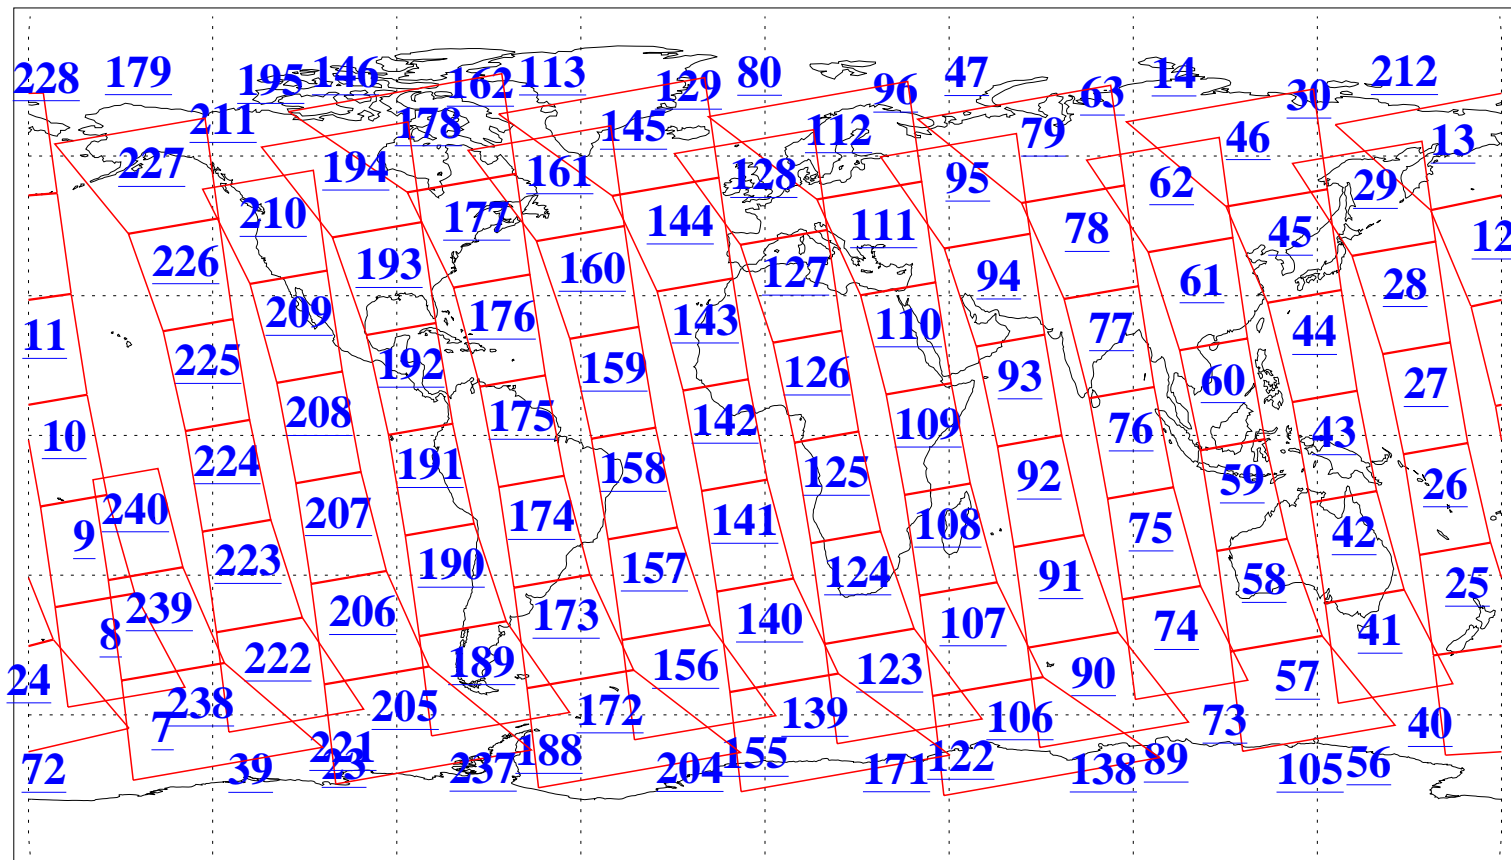

L1B Availability
AMSU Granules: 240
HSB Granules: 0
AIRS Granules: 240

29 Nov 2015
DoY 333
Aqua Day 4957
Granules: 1 to 120

Granules: 121 to 240

Legend: AMSU Available, HSB Available, AIRS Available

L1B Availability
AMSU Granules: 240
HSB Granules: 0
AIRS Granules: 240

29 Nov 2015
DoY 333
Aqua Day 4957

Ascending Granules

Descending Granules

Legend: AMSU Available, HSB Available, AIRS Available

L1B Availability
 AMSU Granules: 240
 HSB Granules: 0
 AIRS Granules: 240

29 Nov 2015
 DoY 333
 Aqua Day 4957

Northern Hemisphere Granules

Southern Hemisphere Granules

Legend: AMSU Available, HSB Available, AIRS Available