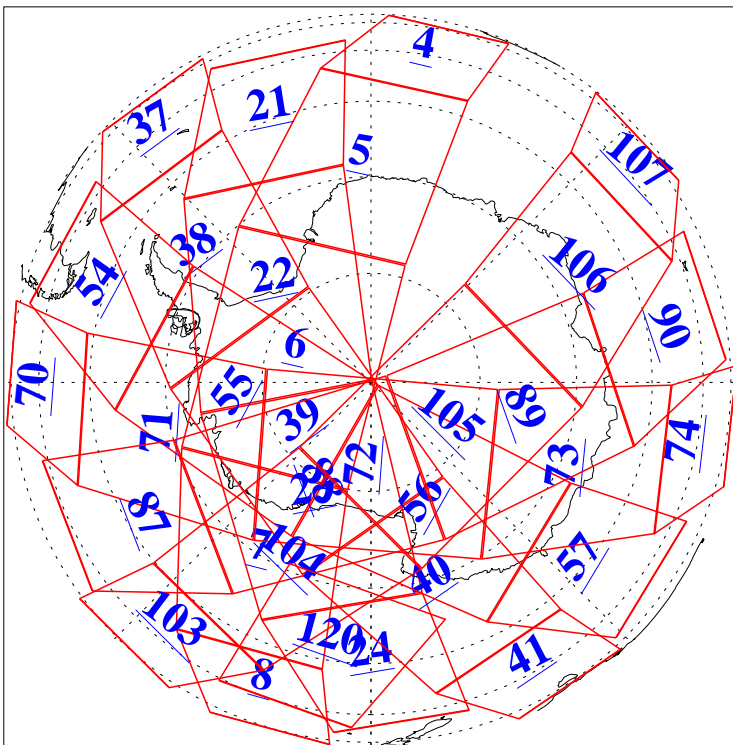

L1B Availability
AMSU Granules: 240
HSB Granules: 0
AIRS Granules: 240

29 Nov 2015
DoY 333
Aqua Day 4957
Granules: 1 to 120

Granules: 121 to 240

Legend: AMSU Available, HSB Available, AIRS Available

L1B Availability
AMSU Granules: 240
HSB Granules: 0
AIRS Granules: 240

29 Nov 2015
DoY 333
Aqua Day 4957

Ascending Granules

Descending Granules

Legend: AMSU Available, HSB Available, AIRS Available

L1B Availability
 AMSU Granules: 240
 HSB Granules: 0
 AIRS Granules: 240

29 Nov 2015
 DoY 333
 Aqua Day 4957

Northern Hemisphere Granules

Southern Hemisphere Granules

Legend: AMSU Available, HSB Available, AIRS Available