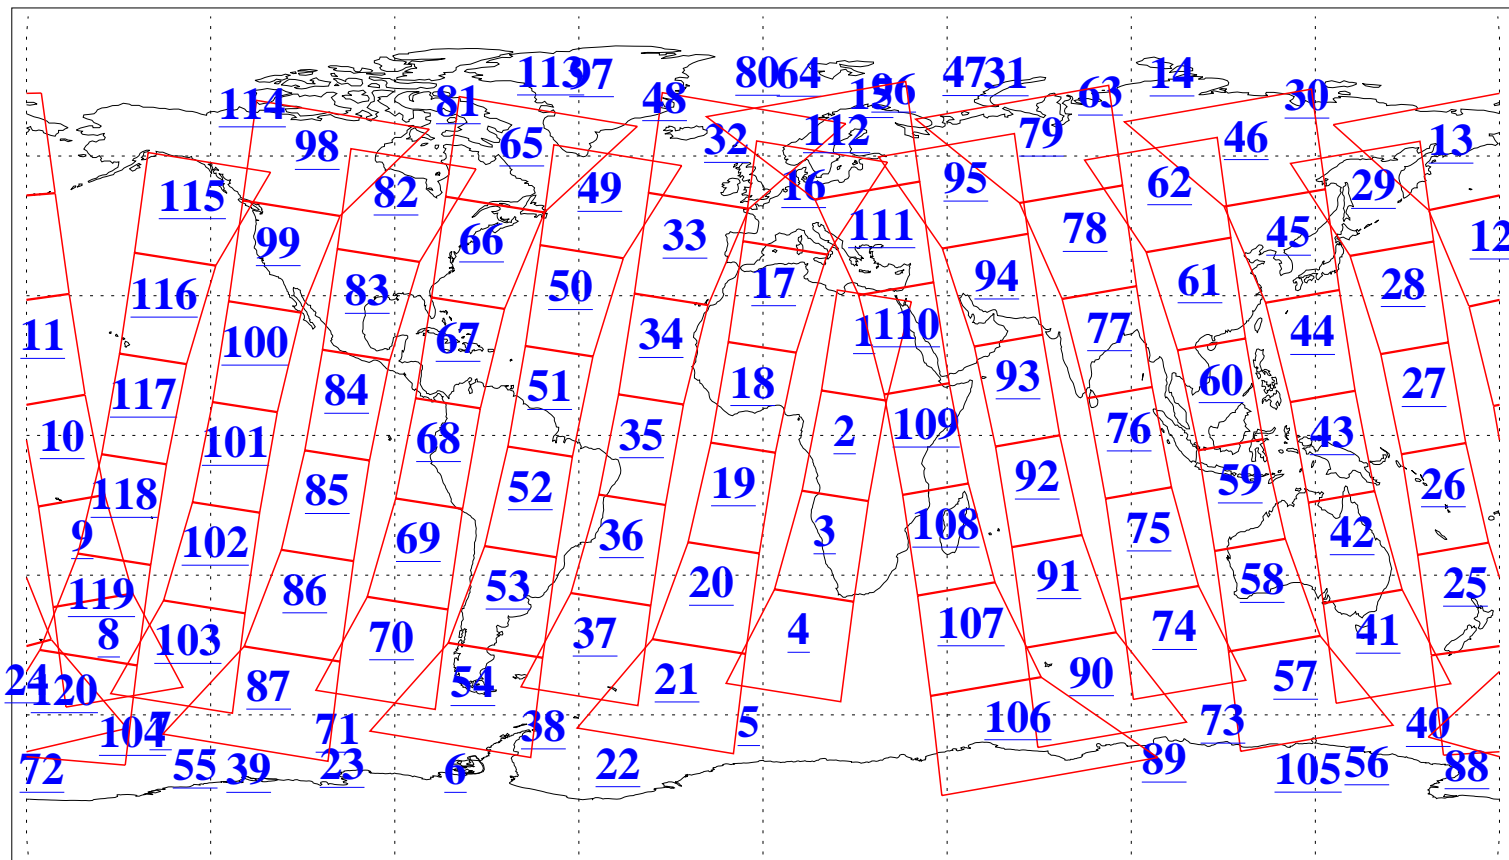

L1B Availability
AMSU Granules: 240
HSB Granules: 0
AIRS Granules: 240

29 Nov 2015
DoY 333
Aqua Day 4957
Granules: 1 to 120

Granules: 121 to 240

Legend: AMSU Available, HSB Available, AIRS Available

L1B Availability
AMSU Granules: 240
HSB Granules: 0
AIRS Granules: 240

29 Nov 2015
DoY 333
Aqua Day 4957

Ascending Granules

Descending Granules

Legend: AMSU Available, HSB Available, AIRS Available

L1B Availability
 AMSU Granules: 240
 HSB Granules: 0
 AIRS Granules: 240

29 Nov 2015
 DoY 333
 Aqua Day 4957

Northern Hemisphere Granules

Southern Hemisphere Granules

Legend: AMSU Available, HSB Available, AIRS Available