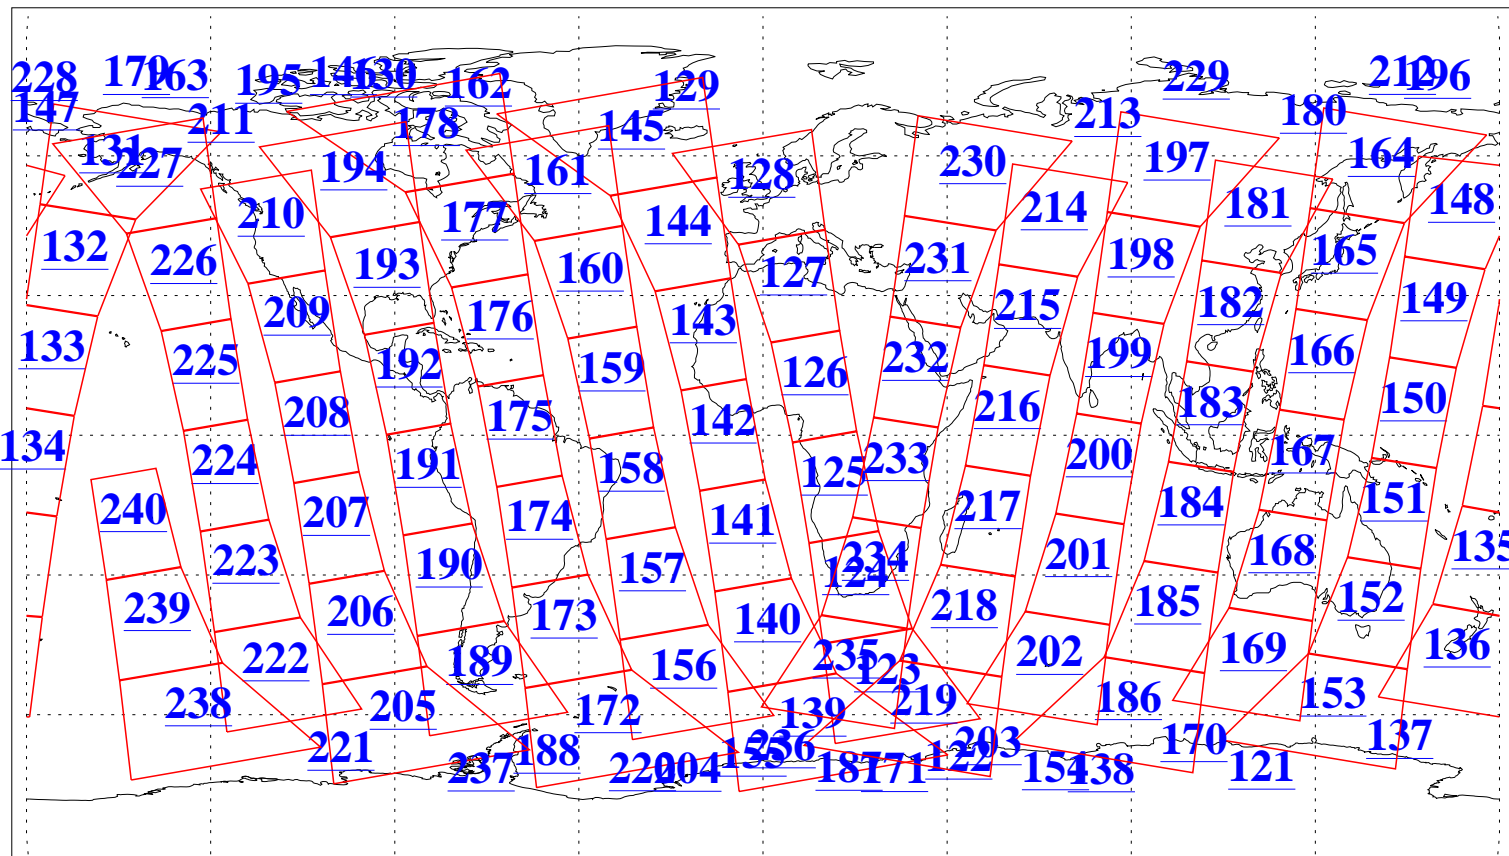

L1B Availability
AMSU Granules: 240
HSB Granules: 0
AIRS Granules: 240

29 Nov 2015
DoY 333
Aqua Day 4957
Granules: 1 to 120

Granules: 121 to 240

Legend: AMSU Available, HSB Available, AIRS Available

L1B Availability
AMSU Granules: 240
HSB Granules: 0
AIRS Granules: 240

29 Nov 2015
DoY 333
Aqua Day 4957

Ascending Granules

Descending Granules

Legend: AMSU Available, HSB Available, AIRS Available

L1B Availability
 AMSU Granules: 240
 HSB Granules: 0
 AIRS Granules: 240

29 Nov 2015
 DoY 333
 Aqua Day 4957

Northern Hemisphere Granules

Southern Hemisphere Granules

Legend: AMSU Available, HSB Available, AIRS Available