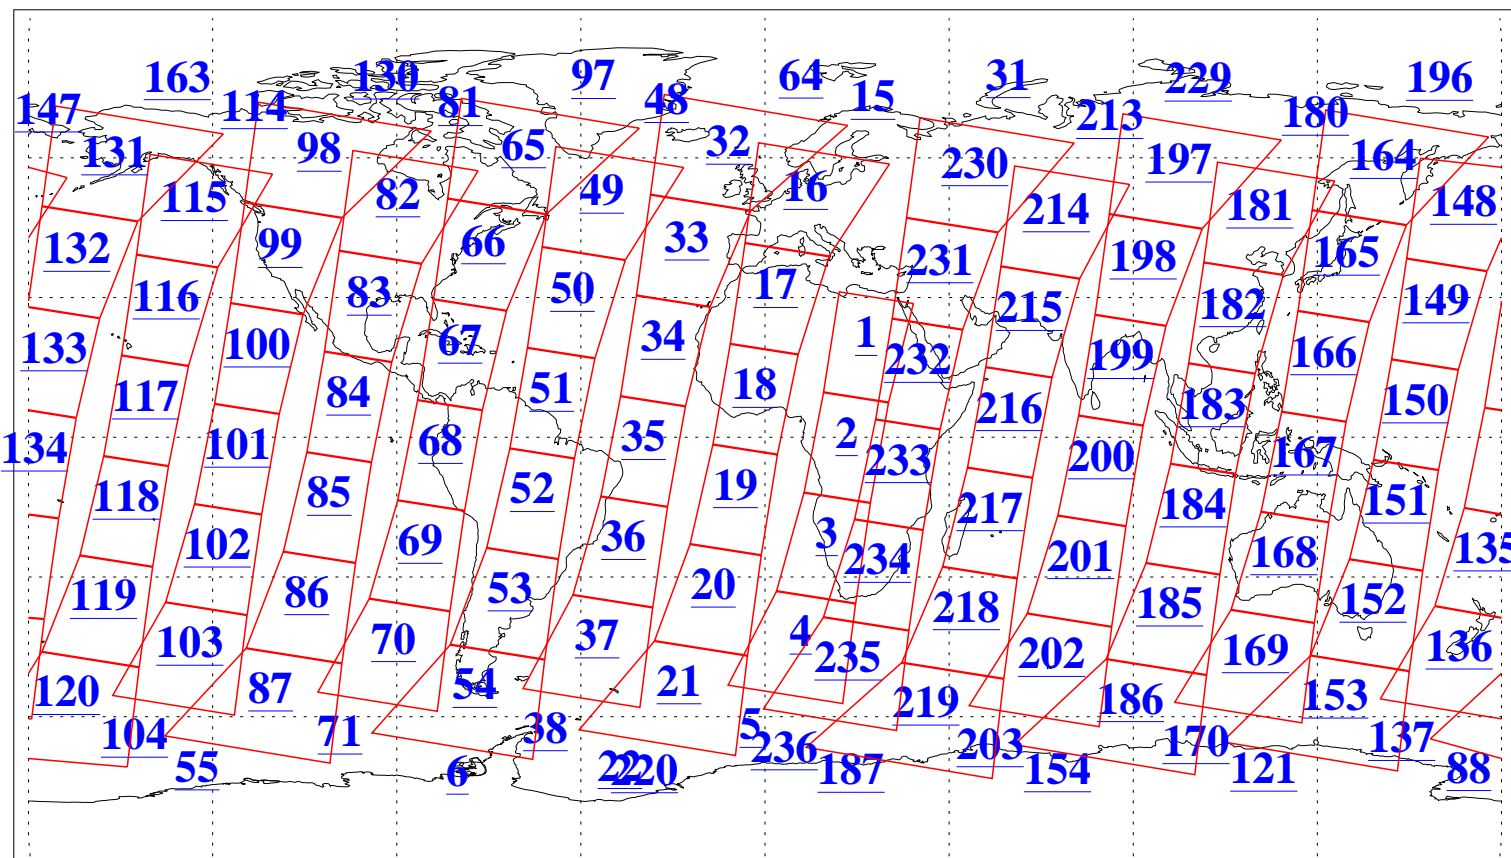

L1B Availability
AMSU Granules: 240
HSB Granules: 0
AIRS Granules: 240

29 Nov 2015
DoY 333
Aqua Day 4957
Granules: 1 to 120

Granules: 121 to 240

Legend: AMSU Available, HSB Available, AIRS Available

L1B Availability
AMSU Granules: 240
HSB Granules: 0
AIRS Granules: 240

29 Nov 2015
DoY 333
Aqua Day 4957

Ascending Granules

Descending Granules

Legend: AMSU Available, HSB Available, AIRS Available

L1B Availability
 AMSU Granules: 240
 HSB Granules: 0
 AIRS Granules: 240

29 Nov 2015
 DoY 333
 Aqua Day 4957

Northern Hemisphere Granules

Southern Hemisphere Granules

Legend: AMSU Available, HSB Available, AIRS Available