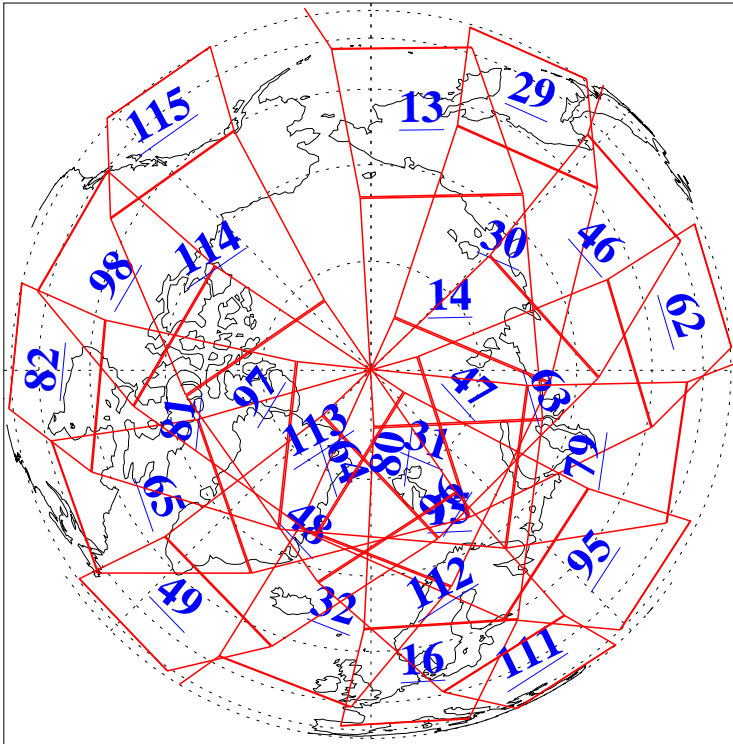

L1B Availability
AMSU Granules: 240
HSB Granules: 0
AIRS Granules: 240

29 Nov 2015
DoY 333
Aqua Day 4957
Granules: 1 to 120

Granules: 121 to 240

Legend: AMSU Available, HSB Available, AIRS Available

L1B Availability
AMSU Granules: 240
HSB Granules: 0
AIRS Granules: 240

29 Nov 2015
DoY 333
Aqua Day 4957

Ascending Granules

Descending Granules

Legend: AMSU Available, HSB Available, AIRS Available

L1B Availability
 AMSU Granules: 240
 HSB Granules: 0
 AIRS Granules: 240

29 Nov 2015
 DoY 333
 Aqua Day 4957

Northern Hemisphere Granules

Southern Hemisphere Granules

Legend: AMSU Available, HSB Available, AIRS Available