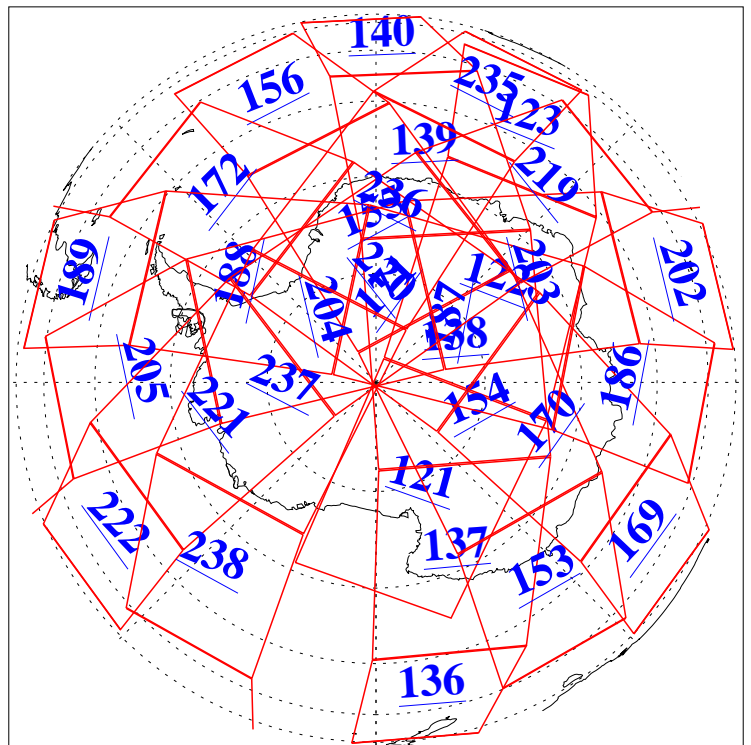

L1B Availability
AMSU Granules: 240
HSB Granules: 0
AIRS Granules: 240

29 Nov 2015
DoY 333
Aqua Day 4957
Granules: 1 to 120

Granules: 121 to 240

Legend: AMSU Available, HSB Available, AIRS Available

L1B Availability
AMSU Granules: 240
HSB Granules: 0
AIRS Granules: 240

29 Nov 2015
DoY 333
Aqua Day 4957

Ascending Granules

Descending Granules

Legend: AMSU Available, HSB Available, AIRS Available

L1B Availability
 AMSU Granules: 240
 HSB Granules: 0
 AIRS Granules: 240

29 Nov 2015
 DoY 333
 Aqua Day 4957

Northern Hemisphere Granules

Southern Hemisphere Granules

Legend: AMSU Available, HSB Available, AIRS Available