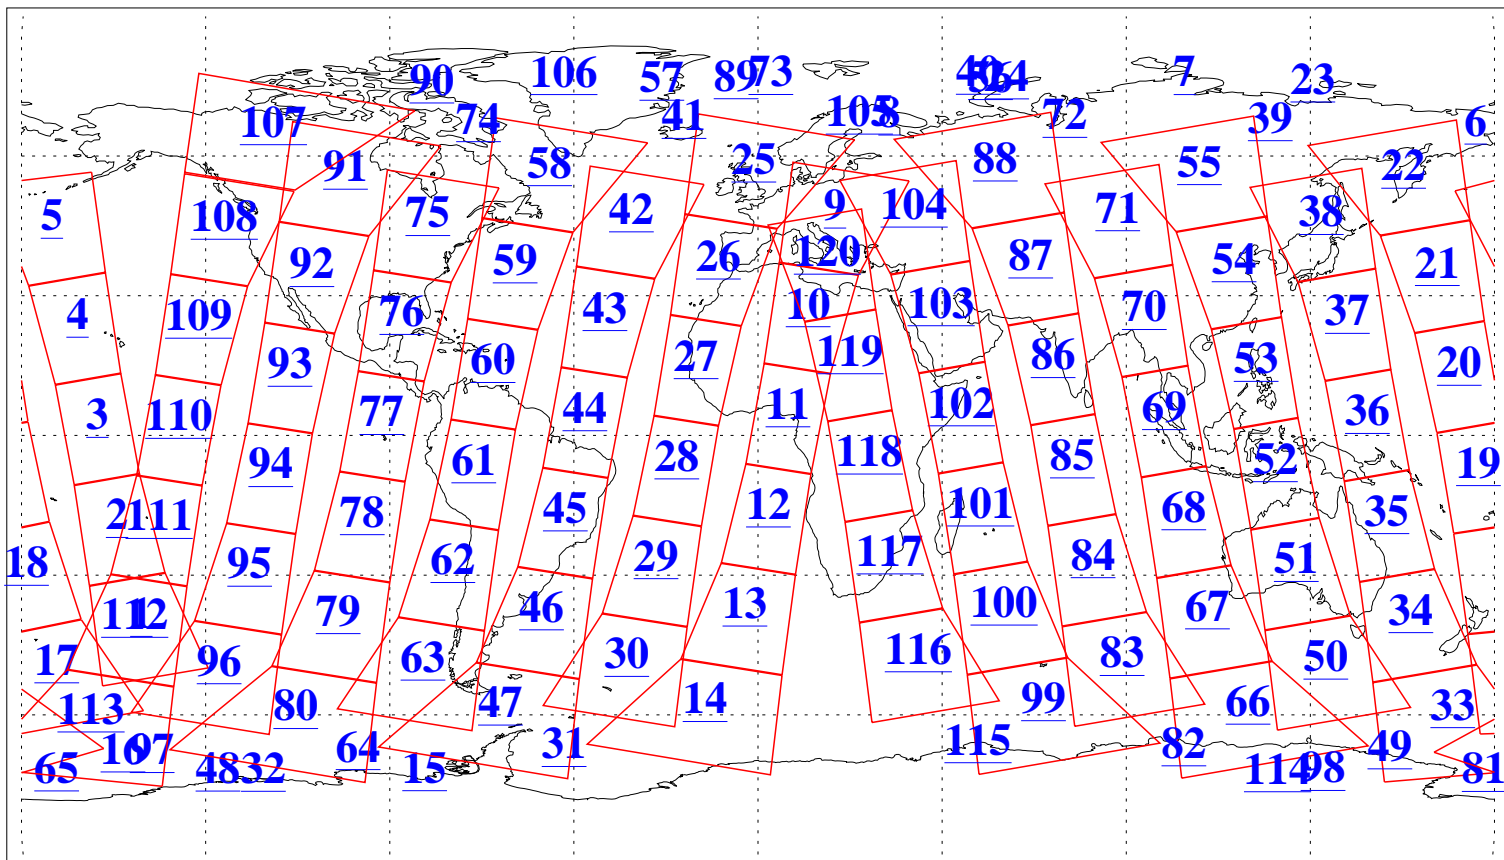

L1B Availability
AMSU Granules: 240
HSB Granules: 0
AIRS Granules: 240

28 Nov 2015
DoY 332
Aqua Day 4956
Granules: 1 to 120

Granules: 121 to 240

Legend: AMSU Available, HSB Available, AIRS Available

L1B Availability
AMSU Granules: 240
HSB Granules: 0
AIRS Granules: 240

28 Nov 2015
DoY 332
Aqua Day 4956

Ascending Granules

Descending Granules

Legend: AMSU Available, HSB Available, AIRS Available

L1B Availability
 AMSU Granules: 240
 HSB Granules: 0
 AIRS Granules: 240

28 Nov 2015
 DoY 332
 Aqua Day 4956

Northern Hemisphere Granules

Southern Hemisphere Granules

Legend: AMSU Available, HSB Available, AIRS Available