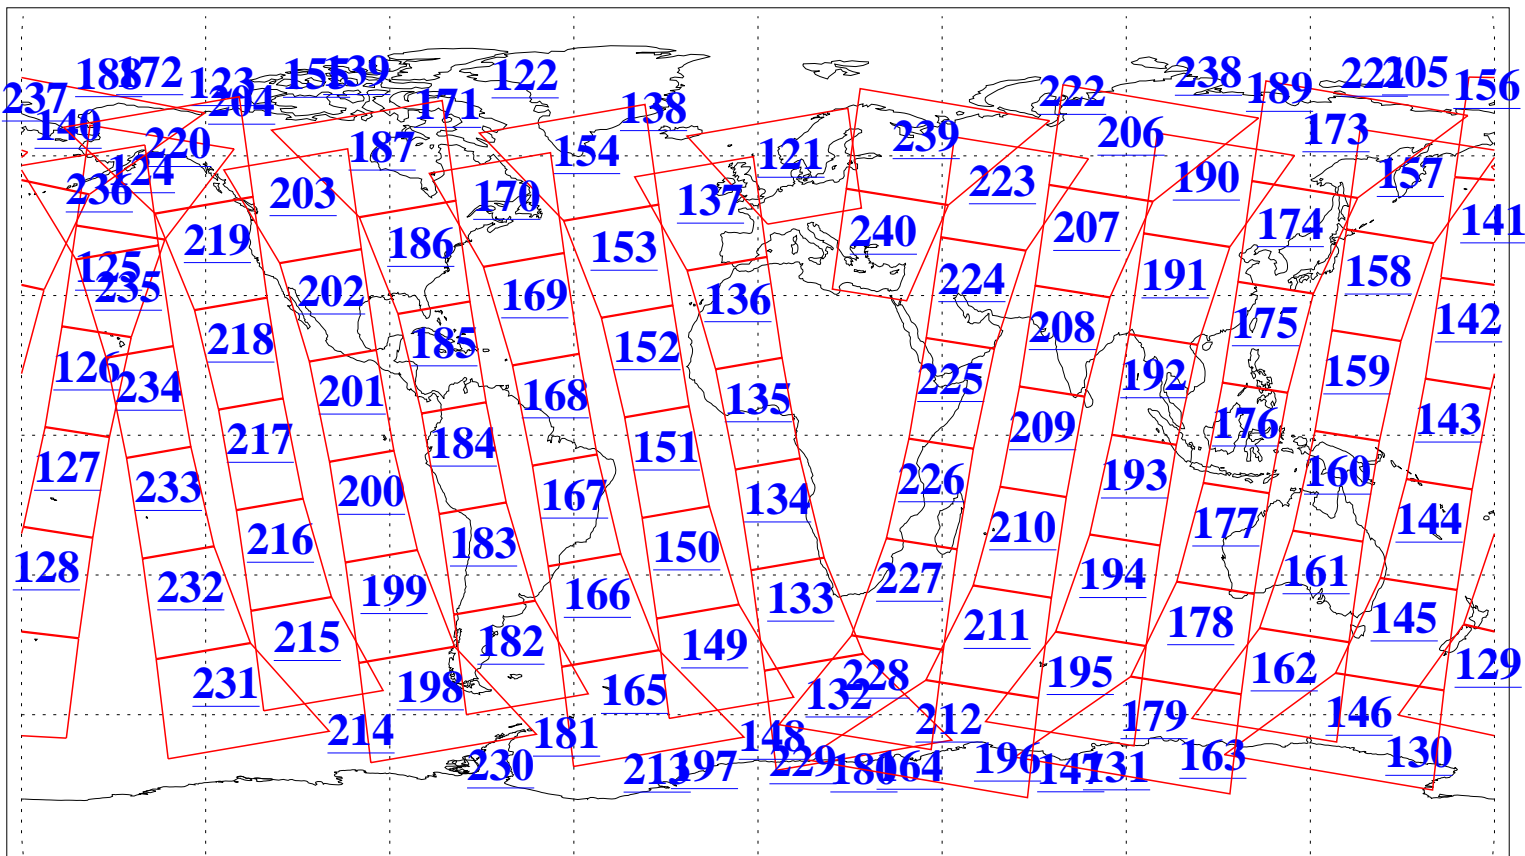

L1B Availability
AMSU Granules: 240
HSB Granules: 0
AIRS Granules: 240

28 Nov 2015
DoY 332
Aqua Day 4956
Granules: 1 to 120

Granules: 121 to 240

Legend: AMSU Available, HSB Available, AIRS Available

L1B Availability
AMSU Granules: 240
HSB Granules: 0
AIRS Granules: 240

28 Nov 2015
DoY 332
Aqua Day 4956

Ascending Granules

Descending Granules

Legend: AMSU Available, HSB Available, AIRS Available

L1B Availability
 AMSU Granules: 240
 HSB Granules: 0
 AIRS Granules: 240

28 Nov 2015
 DoY 332
 Aqua Day 4956

Northern Hemisphere Granules

Southern Hemisphere Granules

Legend: AMSU Available, HSB Available, AIRS Available