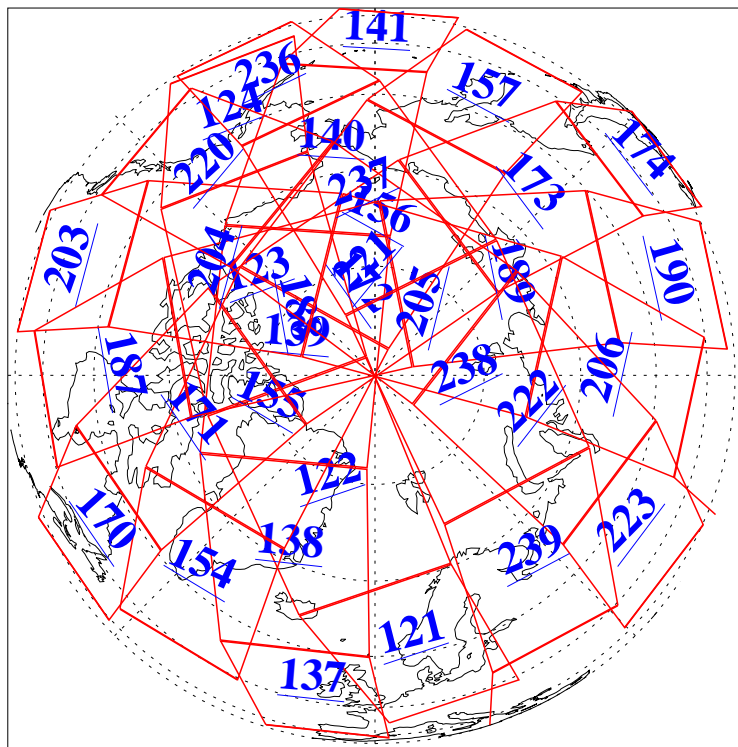

28 Nov 2015
DoY 332
Aqua Day 4956

Ascending Granules

Descending Granules

Legend: AMSU Available, HSB Available, AIRS Available

L1B Availability
 AMSU Granules: 240
 HSB Granules: 0
 AIRS Granules: 240

28 Nov 2015
 DoY 332
 Aqua Day 4956

Northern Hemisphere Granules

Southern Hemisphere Granules

Legend: AMSU Available, HSB Available, AIRS Available