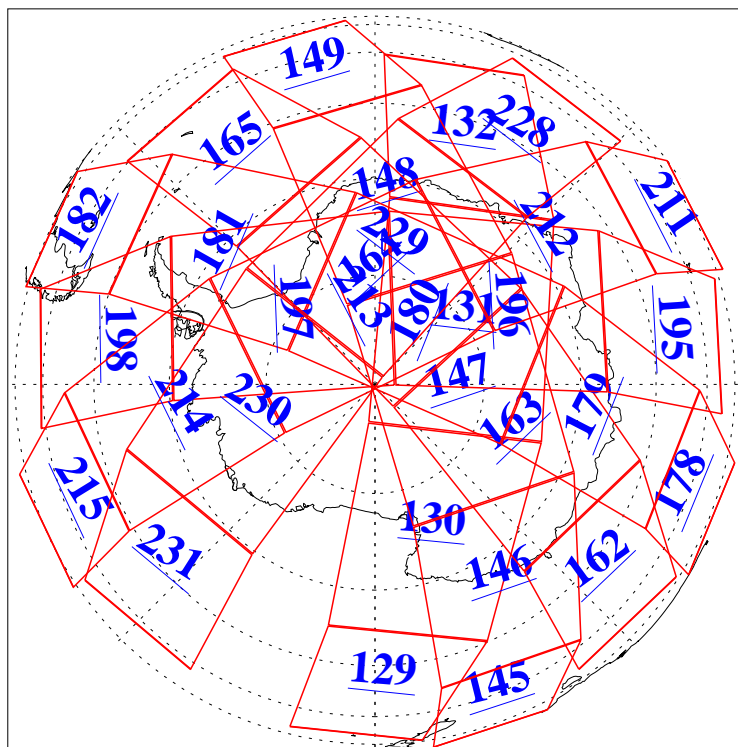

L1B Availability
AMSU Granules: 240
HSB Granules: 0
AIRS Granules: 240

28 Nov 2015
DoY 332
Aqua Day 4956
Granules: 1 to 120

Granules: 121 to 240

Legend: AMSU Available, HSB Available, AIRS Available

L1B Availability
AMSU Granules: 240
HSB Granules: 0
AIRS Granules: 240

28 Nov 2015
DoY 332
Aqua Day 4956

Ascending Granules

Descending Granules

Legend: AMSU Available, HSB Available, AIRS Available

L1B Availability
 AMSU Granules: 240
 HSB Granules: 0
 AIRS Granules: 240

28 Nov 2015
 DoY 332
 Aqua Day 4956

Northern Hemisphere Granules

Southern Hemisphere Granules

Legend: AMSU Available, HSB Available, AIRS Available