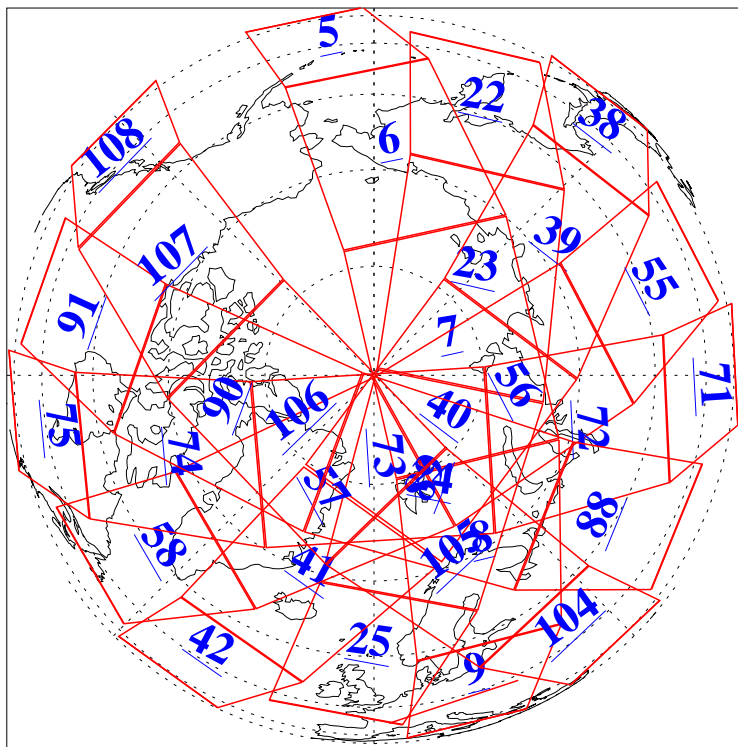

L1B Availability
AMSU Granules: 240
HSB Granules: 0
AIRS Granules: 240

28 Nov 2015
DoY 332
Aqua Day 4956
Granules: 1 to 120

Granules: 121 to 240

Legend: AMSU Available, HSB Available, AIRS Available

L1B Availability
AMSU Granules: 240
HSB Granules: 0
AIRS Granules: 240

28 Nov 2015
DoY 332
Aqua Day 4956

Ascending Granules

Descending Granules

Legend: AMSU Available, HSB Available, AIRS Available

L1B Availability
 AMSU Granules: 240
 HSB Granules: 0
 AIRS Granules: 240

28 Nov 2015
 DoY 332
 Aqua Day 4956

Northern Hemisphere Granules

Southern Hemisphere Granules

Legend: AMSU Available, HSB Available, AIRS Available