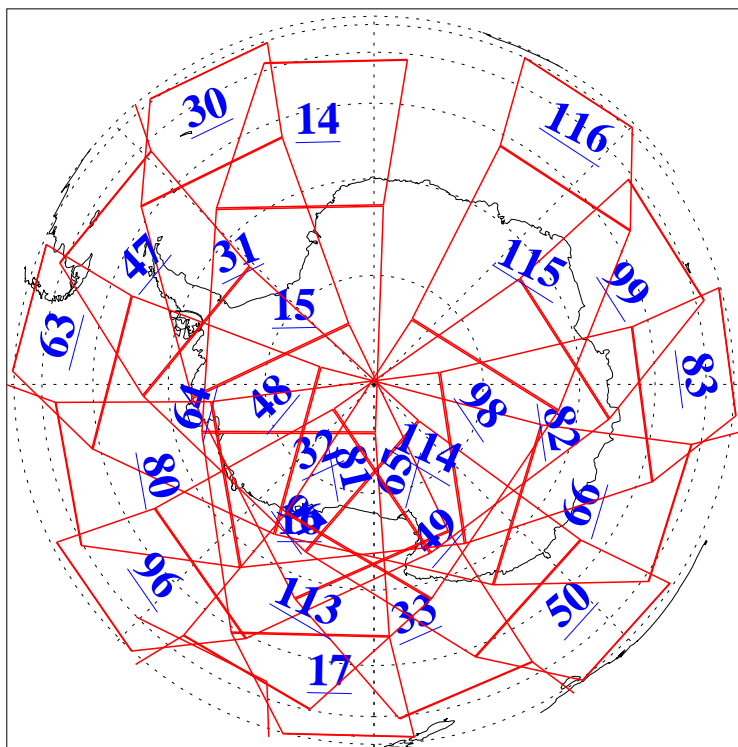

L1B Availability
AMSU Granules: 240
HSB Granules: 0
AIRS Granules: 240

28 Nov 2015
DoY 332
Aqua Day 4956
Granules: 1 to 120

Granules: 121 to 240

Legend: AMSU Available, HSB Available, AIRS Available

L1B Availability
AMSU Granules: 240
HSB Granules: 0
AIRS Granules: 240

28 Nov 2015
DoY 332
Aqua Day 4956

Ascending Granules

Descending Granules

Legend: AMSU Available, HSB Available, AIRS Available

L1B Availability
 AMSU Granules: 240
 HSB Granules: 0
 AIRS Granules: 240

28 Nov 2015
 DoY 332
 Aqua Day 4956

Northern Hemisphere Granules

Southern Hemisphere Granules

Legend: AMSU Available, HSB Available, AIRS Available