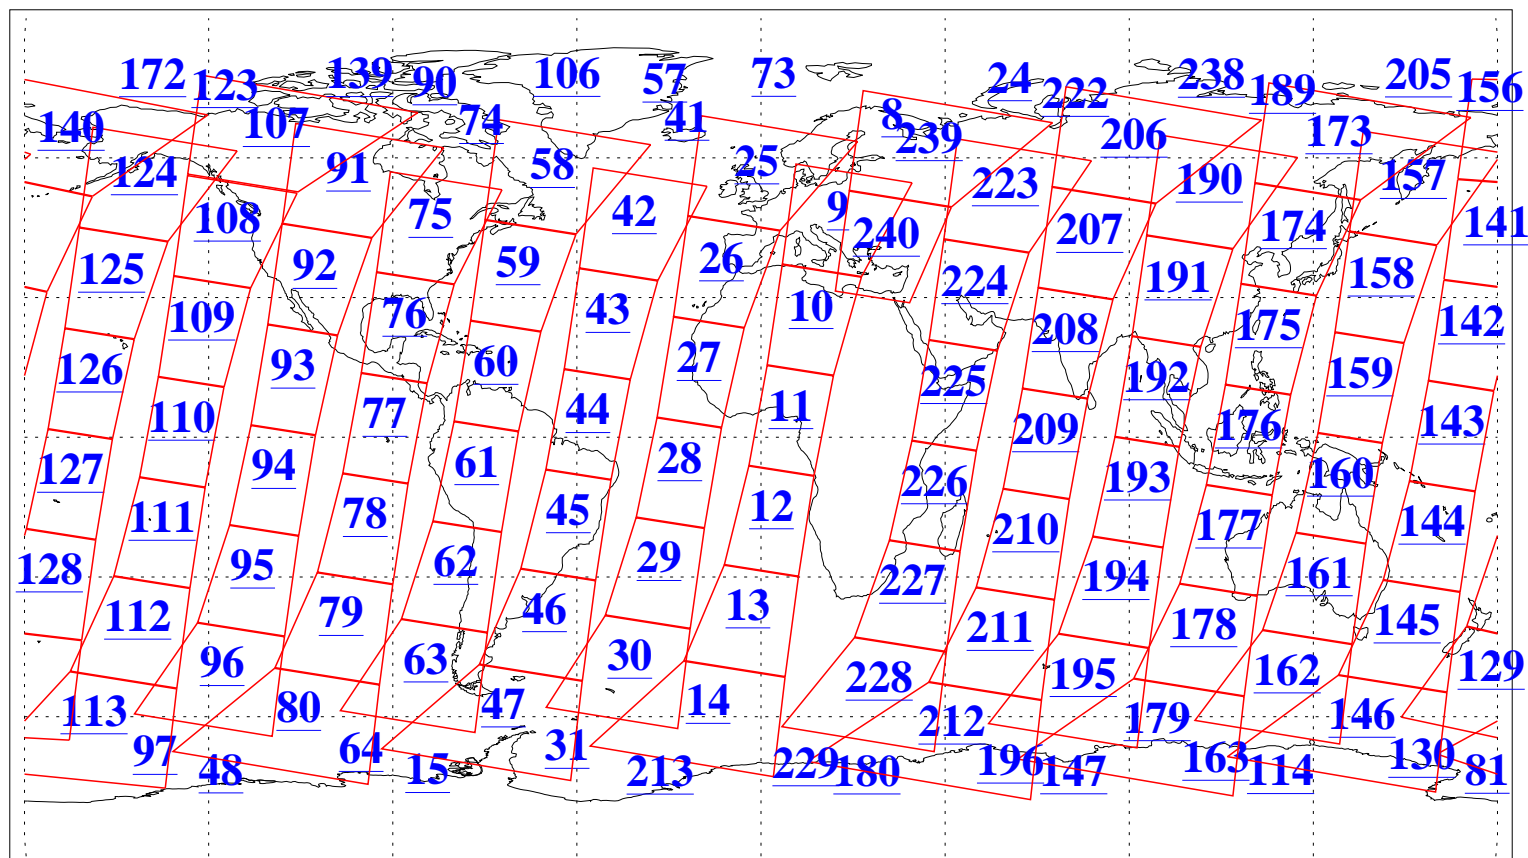

L1B Availability
AMSU Granules: 240
HSB Granules: 0
AIRS Granules: 240

28 Nov 2015
DoY 332
Aqua Day 4956
Granules: 1 to 120

Granules: 121 to 240

Legend: AMSU Available, HSB Available, AIRS Available

L1B Availability
AMSU Granules: 240
HSB Granules: 0
AIRS Granules: 240

28 Nov 2015
DoY 332
Aqua Day 4956

Ascending Granules

Descending Granules

Legend: AMSU Available, HSB Available, AIRS Available

L1B Availability
 AMSU Granules: 240
 HSB Granules: 0
 AIRS Granules: 240

28 Nov 2015
 DoY 332
 Aqua Day 4956

Northern Hemisphere Granules

Southern Hemisphere Granules

Legend: AMSU Available, HSB Available, AIRS Available