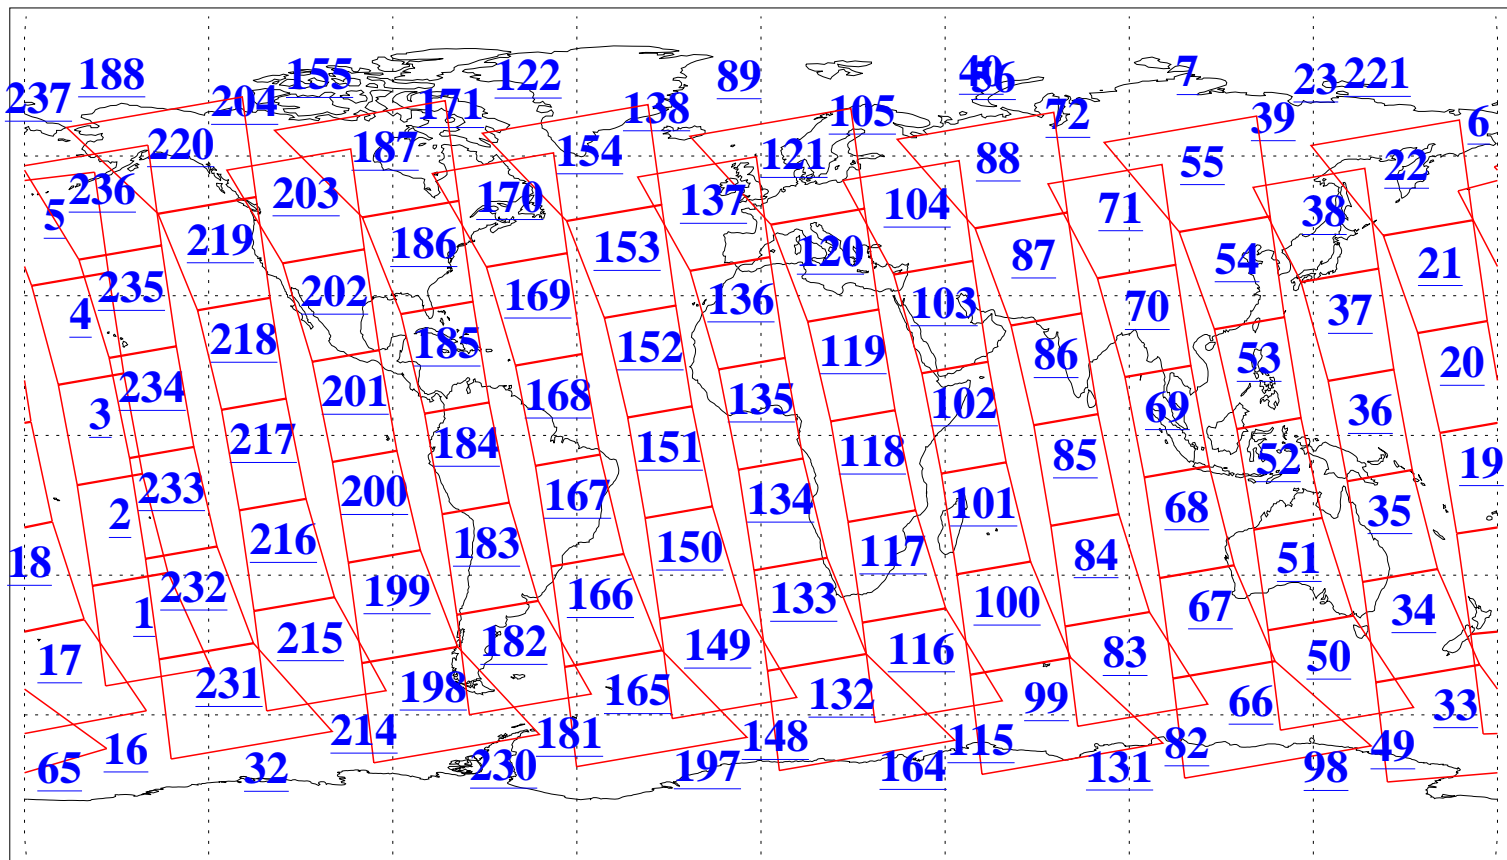

L1B Availability
AMSU Granules: 240
HSB Granules: 0
AIRS Granules: 240

28 Nov 2015
DoY 332
Aqua Day 4956
Granules: 1 to 120

Granules: 121 to 240

Legend: AMSU Available, HSB Available, AIRS Available

L1B Availability
AMSU Granules: 240
HSB Granules: 0
AIRS Granules: 240

28 Nov 2015
DoY 332
Aqua Day 4956

Ascending Granules

Descending Granules

Legend: AMSU Available, HSB Available, AIRS Available

L1B Availability
 AMSU Granules: 240
 HSB Granules: 0
 AIRS Granules: 240

28 Nov 2015
 DoY 332
 Aqua Day 4956

Northern Hemisphere Granules

Southern Hemisphere Granules

Legend: AMSU Available, HSB Available, AIRS Available