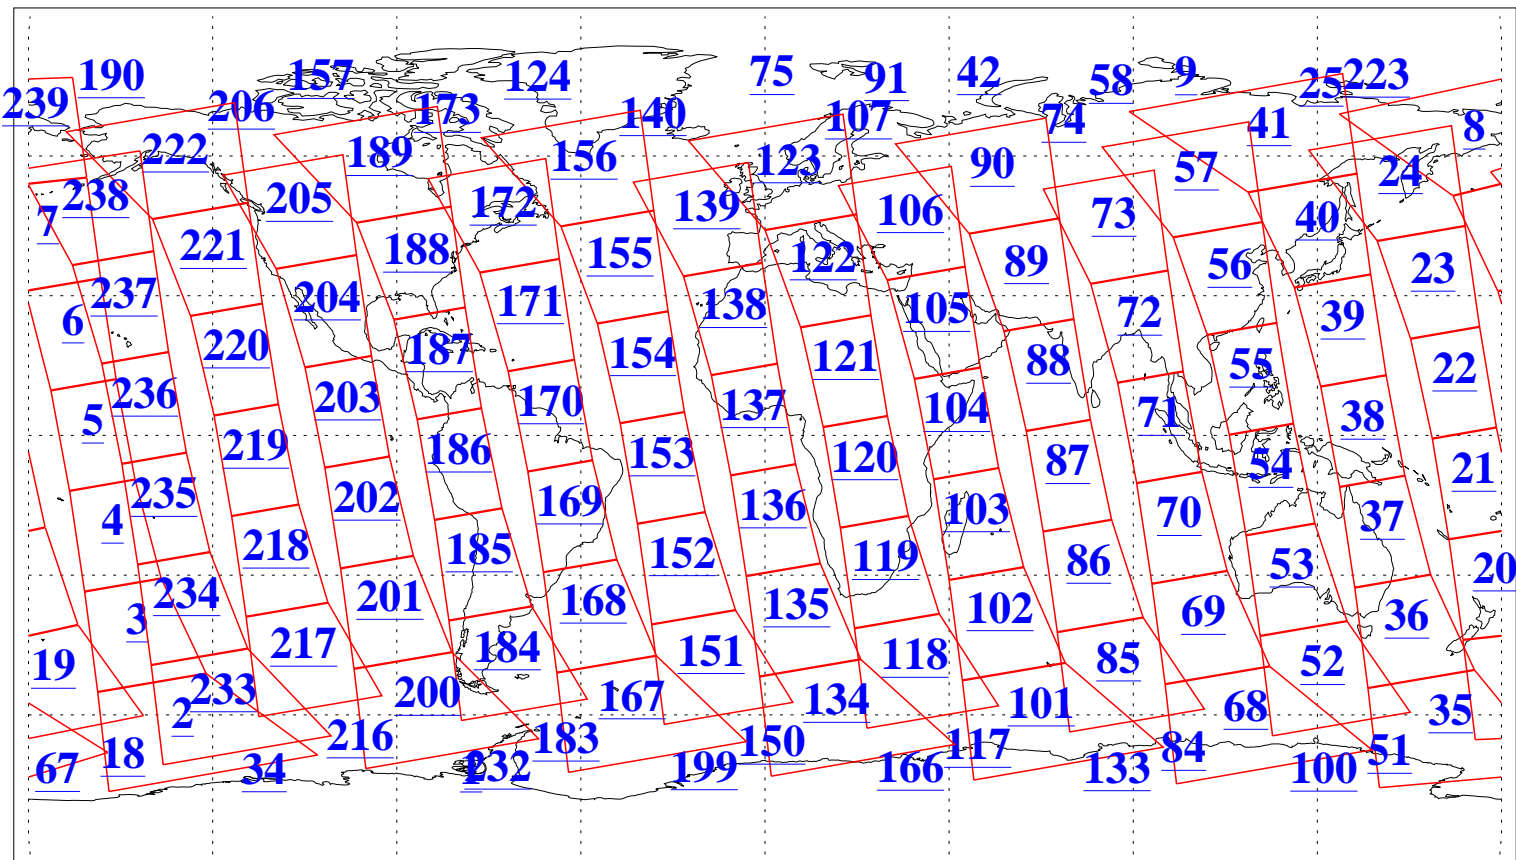

L1B Availability
AMSU Granules: 240
HSB Granules: 0
AIRS Granules: 240

26 Nov 2015
DoY 330
Aqua Day 4954
Granules: 1 to 120

Granules: 121 to 240

Legend: AMSU Available, HSB Available, AIRS Available

L1B Availability
AMSU Granules: 240
HSB Granules: 0
AIRS Granules: 240

26 Nov 2015
DoY 330
Aqua Day 4954

Ascending Granules

Descending Granules

Legend: AMSU Available, HSB Available, AIRS Available

L1B Availability
AMSU Granules: 240
HSB Granules: 0
AIRS Granules: 240

26 Nov 2015
DoY 330
Aqua Day 4954

Northern Hemisphere Granules

Southern Hemisphere Granules

Legend: AMSU Available, HSB Available, AIRS Available