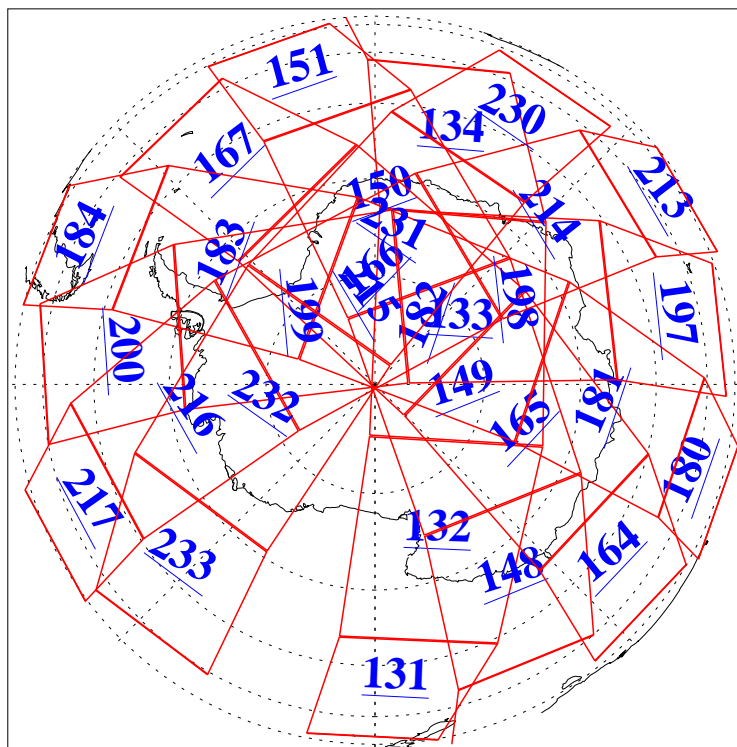

L1B Availability
AMSU Granules: 240
HSB Granules: 0
AIRS Granules: 240

26 Nov 2015
DoY 330
Aqua Day 4954
Granules: 1 to 120

Granules: 121 to 240

Legend: AMSU Available, HSB Available, AIRS Available

L1B Availability
AMSU Granules: 240
HSB Granules: 0
AIRS Granules: 240

26 Nov 2015
DoY 330
Aqua Day 4954

Ascending Granules

Descending Granules

Legend: AMSU Available, HSB Available, AIRS Available

L1B Availability
AMSU Granules: 240
HSB Granules: 0
AIRS Granules: 240

26 Nov 2015
DoY 330
Aqua Day 4954

Northern Hemisphere Granules

Southern Hemisphere Granules

Legend: AMSU Available, HSB Available, AIRS Available