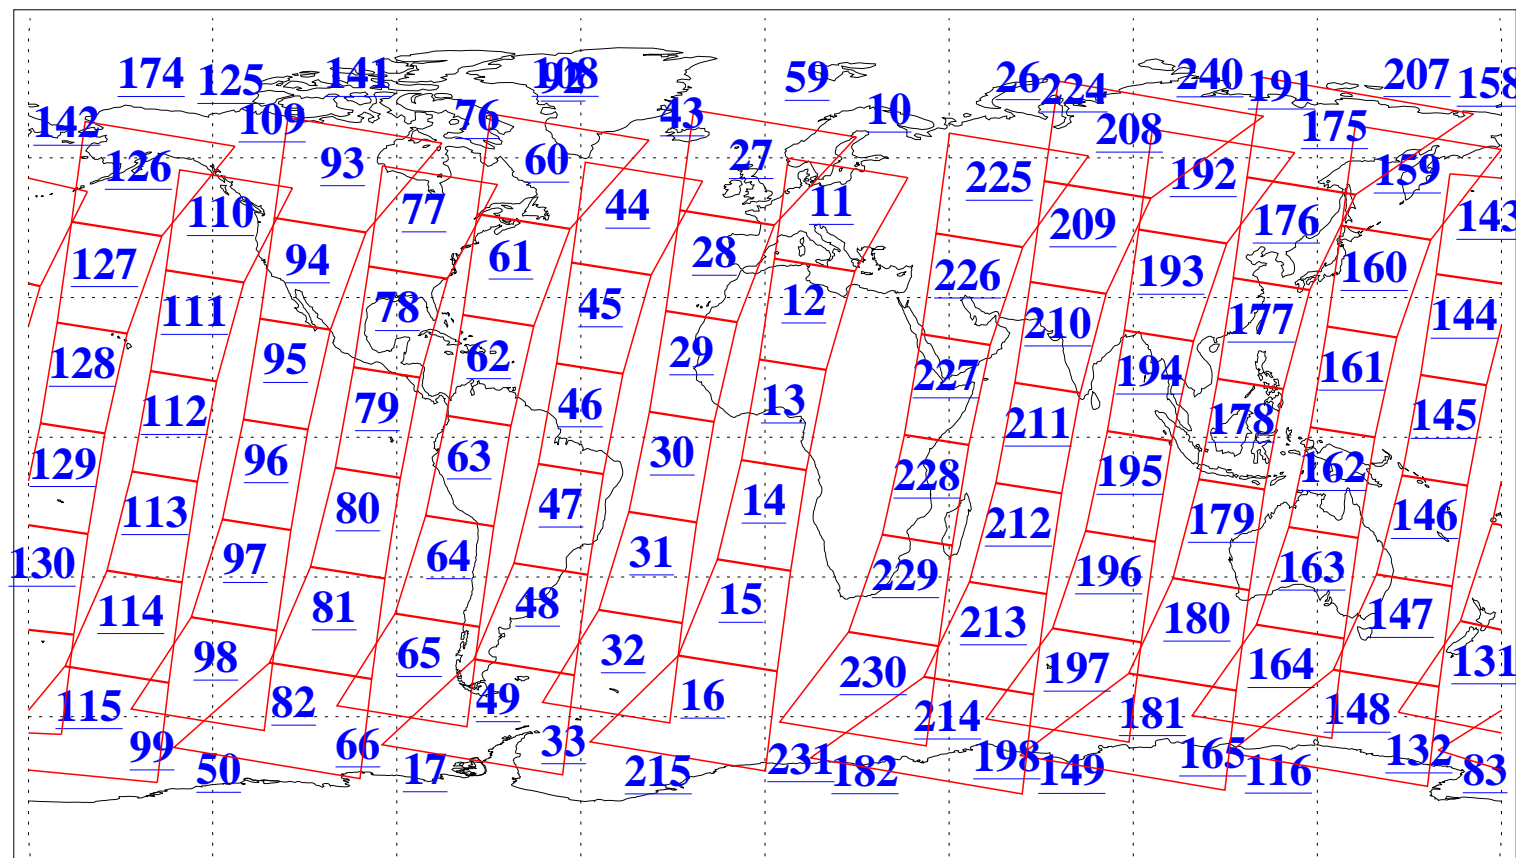

L1B Availability
AMSU Granules: 240
HSB Granules: 0
AIRS Granules: 240

26 Nov 2015
DoY 330
Aqua Day 4954
Granules: 1 to 120

Granules: 121 to 240

Legend: AMSU Available, HSB Available, AIRS Available

L1B Availability
AMSU Granules: 240
HSB Granules: 0
AIRS Granules: 240

26 Nov 2015
DoY 330
Aqua Day 4954

Ascending Granules

Descending Granules

Legend: AMSU Available, HSB Available, AIRS Available

L1B Availability
AMSU Granules: 240
HSB Granules: 0
AIRS Granules: 240

26 Nov 2015
DoY 330
Aqua Day 4954

Northern Hemisphere Granules

Southern Hemisphere Granules

Legend: AMSU Available, HSB Available, AIRS Available