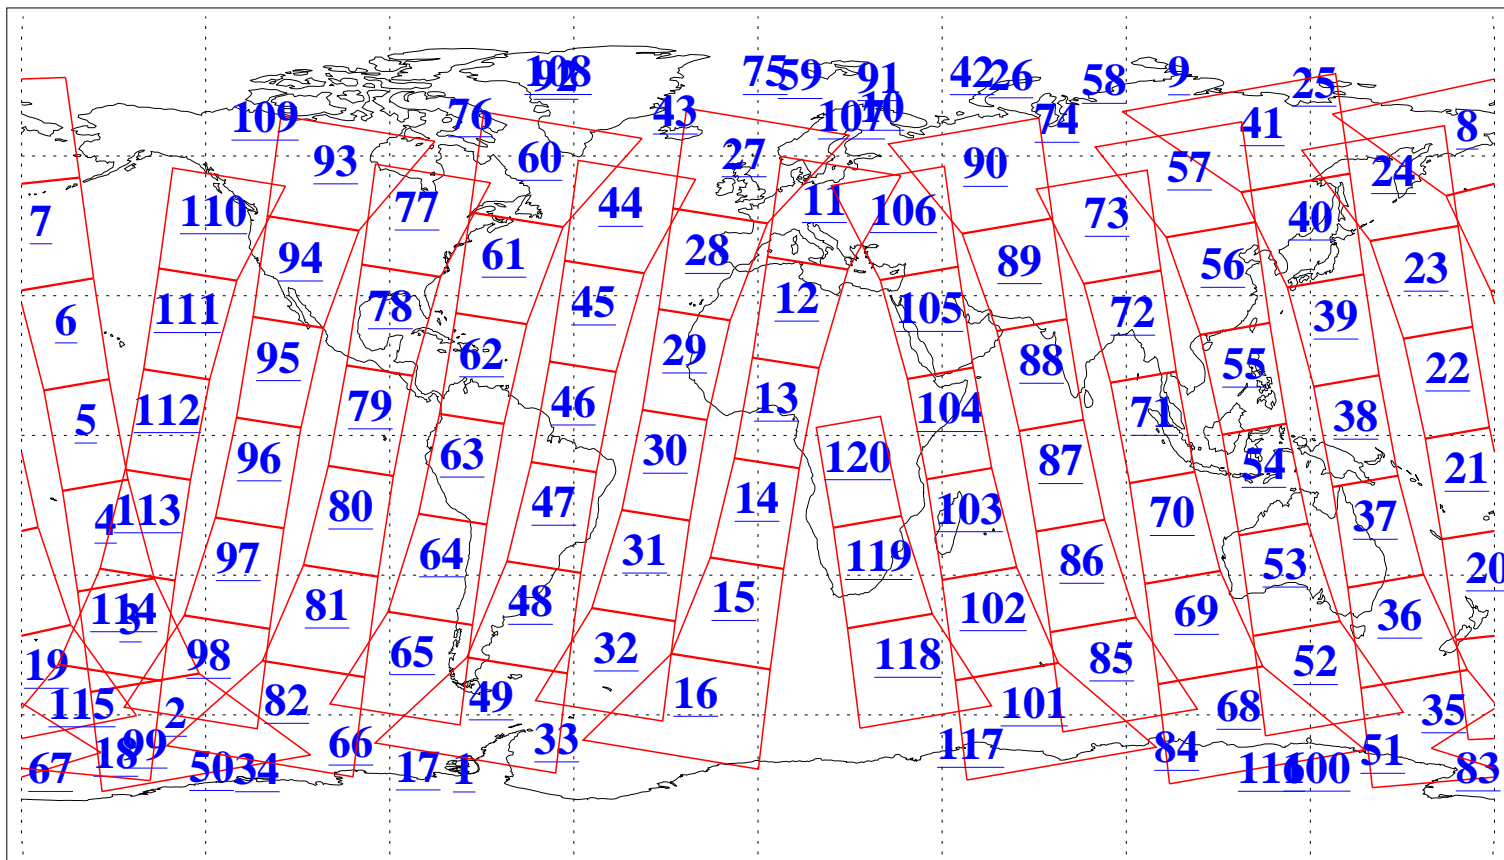

L1B Availability
AMSU Granules: 240
HSB Granules: 0
AIRS Granules: 240

26 Nov 2015
DoY 330
Aqua Day 4954
Granules: 1 to 120

Granules: 121 to 240

Legend: AMSU Available, HSB Available, AIRS Available

L1B Availability
AMSU Granules: 240
HSB Granules: 0
AIRS Granules: 240

26 Nov 2015
DoY 330
Aqua Day 4954

Ascending Granules

Descending Granules

Legend: AMSU Available, HSB Available, AIRS Available

L1B Availability
AMSU Granules: 240
HSB Granules: 0
AIRS Granules: 240

26 Nov 2015
DoY 330
Aqua Day 4954

Northern Hemisphere Granules

Southern Hemisphere Granules

Legend: AMSU Available, HSB Available, AIRS Available