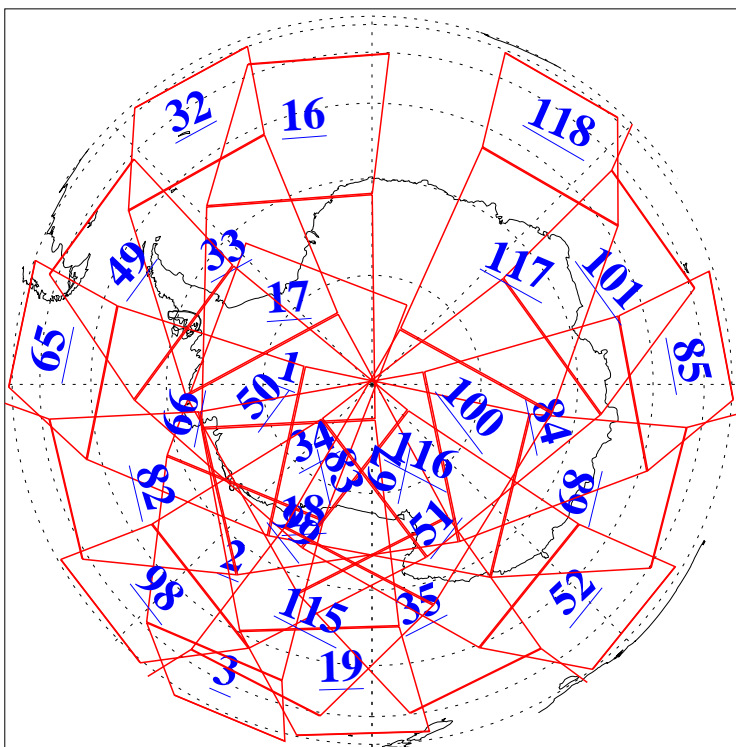

L1B Availability
AMSU Granules: 240
HSB Granules: 0
AIRS Granules: 240

26 Nov 2015
DoY 330
Aqua Day 4954
Granules: 1 to 120

Granules: 121 to 240

Legend: AMSU Available, HSB Available, AIRS Available

L1B Availability
AMSU Granules: 240
HSB Granules: 0
AIRS Granules: 240

26 Nov 2015
DoY 330
Aqua Day 4954

Ascending Granules

Descending Granules

Legend: AMSU Available, HSB Available, AIRS Available

L1B Availability
AMSU Granules: 240
HSB Granules: 0
AIRS Granules: 240

26 Nov 2015
DoY 330
Aqua Day 4954

Northern Hemisphere Granules

Southern Hemisphere Granules

Legend: AMSU Available, HSB Available, AIRS Available