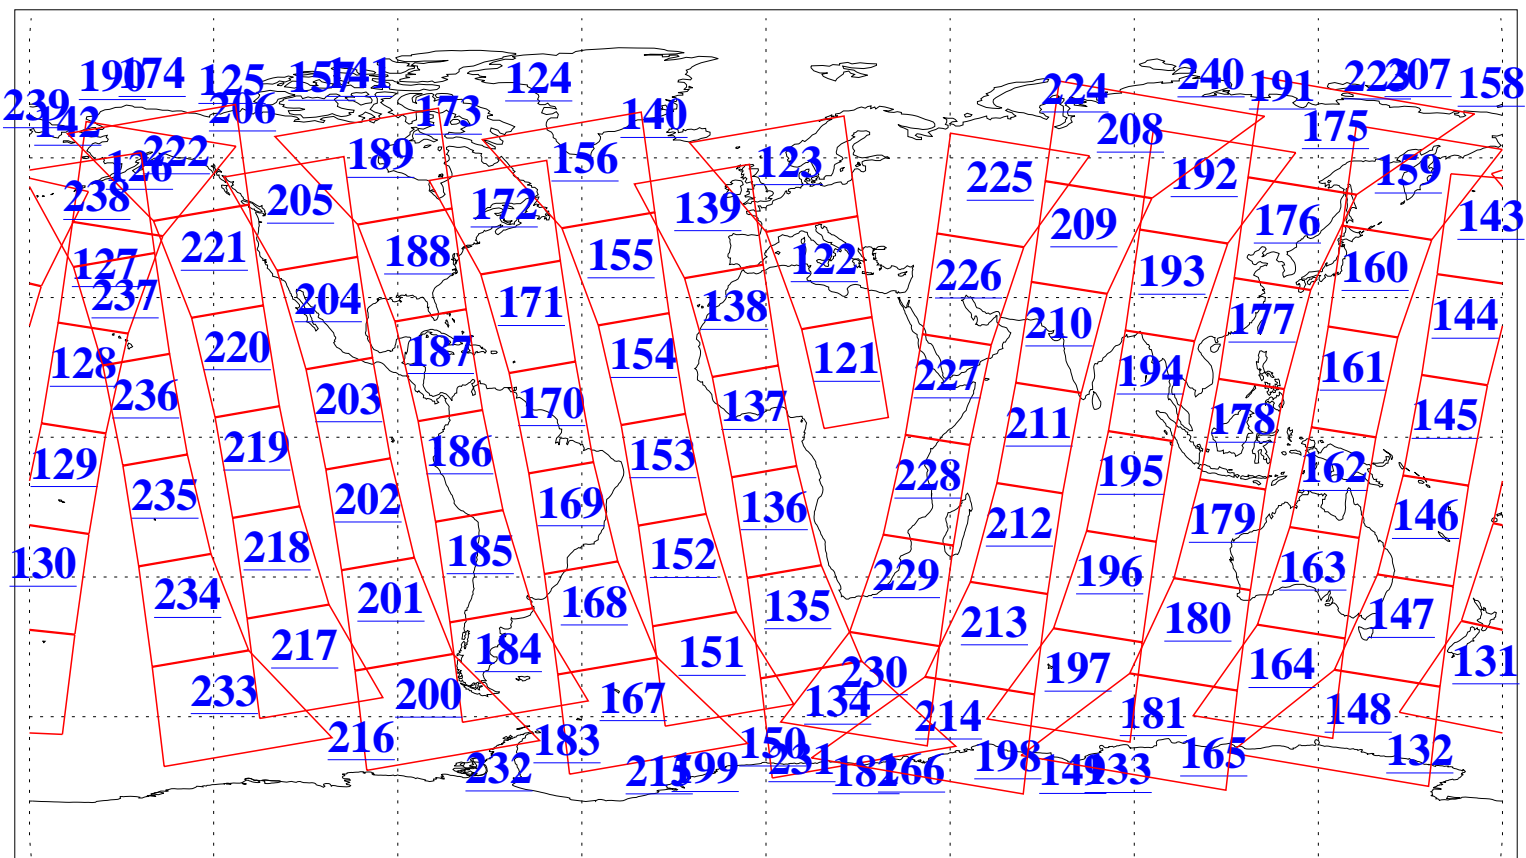

L1B Availability
AMSU Granules: 240
HSB Granules: 0
AIRS Granules: 240

26 Nov 2015
DoY 330
Aqua Day 4954
Granules: 1 to 120

Granules: 121 to 240

Legend: AMSU Available, HSB Available, AIRS Available

L1B Availability
AMSU Granules: 240
HSB Granules: 0
AIRS Granules: 240

26 Nov 2015
DoY 330
Aqua Day 4954

Ascending Granules

Descending Granules

Legend: AMSU Available, HSB Available, AIRS Available

L1B Availability
AMSU Granules: 240
HSB Granules: 0
AIRS Granules: 240

26 Nov 2015
DoY 330
Aqua Day 4954

Northern Hemisphere Granules

Southern Hemisphere Granules

Legend: AMSU Available, HSB Available, AIRS Available