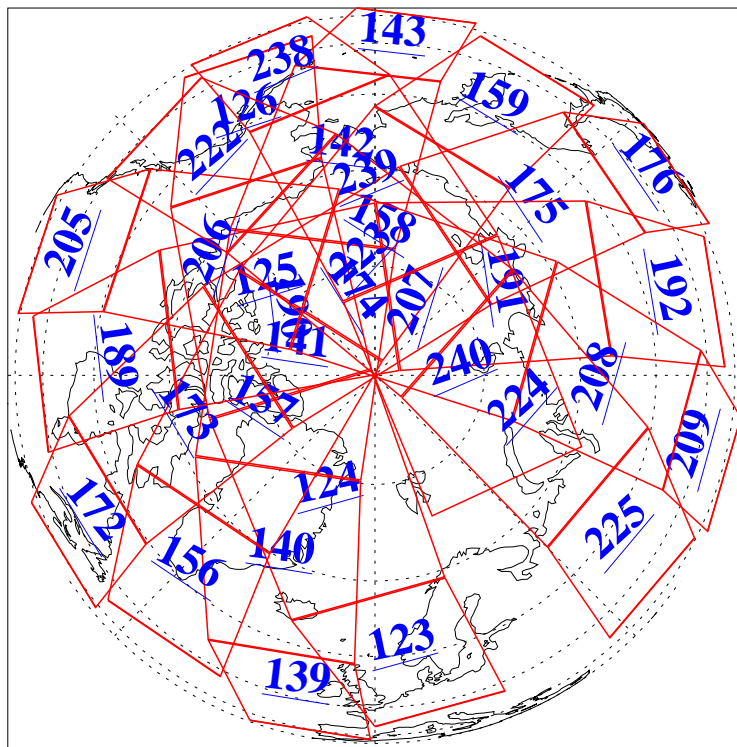

L1B Availability
AMSU Granules: 240
HSB Granules: 0
AIRS Granules: 240

26 Nov 2015
DoY 330
Aqua Day 4954
Granules: 1 to 120

Granules: 121 to 240

Legend: AMSU Available, HSB Available, AIRS Available

L1B Availability
AMSU Granules: 240
HSB Granules: 0
AIRS Granules: 240

26 Nov 2015
DoY 330
Aqua Day 4954

Ascending Granules

Descending Granules

Legend: AMSU Available, HSB Available, AIRS Available

L1B Availability
AMSU Granules: 240
HSB Granules: 0
AIRS Granules: 240

26 Nov 2015
DoY 330
Aqua Day 4954

Northern Hemisphere Granules

Southern Hemisphere Granules

Legend: AMSU Available, HSB Available, AIRS Available