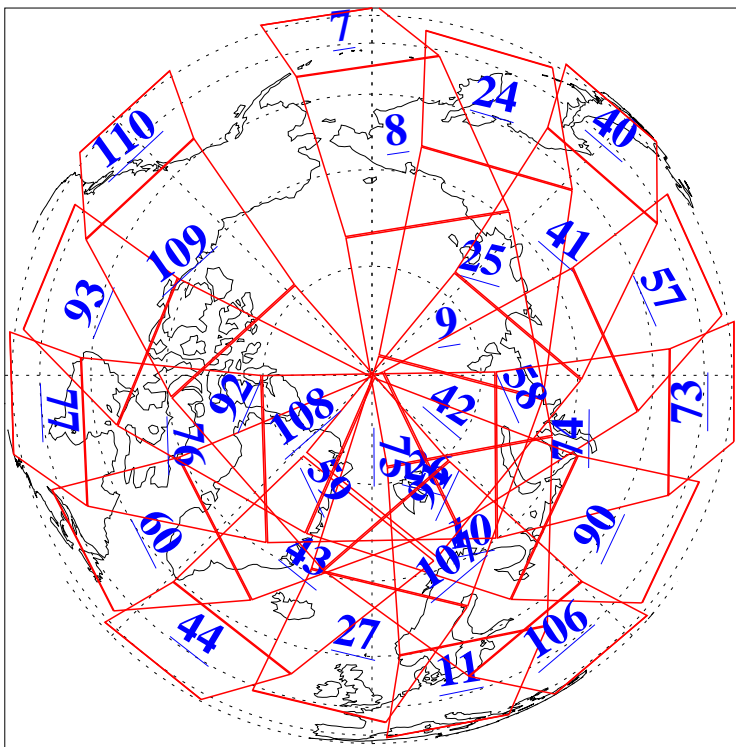

L1B Availability
AMSU Granules: 240
HSB Granules: 0
AIRS Granules: 240

26 Nov 2015
DoY 330
Aqua Day 4954
Granules: 1 to 120

Granules: 121 to 240

Legend: AMSU Available, HSB Available, AIRS Available

L1B Availability
AMSU Granules: 240
HSB Granules: 0
AIRS Granules: 240

26 Nov 2015
DoY 330
Aqua Day 4954

Ascending Granules

Descending Granules

Legend: AMSU Available, HSB Available, AIRS Available

L1B Availability
AMSU Granules: 240
HSB Granules: 0
AIRS Granules: 240

26 Nov 2015
DoY 330
Aqua Day 4954

Northern Hemisphere Granules

Southern Hemisphere Granules

Legend: AMSU Available, HSB Available, AIRS Available