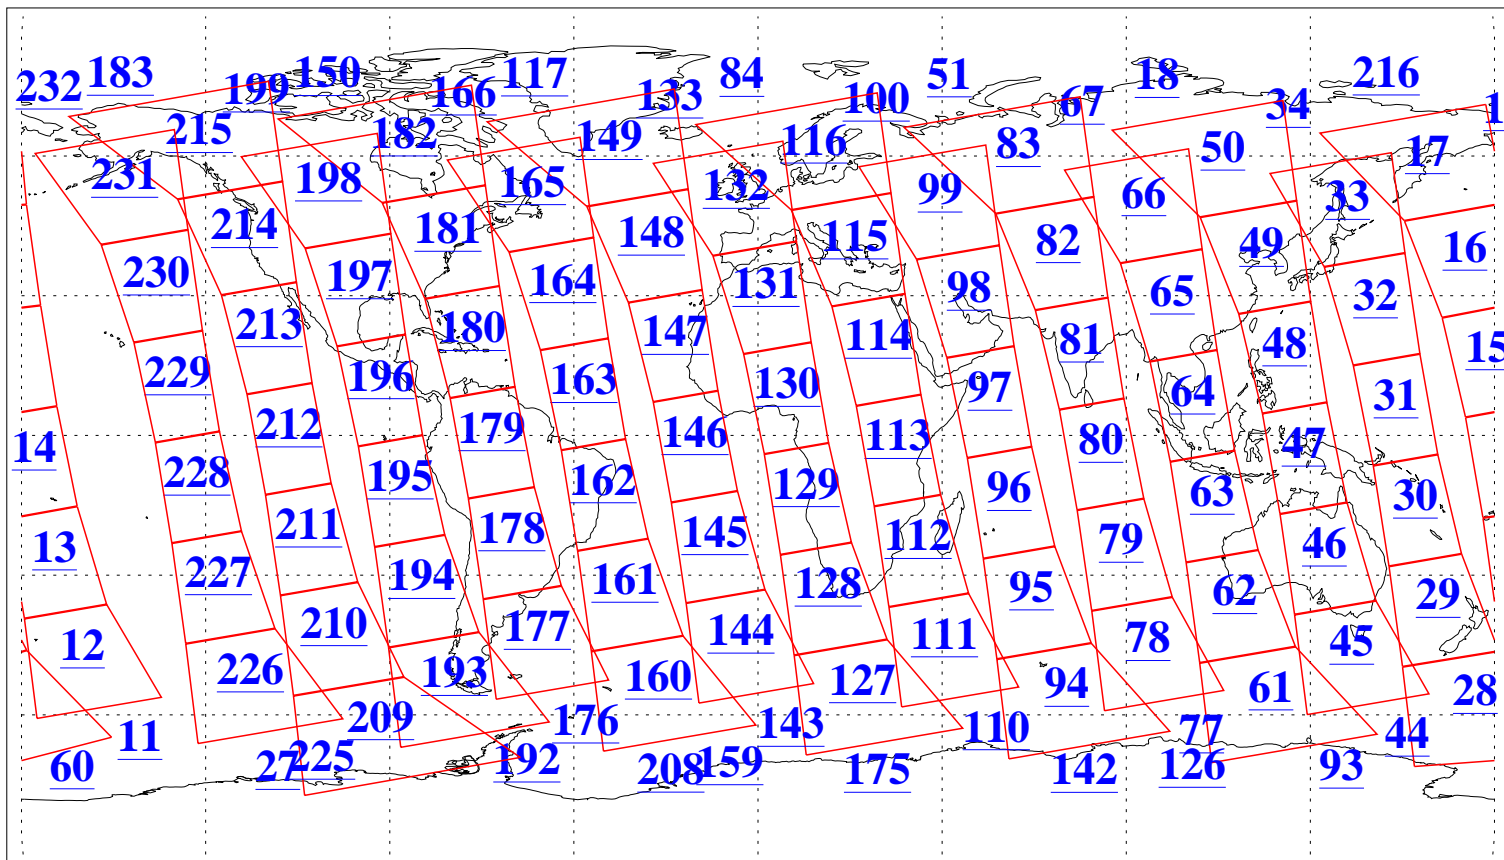

L1B Availability
AMSU Granules: 240
HSB Granules: 0
AIRS Granules: 240

25 Nov 2015
DoY 329
Aqua Day 4953
Granules: 1 to 120

Granules: 121 to 240

Legend: AMSU Available, HSB Available, AIRS Available

L1B Availability
AMSU Granules: 240
HSB Granules: 0
AIRS Granules: 240

25 Nov 2015
DoY 329
Aqua Day 4953

Ascending Granules

Descending Granules

Legend: AMSU Available, HSB Available, AIRS Available

L1B Availability
 AMSU Granules: 240
 HSB Granules: 0
 AIRS Granules: 240

25 Nov 2015
 DoY 329
 Aqua Day 4953

Northern Hemisphere Granules

Southern Hemisphere Granules

Legend: AMSU Available, HSB Available, AIRS Available