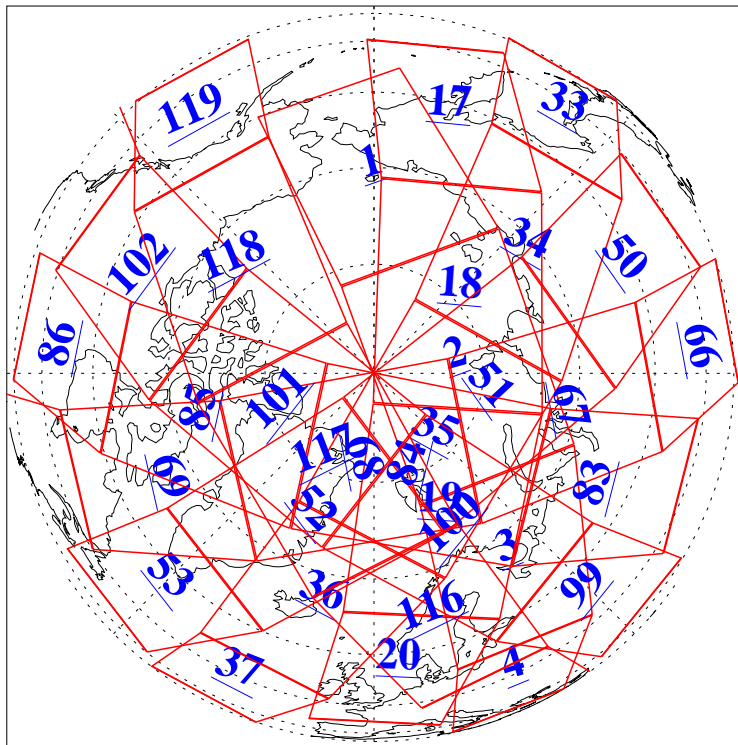

L1B Availability
AMSU Granules: 240
HSB Granules: 0
AIRS Granules: 240

25 Nov 2015
DoY 329
Aqua Day 4953
Granules: 1 to 120

Granules: 121 to 240

Legend: AMSU Available, HSB Available, AIRS Available

L1B Availability
AMSU Granules: 240
HSB Granules: 0
AIRS Granules: 240

25 Nov 2015
DoY 329
Aqua Day 4953

Ascending Granules

Descending Granules

Legend: AMSU Available, HSB Available, AIRS Available

L1B Availability
 AMSU Granules: 240
 HSB Granules: 0
 AIRS Granules: 240

25 Nov 2015
 DoY 329
 Aqua Day 4953

Northern Hemisphere Granules

Southern Hemisphere Granules

Legend: AMSU Available, HSB Available, AIRS Available