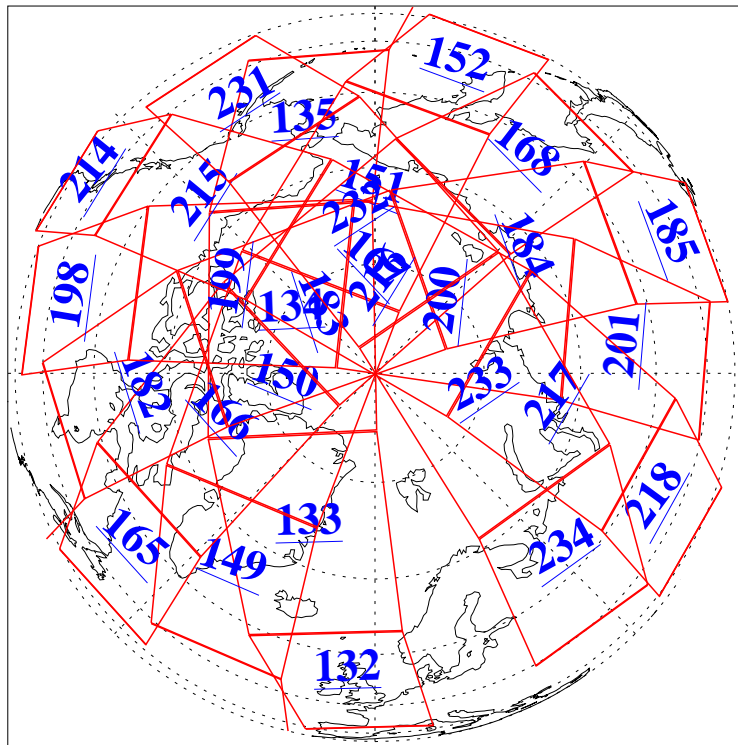

25 Nov 2015
DoY 329
Aqua Day 4953

Ascending Granules

Descending Granules

Legend: AMSU Available, HSB Available, AIRS Available

L1B Availability
 AMSU Granules: 240
 HSB Granules: 0
 AIRS Granules: 240

25 Nov 2015
 DoY 329
 Aqua Day 4953

Northern Hemisphere Granules

Southern Hemisphere Granules

Legend: AMSU Available, HSB Available, AIRS Available