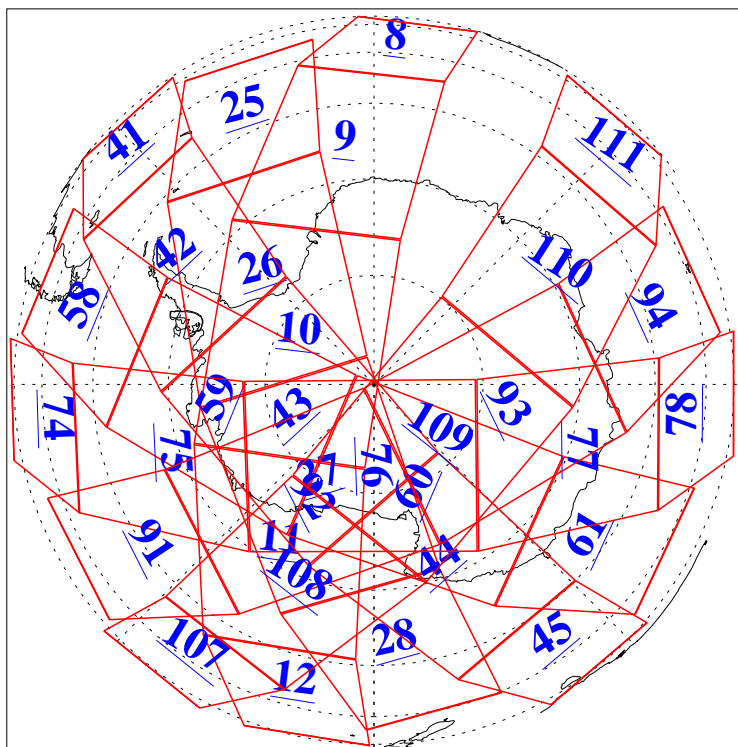

L1B Availability
AMSU Granules: 240
HSB Granules: 0
AIRS Granules: 240

25 Nov 2015
DoY 329
Aqua Day 4953
Granules: 1 to 120

Granules: 121 to 240

Legend: AMSU Available, HSB Available, AIRS Available

L1B Availability
AMSU Granules: 240
HSB Granules: 0
AIRS Granules: 240

25 Nov 2015
DoY 329
Aqua Day 4953

Ascending Granules

Descending Granules

Legend: AMSU Available, HSB Available, AIRS Available

L1B Availability
 AMSU Granules: 240
 HSB Granules: 0
 AIRS Granules: 240

25 Nov 2015
 DoY 329
 Aqua Day 4953

Northern Hemisphere Granules

Southern Hemisphere Granules

Legend: AMSU Available, HSB Available, AIRS Available