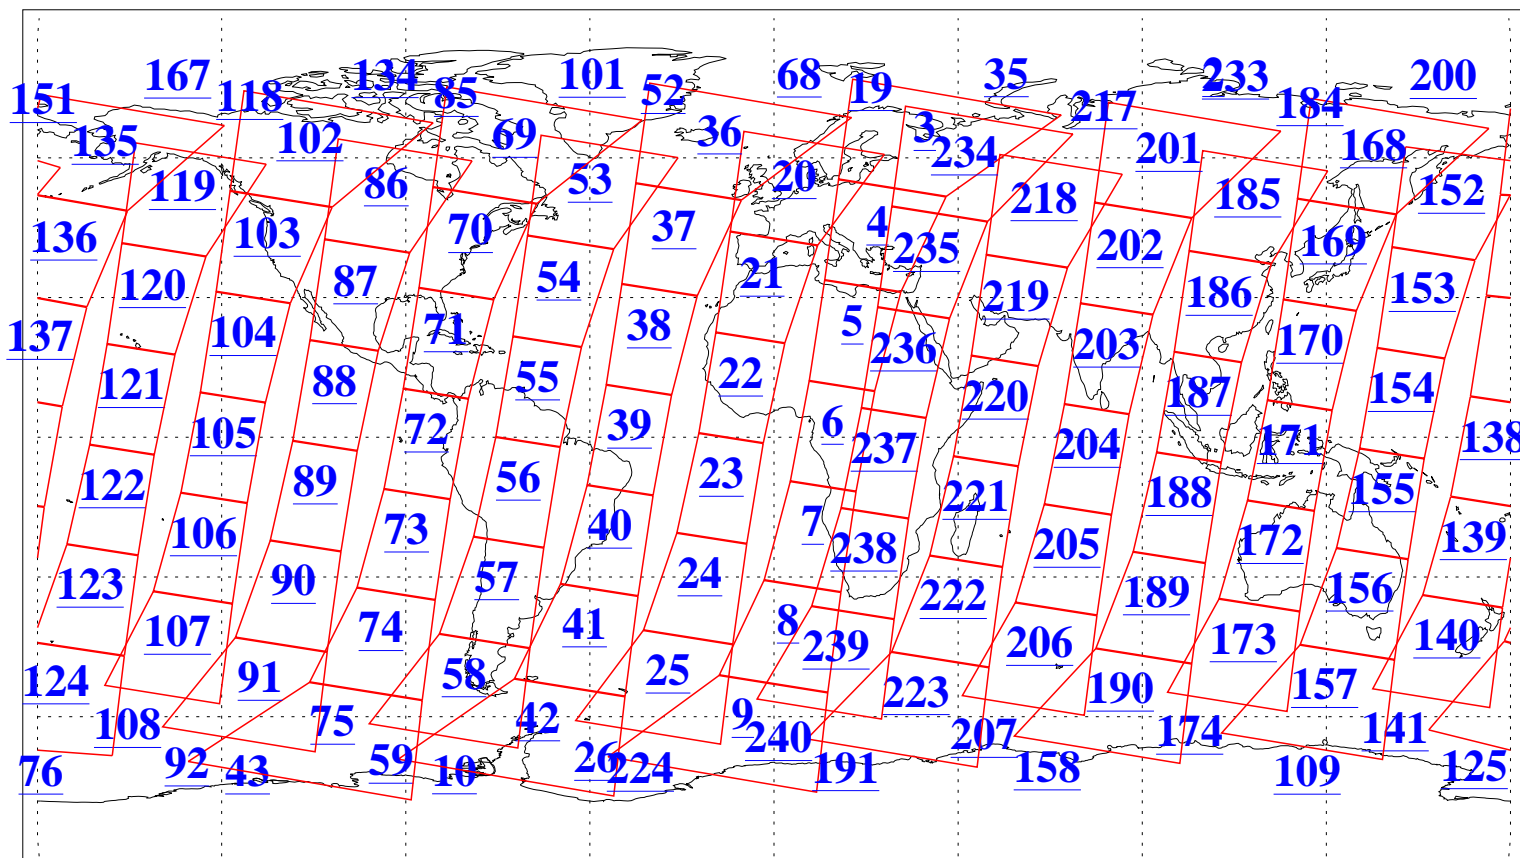

L1B Availability
AMSU Granules: 240
HSB Granules: 0
AIRS Granules: 240

25 Nov 2015
DoY 329
Aqua Day 4953
Granules: 1 to 120

Granules: 121 to 240

Legend: AMSU Available, HSB Available, AIRS Available

L1B Availability
AMSU Granules: 240
HSB Granules: 0
AIRS Granules: 240

25 Nov 2015
DoY 329
Aqua Day 4953

Ascending Granules

Descending Granules

Legend: AMSU Available, HSB Available, AIRS Available

L1B Availability
 AMSU Granules: 240
 HSB Granules: 0
 AIRS Granules: 240

25 Nov 2015
 DoY 329
 Aqua Day 4953

Northern Hemisphere Granules

Southern Hemisphere Granules

Legend: AMSU Available, HSB Available, AIRS Available