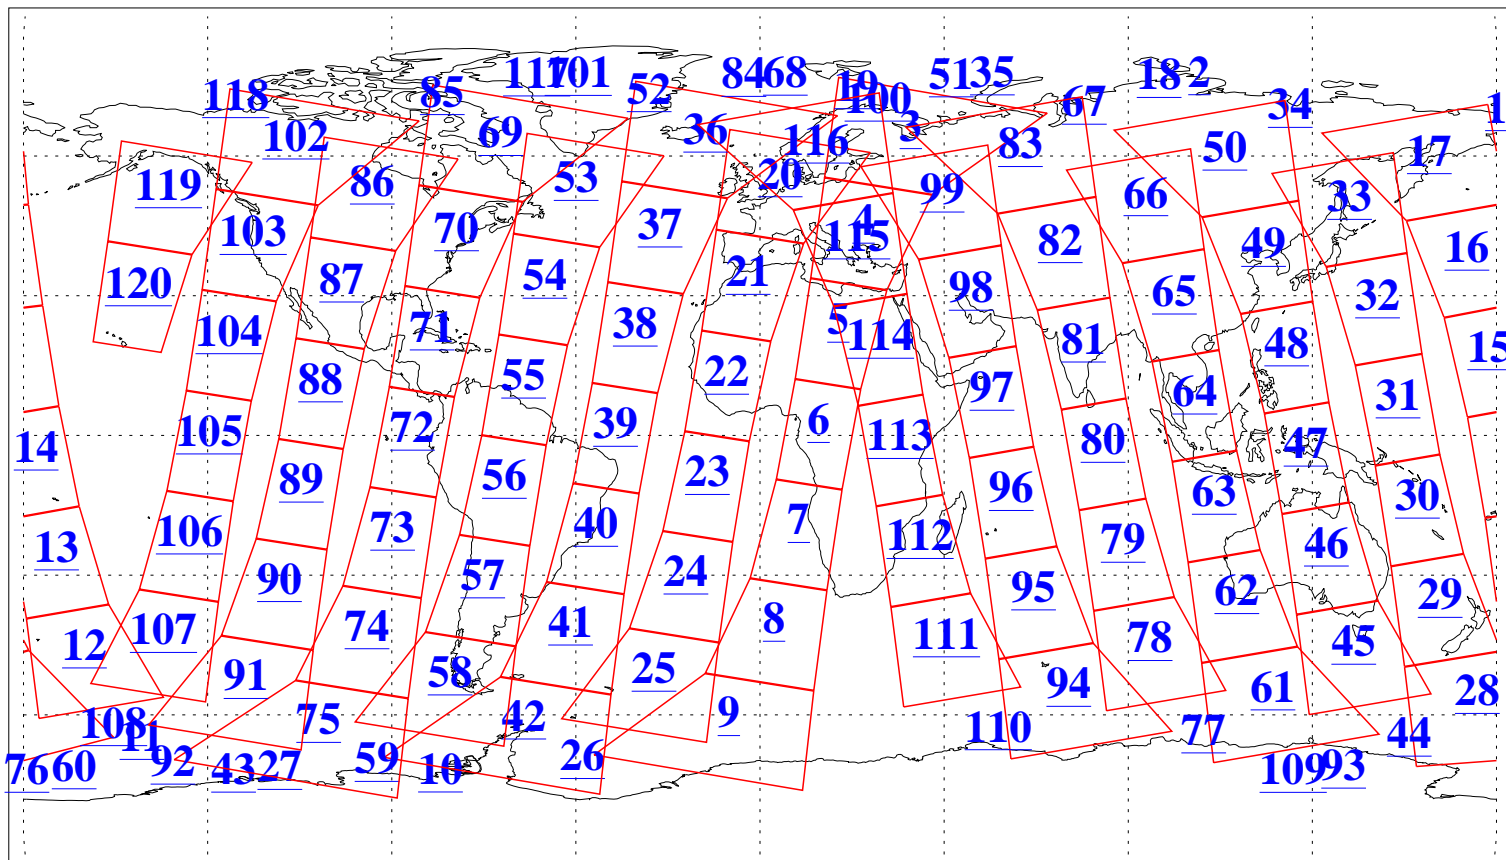

L1B Availability
AMSU Granules: 240
HSB Granules: 0
AIRS Granules: 240

25 Nov 2015
DoY 329
Aqua Day 4953
Granules: 1 to 120

Granules: 121 to 240

Legend: AMSU Available, HSB Available, AIRS Available

L1B Availability
AMSU Granules: 240
HSB Granules: 0
AIRS Granules: 240

25 Nov 2015
DoY 329
Aqua Day 4953

Ascending Granules

Descending Granules

Legend: AMSU Available, HSB Available, AIRS Available

L1B Availability
 AMSU Granules: 240
 HSB Granules: 0
 AIRS Granules: 240

25 Nov 2015
 DoY 329
 Aqua Day 4953

Northern Hemisphere Granules

Southern Hemisphere Granules

Legend: AMSU Available, HSB Available, AIRS Available