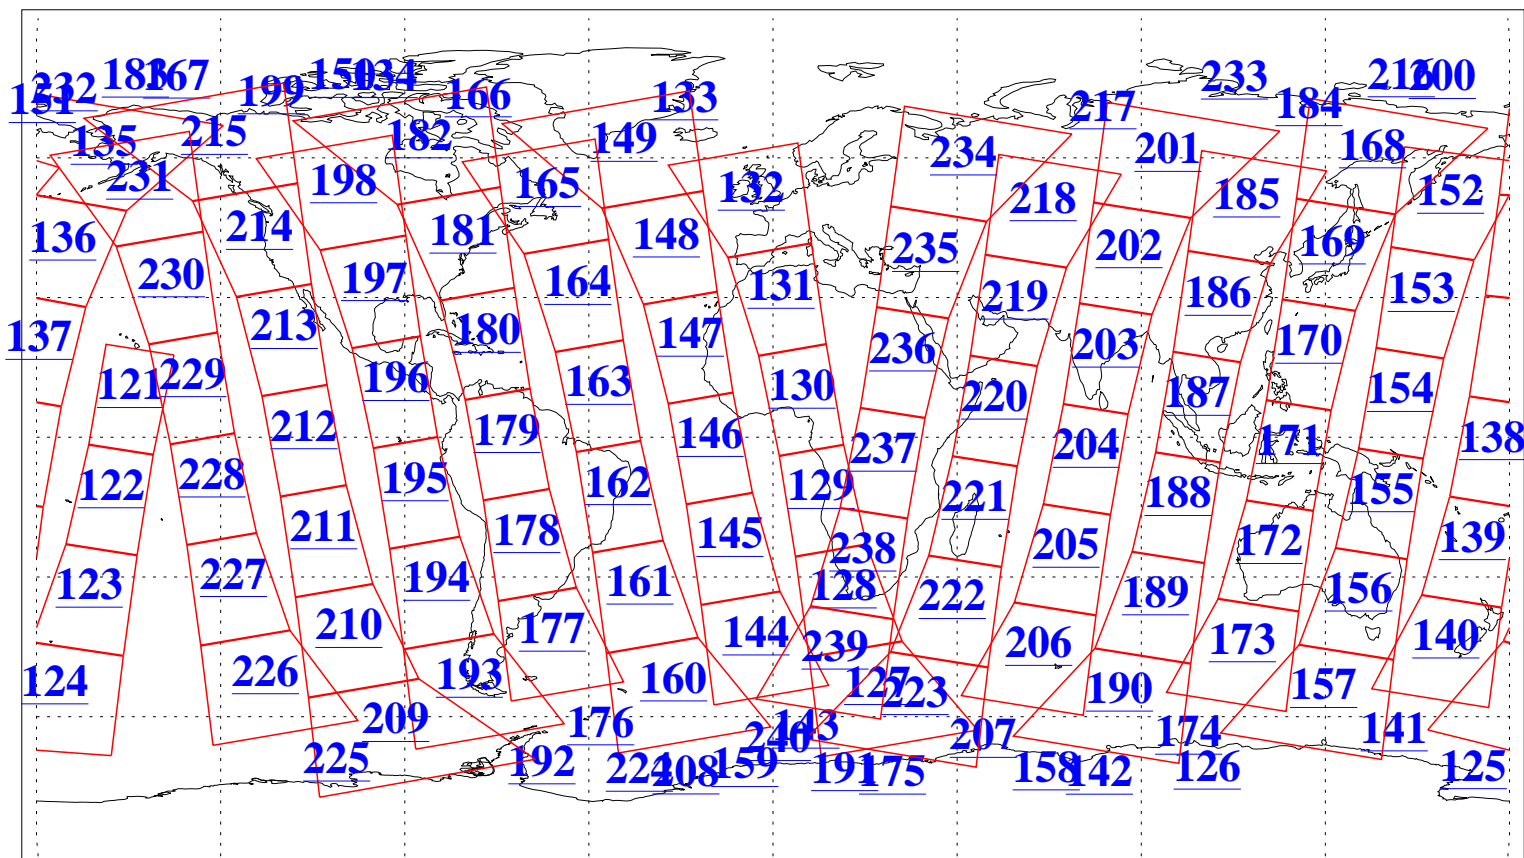

L1B Availability
AMSU Granules: 240
HSB Granules: 0
AIRS Granules: 240

25 Nov 2015
DoY 329
Aqua Day 4953
Granules: 1 to 120

Granules: 121 to 240

Legend: AMSU Available, HSB Available, AIRS Available

L1B Availability
AMSU Granules: 240
HSB Granules: 0
AIRS Granules: 240

25 Nov 2015
DoY 329
Aqua Day 4953

Ascending Granules

Descending Granules

Legend: AMSU Available, HSB Available, AIRS Available

L1B Availability
 AMSU Granules: 240
 HSB Granules: 0
 AIRS Granules: 240

25 Nov 2015
 DoY 329
 Aqua Day 4953