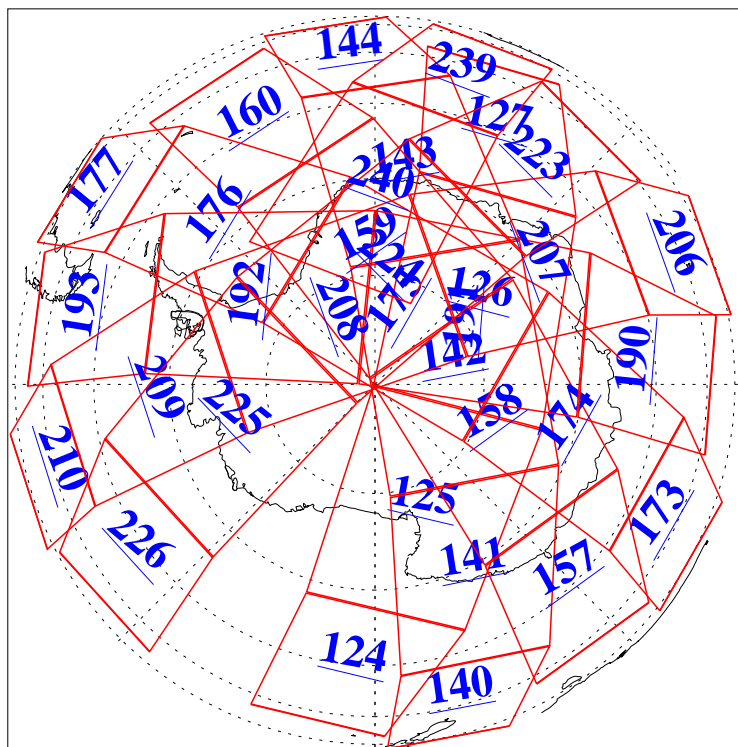

L1B Availability
AMSU Granules: 240
HSB Granules: 0
AIRS Granules: 240

25 Nov 2015
DoY 329
Aqua Day 4953
Granules: 1 to 120

Granules: 121 to 240

Legend: AMSU Available, HSB Available, AIRS Available

L1B Availability
AMSU Granules: 240
HSB Granules: 0
AIRS Granules: 240

25 Nov 2015
DoY 329
Aqua Day 4953

Ascending Granules

Descending Granules

Legend: AMSU Available, HSB Available, AIRS Available

L1B Availability
 AMSU Granules: 240
 HSB Granules: 0
 AIRS Granules: 240

25 Nov 2015
 DoY 329
 Aqua Day 4953

Northern Hemisphere Granules

Southern Hemisphere Granules

Legend: AMSU Available, HSB Available, AIRS Available