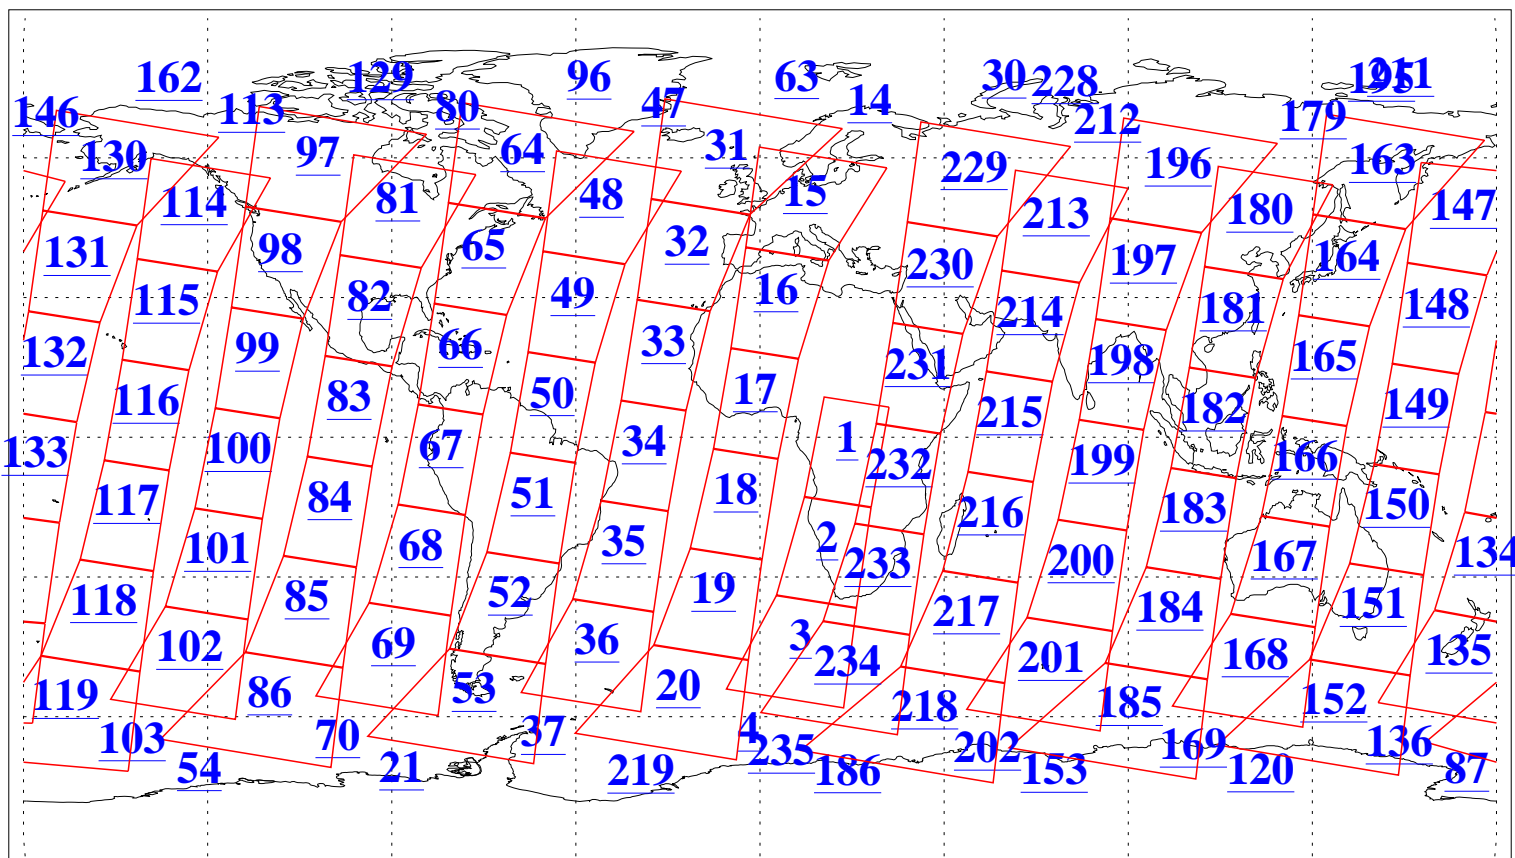

L1B Availability  
AMSU Granules: 240  
HSB Granules: 0  
AIRS Granules: 240

22 Nov 2015  
DoY 326  
Aqua Day 4950  
Granules: 1 to 120

Granules: 121 to 240

Legend: AMSU Available, HSB Available, AIRS Available

L1B Availability  
AMSU Granules: 240  
HSB Granules: 0  
AIRS Granules: 240

22 Nov 2015  
DoY 326  
Aqua Day 4950

Ascending Granules

Descending Granules

Legend: AMSU Available, HSB Available, AIRS Available

L1B Availability  
 AMSU Granules: 240  
 HSB Granules: 0  
 AIRS Granules: 240

22 Nov 2015  
 DoY 326  
 Aqua Day 4950

Northern Hemisphere Granules

Southern Hemisphere Granules

Legend: AMSU Available, HSB Available, AIRS Available