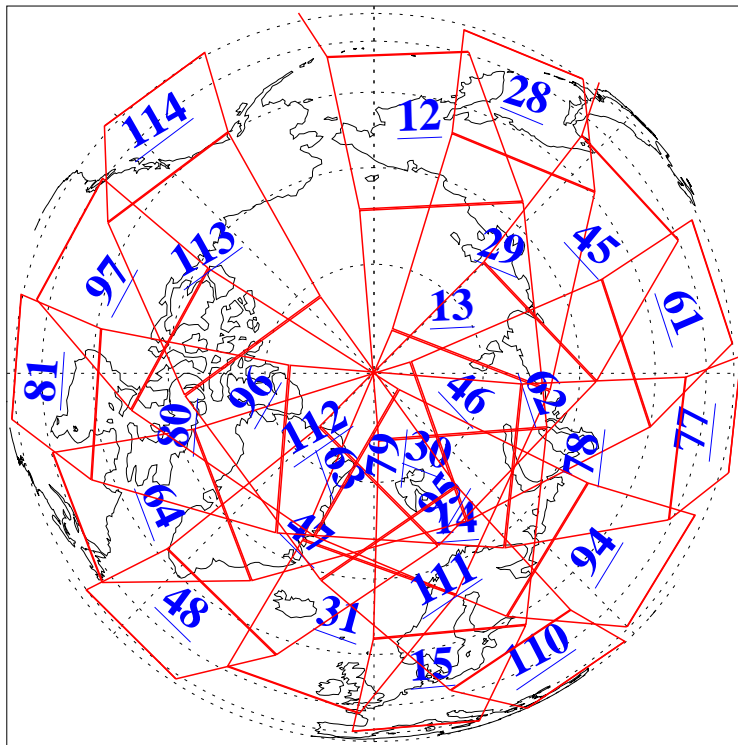

L1B Availability  
AMSU Granules: 240  
HSB Granules: 0  
AIRS Granules: 240

22 Nov 2015  
DoY 326  
Aqua Day 4950  
Granules: 1 to 120

Granules: 121 to 240

Legend: AMSU Available, HSB Available, AIRS Available

L1B Availability  
AMSU Granules: 240  
HSB Granules: 0  
AIRS Granules: 240

22 Nov 2015  
DoY 326  
Aqua Day 4950

Ascending Granules

Descending Granules

Legend: AMSU Available, HSB Available, AIRS Available

L1B Availability  
 AMSU Granules: 240  
 HSB Granules: 0  
 AIRS Granules: 240

22 Nov 2015  
 DoY 326  
 Aqua Day 4950

Northern Hemisphere Granules

Southern Hemisphere Granules

Legend: AMSU Available, HSB Available, AIRS Available