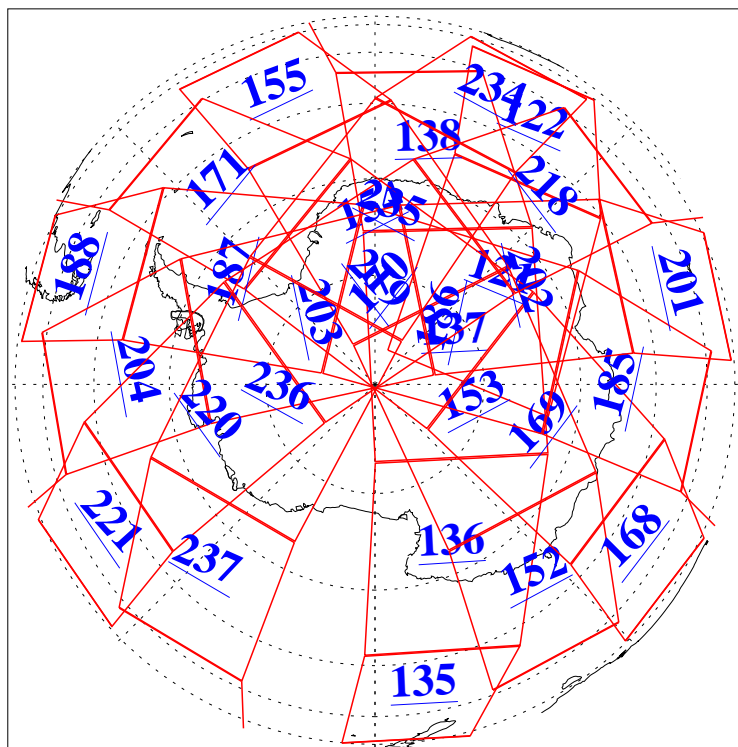

L1B Availability  
AMSU Granules: 240  
HSB Granules: 0  
AIRS Granules: 240

22 Nov 2015  
DoY 326  
Aqua Day 4950  
Granules: 1 to 120

Granules: 121 to 240

Legend: AMSU Available, HSB Available, AIRS Available

L1B Availability  
AMSU Granules: 240  
HSB Granules: 0  
AIRS Granules: 240

22 Nov 2015  
DoY 326  
Aqua Day 4950

Ascending Granules

Descending Granules

Legend: AMSU Available, HSB Available, AIRS Available

L1B Availability  
 AMSU Granules: 240  
 HSB Granules: 0  
 AIRS Granules: 240

22 Nov 2015  
 DoY 326  
 Aqua Day 4950

Northern Hemisphere Granules

Southern Hemisphere Granules

Legend: AMSU Available, HSB Available, AIRS Available