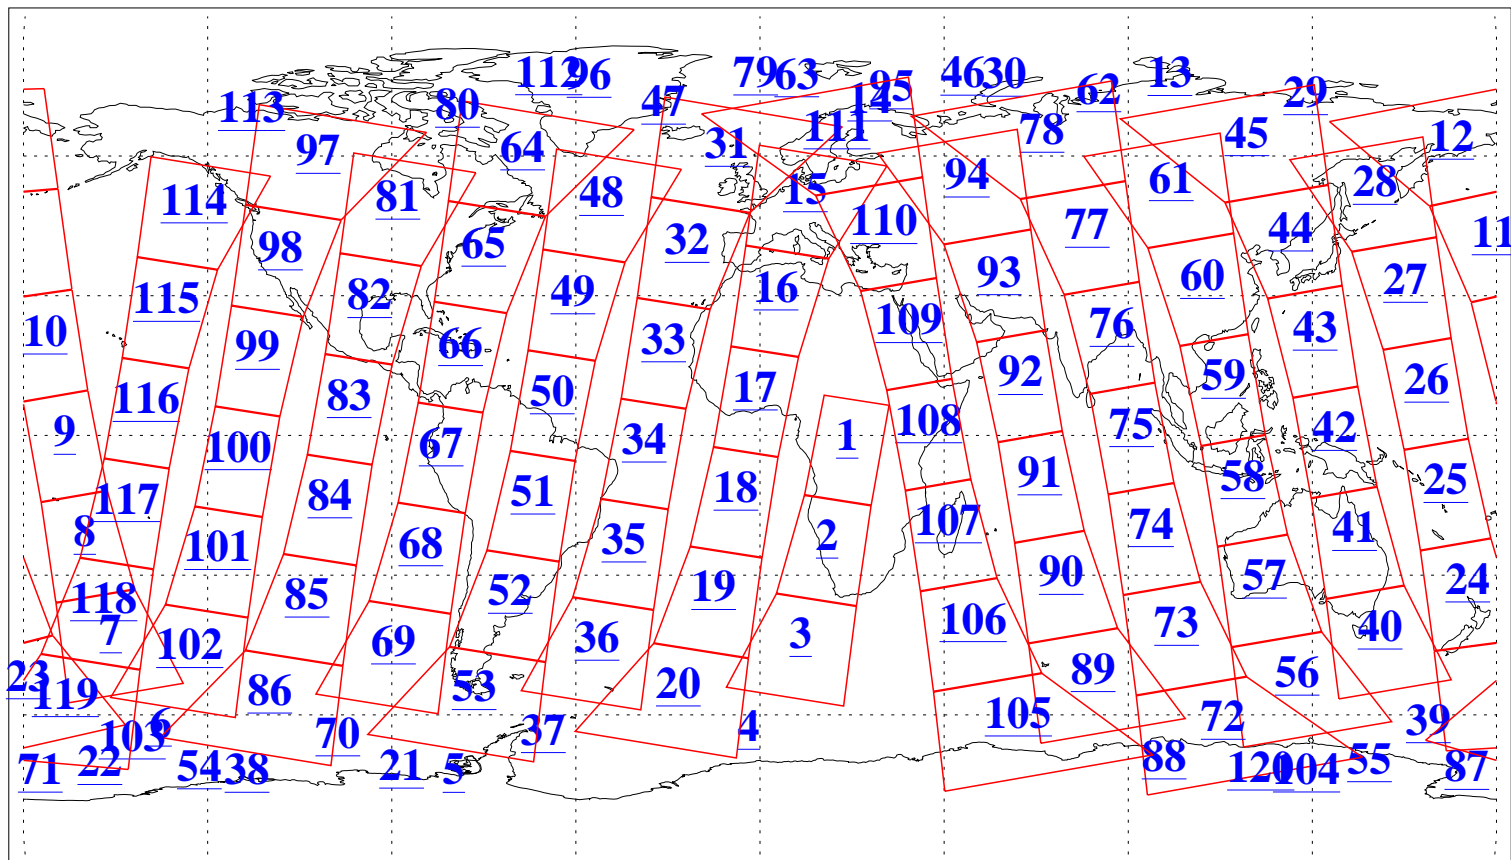

L1B Availability  
AMSU Granules: 240  
HSB Granules: 0  
AIRS Granules: 240

22 Nov 2015  
DoY 326  
Aqua Day 4950  
Granules: 1 to 120

Granules: 121 to 240

Legend: AMSU Available, HSB Available, AIRS Available

L1B Availability  
AMSU Granules: 240  
HSB Granules: 0  
AIRS Granules: 240

22 Nov 2015  
DoY 326  
Aqua Day 4950

Ascending Granules

Descending Granules

Legend: AMSU Available, HSB Available, AIRS Available

L1B Availability  
 AMSU Granules: 240  
 HSB Granules: 0  
 AIRS Granules: 240

22 Nov 2015  
 DoY 326  
 Aqua Day 4950

Northern Hemisphere Granules

Southern Hemisphere Granules

Legend: AMSU Available, HSB Available, AIRS Available