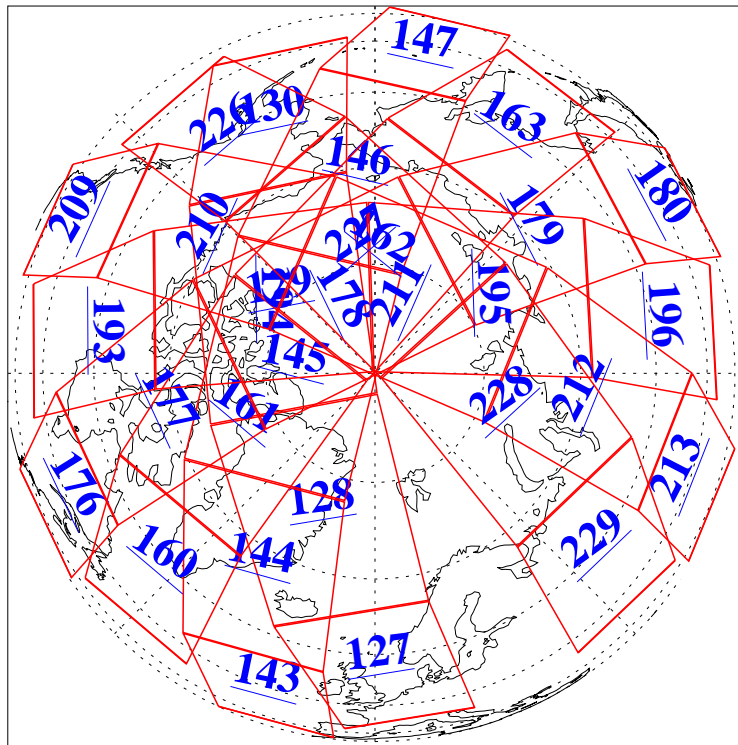

L1B Availability  
AMSU Granules: 240  
HSB Granules: 0  
AIRS Granules: 240

22 Nov 2015  
DoY 326  
Aqua Day 4950

Ascending Granules

Descending Granules

Legend: AMSU Available, HSB Available, AIRS Available

L1B Availability  
 AMSU Granules: 240  
 HSB Granules: 0  
 AIRS Granules: 240

22 Nov 2015  
 DoY 326  
 Aqua Day 4950

Northern Hemisphere Granules

Southern Hemisphere Granules

Legend: AMSU Available, HSB Available, AIRS Available