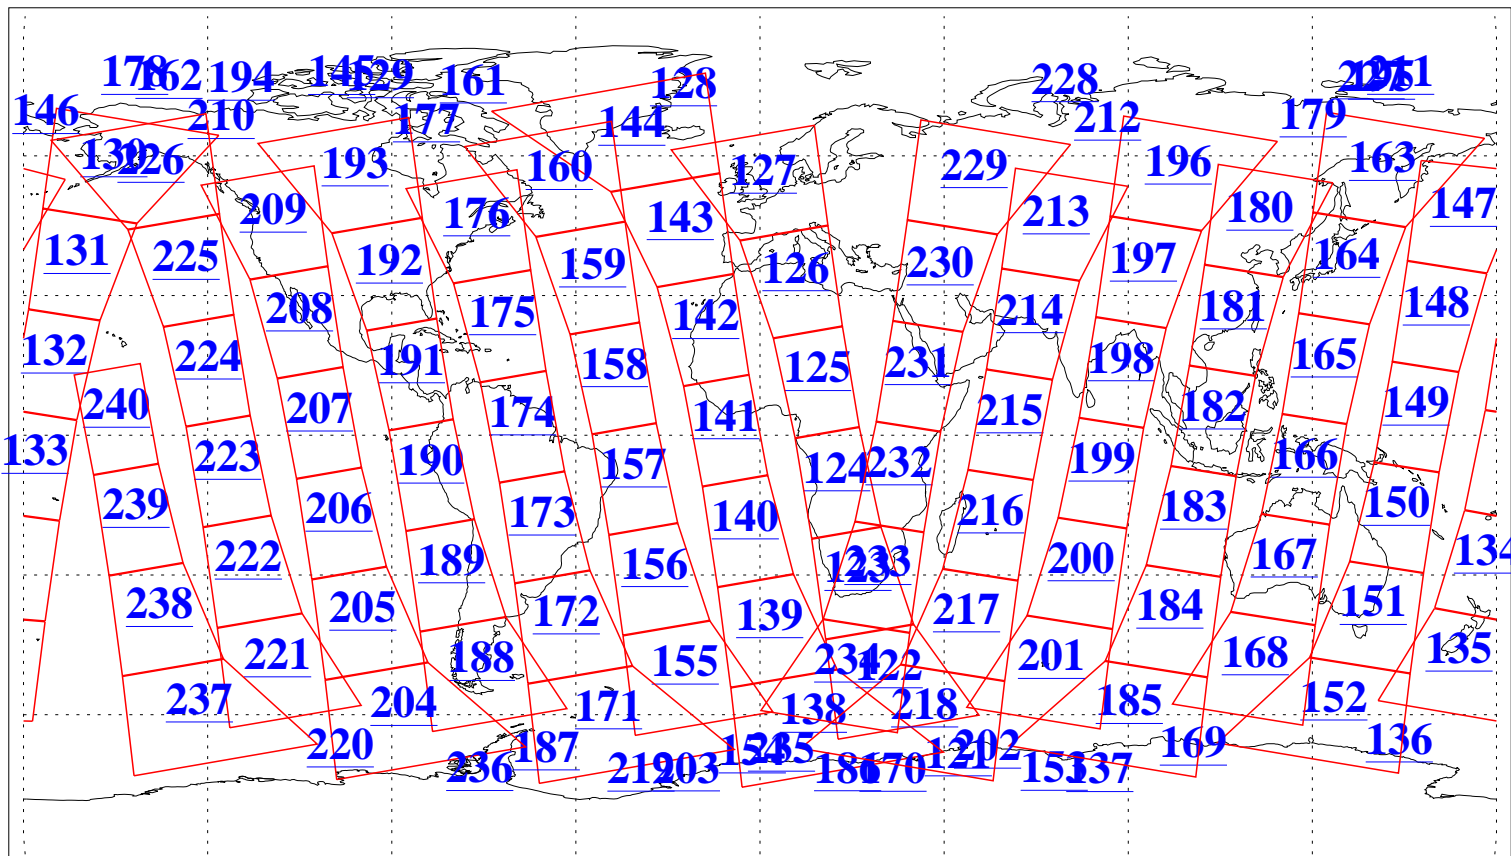

L1B Availability  
AMSU Granules: 240  
HSB Granules: 0  
AIRS Granules: 240

22 Nov 2015  
DoY 326  
Aqua Day 4950  
Granules: 1 to 120

Granules: 121 to 240

Legend: AMSU Available, HSB Available, AIRS Available

L1B Availability  
AMSU Granules: 240  
HSB Granules: 0  
AIRS Granules: 240

22 Nov 2015  
DoY 326  
Aqua Day 4950

Ascending Granules

Descending Granules

Legend: AMSU Available, HSB Available, AIRS Available

L1B Availability  
 AMSU Granules: 240  
 HSB Granules: 0  
 AIRS Granules: 240

22 Nov 2015  
 DoY 326  
 Aqua Day 4950

Northern Hemisphere Granules

Southern Hemisphere Granules

Legend: AMSU Available, HSB Available, AIRS Available