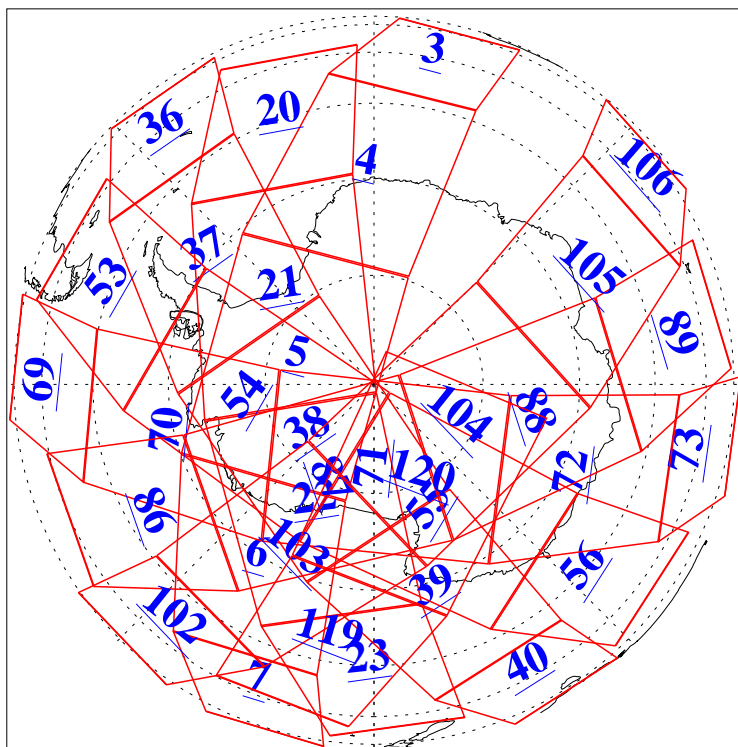

L1B Availability  
AMSU Granules: 240  
HSB Granules: 0  
AIRS Granules: 240

22 Nov 2015  
DoY 326  
Aqua Day 4950

Ascending Granules

Descending Granules

Legend: AMSU Available, HSB Available, AIRS Available

L1B Availability  
 AMSU Granules: 240  
 HSB Granules: 0  
 AIRS Granules: 240

22 Nov 2015  
 DoY 326  
 Aqua Day 4950

Northern Hemisphere Granules

Southern Hemisphere Granules

Legend: AMSU Available, HSB Available, AIRS Available