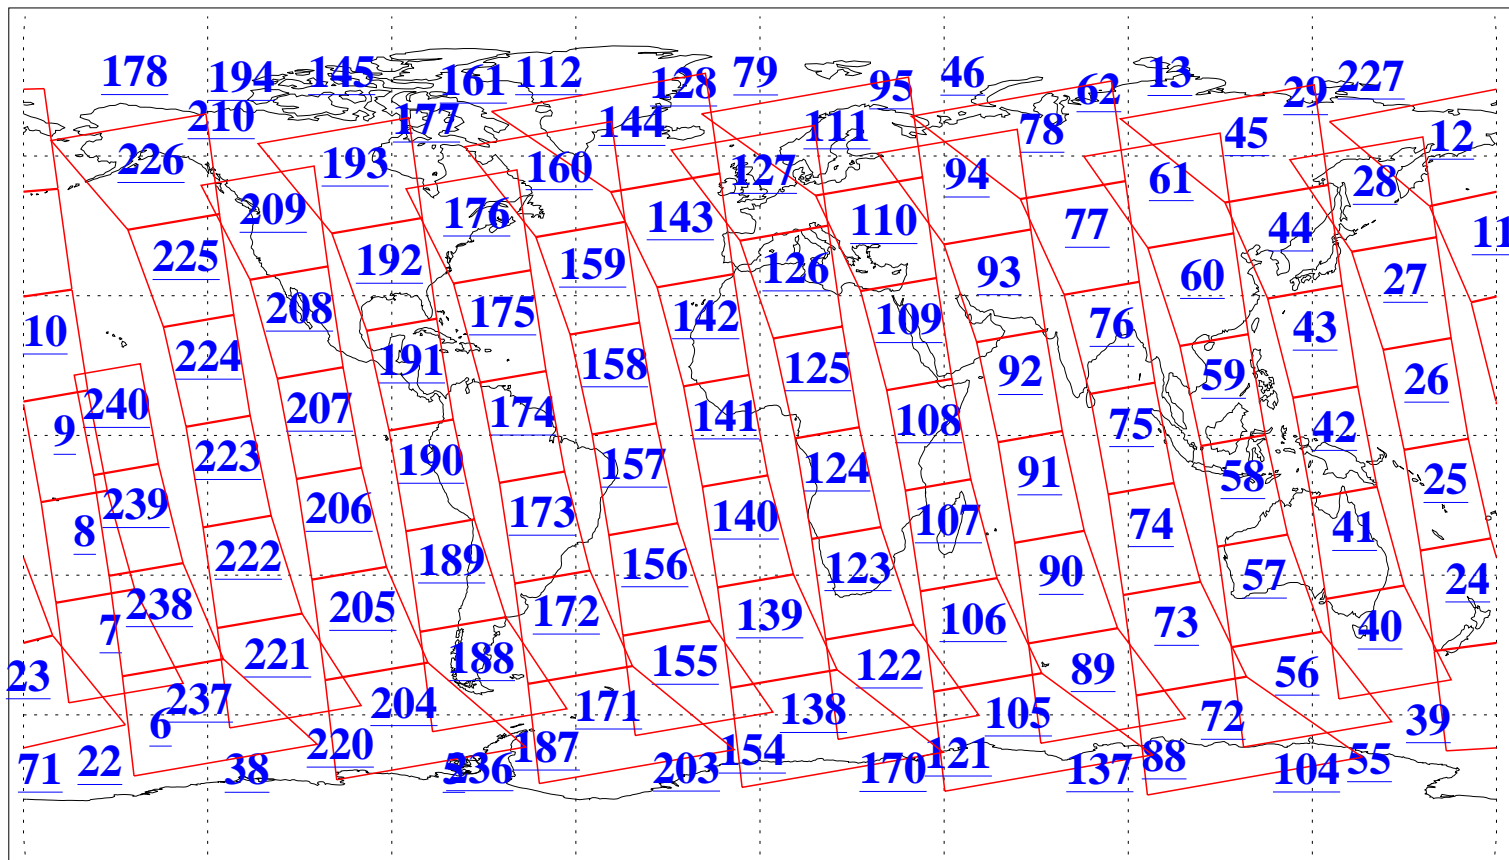

L1B Availability  
AMSU Granules: 240  
HSB Granules: 0  
AIRS Granules: 240

22 Nov 2015  
DoY 326  
Aqua Day 4950  
Granules: 1 to 120

Granules: 121 to 240

Legend: AMSU Available, HSB Available, AIRS Available

L1B Availability  
AMSU Granules: 240  
HSB Granules: 0  
AIRS Granules: 240

22 Nov 2015  
DoY 326  
Aqua Day 4950

Ascending Granules

Descending Granules

Legend: AMSU Available, HSB Available, AIRS Available

L1B Availability  
 AMSU Granules: 240  
 HSB Granules: 0  
 AIRS Granules: 240

22 Nov 2015  
 DoY 326  
 Aqua Day 4950

Northern Hemisphere Granules

Southern Hemisphere Granules

Legend: AMSU Available, HSB Available, AIRS Available