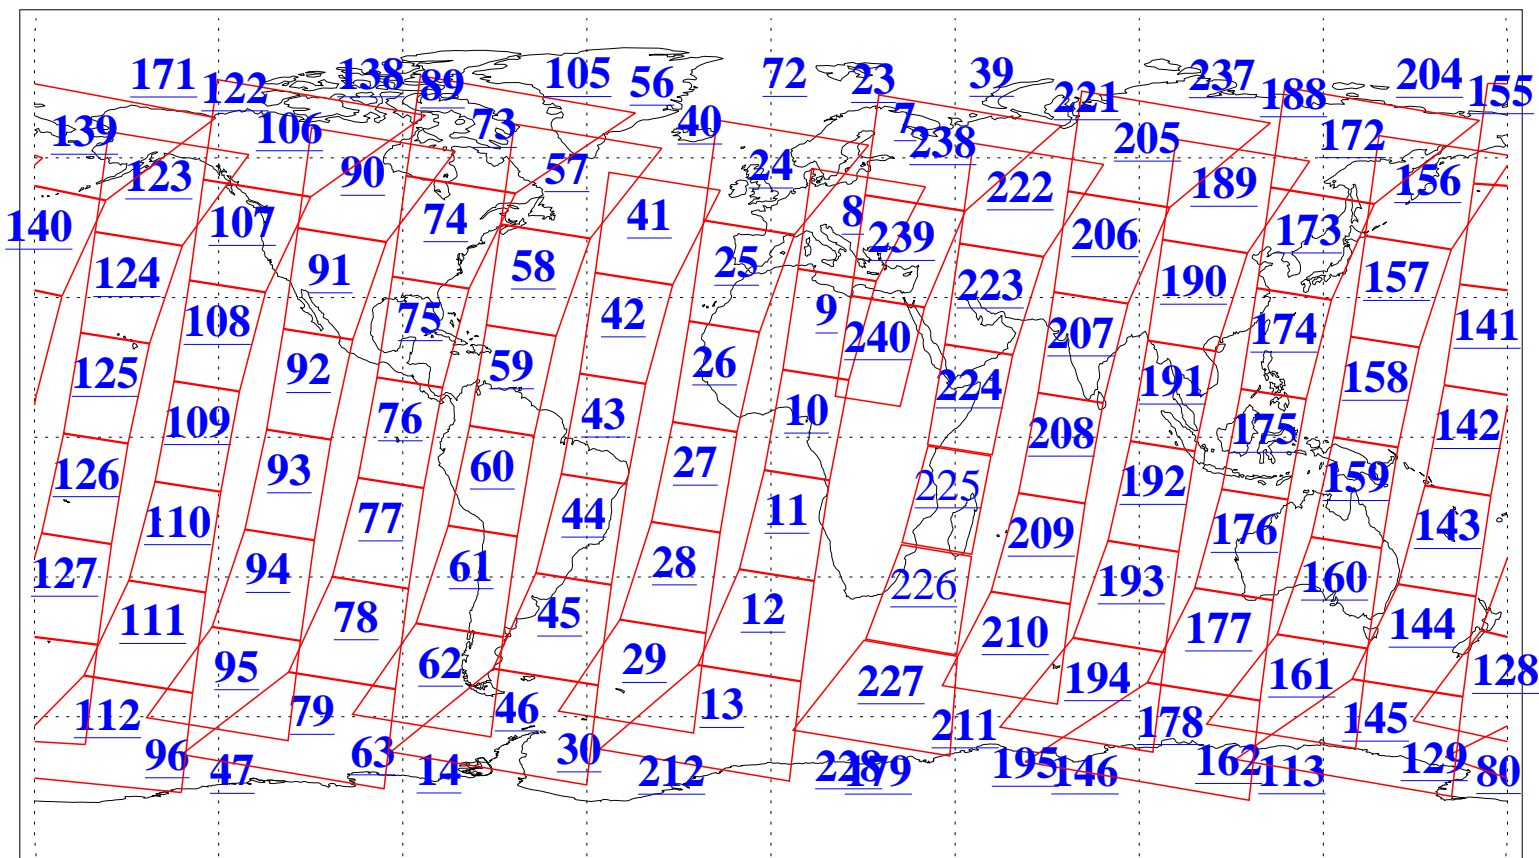

L1B Availability  
AMSU Granules: 240  
HSB Granules: 0  
AIRS Granules: 238

21 Nov 2015  
DoY 325  
Aqua Day 4949  
Granules: 1 to 120

Granules: 121 to 240

Legend: AMSU Available, HSB Available, AIRS Available

L1B Availability  
AMSU Granules: 240  
HSB Granules: 0  
AIRS Granules: 238

21 Nov 2015  
DoY 325  
Aqua Day 4949

Ascending Granules

Descending Granules

Legend: AMSU Available, HSB Available, AIRS Available