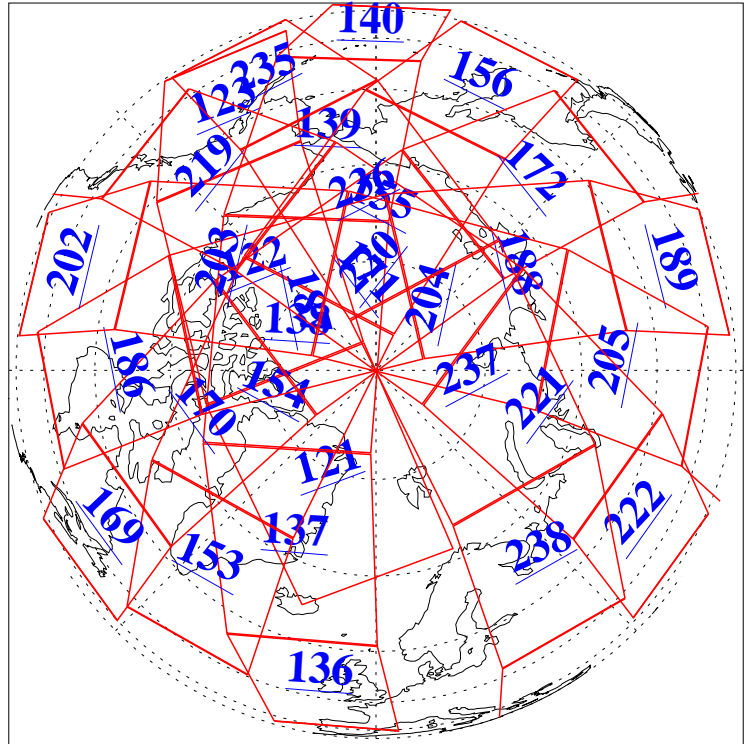

L1B Availability  
AMSU Granules: 240  
HSB Granules: 0  
AIRS Granules: 238

21 Nov 2015  
DoY 325  
Aqua Day 4949  
Granules: 1 to 120

Granules: 121 to 240

Legend: AMSU Available, HSB Available, AIRS Available

L1B Availability  
AMSU Granules: 240  
HSB Granules: 0  
AIRS Granules: 238

21 Nov 2015  
DoY 325  
Aqua Day 4949

Ascending Granules

Descending Granules

Legend: AMSU Available, HSB Available, AIRS Available

L1B Availability  
 AMSU Granules: 240  
 HSB Granules: 0  
 AIRS Granules: 238

21 Nov 2015  
 DoY 325  
 Aqua Day 4949

Northern Hemisphere Granules

Southern Hemisphere Granules

Legend: AMSU Available, HSB Available, AIRS Available