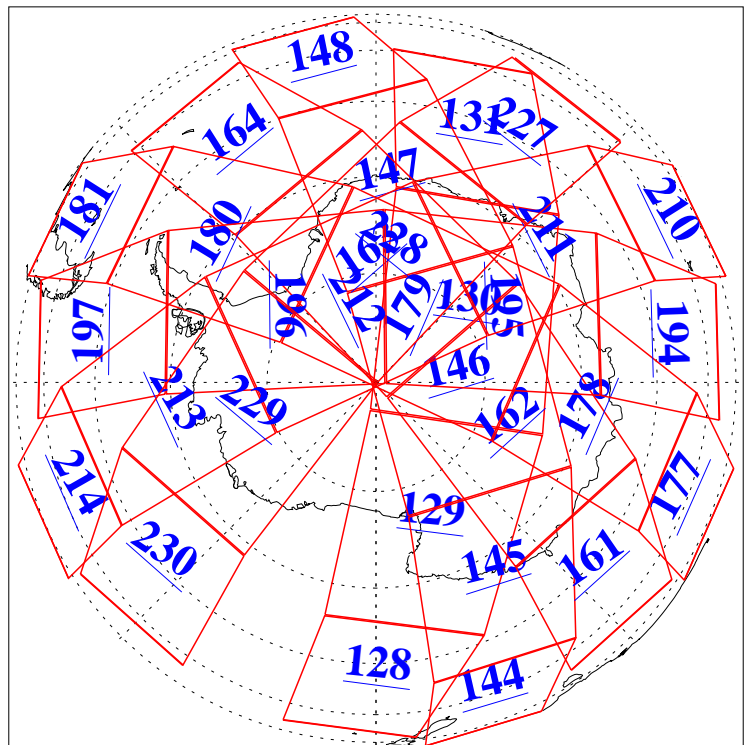

L1B Availability  
AMSU Granules: 240  
HSB Granules: 0  
AIRS Granules: 238

21 Nov 2015  
DoY 325  
Aqua Day 4949

Ascending Granules

Descending Granules

Legend: AMSU Available, HSB Available, AIRS Available

L1B Availability  
 AMSU Granules: 240  
 HSB Granules: 0  
 AIRS Granules: 238

21 Nov 2015  
 DoY 325  
 Aqua Day 4949

Northern Hemisphere Granules

Southern Hemisphere Granules

Legend: AMSU Available, HSB Available, AIRS Available