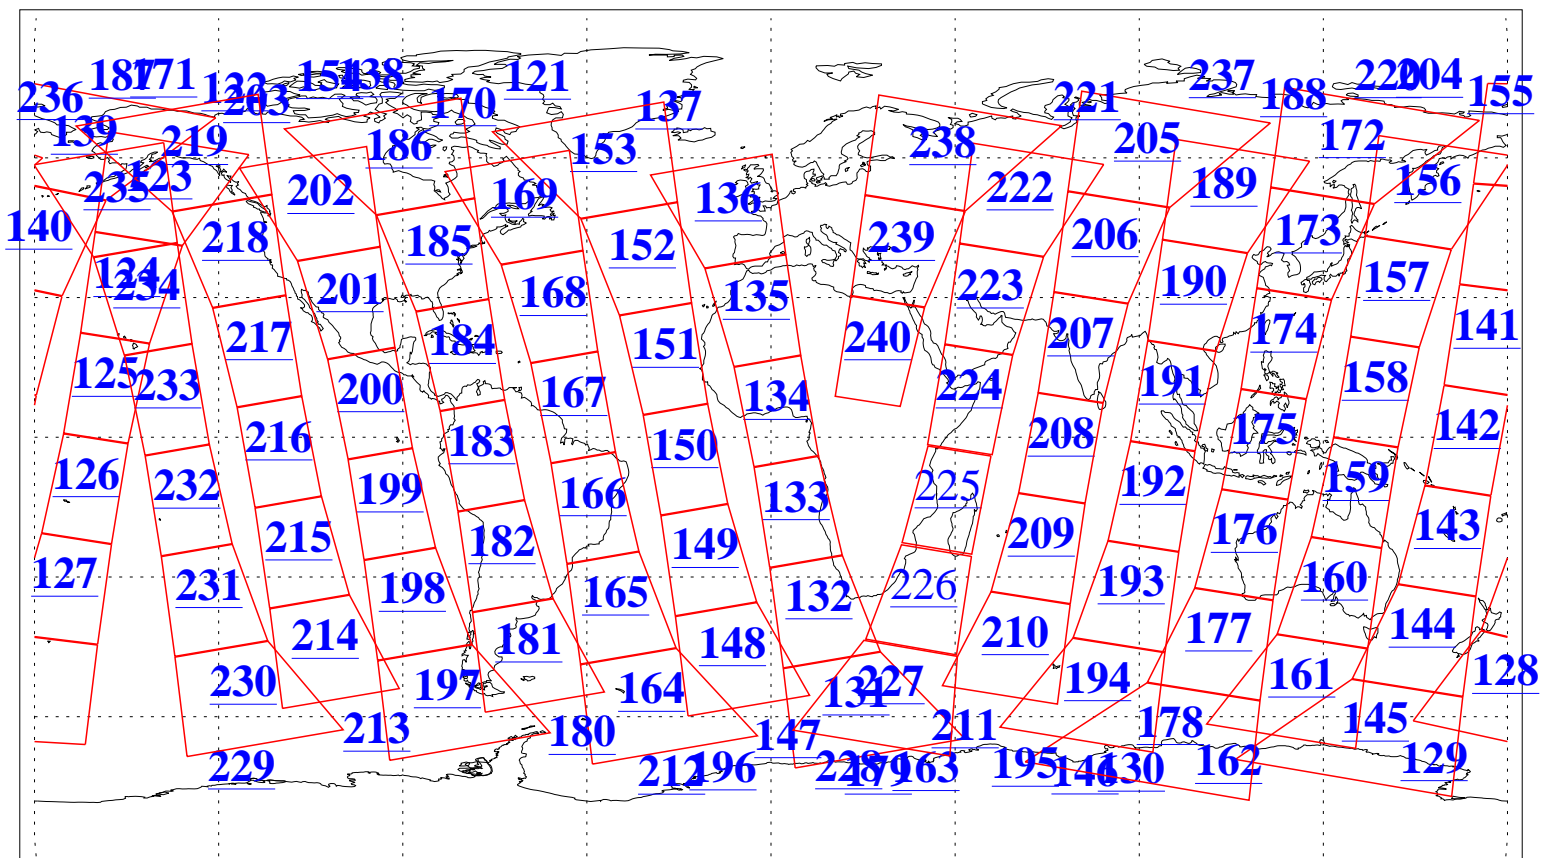

L1B Availability  
AMSU Granules: 240  
HSB Granules: 0  
AIRS Granules: 238

21 Nov 2015  
DoY 325  
Aqua Day 4949  
Granules: 1 to 120

Granules: 121 to 240

Legend: AMSU Available, HSB Available, AIRS Available

L1B Availability  
AMSU Granules: 240  
HSB Granules: 0  
AIRS Granules: 238

21 Nov 2015  
DoY 325  
Aqua Day 4949

Ascending Granules

Descending Granules

Legend: AMSU Available, HSB Available, AIRS Available

L1B Availability  
 AMSU Granules: 240  
 HSB Granules: 0  
 AIRS Granules: 238

21 Nov 2015  
 DoY 325  
 Aqua Day 4949

Northern Hemisphere Granules

Southern Hemisphere Granules

Legend: AMSU Available, HSB Available, AIRS Available