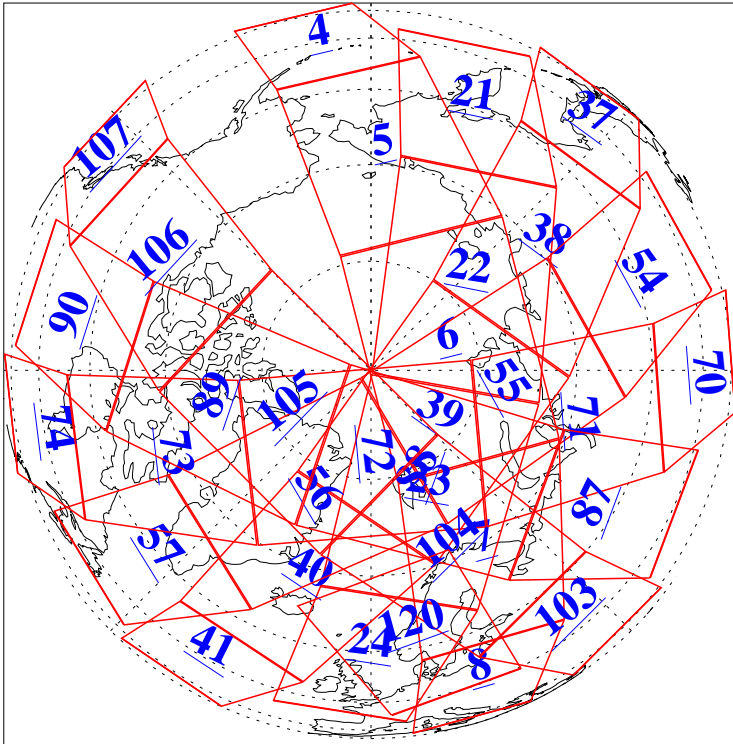

L1B Availability  
AMSU Granules: 240  
HSB Granules: 0  
AIRS Granules: 238

21 Nov 2015  
DoY 325  
Aqua Day 4949  
Granules: 1 to 120

Granules: 121 to 240

Legend: AMSU Available, HSB Available, AIRS Available

L1B Availability  
AMSU Granules: 240  
HSB Granules: 0  
AIRS Granules: 238

21 Nov 2015  
DoY 325  
Aqua Day 4949

Ascending Granules

Descending Granules

Legend: AMSU Available, HSB Available, AIRS Available

L1B Availability  
 AMSU Granules: 240  
 HSB Granules: 0  
 AIRS Granules: 238

21 Nov 2015  
 DoY 325  
 Aqua Day 4949

Northern Hemisphere Granules

Southern Hemisphere Granules

Legend: AMSU Available, HSB Available, AIRS Available