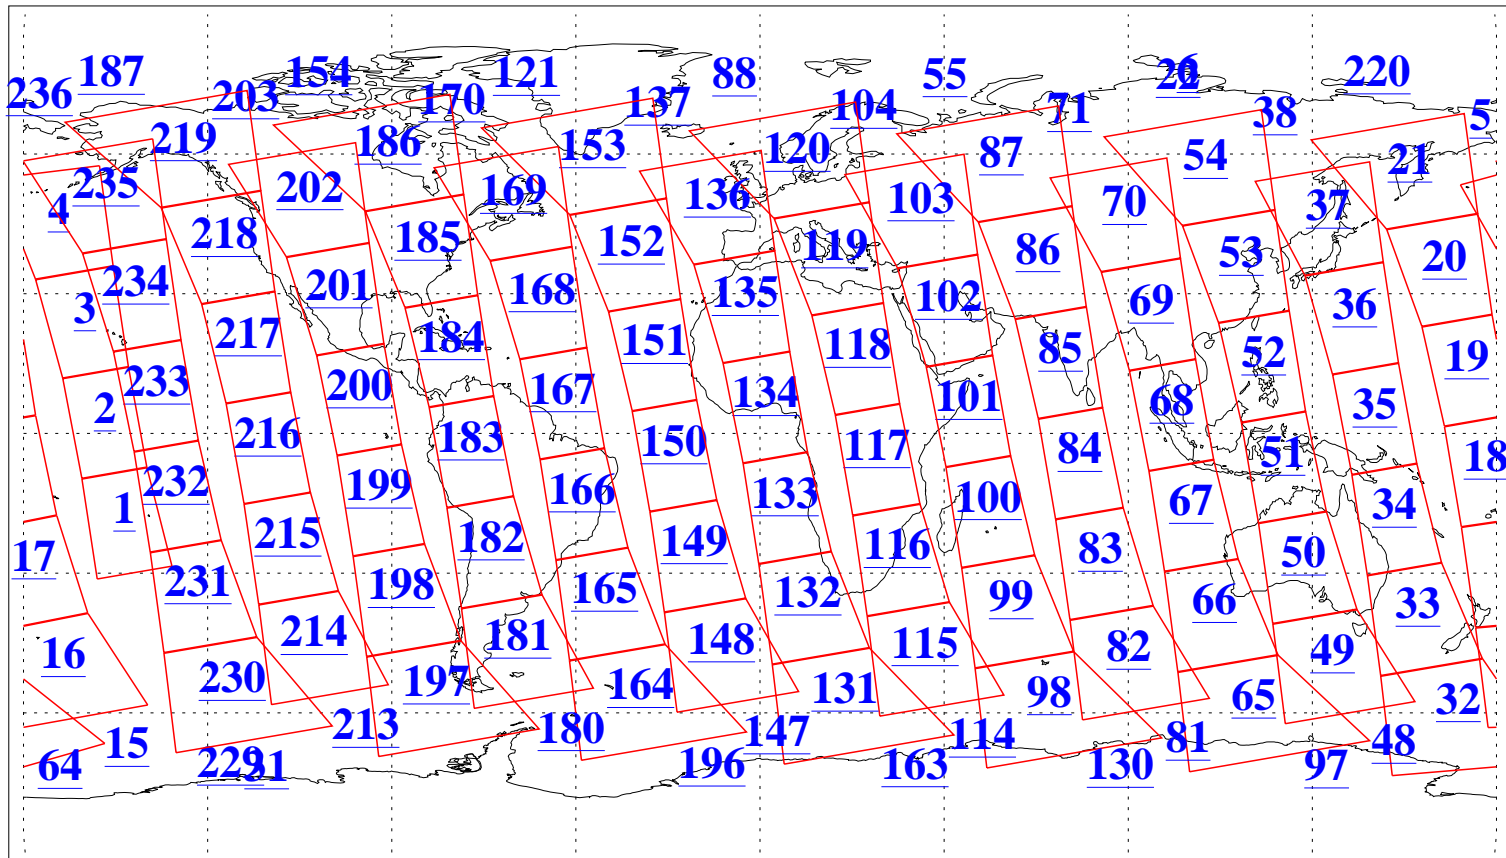

L1B Availability  
AMSU Granules: 240  
HSB Granules: 0  
AIRS Granules: 238

21 Nov 2015  
DoY 325  
Aqua Day 4949  
Granules: 1 to 120

Granules: 121 to 240

Legend: AMSU Available, HSB Available, AIRS Available

L1B Availability  
AMSU Granules: 240  
HSB Granules: 0  
AIRS Granules: 238

21 Nov 2015  
DoY 325  
Aqua Day 4949

Ascending Granules

Descending Granules

Legend: AMSU Available, HSB Available, AIRS Available