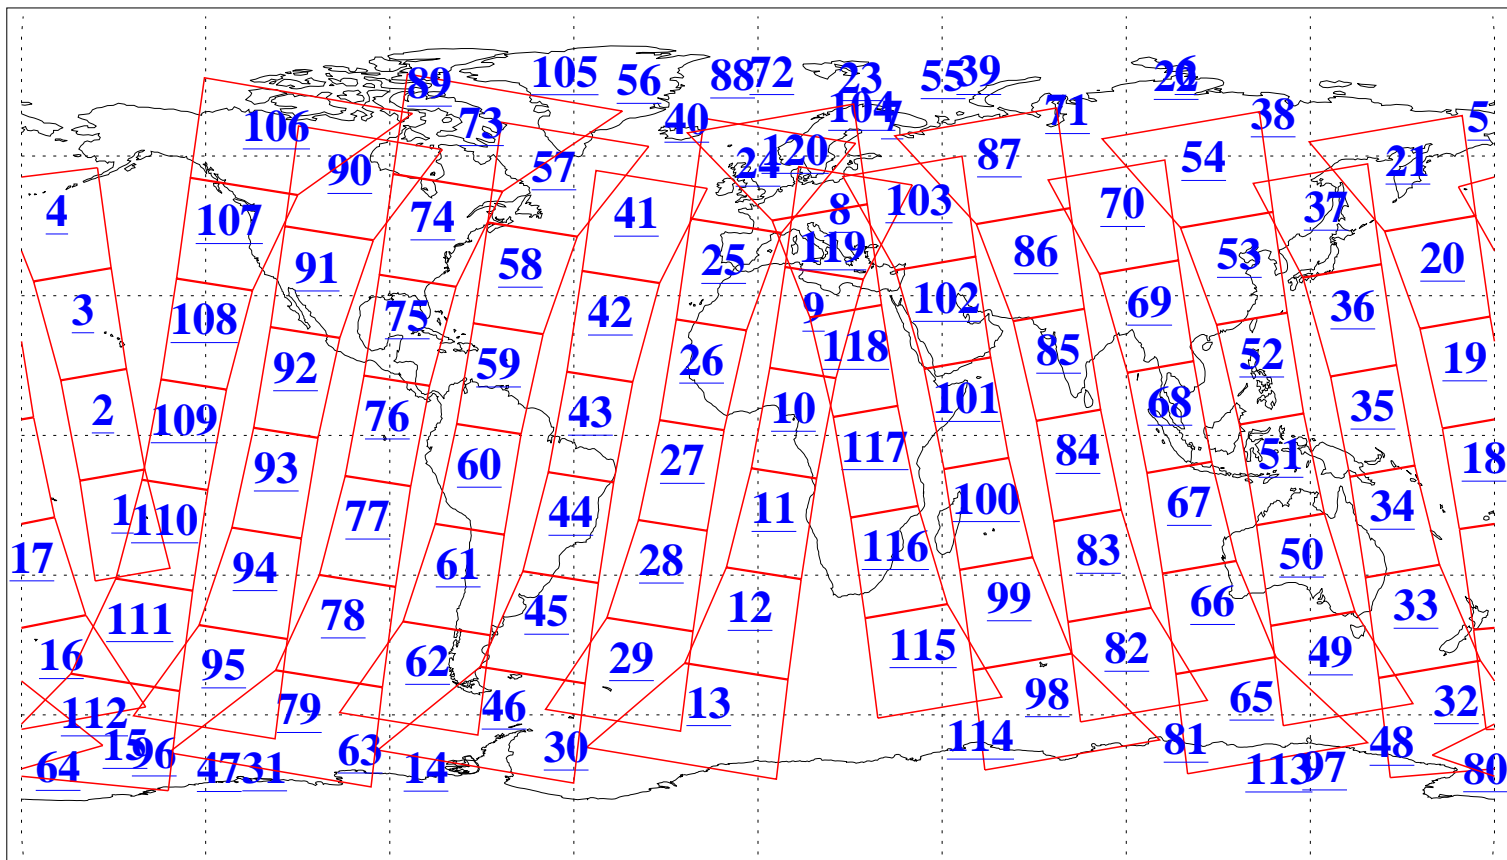

L1B Availability  
AMSU Granules: 240  
HSB Granules: 0  
AIRS Granules: 238

21 Nov 2015  
DoY 325  
Aqua Day 4949  
Granules: 1 to 120

Granules: 121 to 240

Legend: AMSU Available, HSB Available, AIRS Available

L1B Availability  
AMSU Granules: 240  
HSB Granules: 0  
AIRS Granules: 238

21 Nov 2015  
DoY 325  
Aqua Day 4949

Ascending Granules

Descending Granules

Legend: AMSU Available, HSB Available, AIRS Available

L1B Availability  
 AMSU Granules: 240  
 HSB Granules: 0  
 AIRS Granules: 238

21 Nov 2015  
 DoY 325  
 Aqua Day 4949

Northern Hemisphere Granules

Southern Hemisphere Granules

Legend: AMSU Available, HSB Available, AIRS Available