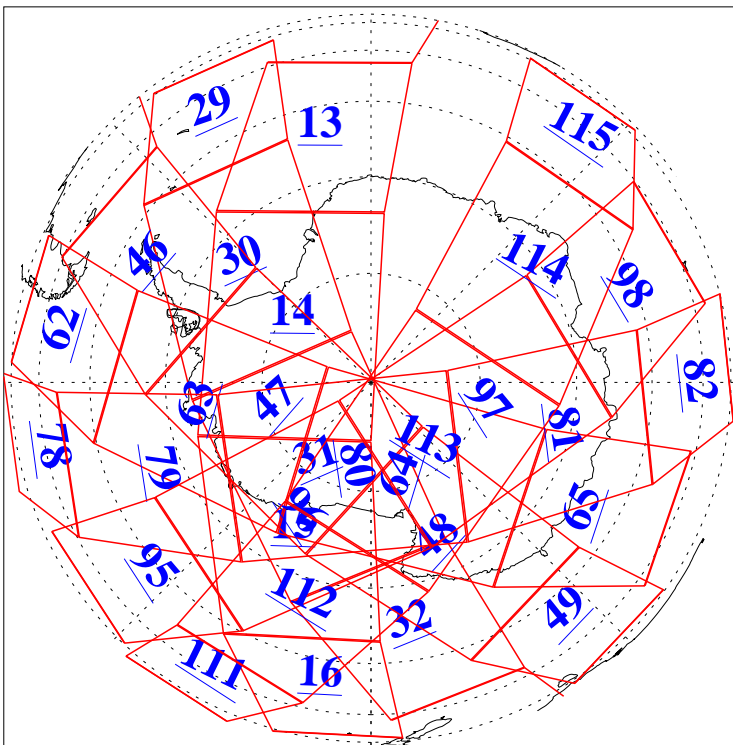

L1B Availability  
AMSU Granules: 240  
HSB Granules: 0  
AIRS Granules: 238

21 Nov 2015  
DoY 325  
Aqua Day 4949  
Granules: 1 to 120

Granules: 121 to 240

Legend: AMSU Available, HSB Available, AIRS Available

L1B Availability  
AMSU Granules: 240  
HSB Granules: 0  
AIRS Granules: 238

21 Nov 2015  
DoY 325  
Aqua Day 4949

Ascending Granules

Descending Granules

Legend: AMSU Available, HSB Available, AIRS Available

L1B Availability  
 AMSU Granules: 240  
 HSB Granules: 0  
 AIRS Granules: 238

21 Nov 2015  
 DoY 325  
 Aqua Day 4949

Northern Hemisphere Granules

Southern Hemisphere Granules

Legend: AMSU Available, HSB Available, AIRS Available