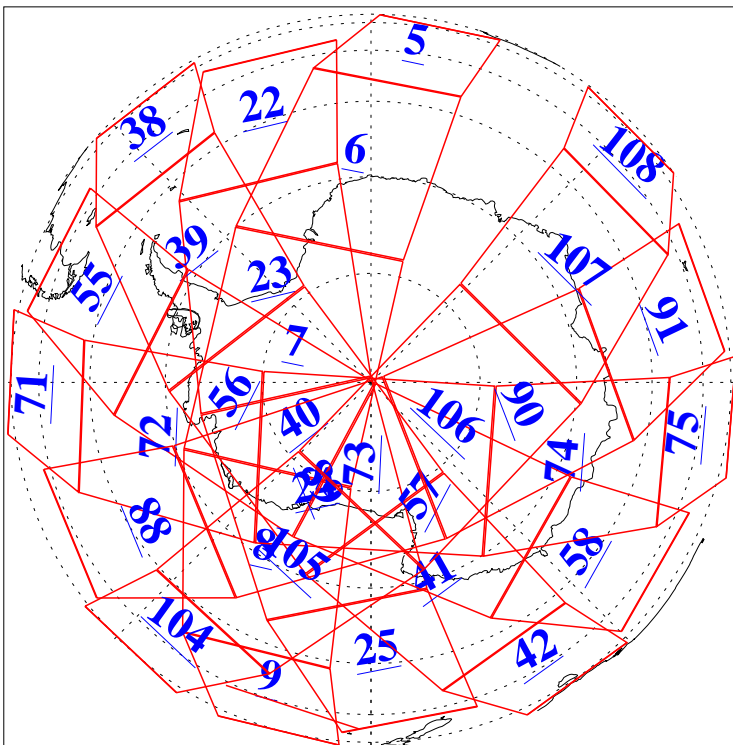

L1B Availability
AMSU Granules: 240
HSB Granules: 0
AIRS Granules: 223

20 Nov 2015
DoY 324
Aqua Day 4948
Granules: 1 to 120

Granules: 121 to 240

Legend: AMSU Available, HSB Available, AIRS Available

L1B Availability
AMSU Granules: 240
HSB Granules: 0
AIRS Granules: 223

20 Nov 2015
DoY 324
Aqua Day 4948

Ascending Granules

Descending Granules

Legend: AMSU Available, HSB Available, AIRS Available

L1B Availability
 AMSU Granules: 240
 HSB Granules: 0
 AIRS Granules: 223

20 Nov 2015
 DoY 324
 Aqua Day 4948

Northern Hemisphere Granules

Southern Hemisphere Granules

Legend: AMSU Available, HSB Available, AIRS Available