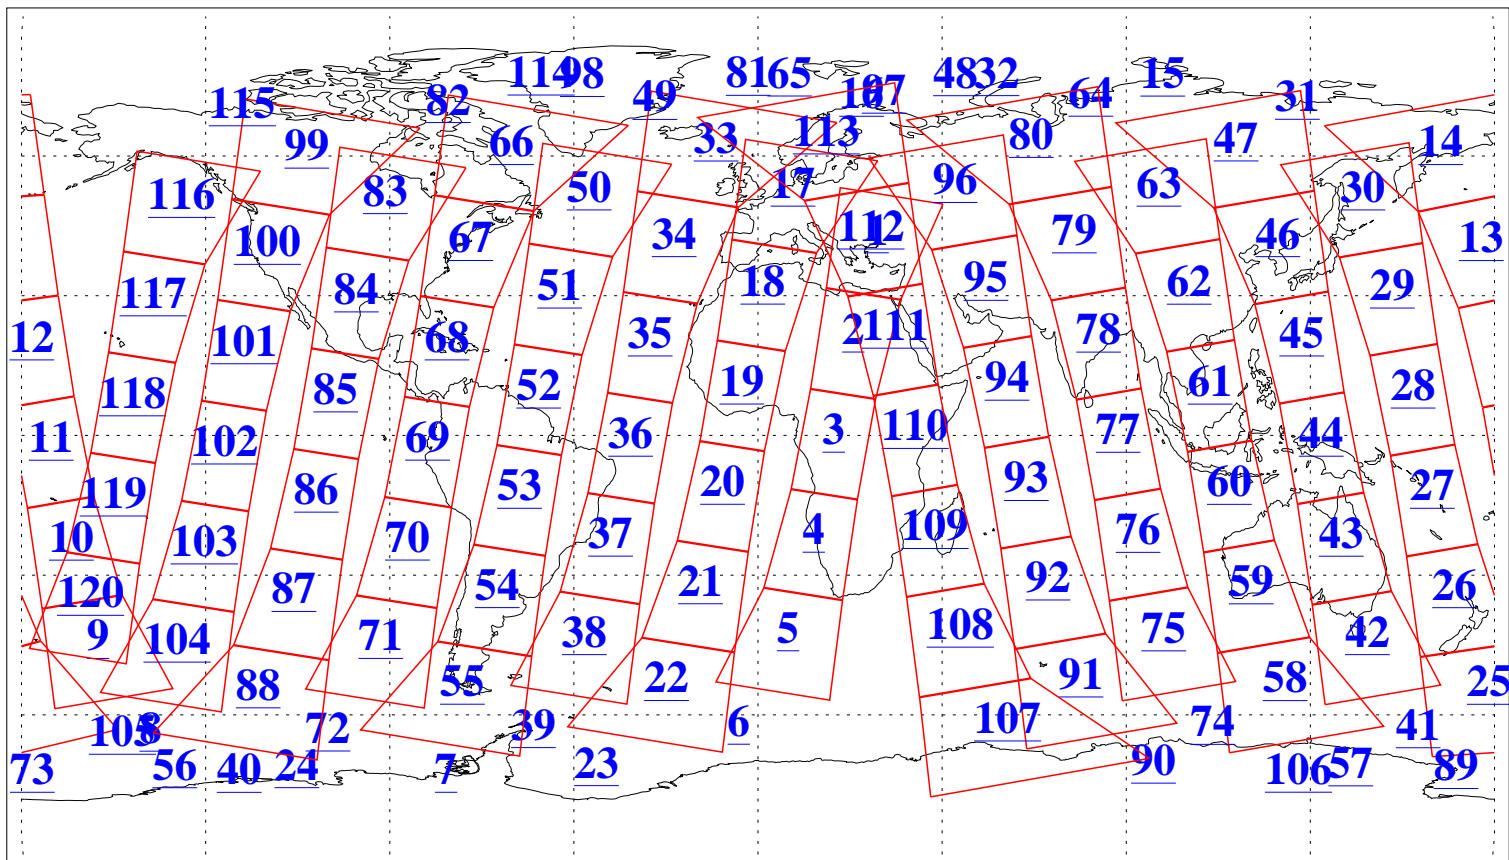

L1B Availability
AMSU Granules: 240
HSB Granules: 0
AIRS Granules: 223

20 Nov 2015
DoY 324
Aqua Day 4948
Granules: 1 to 120

Granules: 121 to 240

Legend: AMSU Available, HSB Available, AIRS Available

L1B Availability
AMSU Granules: 240
HSB Granules: 0
AIRS Granules: 223

20 Nov 2015
DoY 324
Aqua Day 4948

Ascending Granules

Descending Granules

Legend: AMSU Available, HSB Available, AIRS Available

L1B Availability
 AMSU Granules: 240
 HSB Granules: 0
 AIRS Granules: 223

20 Nov 2015
 DoY 324
 Aqua Day 4948

Northern Hemisphere Granules

Southern Hemisphere Granules

Legend: AMSU Available, HSB Available, AIRS Available