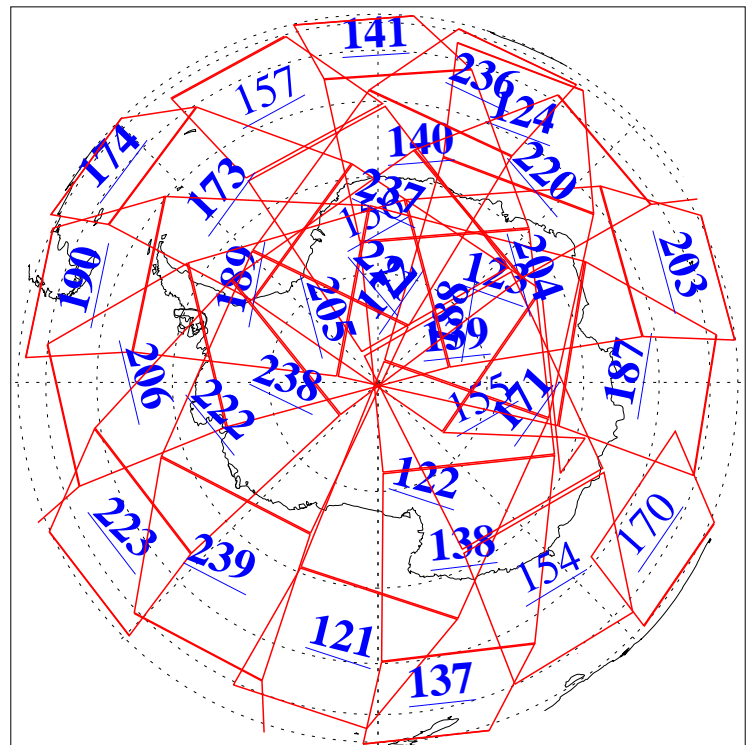

L1B Availability
AMSU Granules: 240
HSB Granules: 0
AIRS Granules: 223

20 Nov 2015
DoY 324
Aqua Day 4948
Granules: 1 to 120

Granules: 121 to 240

Legend: AMSU Available, HSB Available, AIRS Available

L1B Availability
AMSU Granules: 240
HSB Granules: 0
AIRS Granules: 223

20 Nov 2015
DoY 324
Aqua Day 4948

Ascending Granules

Descending Granules

Legend: AMSU Available, HSB Available, AIRS Available

L1B Availability
 AMSU Granules: 240
 HSB Granules: 0
 AIRS Granules: 223

20 Nov 2015
 DoY 324
 Aqua Day 4948

Northern Hemisphere Granules

Southern Hemisphere Granules

Legend: AMSU Available, HSB Available, AIRS Available