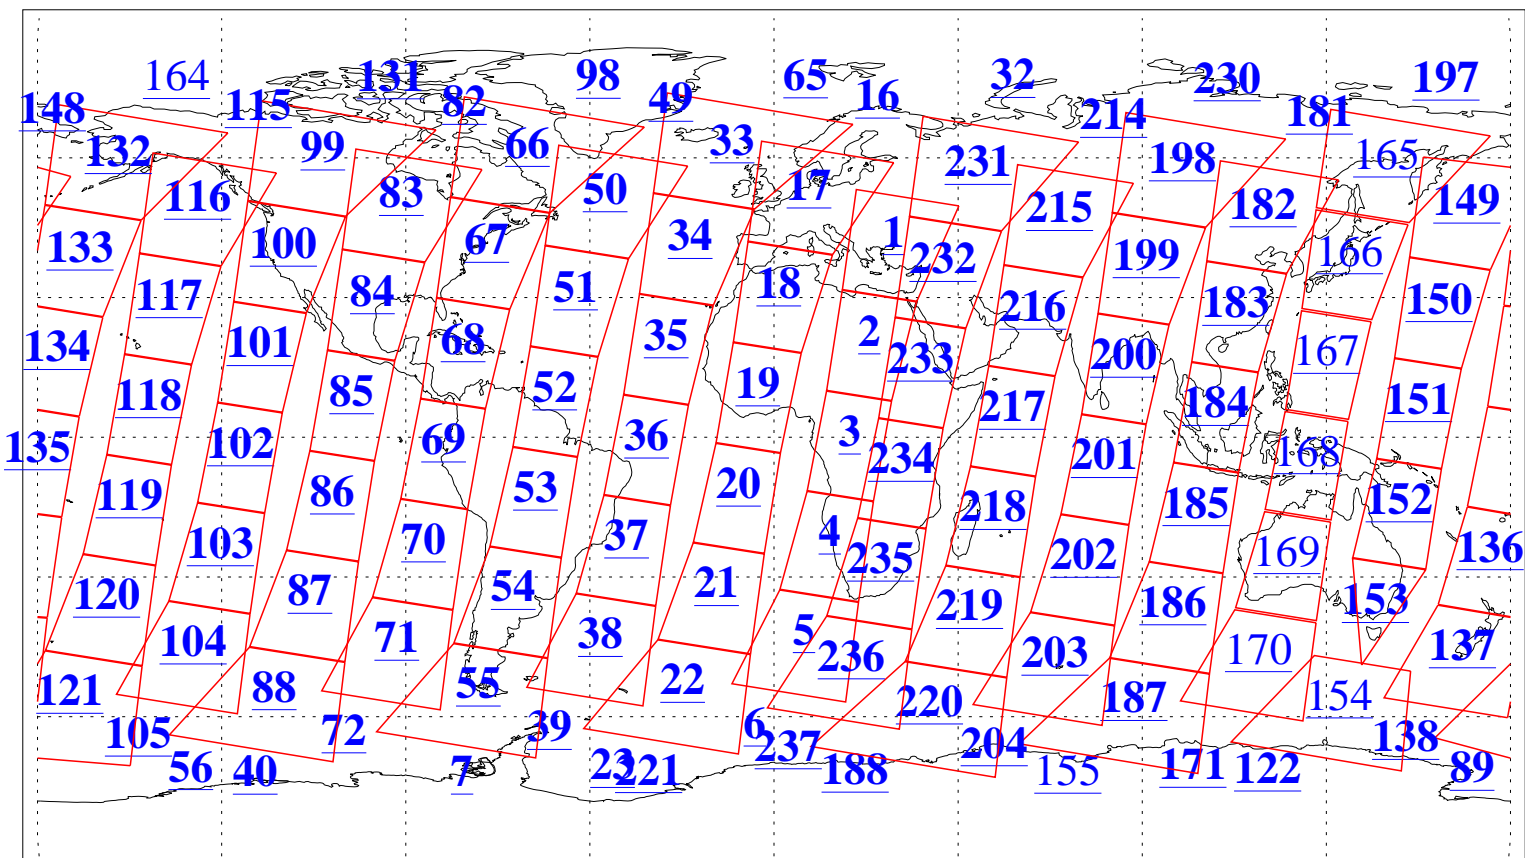

L1B Availability
AMSU Granules: 240
HSB Granules: 0
AIRS Granules: 223

20 Nov 2015
DoY 324
Aqua Day 4948
Granules: 1 to 120

Granules: 121 to 240

Legend: AMSU Available, HSB Available, AIRS Available

L1B Availability
AMSU Granules: 240
HSB Granules: 0
AIRS Granules: 223

20 Nov 2015
DoY 324
Aqua Day 4948

Ascending Granules

Descending Granules

Legend: AMSU Available, HSB Available, AIRS Available

L1B Availability
 AMSU Granules: 240
 HSB Granules: 0
 AIRS Granules: 223

20 Nov 2015
 DoY 324
 Aqua Day 4948

Northern Hemisphere Granules

Southern Hemisphere Granules

Legend: AMSU Available, HSB Available, AIRS Available