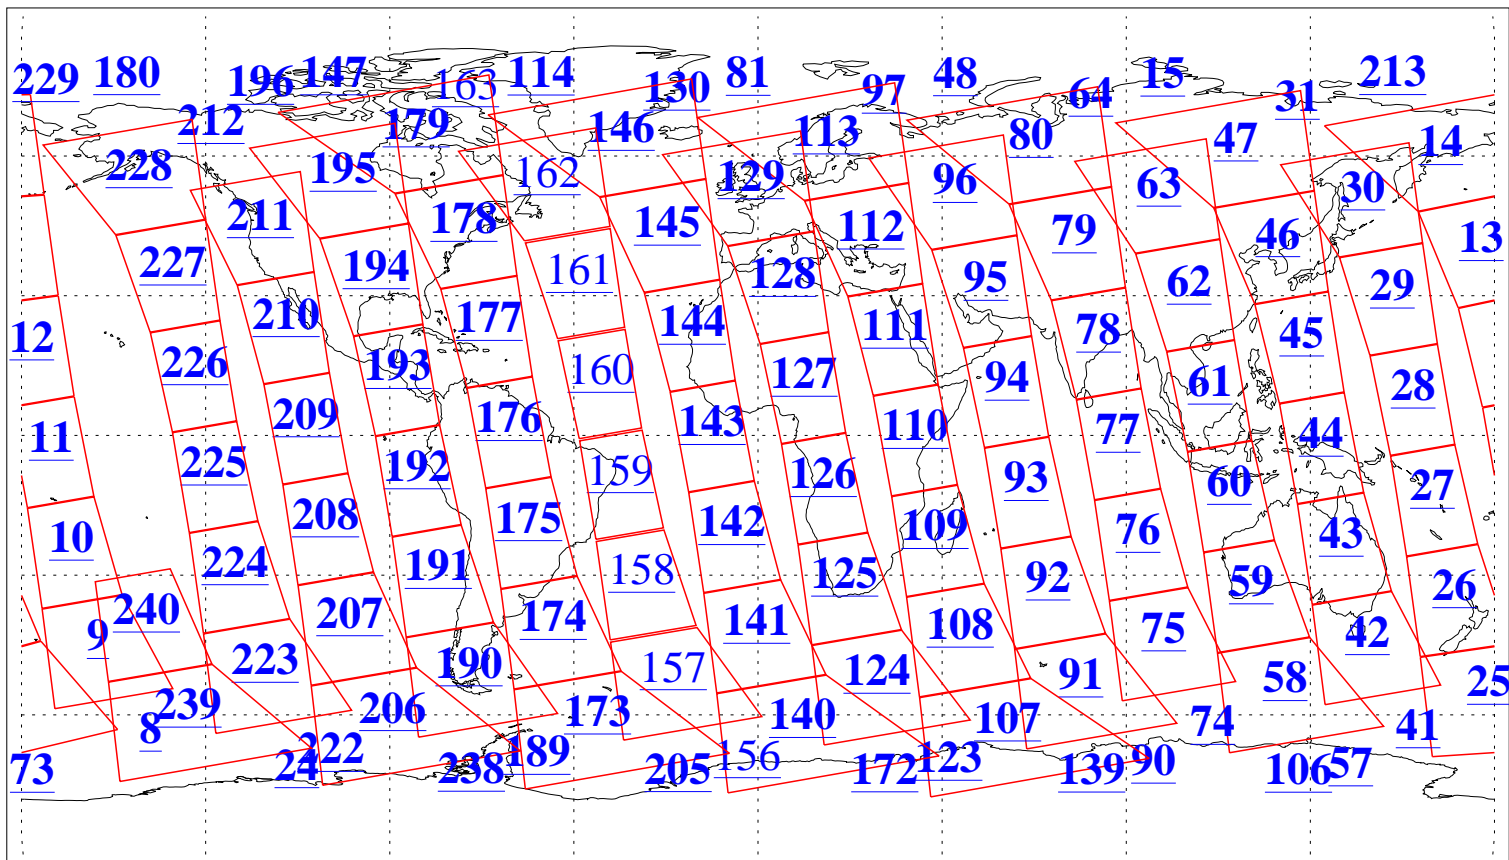

L1B Availability
AMSU Granules: 240
HSB Granules: 0
AIRS Granules: 223

20 Nov 2015
DoY 324
Aqua Day 4948
Granules: 1 to 120

Granules: 121 to 240

Legend: AMSU Available, HSB Available, AIRS Available

L1B Availability
AMSU Granules: 240
HSB Granules: 0
AIRS Granules: 223

20 Nov 2015
DoY 324
Aqua Day 4948

Ascending Granules

Descending Granules

Legend: AMSU Available, HSB Available, AIRS Available

L1B Availability
 AMSU Granules: 240
 HSB Granules: 0
 AIRS Granules: 223

20 Nov 2015
 DoY 324
 Aqua Day 4948

Northern Hemisphere Granules

Southern Hemisphere Granules

Legend: AMSU Available, HSB Available, AIRS Available