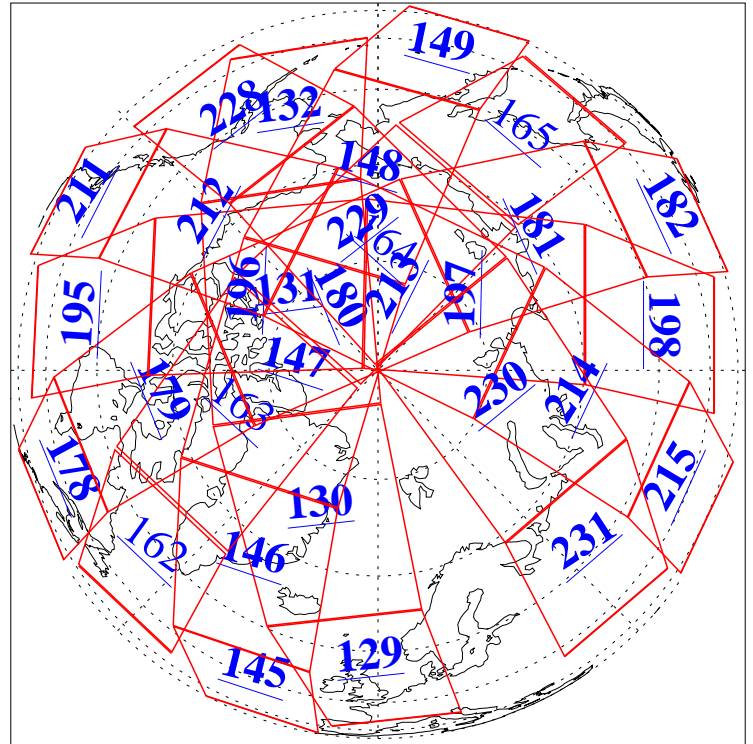

20 Nov 2015
DoY 324
Aqua Day 4948

Ascending Granules

Descending Granules

Legend: AMSU Available, HSB Available, AIRS Available

L1B Availability
 AMSU Granules: 240
 HSB Granules: 0
 AIRS Granules: 223

20 Nov 2015
 DoY 324
 Aqua Day 4948

Northern Hemisphere Granules

Southern Hemisphere Granules

Legend: AMSU Available, HSB Available, AIRS Available