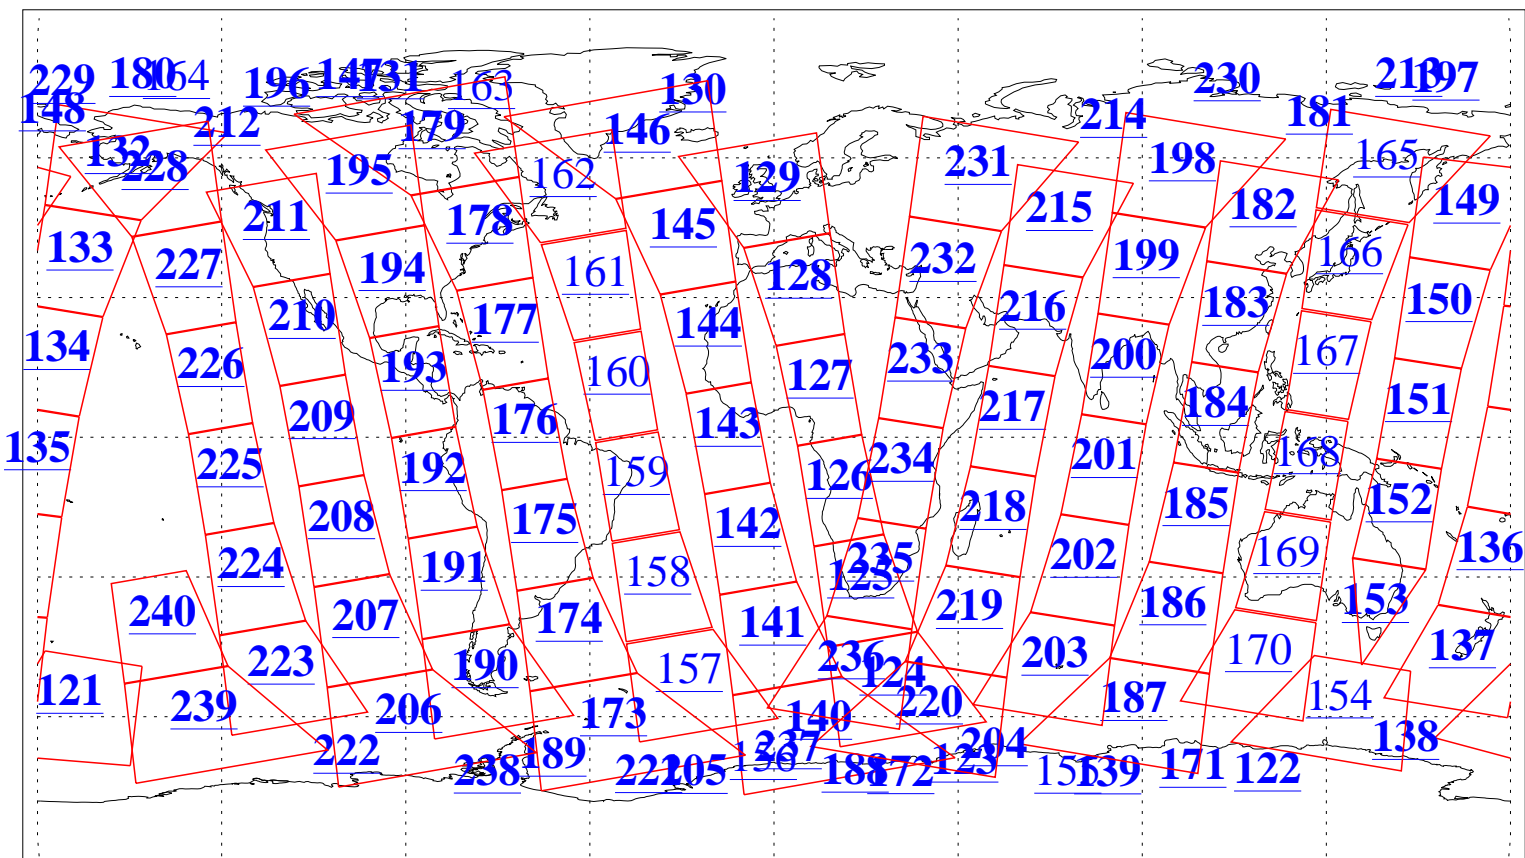

L1B Availability
AMSU Granules: 240
HSB Granules: 0
AIRS Granules: 223

20 Nov 2015
DoY 324
Aqua Day 4948
Granules: 1 to 120

Granules: 121 to 240

Legend: AMSU Available, HSB Available, AIRS Available

L1B Availability
AMSU Granules: 240
HSB Granules: 0
AIRS Granules: 223

20 Nov 2015
DoY 324
Aqua Day 4948

Ascending Granules

Descending Granules

Legend: AMSU Available, HSB Available, AIRS Available

L1B Availability
 AMSU Granules: 240
 HSB Granules: 0
 AIRS Granules: 223

20 Nov 2015
 DoY 324
 Aqua Day 4948

Northern Hemisphere Granules

Southern Hemisphere Granules

Legend: AMSU Available, HSB Available, AIRS Available