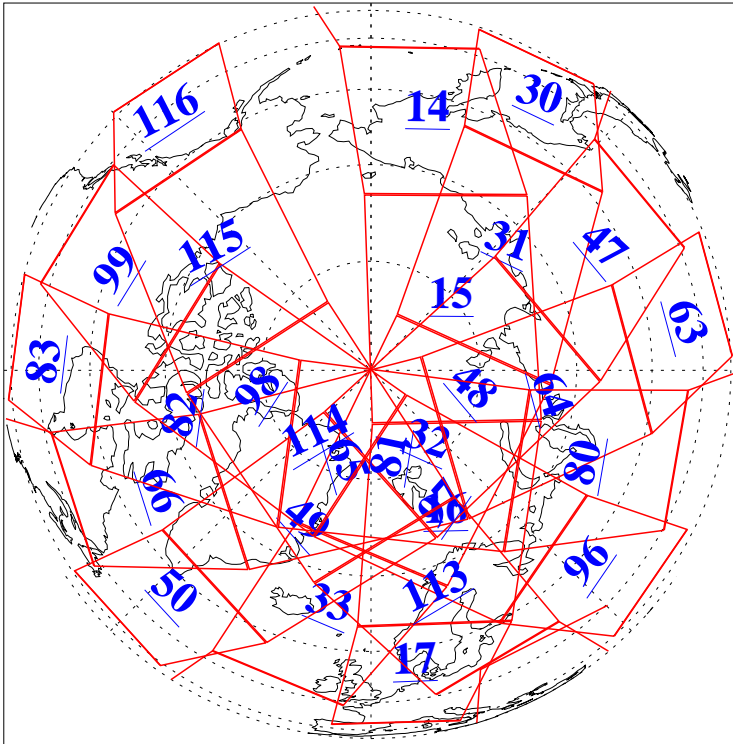

L1B Availability
AMSU Granules: 240
HSB Granules: 0
AIRS Granules: 223

20 Nov 2015
DoY 324
Aqua Day 4948
Granules: 1 to 120

Granules: 121 to 240

Legend: AMSU Available, HSB Available, AIRS Available

L1B Availability
AMSU Granules: 240
HSB Granules: 0
AIRS Granules: 223

20 Nov 2015
DoY 324
Aqua Day 4948

Ascending Granules

Descending Granules

Legend: AMSU Available, HSB Available, AIRS Available

L1B Availability
 AMSU Granules: 240
 HSB Granules: 0
 AIRS Granules: 223

20 Nov 2015
 DoY 324
 Aqua Day 4948

Northern Hemisphere Granules

Southern Hemisphere Granules

Legend: AMSU Available, HSB Available, AIRS Available