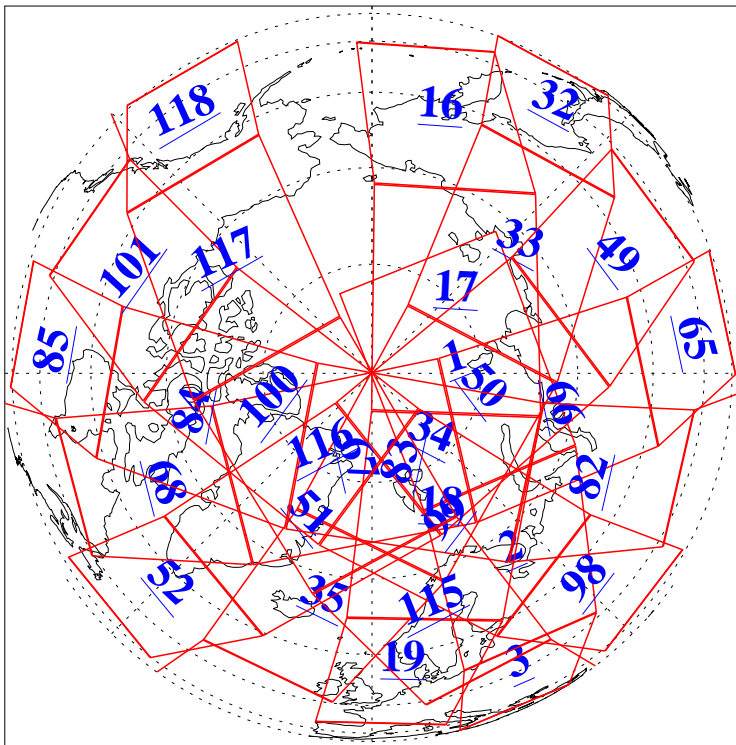

L1B Availability
AMSU Granules: 240
HSB Granules: 0
AIRS Granules: 239

18 Nov 2015
DoY 322
Aqua Day 4946
Granules: 1 to 120

Granules: 121 to 240

Legend: AMSU Available, HSB Available, AIRS Available

L1B Availability
AMSU Granules: 240
HSB Granules: 0
AIRS Granules: 239

18 Nov 2015
DoY 322
Aqua Day 4946

Ascending Granules

Descending Granules

Legend: AMSU Available, HSB Available, AIRS Available

L1B Availability
 AMSU Granules: 240
 HSB Granules: 0
 AIRS Granules: 239

18 Nov 2015
 DoY 322
 Aqua Day 4946

Northern Hemisphere Granules

Southern Hemisphere Granules

Legend: AMSU Available, HSB Available, AIRS Available