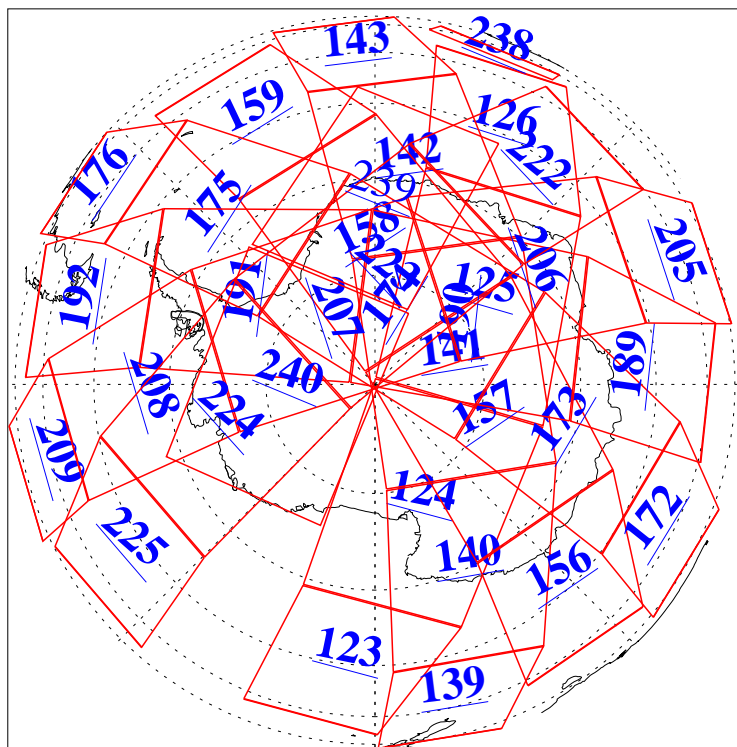

L1B Availability
AMSU Granules: 240
HSB Granules: 0
AIRS Granules: 239

18 Nov 2015
DoY 322
Aqua Day 4946
Granules: 1 to 120

Granules: 121 to 240

Legend: AMSU Available, HSB Available, AIRS Available

L1B Availability
AMSU Granules: 240
HSB Granules: 0
AIRS Granules: 239

18 Nov 2015
DoY 322
Aqua Day 4946

Ascending Granules

Descending Granules

Legend: AMSU Available, HSB Available, AIRS Available

L1B Availability
 AMSU Granules: 240
 HSB Granules: 0
 AIRS Granules: 239

18 Nov 2015
 DoY 322
 Aqua Day 4946

Northern Hemisphere Granules

Southern Hemisphere Granules

Legend: AMSU Available, HSB Available, AIRS Available