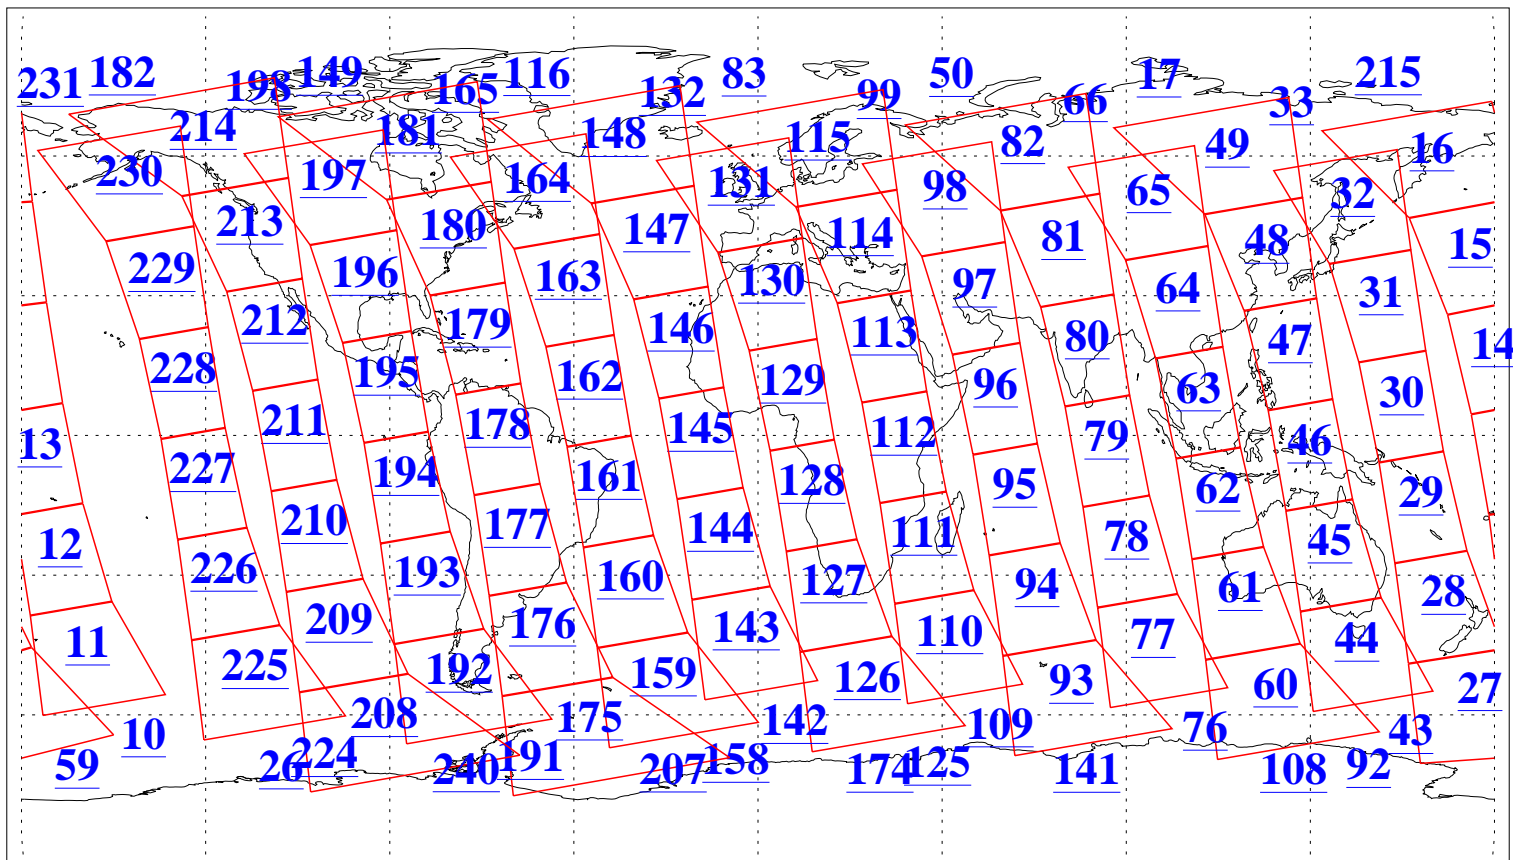

L1B Availability
AMSU Granules: 240
HSB Granules: 0
AIRS Granules: 239

18 Nov 2015
DoY 322
Aqua Day 4946
Granules: 1 to 120

Granules: 121 to 240

Legend: AMSU Available, HSB Available, AIRS Available

L1B Availability
AMSU Granules: 240
HSB Granules: 0
AIRS Granules: 239

18 Nov 2015
DoY 322
Aqua Day 4946

Ascending Granules

Descending Granules

Legend: AMSU Available, HSB Available, AIRS Available

L1B Availability
 AMSU Granules: 240
 HSB Granules: 0
 AIRS Granules: 239

18 Nov 2015
 DoY 322
 Aqua Day 4946

Northern Hemisphere Granules

Southern Hemisphere Granules

Legend: AMSU Available, HSB Available, AIRS Available