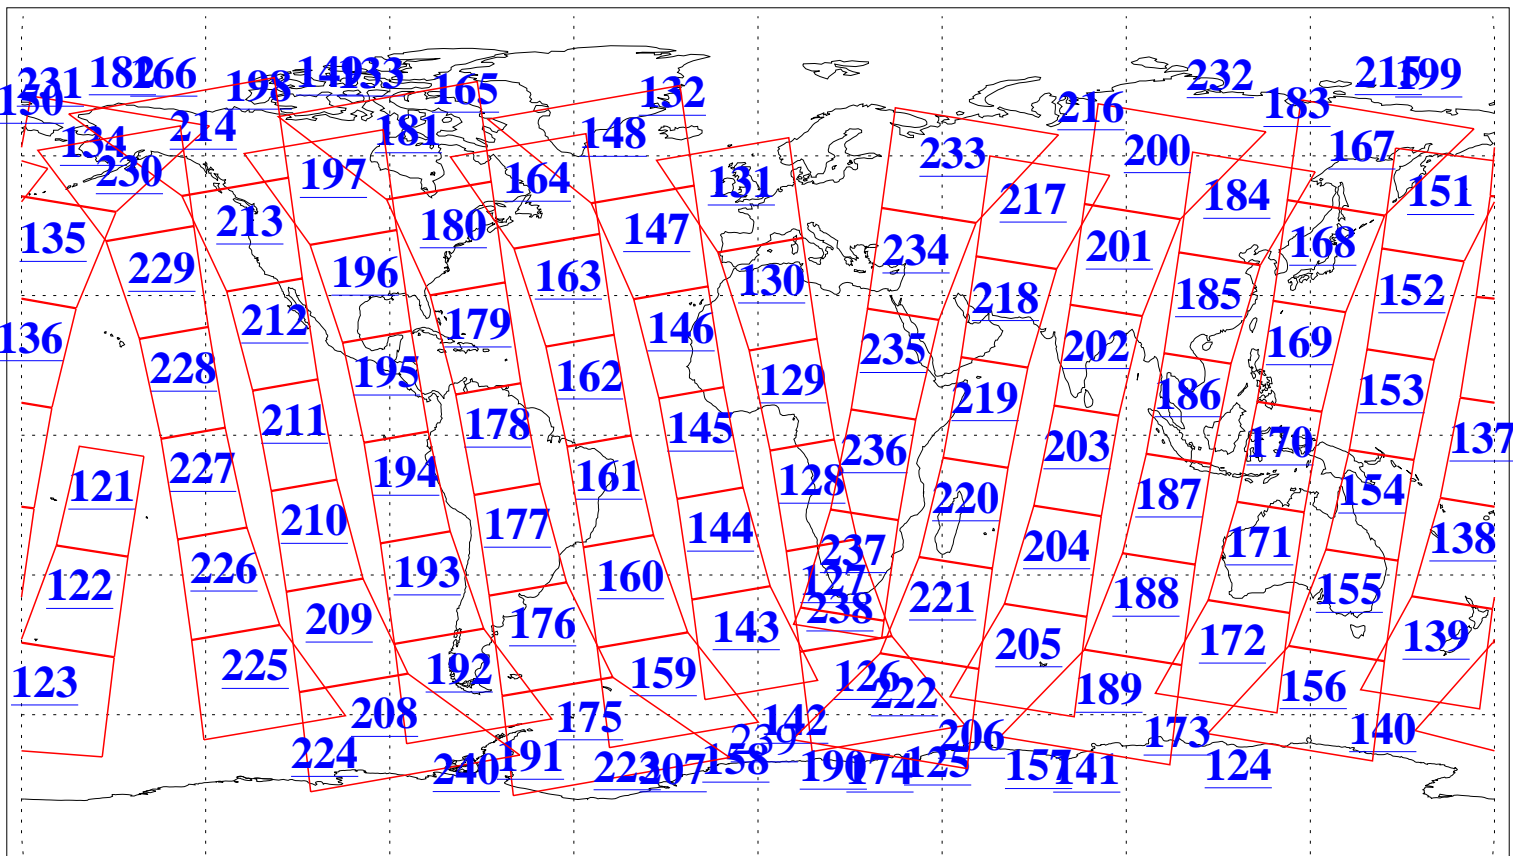

L1B Availability
AMSU Granules: 240
HSB Granules: 0
AIRS Granules: 239

18 Nov 2015
DoY 322
Aqua Day 4946
Granules: 1 to 120

Granules: 121 to 240

Legend: AMSU Available, HSB Available, AIRS Available

L1B Availability
AMSU Granules: 240
HSB Granules: 0
AIRS Granules: 239

18 Nov 2015
DoY 322
Aqua Day 4946

Ascending Granules

Descending Granules

Legend: AMSU Available, HSB Available, AIRS Available

L1B Availability
 AMSU Granules: 240
 HSB Granules: 0
 AIRS Granules: 239

18 Nov 2015
 DoY 322
 Aqua Day 4946

Northern Hemisphere Granules

Southern Hemisphere Granules

Legend: AMSU Available, HSB Available, AIRS Available