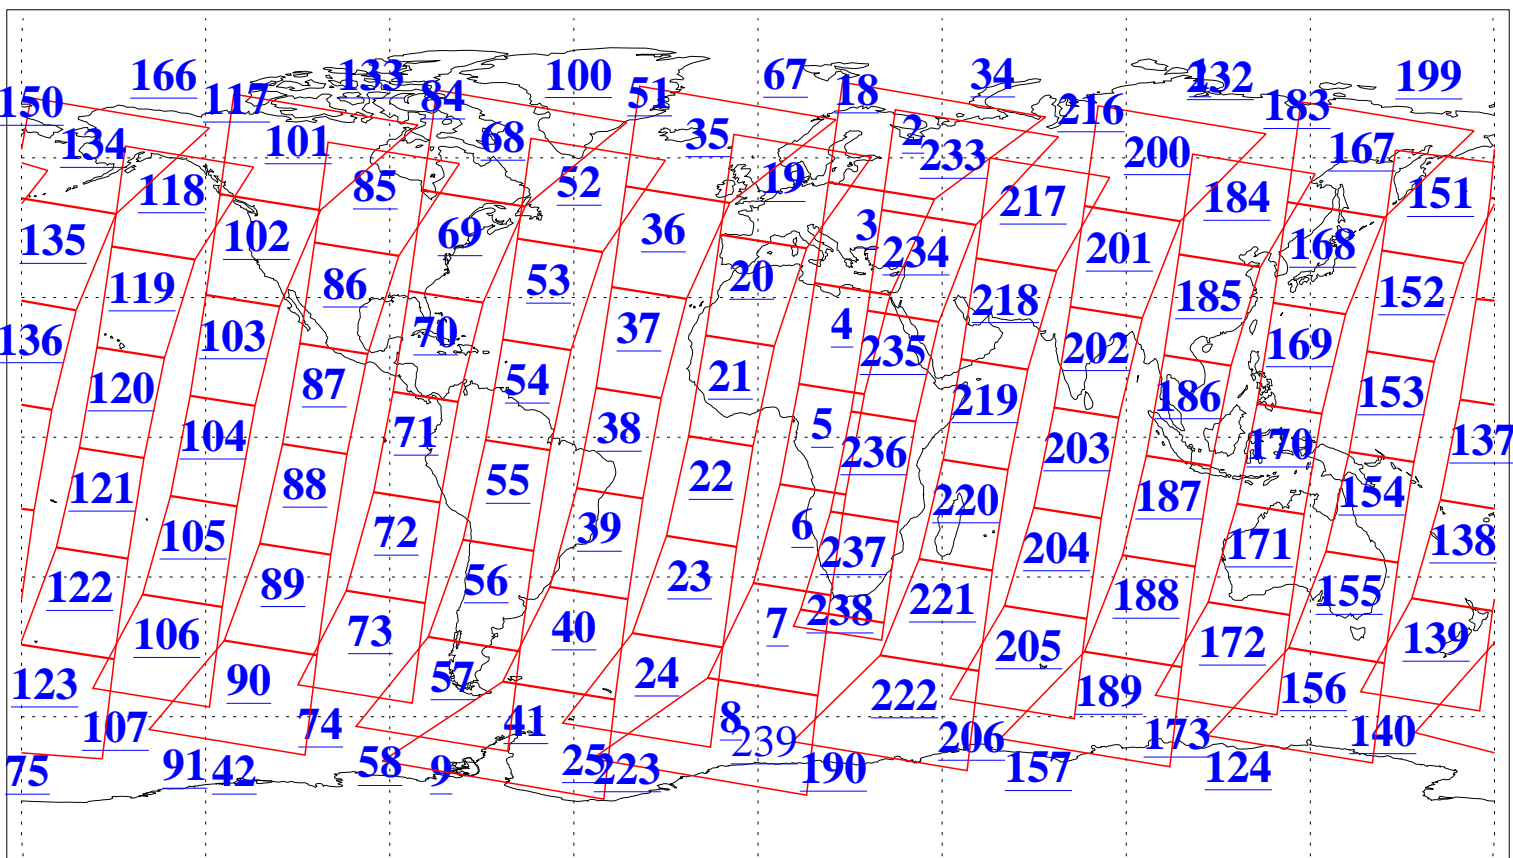

L1B Availability
AMSU Granules: 240
HSB Granules: 0
AIRS Granules: 239

18 Nov 2015
DoY 322
Aqua Day 4946
Granules: 1 to 120

Granules: 121 to 240

Legend: AMSU Available, HSB Available, AIRS Available

L1B Availability
AMSU Granules: 240
HSB Granules: 0
AIRS Granules: 239

18 Nov 2015
DoY 322
Aqua Day 4946

Ascending Granules

Descending Granules

Legend: AMSU Available, HSB Available, AIRS Available

L1B Availability
 AMSU Granules: 240
 HSB Granules: 0
 AIRS Granules: 239

18 Nov 2015
 DoY 322
 Aqua Day 4946

Northern Hemisphere Granules

Southern Hemisphere Granules

Legend: AMSU Available, HSB Available, AIRS Available