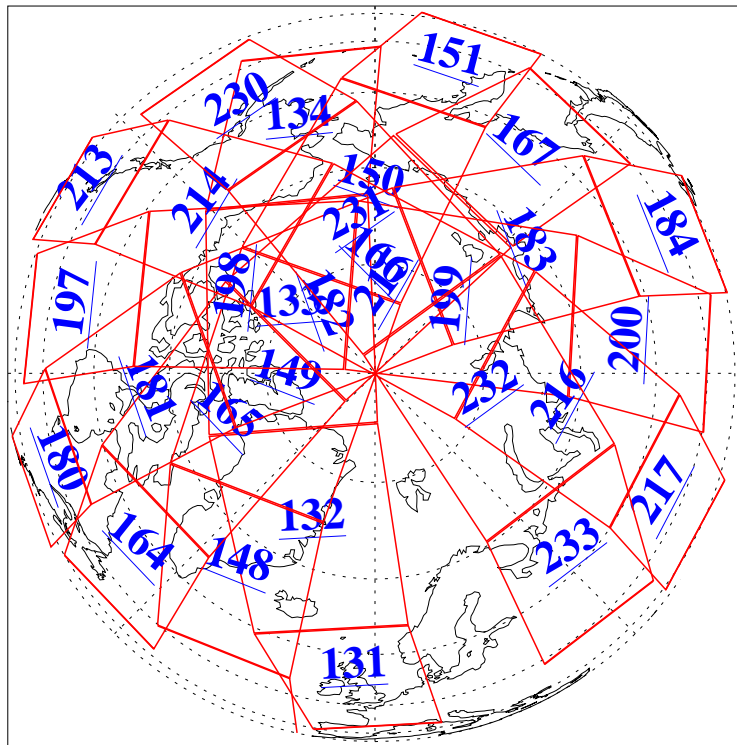

18 Nov 2015
DoY 322
Aqua Day 4946

Ascending Granules

Descending Granules

Legend: AMSU Available, HSB Available, AIRS Available

L1B Availability
 AMSU Granules: 240
 HSB Granules: 0
 AIRS Granules: 239

18 Nov 2015
 DoY 322
 Aqua Day 4946

Northern Hemisphere Granules

Southern Hemisphere Granules

Legend: AMSU Available, HSB Available, AIRS Available