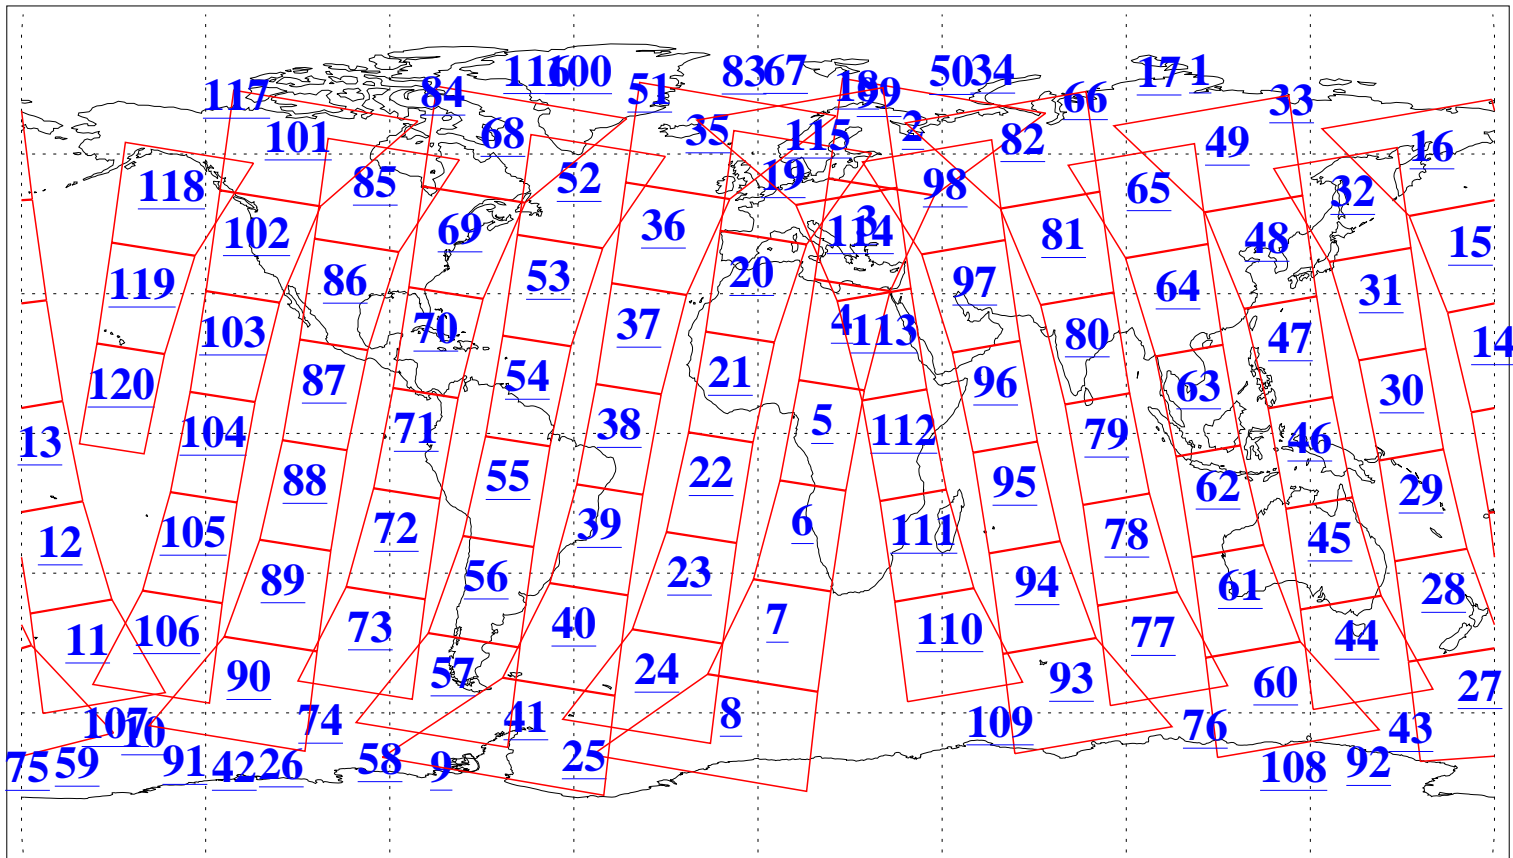

L1B Availability
AMSU Granules: 240
HSB Granules: 0
AIRS Granules: 239

18 Nov 2015
DoY 322
Aqua Day 4946
Granules: 1 to 120

Granules: 121 to 240

Legend: AMSU Available, HSB Available, AIRS Available

L1B Availability
AMSU Granules: 240
HSB Granules: 0
AIRS Granules: 239

18 Nov 2015
DoY 322
Aqua Day 4946

Ascending Granules

Descending Granules

Legend: AMSU Available, HSB Available, AIRS Available

L1B Availability
 AMSU Granules: 240
 HSB Granules: 0
 AIRS Granules: 239

18 Nov 2015
 DoY 322
 Aqua Day 4946

Northern Hemisphere Granules

Southern Hemisphere Granules

Legend: AMSU Available, HSB Available, AIRS Available