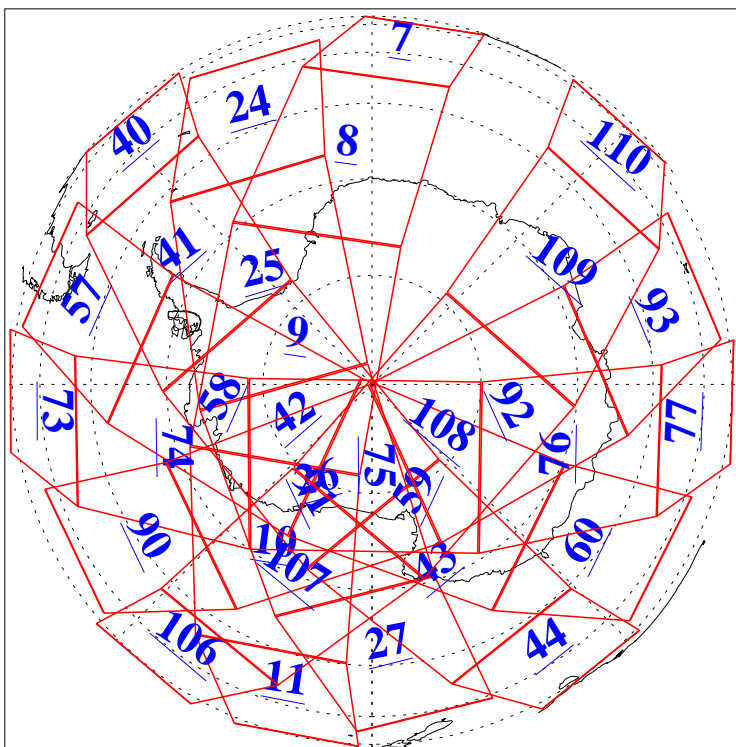

L1B Availability
AMSU Granules: 240
HSB Granules: 0
AIRS Granules: 239

18 Nov 2015
DoY 322
Aqua Day 4946
Granules: 1 to 120

Granules: 121 to 240

Legend: AMSU Available, HSB Available, AIRS Available

L1B Availability
AMSU Granules: 240
HSB Granules: 0
AIRS Granules: 239

18 Nov 2015
DoY 322
Aqua Day 4946

Ascending Granules

Descending Granules

Legend: AMSU Available, HSB Available, AIRS Available

L1B Availability
 AMSU Granules: 240
 HSB Granules: 0
 AIRS Granules: 239

18 Nov 2015
 DoY 322
 Aqua Day 4946

Northern Hemisphere Granules

Southern Hemisphere Granules

Legend: AMSU Available, HSB Available, AIRS Available