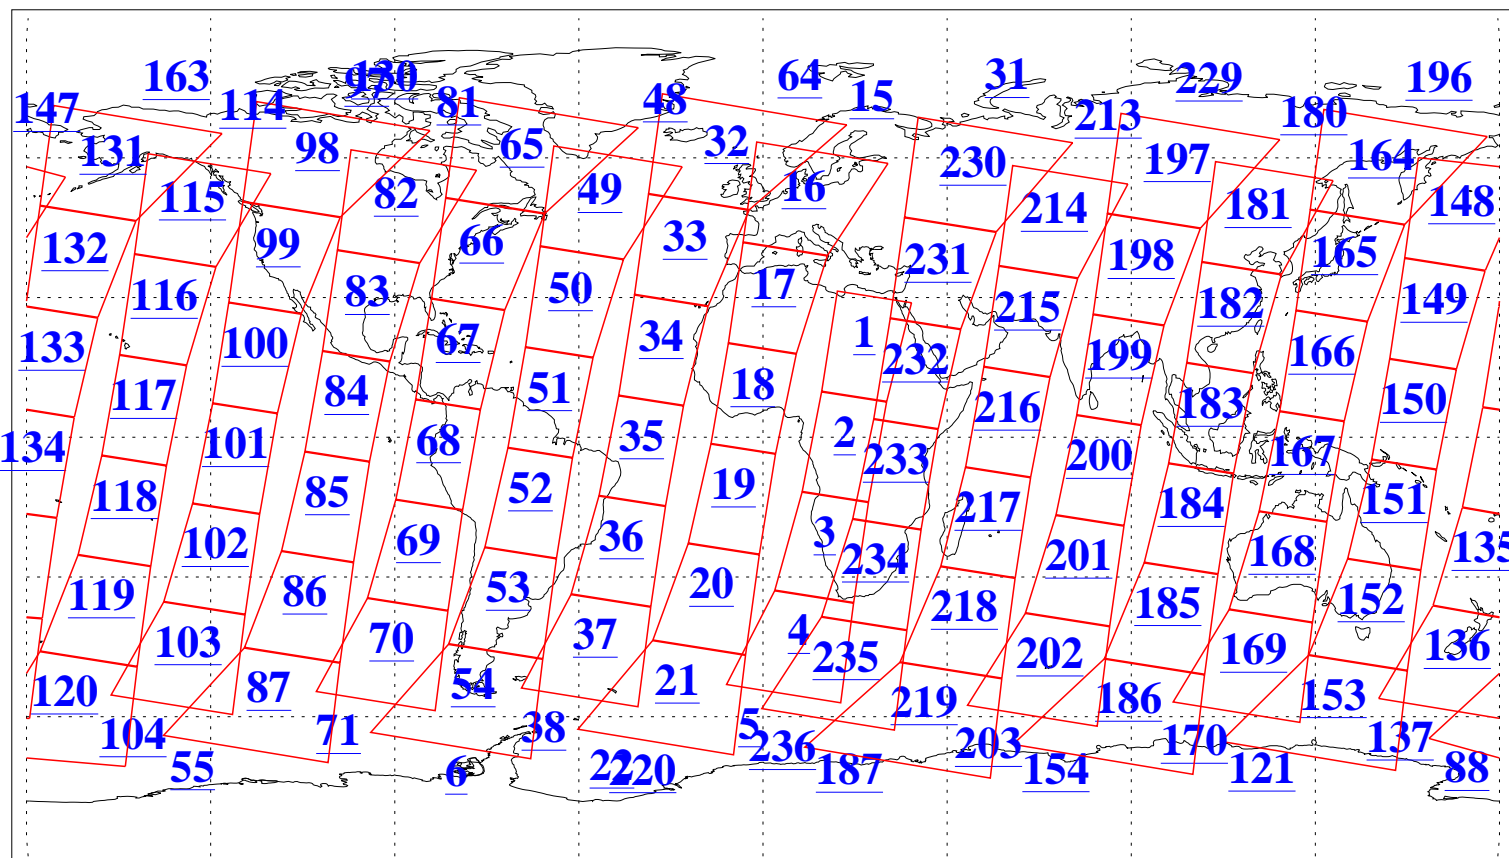

L1B Availability  
AMSU Granules: 240  
HSB Granules: 0  
AIRS Granules: 240

13 Nov 2015  
DoY 317  
Aqua Day 4941  
Granules: 1 to 120

Granules: 121 to 240

Legend: AMSU Available, HSB Available, AIRS Available

L1B Availability  
AMSU Granules: 240  
HSB Granules: 0  
AIRS Granules: 240

13 Nov 2015  
DoY 317  
Aqua Day 4941  
Ascending Granules

Descending Granules

Legend: AMSU Available, HSB Available, AIRS Available

L1B Availability  
 AMSU Granules: 240  
 HSB Granules: 0  
 AIRS Granules: 240

13 Nov 2015  
 DoY 317  
 Aqua Day 4941

Northern Hemisphere Granules

Southern Hemisphere Granules

Legend: AMSU Available, HSB Available, AIRS Available