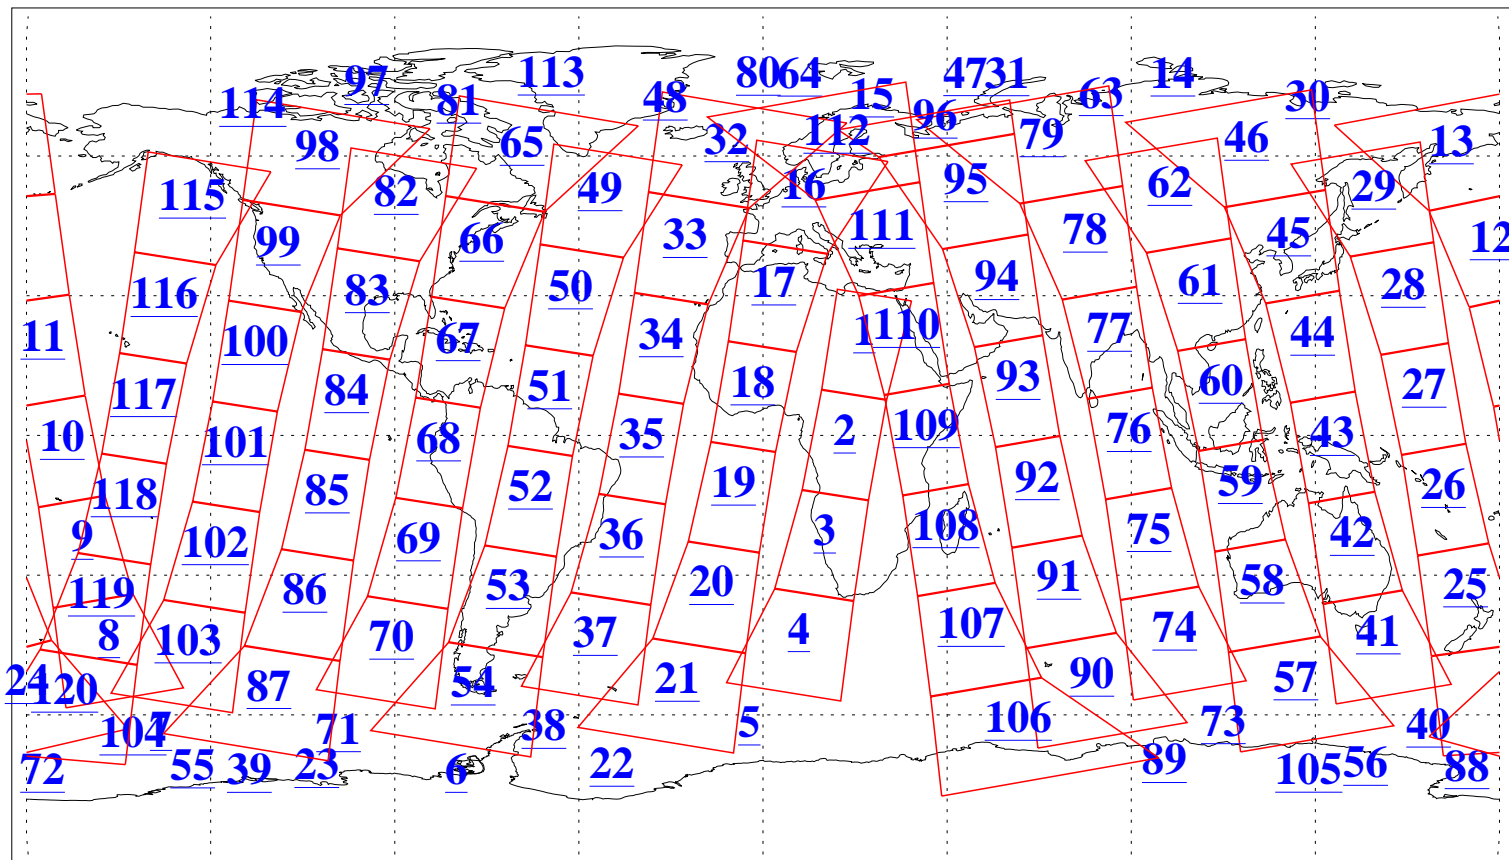

L1B Availability  
AMSU Granules: 240  
HSB Granules: 0  
AIRS Granules: 240

13 Nov 2015  
DoY 317  
Aqua Day 4941  
Granules: 1 to 120

Granules: 121 to 240

Legend: AMSU Available, HSB Available, AIRS Available

L1B Availability  
AMSU Granules: 240  
HSB Granules: 0  
AIRS Granules: 240

13 Nov 2015  
DoY 317  
Aqua Day 4941  
Ascending Granules

Descending Granules

Legend: AMSU Available, HSB Available, AIRS Available

L1B Availability  
 AMSU Granules: 240  
 HSB Granules: 0  
 AIRS Granules: 240

13 Nov 2015  
 DoY 317  
 Aqua Day 4941

Northern Hemisphere Granules

Southern Hemisphere Granules

Legend: AMSU Available, HSB Available, AIRS Available