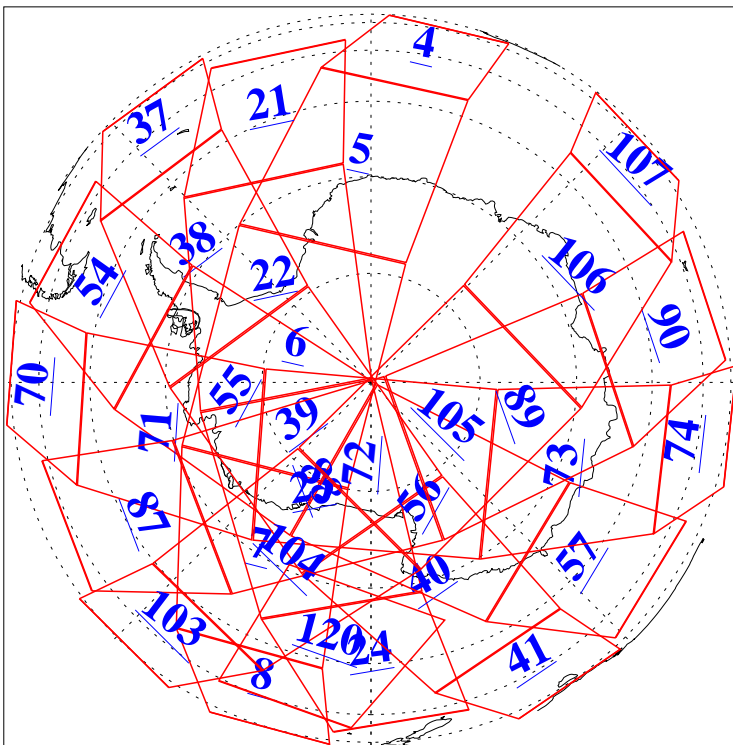

L1B Availability  
AMSU Granules: 240  
HSB Granules: 0  
AIRS Granules: 240

13 Nov 2015  
DoY 317  
Aqua Day 4941  
Granules: 1 to 120

Granules: 121 to 240

Legend: AMSU Available, HSB Available, AIRS Available

L1B Availability  
AMSU Granules: 240  
HSB Granules: 0  
AIRS Granules: 240

13 Nov 2015  
DoY 317  
Aqua Day 4941  
Ascending Granules

Descending Granules

Legend: AMSU Available, HSB Available, AIRS Available

L1B Availability  
 AMSU Granules: 240  
 HSB Granules: 0  
 AIRS Granules: 240

13 Nov 2015  
 DoY 317  
 Aqua Day 4941

Northern Hemisphere Granules

Southern Hemisphere Granules

Legend: AMSU Available, HSB Available, AIRS Available