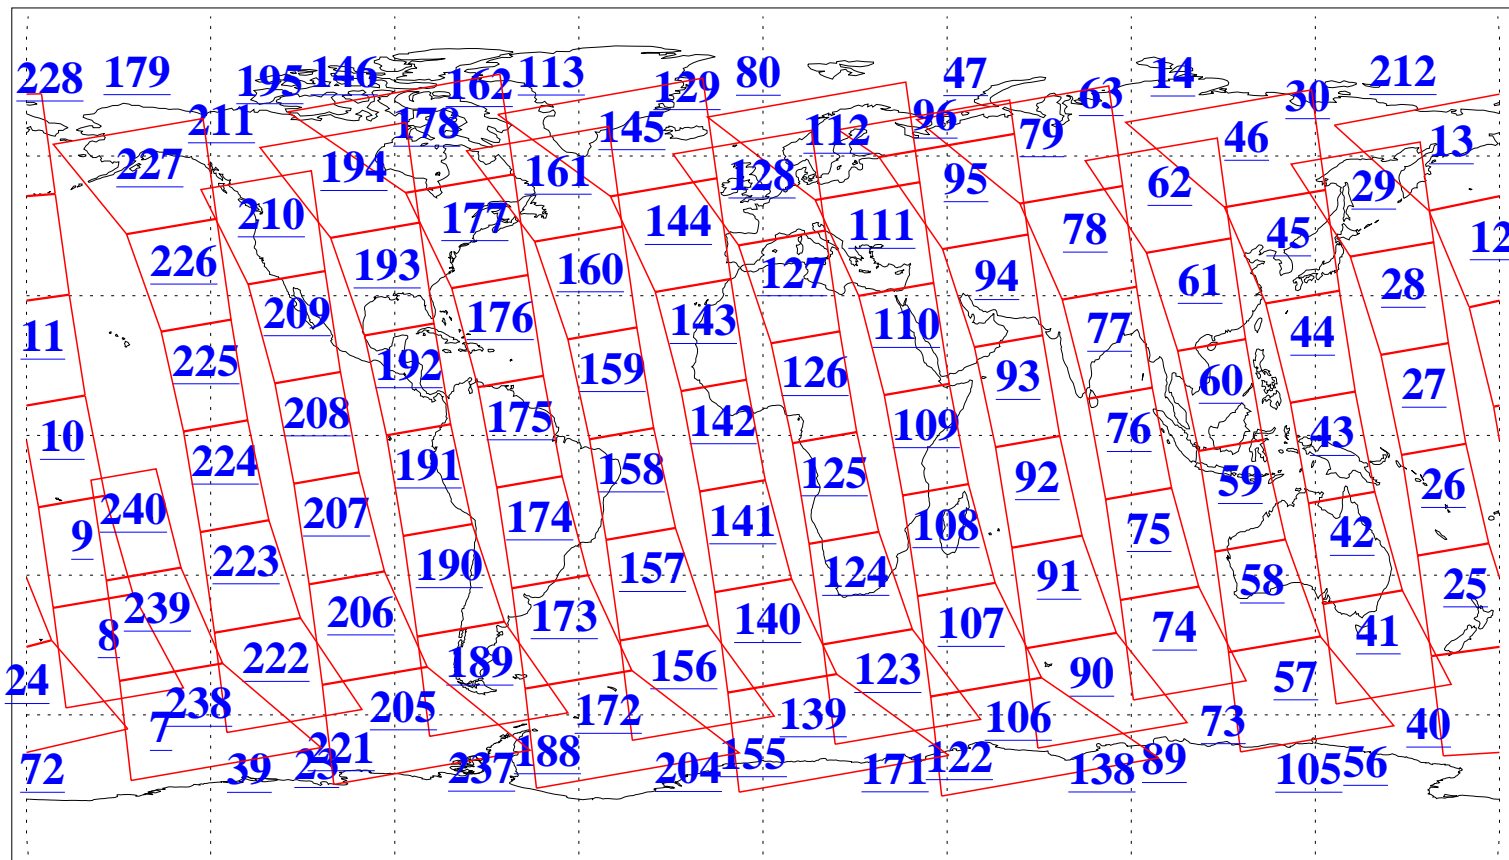

L1B Availability  
AMSU Granules: 240  
HSB Granules: 0  
AIRS Granules: 240

13 Nov 2015  
DoY 317  
Aqua Day 4941  
Granules: 1 to 120

Granules: 121 to 240

Legend: AMSU Available, HSB Available, AIRS Available

L1B Availability  
AMSU Granules: 240  
HSB Granules: 0  
AIRS Granules: 240

13 Nov 2015  
DoY 317  
Aqua Day 4941  
Ascending Granules

Descending Granules

Legend: AMSU Available, HSB Available, AIRS Available

L1B Availability  
 AMSU Granules: 240  
 HSB Granules: 0  
 AIRS Granules: 240

13 Nov 2015  
 DoY 317  
 Aqua Day 4941

Northern Hemisphere Granules

Southern Hemisphere Granules

Legend: AMSU Available, HSB Available, AIRS Available