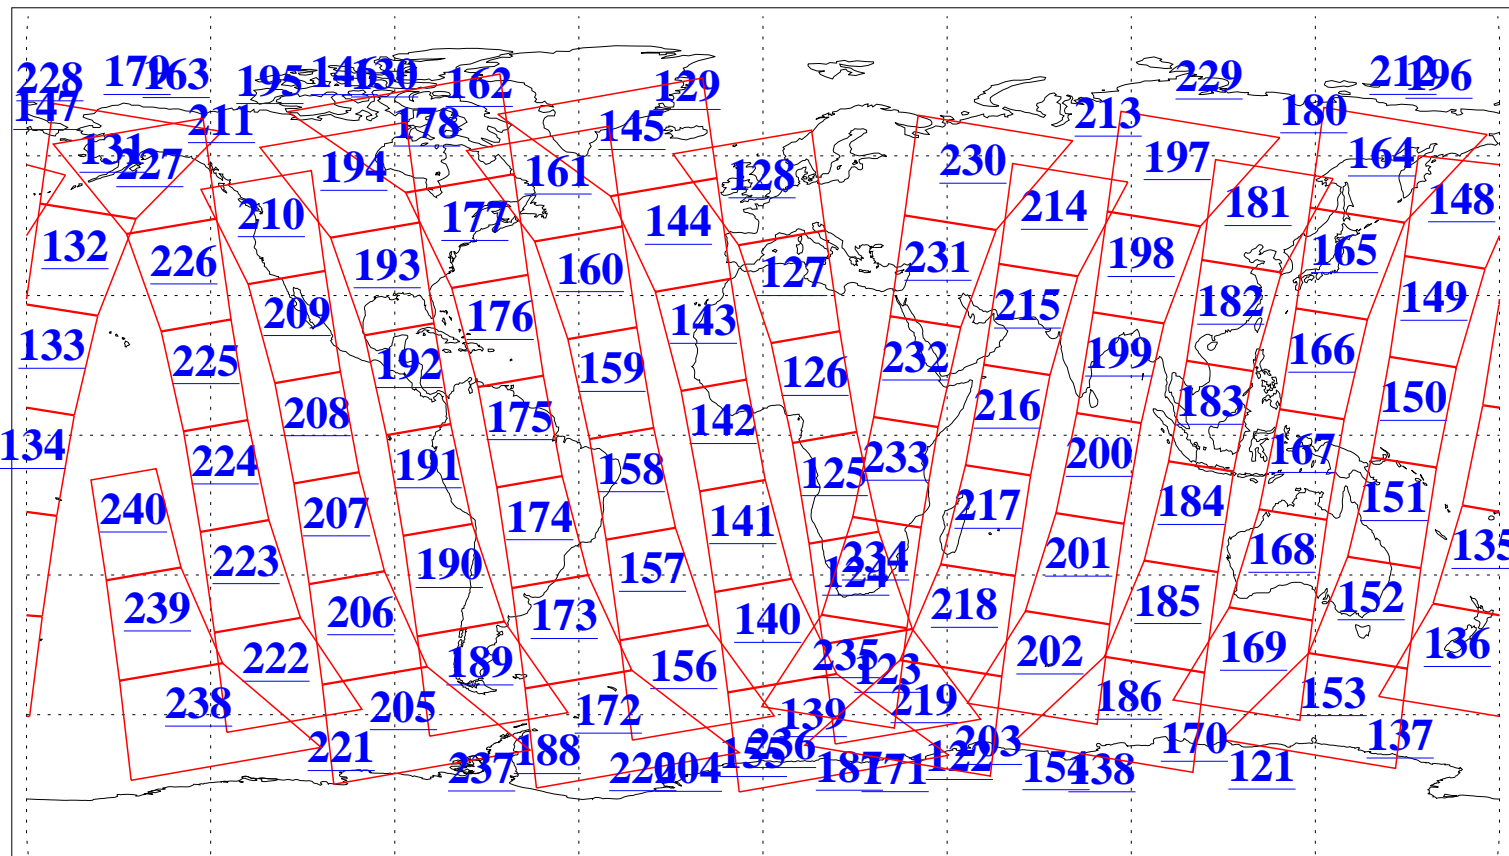

L1B Availability  
AMSU Granules: 240  
HSB Granules: 0  
AIRS Granules: 240

13 Nov 2015  
DoY 317  
Aqua Day 4941  
Granules: 1 to 120

Granules: 121 to 240

Legend: AMSU Available, HSB Available, AIRS Available

L1B Availability  
AMSU Granules: 240  
HSB Granules: 0  
AIRS Granules: 240

13 Nov 2015  
DoY 317  
Aqua Day 4941  
Ascending Granules

Descending Granules

Legend: AMSU Available, HSB Available, AIRS Available

L1B Availability  
 AMSU Granules: 240  
 HSB Granules: 0  
 AIRS Granules: 240

13 Nov 2015  
 DoY 317  
 Aqua Day 4941

Northern Hemisphere Granules

Southern Hemisphere Granules

Legend: AMSU Available, HSB Available, AIRS Available