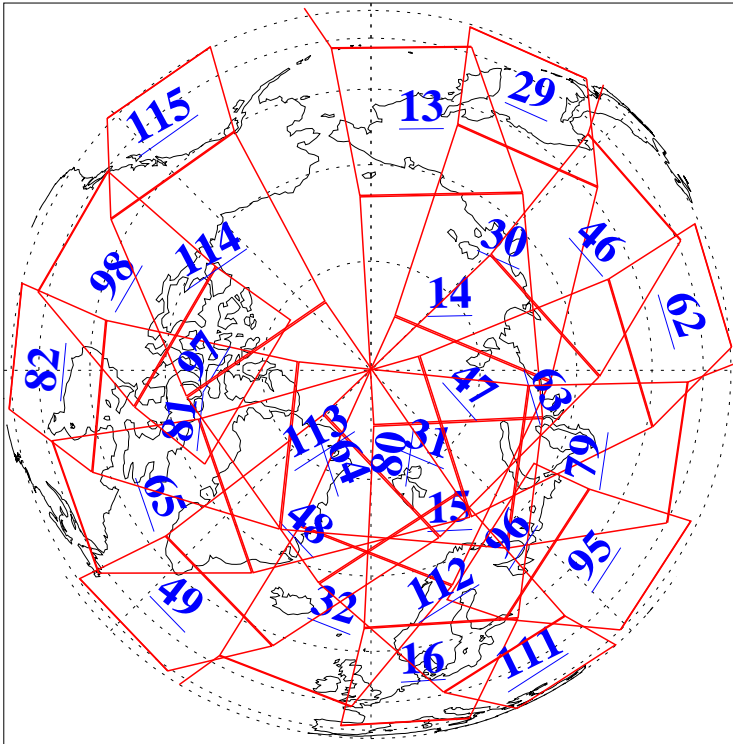

L1B Availability  
AMSU Granules: 240  
HSB Granules: 0  
AIRS Granules: 240

13 Nov 2015  
DoY 317  
Aqua Day 4941  
Granules: 1 to 120

Granules: 121 to 240

Legend: AMSU Available, HSB Available, AIRS Available

L1B Availability  
AMSU Granules: 240  
HSB Granules: 0  
AIRS Granules: 240

13 Nov 2015  
DoY 317  
Aqua Day 4941  
Ascending Granules

Descending Granules

Legend: AMSU Available, HSB Available, AIRS Available

L1B Availability  
 AMSU Granules: 240  
 HSB Granules: 0  
 AIRS Granules: 240

13 Nov 2015  
 DoY 317  
 Aqua Day 4941

Northern Hemisphere Granules

Southern Hemisphere Granules

Legend: AMSU Available, HSB Available, AIRS Available