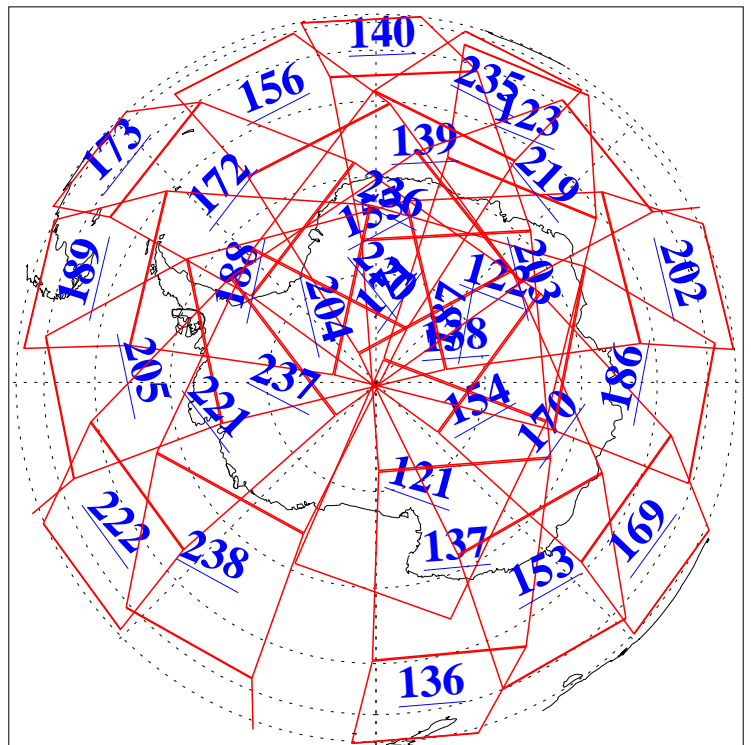

L1B Availability  
AMSU Granules: 240  
HSB Granules: 0  
AIRS Granules: 240

13 Nov 2015  
DoY 317  
Aqua Day 4941  
Granules: 1 to 120

Granules: 121 to 240

Legend: AMSU Available, HSB Available, AIRS Available

L1B Availability  
AMSU Granules: 240  
HSB Granules: 0  
AIRS Granules: 240

13 Nov 2015  
DoY 317  
Aqua Day 4941  
Ascending Granules

Descending Granules

Legend: AMSU Available, HSB Available, AIRS Available

L1B Availability  
 AMSU Granules: 240  
 HSB Granules: 0  
 AIRS Granules: 240

13 Nov 2015  
 DoY 317  
 Aqua Day 4941

Northern Hemisphere Granules

Southern Hemisphere Granules

Legend: AMSU Available, HSB Available, AIRS Available