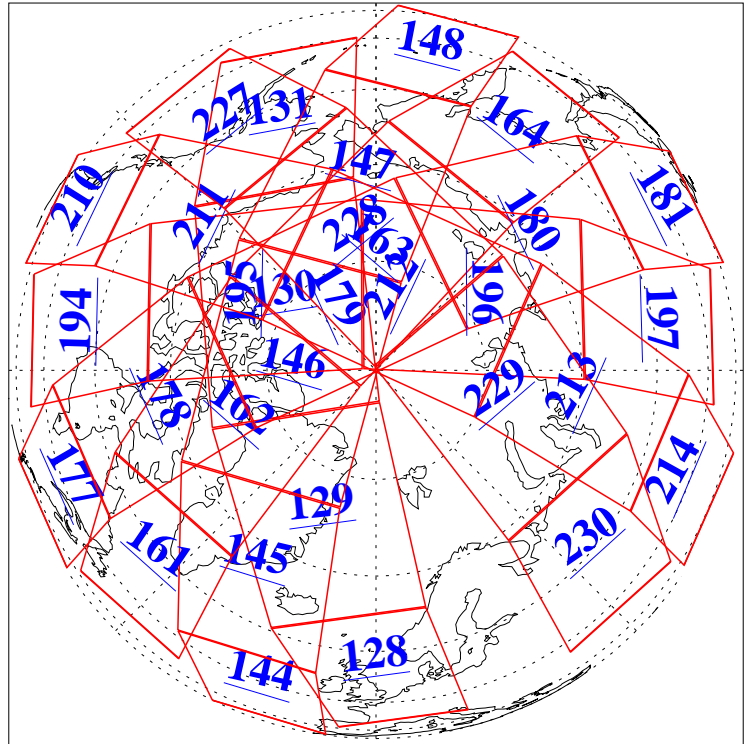

L1B Availability  
AMSU Granules: 240  
HSB Granules: 0  
AIRS Granules: 240

13 Nov 2015  
DoY 317  
Aqua Day 4941  
Granules: 1 to 120

Granules: 121 to 240

Legend: AMSU Available, HSB Available, AIRS Available

L1B Availability  
AMSU Granules: 240  
HSB Granules: 0  
AIRS Granules: 240

13 Nov 2015  
DoY 317  
Aqua Day 4941  
Ascending Granules

Descending Granules

Legend: AMSU Available, HSB Available, AIRS Available

L1B Availability  
 AMSU Granules: 240  
 HSB Granules: 0  
 AIRS Granules: 240

13 Nov 2015  
 DoY 317  
 Aqua Day 4941

Northern Hemisphere Granules

Southern Hemisphere Granules

Legend: AMSU Available, HSB Available, AIRS Available