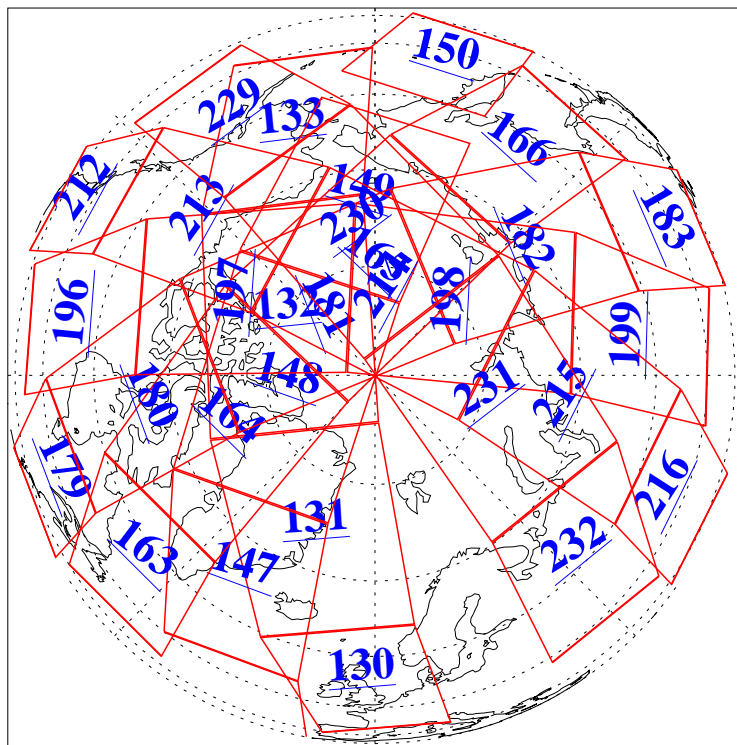

11 Nov 2015
DoY 315
Aqua Day 4939

Ascending Granules

Descending Granules

Legend: AMSU Available, HSB Available, AIRS Available

L1B Availability
AMSU Granules: 240
HSB Granules: 0
AIRS Granules: 240

11 Nov 2015
DoY 315
Aqua Day 4939

Northern Hemisphere Granules

Southern Hemisphere Granules

Legend: AMSU Available, HSB Available, AIRS Available