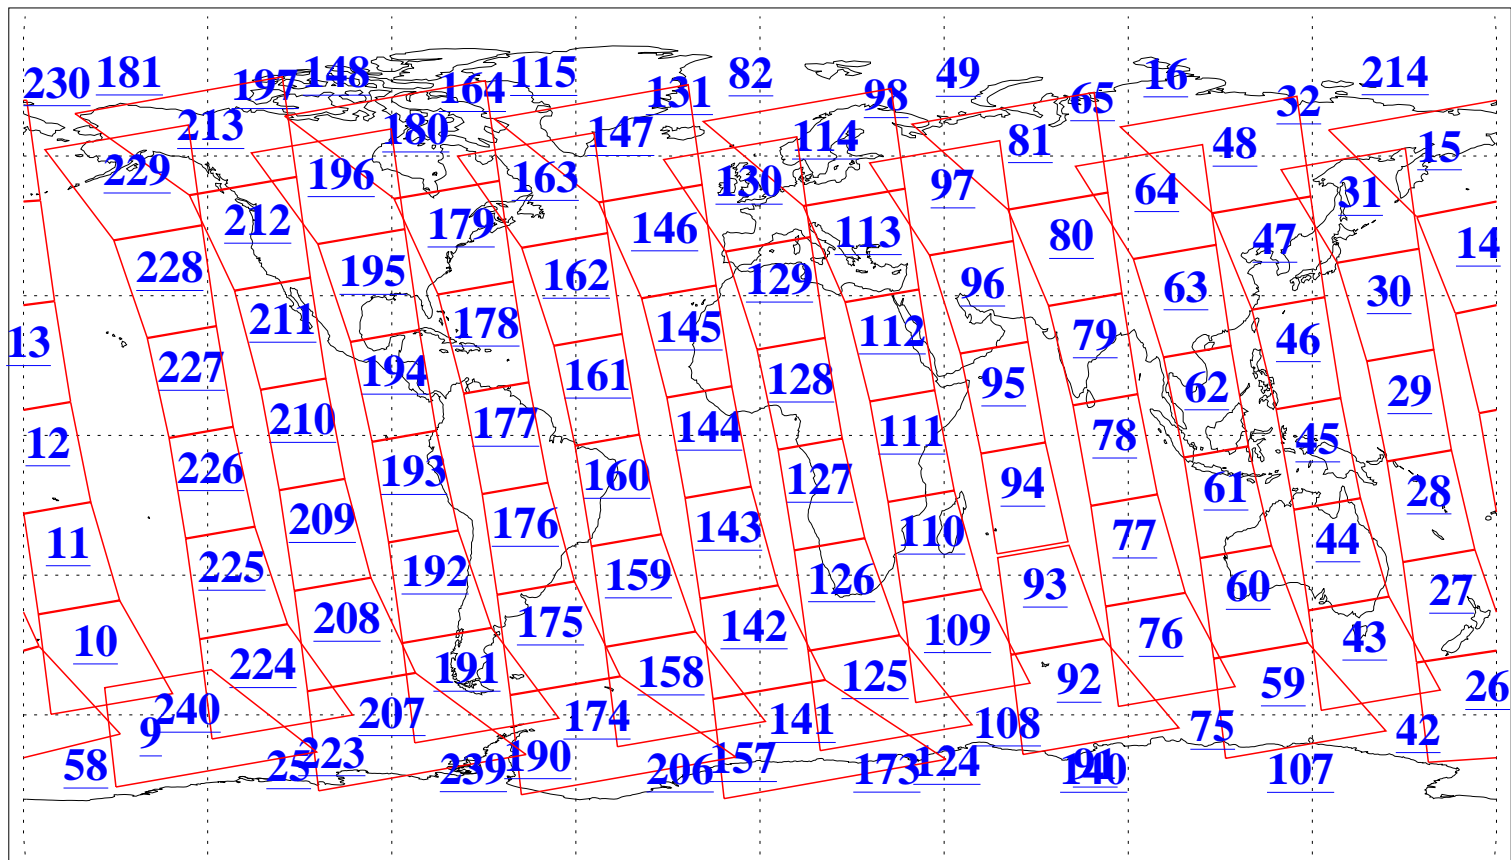

L1B Availability
AMSU Granules: 240
HSB Granules: 0
AIRS Granules: 240

11 Nov 2015
DoY 315
Aqua Day 4939
Granules: 1 to 120

Granules: 121 to 240

Legend: AMSU Available, HSB Available, AIRS Available

L1B Availability
AMSU Granules: 240
HSB Granules: 0
AIRS Granules: 240

11 Nov 2015
DoY 315
Aqua Day 4939

Ascending Granules

Descending Granules

Legend: AMSU Available, HSB Available, AIRS Available

L1B Availability
AMSU Granules: 240
HSB Granules: 0
AIRS Granules: 240

11 Nov 2015
DoY 315
Aqua Day 4939

Northern Hemisphere Granules

Southern Hemisphere Granules

Legend: AMSU Available, HSB Available, AIRS Available