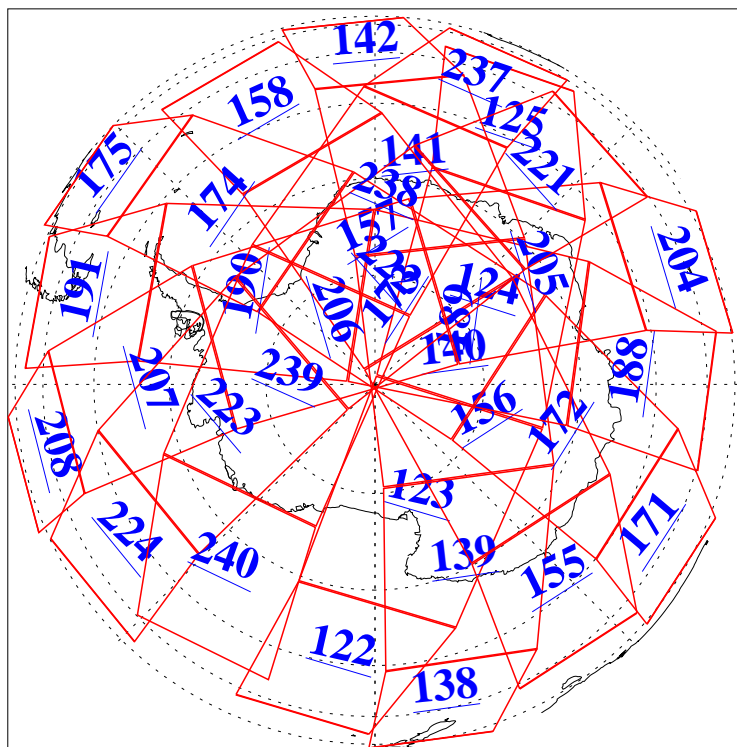

L1B Availability
AMSU Granules: 240
HSB Granules: 0
AIRS Granules: 240

11 Nov 2015
DoY 315
Aqua Day 4939
Granules: 1 to 120

Granules: 121 to 240

Legend: AMSU Available, HSB Available, AIRS Available

L1B Availability
AMSU Granules: 240
HSB Granules: 0
AIRS Granules: 240

11 Nov 2015
DoY 315
Aqua Day 4939

Ascending Granules

Descending Granules

Legend: AMSU Available, HSB Available, AIRS Available

L1B Availability
AMSU Granules: 240
HSB Granules: 0
AIRS Granules: 240

11 Nov 2015
DoY 315
Aqua Day 4939

Northern Hemisphere Granules

Southern Hemisphere Granules

Legend: AMSU Available, HSB Available, AIRS Available