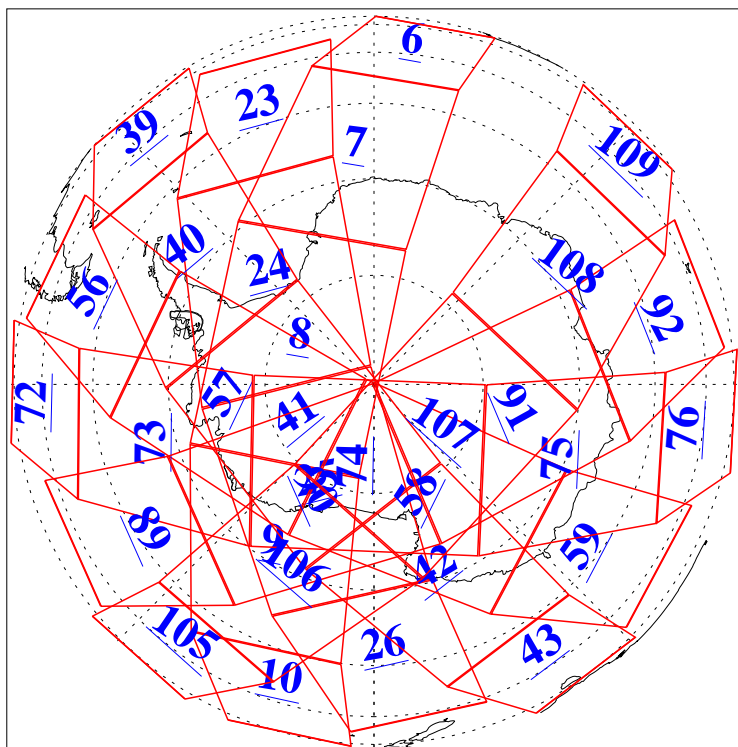

L1B Availability
AMSU Granules: 240
HSB Granules: 0
AIRS Granules: 240

11 Nov 2015
DoY 315
Aqua Day 4939
Granules: 1 to 120

Granules: 121 to 240

Legend: AMSU Available, HSB Available, AIRS Available

L1B Availability
AMSU Granules: 240
HSB Granules: 0
AIRS Granules: 240

11 Nov 2015
DoY 315
Aqua Day 4939

Ascending Granules

Descending Granules

Legend: AMSU Available, HSB Available, AIRS Available

L1B Availability
AMSU Granules: 240
HSB Granules: 0
AIRS Granules: 240

11 Nov 2015
DoY 315
Aqua Day 4939

Northern Hemisphere Granules

Southern Hemisphere Granules

Legend: AMSU Available, HSB Available, AIRS Available