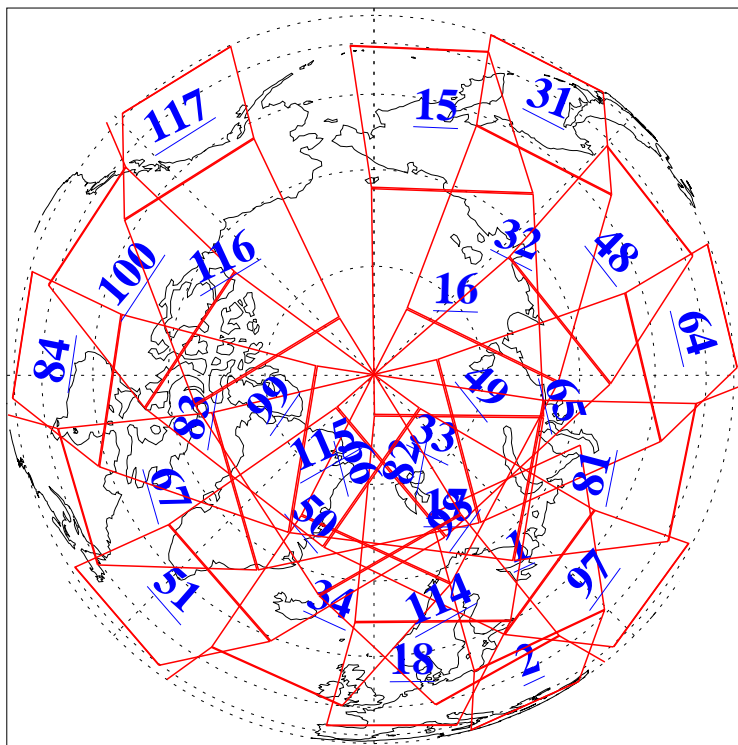

L1B Availability
AMSU Granules: 240
HSB Granules: 0
AIRS Granules: 240

11 Nov 2015
DoY 315
Aqua Day 4939
Granules: 1 to 120

Granules: 121 to 240

Legend: AMSU Available, HSB Available, AIRS Available

L1B Availability
AMSU Granules: 240
HSB Granules: 0
AIRS Granules: 240

11 Nov 2015
DoY 315
Aqua Day 4939

Ascending Granules

Descending Granules

Legend: AMSU Available, HSB Available, AIRS Available

L1B Availability
AMSU Granules: 240
HSB Granules: 0
AIRS Granules: 240

11 Nov 2015
DoY 315
Aqua Day 4939

Northern Hemisphere Granules

Southern Hemisphere Granules

Legend: AMSU Available, HSB Available, AIRS Available