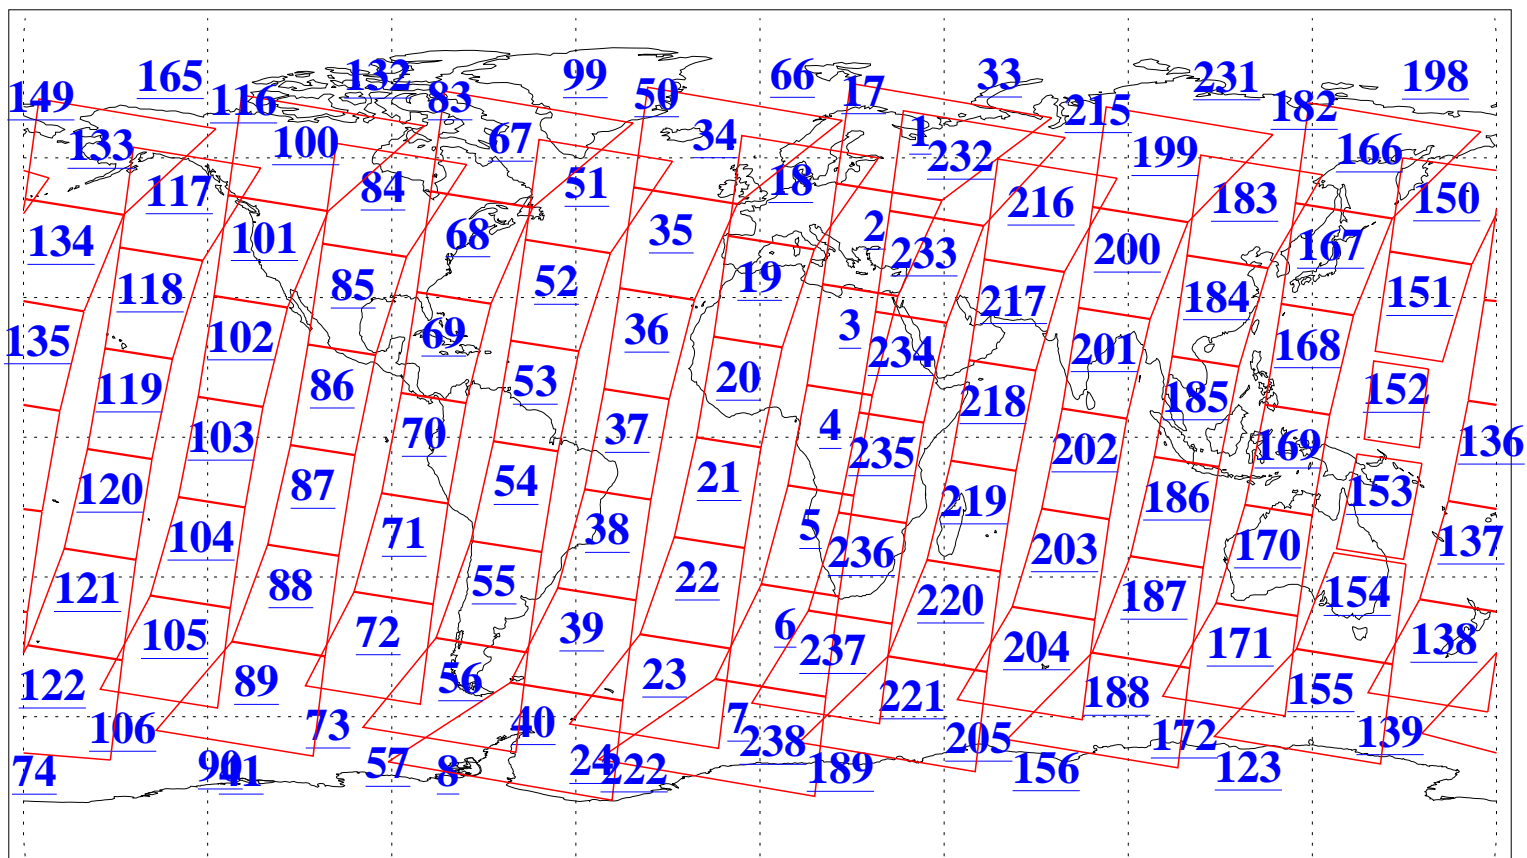

L1B Availability
AMSU Granules: 240
HSB Granules: 0
AIRS Granules: 240

11 Nov 2015
DoY 315
Aqua Day 4939
Granules: 1 to 120

Granules: 121 to 240

Legend: AMSU Available, HSB Available, AIRS Available

L1B Availability
AMSU Granules: 240
HSB Granules: 0
AIRS Granules: 240

11 Nov 2015
DoY 315
Aqua Day 4939

Ascending Granules

Descending Granules

Legend: AMSU Available, HSB Available, AIRS Available

L1B Availability
AMSU Granules: 240
HSB Granules: 0
AIRS Granules: 240

11 Nov 2015
DoY 315
Aqua Day 4939

Northern Hemisphere Granules

Southern Hemisphere Granules

Legend: AMSU Available, HSB Available, AIRS Available