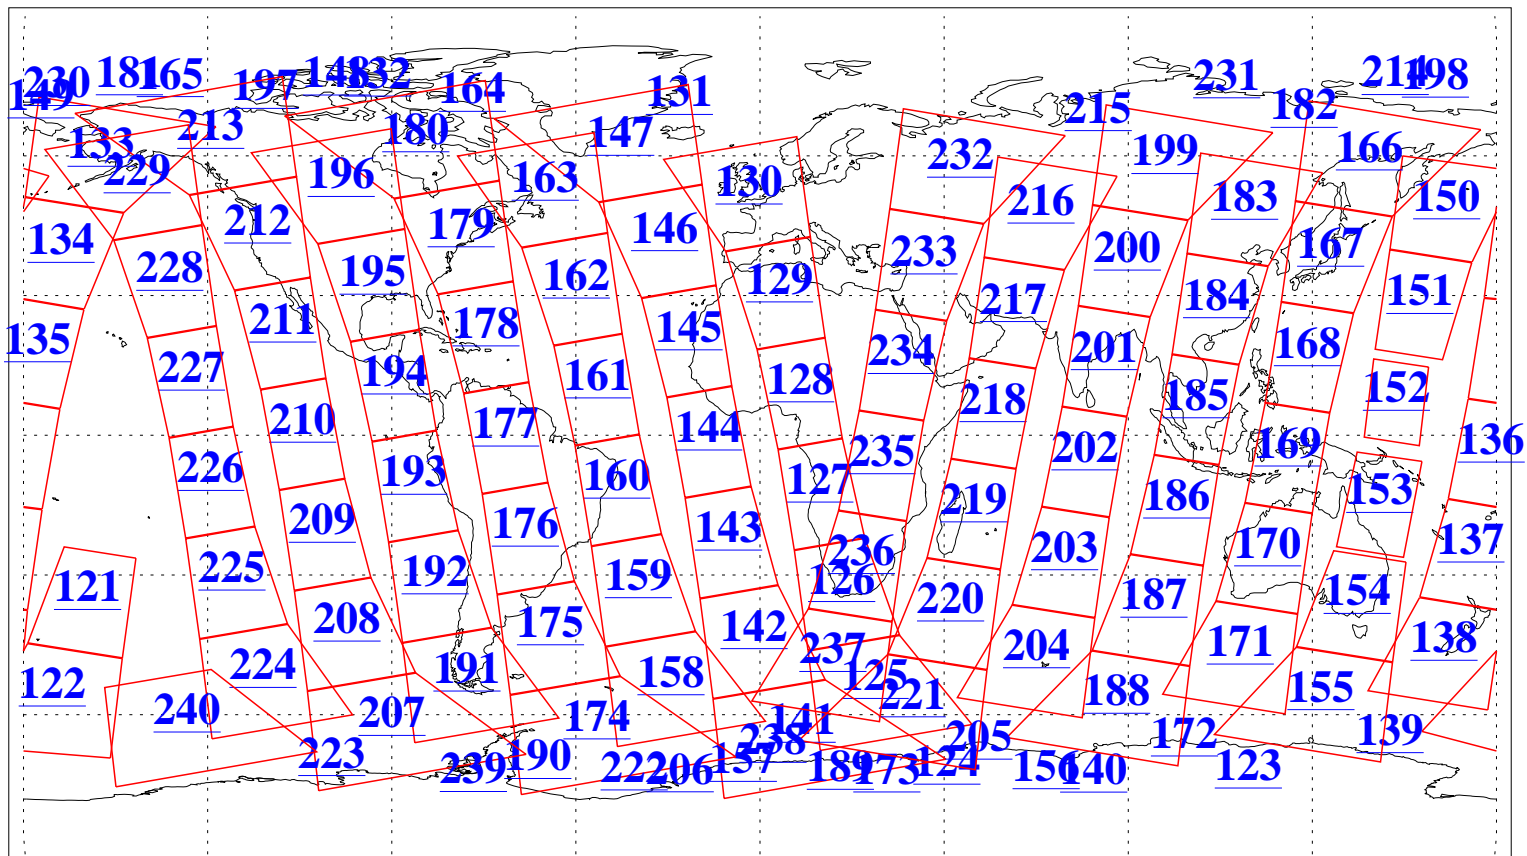

L1B Availability
AMSU Granules: 240
HSB Granules: 0
AIRS Granules: 240

11 Nov 2015
DoY 315
Aqua Day 4939
Granules: 1 to 120

Granules: 121 to 240

Legend: AMSU Available, HSB Available, AIRS Available

L1B Availability
AMSU Granules: 240
HSB Granules: 0
AIRS Granules: 240

11 Nov 2015
DoY 315
Aqua Day 4939

Ascending Granules

Descending Granules

Legend: AMSU Available, HSB Available, AIRS Available

L1B Availability
AMSU Granules: 240
HSB Granules: 0
AIRS Granules: 240

11 Nov 2015
DoY 315
Aqua Day 4939

Northern Hemisphere Granules

Southern Hemisphere Granules

Legend: AMSU Available, HSB Available, AIRS Available