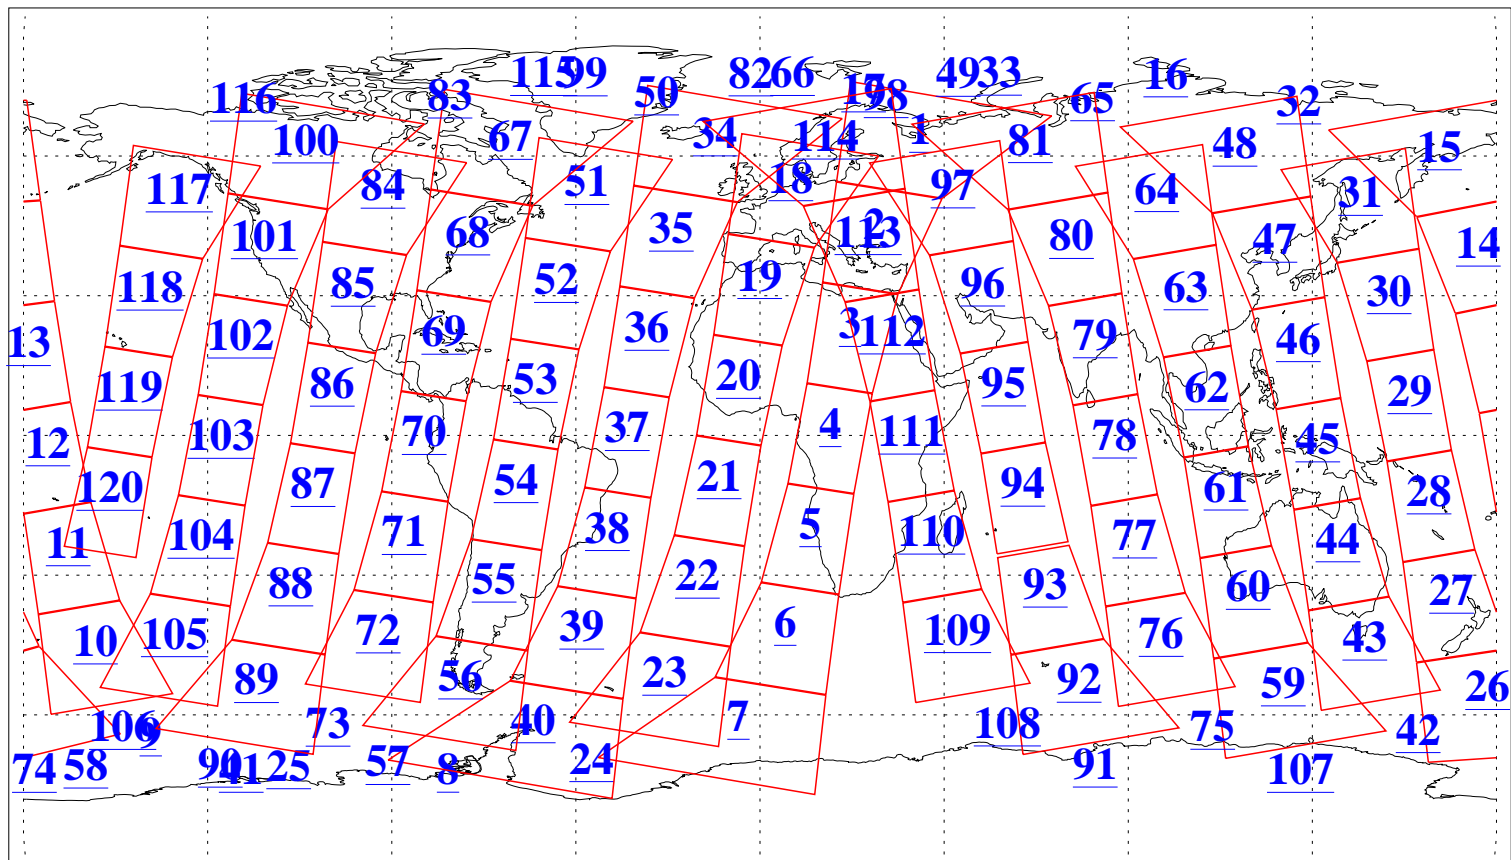

L1B Availability
AMSU Granules: 240
HSB Granules: 0
AIRS Granules: 240

11 Nov 2015
DoY 315
Aqua Day 4939
Granules: 1 to 120

Granules: 121 to 240

Legend: AMSU Available, HSB Available, AIRS Available

L1B Availability
AMSU Granules: 240
HSB Granules: 0
AIRS Granules: 240

11 Nov 2015
DoY 315
Aqua Day 4939

Ascending Granules

Descending Granules

Legend: AMSU Available, HSB Available, AIRS Available

L1B Availability
AMSU Granules: 240
HSB Granules: 0
AIRS Granules: 240

11 Nov 2015
DoY 315
Aqua Day 4939

Northern Hemisphere Granules

Southern Hemisphere Granules

Legend: AMSU Available, HSB Available, AIRS Available