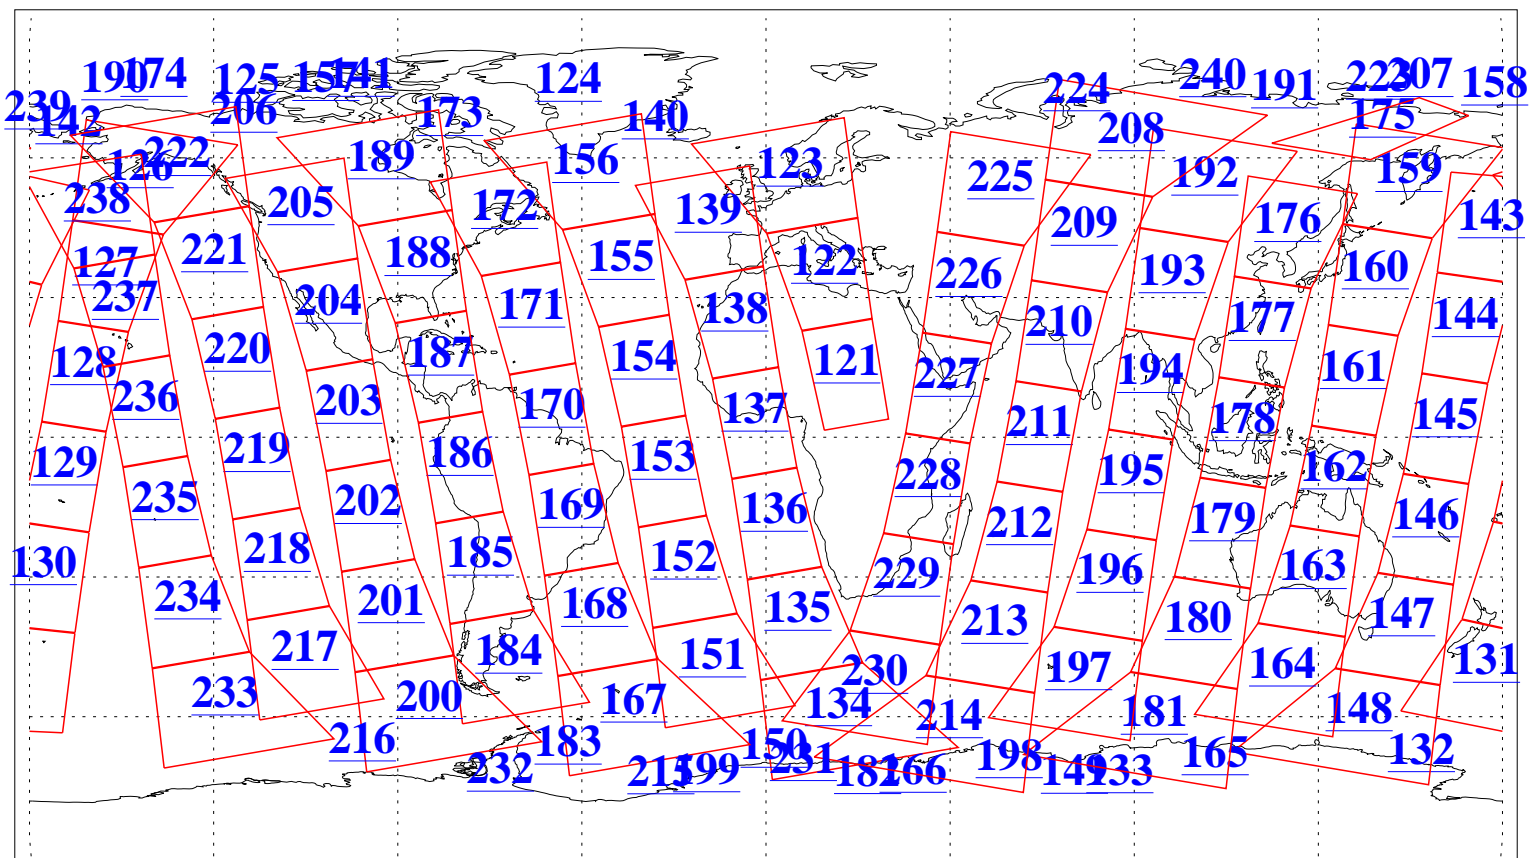

L1B Availability
AMSU Granules: 240
HSB Granules: 0
AIRS Granules: 240

10 Nov 2015
DoY 314
Aqua Day 4938
Granules: 1 to 120

Granules: 121 to 240

Legend: AMSU Available, HSB Available, AIRS Available

L1B Availability
AMSU Granules: 240
HSB Granules: 0
AIRS Granules: 240

10 Nov 2015
DoY 314
Aqua Day 4938

Ascending Granules

Descending Granules

Legend: AMSU Available, HSB Available, AIRS Available

L1B Availability
 AMSU Granules: 240
 HSB Granules: 0
 AIRS Granules: 240

10 Nov 2015
 DoY 314
 Aqua Day 4938

Northern Hemisphere Granules

Southern Hemisphere Granules

Legend: AMSU Available, HSB Available, AIRS Available