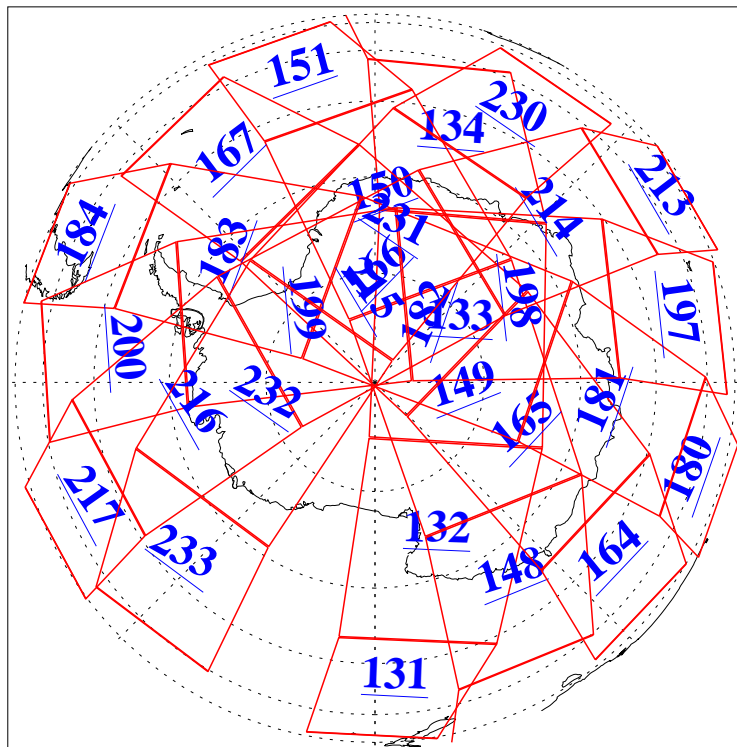

L1B Availability
AMSU Granules: 240
HSB Granules: 0
AIRS Granules: 240

10 Nov 2015
DoY 314
Aqua Day 4938
Granules: 1 to 120

Granules: 121 to 240

Legend: AMSU Available, HSB Available, AIRS Available

L1B Availability
AMSU Granules: 240
HSB Granules: 0
AIRS Granules: 240

10 Nov 2015
DoY 314
Aqua Day 4938

Ascending Granules

Descending Granules

Legend: AMSU Available, HSB Available, AIRS Available

L1B Availability
 AMSU Granules: 240
 HSB Granules: 0
 AIRS Granules: 240

10 Nov 2015
 DoY 314
 Aqua Day 4938

Northern Hemisphere Granules

Southern Hemisphere Granules

Legend: AMSU Available, HSB Available, AIRS Available