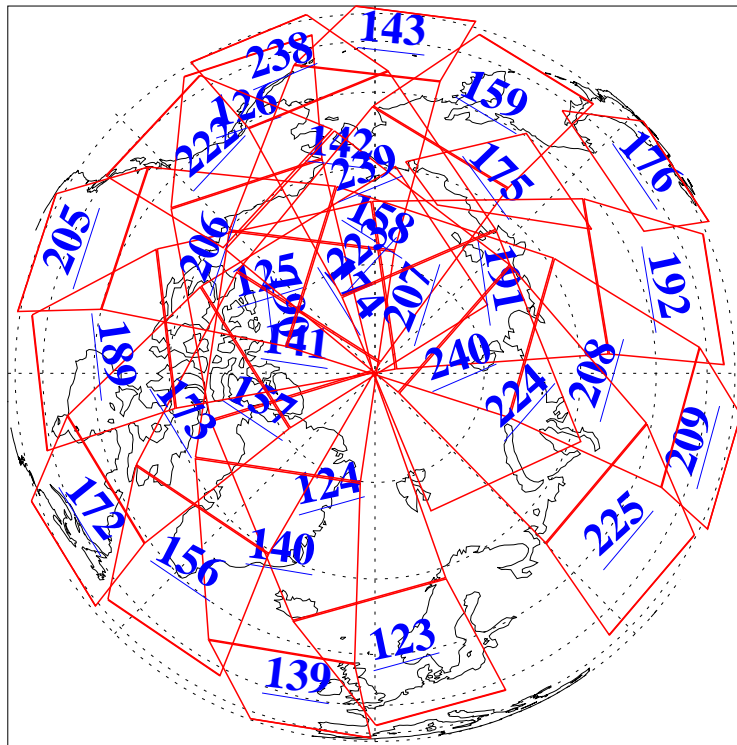

L1B Availability
AMSU Granules: 240
HSB Granules: 0
AIRS Granules: 240

10 Nov 2015
DoY 314
Aqua Day 4938
Granules: 1 to 120

Granules: 121 to 240

Legend: AMSU Available, HSB Available, AIRS Available

L1B Availability
AMSU Granules: 240
HSB Granules: 0
AIRS Granules: 240

10 Nov 2015
DoY 314
Aqua Day 4938

Ascending Granules

Descending Granules

Legend: AMSU Available, HSB Available, AIRS Available

L1B Availability
 AMSU Granules: 240
 HSB Granules: 0
 AIRS Granules: 240

10 Nov 2015
 DoY 314
 Aqua Day 4938

Northern Hemisphere Granules

Southern Hemisphere Granules

Legend: AMSU Available, HSB Available, AIRS Available