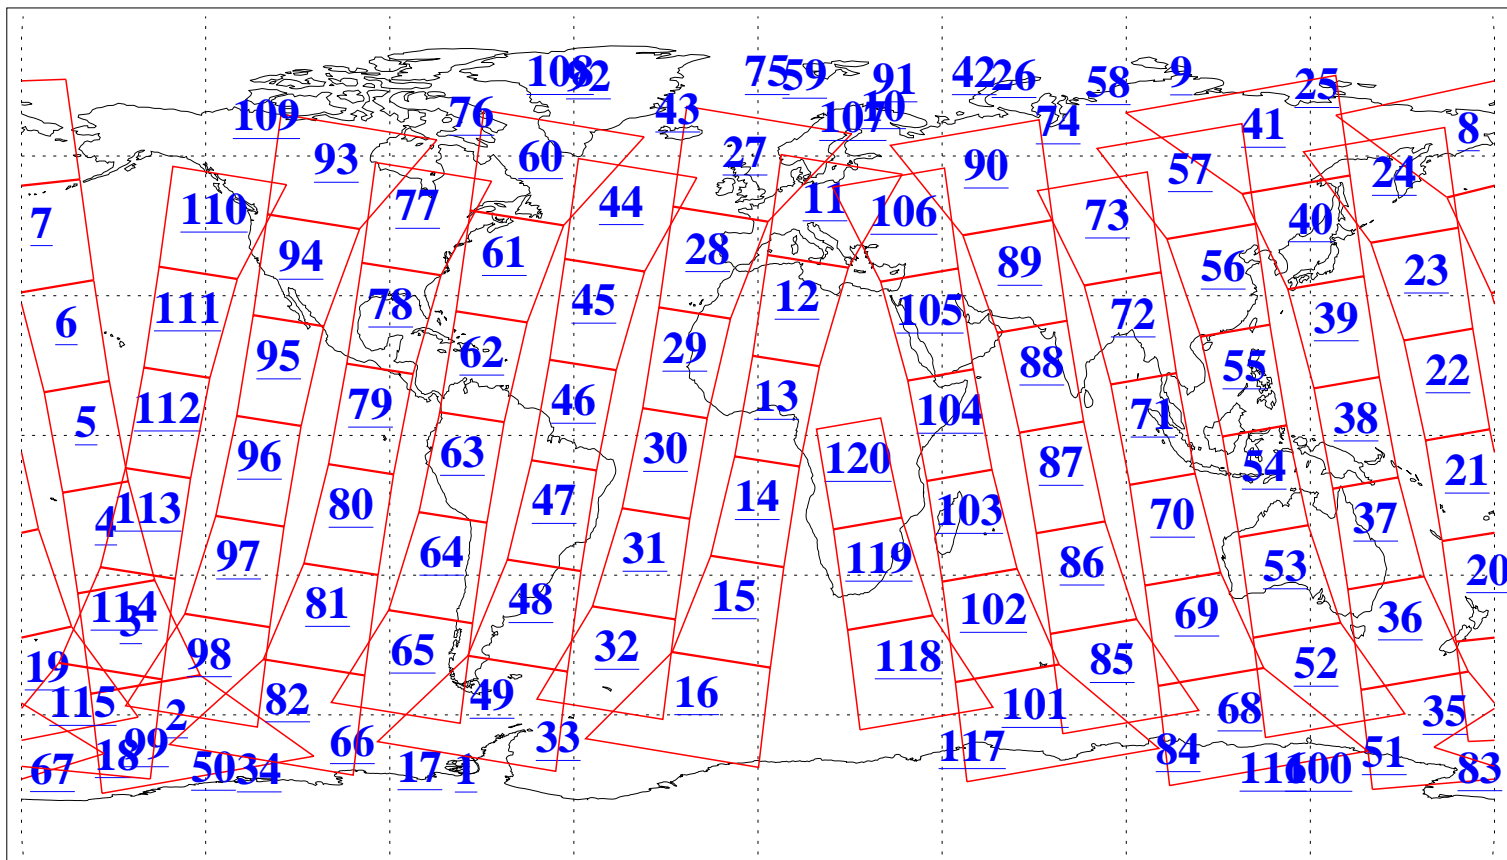

L1B Availability
AMSU Granules: 240
HSB Granules: 0
AIRS Granules: 240

10 Nov 2015
DoY 314
Aqua Day 4938
Granules: 1 to 120

Granules: 121 to 240

Legend: AMSU Available, HSB Available, AIRS Available

L1B Availability
AMSU Granules: 240
HSB Granules: 0
AIRS Granules: 240

10 Nov 2015
DoY 314
Aqua Day 4938

Ascending Granules

Descending Granules

Legend: AMSU Available, HSB Available, AIRS Available

L1B Availability
 AMSU Granules: 240
 HSB Granules: 0
 AIRS Granules: 240

10 Nov 2015
 DoY 314
 Aqua Day 4938

Northern Hemisphere Granules

Southern Hemisphere Granules

Legend: AMSU Available, HSB Available, AIRS Available