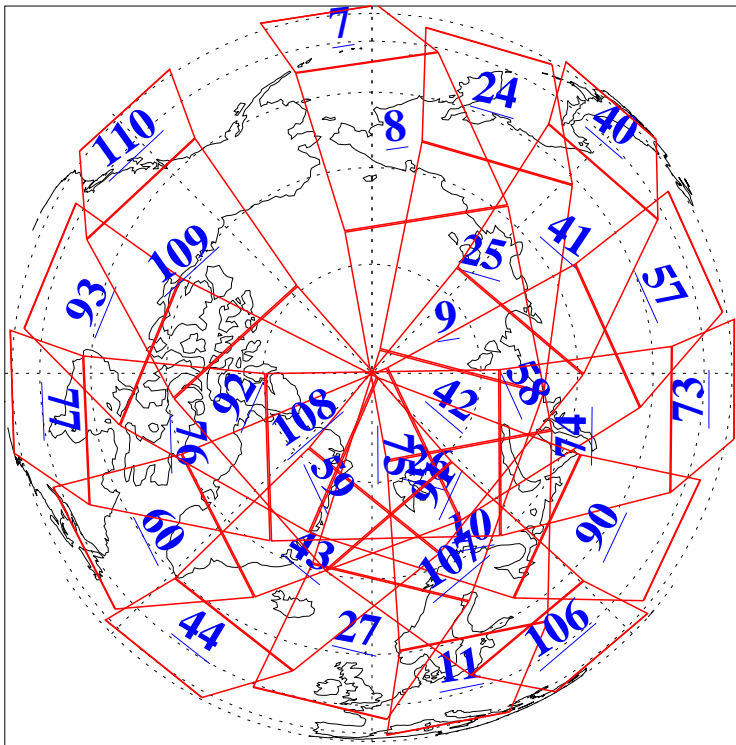

L1B Availability
AMSU Granules: 240
HSB Granules: 0
AIRS Granules: 240

10 Nov 2015
DoY 314
Aqua Day 4938
Granules: 1 to 120

Granules: 121 to 240

Legend: AMSU Available, HSB Available, AIRS Available

L1B Availability
AMSU Granules: 240
HSB Granules: 0
AIRS Granules: 240

10 Nov 2015
DoY 314
Aqua Day 4938

Ascending Granules

Descending Granules

Legend: AMSU Available, HSB Available, AIRS Available

L1B Availability
 AMSU Granules: 240
 HSB Granules: 0
 AIRS Granules: 240

10 Nov 2015
 DoY 314
 Aqua Day 4938

Northern Hemisphere Granules

Southern Hemisphere Granules

Legend: AMSU Available, HSB Available, AIRS Available