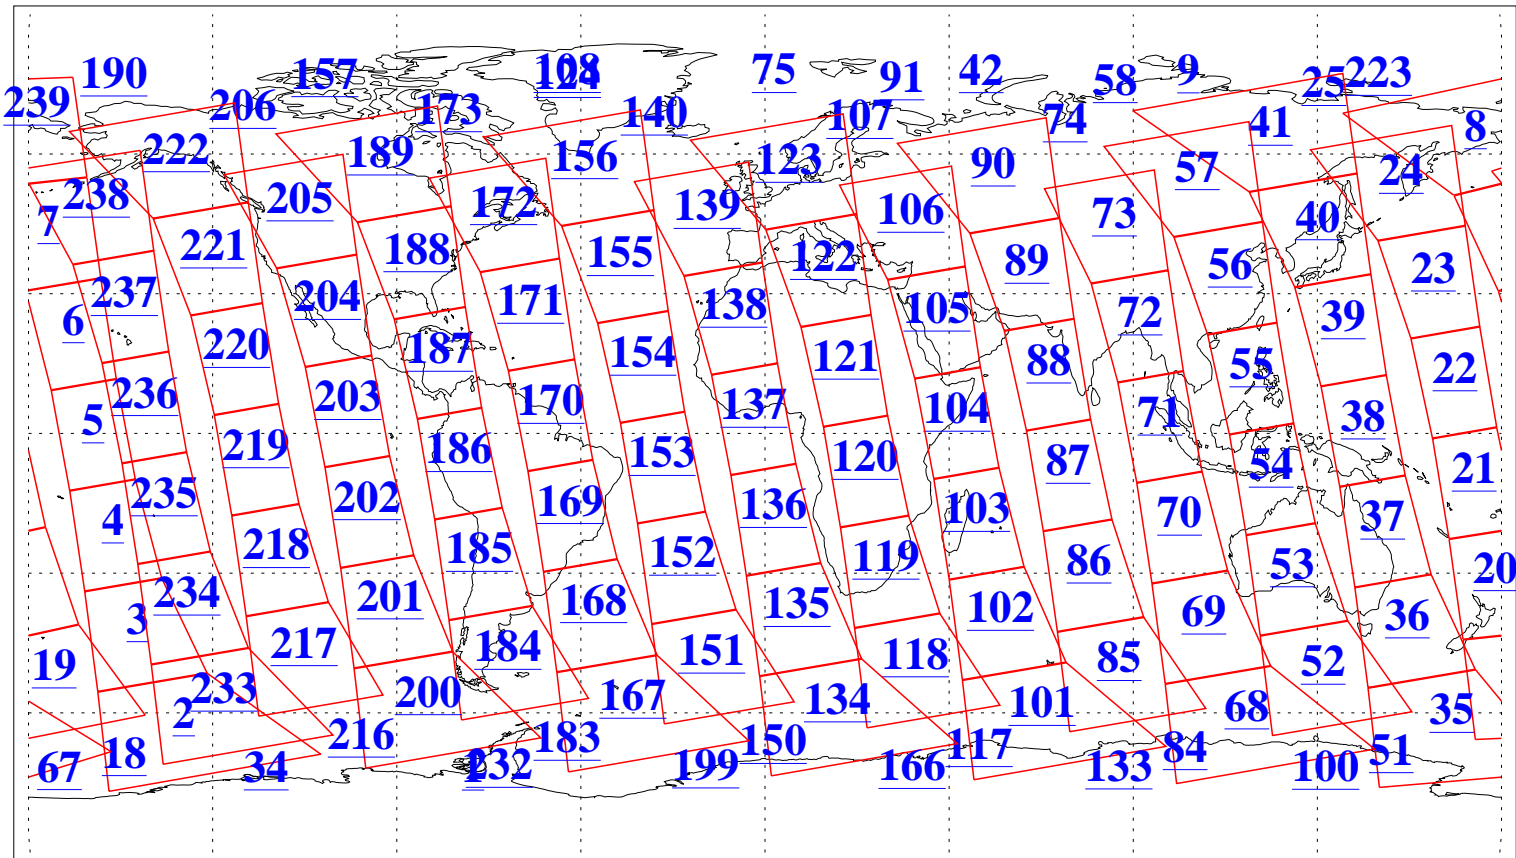

L1B Availability
AMSU Granules: 240
HSB Granules: 0
AIRS Granules: 240

10 Nov 2015
DoY 314
Aqua Day 4938
Granules: 1 to 120

Granules: 121 to 240

Legend: AMSU Available, HSB Available, AIRS Available

L1B Availability
AMSU Granules: 240
HSB Granules: 0
AIRS Granules: 240

10 Nov 2015
DoY 314
Aqua Day 4938

Ascending Granules

Descending Granules

Legend: AMSU Available, HSB Available, AIRS Available

L1B Availability
 AMSU Granules: 240
 HSB Granules: 0
 AIRS Granules: 240

10 Nov 2015
 DoY 314
 Aqua Day 4938

Northern Hemisphere Granules

Southern Hemisphere Granules

Legend: AMSU Available, HSB Available, AIRS Available