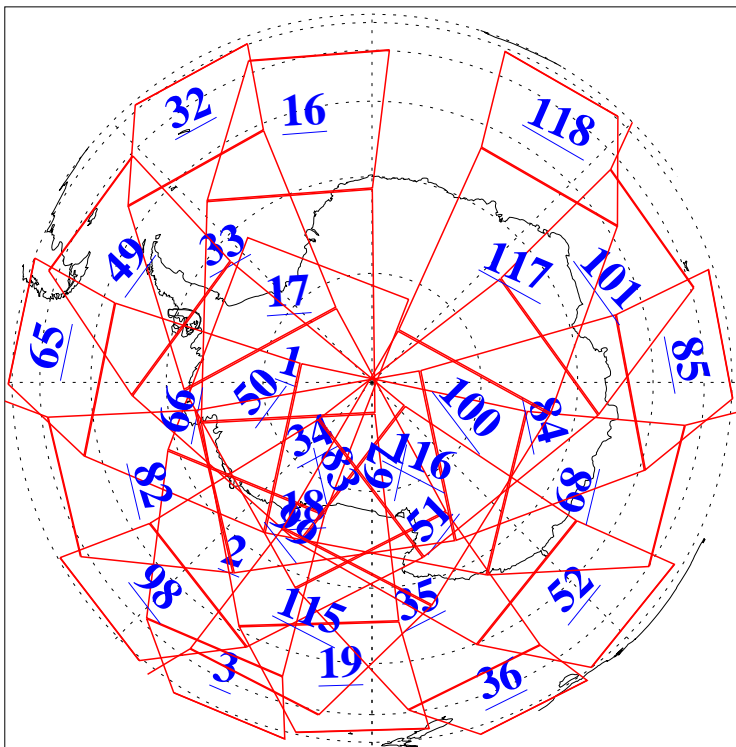

L1B Availability
AMSU Granules: 240
HSB Granules: 0
AIRS Granules: 240

10 Nov 2015
DoY 314
Aqua Day 4938
Granules: 1 to 120

Granules: 121 to 240

Legend: AMSU Available, HSB Available, AIRS Available

L1B Availability
AMSU Granules: 240
HSB Granules: 0
AIRS Granules: 240

10 Nov 2015
DoY 314
Aqua Day 4938

Ascending Granules

Descending Granules

Legend: AMSU Available, HSB Available, AIRS Available

L1B Availability
 AMSU Granules: 240
 HSB Granules: 0
 AIRS Granules: 240

10 Nov 2015
 DoY 314
 Aqua Day 4938

Northern Hemisphere Granules

Southern Hemisphere Granules

Legend: AMSU Available, HSB Available, AIRS Available