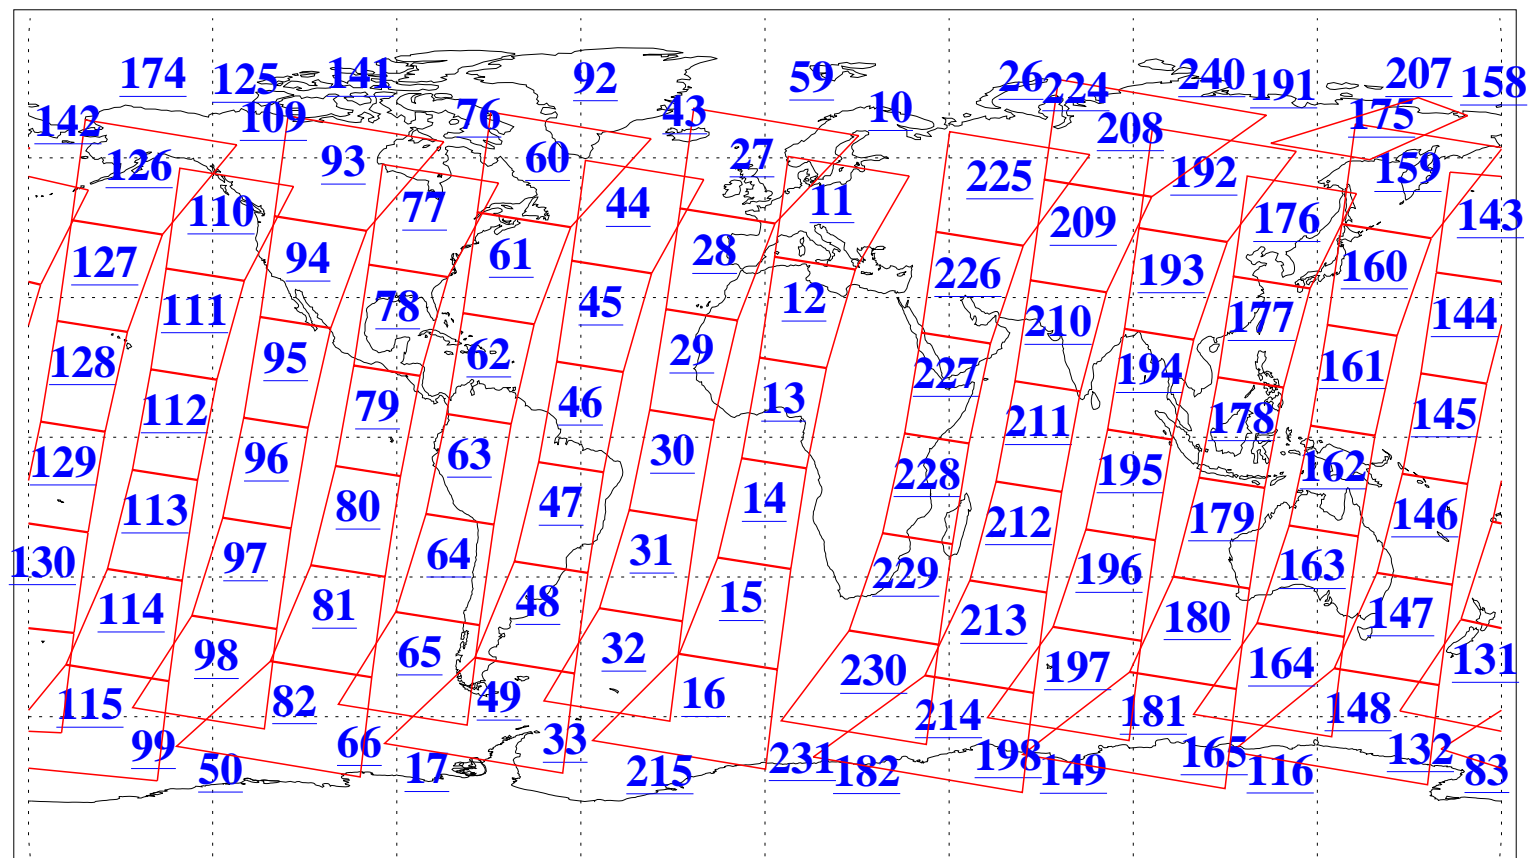

L1B Availability
AMSU Granules: 240
HSB Granules: 0
AIRS Granules: 240

10 Nov 2015
DoY 314
Aqua Day 4938
Granules: 1 to 120

Granules: 121 to 240

Legend: AMSU Available, HSB Available, AIRS Available

L1B Availability
AMSU Granules: 240
HSB Granules: 0
AIRS Granules: 240

10 Nov 2015
DoY 314
Aqua Day 4938

Ascending Granules

Descending Granules

Legend: AMSU Available, HSB Available, AIRS Available

L1B Availability
 AMSU Granules: 240
 HSB Granules: 0
 AIRS Granules: 240

10 Nov 2015
 DoY 314
 Aqua Day 4938

Northern Hemisphere Granules

Southern Hemisphere Granules

Legend: AMSU Available, HSB Available, AIRS Available