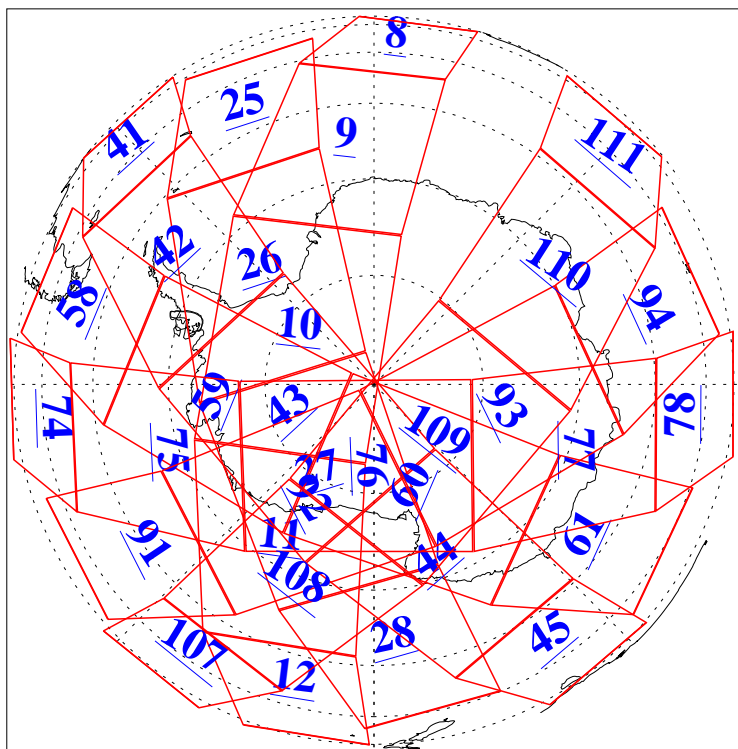

L1B Availability
AMSU Granules: 240
HSB Granules: 0
AIRS Granules: 240

9 Nov 2015
DoY 313
Aqua Day 4937
Granules: 1 to 120

Granules: 121 to 240

Legend: AMSU Available, HSB Available, AIRS Available

L1B Availability
AMSU Granules: 240
HSB Granules: 0
AIRS Granules: 240

9 Nov 2015
DoY 313
Aqua Day 4937

Ascending Granules

Descending Granules

Legend: AMSU Available, HSB Available, AIRS Available

L1B Availability
 AMSU Granules: 240
 HSB Granules: 0
 AIRS Granules: 240

9 Nov 2015
 DoY 313
 Aqua Day 4937

Northern Hemisphere Granules

Southern Hemisphere Granules

Legend: AMSU Available, HSB Available, AIRS Available