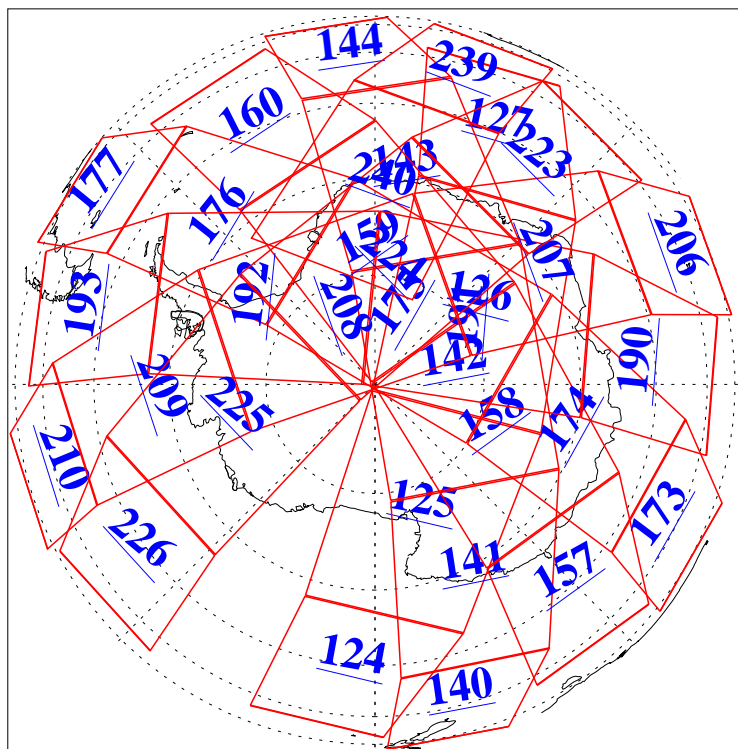

L1B Availability
AMSU Granules: 240
HSB Granules: 0
AIRS Granules: 240

9 Nov 2015
DoY 313
Aqua Day 4937
Granules: 1 to 120

Granules: 121 to 240

Legend: AMSU Available, HSB Available, AIRS Available

L1B Availability
AMSU Granules: 240
HSB Granules: 0
AIRS Granules: 240

9 Nov 2015
DoY 313
Aqua Day 4937

Ascending Granules

Descending Granules

Legend: AMSU Available, HSB Available, AIRS Available

L1B Availability
 AMSU Granules: 240
 HSB Granules: 0
 AIRS Granules: 240

9 Nov 2015
 DoY 313
 Aqua Day 4937

Northern Hemisphere Granules

Southern Hemisphere Granules

Legend: AMSU Available, HSB Available, AIRS Available