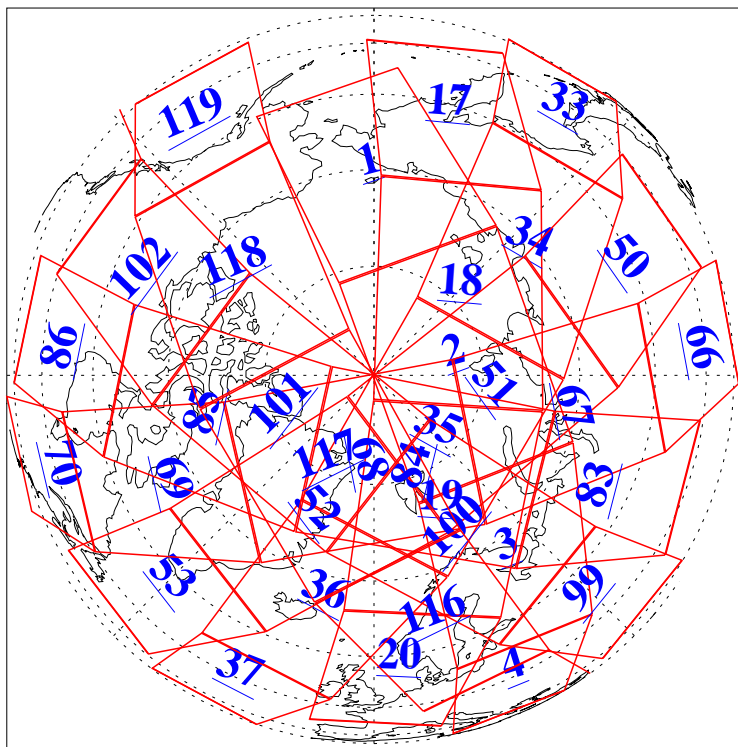

L1B Availability
AMSU Granules: 240
HSB Granules: 0
AIRS Granules: 240

9 Nov 2015
DoY 313
Aqua Day 4937
Granules: 1 to 120

Granules: 121 to 240

Legend: AMSU Available, HSB Available, AIRS Available

L1B Availability
AMSU Granules: 240
HSB Granules: 0
AIRS Granules: 240

9 Nov 2015
DoY 313
Aqua Day 4937

Ascending Granules

Descending Granules

Legend: AMSU Available, HSB Available, AIRS Available

L1B Availability
 AMSU Granules: 240
 HSB Granules: 0
 AIRS Granules: 240

9 Nov 2015
 DoY 313
 Aqua Day 4937

Northern Hemisphere Granules

Southern Hemisphere Granules

Legend: AMSU Available, HSB Available, AIRS Available