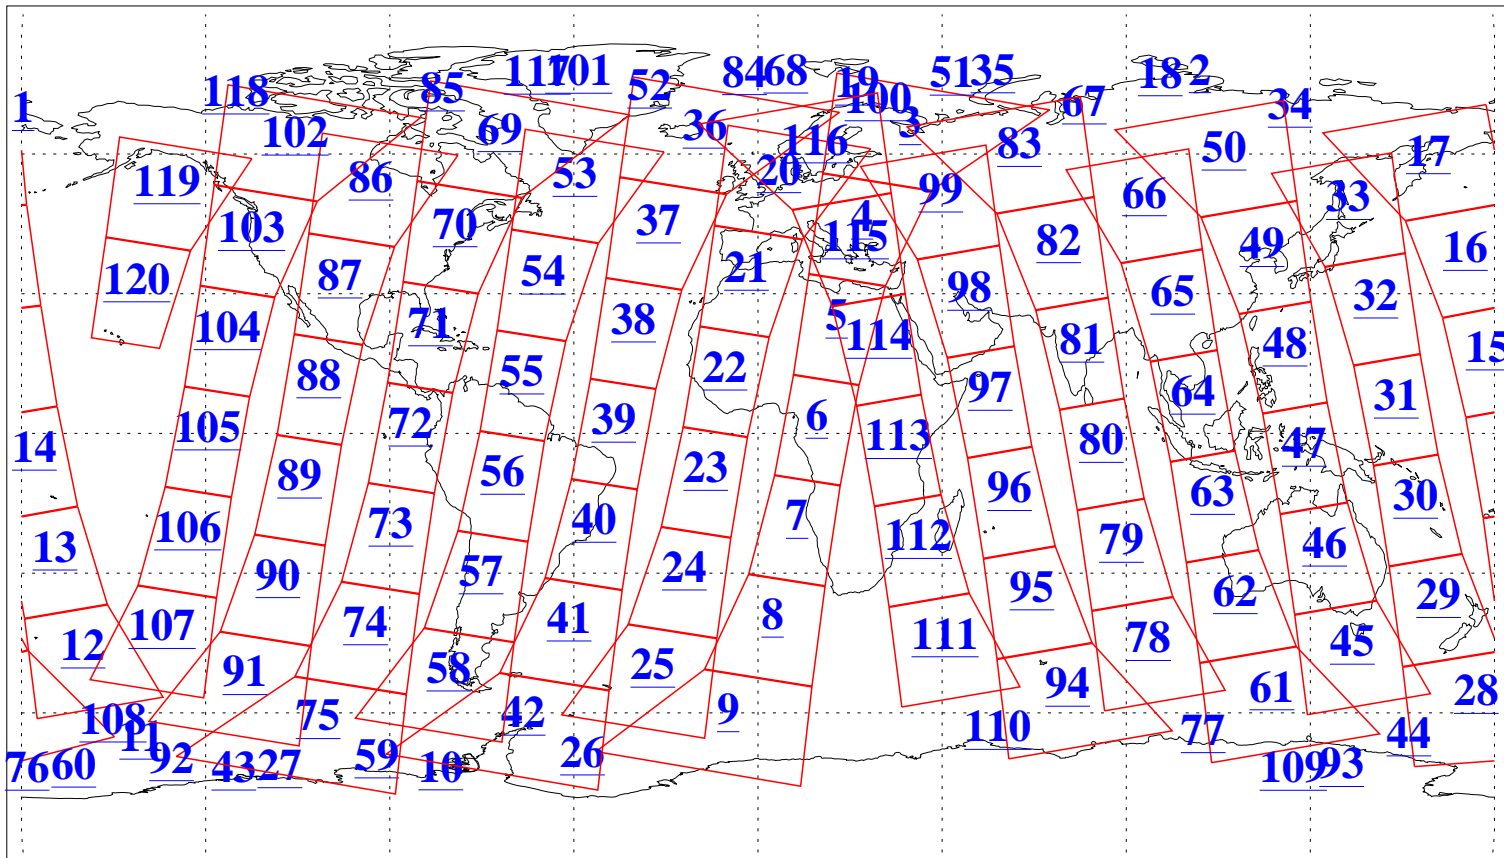

L1B Availability
AMSU Granules: 240
HSB Granules: 0
AIRS Granules: 240

9 Nov 2015
DoY 313
Aqua Day 4937
Granules: 1 to 120

Granules: 121 to 240

Legend: AMSU Available, HSB Available, AIRS Available

L1B Availability
AMSU Granules: 240
HSB Granules: 0
AIRS Granules: 240

9 Nov 2015
DoY 313
Aqua Day 4937

Ascending Granules

Descending Granules

Legend: AMSU Available, HSB Available, AIRS Available

L1B Availability
 AMSU Granules: 240
 HSB Granules: 0
 AIRS Granules: 240

9 Nov 2015
 DoY 313
 Aqua Day 4937

Northern Hemisphere Granules

Southern Hemisphere Granules

Legend: AMSU Available, HSB Available, AIRS Available