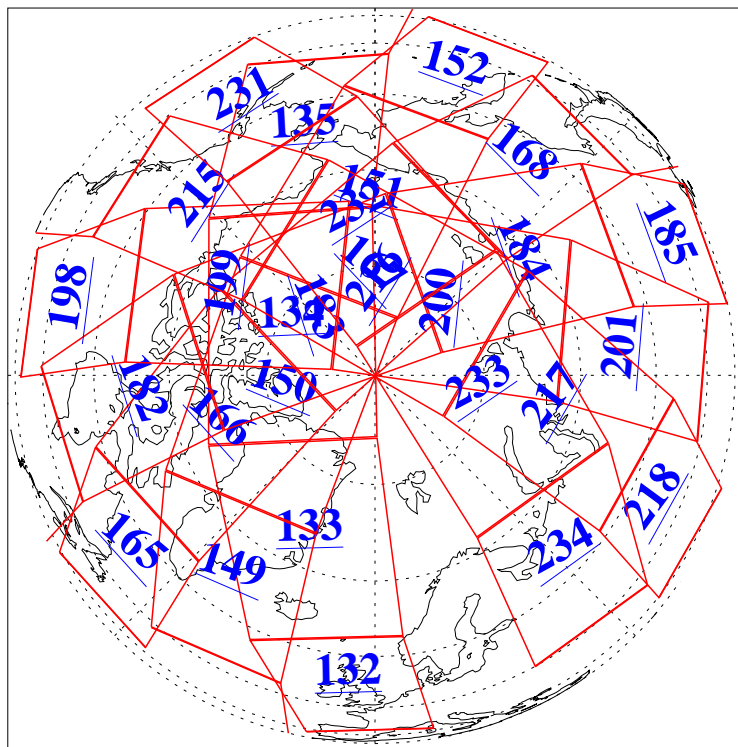

9 Nov 2015
DoY 313
Aqua Day 4937

Ascending Granules

Descending Granules

Legend: AMSU Available, HSB Available, AIRS Available

L1B Availability
 AMSU Granules: 240
 HSB Granules: 0
 AIRS Granules: 240

9 Nov 2015
 DoY 313
 Aqua Day 4937

Northern Hemisphere Granules

Southern Hemisphere Granules

Legend: AMSU Available, HSB Available, AIRS Available