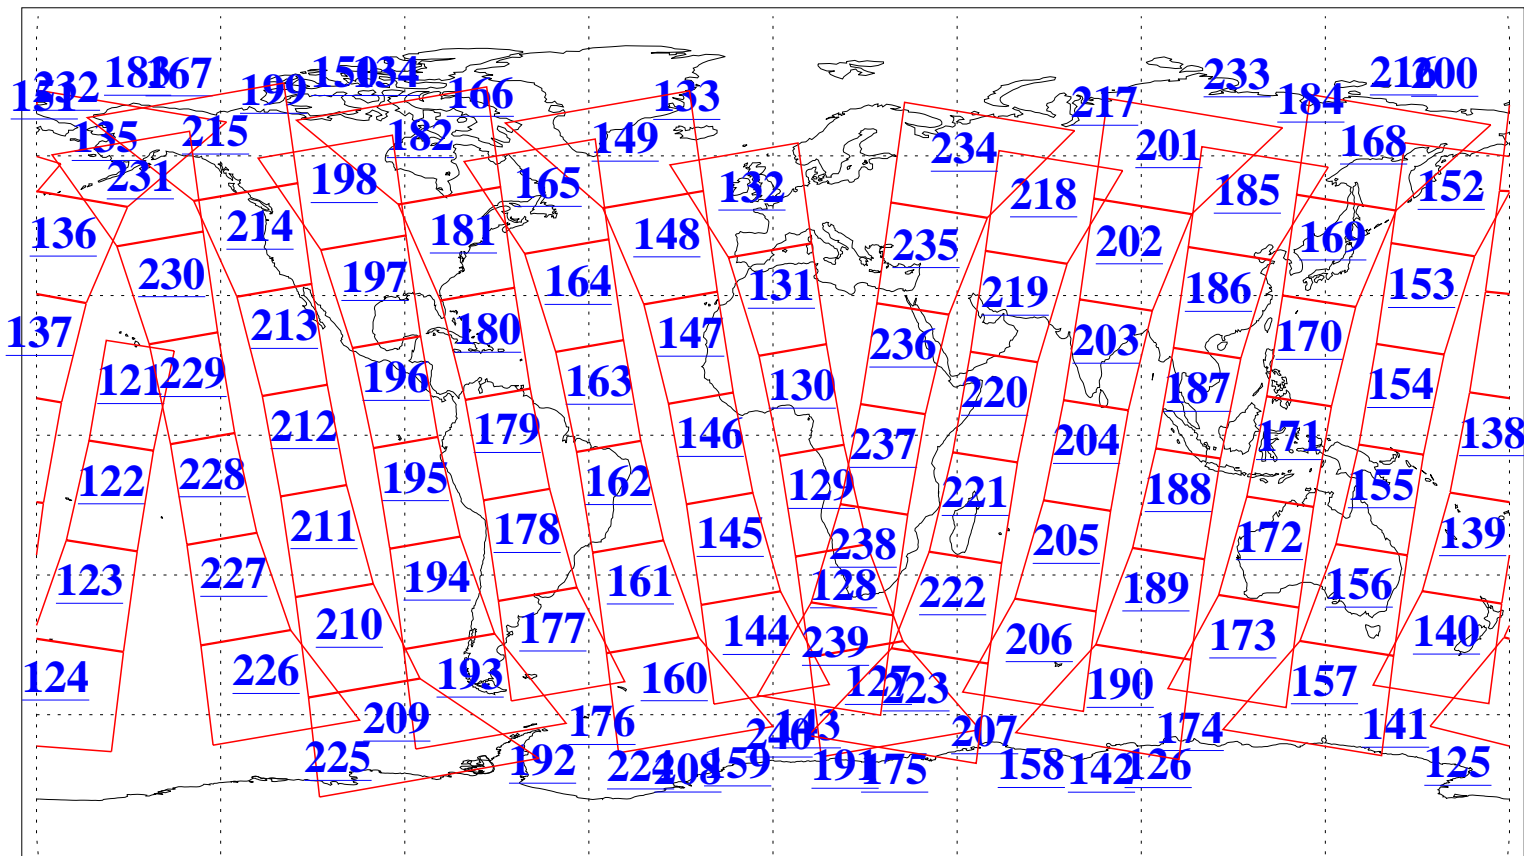

L1B Availability
AMSU Granules: 240
HSB Granules: 0
AIRS Granules: 240

9 Nov 2015
DoY 313
Aqua Day 4937
Granules: 1 to 120

Granules: 121 to 240

Legend: AMSU Available, HSB Available, AIRS Available

L1B Availability
AMSU Granules: 240
HSB Granules: 0
AIRS Granules: 240

9 Nov 2015
DoY 313
Aqua Day 4937

Ascending Granules

Descending Granules

Legend: AMSU Available, HSB Available, AIRS Available

L1B Availability
 AMSU Granules: 240
 HSB Granules: 0
 AIRS Granules: 240

9 Nov 2015
 DoY 313
 Aqua Day 4937

Northern Hemisphere Granules

Southern Hemisphere Granules

Legend: AMSU Available, HSB Available, AIRS Available