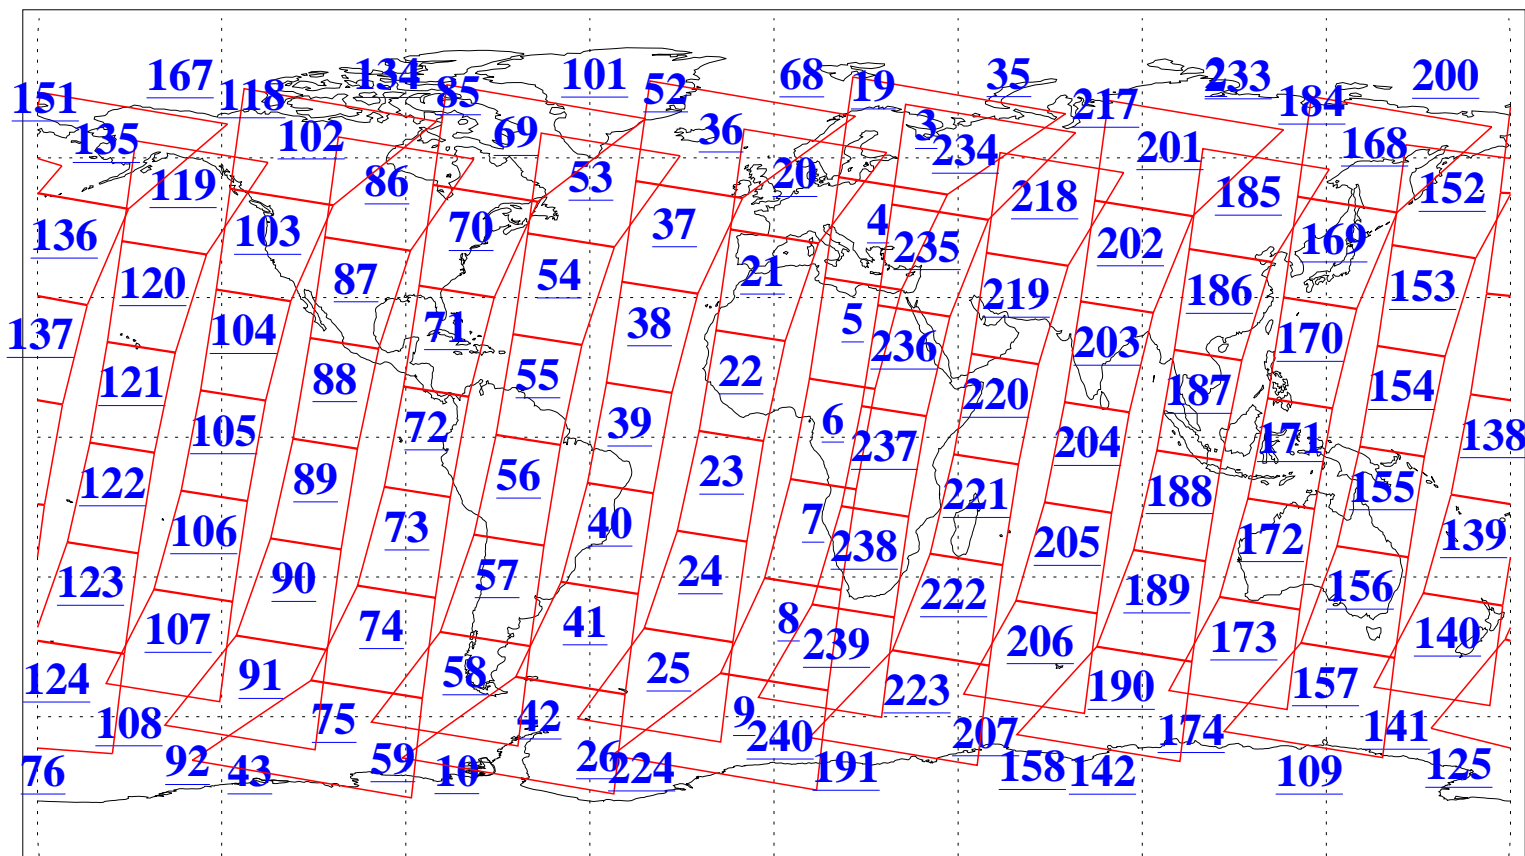

L1B Availability
AMSU Granules: 240
HSB Granules: 0
AIRS Granules: 240

9 Nov 2015
DoY 313
Aqua Day 4937
Granules: 1 to 120

Granules: 121 to 240

Legend: AMSU Available, HSB Available, AIRS Available

L1B Availability
AMSU Granules: 240
HSB Granules: 0
AIRS Granules: 240

9 Nov 2015
DoY 313
Aqua Day 4937

Ascending Granules

Descending Granules

Legend: AMSU Available, HSB Available, AIRS Available

L1B Availability
 AMSU Granules: 240
 HSB Granules: 0
 AIRS Granules: 240

9 Nov 2015
 DoY 313
 Aqua Day 4937

Northern Hemisphere Granules

Southern Hemisphere Granules

Legend: AMSU Available, HSB Available, AIRS Available