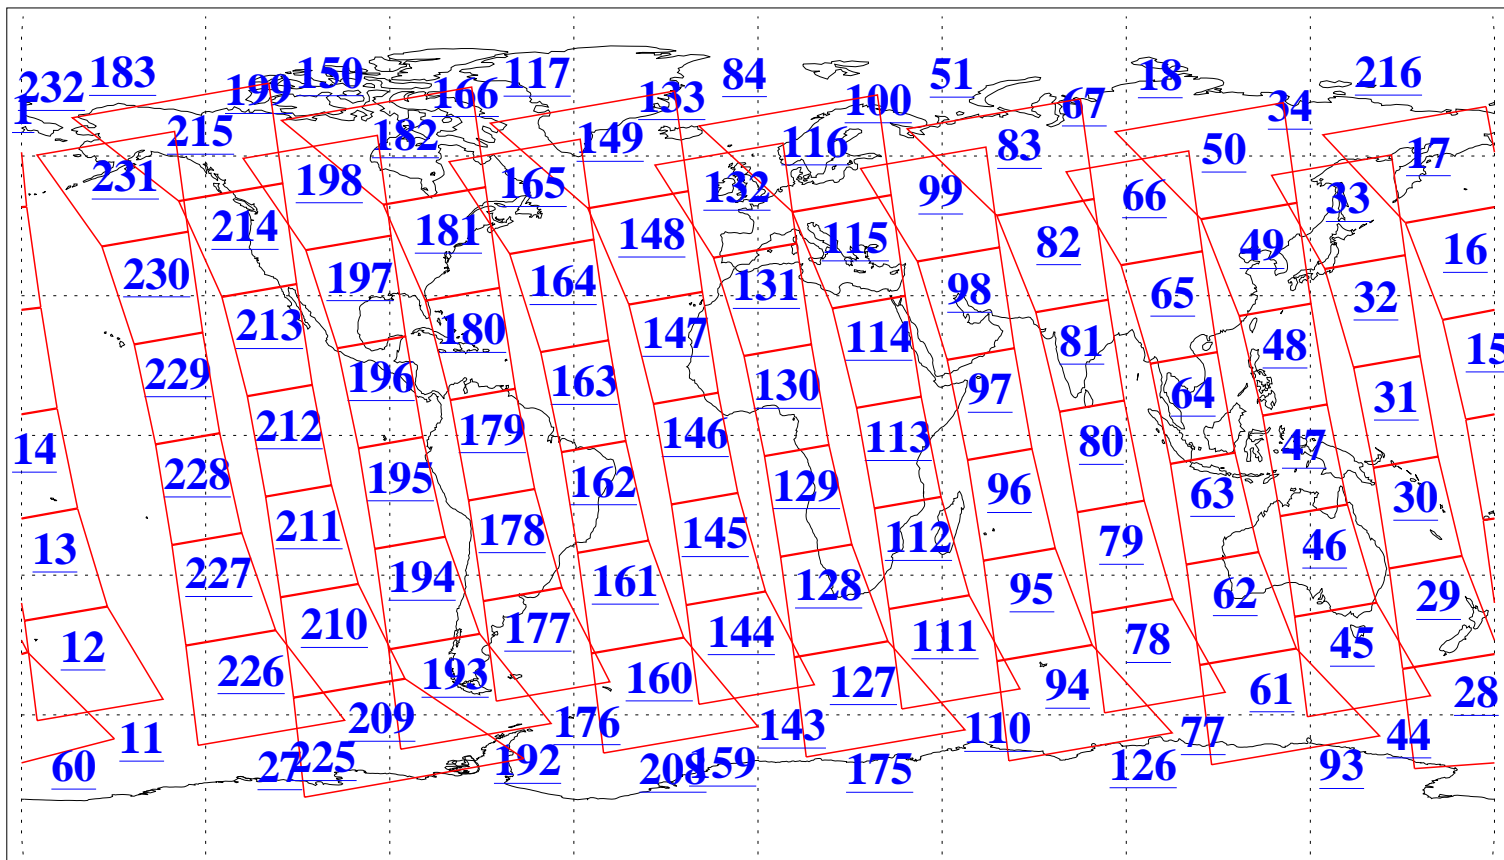

L1B Availability
AMSU Granules: 240
HSB Granules: 0
AIRS Granules: 240

9 Nov 2015
DoY 313
Aqua Day 4937
Granules: 1 to 120

Granules: 121 to 240

Legend: AMSU Available, HSB Available, AIRS Available

L1B Availability
AMSU Granules: 240
HSB Granules: 0
AIRS Granules: 240

9 Nov 2015
DoY 313
Aqua Day 4937

Ascending Granules

Descending Granules

Legend: AMSU Available, HSB Available, AIRS Available

L1B Availability
 AMSU Granules: 240
 HSB Granules: 0
 AIRS Granules: 240

9 Nov 2015
 DoY 313
 Aqua Day 4937

Northern Hemisphere Granules

Southern Hemisphere Granules

Legend: AMSU Available, HSB Available, AIRS Available