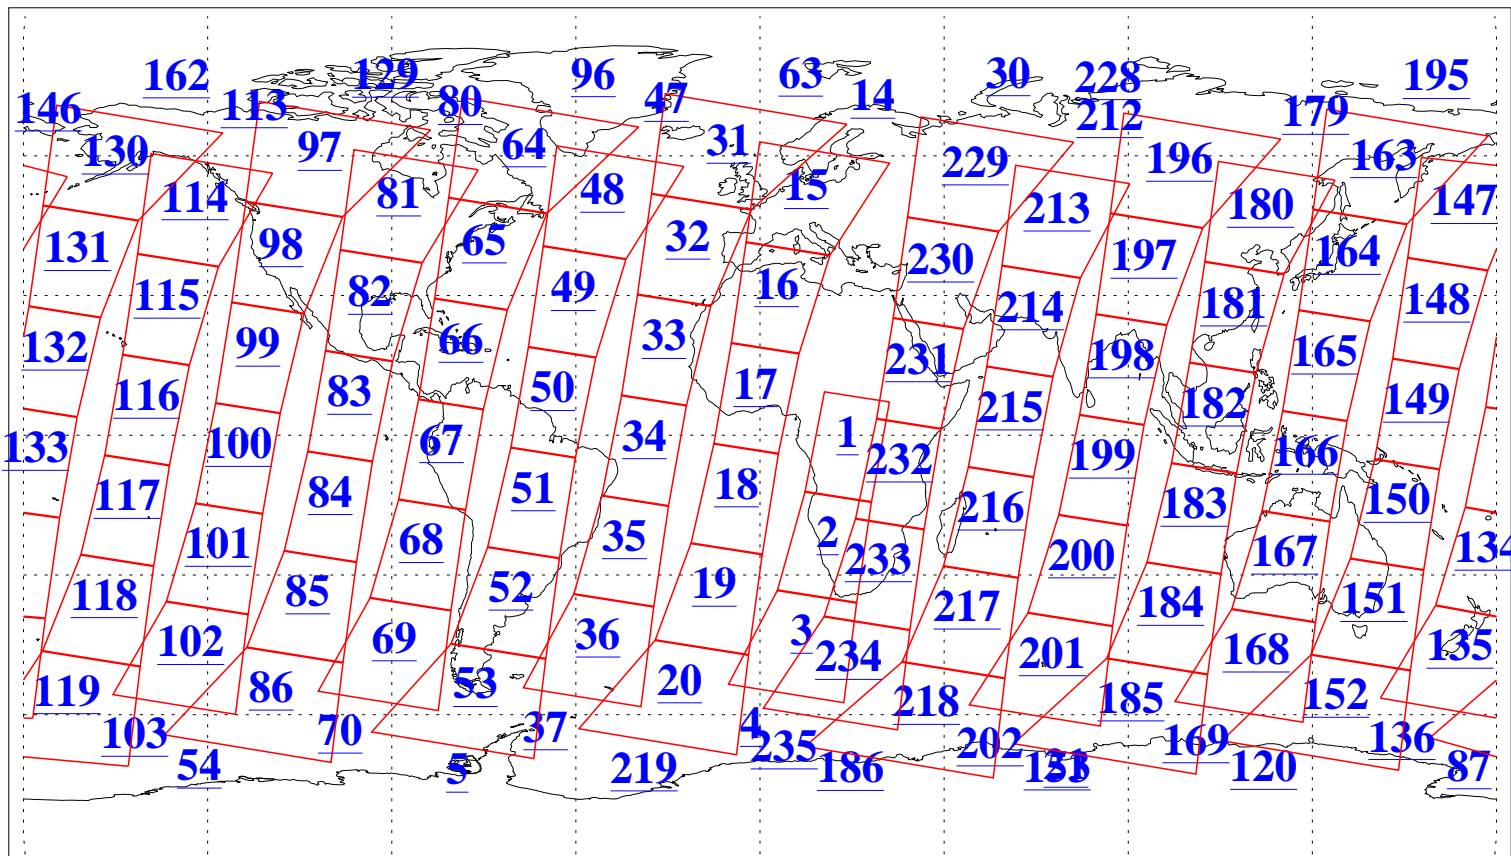

L1B Availability
AMSU Granules: 240
HSB Granules: 0
AIRS Granules: 240

6 Nov 2015
DoY 310
Aqua Day 4934
Granules: 1 to 120

Granules: 121 to 240

Legend: AMSU Available, HSB Available, AIRS Available

L1B Availability
AMSU Granules: 240
HSB Granules: 0
AIRS Granules: 240

6 Nov 2015
DoY 310
Aqua Day 4934
Ascending Granules

Descending Granules

Legend: AMSU Available, HSB Available, AIRS Available

L1B Availability
 AMSU Granules: 240
 HSB Granules: 0
 AIRS Granules: 240

6 Nov 2015
 DoY 310
 Aqua Day 4934

Northern Hemisphere Granules

Southern Hemisphere Granules

Legend: AMSU Available, HSB Available, AIRS Available