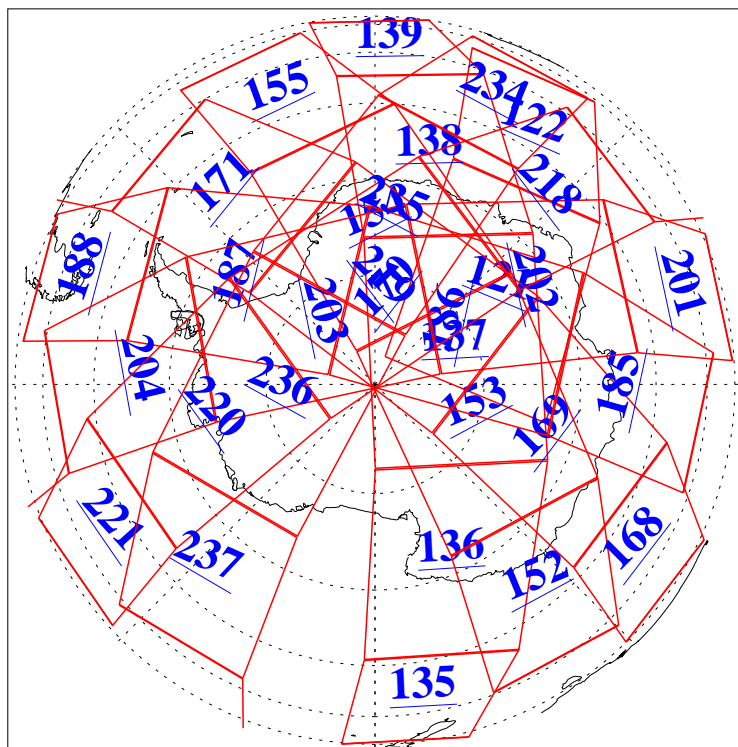

L1B Availability
AMSU Granules: 240
HSB Granules: 0
AIRS Granules: 240

6 Nov 2015
DoY 310
Aqua Day 4934
Granules: 1 to 120

Granules: 121 to 240

Legend: AMSU Available, HSB Available, AIRS Available

L1B Availability
AMSU Granules: 240
HSB Granules: 0
AIRS Granules: 240

6 Nov 2015
DoY 310
Aqua Day 4934
Ascending Granules

Descending Granules

Legend: AMSU Available, HSB Available, AIRS Available

L1B Availability
 AMSU Granules: 240
 HSB Granules: 0
 AIRS Granules: 240

6 Nov 2015
 DoY 310
 Aqua Day 4934

Northern Hemisphere Granules

Southern Hemisphere Granules

Legend: AMSU Available, HSB Available, AIRS Available