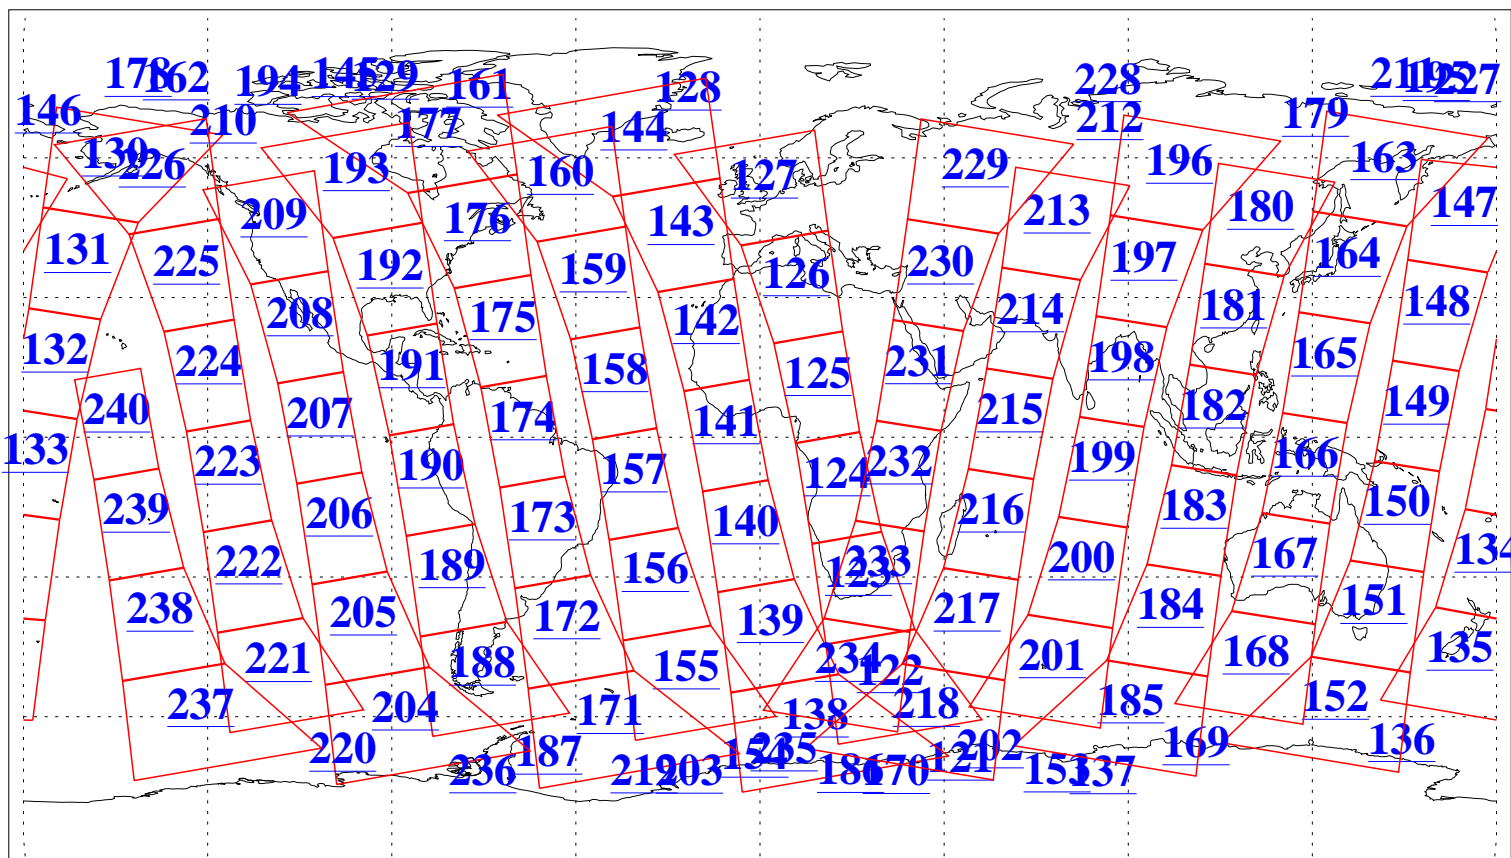

L1B Availability
AMSU Granules: 240
HSB Granules: 0
AIRS Granules: 240

6 Nov 2015
DoY 310
Aqua Day 4934
Granules: 1 to 120

Granules: 121 to 240

Legend: AMSU Available, HSB Available, AIRS Available

L1B Availability
AMSU Granules: 240
HSB Granules: 0
AIRS Granules: 240

6 Nov 2015
DoY 310
Aqua Day 4934
Ascending Granules

Descending Granules

Legend: AMSU Available, HSB Available, AIRS Available

L1B Availability
 AMSU Granules: 240
 HSB Granules: 0
 AIRS Granules: 240

6 Nov 2015
 DoY 310
 Aqua Day 4934

Northern Hemisphere Granules

Southern Hemisphere Granules

Legend: AMSU Available, HSB Available, AIRS Available