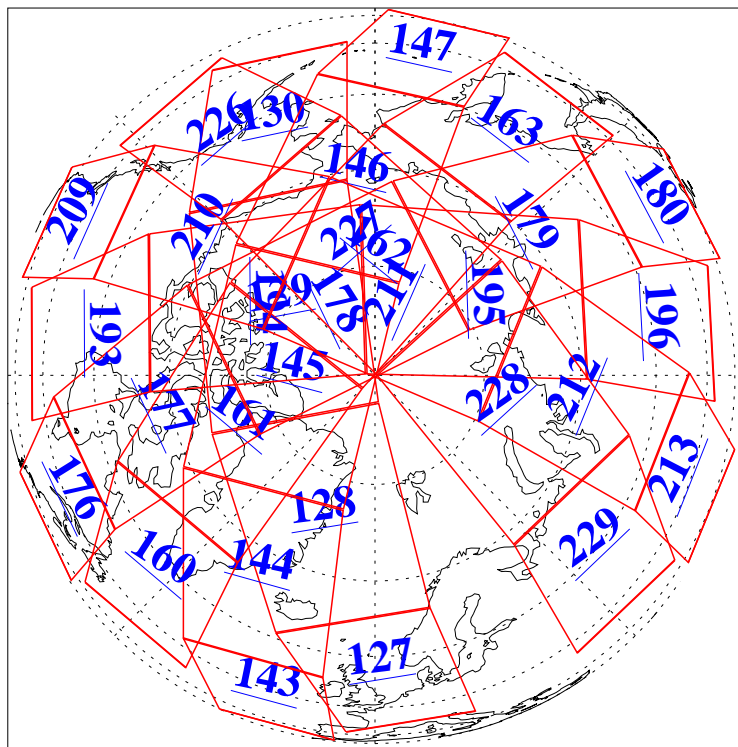

L1B Availability
AMSU Granules: 240
HSB Granules: 0
AIRS Granules: 240

6 Nov 2015
DoY 310
Aqua Day 4934
Granules: 1 to 120

Granules: 121 to 240

Legend: AMSU Available, HSB Available, AIRS Available

L1B Availability
AMSU Granules: 240
HSB Granules: 0
AIRS Granules: 240

6 Nov 2015
DoY 310
Aqua Day 4934
Ascending Granules

Descending Granules

Legend: AMSU Available, HSB Available, AIRS Available

L1B Availability
 AMSU Granules: 240
 HSB Granules: 0
 AIRS Granules: 240

6 Nov 2015
 DoY 310
 Aqua Day 4934

Northern Hemisphere Granules

Southern Hemisphere Granules

Legend: AMSU Available, HSB Available, AIRS Available