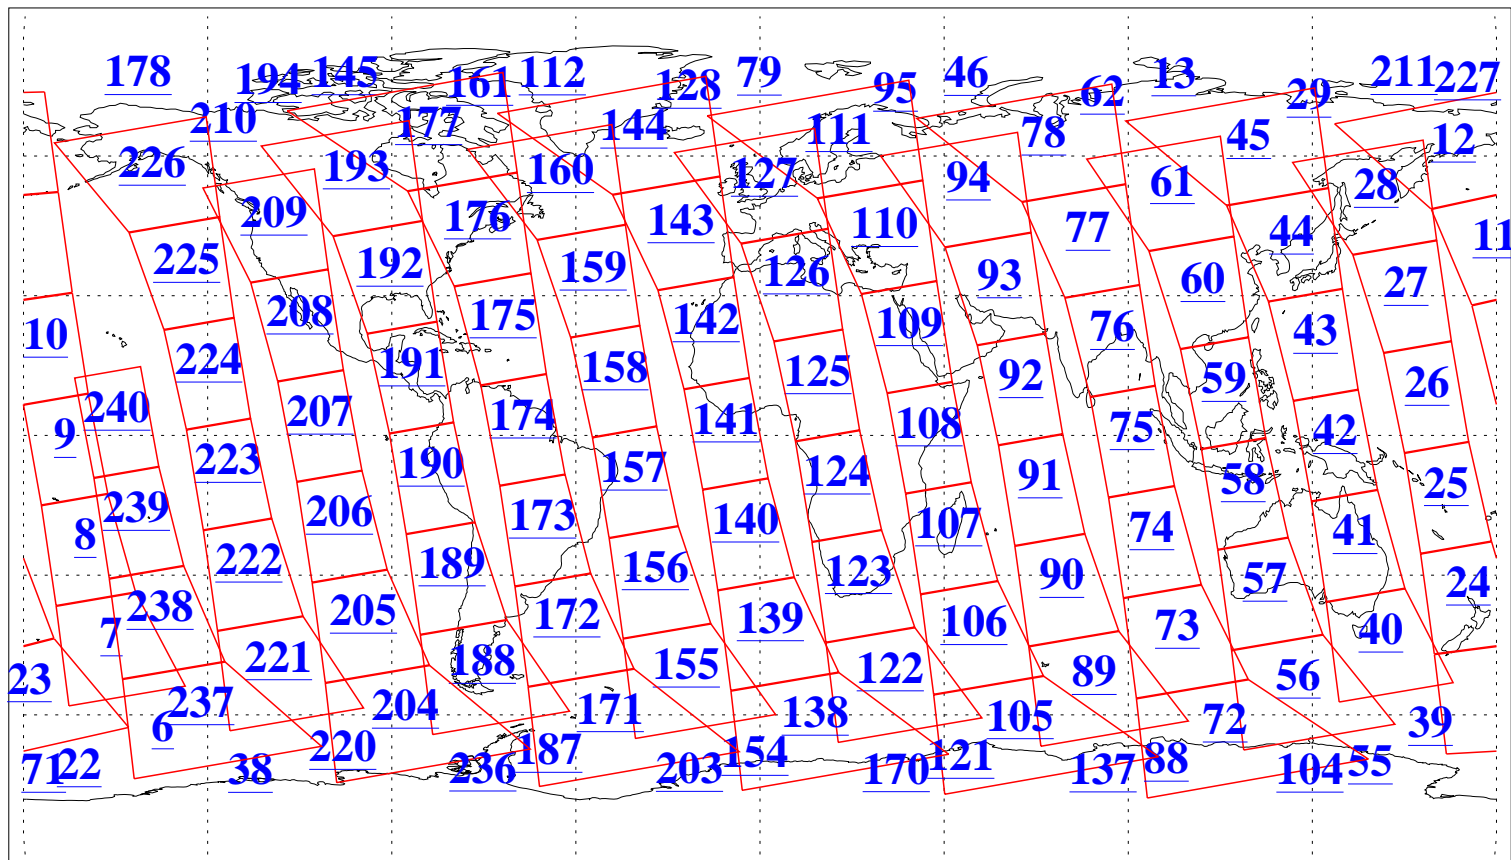

L1B Availability
AMSU Granules: 240
HSB Granules: 0
AIRS Granules: 240

6 Nov 2015
DoY 310
Aqua Day 4934
Granules: 1 to 120

Granules: 121 to 240

Legend: AMSU Available, HSB Available, AIRS Available

L1B Availability
AMSU Granules: 240
HSB Granules: 0
AIRS Granules: 240

6 Nov 2015
DoY 310
Aqua Day 4934
Ascending Granules

Descending Granules

Legend: AMSU Available, HSB Available, AIRS Available

L1B Availability
 AMSU Granules: 240
 HSB Granules: 0
 AIRS Granules: 240

6 Nov 2015
 DoY 310
 Aqua Day 4934

Northern Hemisphere Granules

Southern Hemisphere Granules

Legend: AMSU Available, HSB Available, AIRS Available