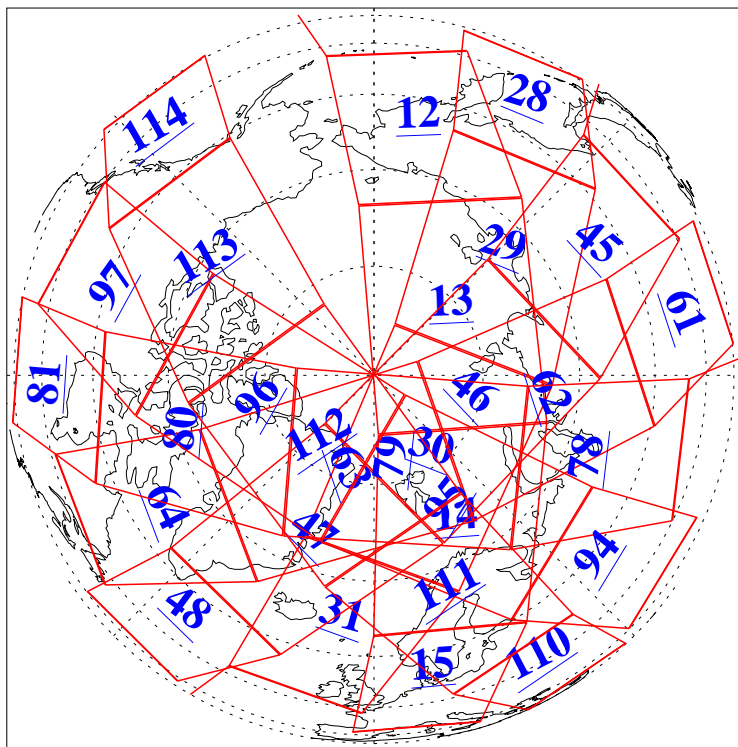

L1B Availability
AMSU Granules: 240
HSB Granules: 0
AIRS Granules: 240

6 Nov 2015
DoY 310
Aqua Day 4934
Granules: 1 to 120

Granules: 121 to 240

Legend: AMSU Available, HSB Available, AIRS Available

L1B Availability
AMSU Granules: 240
HSB Granules: 0
AIRS Granules: 240

6 Nov 2015
DoY 310
Aqua Day 4934
Ascending Granules

Descending Granules

Legend: AMSU Available, HSB Available, AIRS Available

L1B Availability
 AMSU Granules: 240
 HSB Granules: 0
 AIRS Granules: 240

6 Nov 2015
 DoY 310
 Aqua Day 4934

Northern Hemisphere Granules

Southern Hemisphere Granules

Legend: AMSU Available, HSB Available, AIRS Available