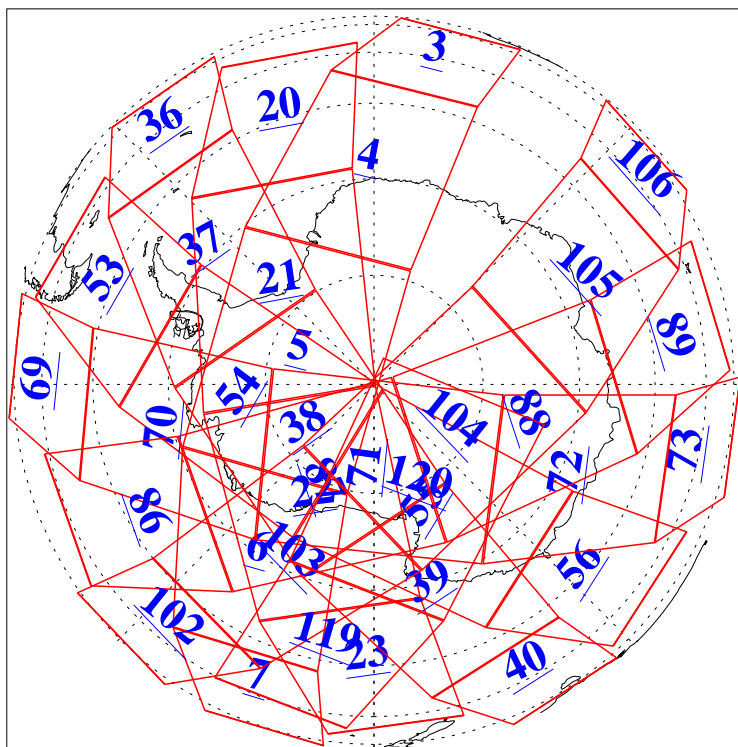

L1B Availability
AMSU Granules: 240
HSB Granules: 0
AIRS Granules: 240

6 Nov 2015
DoY 310
Aqua Day 4934
Granules: 1 to 120

Granules: 121 to 240

Legend: AMSU Available, HSB Available, AIRS Available

L1B Availability
AMSU Granules: 240
HSB Granules: 0
AIRS Granules: 240

6 Nov 2015
DoY 310
Aqua Day 4934
Ascending Granules

Descending Granules

Legend: AMSU Available, HSB Available, AIRS Available

L1B Availability
 AMSU Granules: 240
 HSB Granules: 0
 AIRS Granules: 240

6 Nov 2015
 DoY 310
 Aqua Day 4934

Northern Hemisphere Granules

Southern Hemisphere Granules

Legend: AMSU Available, HSB Available, AIRS Available