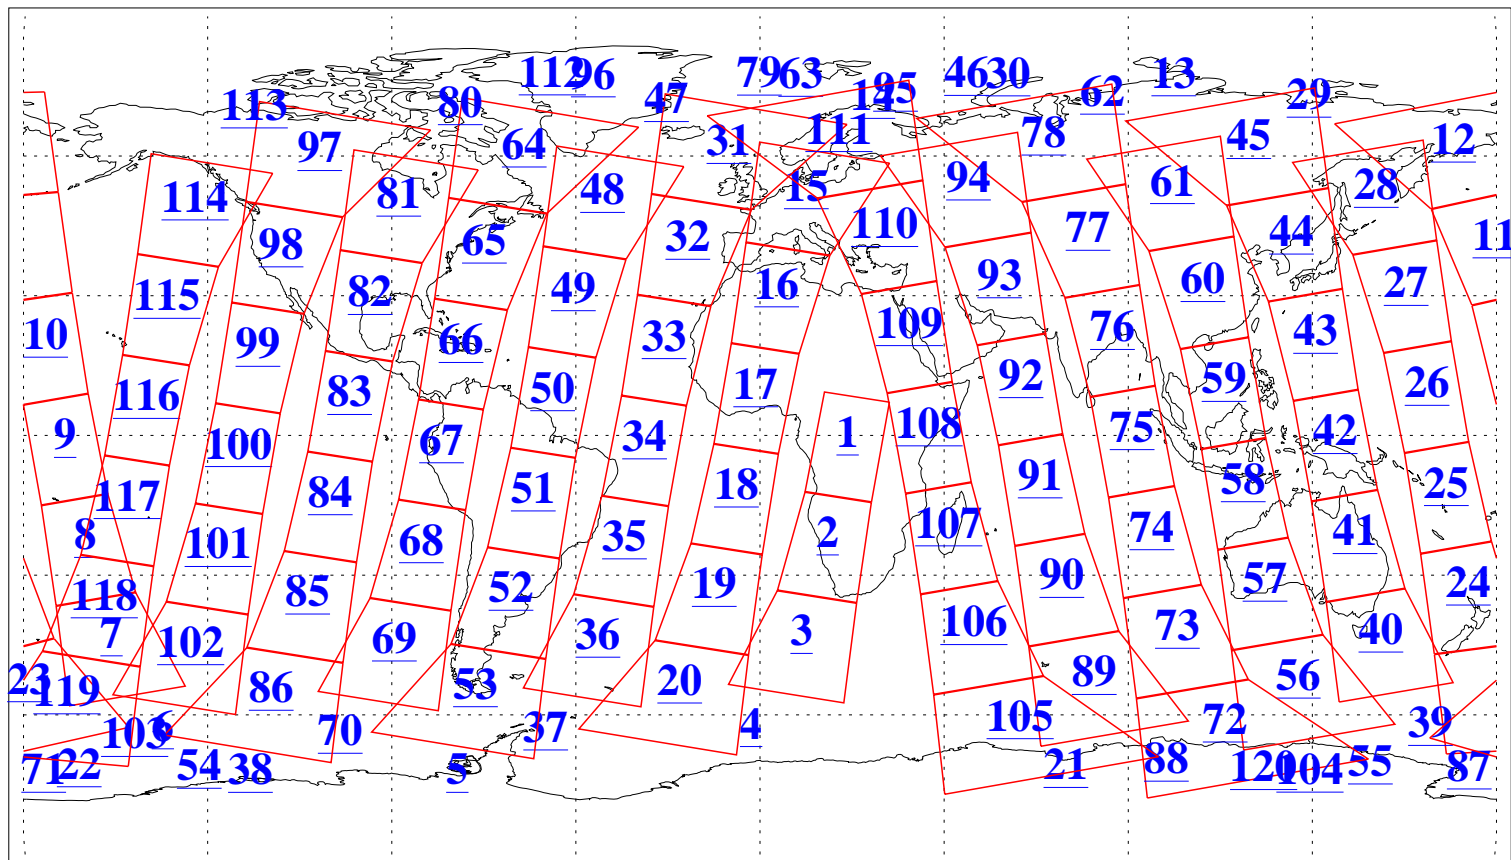

L1B Availability
AMSU Granules: 240
HSB Granules: 0
AIRS Granules: 240

6 Nov 2015
DoY 310
Aqua Day 4934
Granules: 1 to 120

Granules: 121 to 240

Legend: AMSU Available, HSB Available, AIRS Available

L1B Availability
AMSU Granules: 240
HSB Granules: 0
AIRS Granules: 240

6 Nov 2015
DoY 310
Aqua Day 4934
Ascending Granules

Descending Granules

Legend: AMSU Available, HSB Available, AIRS Available

L1B Availability
 AMSU Granules: 240
 HSB Granules: 0
 AIRS Granules: 240

6 Nov 2015
 DoY 310
 Aqua Day 4934

Northern Hemisphere Granules

Southern Hemisphere Granules

Legend: AMSU Available, HSB Available, AIRS Available