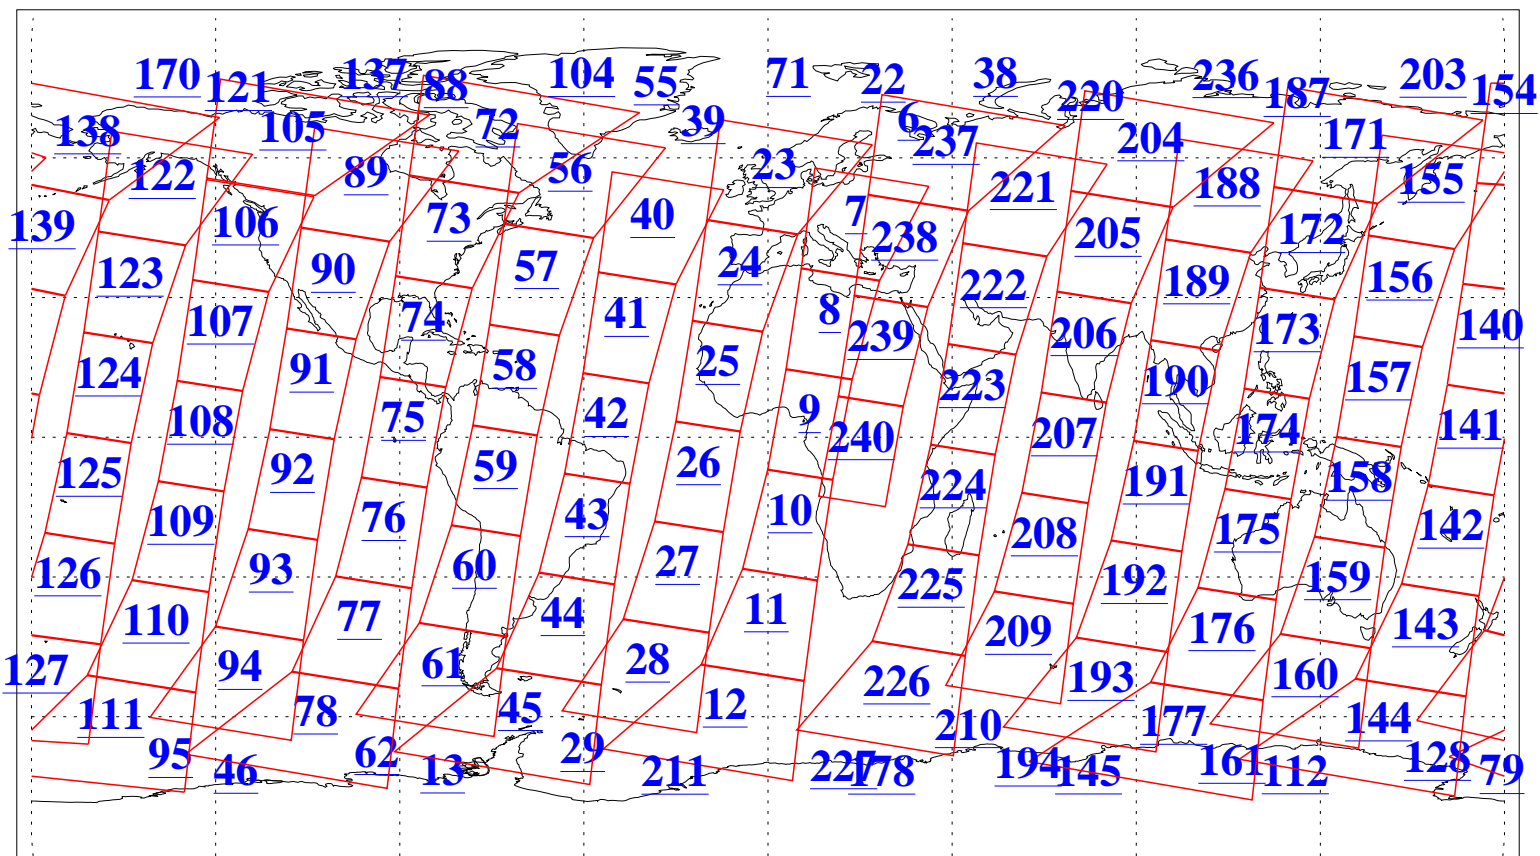

L1B Availability
AMSU Granules: 240
HSB Granules: 0
AIRS Granules: 240

29 Oct 2015
DoY 302
Aqua Day 4926
Granules: 1 to 120

Granules: 121 to 240

Legend: AMSU Available, HSB Available, AIRS Available

L1B Availability
AMSU Granules: 240
HSB Granules: 0
AIRS Granules: 240

29 Oct 2015
DoY 302
Aqua Day 4926

Ascending Granules

Descending Granules

Legend: AMSU Available, HSB Available, AIRS Available

L1B Availability
 AMSU Granules: 240
 HSB Granules: 0
 AIRS Granules: 240

29 Oct 2015
 DoY 302
 Aqua Day 4926

Northern Hemisphere Granules

Southern Hemisphere Granules

Legend: AMSU Available, HSB Available, AIRS Available