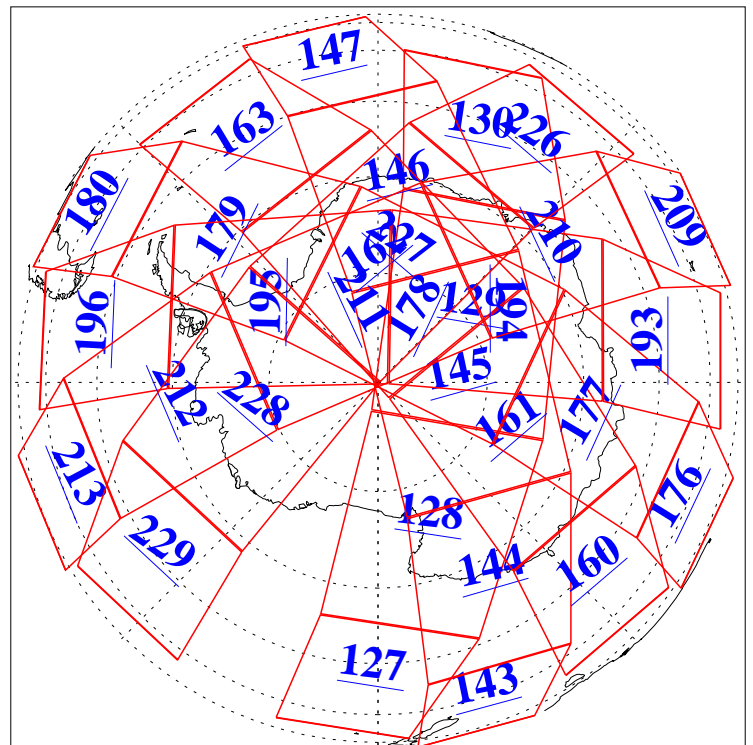

29 Oct 2015
DoY 302
Aqua Day 4926

Ascending Granules

Descending Granules

Legend: AMSU Available, HSB Available, AIRS Available

L1B Availability
 AMSU Granules: 240
 HSB Granules: 0
 AIRS Granules: 240

29 Oct 2015
 DoY 302
 Aqua Day 4926

Northern Hemisphere Granules

Southern Hemisphere Granules

Legend: AMSU Available, HSB Available, AIRS Available