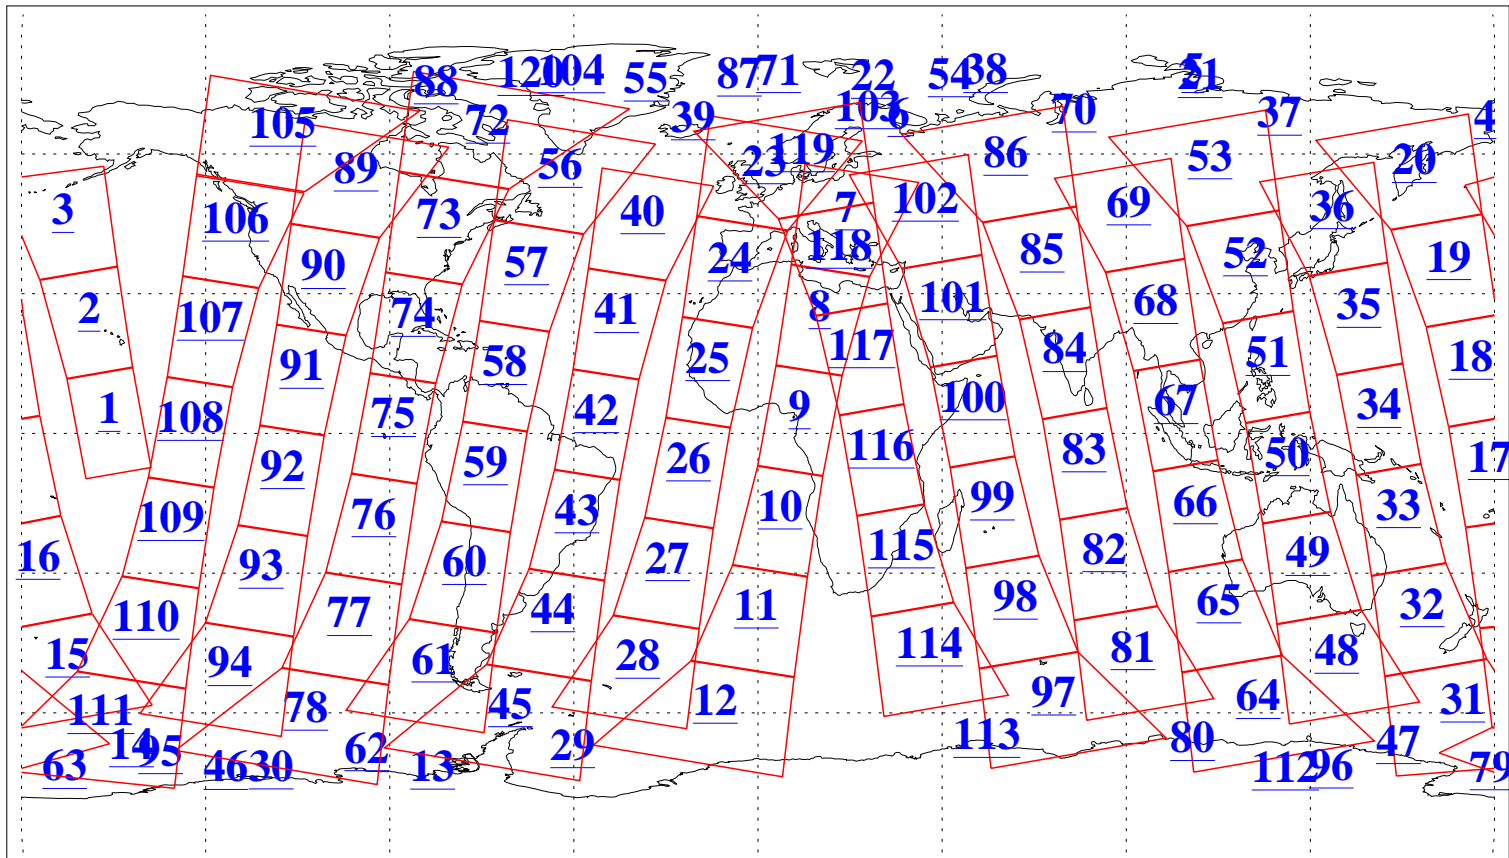

L1B Availability
AMSU Granules: 240
HSB Granules: 0
AIRS Granules: 240

29 Oct 2015
DoY 302
Aqua Day 4926
Granules: 1 to 120

Granules: 121 to 240

Legend: AMSU Available, HSB Available, AIRS Available

L1B Availability
AMSU Granules: 240
HSB Granules: 0
AIRS Granules: 240

29 Oct 2015
DoY 302
Aqua Day 4926

Ascending Granules

Descending Granules

Legend: AMSU Available, HSB Available, AIRS Available

L1B Availability
 AMSU Granules: 240
 HSB Granules: 0
 AIRS Granules: 240

29 Oct 2015
 DoY 302
 Aqua Day 4926

Northern Hemisphere Granules

Southern Hemisphere Granules

Legend: AMSU Available, HSB Available, AIRS Available