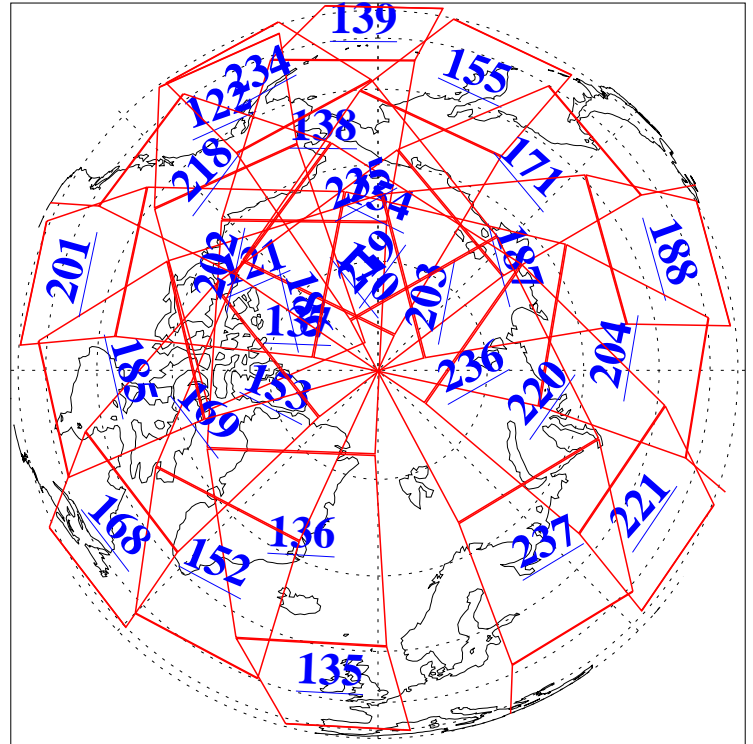

29 Oct 2015
DoY 302
Aqua Day 4926

Ascending Granules

Descending Granules

Legend: AMSU Available, HSB Available, AIRS Available

L1B Availability
 AMSU Granules: 240
 HSB Granules: 0
 AIRS Granules: 240

29 Oct 2015
 DoY 302
 Aqua Day 4926

Northern Hemisphere Granules

Southern Hemisphere Granules

Legend: AMSU Available, HSB Available, AIRS Available