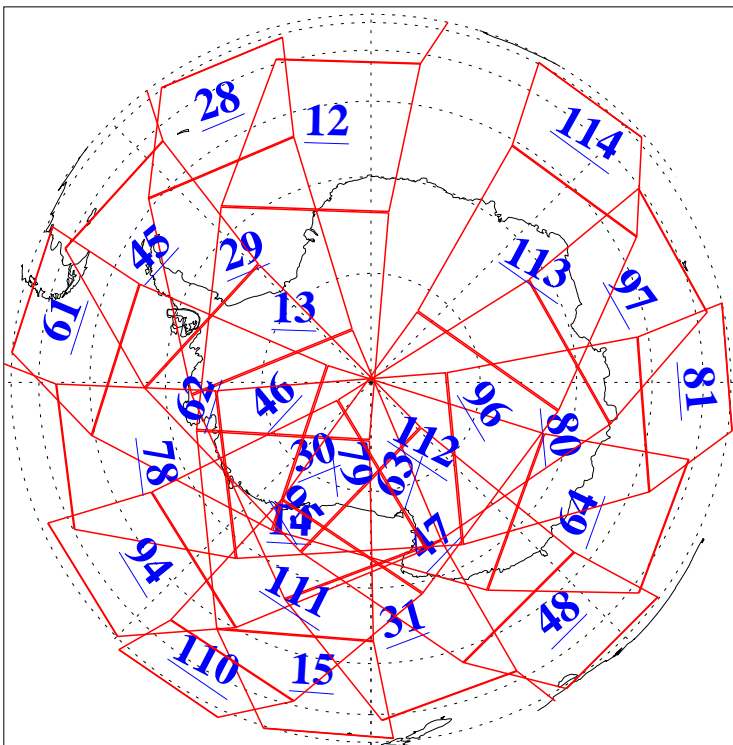

L1B Availability
AMSU Granules: 240
HSB Granules: 0
AIRS Granules: 240

29 Oct 2015
DoY 302
Aqua Day 4926
Granules: 1 to 120

Granules: 121 to 240

Legend: AMSU Available, HSB Available, AIRS Available

L1B Availability
AMSU Granules: 240
HSB Granules: 0
AIRS Granules: 240

29 Oct 2015
DoY 302
Aqua Day 4926

Ascending Granules

Descending Granules

Legend: AMSU Available, HSB Available, AIRS Available

L1B Availability
 AMSU Granules: 240
 HSB Granules: 0
 AIRS Granules: 240

29 Oct 2015
 DoY 302
 Aqua Day 4926

Northern Hemisphere Granules

Southern Hemisphere Granules

Legend: AMSU Available, HSB Available, AIRS Available