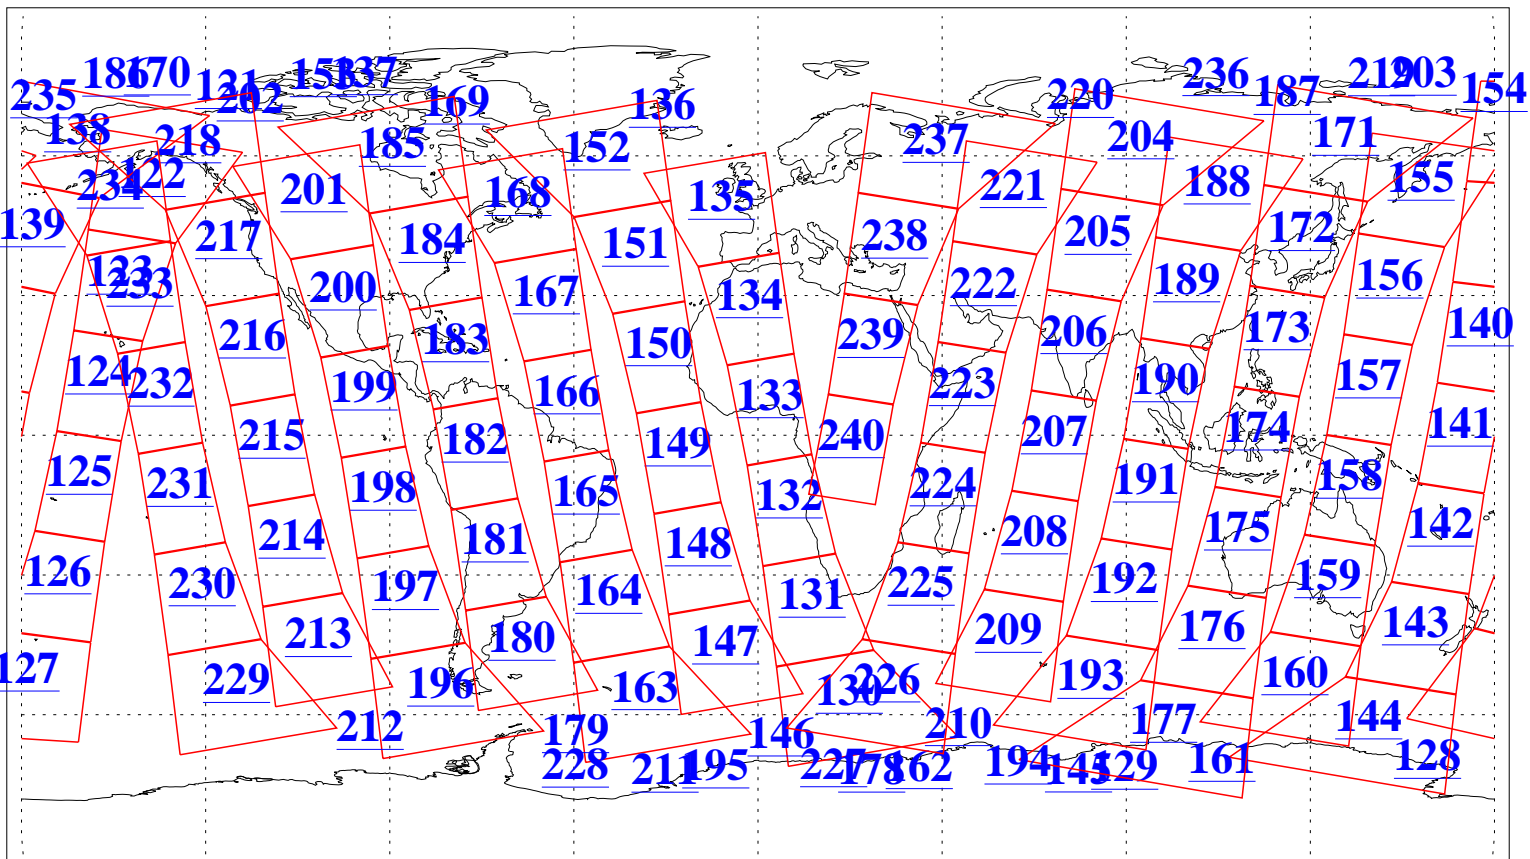

L1B Availability
AMSU Granules: 240
HSB Granules: 0
AIRS Granules: 240

29 Oct 2015
DoY 302
Aqua Day 4926
Granules: 1 to 120

Granules: 121 to 240

Legend: AMSU Available, HSB Available, AIRS Available

L1B Availability
AMSU Granules: 240
HSB Granules: 0
AIRS Granules: 240

29 Oct 2015
DoY 302
Aqua Day 4926

Ascending Granules

Descending Granules

Legend: AMSU Available, HSB Available, AIRS Available

L1B Availability
 AMSU Granules: 240
 HSB Granules: 0
 AIRS Granules: 240

29 Oct 2015
 DoY 302
 Aqua Day 4926

Northern Hemisphere Granules

Southern Hemisphere Granules

Legend: AMSU Available, HSB Available, AIRS Available