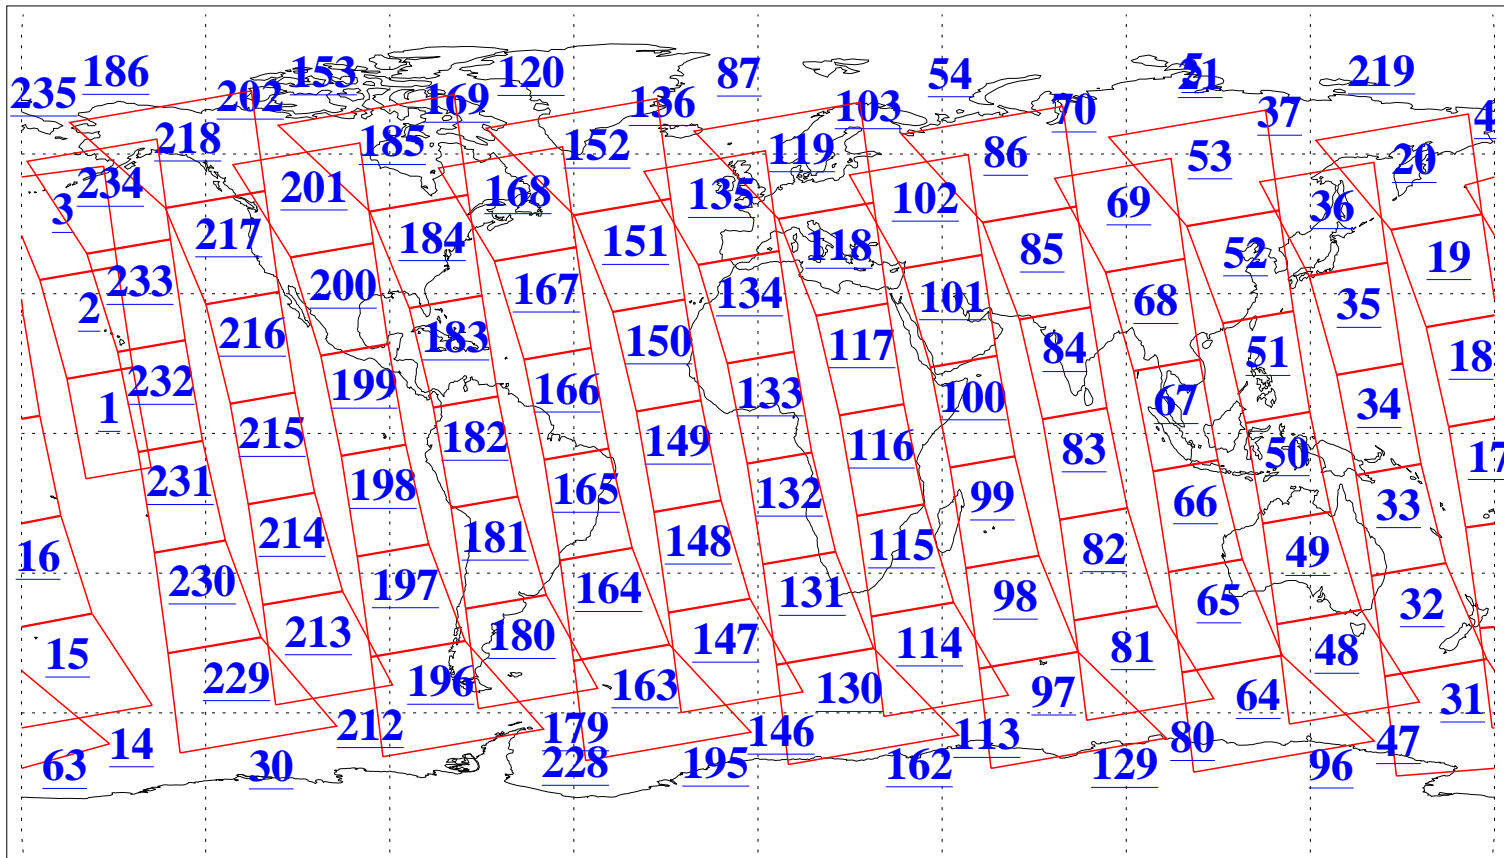

L1B Availability
AMSU Granules: 240
HSB Granules: 0
AIRS Granules: 240

29 Oct 2015
DoY 302
Aqua Day 4926
Granules: 1 to 120

Granules: 121 to 240

Legend: AMSU Available, HSB Available, AIRS Available

L1B Availability
AMSU Granules: 240
HSB Granules: 0
AIRS Granules: 240

29 Oct 2015
DoY 302
Aqua Day 4926

Ascending Granules

Descending Granules

Legend: AMSU Available, HSB Available, AIRS Available

L1B Availability
 AMSU Granules: 240
 HSB Granules: 0
 AIRS Granules: 240

29 Oct 2015
 DoY 302
 Aqua Day 4926

Northern Hemisphere Granules

Southern Hemisphere Granules

Legend: AMSU Available, HSB Available, AIRS Available