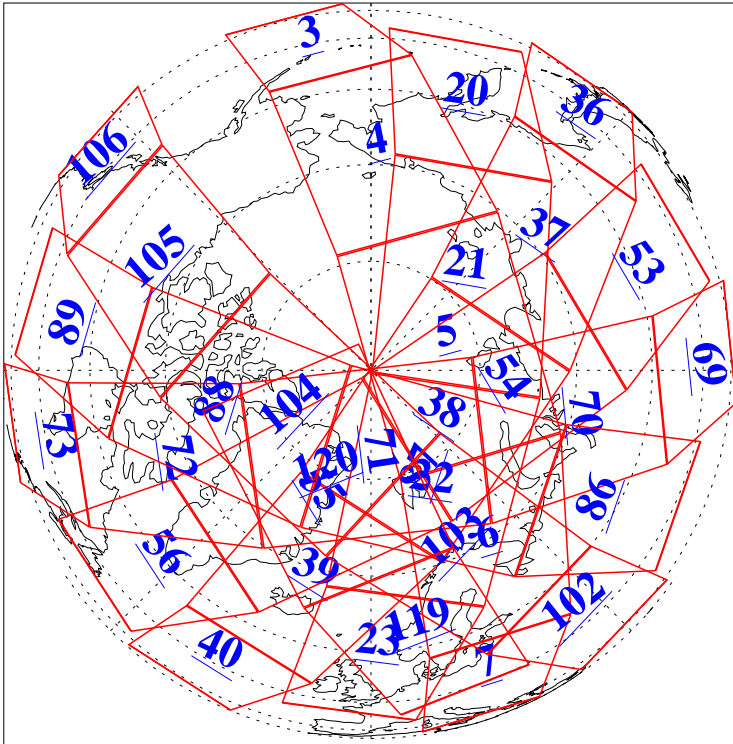

L1B Availability
AMSU Granules: 240
HSB Granules: 0
AIRS Granules: 240

29 Oct 2015
DoY 302
Aqua Day 4926
Granules: 1 to 120

Granules: 121 to 240

Legend: AMSU Available, HSB Available, AIRS Available

L1B Availability
AMSU Granules: 240
HSB Granules: 0
AIRS Granules: 240

29 Oct 2015
DoY 302
Aqua Day 4926

Ascending Granules

Descending Granules

Legend: AMSU Available, HSB Available, AIRS Available

L1B Availability
 AMSU Granules: 240
 HSB Granules: 0
 AIRS Granules: 240

29 Oct 2015
 DoY 302
 Aqua Day 4926

Northern Hemisphere Granules

Southern Hemisphere Granules

Legend: AMSU Available, HSB Available, AIRS Available