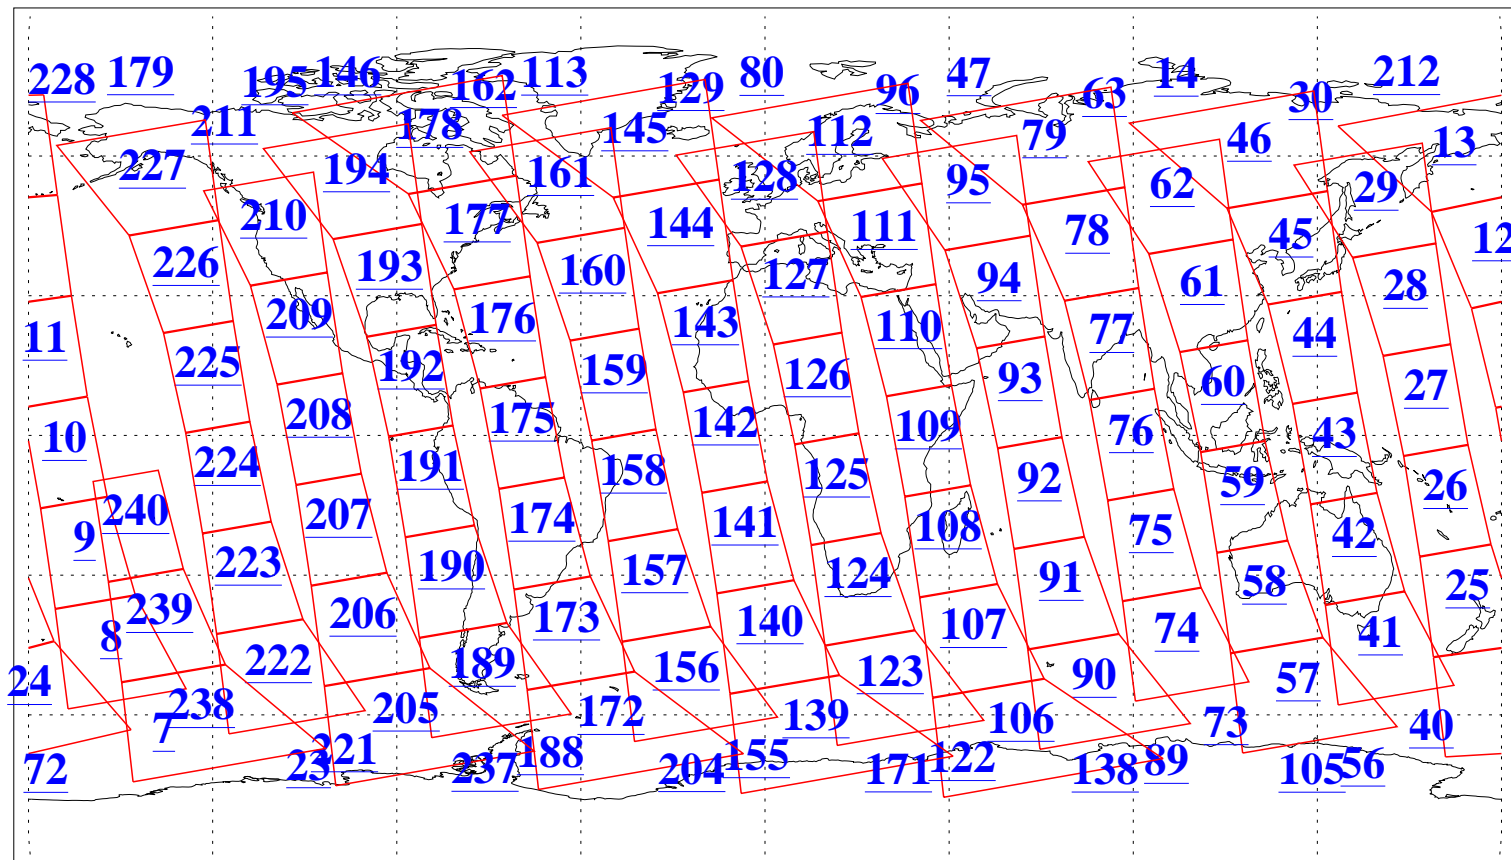

L1B Availability
AMSU Granules: 240
HSB Granules: 0
AIRS Granules: 240

28 Oct 2015
DoY 301
Aqua Day 4925
Granules: 1 to 120

Granules: 121 to 240

Legend: AMSU Available, HSB Available, AIRS Available

L1B Availability
AMSU Granules: 240
HSB Granules: 0
AIRS Granules: 240

28 Oct 2015
DoY 301
Aqua Day 4925

Ascending Granules

Descending Granules

Legend: AMSU Available, HSB Available, AIRS Available

L1B Availability
 AMSU Granules: 240
 HSB Granules: 0
 AIRS Granules: 240

28 Oct 2015
 DoY 301
 Aqua Day 4925

Northern Hemisphere Granules

Southern Hemisphere Granules

Legend: AMSU Available, HSB Available, AIRS Available