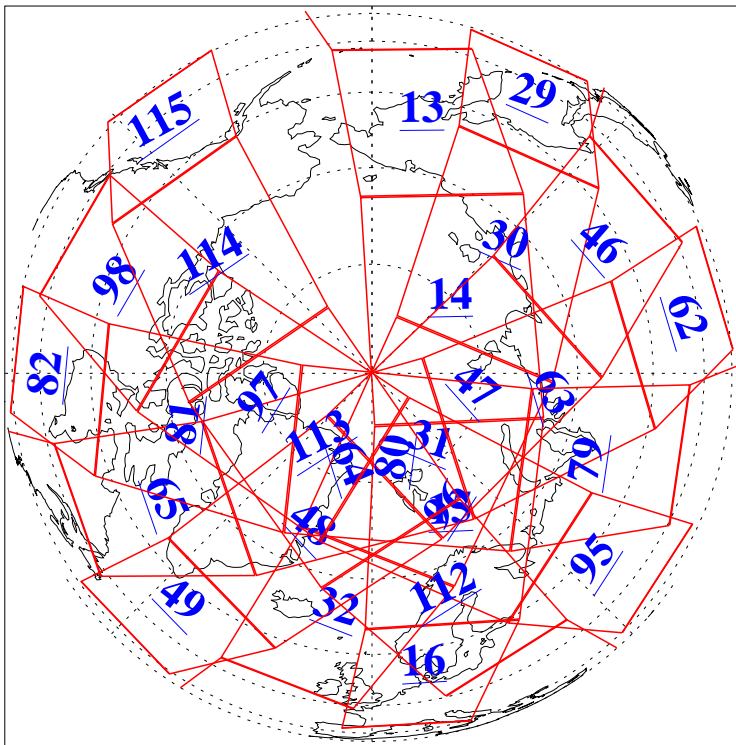

L1B Availability
AMSU Granules: 240
HSB Granules: 0
AIRS Granules: 240

28 Oct 2015
DoY 301
Aqua Day 4925
Granules: 1 to 120

Granules: 121 to 240

Legend: AMSU Available, HSB Available, AIRS Available

L1B Availability
AMSU Granules: 240
HSB Granules: 0
AIRS Granules: 240

28 Oct 2015
DoY 301
Aqua Day 4925

Ascending Granules

Descending Granules

Legend: AMSU Available, HSB Available, AIRS Available

L1B Availability
 AMSU Granules: 240
 HSB Granules: 0
 AIRS Granules: 240

28 Oct 2015
 DoY 301
 Aqua Day 4925

Northern Hemisphere Granules

Southern Hemisphere Granules

Legend: AMSU Available, HSB Available, AIRS Available