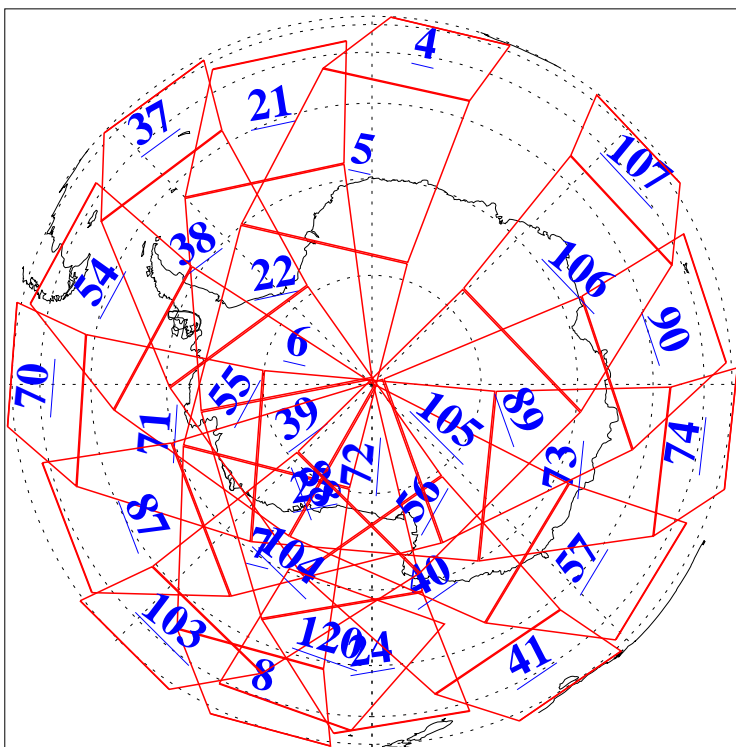

L1B Availability
AMSU Granules: 240
HSB Granules: 0
AIRS Granules: 240

28 Oct 2015
DoY 301
Aqua Day 4925
Granules: 1 to 120

Granules: 121 to 240

Legend: AMSU Available, HSB Available, AIRS Available

L1B Availability
AMSU Granules: 240
HSB Granules: 0
AIRS Granules: 240

28 Oct 2015
DoY 301
Aqua Day 4925

Ascending Granules

Descending Granules

Legend: AMSU Available, HSB Available, AIRS Available

L1B Availability
 AMSU Granules: 240
 HSB Granules: 0
 AIRS Granules: 240

28 Oct 2015
 DoY 301
 Aqua Day 4925

Northern Hemisphere Granules

Southern Hemisphere Granules

Legend: AMSU Available, HSB Available, AIRS Available