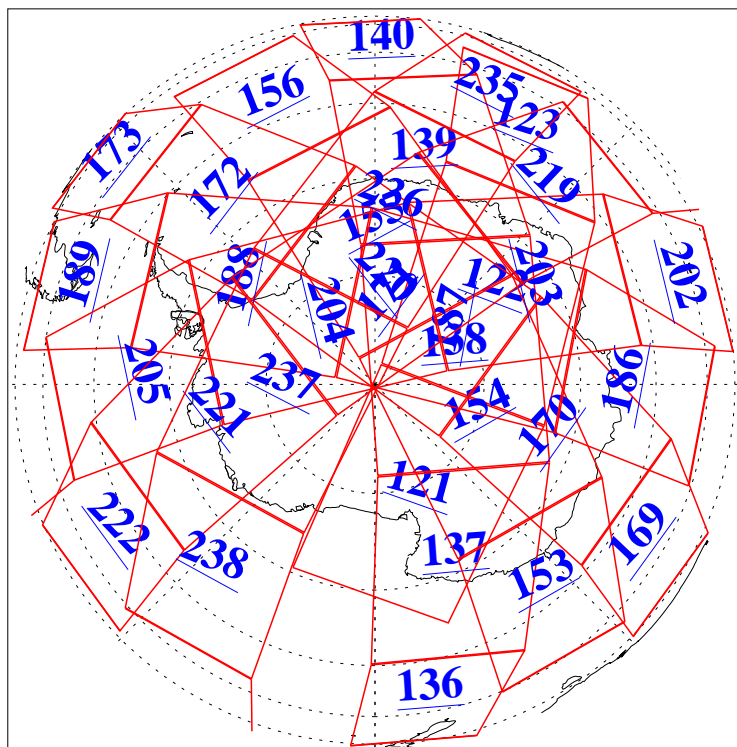

28 Oct 2015
DoY 301
Aqua Day 4925

Ascending Granules

Descending Granules

Legend: AMSU Available, HSB Available, AIRS Available

L1B Availability
 AMSU Granules: 240
 HSB Granules: 0
 AIRS Granules: 240

28 Oct 2015
 DoY 301
 Aqua Day 4925

Northern Hemisphere Granules

Southern Hemisphere Granules

Legend: AMSU Available, HSB Available, AIRS Available