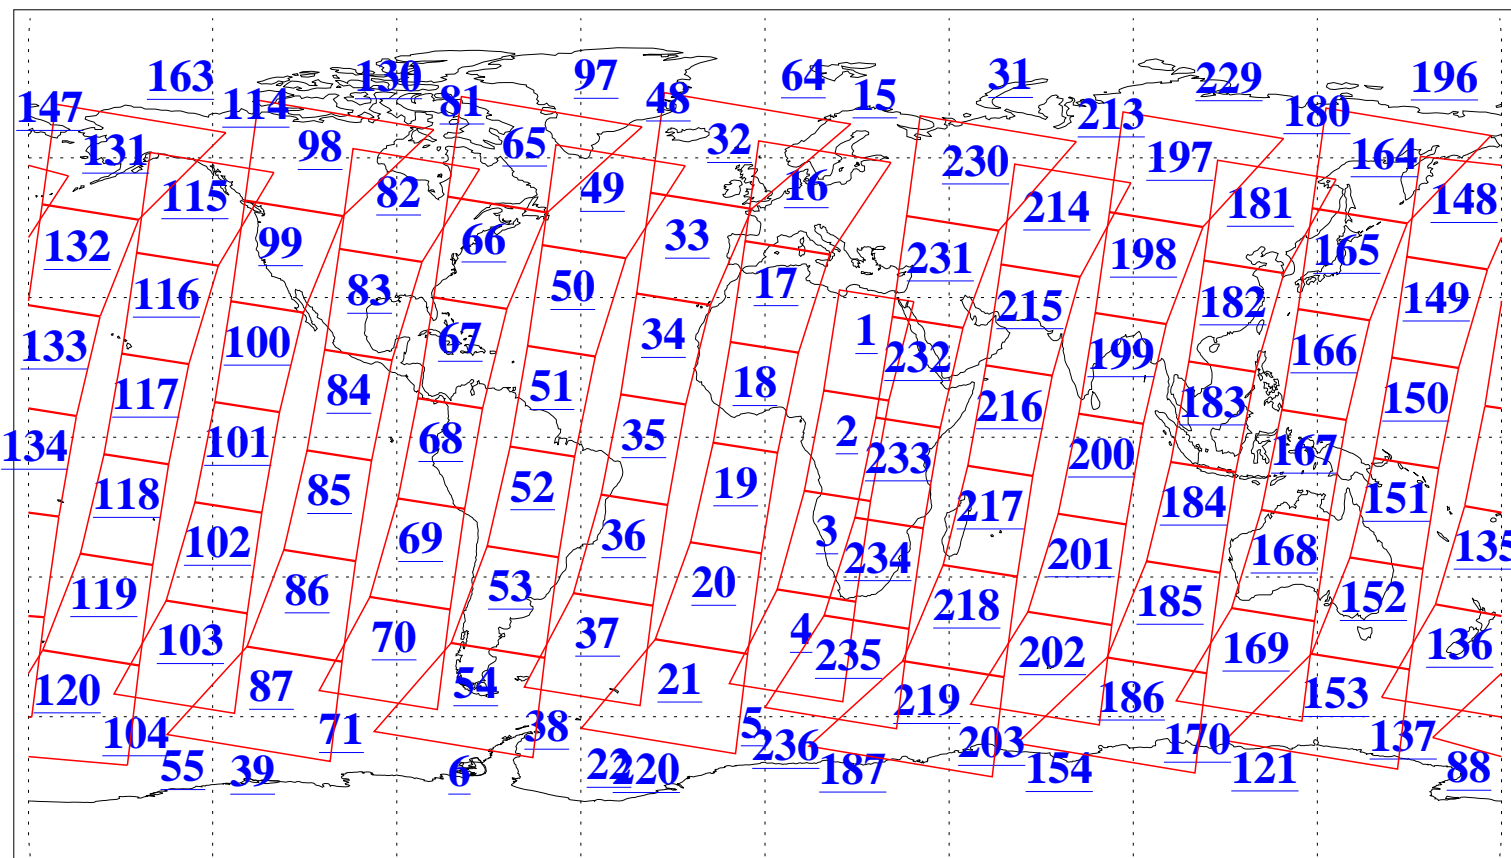

L1B Availability
AMSU Granules: 240
HSB Granules: 0
AIRS Granules: 240

28 Oct 2015
DoY 301
Aqua Day 4925
Granules: 1 to 120

Granules: 121 to 240

Legend: AMSU Available, HSB Available, AIRS Available

L1B Availability
AMSU Granules: 240
HSB Granules: 0
AIRS Granules: 240

28 Oct 2015
DoY 301
Aqua Day 4925

Ascending Granules

Descending Granules

Legend: AMSU Available, HSB Available, AIRS Available

L1B Availability
 AMSU Granules: 240
 HSB Granules: 0
 AIRS Granules: 240

28 Oct 2015
 DoY 301
 Aqua Day 4925

Northern Hemisphere Granules

Southern Hemisphere Granules

Legend: AMSU Available, HSB Available, AIRS Available