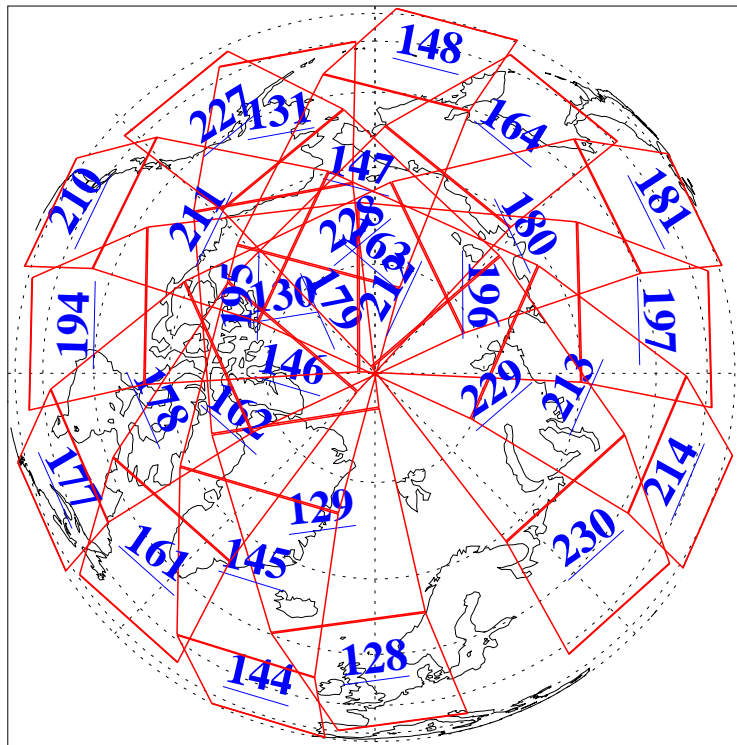

28 Oct 2015
DoY 301
Aqua Day 4925

Ascending Granules

Descending Granules

Legend: AMSU Available, HSB Available, AIRS Available

L1B Availability
 AMSU Granules: 240
 HSB Granules: 0
 AIRS Granules: 240

28 Oct 2015
 DoY 301
 Aqua Day 4925

Northern Hemisphere Granules

Southern Hemisphere Granules

Legend: AMSU Available, HSB Available, AIRS Available