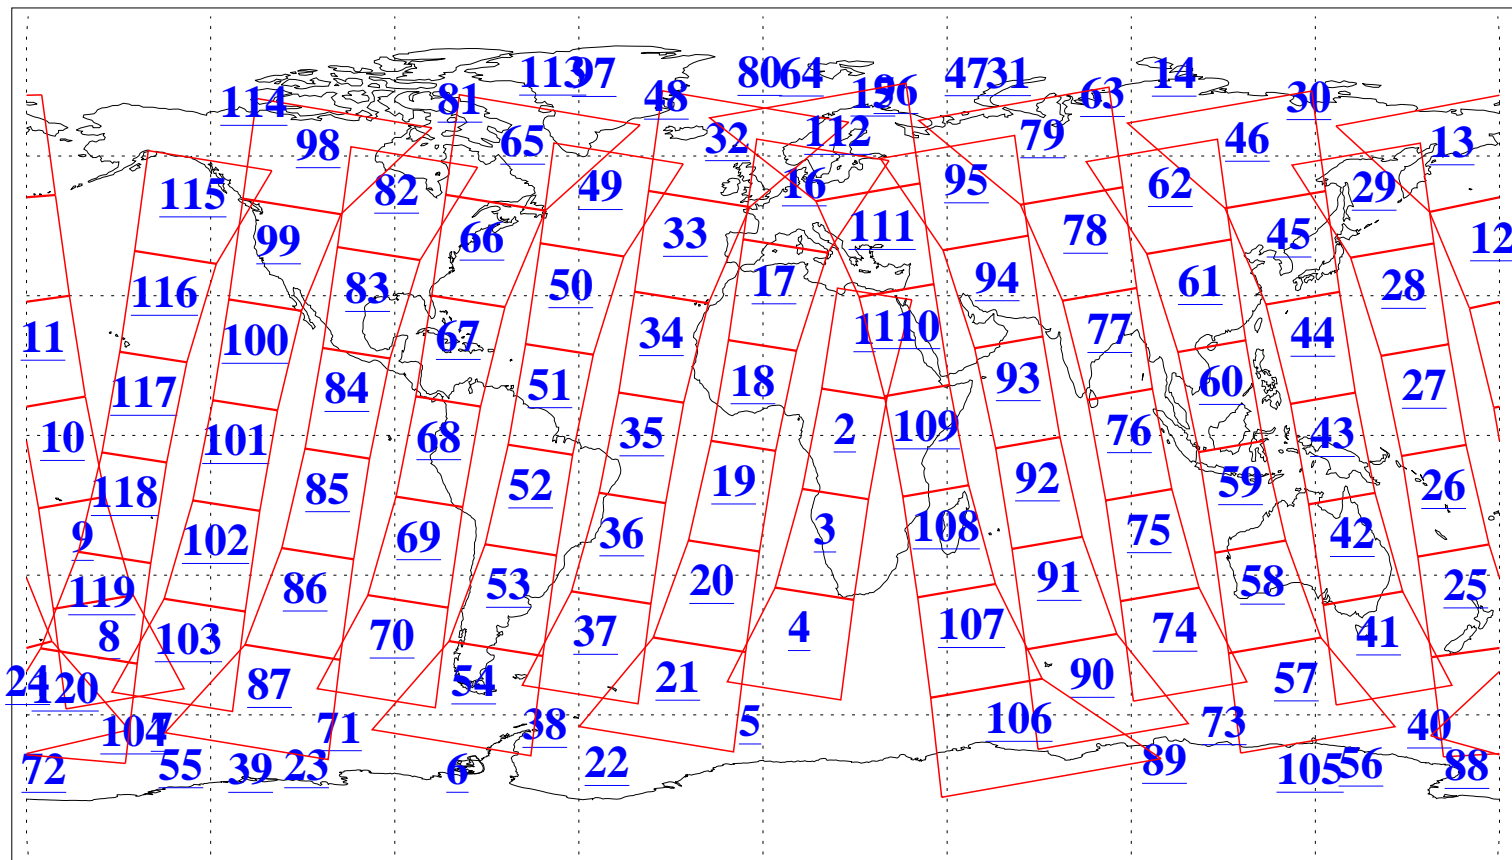

L1B Availability
AMSU Granules: 240
HSB Granules: 0
AIRS Granules: 240

28 Oct 2015
DoY 301
Aqua Day 4925
Granules: 1 to 120

Granules: 121 to 240

Legend: AMSU Available, HSB Available, AIRS Available

L1B Availability
AMSU Granules: 240
HSB Granules: 0
AIRS Granules: 240

28 Oct 2015
DoY 301
Aqua Day 4925

Ascending Granules

Descending Granules

Legend: AMSU Available, HSB Available, AIRS Available

L1B Availability
 AMSU Granules: 240
 HSB Granules: 0
 AIRS Granules: 240

28 Oct 2015
 DoY 301
 Aqua Day 4925

Northern Hemisphere Granules

Southern Hemisphere Granules

Legend: AMSU Available, HSB Available, AIRS Available