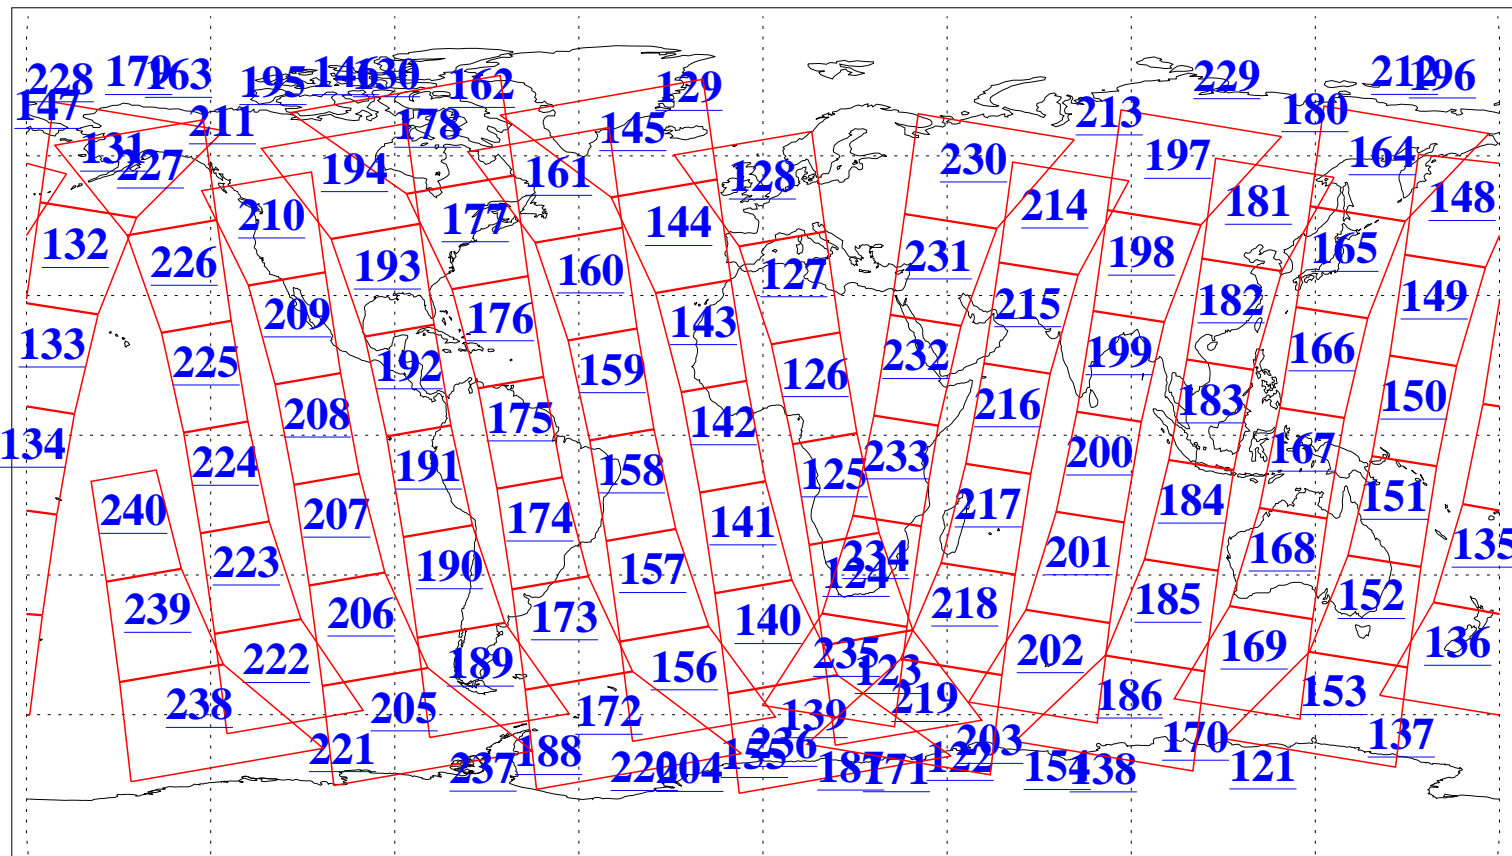

L1B Availability
AMSU Granules: 240
HSB Granules: 0
AIRS Granules: 240

28 Oct 2015
DoY 301
Aqua Day 4925
Granules: 1 to 120

Granules: 121 to 240

Legend: AMSU Available, HSB Available, AIRS Available

L1B Availability
AMSU Granules: 240
HSB Granules: 0
AIRS Granules: 240

28 Oct 2015
DoY 301
Aqua Day 4925

Ascending Granules

Descending Granules

Legend: AMSU Available, HSB Available, AIRS Available

L1B Availability
 AMSU Granules: 240
 HSB Granules: 0
 AIRS Granules: 240

28 Oct 2015
 DoY 301
 Aqua Day 4925

Northern Hemisphere Granules

Southern Hemisphere Granules

Legend: AMSU Available, HSB Available, AIRS Available