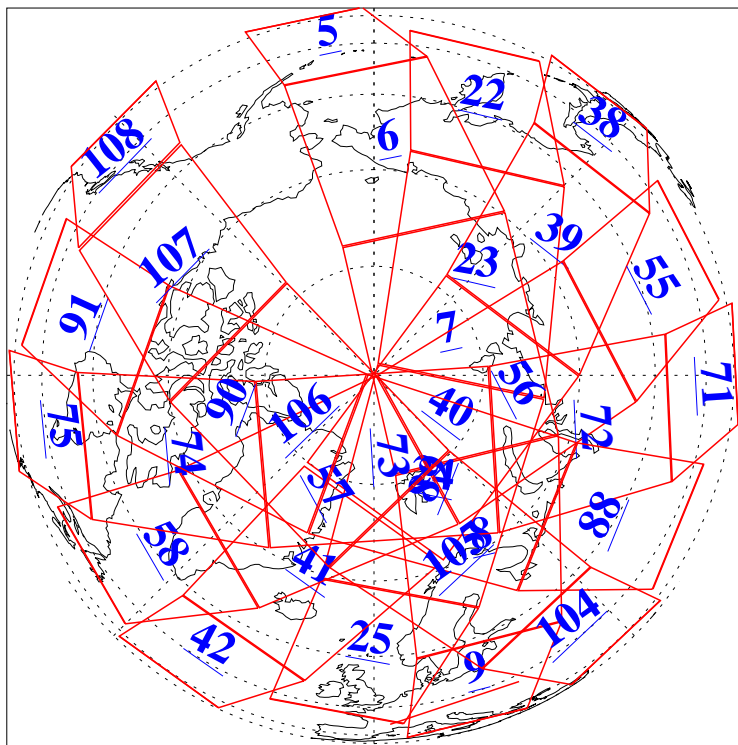

L1B Availability
AMSU Granules: 240
HSB Granules: 0
AIRS Granules: 240

27 Oct 2015
DoY 300
Aqua Day 4924
Granules: 1 to 120

Granules: 121 to 240

Legend: AMSU Available, HSB Available, AIRS Available

L1B Availability
AMSU Granules: 240
HSB Granules: 0
AIRS Granules: 240

27 Oct 2015
DoY 300
Aqua Day 4924

Ascending Granules

Descending Granules

Legend: AMSU Available, HSB Available, AIRS Available

L1B Availability
 AMSU Granules: 240
 HSB Granules: 0
 AIRS Granules: 240

27 Oct 2015
 DoY 300
 Aqua Day 4924

Northern Hemisphere Granules

Southern Hemisphere Granules

Legend: AMSU Available, HSB Available, AIRS Available