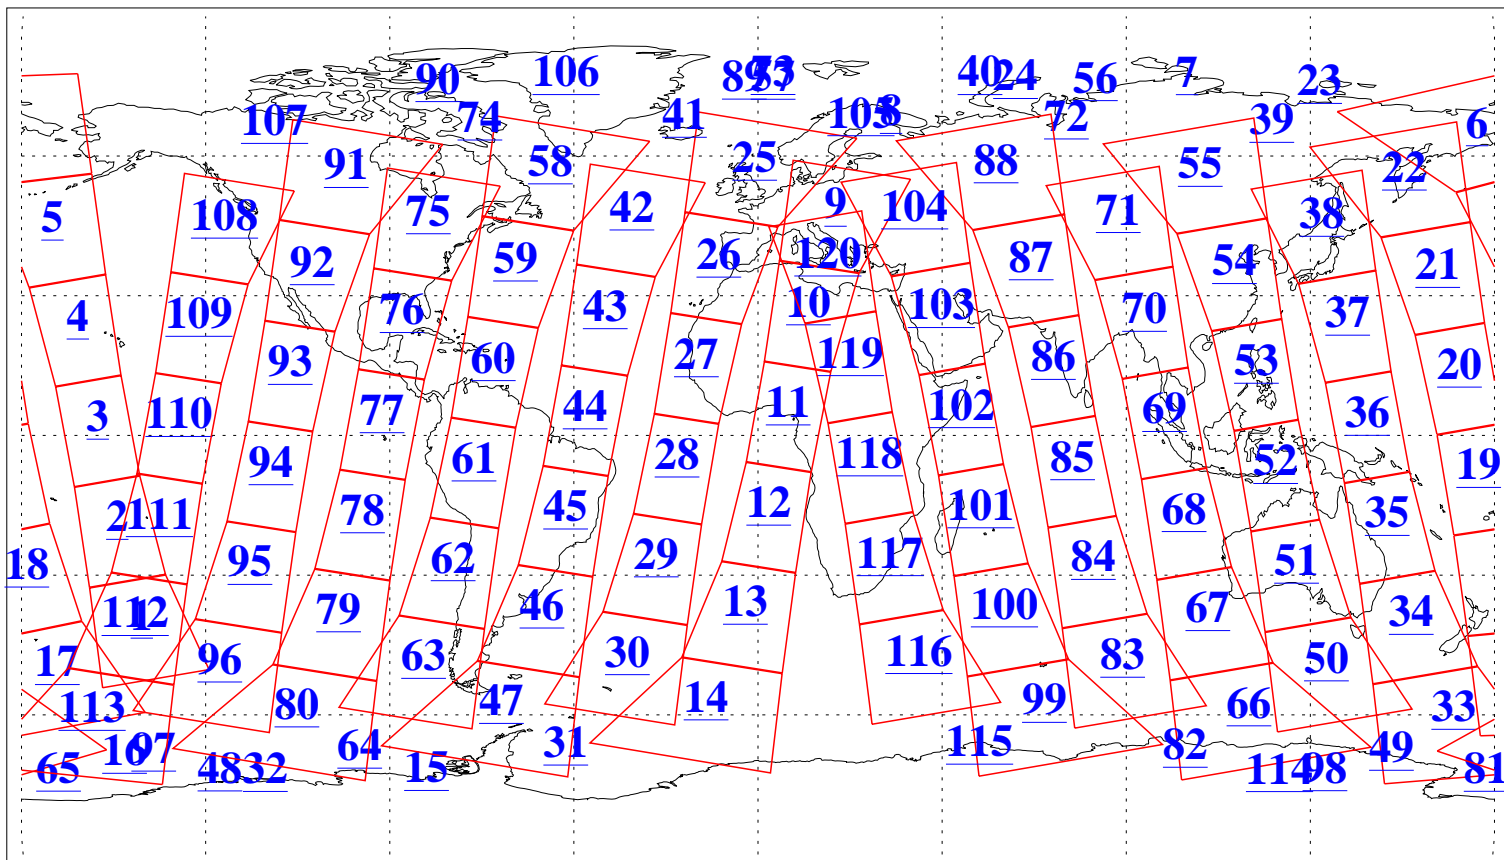

L1B Availability
AMSU Granules: 240
HSB Granules: 0
AIRS Granules: 240

27 Oct 2015
DoY 300
Aqua Day 4924
Granules: 1 to 120

Granules: 121 to 240

Legend: AMSU Available, HSB Available, AIRS Available

L1B Availability
AMSU Granules: 240
HSB Granules: 0
AIRS Granules: 240

27 Oct 2015
DoY 300
Aqua Day 4924

Ascending Granules

Descending Granules

Legend: AMSU Available, HSB Available, AIRS Available

L1B Availability
 AMSU Granules: 240
 HSB Granules: 0
 AIRS Granules: 240

27 Oct 2015
 DoY 300
 Aqua Day 4924

Northern Hemisphere Granules

Southern Hemisphere Granules

Legend: AMSU Available, HSB Available, AIRS Available