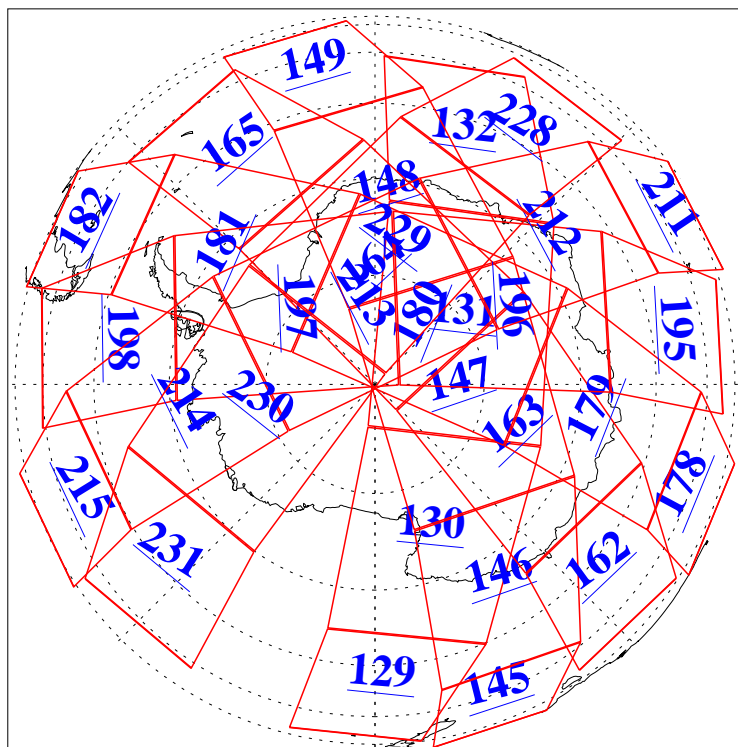

L1B Availability
AMSU Granules: 240
HSB Granules: 0
AIRS Granules: 240

27 Oct 2015
DoY 300
Aqua Day 4924
Granules: 1 to 120

Granules: 121 to 240

Legend: AMSU Available, HSB Available, AIRS Available

L1B Availability
AMSU Granules: 240
HSB Granules: 0
AIRS Granules: 240

27 Oct 2015
DoY 300
Aqua Day 4924

Ascending Granules

Descending Granules

Legend: AMSU Available, HSB Available, AIRS Available

L1B Availability
 AMSU Granules: 240
 HSB Granules: 0
 AIRS Granules: 240

27 Oct 2015
 DoY 300
 Aqua Day 4924

Northern Hemisphere Granules

Southern Hemisphere Granules

Legend: AMSU Available, HSB Available, AIRS Available