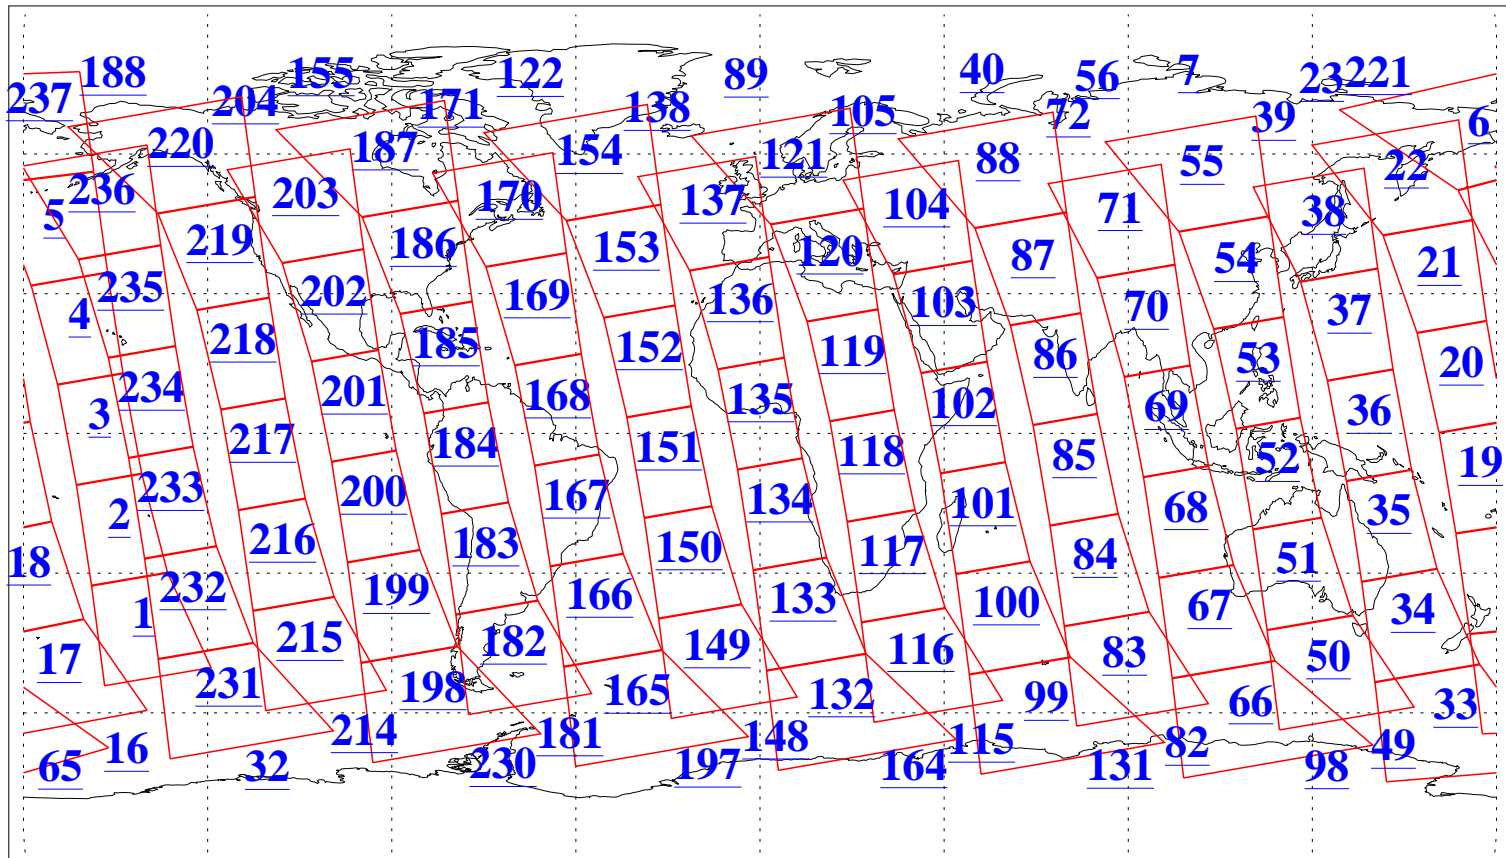

L1B Availability
AMSU Granules: 240
HSB Granules: 0
AIRS Granules: 240

27 Oct 2015
DoY 300
Aqua Day 4924
Granules: 1 to 120

Granules: 121 to 240

Legend: AMSU Available, HSB Available, AIRS Available

L1B Availability
AMSU Granules: 240
HSB Granules: 0
AIRS Granules: 240

27 Oct 2015
DoY 300
Aqua Day 4924

Ascending Granules

Descending Granules

Legend: AMSU Available, HSB Available, AIRS Available

L1B Availability
 AMSU Granules: 240
 HSB Granules: 0
 AIRS Granules: 240

27 Oct 2015
 DoY 300
 Aqua Day 4924

Northern Hemisphere Granules

Southern Hemisphere Granules

Legend: AMSU Available, HSB Available, AIRS Available