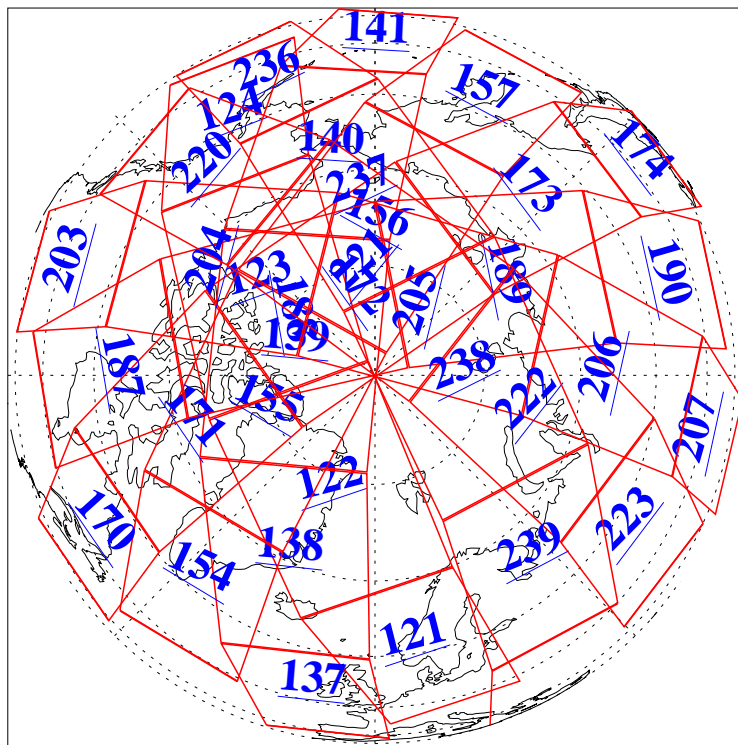

L1B Availability
AMSU Granules: 240
HSB Granules: 0
AIRS Granules: 240

27 Oct 2015
DoY 300
Aqua Day 4924
Granules: 1 to 120

Granules: 121 to 240

Legend: AMSU Available, HSB Available, AIRS Available

L1B Availability
AMSU Granules: 240
HSB Granules: 0
AIRS Granules: 240

27 Oct 2015
DoY 300
Aqua Day 4924

Ascending Granules

Descending Granules

Legend: AMSU Available, HSB Available, AIRS Available

L1B Availability
 AMSU Granules: 240
 HSB Granules: 0
 AIRS Granules: 240

27 Oct 2015
 DoY 300
 Aqua Day 4924

Northern Hemisphere Granules

Southern Hemisphere Granules

Legend: AMSU Available, HSB Available, AIRS Available