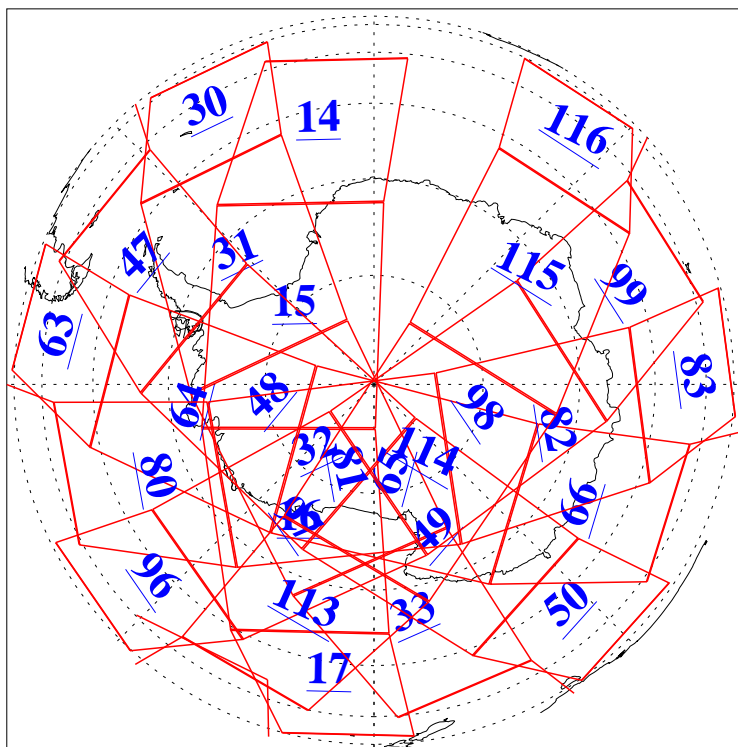

L1B Availability
AMSU Granules: 240
HSB Granules: 0
AIRS Granules: 240

27 Oct 2015
DoY 300
Aqua Day 4924
Granules: 1 to 120

Granules: 121 to 240

Legend: AMSU Available, HSB Available, AIRS Available

L1B Availability
AMSU Granules: 240
HSB Granules: 0
AIRS Granules: 240

27 Oct 2015
DoY 300
Aqua Day 4924

Ascending Granules

Descending Granules

Legend: AMSU Available, HSB Available, AIRS Available

L1B Availability
 AMSU Granules: 240
 HSB Granules: 0
 AIRS Granules: 240

27 Oct 2015
 DoY 300
 Aqua Day 4924

Northern Hemisphere Granules

Southern Hemisphere Granules

Legend: AMSU Available, HSB Available, AIRS Available