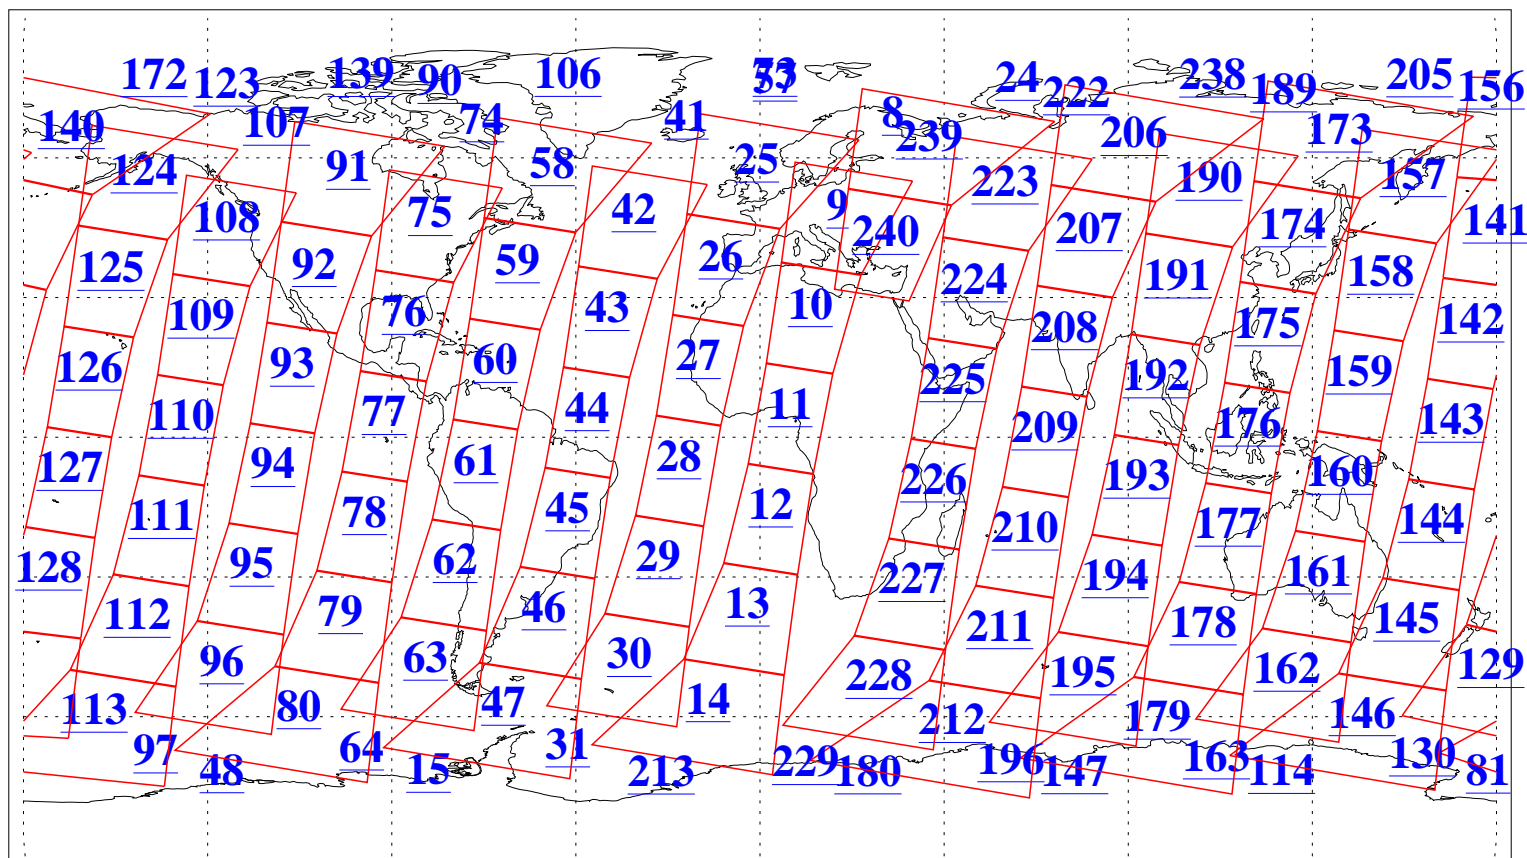

L1B Availability
AMSU Granules: 240
HSB Granules: 0
AIRS Granules: 240

27 Oct 2015
DoY 300
Aqua Day 4924
Granules: 1 to 120

Granules: 121 to 240

Legend: AMSU Available, HSB Available, AIRS Available

L1B Availability
AMSU Granules: 240
HSB Granules: 0
AIRS Granules: 240

27 Oct 2015
DoY 300
Aqua Day 4924

Ascending Granules

Descending Granules

Legend: AMSU Available, HSB Available, AIRS Available

L1B Availability
 AMSU Granules: 240
 HSB Granules: 0
 AIRS Granules: 240

27 Oct 2015
 DoY 300
 Aqua Day 4924

Northern Hemisphere Granules

Southern Hemisphere Granules

Legend: AMSU Available, HSB Available, AIRS Available