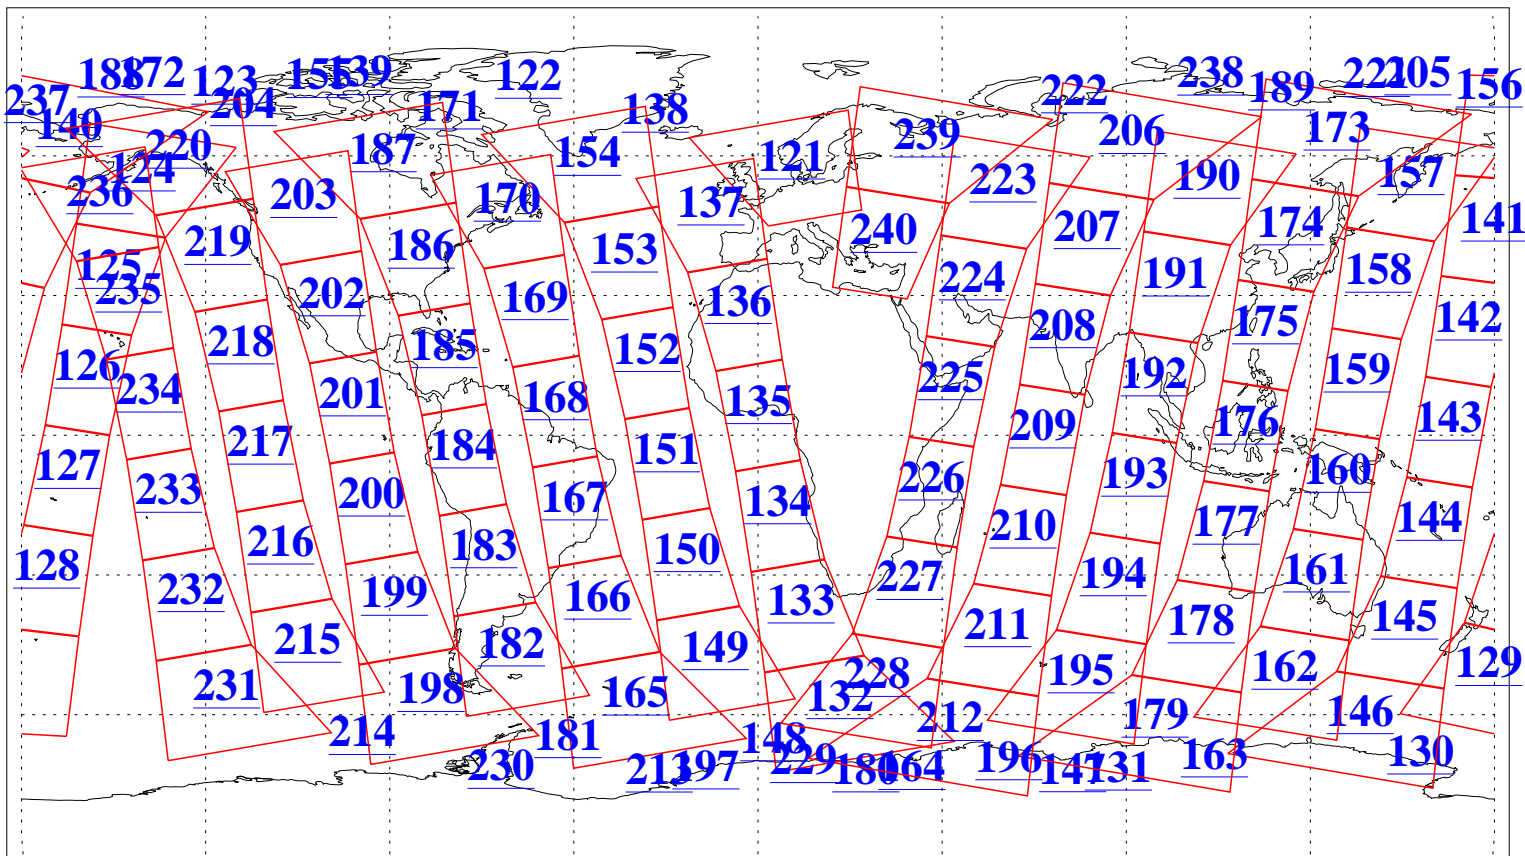

L1B Availability
AMSU Granules: 240
HSB Granules: 0
AIRS Granules: 240

27 Oct 2015
DoY 300
Aqua Day 4924
Granules: 1 to 120

Granules: 121 to 240

Legend: AMSU Available, HSB Available, AIRS Available

L1B Availability
AMSU Granules: 240
HSB Granules: 0
AIRS Granules: 240

27 Oct 2015
DoY 300
Aqua Day 4924

Ascending Granules

Descending Granules

Legend: AMSU Available, HSB Available, AIRS Available

L1B Availability
 AMSU Granules: 240
 HSB Granules: 0
 AIRS Granules: 240

27 Oct 2015
 DoY 300
 Aqua Day 4924

Northern Hemisphere Granules

Southern Hemisphere Granules

Legend: AMSU Available, HSB Available, AIRS Available