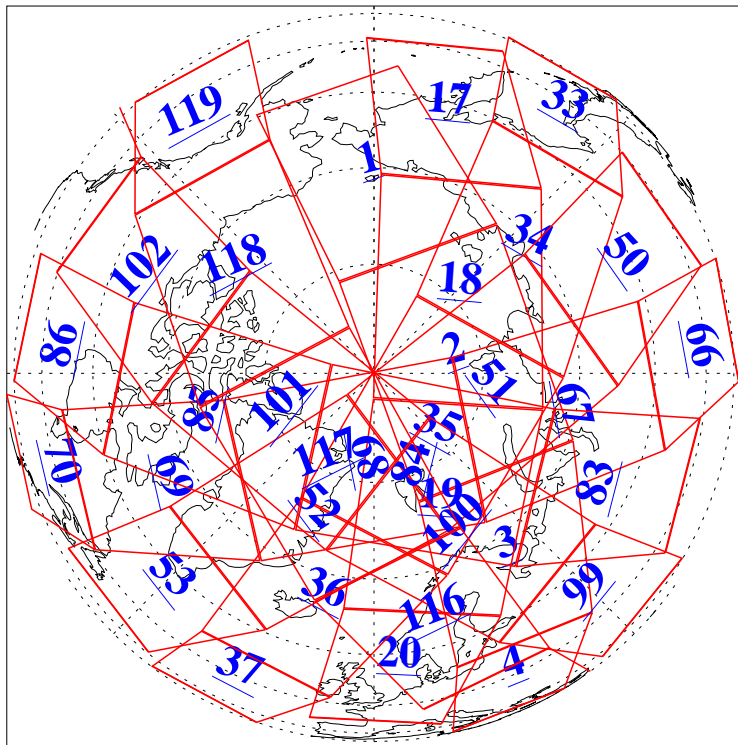

L1B Availability
AMSU Granules: 240
HSB Granules: 0
AIRS Granules: 240

24 Oct 2015
DoY 297
Aqua Day 4921
Granules: 1 to 120

Granules: 121 to 240

Legend: AMSU Available, HSB Available, AIRS Available

L1B Availability
AMSU Granules: 240
HSB Granules: 0
AIRS Granules: 240

24 Oct 2015
DoY 297
Aqua Day 4921

Ascending Granules

Descending Granules

Legend: AMSU Available, HSB Available, AIRS Available

L1B Availability
 AMSU Granules: 240
 HSB Granules: 0
 AIRS Granules: 240

24 Oct 2015
 DoY 297
 Aqua Day 4921

Northern Hemisphere Granules

Southern Hemisphere Granules

Legend: AMSU Available, HSB Available, AIRS Available