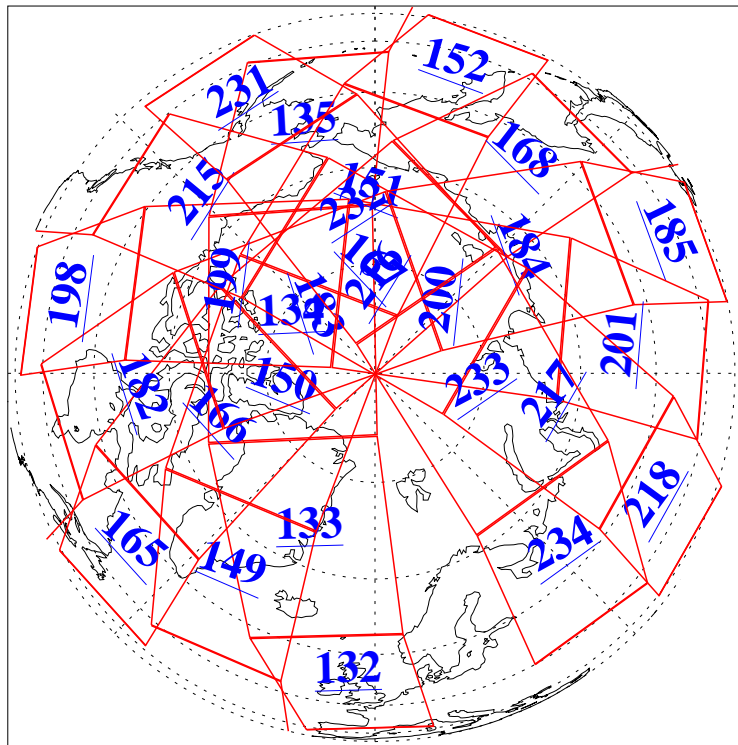

L1B Availability
AMSU Granules: 240
HSB Granules: 0
AIRS Granules: 240

24 Oct 2015
DoY 297
Aqua Day 4921
Granules: 1 to 120

Granules: 121 to 240

Legend: AMSU Available, HSB Available, AIRS Available

L1B Availability
AMSU Granules: 240
HSB Granules: 0
AIRS Granules: 240

24 Oct 2015
DoY 297
Aqua Day 4921

Ascending Granules

Descending Granules

Legend: AMSU Available, HSB Available, AIRS Available

L1B Availability
 AMSU Granules: 240
 HSB Granules: 0
 AIRS Granules: 240

24 Oct 2015
 DoY 297
 Aqua Day 4921

Northern Hemisphere Granules

Southern Hemisphere Granules

Legend: AMSU Available, HSB Available, AIRS Available