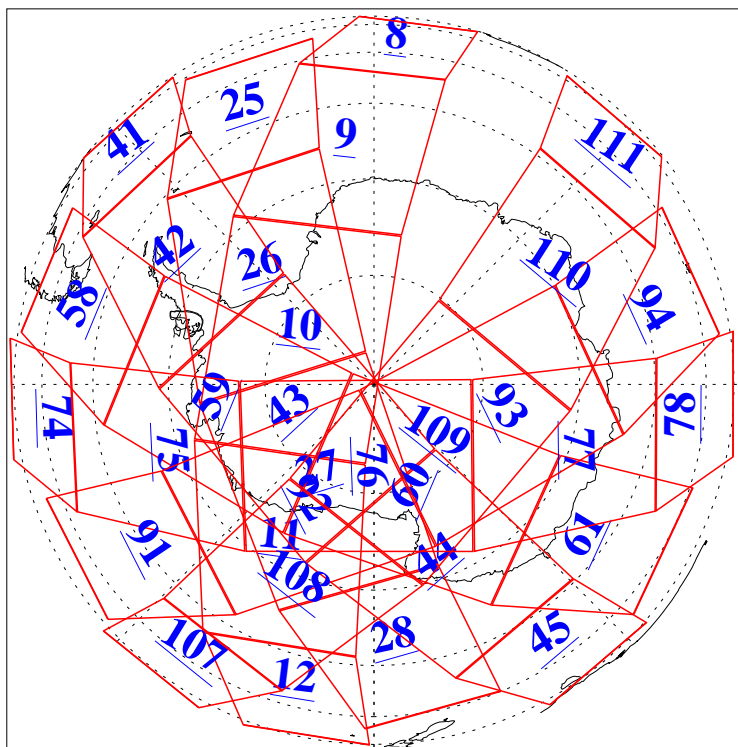

L1B Availability
AMSU Granules: 240
HSB Granules: 0
AIRS Granules: 240

24 Oct 2015
DoY 297
Aqua Day 4921
Granules: 1 to 120

Granules: 121 to 240

Legend: AMSU Available, HSB Available, AIRS Available

L1B Availability
AMSU Granules: 240
HSB Granules: 0
AIRS Granules: 240

24 Oct 2015
DoY 297
Aqua Day 4921

Ascending Granules

Descending Granules

Legend: AMSU Available, HSB Available, AIRS Available

L1B Availability
 AMSU Granules: 240
 HSB Granules: 0
 AIRS Granules: 240

24 Oct 2015
 DoY 297
 Aqua Day 4921

Northern Hemisphere Granules

Southern Hemisphere Granules

Legend: AMSU Available, HSB Available, AIRS Available