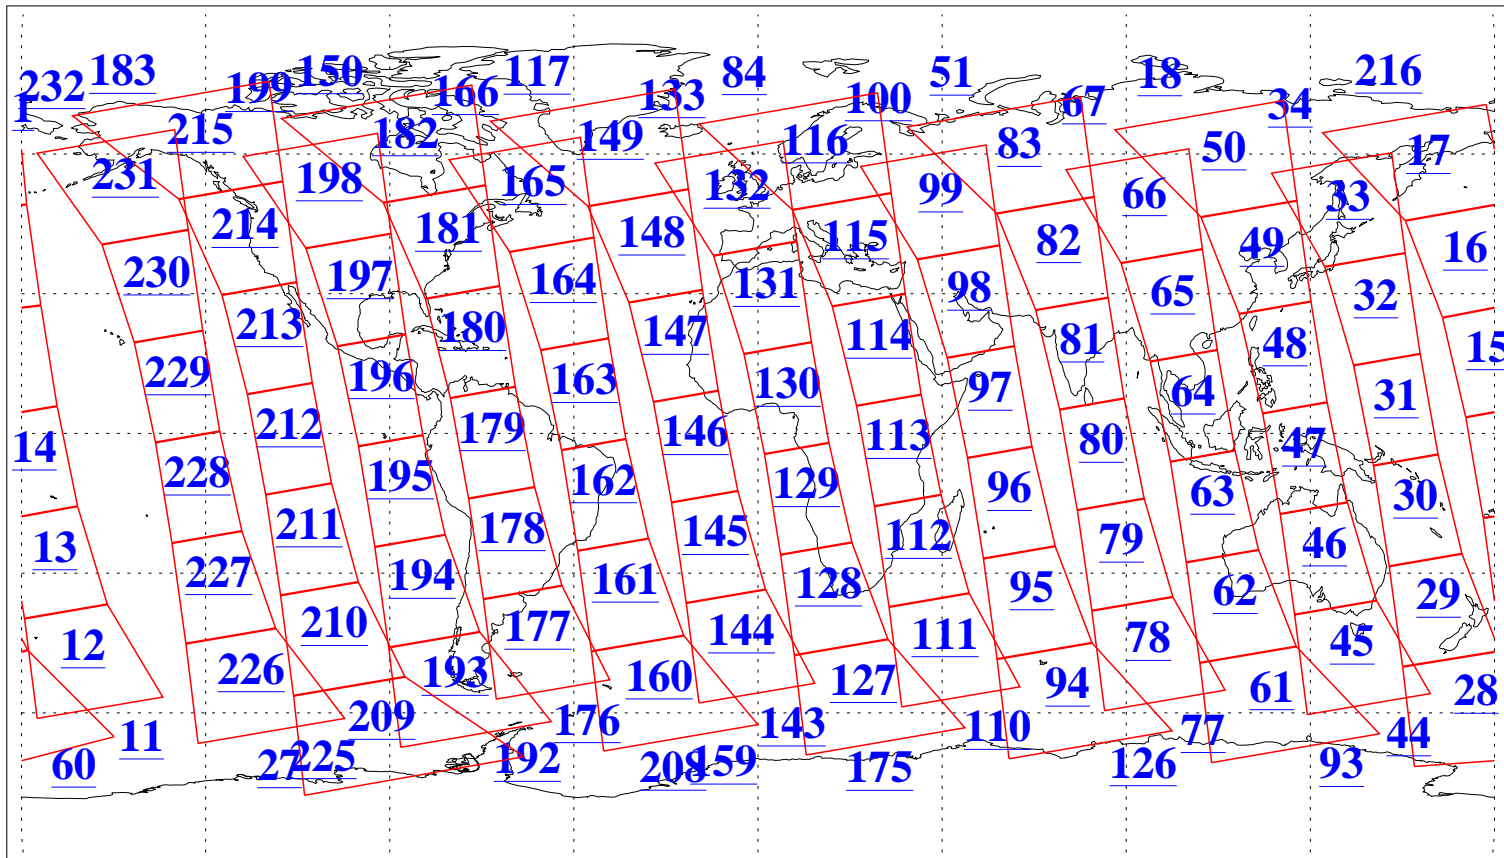

L1B Availability
AMSU Granules: 240
HSB Granules: 0
AIRS Granules: 240

24 Oct 2015
DoY 297
Aqua Day 4921
Granules: 1 to 120

Granules: 121 to 240

Legend: AMSU Available, HSB Available, AIRS Available

L1B Availability
AMSU Granules: 240
HSB Granules: 0
AIRS Granules: 240

24 Oct 2015
DoY 297
Aqua Day 4921

Ascending Granules

Descending Granules

Legend: AMSU Available, HSB Available, AIRS Available

L1B Availability
 AMSU Granules: 240
 HSB Granules: 0
 AIRS Granules: 240

24 Oct 2015
 DoY 297
 Aqua Day 4921

Northern Hemisphere Granules

Southern Hemisphere Granules

Legend: AMSU Available, HSB Available, AIRS Available