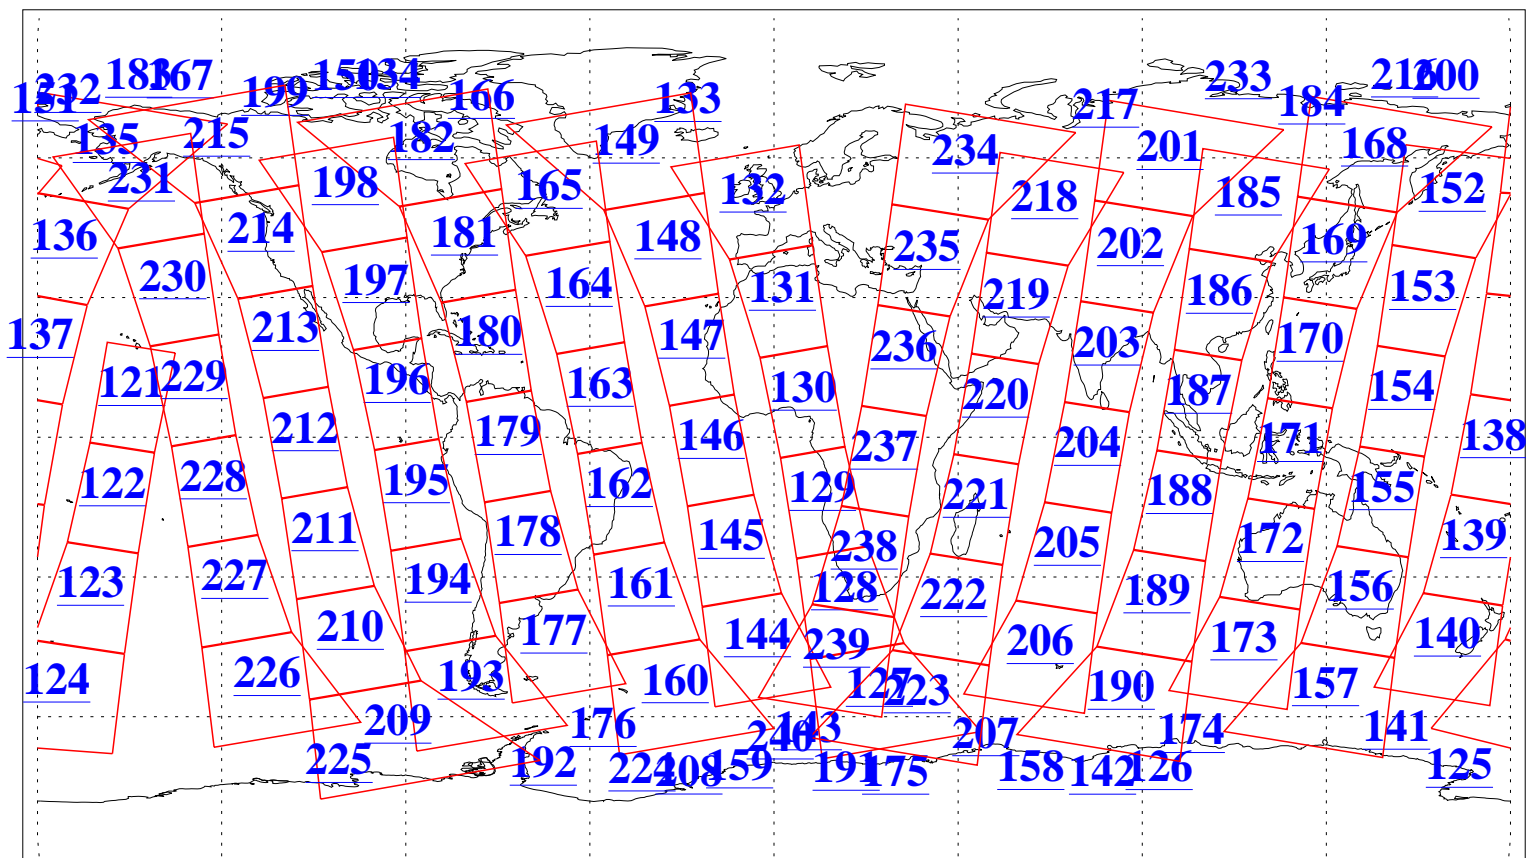

L1B Availability
AMSU Granules: 240
HSB Granules: 0
AIRS Granules: 240

24 Oct 2015
DoY 297
Aqua Day 4921
Granules: 1 to 120

Granules: 121 to 240

Legend: AMSU Available, HSB Available, AIRS Available

L1B Availability
AMSU Granules: 240
HSB Granules: 0
AIRS Granules: 240

24 Oct 2015
DoY 297
Aqua Day 4921

Ascending Granules

Descending Granules

Legend: AMSU Available, HSB Available, AIRS Available

L1B Availability
 AMSU Granules: 240
 HSB Granules: 0
 AIRS Granules: 240

24 Oct 2015
 DoY 297
 Aqua Day 4921