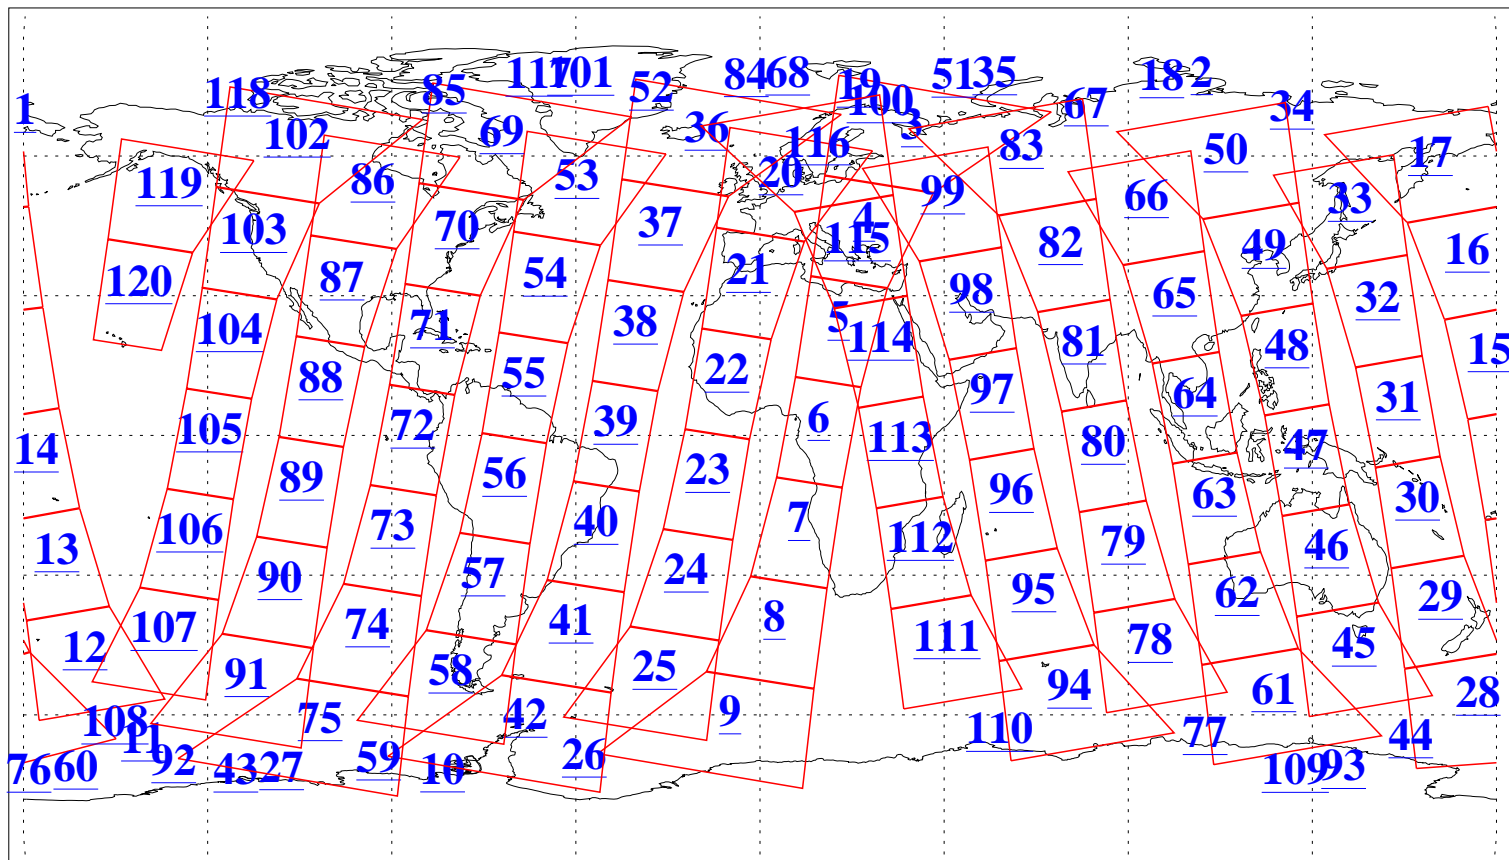

L1B Availability
AMSU Granules: 240
HSB Granules: 0
AIRS Granules: 240

24 Oct 2015
DoY 297
Aqua Day 4921
Granules: 1 to 120

Granules: 121 to 240

Legend: AMSU Available, HSB Available, AIRS Available

L1B Availability
AMSU Granules: 240
HSB Granules: 0
AIRS Granules: 240

24 Oct 2015
DoY 297
Aqua Day 4921

Ascending Granules

Descending Granules

Legend: AMSU Available, HSB Available, AIRS Available

L1B Availability
 AMSU Granules: 240
 HSB Granules: 0
 AIRS Granules: 240

24 Oct 2015
 DoY 297
 Aqua Day 4921

Northern Hemisphere Granules

Southern Hemisphere Granules

Legend: AMSU Available, HSB Available, AIRS Available