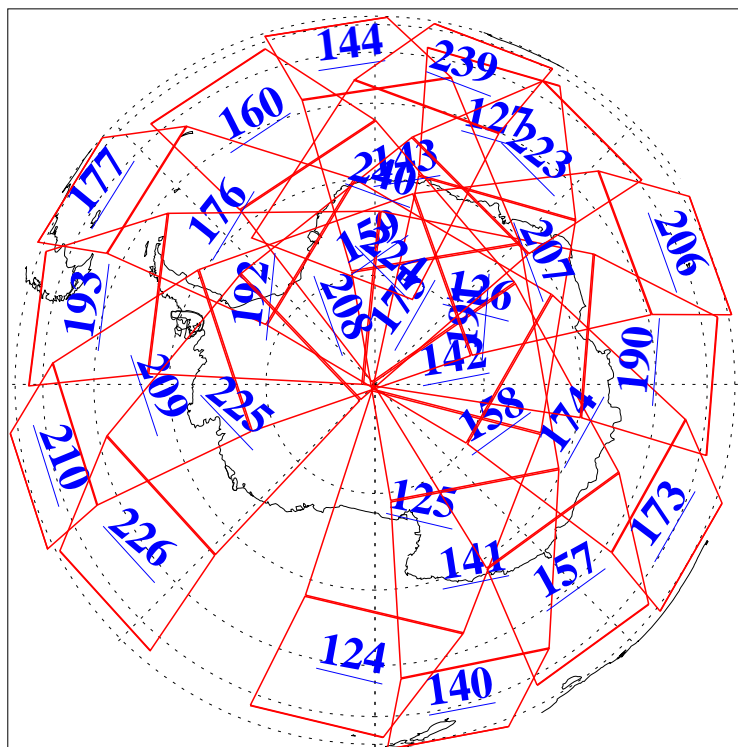

L1B Availability
AMSU Granules: 240
HSB Granules: 0
AIRS Granules: 240

24 Oct 2015
DoY 297
Aqua Day 4921
Granules: 1 to 120

Granules: 121 to 240

Legend: AMSU Available, HSB Available, AIRS Available

L1B Availability
AMSU Granules: 240
HSB Granules: 0
AIRS Granules: 240

24 Oct 2015
DoY 297
Aqua Day 4921

Ascending Granules

Descending Granules

Legend: AMSU Available, HSB Available, AIRS Available

L1B Availability
 AMSU Granules: 240
 HSB Granules: 0
 AIRS Granules: 240

24 Oct 2015
 DoY 297
 Aqua Day 4921

Northern Hemisphere Granules

Southern Hemisphere Granules

Legend: AMSU Available, HSB Available, AIRS Available