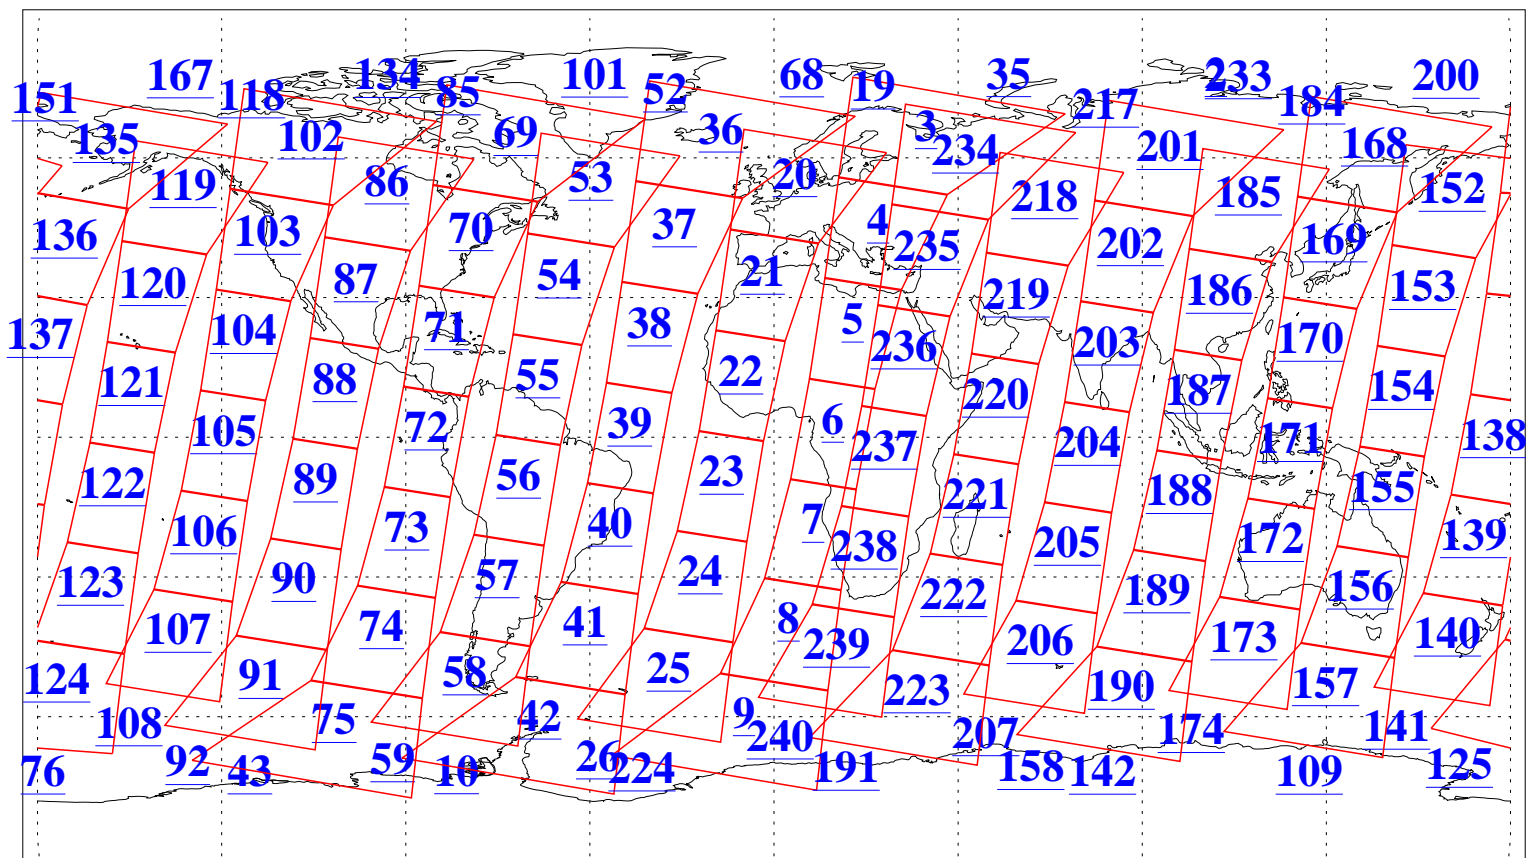

L1B Availability
AMSU Granules: 240
HSB Granules: 0
AIRS Granules: 240

24 Oct 2015
DoY 297
Aqua Day 4921
Granules: 1 to 120

Granules: 121 to 240

Legend: AMSU Available, HSB Available, AIRS Available

L1B Availability
AMSU Granules: 240
HSB Granules: 0
AIRS Granules: 240

24 Oct 2015
DoY 297
Aqua Day 4921

Ascending Granules

Descending Granules

Legend: AMSU Available, HSB Available, AIRS Available

L1B Availability
 AMSU Granules: 240
 HSB Granules: 0
 AIRS Granules: 240

24 Oct 2015
 DoY 297
 Aqua Day 4921

Northern Hemisphere Granules

Southern Hemisphere Granules

Legend: AMSU Available, HSB Available, AIRS Available