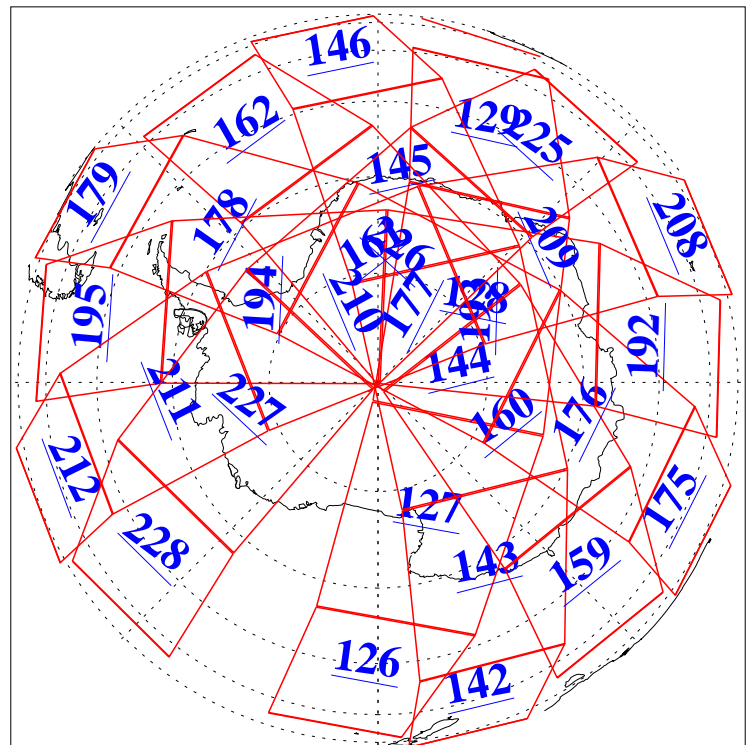

L1B Availability
AMSU Granules: 240
HSB Granules: 0
AIRS Granules: 240

22 Oct 2015
DoY 295
Aqua Day 4919
Granules: 1 to 120

Granules: 121 to 240

Legend: AMSU Available, HSB Available, AIRS Available

L1B Availability
AMSU Granules: 240
HSB Granules: 0
AIRS Granules: 240

22 Oct 2015
DoY 295
Aqua Day 4919

Ascending Granules

Descending Granules

Legend: AMSU Available, HSB Available, AIRS Available

L1B Availability
 AMSU Granules: 240
 HSB Granules: 0
 AIRS Granules: 240

22 Oct 2015
 DoY 295
 Aqua Day 4919

Northern Hemisphere Granules

Southern Hemisphere Granules

Legend: AMSU Available, HSB Available, AIRS Available