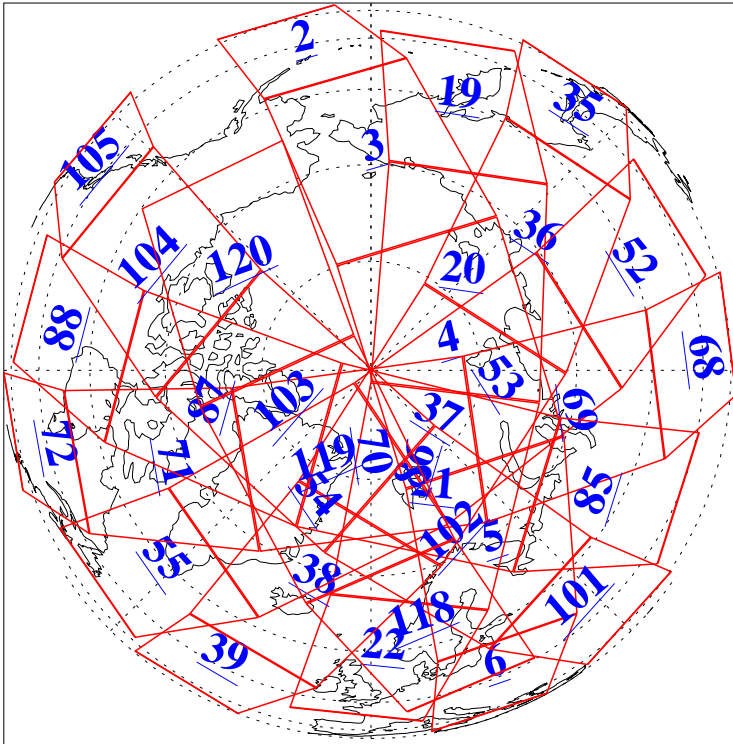

L1B Availability
AMSU Granules: 240
HSB Granules: 0
AIRS Granules: 240

22 Oct 2015
DoY 295
Aqua Day 4919
Granules: 1 to 120

Granules: 121 to 240

Legend: AMSU Available, HSB Available, AIRS Available

L1B Availability
AMSU Granules: 240
HSB Granules: 0
AIRS Granules: 240

22 Oct 2015
DoY 295
Aqua Day 4919

Ascending Granules

Descending Granules

Legend: AMSU Available, HSB Available, AIRS Available

L1B Availability
 AMSU Granules: 240
 HSB Granules: 0
 AIRS Granules: 240

22 Oct 2015
 DoY 295
 Aqua Day 4919

Northern Hemisphere Granules

Southern Hemisphere Granules

Legend: AMSU Available, HSB Available, AIRS Available