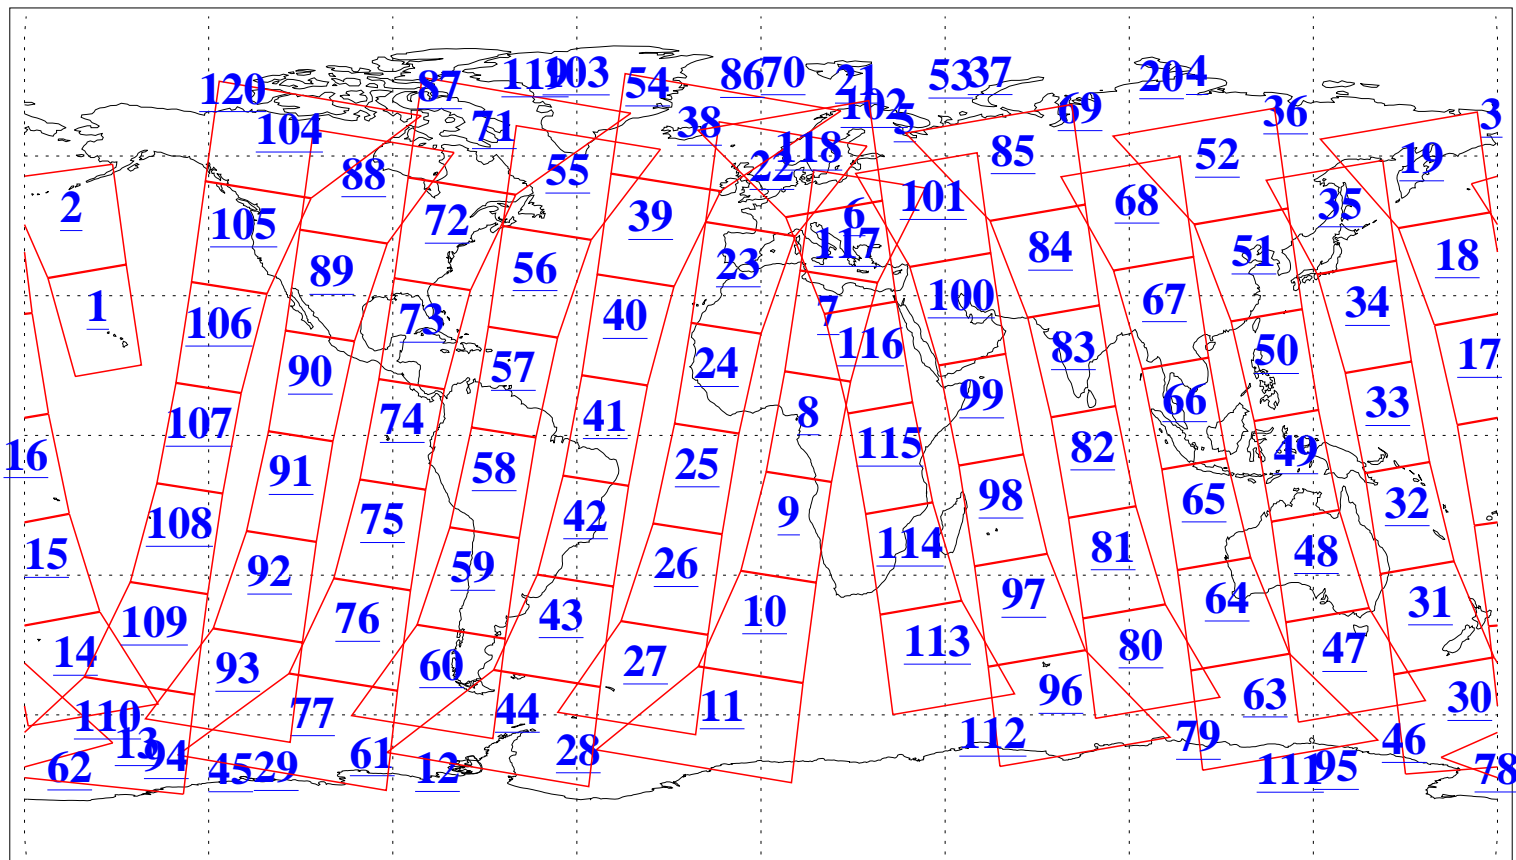

L1B Availability
AMSU Granules: 240
HSB Granules: 0
AIRS Granules: 240

22 Oct 2015
DoY 295
Aqua Day 4919
Granules: 1 to 120

Granules: 121 to 240

Legend: AMSU Available, HSB Available, AIRS Available

L1B Availability
AMSU Granules: 240
HSB Granules: 0
AIRS Granules: 240

22 Oct 2015
DoY 295
Aqua Day 4919

Ascending Granules

Descending Granules

Legend: AMSU Available, HSB Available, AIRS Available

L1B Availability
 AMSU Granules: 240
 HSB Granules: 0
 AIRS Granules: 240

22 Oct 2015
 DoY 295
 Aqua Day 4919

Northern Hemisphere Granules

Southern Hemisphere Granules

Legend: AMSU Available, HSB Available, AIRS Available