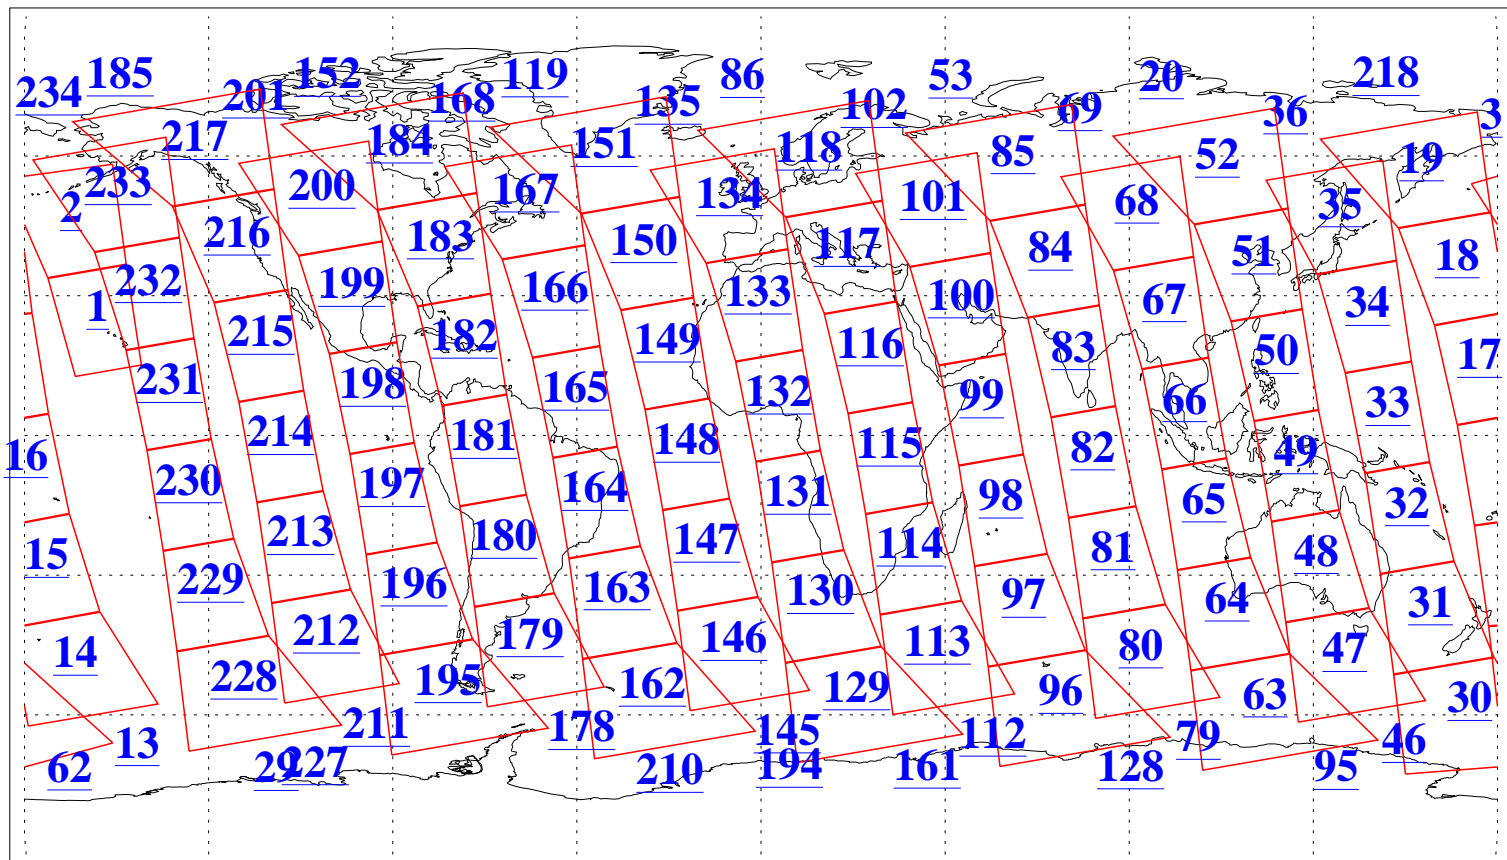

L1B Availability
AMSU Granules: 240
HSB Granules: 0
AIRS Granules: 240

22 Oct 2015
DoY 295
Aqua Day 4919
Granules: 1 to 120

Granules: 121 to 240

Legend: AMSU Available, HSB Available, AIRS Available

L1B Availability
AMSU Granules: 240
HSB Granules: 0
AIRS Granules: 240

22 Oct 2015
DoY 295
Aqua Day 4919

Ascending Granules

Descending Granules

Legend: AMSU Available, HSB Available, AIRS Available

L1B Availability
 AMSU Granules: 240
 HSB Granules: 0
 AIRS Granules: 240

22 Oct 2015
 DoY 295
 Aqua Day 4919

Northern Hemisphere Granules

Southern Hemisphere Granules

Legend: AMSU Available, HSB Available, AIRS Available