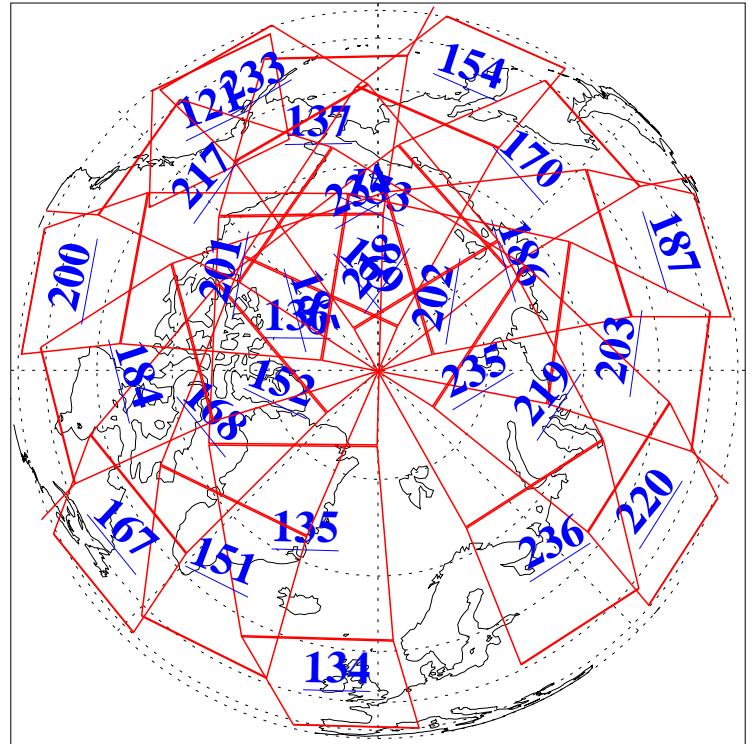

L1B Availability
AMSU Granules: 240
HSB Granules: 0
AIRS Granules: 240

22 Oct 2015
DoY 295
Aqua Day 4919
Granules: 1 to 120

Granules: 121 to 240

Legend: AMSU Available, HSB Available, AIRS Available

L1B Availability
AMSU Granules: 240
HSB Granules: 0
AIRS Granules: 240

22 Oct 2015
DoY 295
Aqua Day 4919

Ascending Granules

Descending Granules

Legend: AMSU Available, HSB Available, AIRS Available

L1B Availability
 AMSU Granules: 240
 HSB Granules: 0
 AIRS Granules: 240

22 Oct 2015
 DoY 295
 Aqua Day 4919

Northern Hemisphere Granules

Southern Hemisphere Granules

Legend: AMSU Available, HSB Available, AIRS Available