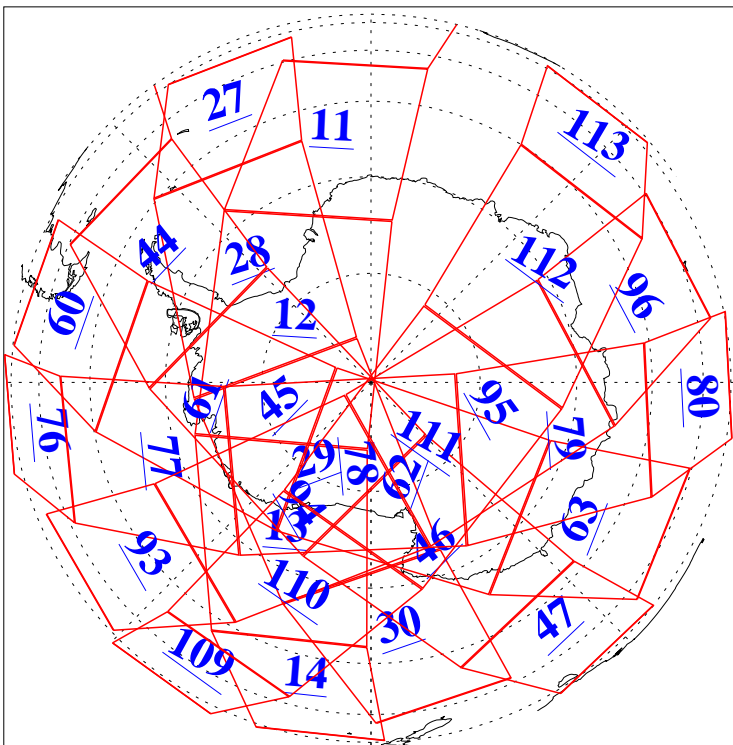

L1B Availability
AMSU Granules: 240
HSB Granules: 0
AIRS Granules: 240

22 Oct 2015
DoY 295
Aqua Day 4919
Granules: 1 to 120

Granules: 121 to 240

Legend: AMSU Available, HSB Available, AIRS Available

L1B Availability
AMSU Granules: 240
HSB Granules: 0
AIRS Granules: 240

22 Oct 2015
DoY 295
Aqua Day 4919

Ascending Granules

Descending Granules

Legend: AMSU Available, HSB Available, AIRS Available

L1B Availability
 AMSU Granules: 240
 HSB Granules: 0
 AIRS Granules: 240

22 Oct 2015
 DoY 295
 Aqua Day 4919

Northern Hemisphere Granules

Southern Hemisphere Granules

Legend: AMSU Available, HSB Available, AIRS Available