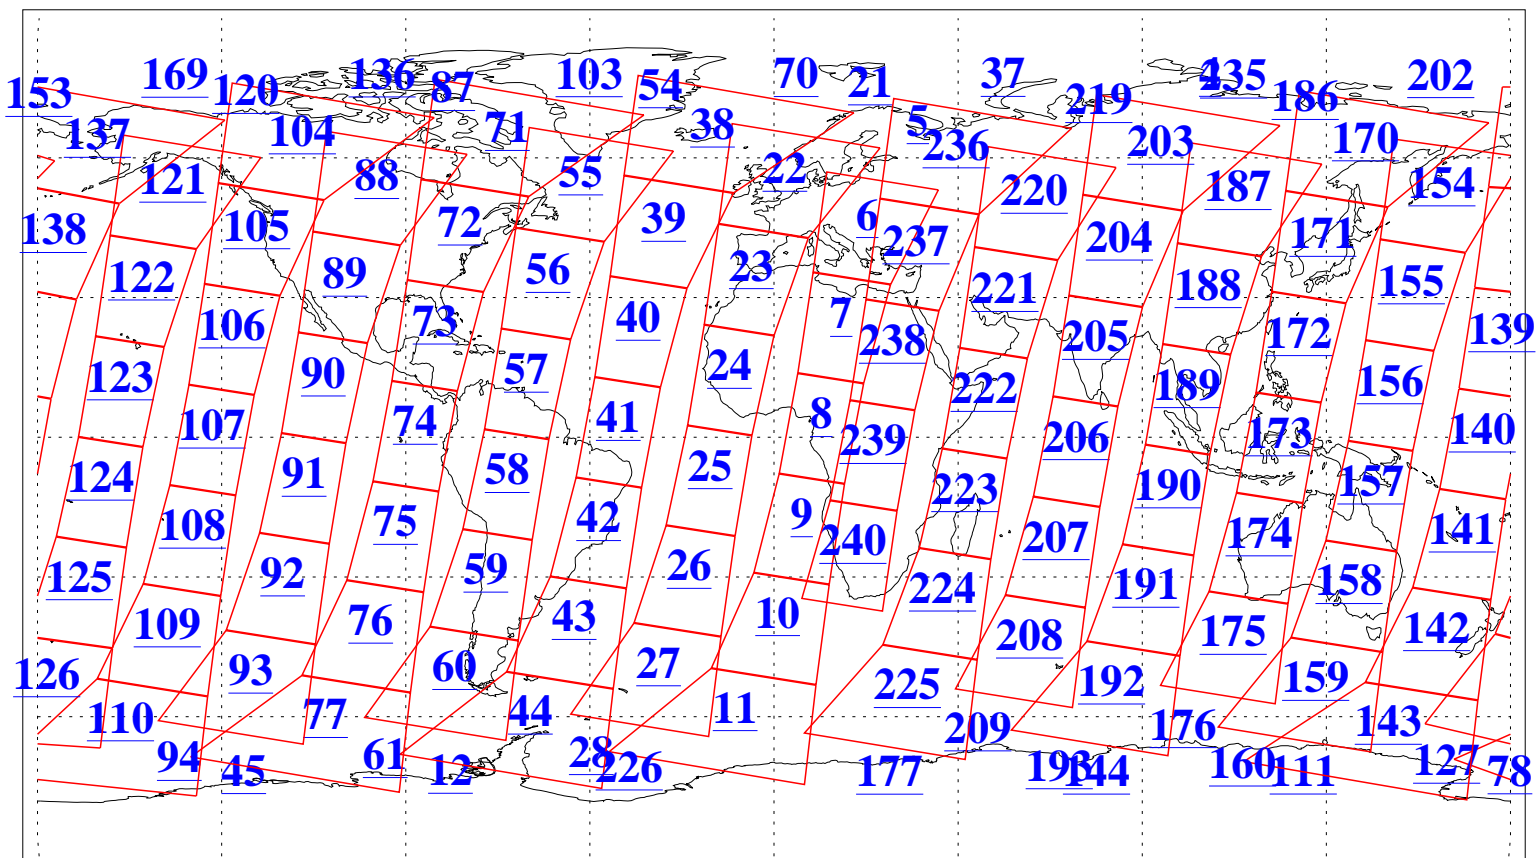

L1B Availability
AMSU Granules: 240
HSB Granules: 0
AIRS Granules: 240

22 Oct 2015
DoY 295
Aqua Day 4919
Granules: 1 to 120

Granules: 121 to 240

Legend: AMSU Available, HSB Available, AIRS Available

L1B Availability
AMSU Granules: 240
HSB Granules: 0
AIRS Granules: 240

22 Oct 2015
DoY 295
Aqua Day 4919

Ascending Granules

Descending Granules

Legend: AMSU Available, HSB Available, AIRS Available

L1B Availability
 AMSU Granules: 240
 HSB Granules: 0
 AIRS Granules: 240

22 Oct 2015
 DoY 295
 Aqua Day 4919

Northern Hemisphere Granules

Southern Hemisphere Granules

Legend: AMSU Available, HSB Available, AIRS Available