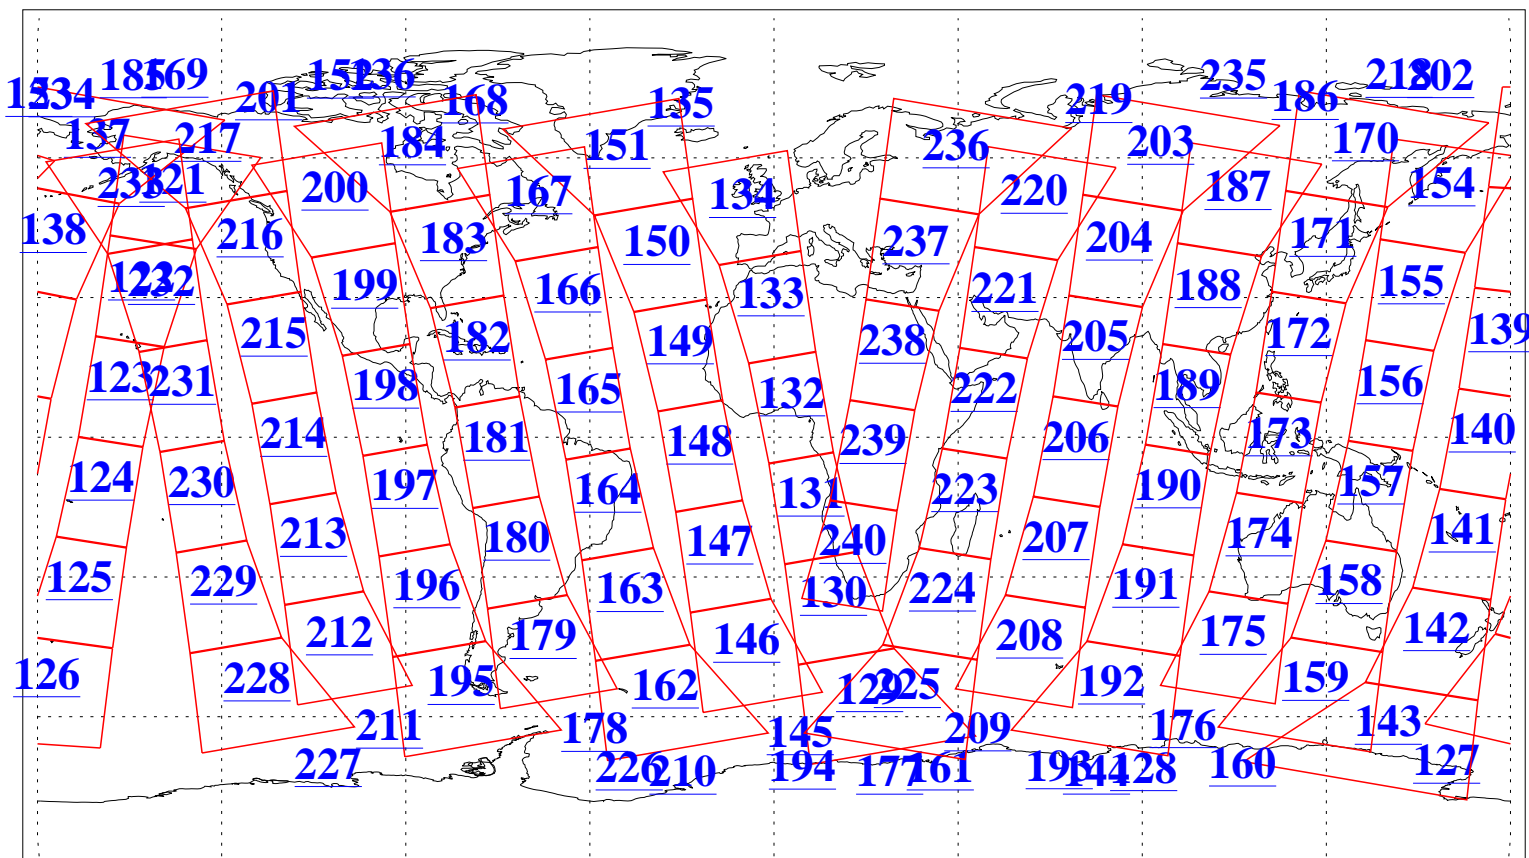

L1B Availability
AMSU Granules: 240
HSB Granules: 0
AIRS Granules: 240

22 Oct 2015
DoY 295
Aqua Day 4919
Granules: 1 to 120

Granules: 121 to 240

Legend: AMSU Available, HSB Available, AIRS Available

L1B Availability
AMSU Granules: 240
HSB Granules: 0
AIRS Granules: 240

22 Oct 2015
DoY 295
Aqua Day 4919

Ascending Granules

Descending Granules

Legend: AMSU Available, HSB Available, AIRS Available

L1B Availability
 AMSU Granules: 240
 HSB Granules: 0
 AIRS Granules: 240

22 Oct 2015
 DoY 295
 Aqua Day 4919

Northern Hemisphere Granules

Southern Hemisphere Granules

Legend: AMSU Available, HSB Available, AIRS Available