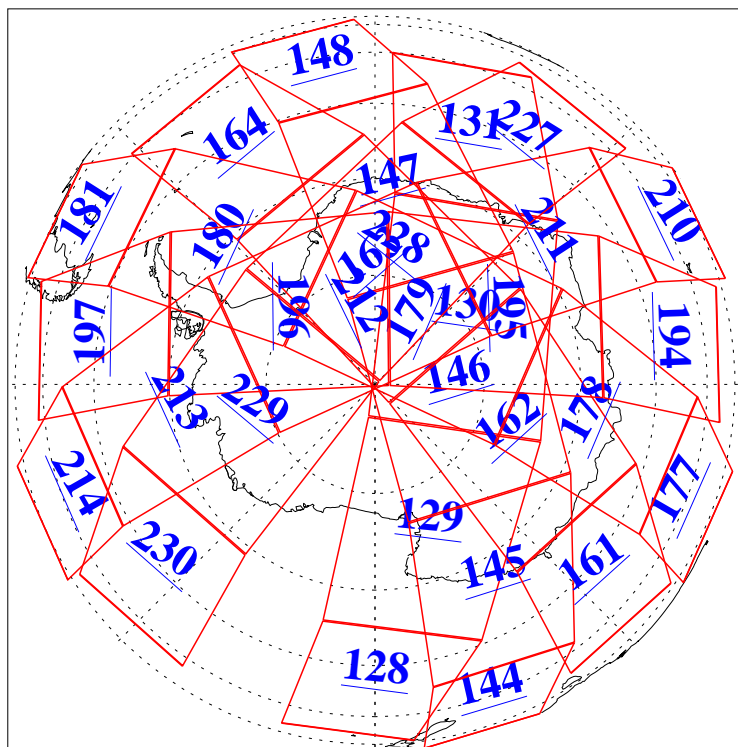

L1B Availability
AMSU Granules: 240
HSB Granules: 0
AIRS Granules: 240

20 Oct 2015
DoY 293
Aqua Day 4917
Granules: 1 to 120

Granules: 121 to 240

Legend: AMSU Available, HSB Available, AIRS Available

L1B Availability
AMSU Granules: 240
HSB Granules: 0
AIRS Granules: 240

20 Oct 2015
DoY 293
Aqua Day 4917

Ascending Granules

Descending Granules

Legend: AMSU Available, HSB Available, AIRS Available

L1B Availability
 AMSU Granules: 240
 HSB Granules: 0
 AIRS Granules: 240

20 Oct 2015
 DoY 293
 Aqua Day 4917

Northern Hemisphere Granules

Southern Hemisphere Granules

Legend: AMSU Available, HSB Available, AIRS Available