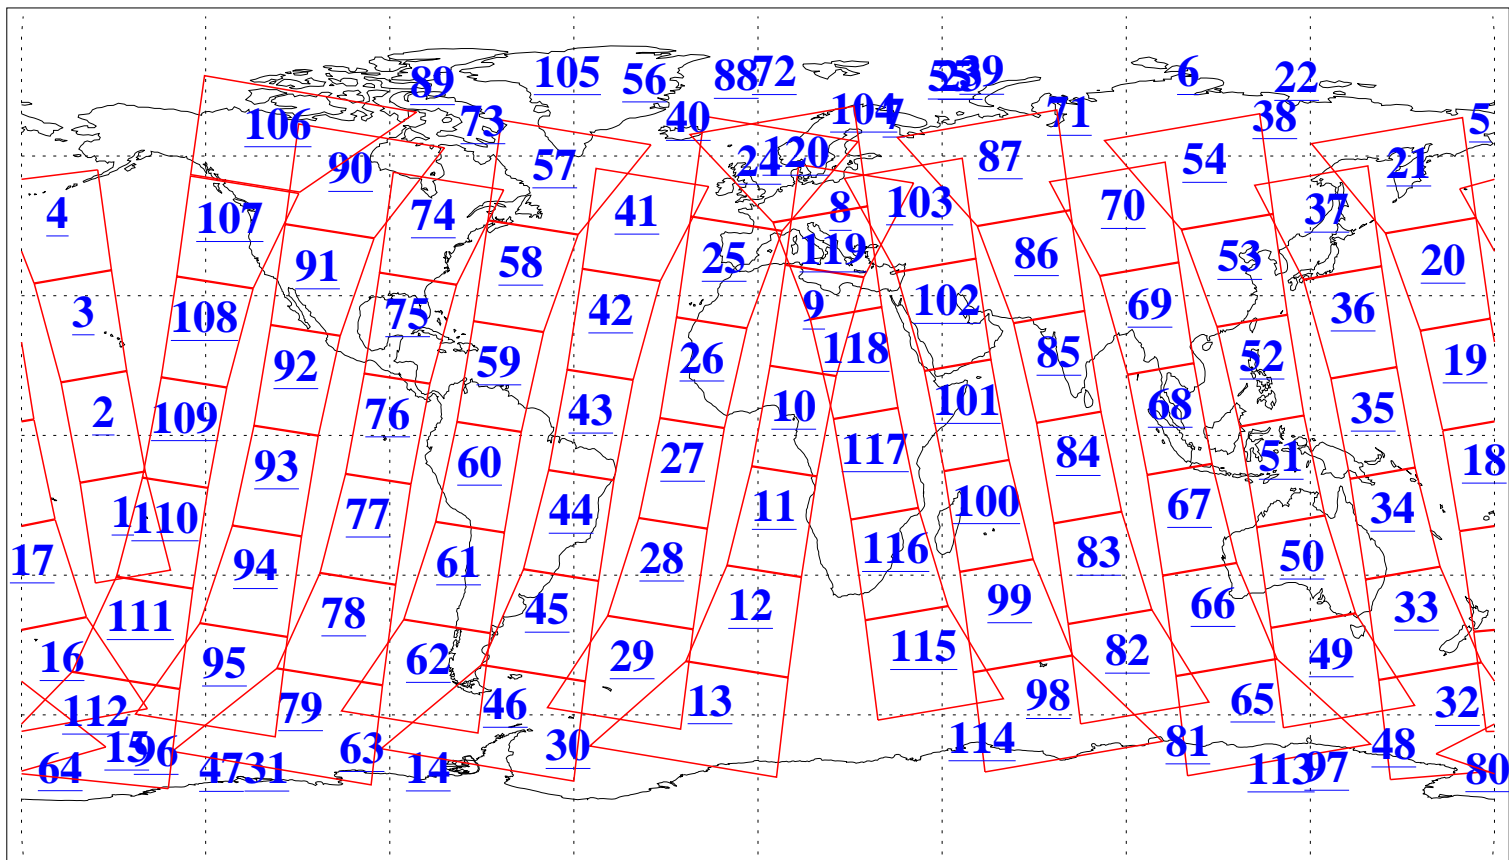

L1B Availability
AMSU Granules: 240
HSB Granules: 0
AIRS Granules: 240

20 Oct 2015
DoY 293
Aqua Day 4917
Granules: 1 to 120

Granules: 121 to 240

Legend: AMSU Available, HSB Available, AIRS Available

L1B Availability
AMSU Granules: 240
HSB Granules: 0
AIRS Granules: 240

20 Oct 2015
DoY 293
Aqua Day 4917

Ascending Granules

Descending Granules

Legend: AMSU Available, HSB Available, AIRS Available

L1B Availability
 AMSU Granules: 240
 HSB Granules: 0
 AIRS Granules: 240

20 Oct 2015
 DoY 293
 Aqua Day 4917

Northern Hemisphere Granules

Southern Hemisphere Granules

Legend: AMSU Available, HSB Available, AIRS Available