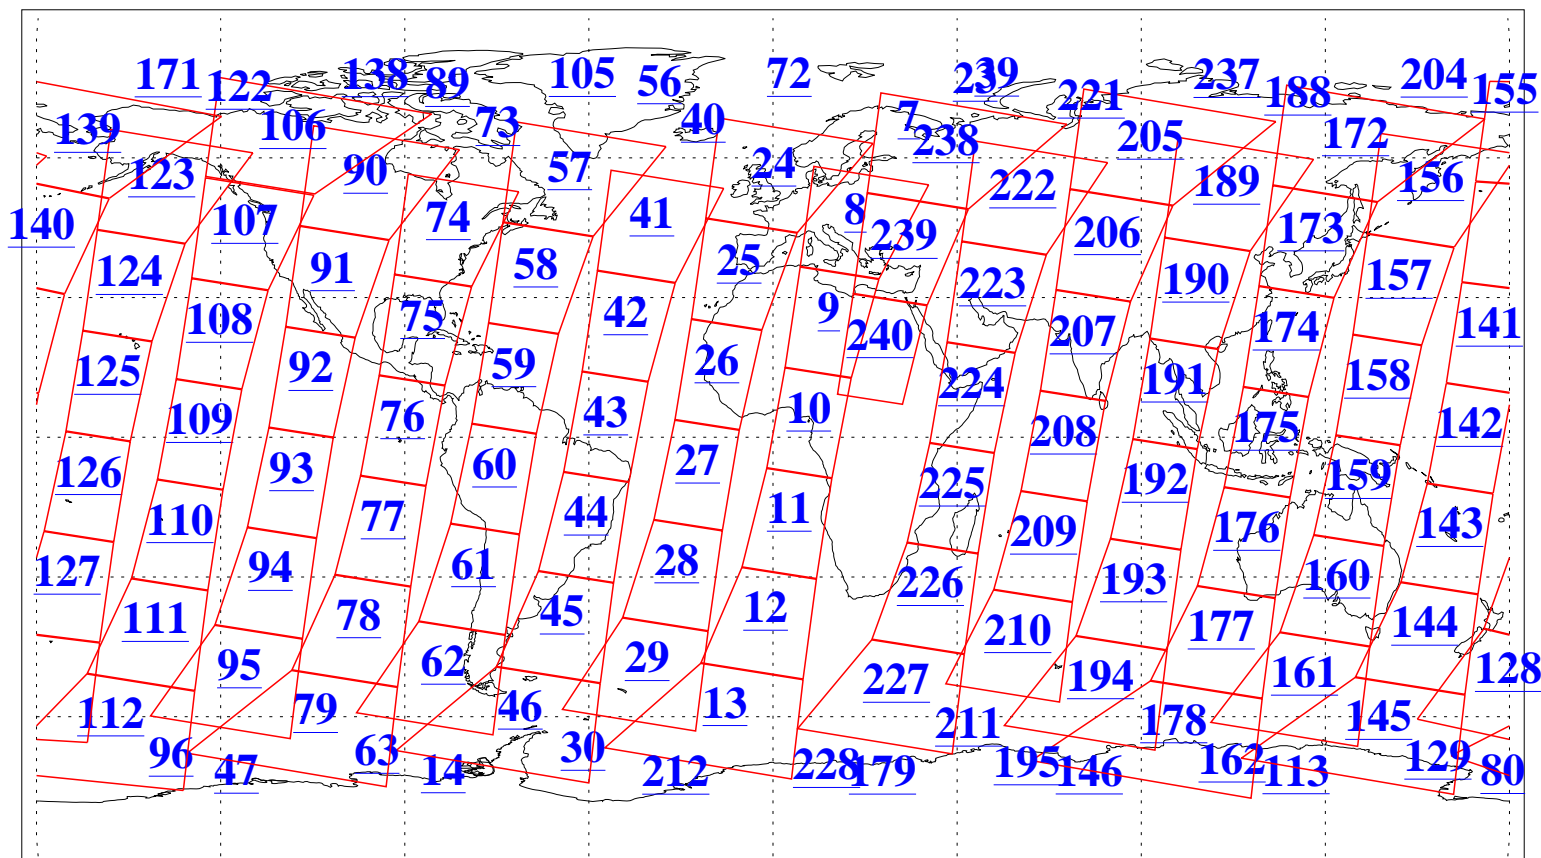

L1B Availability
AMSU Granules: 240
HSB Granules: 0
AIRS Granules: 240

20 Oct 2015
DoY 293
Aqua Day 4917
Granules: 1 to 120

Granules: 121 to 240

Legend: AMSU Available, HSB Available, AIRS Available

L1B Availability
AMSU Granules: 240
HSB Granules: 0
AIRS Granules: 240

20 Oct 2015
DoY 293
Aqua Day 4917

Ascending Granules

Descending Granules

Legend: AMSU Available, HSB Available, AIRS Available

L1B Availability
 AMSU Granules: 240
 HSB Granules: 0
 AIRS Granules: 240

20 Oct 2015
 DoY 293
 Aqua Day 4917

Northern Hemisphere Granules

Southern Hemisphere Granules

Legend: AMSU Available, HSB Available, AIRS Available