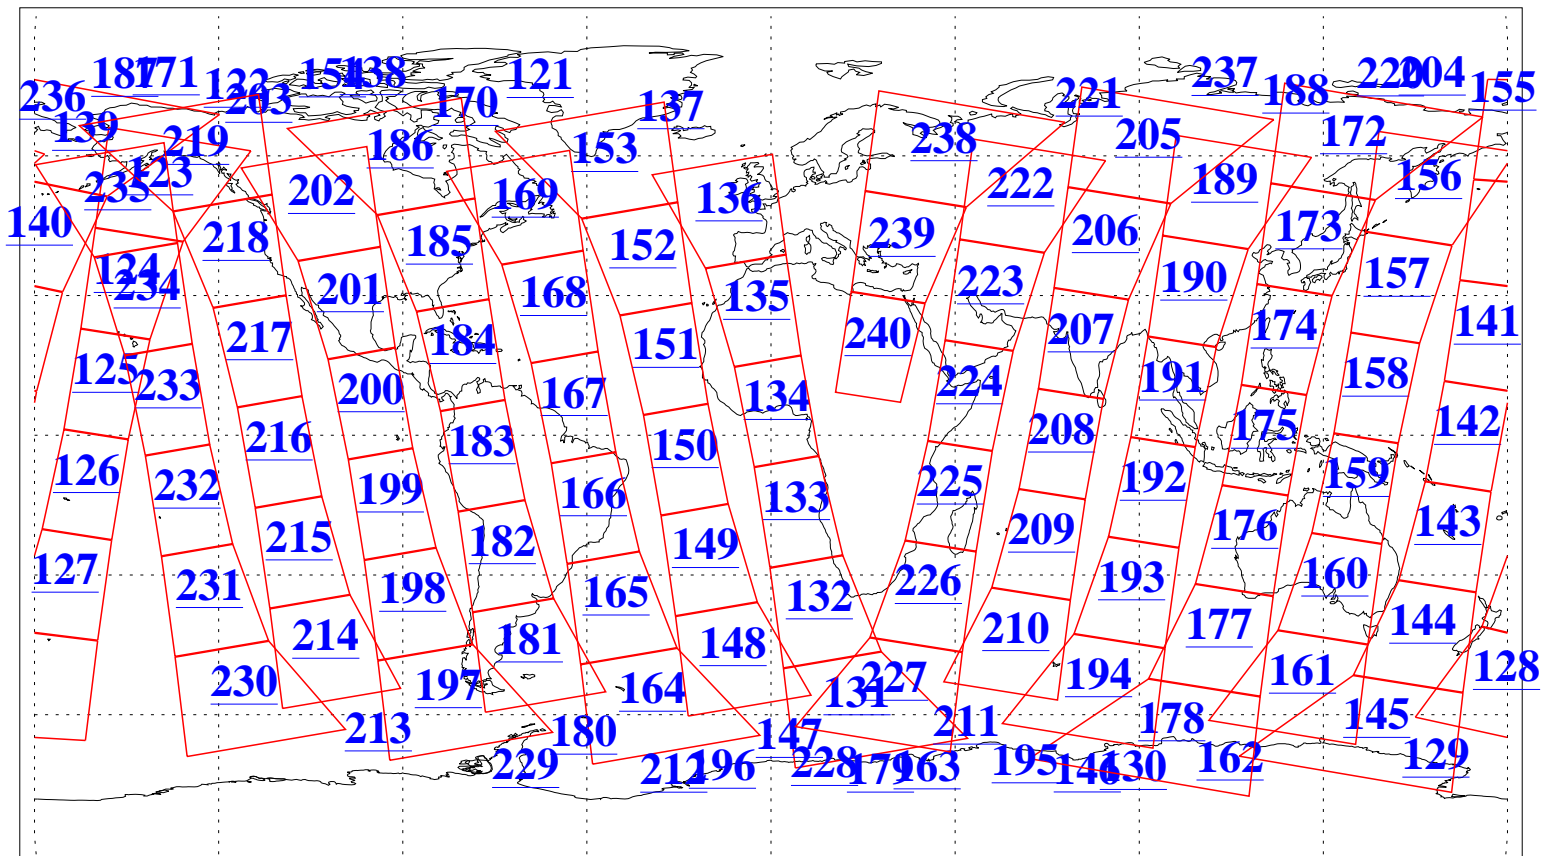

L1B Availability
AMSU Granules: 240
HSB Granules: 0
AIRS Granules: 240

20 Oct 2015
DoY 293
Aqua Day 4917
Granules: 1 to 120

Granules: 121 to 240

Legend: AMSU Available, HSB Available, AIRS Available

L1B Availability
AMSU Granules: 240
HSB Granules: 0
AIRS Granules: 240

20 Oct 2015
DoY 293
Aqua Day 4917

Ascending Granules

Descending Granules

Legend: AMSU Available, HSB Available, AIRS Available

L1B Availability
 AMSU Granules: 240
 HSB Granules: 0
 AIRS Granules: 240

20 Oct 2015
 DoY 293
 Aqua Day 4917

Northern Hemisphere Granules

Southern Hemisphere Granules

Legend: AMSU Available, HSB Available, AIRS Available