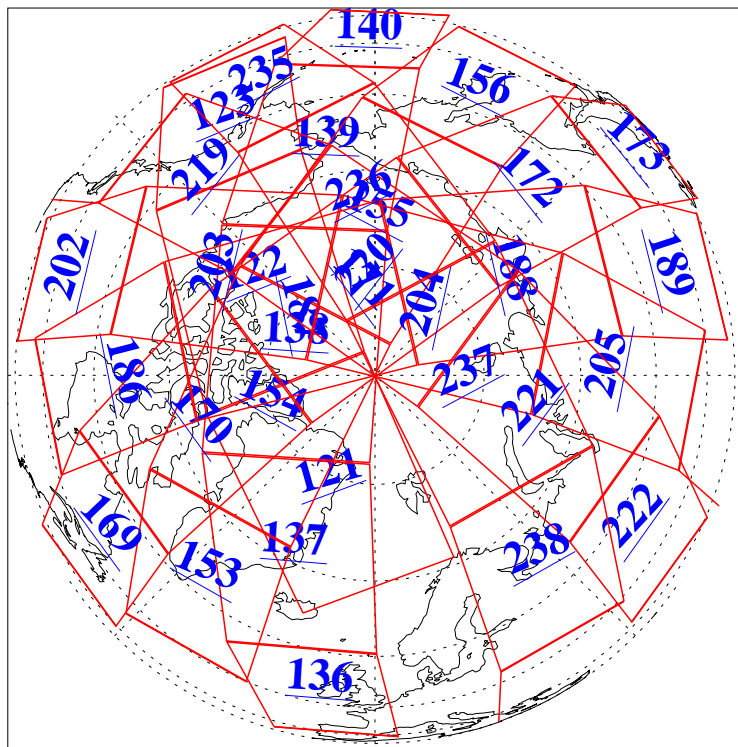

20 Oct 2015
DoY 293
Aqua Day 4917

Ascending Granules

Descending Granules

Legend: AMSU Available, HSB Available, AIRS Available

L1B Availability
 AMSU Granules: 240
 HSB Granules: 0
 AIRS Granules: 240

20 Oct 2015
 DoY 293
 Aqua Day 4917

Northern Hemisphere Granules

Southern Hemisphere Granules

Legend: AMSU Available, HSB Available, AIRS Available