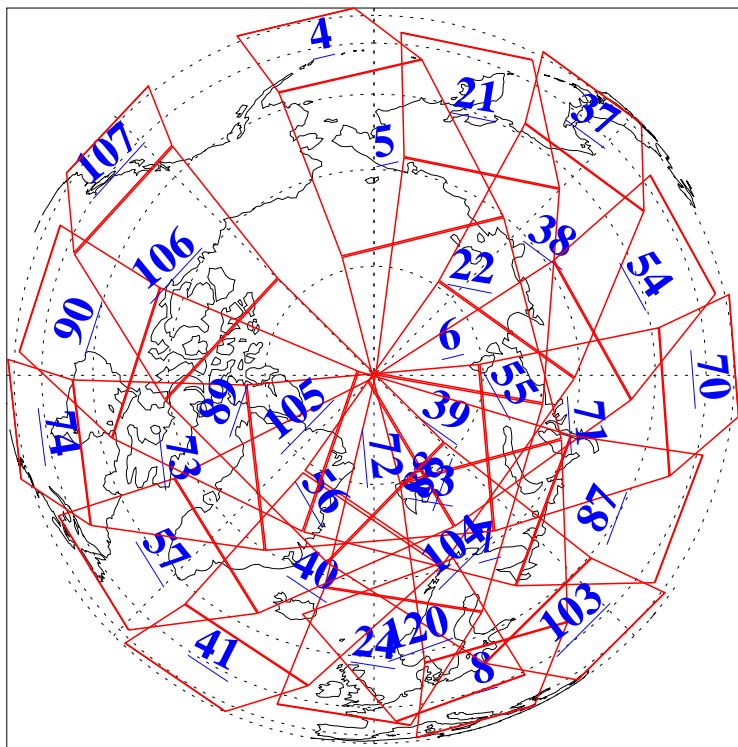

L1B Availability
AMSU Granules: 240
HSB Granules: 0
AIRS Granules: 240

20 Oct 2015
DoY 293
Aqua Day 4917
Granules: 1 to 120

Granules: 121 to 240

Legend: AMSU Available, HSB Available, AIRS Available

L1B Availability
AMSU Granules: 240
HSB Granules: 0
AIRS Granules: 240

20 Oct 2015
DoY 293
Aqua Day 4917

Ascending Granules

Descending Granules

Legend: AMSU Available, HSB Available, AIRS Available

L1B Availability
 AMSU Granules: 240
 HSB Granules: 0
 AIRS Granules: 240

20 Oct 2015
 DoY 293
 Aqua Day 4917

Northern Hemisphere Granules

Southern Hemisphere Granules

Legend: AMSU Available, HSB Available, AIRS Available