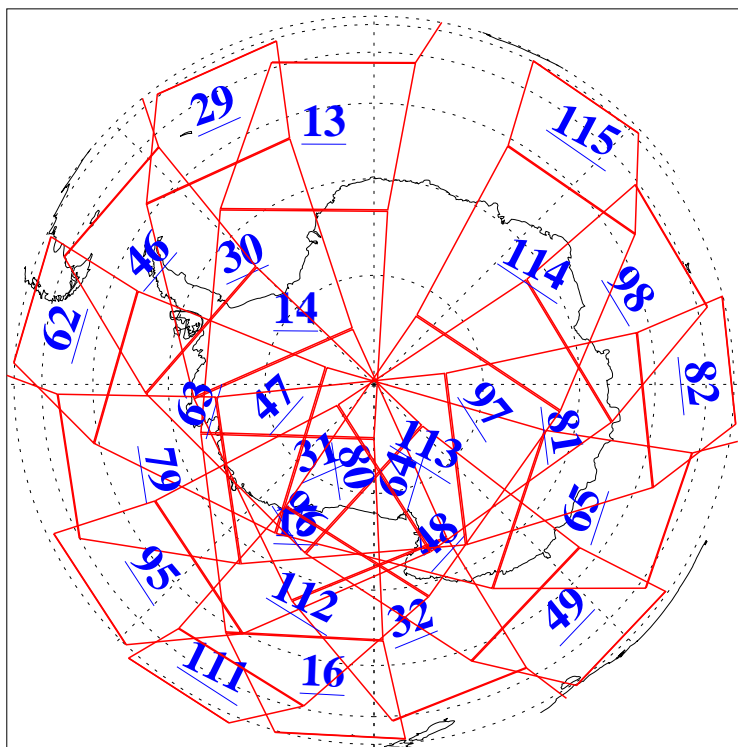

L1B Availability
AMSU Granules: 240
HSB Granules: 0
AIRS Granules: 240

20 Oct 2015
DoY 293
Aqua Day 4917
Granules: 1 to 120

Granules: 121 to 240

Legend: AMSU Available, HSB Available, AIRS Available

L1B Availability
AMSU Granules: 240
HSB Granules: 0
AIRS Granules: 240

20 Oct 2015
DoY 293
Aqua Day 4917

Ascending Granules

Descending Granules

Legend: AMSU Available, HSB Available, AIRS Available

L1B Availability
 AMSU Granules: 240
 HSB Granules: 0
 AIRS Granules: 240

20 Oct 2015
 DoY 293
 Aqua Day 4917

Northern Hemisphere Granules

Southern Hemisphere Granules

Legend: AMSU Available, HSB Available, AIRS Available