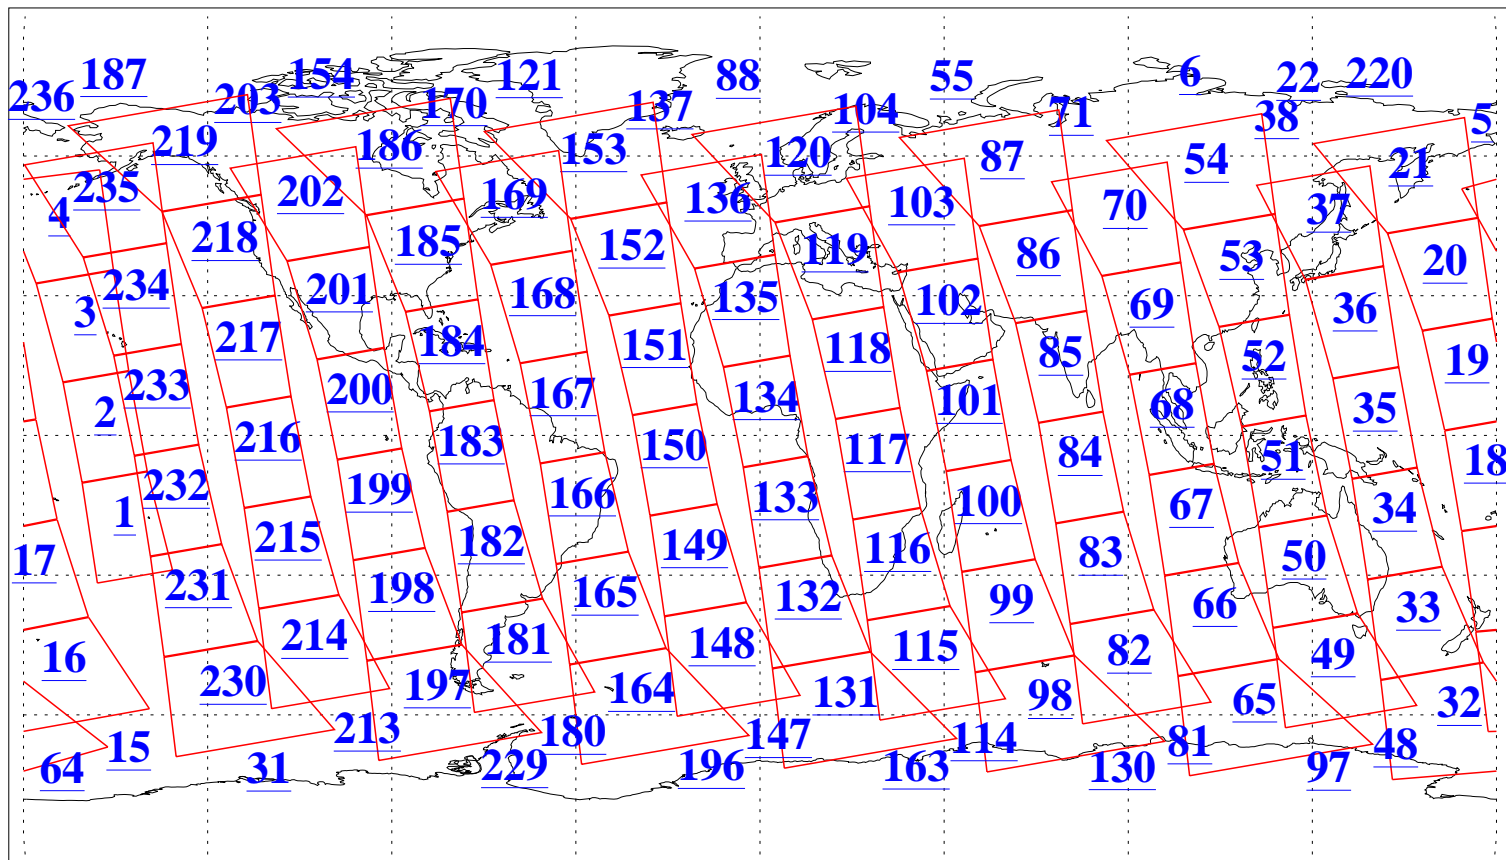

L1B Availability
AMSU Granules: 240
HSB Granules: 0
AIRS Granules: 240

20 Oct 2015
DoY 293
Aqua Day 4917
Granules: 1 to 120

Granules: 121 to 240

Legend: AMSU Available, HSB Available, AIRS Available

L1B Availability
AMSU Granules: 240
HSB Granules: 0
AIRS Granules: 240

20 Oct 2015
DoY 293
Aqua Day 4917

Ascending Granules

Descending Granules

Legend: AMSU Available, HSB Available, AIRS Available

L1B Availability
 AMSU Granules: 240
 HSB Granules: 0
 AIRS Granules: 240

20 Oct 2015
 DoY 293
 Aqua Day 4917

Northern Hemisphere Granules

Southern Hemisphere Granules

Legend: AMSU Available, HSB Available, AIRS Available