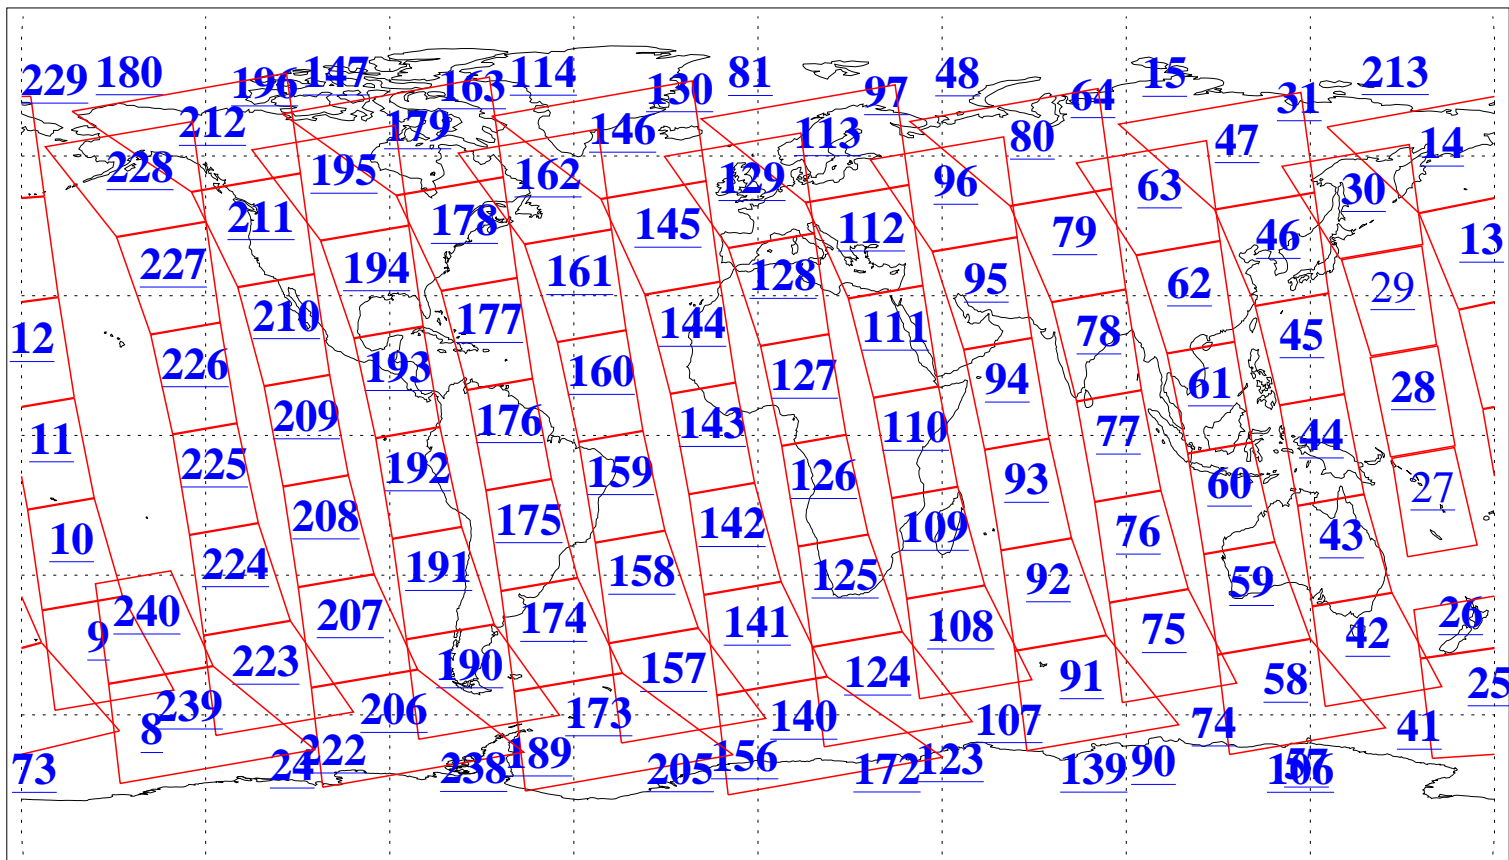

L1B Availability
AMSU Granules: 240
HSB Granules: 0
AIRS Granules: 238

19 Oct 2015
DoY 292
Aqua Day 4916
Granules: 1 to 120

Granules: 121 to 240

Legend: AMSU Available, HSB Available, AIRS Available

L1B Availability
AMSU Granules: 240
HSB Granules: 0
AIRS Granules: 238

19 Oct 2015
DoY 292
Aqua Day 4916
Ascending Granules

Descending Granules

Legend: AMSU Available, HSB Available, AIRS Available

L1B Availability
 AMSU Granules: 240
 HSB Granules: 0
 AIRS Granules: 238

19 Oct 2015
 DoY 292
 Aqua Day 4916

Northern Hemisphere Granules

Southern Hemisphere Granules

Legend: AMSU Available, HSB Available, AIRS Available