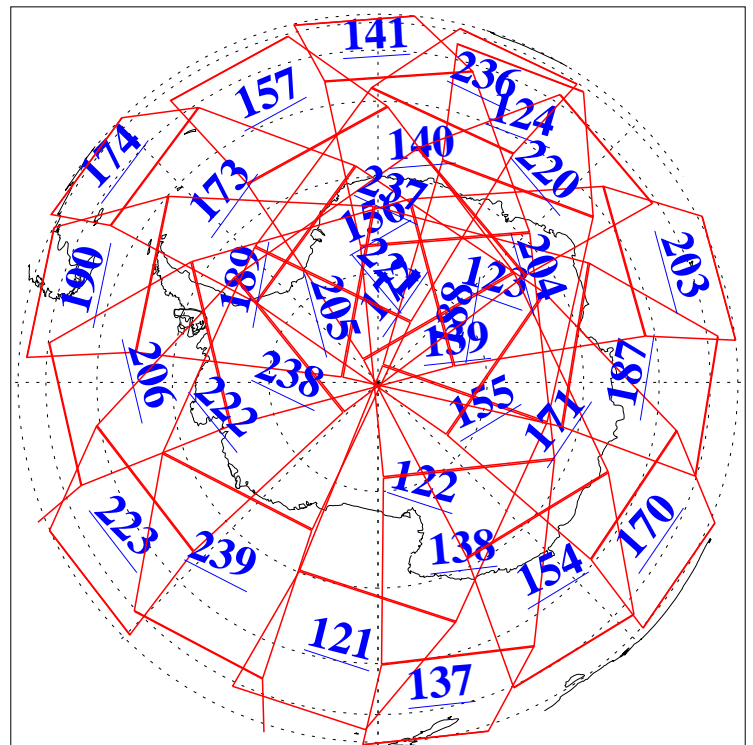

L1B Availability
AMSU Granules: 240
HSB Granules: 0
AIRS Granules: 238

19 Oct 2015
DoY 292
Aqua Day 4916
Granules: 1 to 120

Granules: 121 to 240

Legend: AMSU Available, HSB Available, AIRS Available

L1B Availability
AMSU Granules: 240
HSB Granules: 0
AIRS Granules: 238

19 Oct 2015
DoY 292
Aqua Day 4916
Ascending Granules

Descending Granules

Legend: AMSU Available, HSB Available, AIRS Available

L1B Availability
 AMSU Granules: 240
 HSB Granules: 0
 AIRS Granules: 238

19 Oct 2015
 DoY 292
 Aqua Day 4916

Northern Hemisphere Granules

Southern Hemisphere Granules

Legend: AMSU Available, HSB Available, AIRS Available