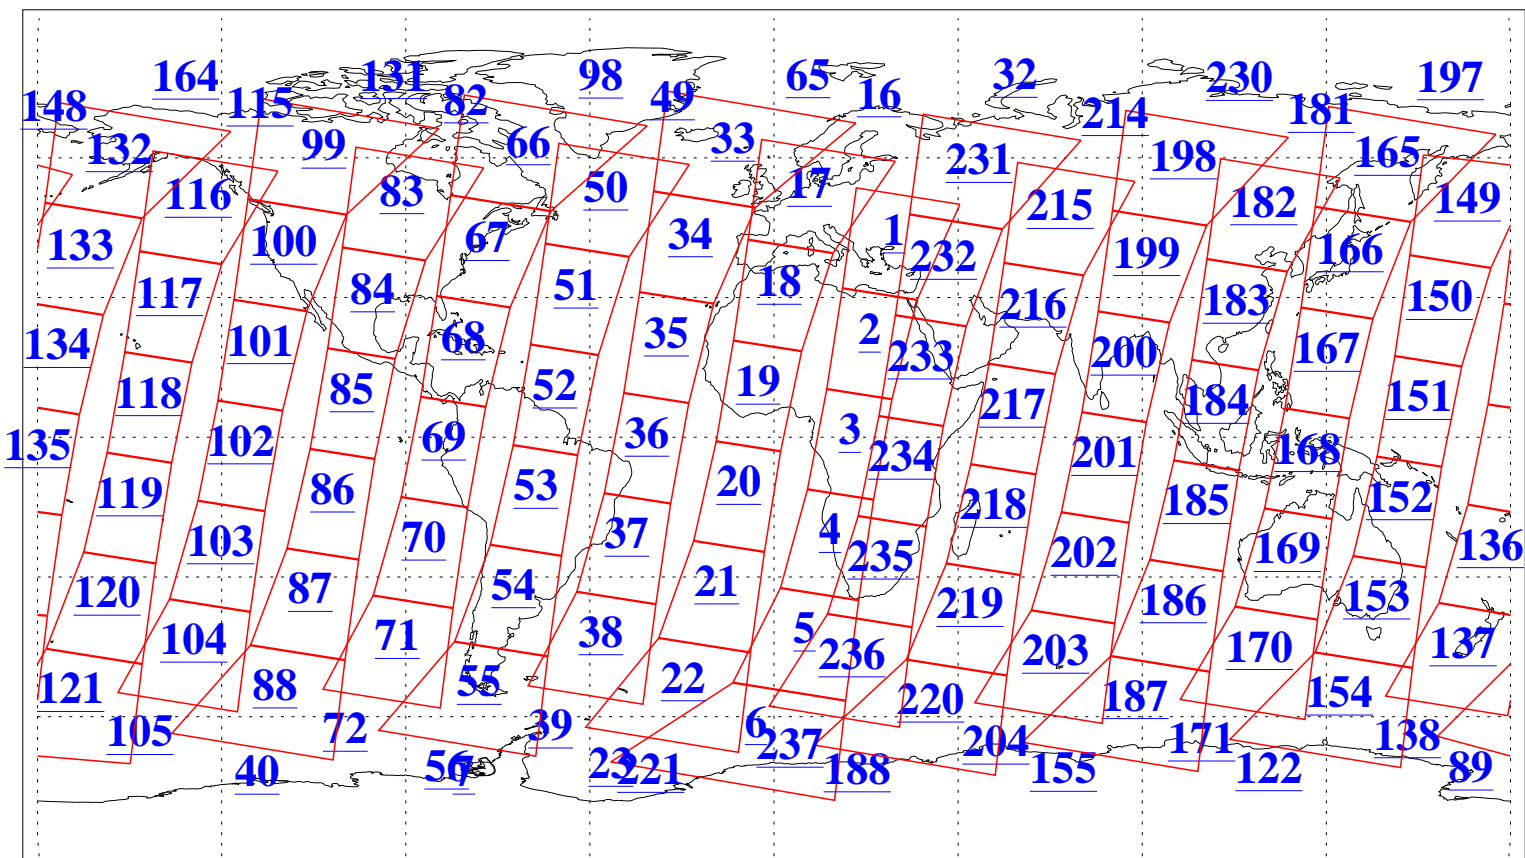

L1B Availability
AMSU Granules: 240
HSB Granules: 0
AIRS Granules: 238

19 Oct 2015
DoY 292
Aqua Day 4916
Granules: 1 to 120

Granules: 121 to 240

Legend: AMSU Available, HSB Available, AIRS Available

L1B Availability
AMSU Granules: 240
HSB Granules: 0
AIRS Granules: 238

19 Oct 2015
DoY 292
Aqua Day 4916
Ascending Granules

Descending Granules

Legend: AMSU Available, HSB Available, AIRS Available

L1B Availability
 AMSU Granules: 240
 HSB Granules: 0
 AIRS Granules: 238

19 Oct 2015
 DoY 292
 Aqua Day 4916

Northern Hemisphere Granules

Southern Hemisphere Granules

Legend: AMSU Available, HSB Available, AIRS Available