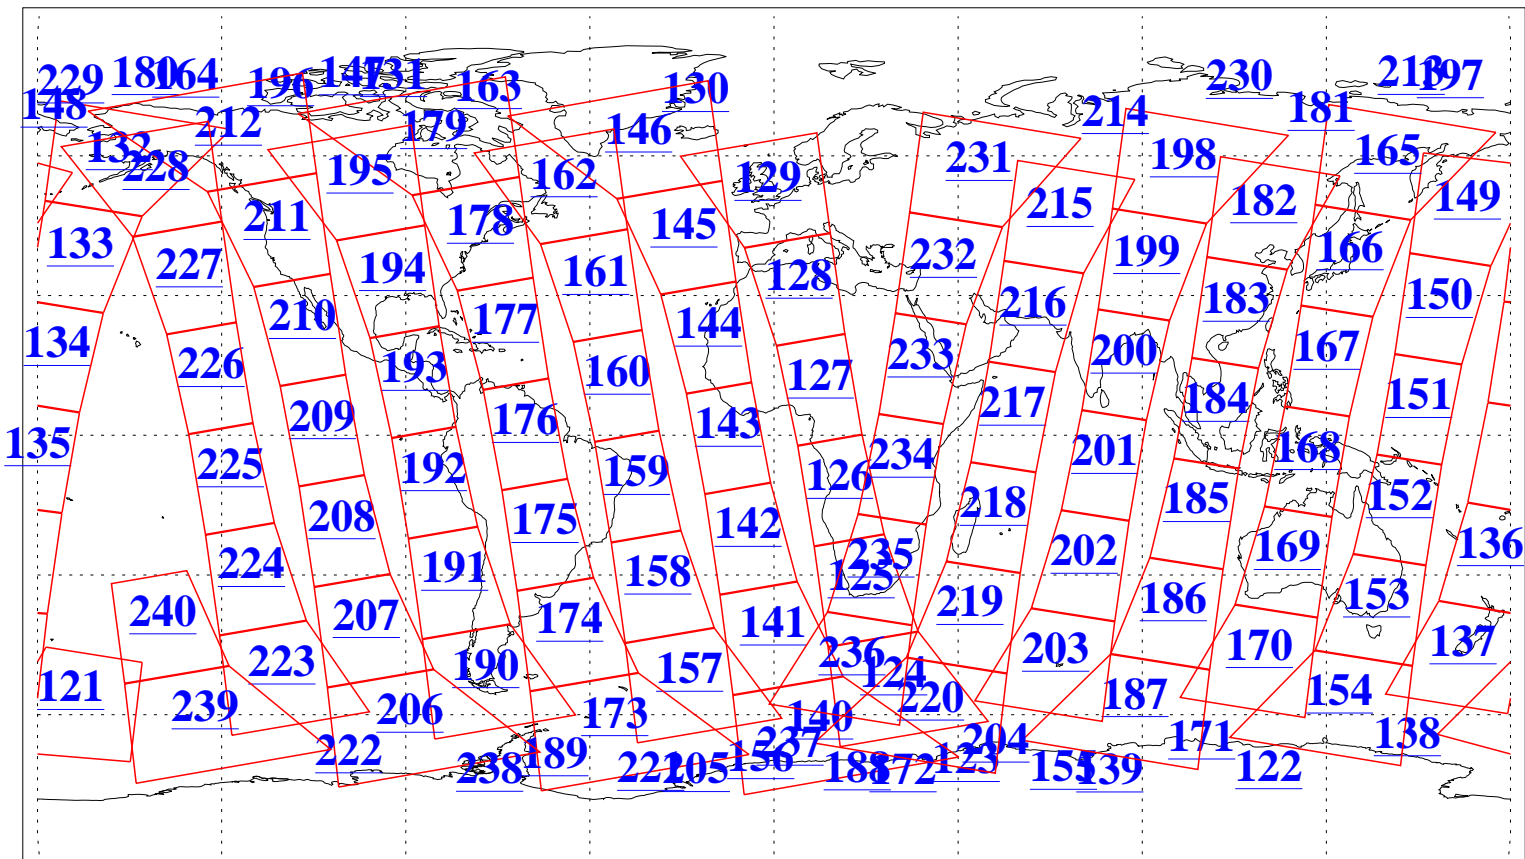

L1B Availability
AMSU Granules: 240
HSB Granules: 0
AIRS Granules: 238

19 Oct 2015
DoY 292
Aqua Day 4916
Granules: 1 to 120

Granules: 121 to 240

Legend: AMSU Available, HSB Available, AIRS Available

L1B Availability
AMSU Granules: 240
HSB Granules: 0
AIRS Granules: 238

19 Oct 2015
DoY 292
Aqua Day 4916
Ascending Granules

Descending Granules

Legend: AMSU Available, HSB Available, AIRS Available

L1B Availability
 AMSU Granules: 240
 HSB Granules: 0
 AIRS Granules: 238

19 Oct 2015
 DoY 292
 Aqua Day 4916

Northern Hemisphere Granules

Southern Hemisphere Granules

Legend: AMSU Available, HSB Available, AIRS Available