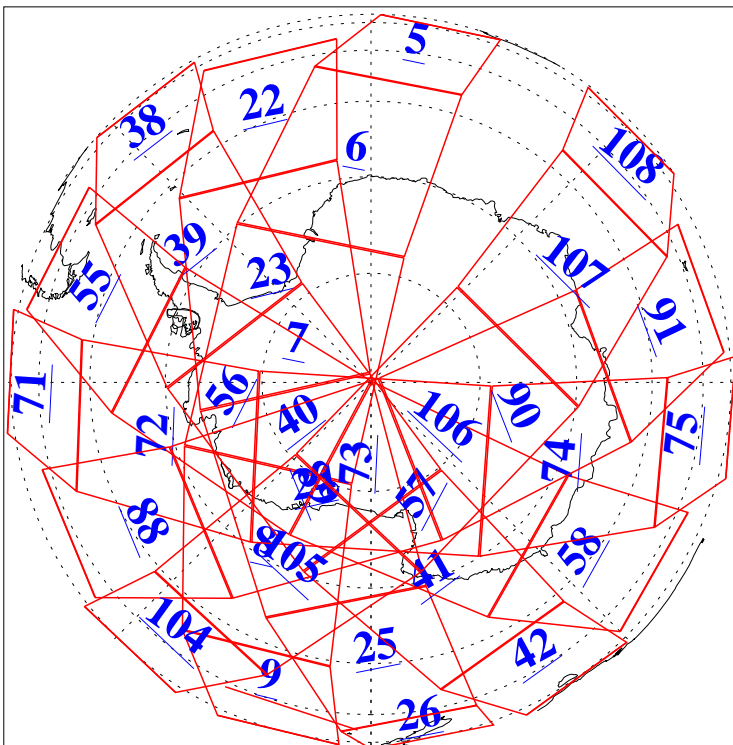

L1B Availability
AMSU Granules: 240
HSB Granules: 0
AIRS Granules: 238

19 Oct 2015
DoY 292
Aqua Day 4916
Granules: 1 to 120

Granules: 121 to 240

Legend: AMSU Available, HSB Available, AIRS Available

L1B Availability
AMSU Granules: 240
HSB Granules: 0
AIRS Granules: 238

19 Oct 2015
DoY 292
Aqua Day 4916
Ascending Granules

Descending Granules

Legend: AMSU Available, HSB Available, AIRS Available

L1B Availability
 AMSU Granules: 240
 HSB Granules: 0
 AIRS Granules: 238

19 Oct 2015
 DoY 292
 Aqua Day 4916

Northern Hemisphere Granules

Southern Hemisphere Granules

Legend: AMSU Available, HSB Available, AIRS Available