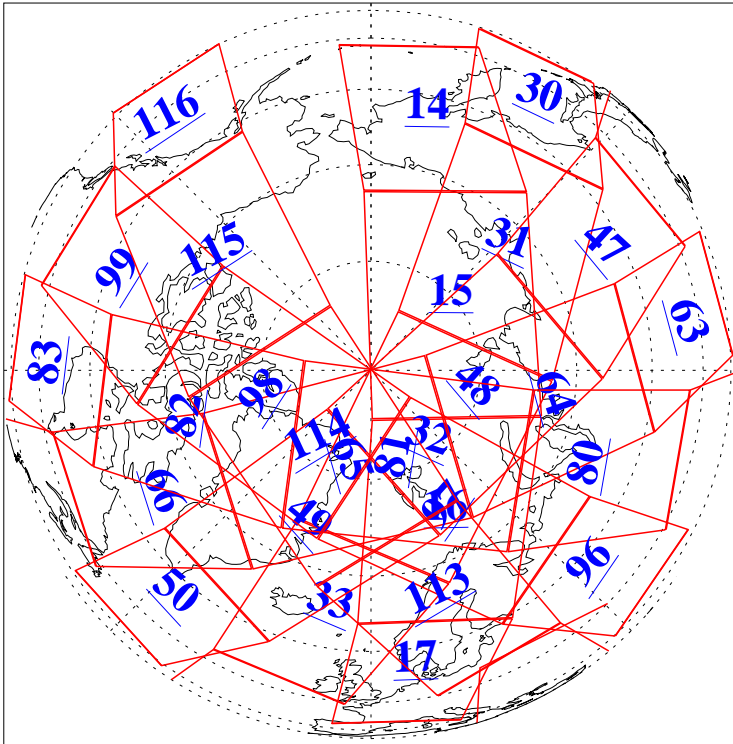

L1B Availability
AMSU Granules: 240
HSB Granules: 0
AIRS Granules: 238

19 Oct 2015
DoY 292
Aqua Day 4916
Granules: 1 to 120

Granules: 121 to 240

Legend: AMSU Available, HSB Available, AIRS Available

L1B Availability
AMSU Granules: 240
HSB Granules: 0
AIRS Granules: 238

19 Oct 2015
DoY 292
Aqua Day 4916
Ascending Granules

Descending Granules

Legend: AMSU Available, HSB Available, AIRS Available

L1B Availability
 AMSU Granules: 240
 HSB Granules: 0
 AIRS Granules: 238

19 Oct 2015
 DoY 292
 Aqua Day 4916

Northern Hemisphere Granules

Southern Hemisphere Granules

Legend: AMSU Available, HSB Available, AIRS Available