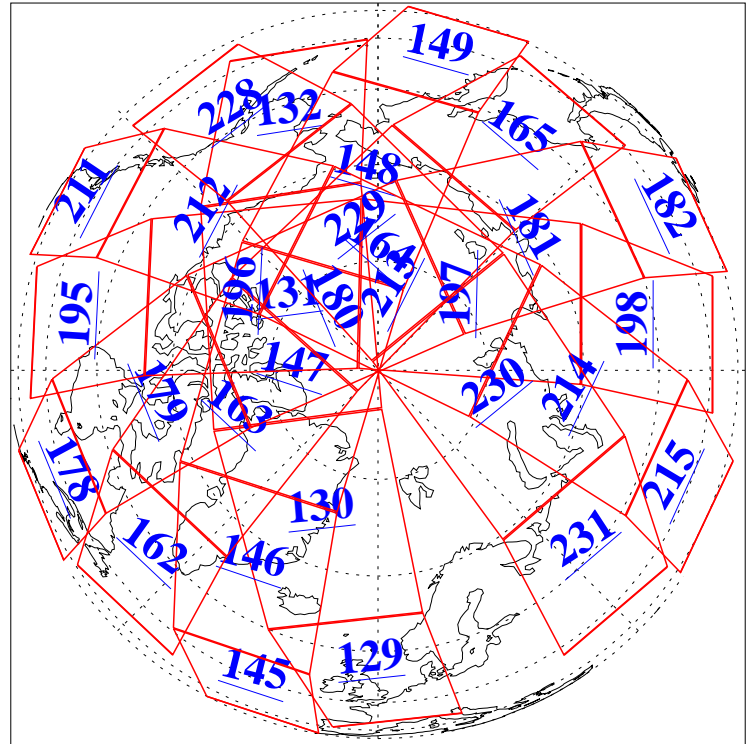

19 Oct 2015
DoY 292
Aqua Day 4916
Ascending Granules

Descending Granules

Legend: AMSU Available, HSB Available, AIRS Available

L1B Availability
 AMSU Granules: 240
 HSB Granules: 0
 AIRS Granules: 238

19 Oct 2015
 DoY 292
 Aqua Day 4916

Northern Hemisphere Granules

Southern Hemisphere Granules

Legend: AMSU Available, HSB Available, AIRS Available