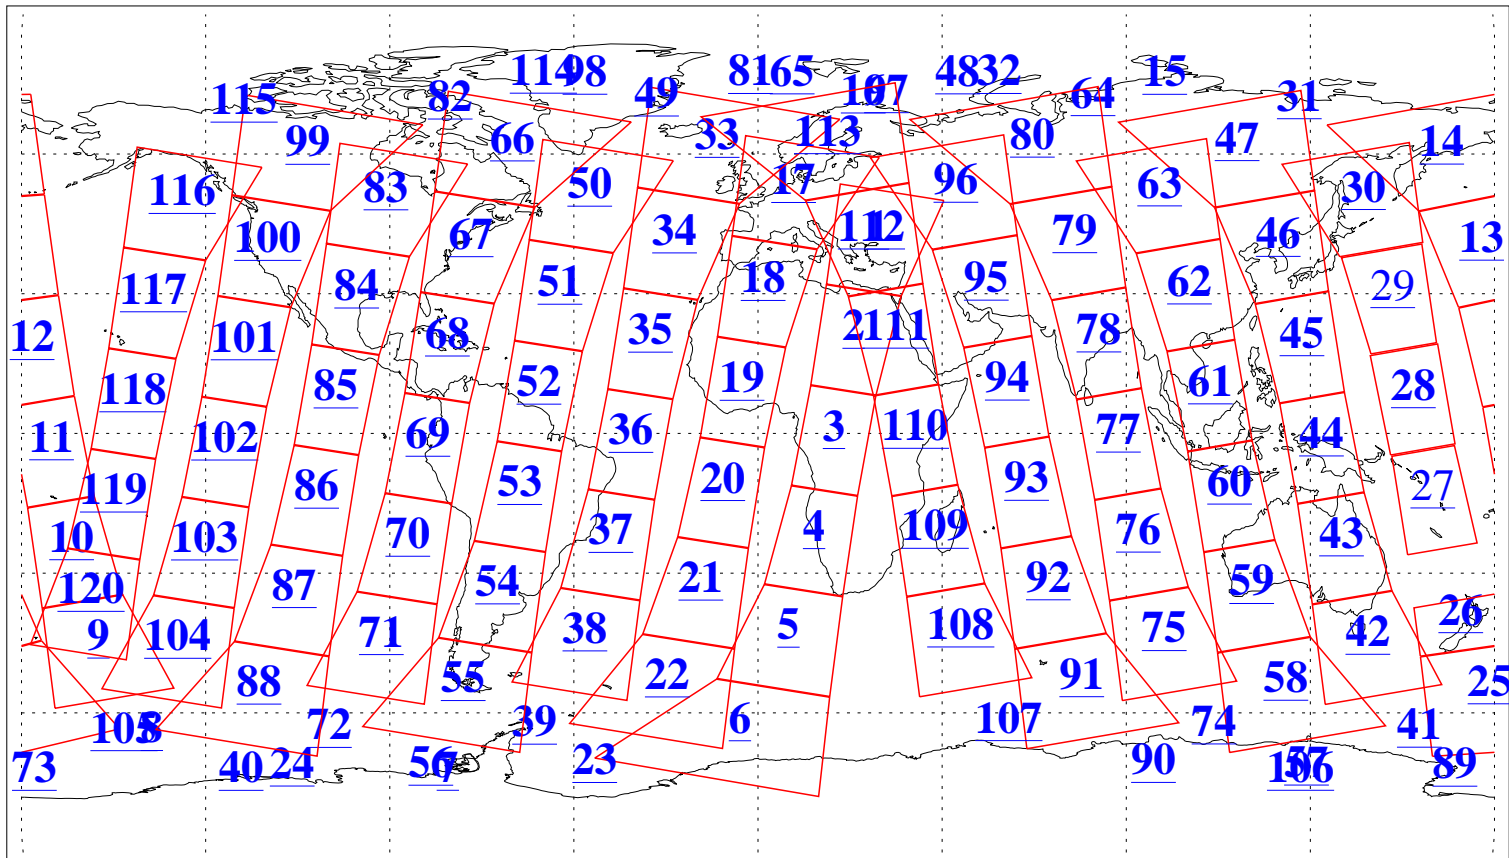

L1B Availability
AMSU Granules: 240
HSB Granules: 0
AIRS Granules: 238

19 Oct 2015
DoY 292
Aqua Day 4916
Granules: 1 to 120

Granules: 121 to 240

Legend: AMSU Available, HSB Available, AIRS Available

L1B Availability
AMSU Granules: 240
HSB Granules: 0
AIRS Granules: 238

19 Oct 2015
DoY 292
Aqua Day 4916
Ascending Granules

Descending Granules

Legend: AMSU Available, HSB Available, AIRS Available

L1B Availability
 AMSU Granules: 240
 HSB Granules: 0
 AIRS Granules: 238

19 Oct 2015
 DoY 292
 Aqua Day 4916

Northern Hemisphere Granules

Southern Hemisphere Granules

Legend: AMSU Available, HSB Available, AIRS Available