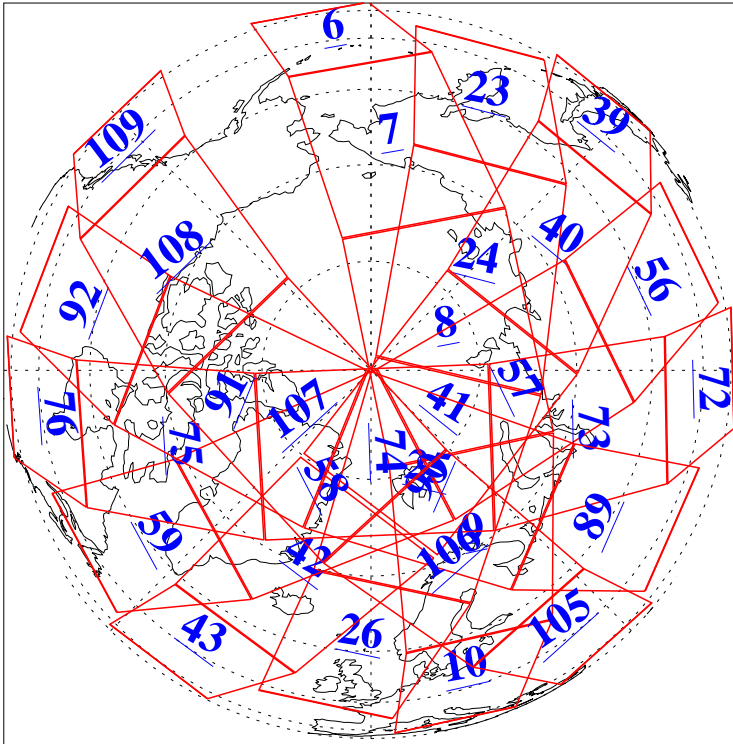

L1B Availability  
AMSU Granules: 240  
HSB Granules: 0  
AIRS Granules: 240

18 Oct 2015  
DoY 291  
Aqua Day 4915  
Granules: 1 to 120

Granules: 121 to 240

Legend: AMSU Available, HSB Available, AIRS Available

L1B Availability  
AMSU Granules: 240  
HSB Granules: 0  
AIRS Granules: 240

18 Oct 2015  
DoY 291  
Aqua Day 4915  
Ascending Granules

Descending Granules

Legend: AMSU Available, HSB Available, AIRS Available

L1B Availability  
 AMSU Granules: 240  
 HSB Granules: 0  
 AIRS Granules: 240

18 Oct 2015  
 DoY 291  
 Aqua Day 4915

Northern Hemisphere Granules

Southern Hemisphere Granules

Legend: AMSU Available, HSB Available, AIRS Available