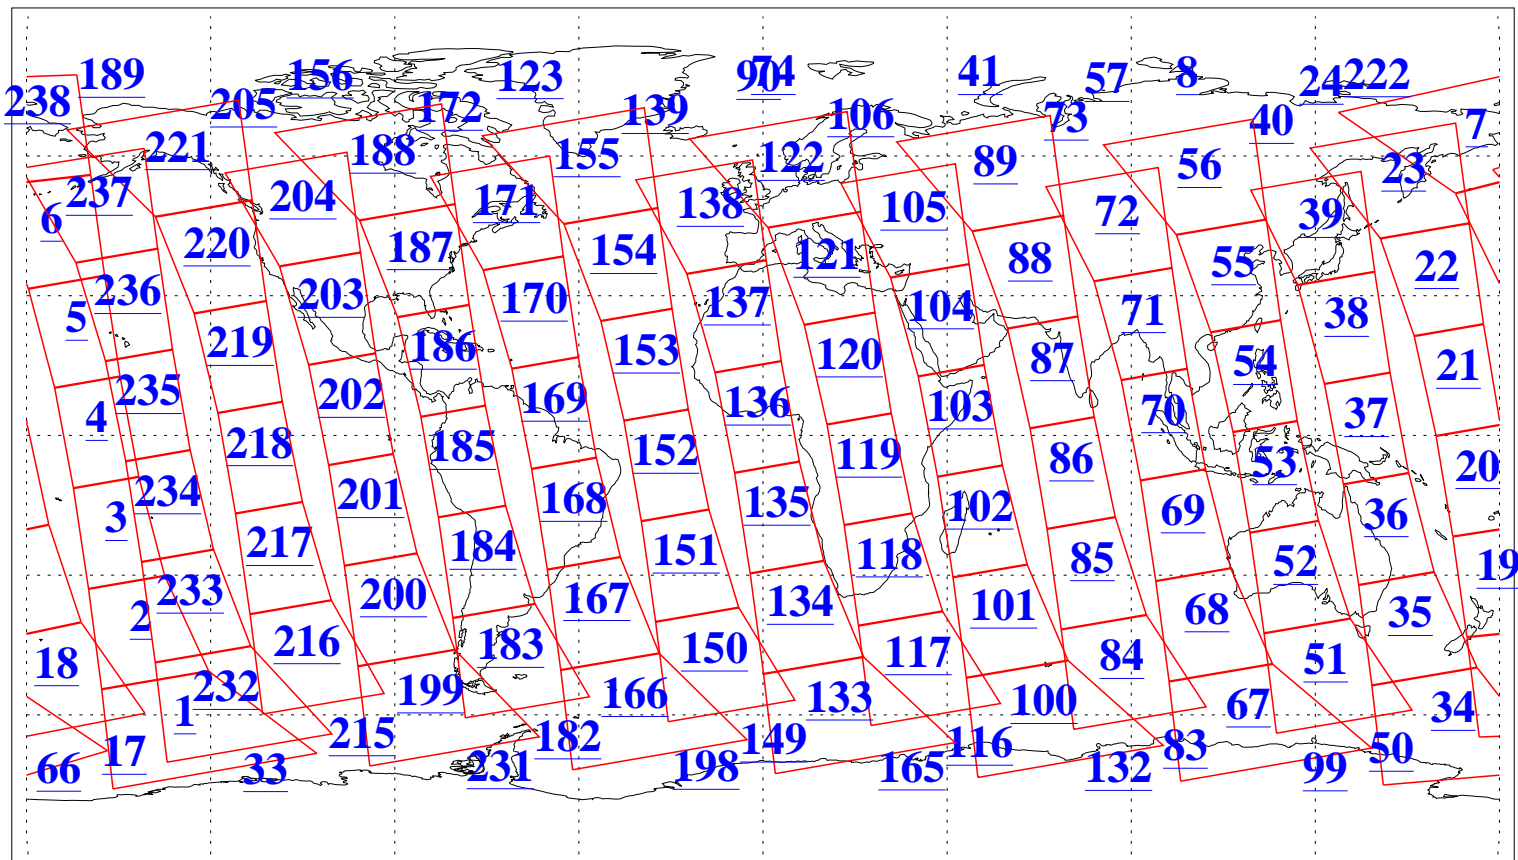

L1B Availability  
AMSU Granules: 240  
HSB Granules: 0  
AIRS Granules: 240

18 Oct 2015  
DoY 291  
Aqua Day 4915  
Granules: 1 to 120

Granules: 121 to 240

Legend: AMSU Available, HSB Available, AIRS Available

L1B Availability  
AMSU Granules: 240  
HSB Granules: 0  
AIRS Granules: 240

18 Oct 2015  
DoY 291  
Aqua Day 4915  
Ascending Granules

Descending Granules

Legend: AMSU Available, HSB Available, AIRS Available

L1B Availability  
 AMSU Granules: 240  
 HSB Granules: 0  
 AIRS Granules: 240

18 Oct 2015  
 DoY 291  
 Aqua Day 4915

Northern Hemisphere Granules

Southern Hemisphere Granules

Legend: AMSU Available, HSB Available, AIRS Available