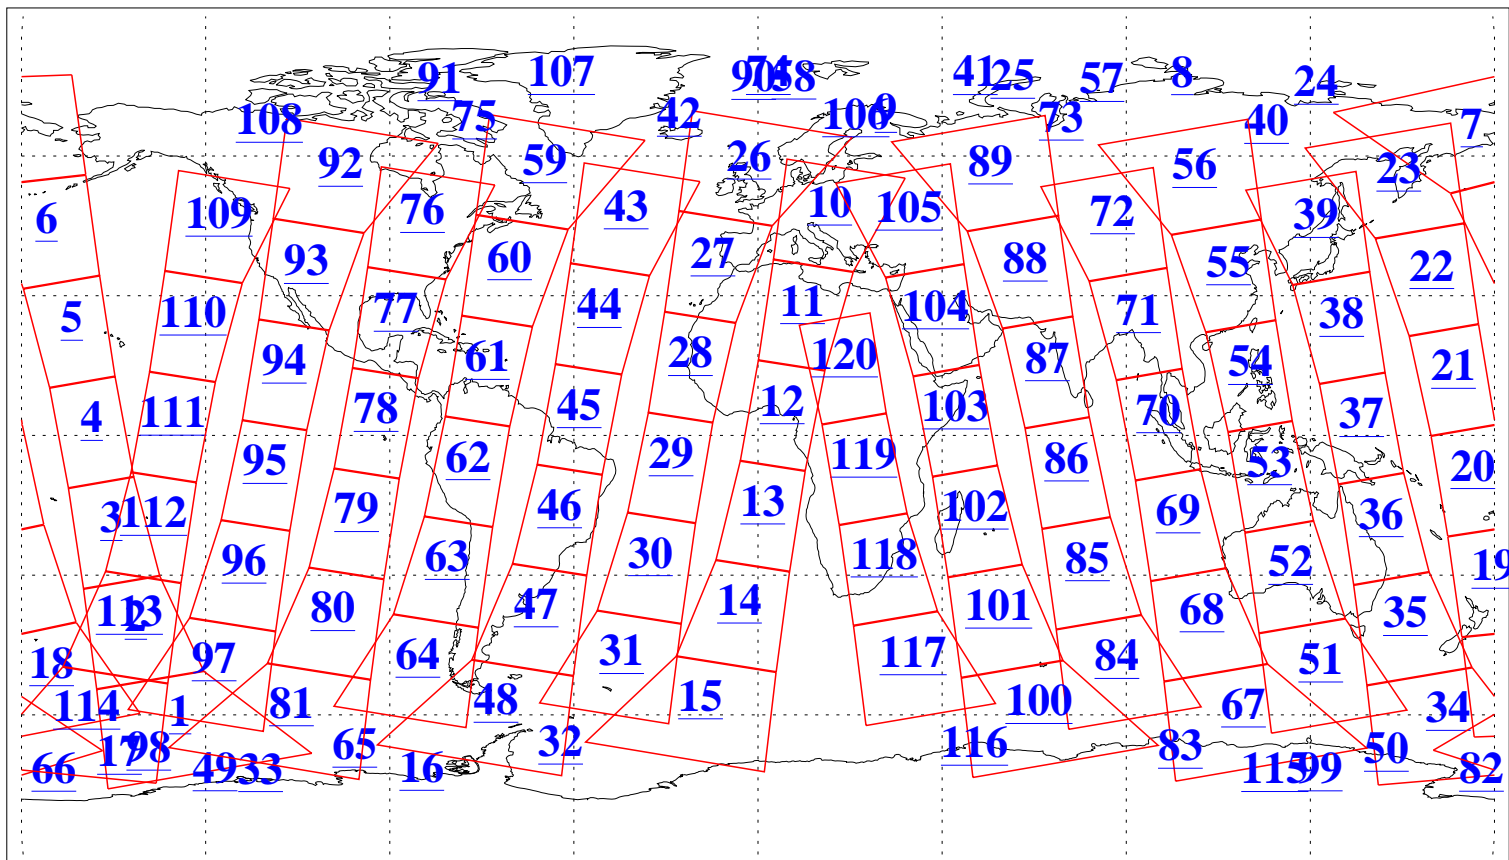

L1B Availability  
AMSU Granules: 240  
HSB Granules: 0  
AIRS Granules: 240

18 Oct 2015  
DoY 291  
Aqua Day 4915  
Granules: 1 to 120

Granules: 121 to 240

Legend: AMSU Available, HSB Available, AIRS Available

L1B Availability  
AMSU Granules: 240  
HSB Granules: 0  
AIRS Granules: 240

18 Oct 2015  
DoY 291  
Aqua Day 4915  
Ascending Granules

Descending Granules

Legend: AMSU Available, HSB Available, AIRS Available

L1B Availability  
 AMSU Granules: 240  
 HSB Granules: 0  
 AIRS Granules: 240

18 Oct 2015  
 DoY 291  
 Aqua Day 4915

Northern Hemisphere Granules

Southern Hemisphere Granules

Legend: AMSU Available, HSB Available, AIRS Available