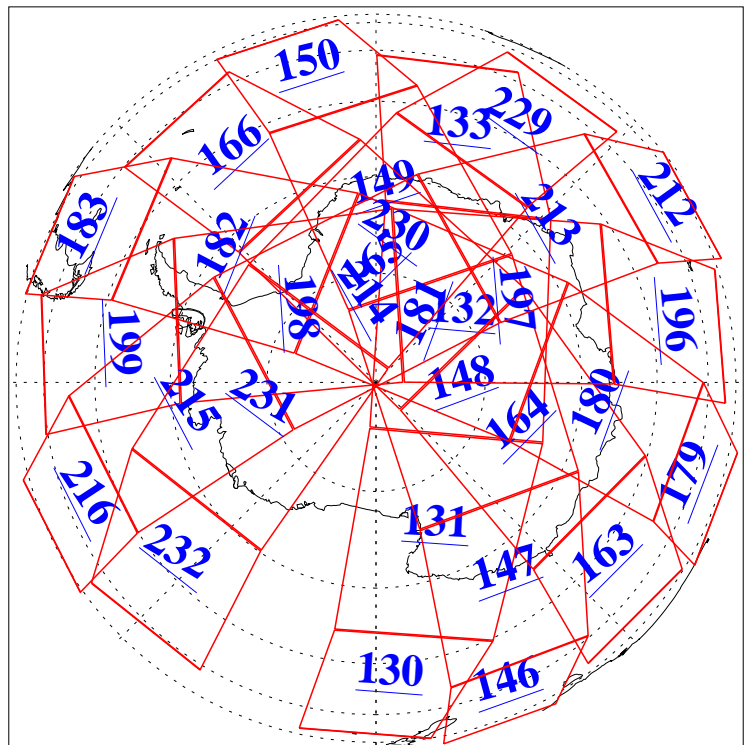

Legend: AMSU Available, HSB Available, AIRS Available