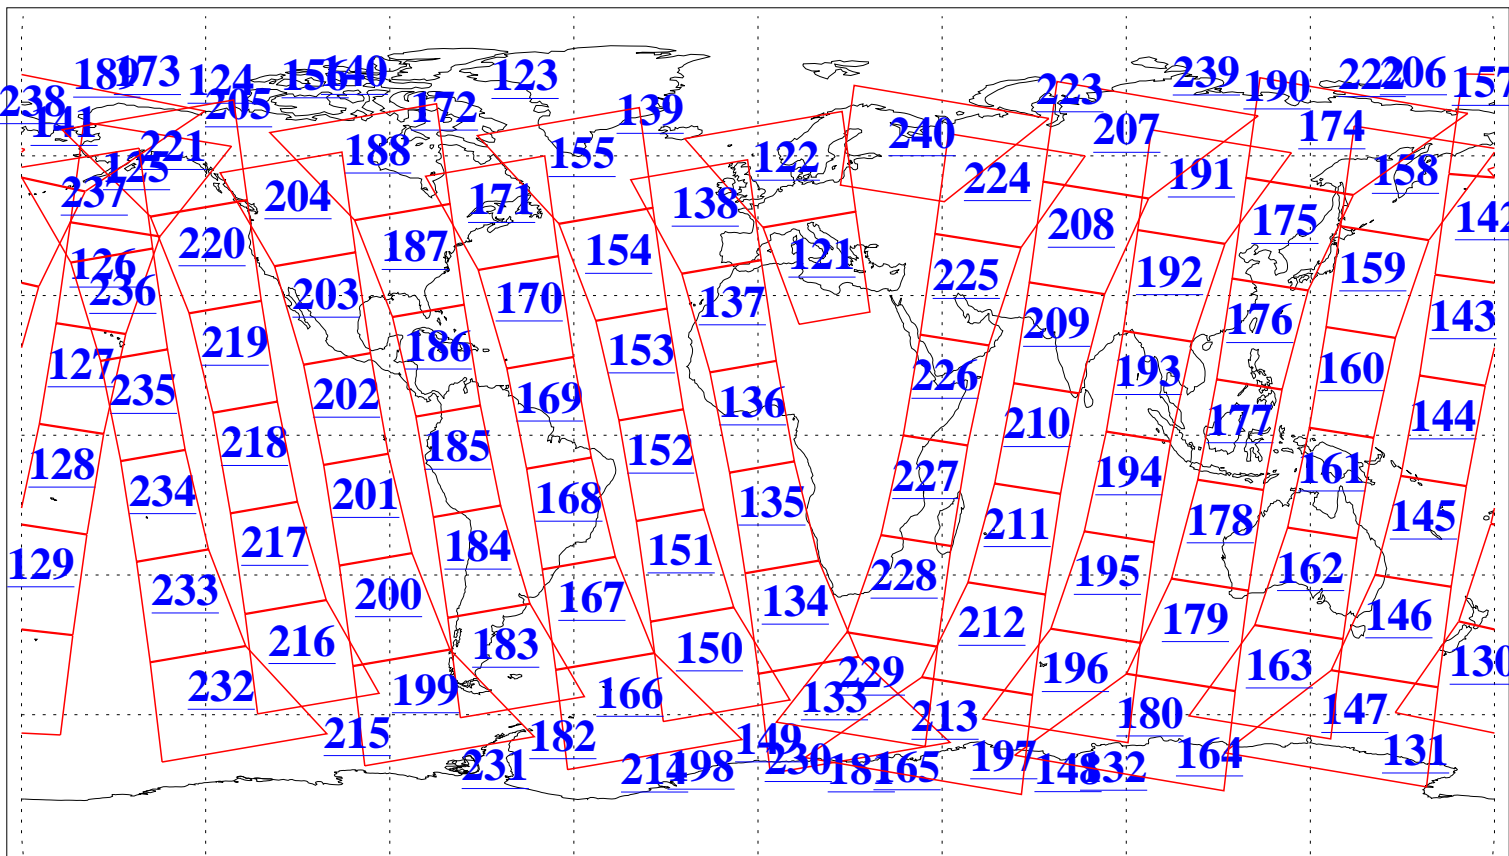

L1B Availability  
AMSU Granules: 240  
HSB Granules: 0  
AIRS Granules: 240

18 Oct 2015  
DoY 291  
Aqua Day 4915  
Granules: 1 to 120

Granules: 121 to 240

Legend: AMSU Available, HSB Available, AIRS Available

L1B Availability  
AMSU Granules: 240  
HSB Granules: 0  
AIRS Granules: 240

18 Oct 2015  
DoY 291  
Aqua Day 4915  
Ascending Granules

Descending Granules

Legend: AMSU Available, HSB Available, AIRS Available

L1B Availability  
 AMSU Granules: 240  
 HSB Granules: 0  
 AIRS Granules: 240

18 Oct 2015  
 DoY 291  
 Aqua Day 4915

Northern Hemisphere Granules

Southern Hemisphere Granules

Legend: AMSU Available, HSB Available, AIRS Available