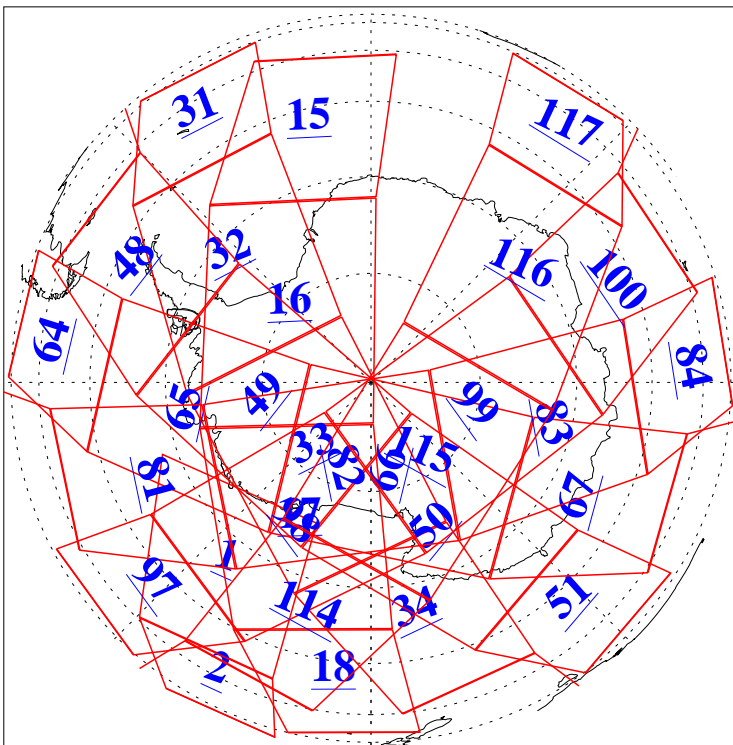

L1B Availability  
AMSU Granules: 240  
HSB Granules: 0  
AIRS Granules: 240

18 Oct 2015  
DoY 291  
Aqua Day 4915  
Granules: 1 to 120

Granules: 121 to 240

Legend: AMSU Available, HSB Available, AIRS Available

L1B Availability  
AMSU Granules: 240  
HSB Granules: 0  
AIRS Granules: 240

18 Oct 2015  
DoY 291  
Aqua Day 4915  
Ascending Granules

Descending Granules

Legend: AMSU Available, HSB Available, AIRS Available

L1B Availability  
 AMSU Granules: 240  
 HSB Granules: 0  
 AIRS Granules: 240

18 Oct 2015  
 DoY 291  
 Aqua Day 4915

Northern Hemisphere Granules

Southern Hemisphere Granules

Legend: AMSU Available, HSB Available, AIRS Available