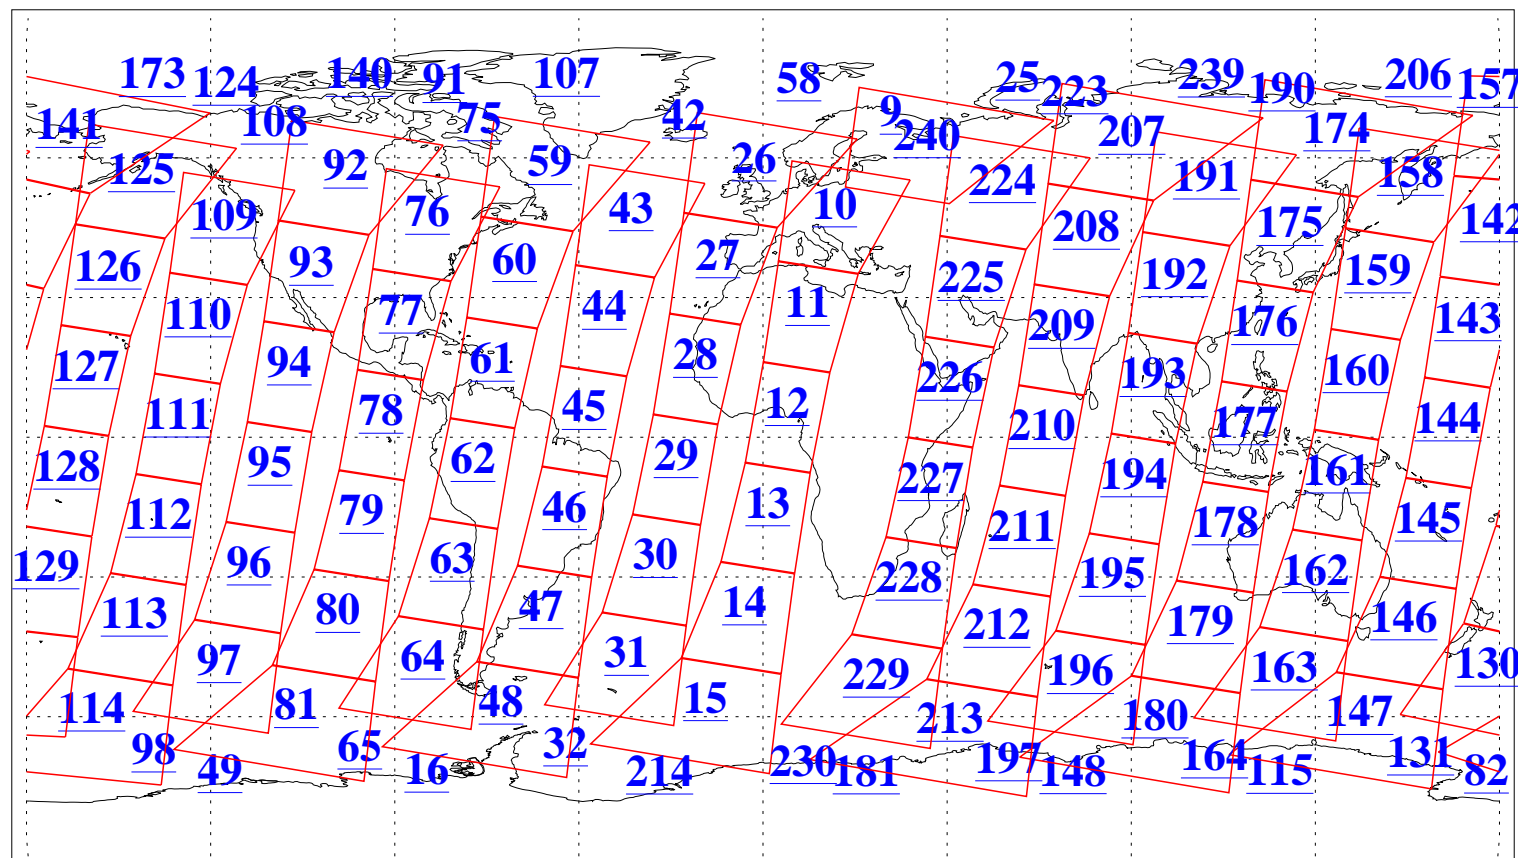

L1B Availability  
AMSU Granules: 240  
HSB Granules: 0  
AIRS Granules: 240

18 Oct 2015  
DoY 291  
Aqua Day 4915  
Granules: 1 to 120

Granules: 121 to 240

Legend: AMSU Available, HSB Available, AIRS Available

L1B Availability  
AMSU Granules: 240  
HSB Granules: 0  
AIRS Granules: 240

18 Oct 2015  
DoY 291  
Aqua Day 4915  
Ascending Granules

Descending Granules

Legend: AMSU Available, HSB Available, AIRS Available

L1B Availability  
 AMSU Granules: 240  
 HSB Granules: 0  
 AIRS Granules: 240

18 Oct 2015  
 DoY 291  
 Aqua Day 4915

Northern Hemisphere Granules

Southern Hemisphere Granules

Legend: AMSU Available, HSB Available, AIRS Available