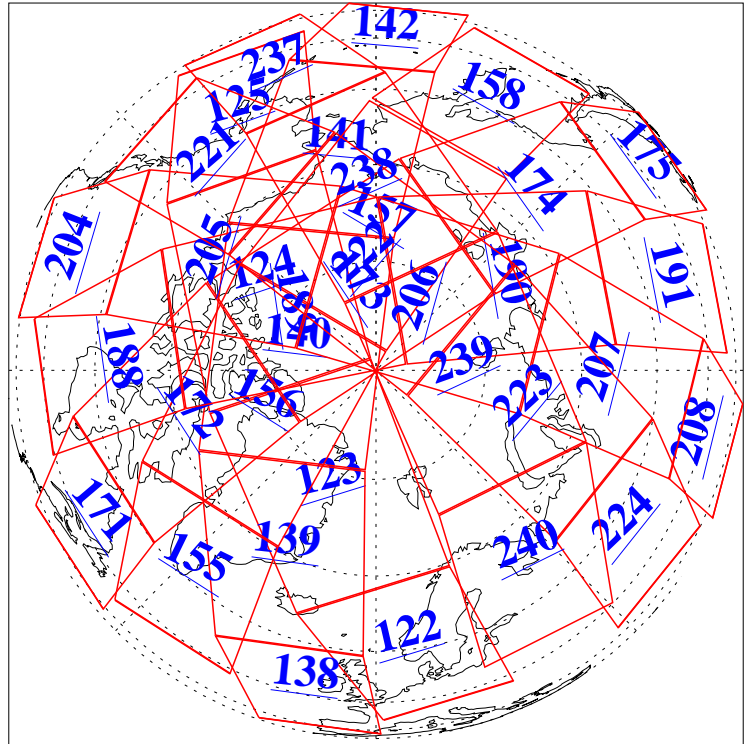

L1B Availability  
AMSU Granules: 240  
HSB Granules: 0  
AIRS Granules: 240

18 Oct 2015  
DoY 291  
Aqua Day 4915  
Granules: 1 to 120

Granules: 121 to 240

Legend: AMSU Available, HSB Available, AIRS Available

L1B Availability  
AMSU Granules: 240  
HSB Granules: 0  
AIRS Granules: 240

18 Oct 2015  
DoY 291  
Aqua Day 4915  
Ascending Granules

Descending Granules

Legend: AMSU Available, HSB Available, AIRS Available

L1B Availability  
 AMSU Granules: 240  
 HSB Granules: 0  
 AIRS Granules: 240

18 Oct 2015  
 DoY 291  
 Aqua Day 4915

Northern Hemisphere Granules

Southern Hemisphere Granules

Legend: AMSU Available, HSB Available, AIRS Available