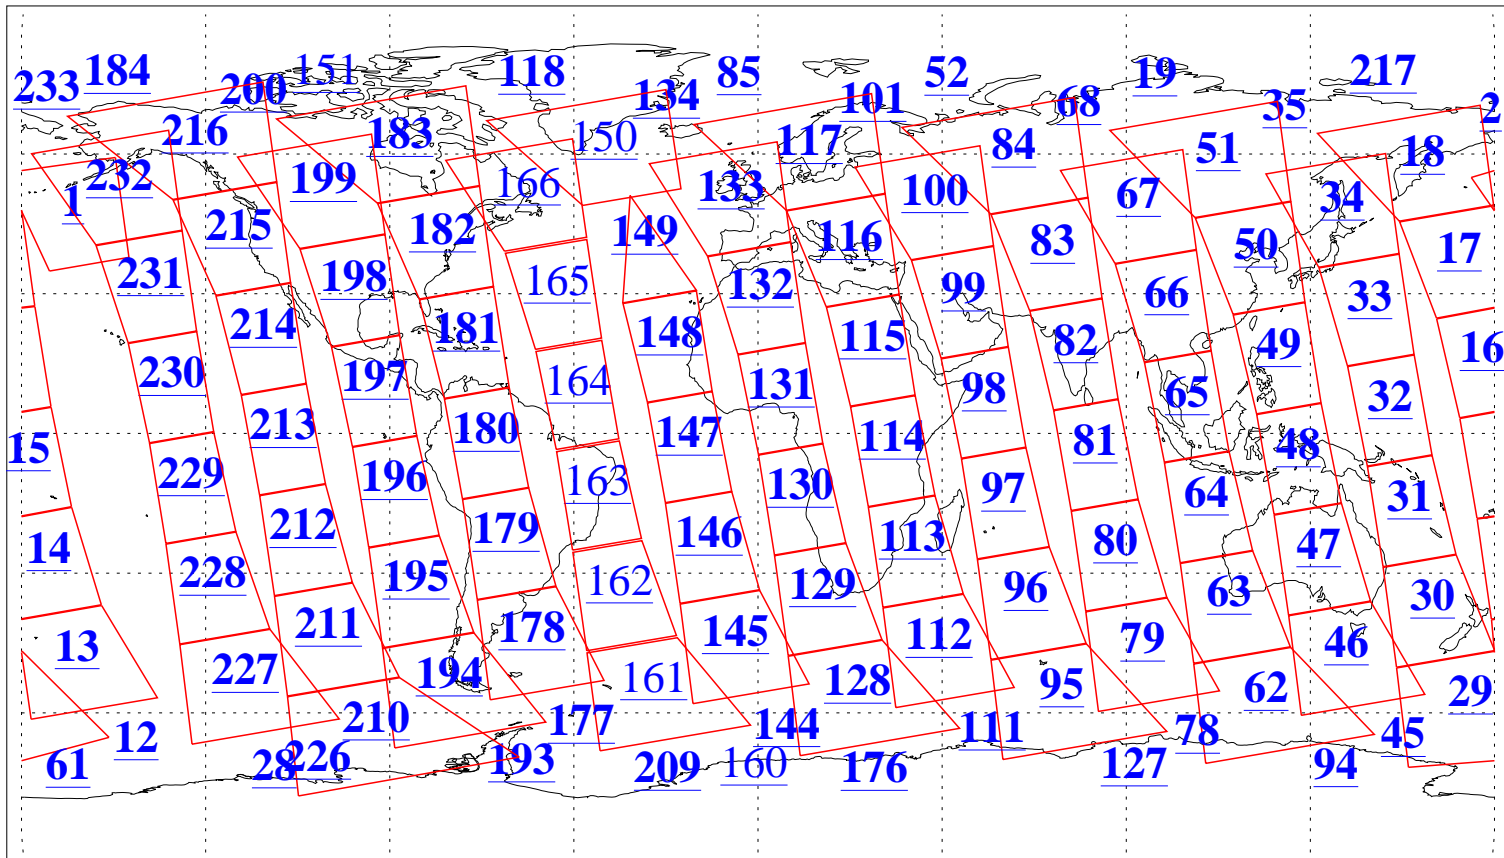

L1B Availability  
AMSU Granules: 239  
HSB Granules: 0  
AIRS Granules: 222

15 Oct 2015  
DoY 288  
Aqua Day 4912  
Granules: 1 to 120

Granules: 121 to 240

Legend: AMSU Available, HSB Available, AIRS Available

L1B Availability  
AMSU Granules: 239  
HSB Granules: 0  
AIRS Granules: 222

15 Oct 2015  
DoY 288  
Aqua Day 4912  
Ascending Granules

Descending Granules

Legend: AMSU Available, HSB Available, AIRS Available