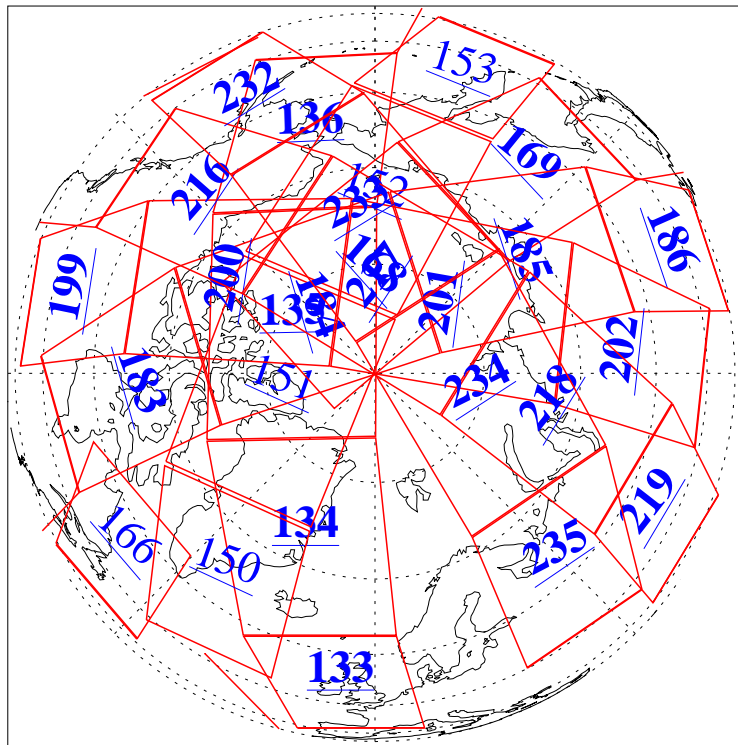

L1B Availability  
AMSU Granules: 239  
HSB Granules: 0  
AIRS Granules: 222

15 Oct 2015  
DoY 288  
Aqua Day 4912  
Granules: 1 to 120

Granules: 121 to 240

Legend: AMSU Available, HSB Available, AIRS Available

L1B Availability  
AMSU Granules: 239  
HSB Granules: 0  
AIRS Granules: 222

15 Oct 2015  
DoY 288  
Aqua Day 4912  
Ascending Granules

Descending Granules

Legend: AMSU Available, HSB Available, AIRS Available

L1B Availability  
 AMSU Granules: 239  
 HSB Granules: 0  
 AIRS Granules: 222

15 Oct 2015  
 DoY 288  
 Aqua Day 4912

Northern Hemisphere Granules

Southern Hemisphere Granules

Legend: AMSU Available, HSB Available, AIRS Available