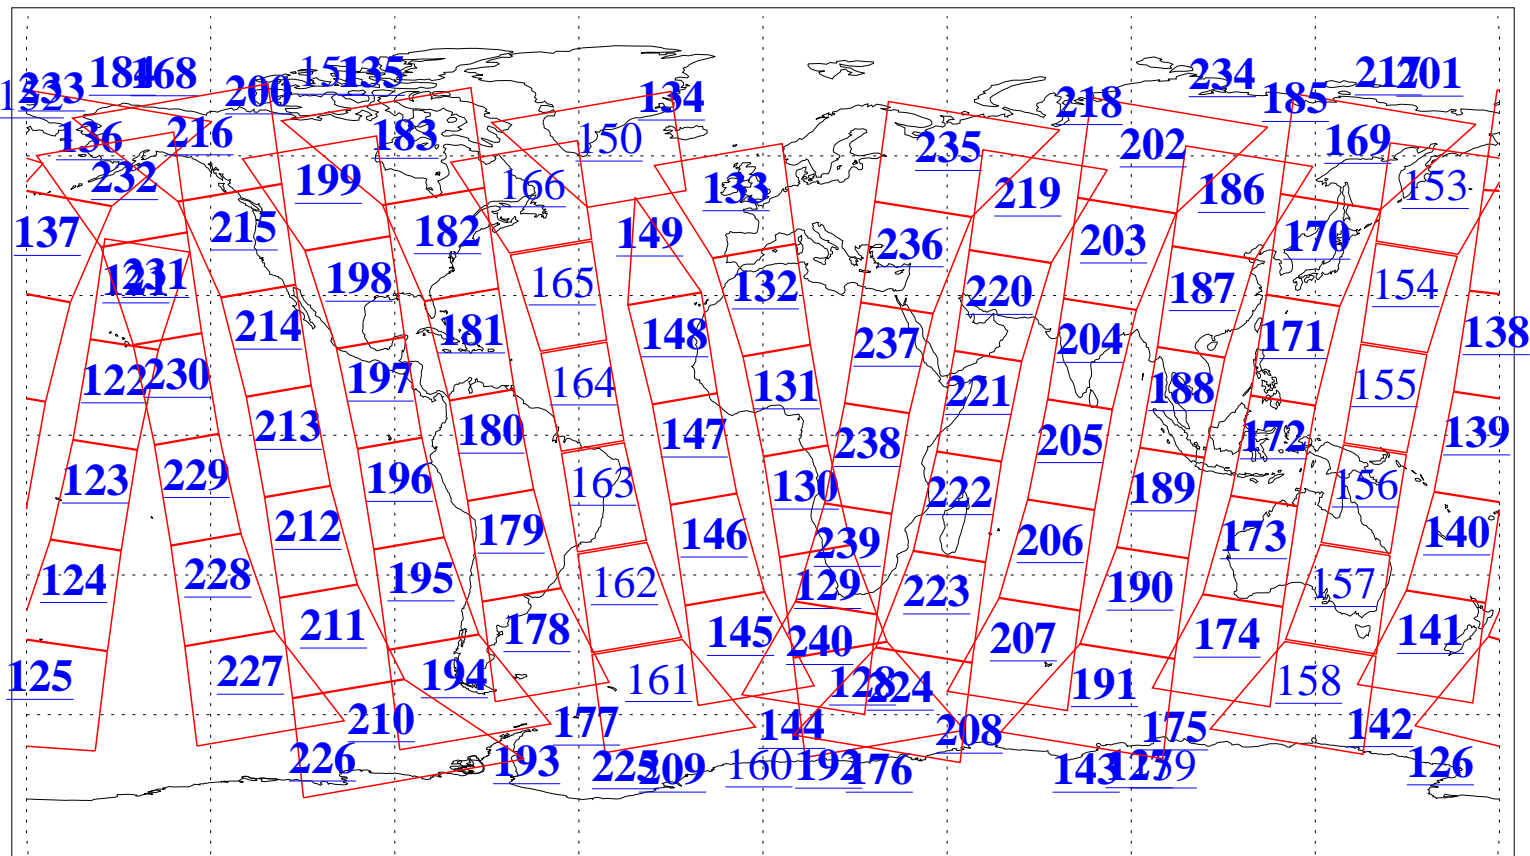

L1B Availability  
AMSU Granules: 239  
HSB Granules: 0  
AIRS Granules: 222

15 Oct 2015  
DoY 288  
Aqua Day 4912  
Granules: 1 to 120

Granules: 121 to 240

Legend: AMSU Available, HSB Available, AIRS Available

L1B Availability  
AMSU Granules: 239  
HSB Granules: 0  
AIRS Granules: 222

15 Oct 2015  
DoY 288  
Aqua Day 4912  
Ascending Granules

Descending Granules

Legend: AMSU Available, HSB Available, AIRS Available