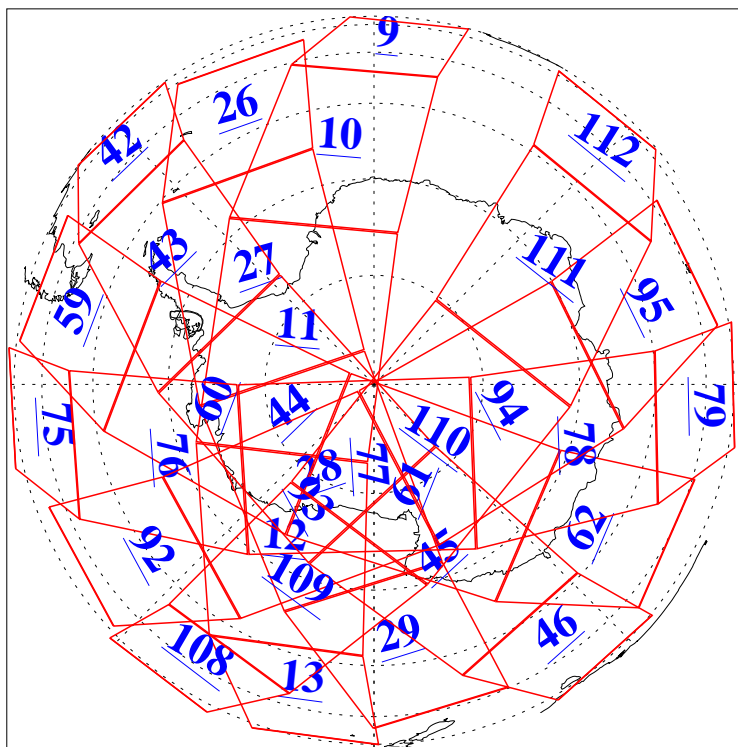

L1B Availability  
AMSU Granules: 239  
HSB Granules: 0  
AIRS Granules: 222

15 Oct 2015  
DoY 288  
Aqua Day 4912  
Granules: 1 to 120

Granules: 121 to 240

Legend: AMSU Available, HSB Available, AIRS Available

L1B Availability  
AMSU Granules: 239  
HSB Granules: 0  
AIRS Granules: 222

15 Oct 2015  
DoY 288  
Aqua Day 4912  
Ascending Granules

Descending Granules

Legend: AMSU Available, HSB Available, AIRS Available

L1B Availability  
 AMSU Granules: 239  
 HSB Granules: 0  
 AIRS Granules: 222

15 Oct 2015  
 DoY 288  
 Aqua Day 4912

Northern Hemisphere Granules

Southern Hemisphere Granules

Legend: AMSU Available, HSB Available, AIRS Available