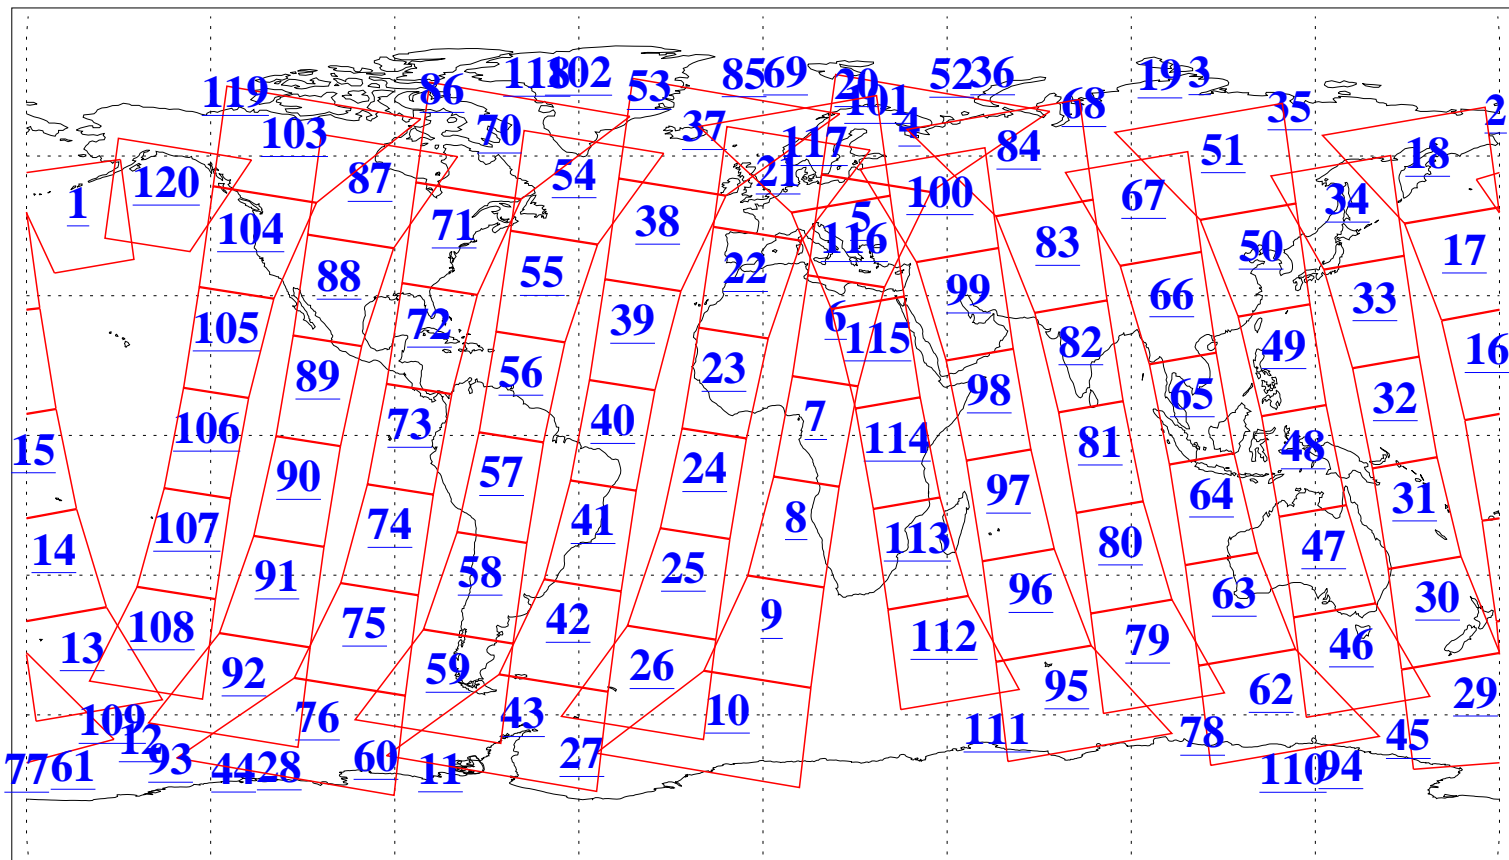

L1B Availability  
AMSU Granules: 239  
HSB Granules: 0  
AIRS Granules: 222

15 Oct 2015  
DoY 288  
Aqua Day 4912  
Granules: 1 to 120

Granules: 121 to 240

Legend: AMSU Available, HSB Available, AIRS Available

L1B Availability  
AMSU Granules: 239  
HSB Granules: 0  
AIRS Granules: 222

15 Oct 2015  
DoY 288  
Aqua Day 4912  
Ascending Granules

Descending Granules

Legend: AMSU Available, HSB Available, AIRS Available

L1B Availability  
 AMSU Granules: 239  
 HSB Granules: 0  
 AIRS Granules: 222

15 Oct 2015  
 DoY 288  
 Aqua Day 4912

Northern Hemisphere Granules

Southern Hemisphere Granules

Legend: AMSU Available, HSB Available, AIRS Available