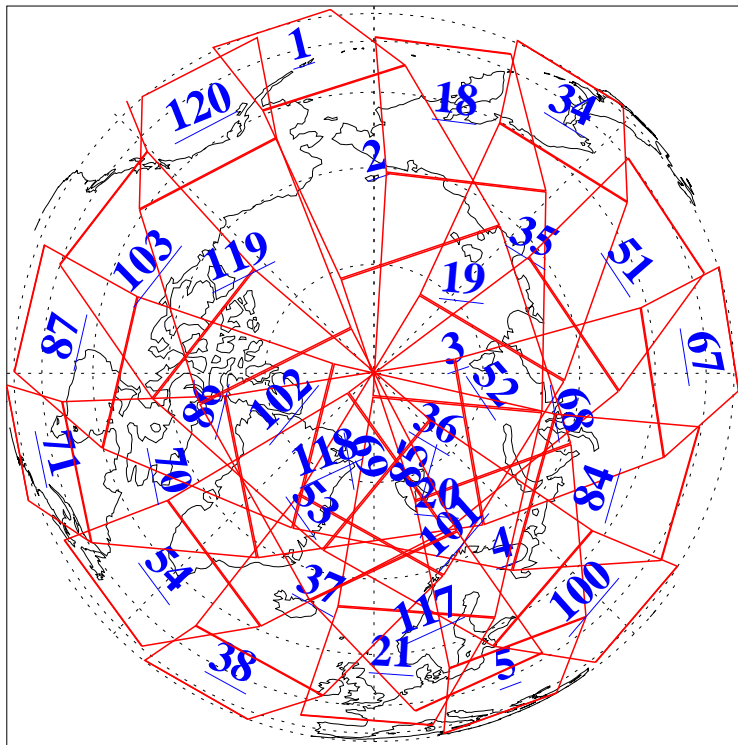

L1B Availability  
AMSU Granules: 239  
HSB Granules: 0  
AIRS Granules: 222

15 Oct 2015  
DoY 288  
Aqua Day 4912  
Granules: 1 to 120

Granules: 121 to 240

Legend: AMSU Available, HSB Available, AIRS Available

L1B Availability  
AMSU Granules: 239  
HSB Granules: 0  
AIRS Granules: 222

15 Oct 2015  
DoY 288  
Aqua Day 4912  
Ascending Granules

Descending Granules

Legend: AMSU Available, HSB Available, AIRS Available

L1B Availability  
 AMSU Granules: 239  
 HSB Granules: 0  
 AIRS Granules: 222

15 Oct 2015  
 DoY 288  
 Aqua Day 4912

Northern Hemisphere Granules

Southern Hemisphere Granules

Legend: AMSU Available, HSB Available, AIRS Available