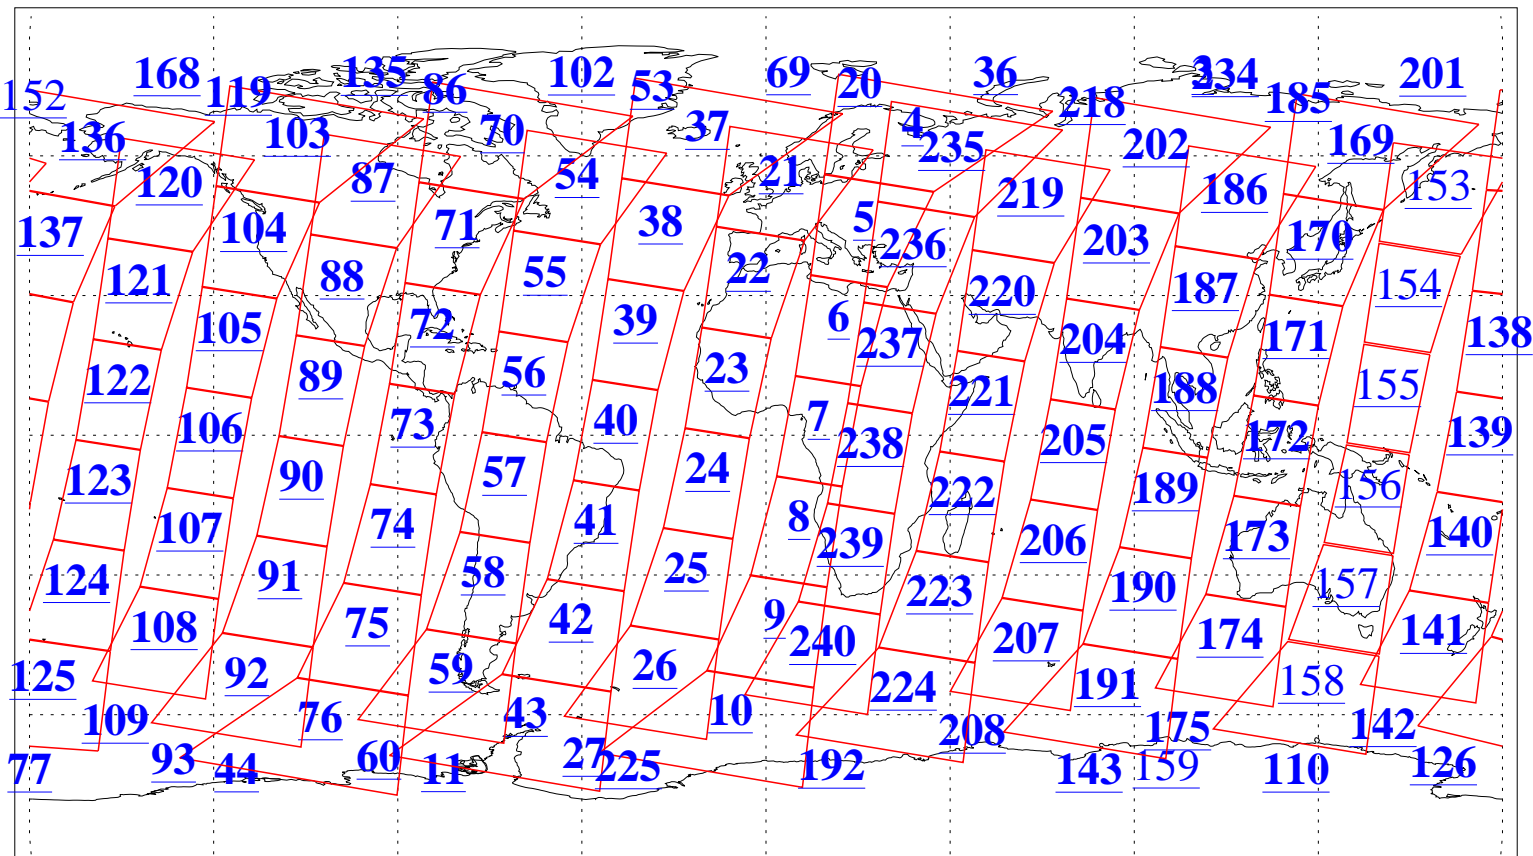

L1B Availability  
AMSU Granules: 239  
HSB Granules: 0  
AIRS Granules: 222

15 Oct 2015  
DoY 288  
Aqua Day 4912  
Granules: 1 to 120

Granules: 121 to 240

Legend: AMSU Available, HSB Available, AIRS Available

L1B Availability  
AMSU Granules: 239  
HSB Granules: 0  
AIRS Granules: 222

15 Oct 2015  
DoY 288  
Aqua Day 4912  
Ascending Granules

Descending Granules

Legend: AMSU Available, HSB Available, AIRS Available

L1B Availability  
 AMSU Granules: 239  
 HSB Granules: 0  
 AIRS Granules: 222

15 Oct 2015  
 DoY 288  
 Aqua Day 4912

Northern Hemisphere Granules

Southern Hemisphere Granules

Legend: AMSU Available, HSB Available, AIRS Available