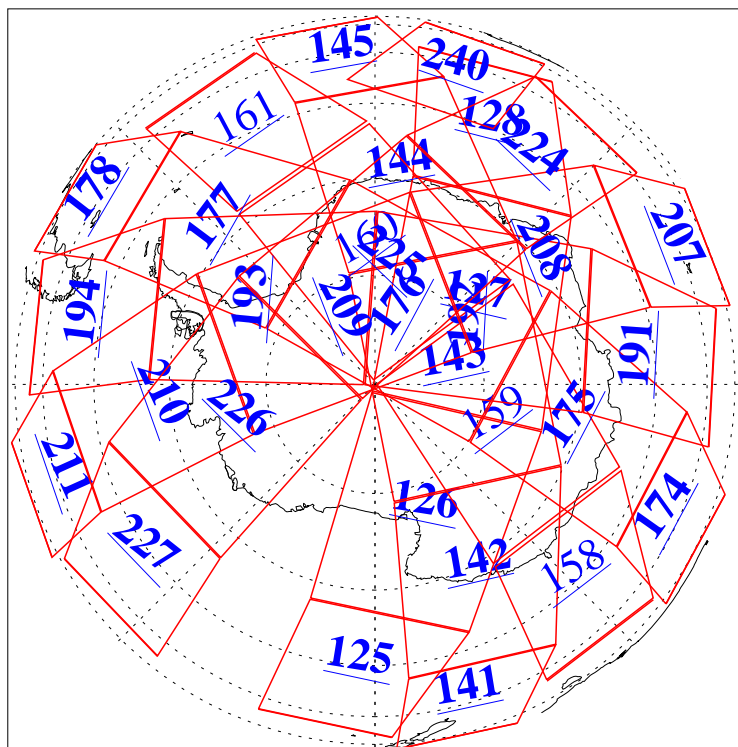

L1B Availability  
AMSU Granules: 239  
HSB Granules: 0  
AIRS Granules: 222

15 Oct 2015  
DoY 288  
Aqua Day 4912  
Granules: 1 to 120

Granules: 121 to 240

Legend: AMSU Available, HSB Available, AIRS Available

L1B Availability  
AMSU Granules: 239  
HSB Granules: 0  
AIRS Granules: 222

15 Oct 2015  
DoY 288  
Aqua Day 4912  
Ascending Granules

Descending Granules

Legend: AMSU Available, HSB Available, AIRS Available

L1B Availability  
 AMSU Granules: 239  
 HSB Granules: 0  
 AIRS Granules: 222

15 Oct 2015  
 DoY 288  
 Aqua Day 4912

Northern Hemisphere Granules

Southern Hemisphere Granules

Legend: AMSU Available, HSB Available, AIRS Available