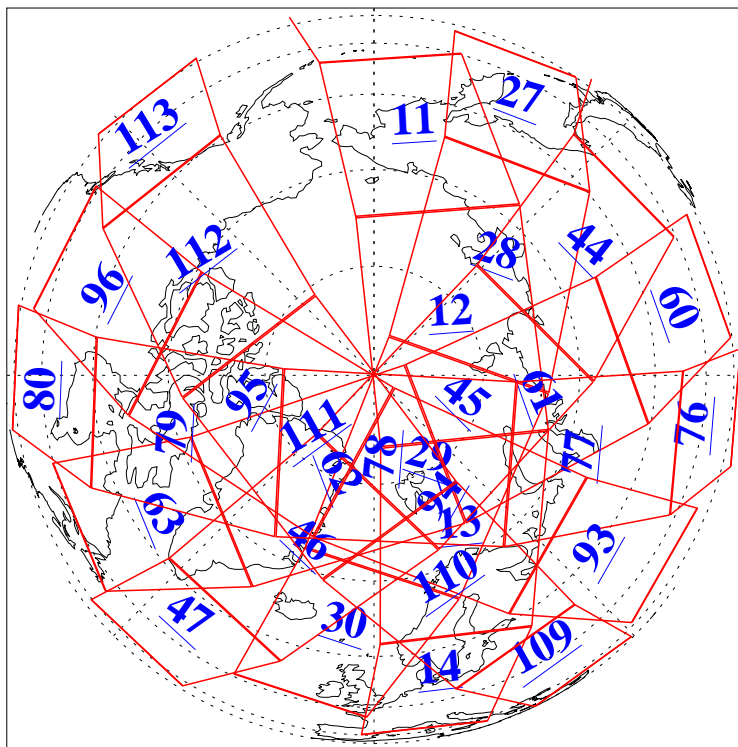

L1B Availability
AMSU Granules: 240
HSB Granules: 0
AIRS Granules: 240

14 Oct 2015
DoY 287
Aqua Day 4911
Granules: 1 to 120

Granules: 121 to 240

Legend: AMSU Available, HSB Available, AIRS Available

L1B Availability
AMSU Granules: 240
HSB Granules: 0
AIRS Granules: 240

14 Oct 2015
DoY 287
Aqua Day 4911
Ascending Granules

Descending Granules

Legend: AMSU Available, HSB Available, AIRS Available

L1B Availability
 AMSU Granules: 240
 HSB Granules: 0
 AIRS Granules: 240

14 Oct 2015
 DoY 287
 Aqua Day 4911

Northern Hemisphere Granules

Southern Hemisphere Granules

Legend: AMSU Available, HSB Available, AIRS Available