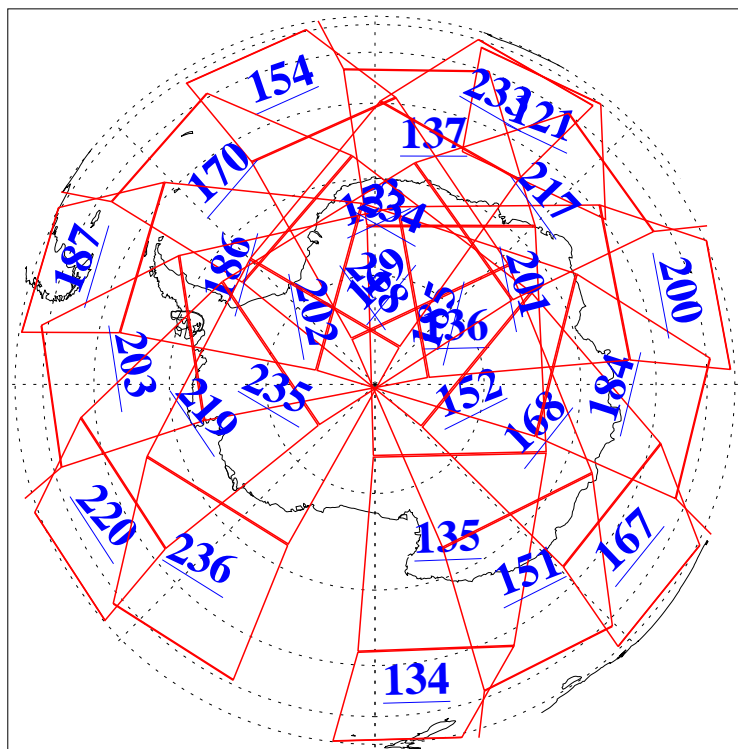

L1B Availability
AMSU Granules: 240
HSB Granules: 0
AIRS Granules: 240

14 Oct 2015
DoY 287
Aqua Day 4911
Granules: 1 to 120

Granules: 121 to 240

Legend: AMSU Available, HSB Available, AIRS Available

L1B Availability
AMSU Granules: 240
HSB Granules: 0
AIRS Granules: 240

14 Oct 2015
DoY 287
Aqua Day 4911
Ascending Granules

Descending Granules

Legend: AMSU Available, HSB Available, AIRS Available

L1B Availability
 AMSU Granules: 240
 HSB Granules: 0
 AIRS Granules: 240

14 Oct 2015
 DoY 287
 Aqua Day 4911

Northern Hemisphere Granules

Southern Hemisphere Granules

Legend: AMSU Available, HSB Available, AIRS Available