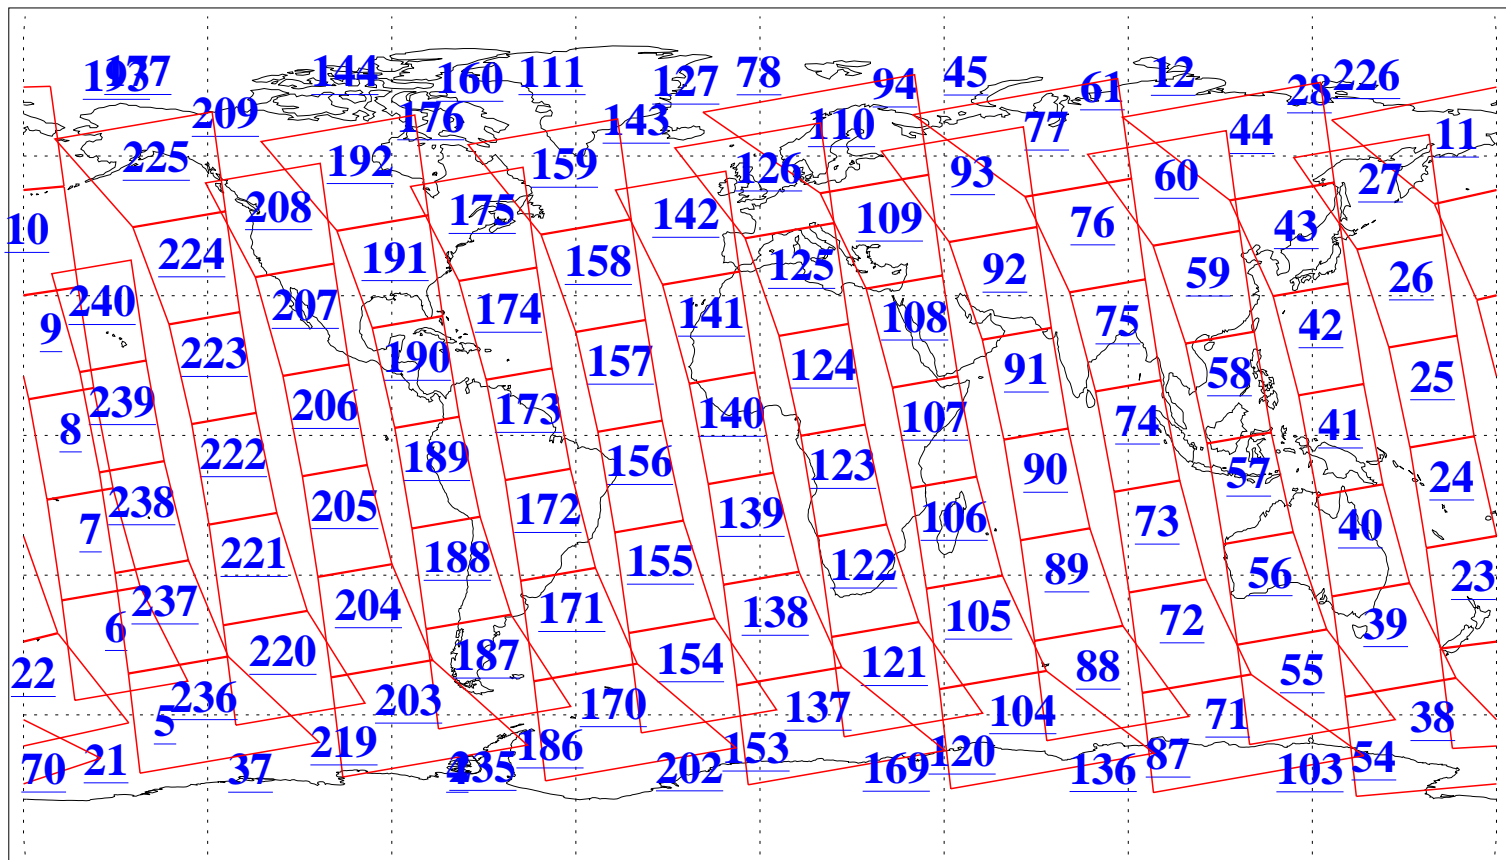

L1B Availability
AMSU Granules: 240
HSB Granules: 0
AIRS Granules: 240

14 Oct 2015
DoY 287
Aqua Day 4911
Granules: 1 to 120

Granules: 121 to 240

Legend: AMSU Available, HSB Available, AIRS Available

L1B Availability
AMSU Granules: 240
HSB Granules: 0
AIRS Granules: 240

14 Oct 2015
DoY 287
Aqua Day 4911
Ascending Granules

Descending Granules

Legend: AMSU Available, HSB Available, AIRS Available

L1B Availability
 AMSU Granules: 240
 HSB Granules: 0
 AIRS Granules: 240

14 Oct 2015
 DoY 287
 Aqua Day 4911

Northern Hemisphere Granules

Southern Hemisphere Granules

Legend: AMSU Available, HSB Available, AIRS Available