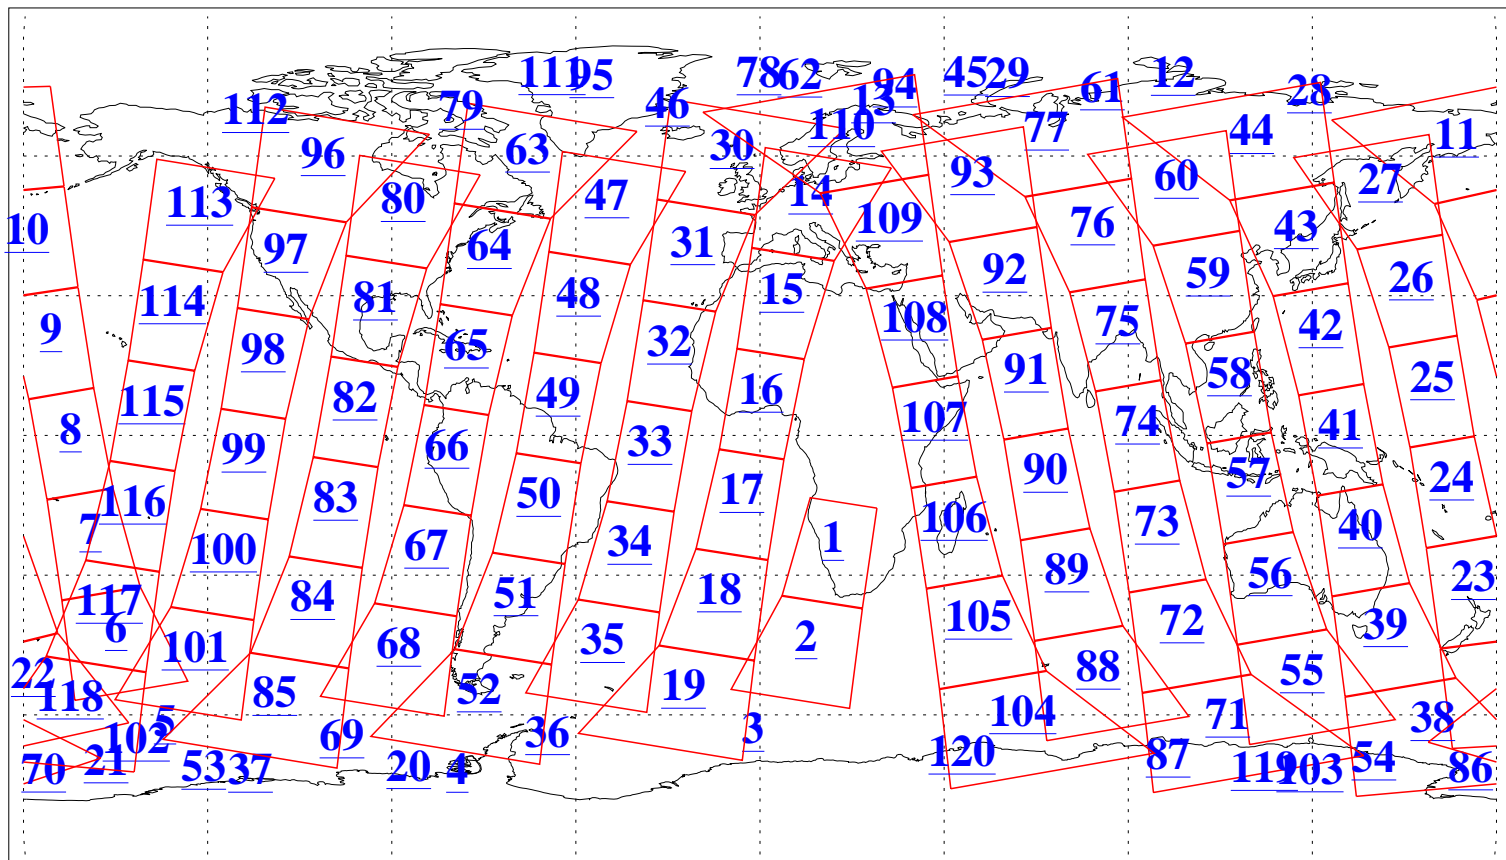

L1B Availability
AMSU Granules: 240
HSB Granules: 0
AIRS Granules: 240

14 Oct 2015
DoY 287
Aqua Day 4911
Granules: 1 to 120

Granules: 121 to 240

Legend: AMSU Available, HSB Available, AIRS Available

L1B Availability
AMSU Granules: 240
HSB Granules: 0
AIRS Granules: 240

14 Oct 2015
DoY 287
Aqua Day 4911
Ascending Granules

Descending Granules

Legend: AMSU Available, HSB Available, AIRS Available

L1B Availability
 AMSU Granules: 240
 HSB Granules: 0
 AIRS Granules: 240

14 Oct 2015
 DoY 287
 Aqua Day 4911

Northern Hemisphere Granules

Southern Hemisphere Granules

Legend: AMSU Available, HSB Available, AIRS Available