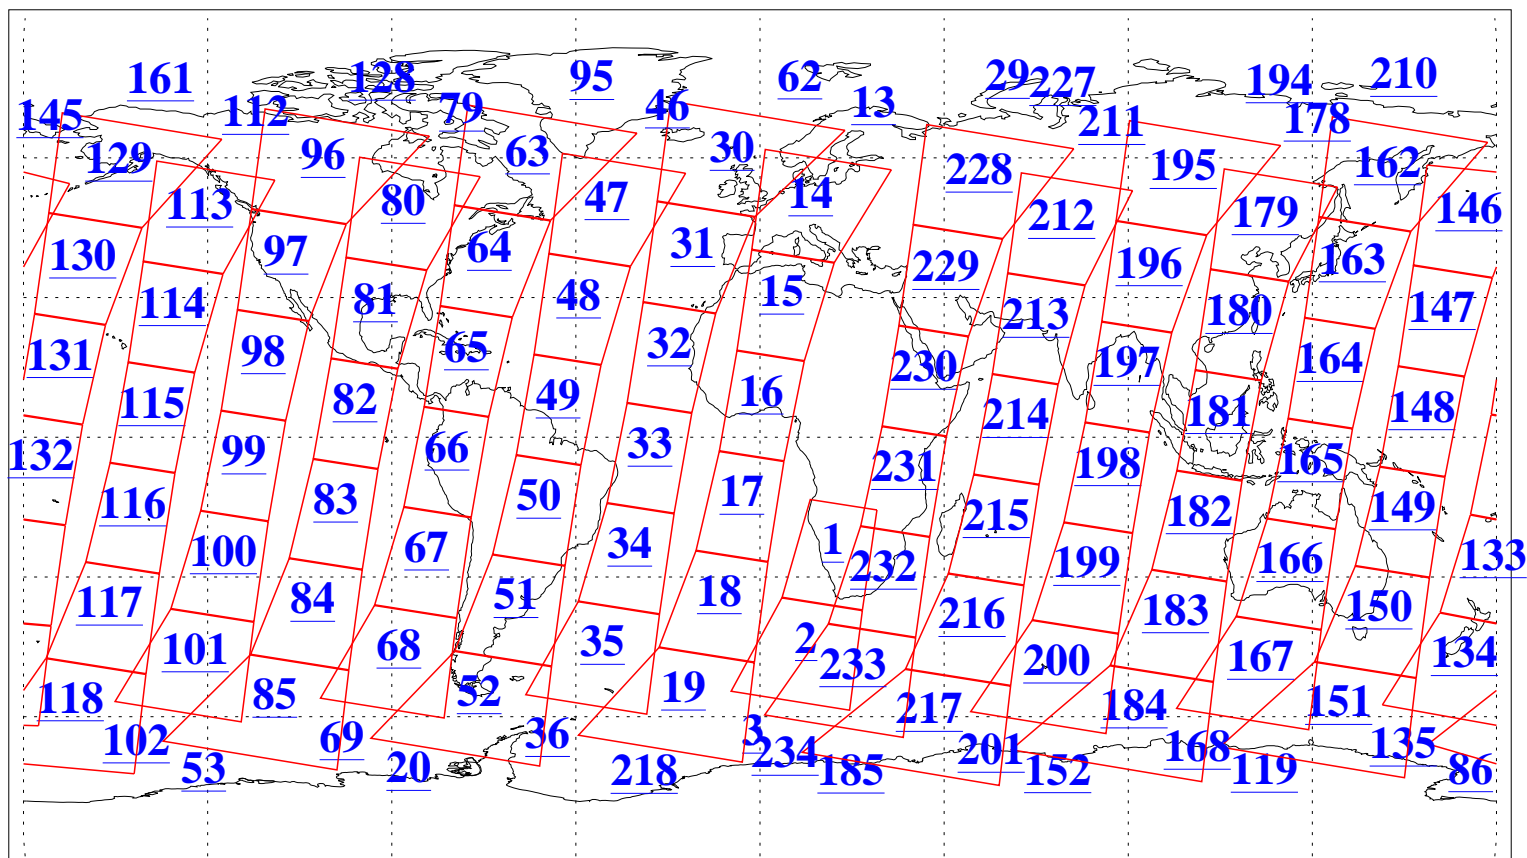

L1B Availability
AMSU Granules: 240
HSB Granules: 0
AIRS Granules: 240

14 Oct 2015
DoY 287
Aqua Day 4911
Granules: 1 to 120

Granules: 121 to 240

Legend: AMSU Available, HSB Available, AIRS Available

L1B Availability
AMSU Granules: 240
HSB Granules: 0
AIRS Granules: 240

14 Oct 2015
DoY 287
Aqua Day 4911
Ascending Granules

Descending Granules

Legend: AMSU Available, HSB Available, AIRS Available

L1B Availability
 AMSU Granules: 240
 HSB Granules: 0
 AIRS Granules: 240

14 Oct 2015
 DoY 287
 Aqua Day 4911

Northern Hemisphere Granules

Southern Hemisphere Granules

Legend: AMSU Available, HSB Available, AIRS Available