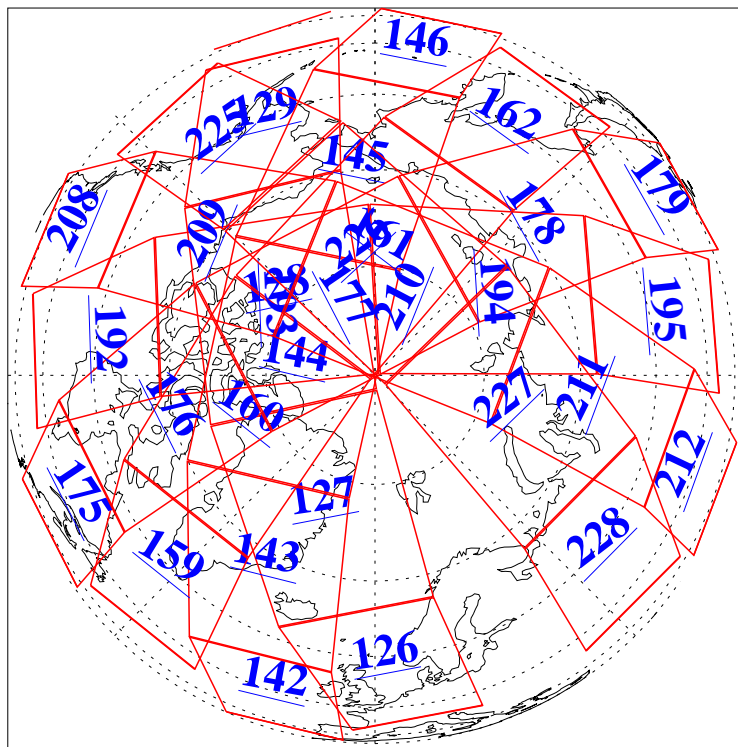

L1B Availability
AMSU Granules: 240
HSB Granules: 0
AIRS Granules: 240

14 Oct 2015
DoY 287
Aqua Day 4911
Granules: 1 to 120

Granules: 121 to 240

Legend: AMSU Available, HSB Available, AIRS Available

L1B Availability
AMSU Granules: 240
HSB Granules: 0
AIRS Granules: 240

14 Oct 2015
DoY 287
Aqua Day 4911
Ascending Granules

Descending Granules

Legend: AMSU Available, HSB Available, AIRS Available

L1B Availability
 AMSU Granules: 240
 HSB Granules: 0
 AIRS Granules: 240

14 Oct 2015
 DoY 287
 Aqua Day 4911

Northern Hemisphere Granules

Southern Hemisphere Granules

Legend: AMSU Available, HSB Available, AIRS Available