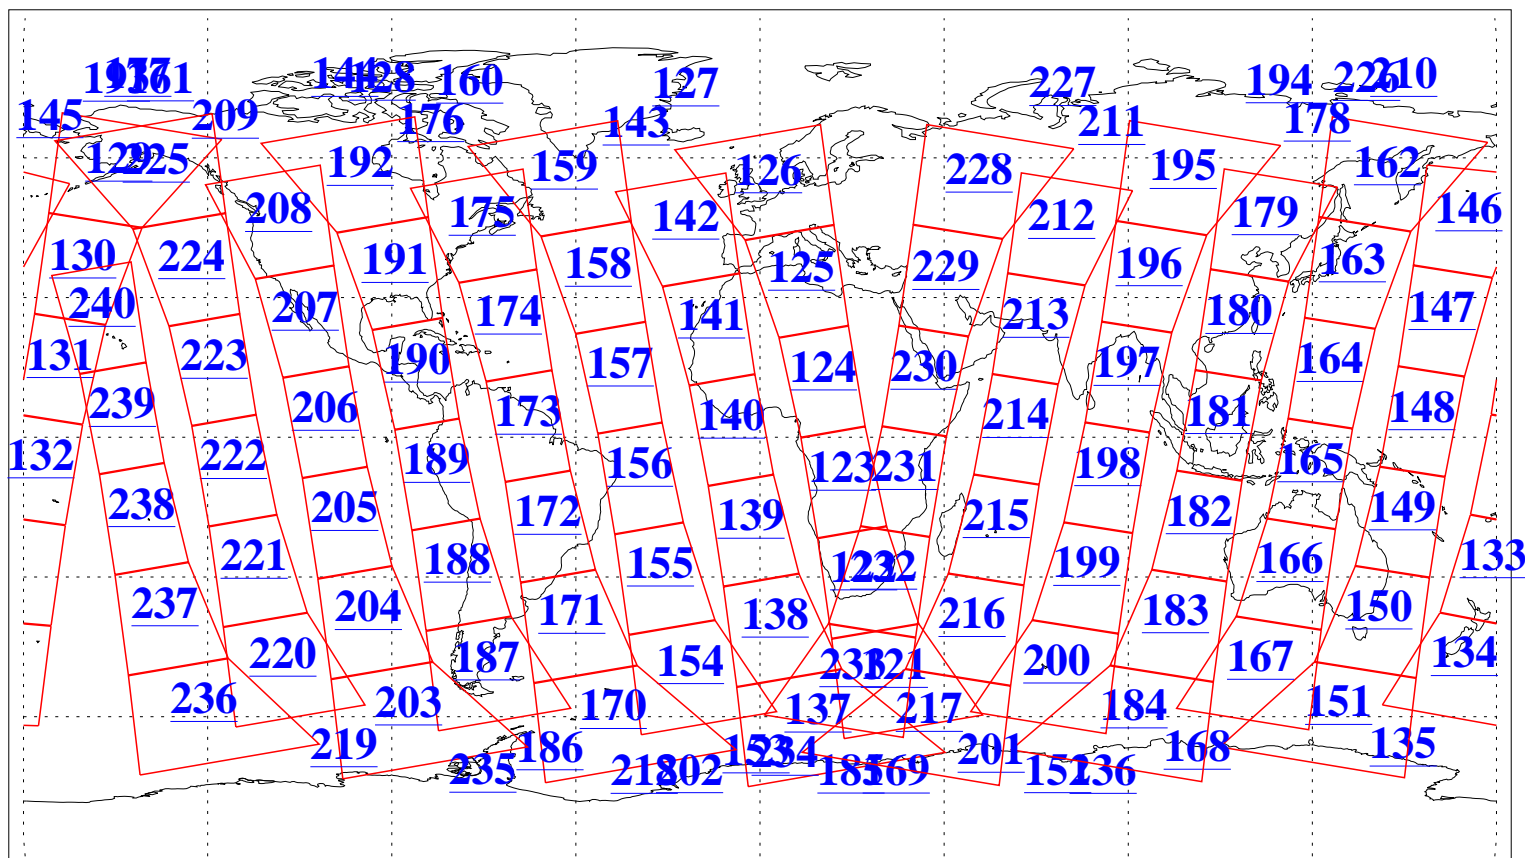

L1B Availability
AMSU Granules: 240
HSB Granules: 0
AIRS Granules: 240

14 Oct 2015
DoY 287
Aqua Day 4911
Granules: 1 to 120

Granules: 121 to 240

Legend: AMSU Available, HSB Available, AIRS Available

L1B Availability
AMSU Granules: 240
HSB Granules: 0
AIRS Granules: 240

14 Oct 2015
DoY 287
Aqua Day 4911
Ascending Granules

Descending Granules

Legend: AMSU Available, HSB Available, AIRS Available

L1B Availability
 AMSU Granules: 240
 HSB Granules: 0
 AIRS Granules: 240

14 Oct 2015
 DoY 287
 Aqua Day 4911

Northern Hemisphere Granules

Southern Hemisphere Granules

Legend: AMSU Available, HSB Available, AIRS Available