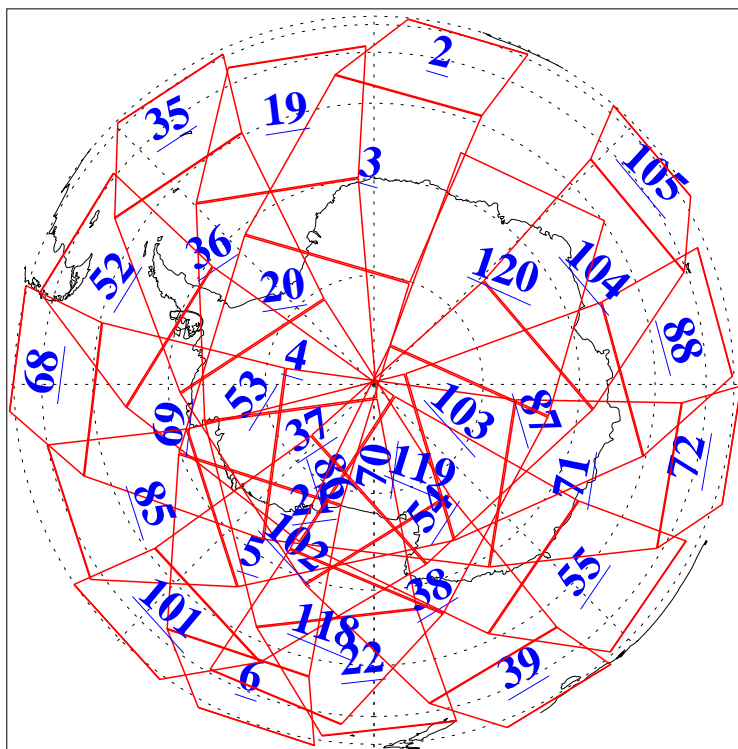

L1B Availability
AMSU Granules: 240
HSB Granules: 0
AIRS Granules: 240

14 Oct 2015
DoY 287
Aqua Day 4911
Granules: 1 to 120

Granules: 121 to 240

Legend: AMSU Available, HSB Available, AIRS Available

L1B Availability
AMSU Granules: 240
HSB Granules: 0
AIRS Granules: 240

14 Oct 2015
DoY 287
Aqua Day 4911
Ascending Granules

Descending Granules

Legend: AMSU Available, HSB Available, AIRS Available

L1B Availability
 AMSU Granules: 240
 HSB Granules: 0
 AIRS Granules: 240

14 Oct 2015
 DoY 287
 Aqua Day 4911

Northern Hemisphere Granules

Southern Hemisphere Granules

Legend: AMSU Available, HSB Available, AIRS Available