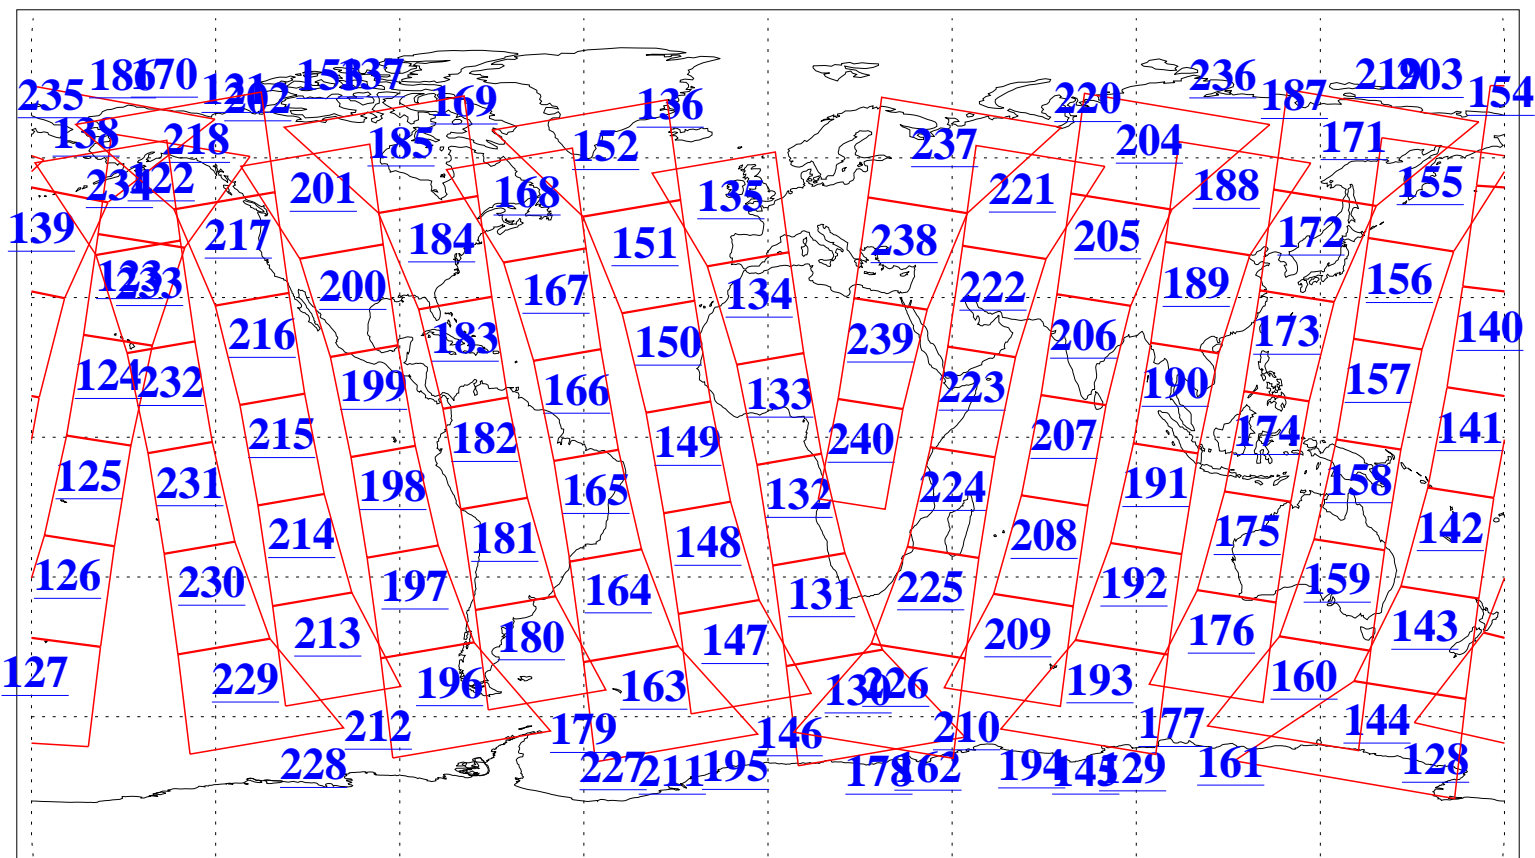

L1B Availability
AMSU Granules: 240
HSB Granules: 0
AIRS Granules: 240

13 Oct 2015
DoY 286
Aqua Day 4910
Granules: 1 to 120

Granules: 121 to 240

Legend: AMSU Available, HSB Available, AIRS Available

L1B Availability
AMSU Granules: 240
HSB Granules: 0
AIRS Granules: 240

13 Oct 2015
DoY 286
Aqua Day 4910
Ascending Granules

Descending Granules

Legend: AMSU Available, HSB Available, AIRS Available

L1B Availability
AMSU Granules: 240
HSB Granules: 0
AIRS Granules: 240

13 Oct 2015
DoY 286
Aqua Day 4910

Northern Hemisphere Granules

Southern Hemisphere Granules

Legend: AMSU Available, HSB Available, AIRS Available