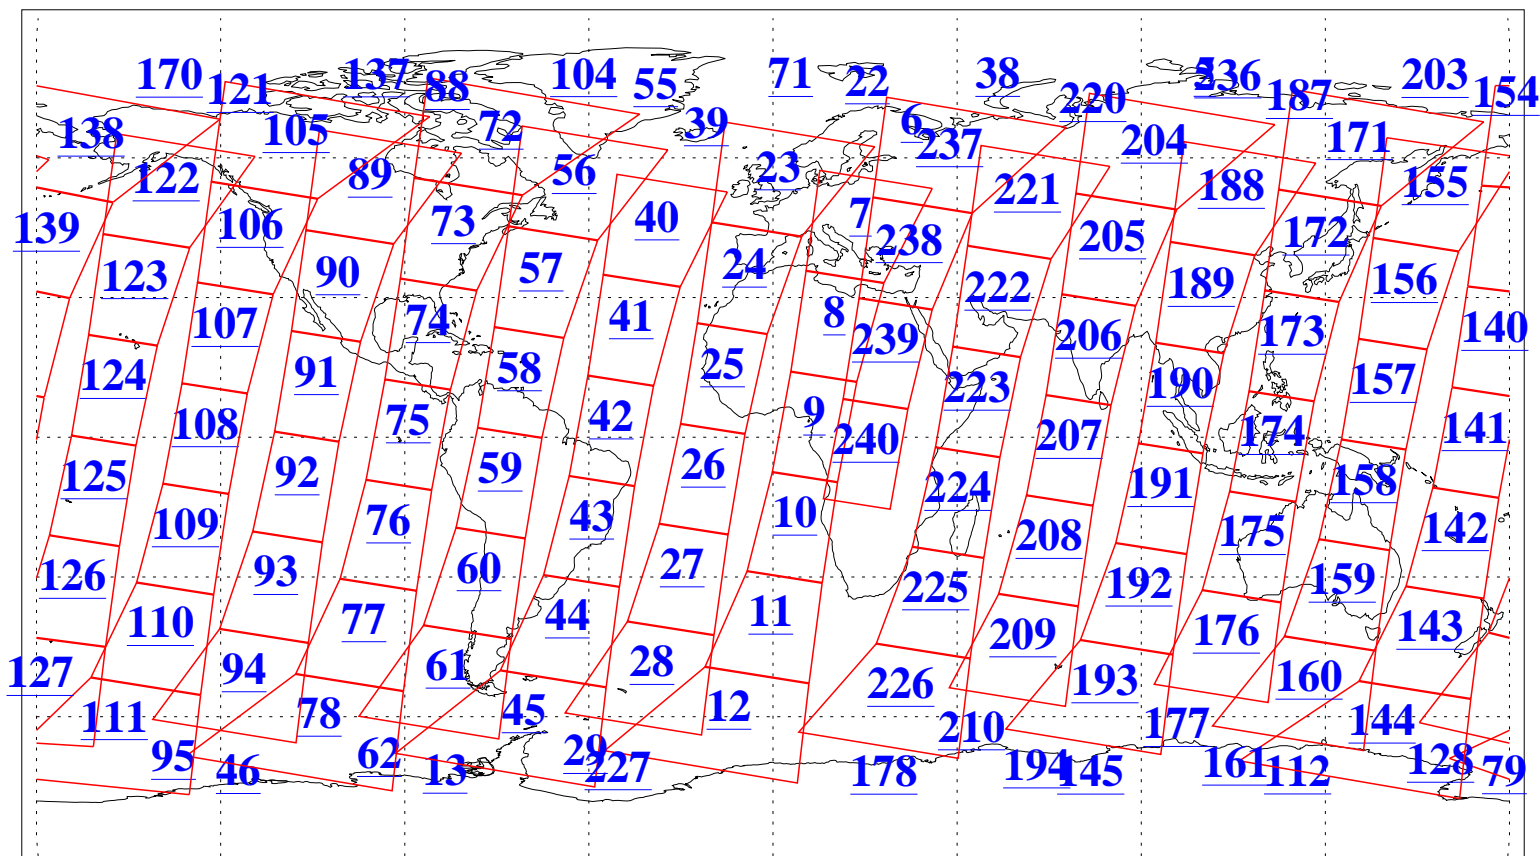

L1B Availability
AMSU Granules: 240
HSB Granules: 0
AIRS Granules: 240

13 Oct 2015
DoY 286
Aqua Day 4910
Granules: 1 to 120

Granules: 121 to 240

Legend: AMSU Available, HSB Available, AIRS Available

L1B Availability
AMSU Granules: 240
HSB Granules: 0
AIRS Granules: 240

13 Oct 2015
DoY 286
Aqua Day 4910
Ascending Granules

Descending Granules

Legend: AMSU Available, HSB Available, AIRS Available

L1B Availability
AMSU Granules: 240
HSB Granules: 0
AIRS Granules: 240

13 Oct 2015
DoY 286
Aqua Day 4910