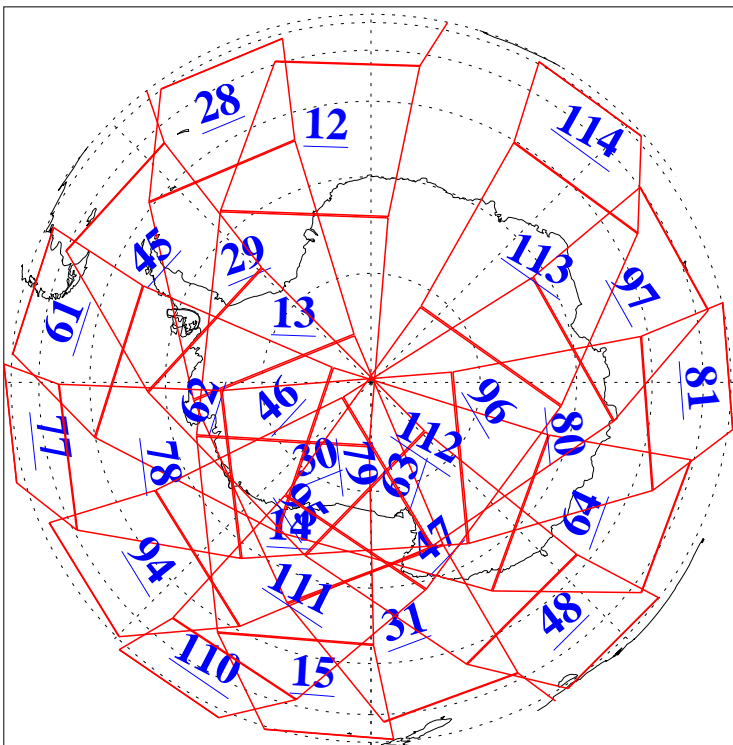

L1B Availability
AMSU Granules: 240
HSB Granules: 0
AIRS Granules: 240

13 Oct 2015
DoY 286
Aqua Day 4910
Granules: 1 to 120

Granules: 121 to 240

Legend: AMSU Available, HSB Available, AIRS Available

L1B Availability
AMSU Granules: 240
HSB Granules: 0
AIRS Granules: 240

13 Oct 2015
DoY 286
Aqua Day 4910
Ascending Granules

Descending Granules

Legend: AMSU Available, HSB Available, AIRS Available

L1B Availability
AMSU Granules: 240
HSB Granules: 0
AIRS Granules: 240

13 Oct 2015
DoY 286
Aqua Day 4910

Northern Hemisphere Granules

Southern Hemisphere Granules

Legend: AMSU Available, HSB Available, AIRS Available