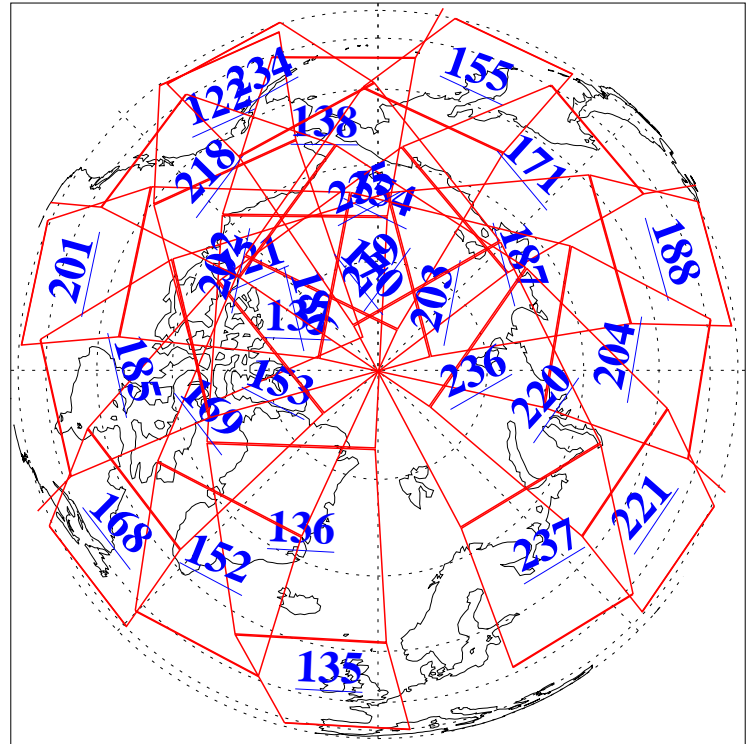

L1B Availability
AMSU Granules: 240
HSB Granules: 0
AIRS Granules: 240

13 Oct 2015
DoY 286
Aqua Day 4910
Granules: 1 to 120

Granules: 121 to 240

Legend: AMSU Available, HSB Available, AIRS Available

L1B Availability
AMSU Granules: 240
HSB Granules: 0
AIRS Granules: 240

13 Oct 2015
DoY 286
Aqua Day 4910
Ascending Granules

Descending Granules

Legend: AMSU Available, HSB Available, AIRS Available

L1B Availability
AMSU Granules: 240
HSB Granules: 0
AIRS Granules: 240

13 Oct 2015
DoY 286
Aqua Day 4910

Northern Hemisphere Granules

Southern Hemisphere Granules

Legend: AMSU Available, HSB Available, AIRS Available