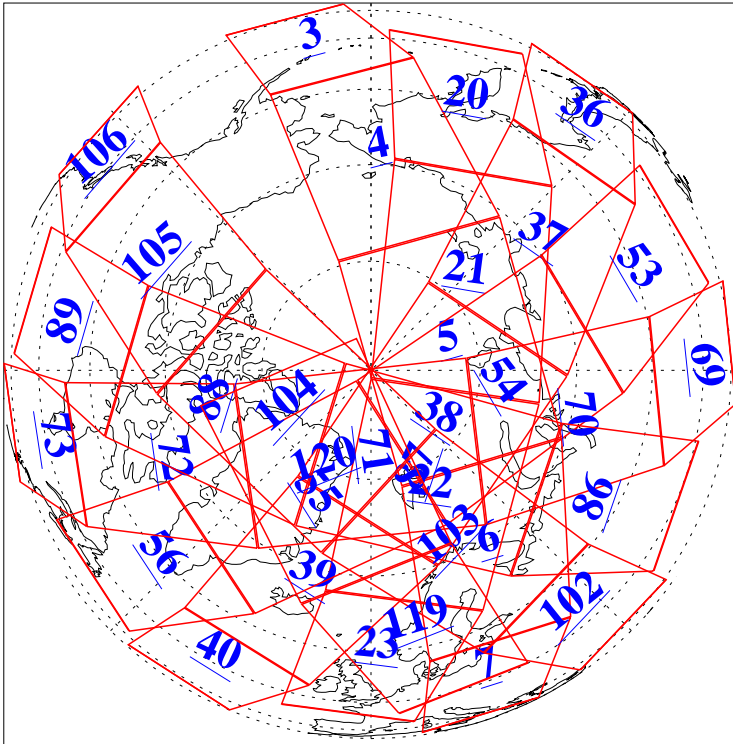

L1B Availability
AMSU Granules: 240
HSB Granules: 0
AIRS Granules: 240

13 Oct 2015
DoY 286
Aqua Day 4910
Granules: 1 to 120

Granules: 121 to 240

Legend: AMSU Available, HSB Available, AIRS Available

L1B Availability
AMSU Granules: 240
HSB Granules: 0
AIRS Granules: 240

13 Oct 2015
DoY 286
Aqua Day 4910
Ascending Granules

Descending Granules

Legend: AMSU Available, HSB Available, AIRS Available

L1B Availability
AMSU Granules: 240
HSB Granules: 0
AIRS Granules: 240

13 Oct 2015
DoY 286
Aqua Day 4910

Northern Hemisphere Granules

Southern Hemisphere Granules

Legend: AMSU Available, HSB Available, AIRS Available