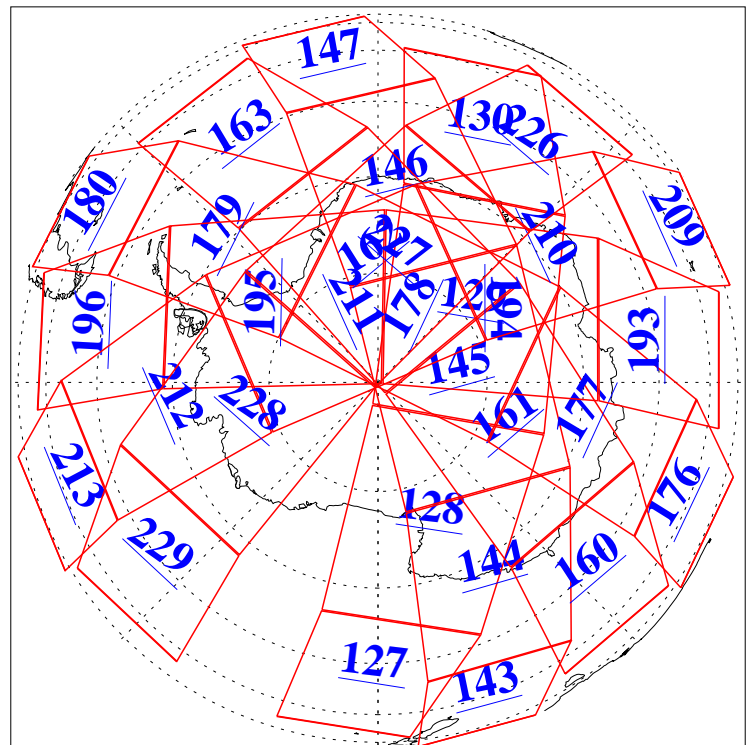

13 Oct 2015
DoY 286
Aqua Day 4910
Ascending Granules

Descending Granules

Legend: AMSU Available, HSB Available, AIRS Available

L1B Availability
AMSU Granules: 240
HSB Granules: 0
AIRS Granules: 240

13 Oct 2015
DoY 286
Aqua Day 4910

Northern Hemisphere Granules

Southern Hemisphere Granules

Legend: AMSU Available, HSB Available, AIRS Available