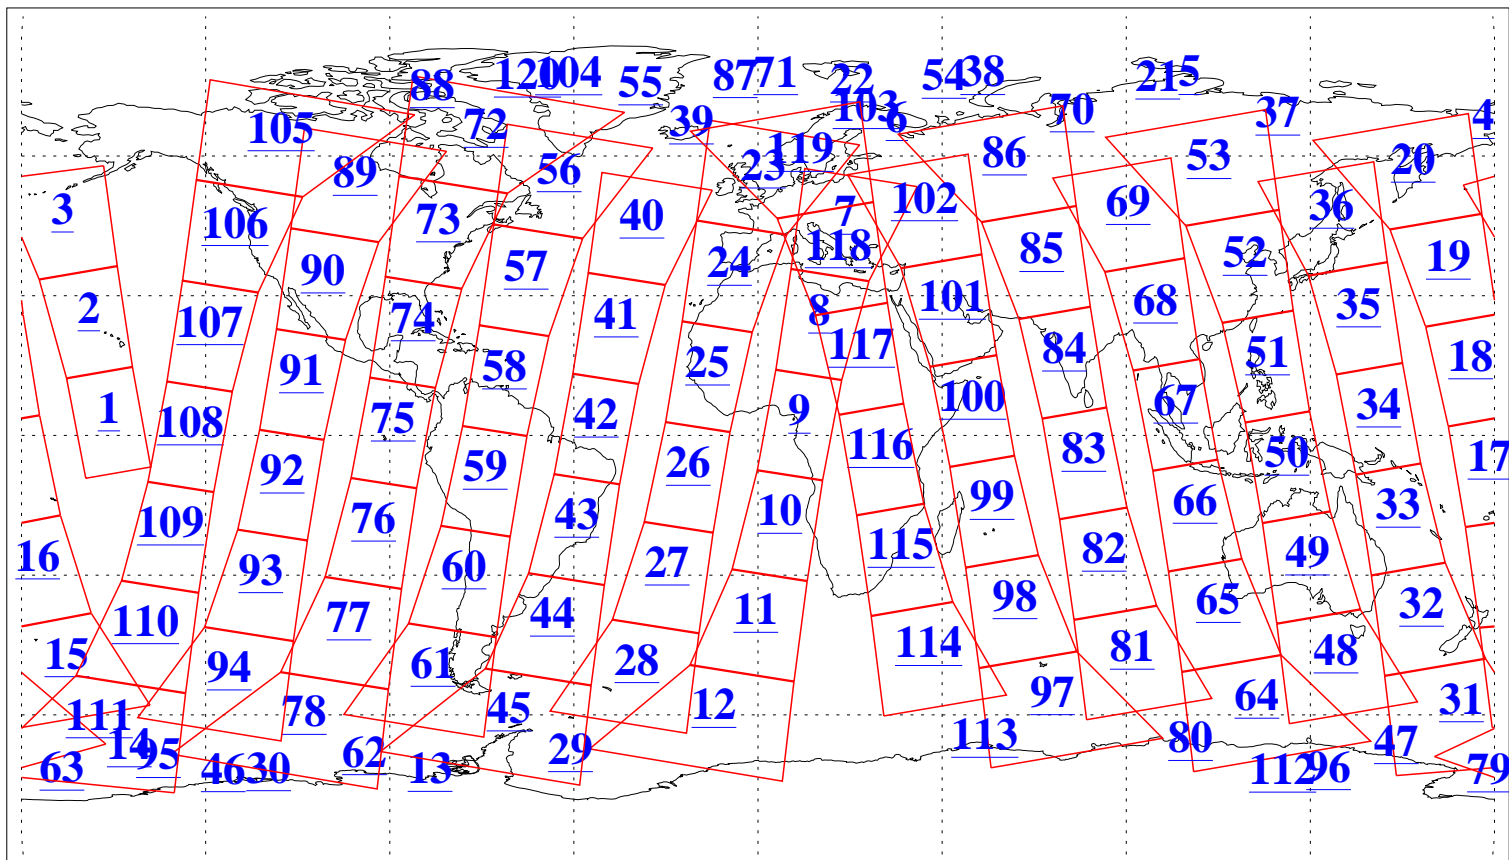

L1B Availability
AMSU Granules: 240
HSB Granules: 0
AIRS Granules: 240

13 Oct 2015
DoY 286
Aqua Day 4910
Granules: 1 to 120

Granules: 121 to 240

Legend: AMSU Available, HSB Available, AIRS Available

L1B Availability
AMSU Granules: 240
HSB Granules: 0
AIRS Granules: 240

13 Oct 2015
DoY 286
Aqua Day 4910
Ascending Granules

Descending Granules

Legend: AMSU Available, HSB Available, AIRS Available

L1B Availability
AMSU Granules: 240
HSB Granules: 0
AIRS Granules: 240

13 Oct 2015
DoY 286
Aqua Day 4910

Northern Hemisphere Granules

Southern Hemisphere Granules

Legend: AMSU Available, HSB Available, AIRS Available