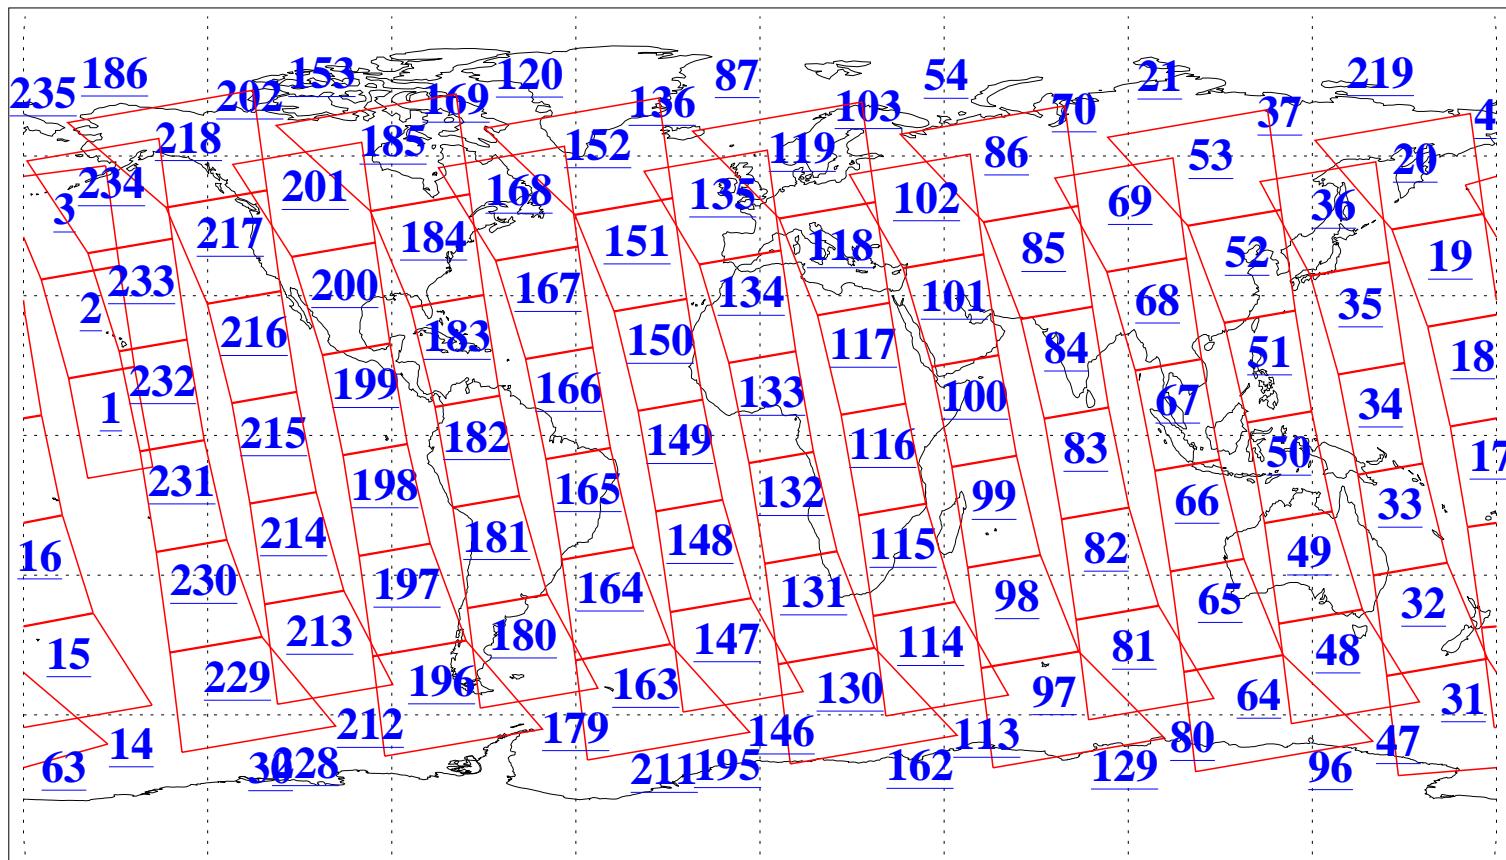

L1B Availability
AMSU Granules: 240
HSB Granules: 0
AIRS Granules: 240

13 Oct 2015
DoY 286
Aqua Day 4910
Granules: 1 to 120

Granules: 121 to 240

Legend: AMSU Available, HSB Available, AIRS Available

L1B Availability
AMSU Granules: 240
HSB Granules: 0
AIRS Granules: 240

13 Oct 2015
DoY 286
Aqua Day 4910
Ascending Granules

Descending Granules

Legend: AMSU Available, HSB Available, AIRS Available

L1B Availability
AMSU Granules: 240
HSB Granules: 0
AIRS Granules: 240

13 Oct 2015
DoY 286
Aqua Day 4910

Northern Hemisphere Granules

Southern Hemisphere Granules

Legend: AMSU Available, HSB Available, AIRS Available