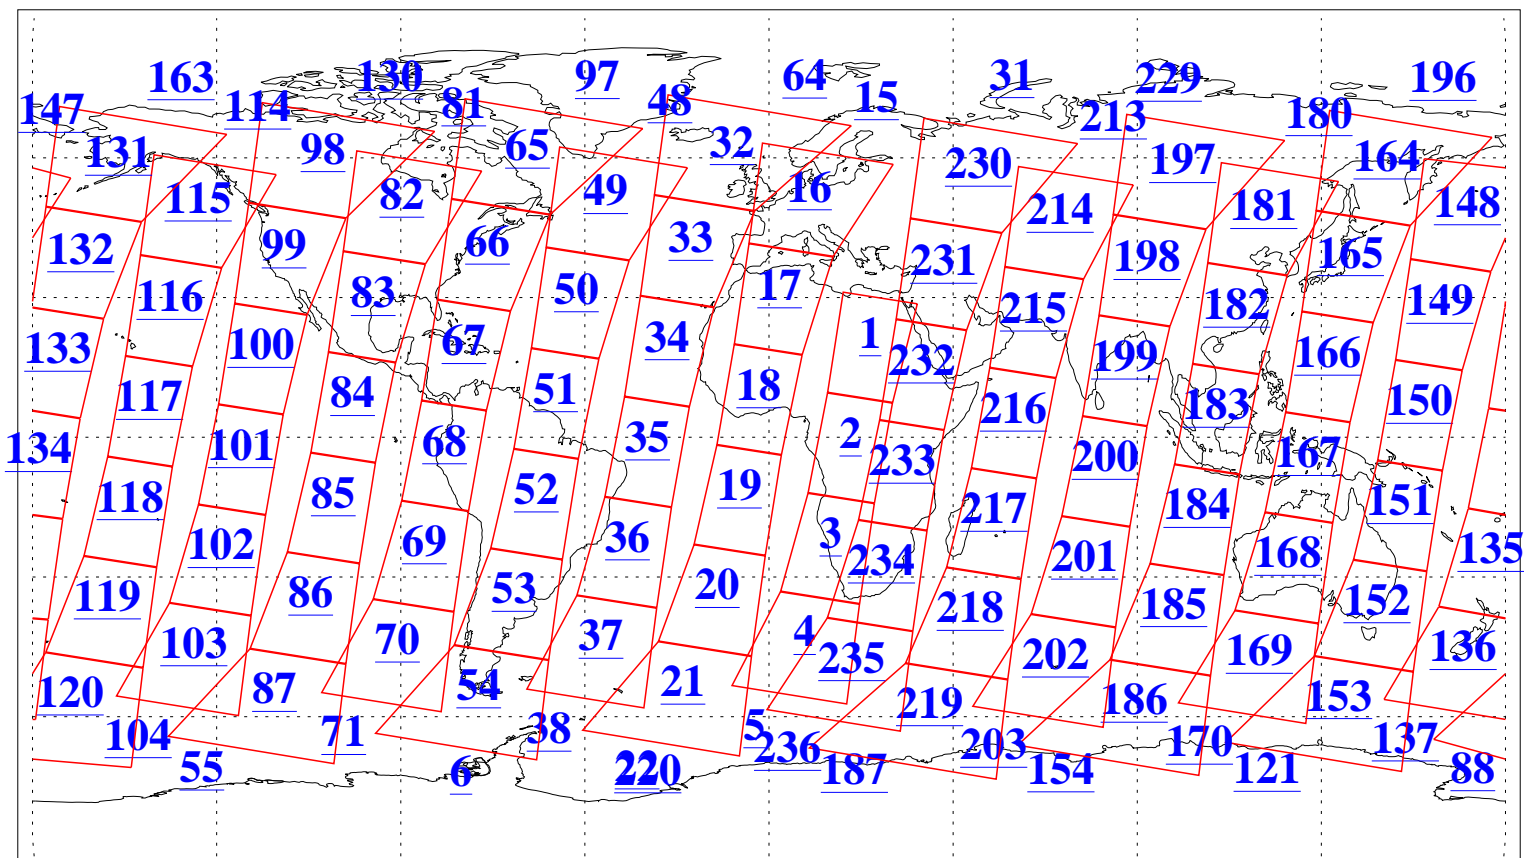

L1B Availability  
AMSU Granules: 240  
HSB Granules: 0  
AIRS Granules: 240

12 Oct 2015  
DoY 285  
Aqua Day 4909  
Granules: 1 to 120

Granules: 121 to 240

Legend: AMSU Available, HSB Available, AIRS Available

L1B Availability  
AMSU Granules: 240  
HSB Granules: 0  
AIRS Granules: 240

12 Oct 2015  
DoY 285  
Aqua Day 4909

Ascending Granules

Descending Granules

Legend: AMSU Available, HSB Available, AIRS Available

L1B Availability  
 AMSU Granules: 240  
 HSB Granules: 0  
 AIRS Granules: 240

12 Oct 2015  
 DoY 285  
 Aqua Day 4909

Northern Hemisphere Granules

Southern Hemisphere Granules

Legend: AMSU Available, HSB Available, AIRS Available