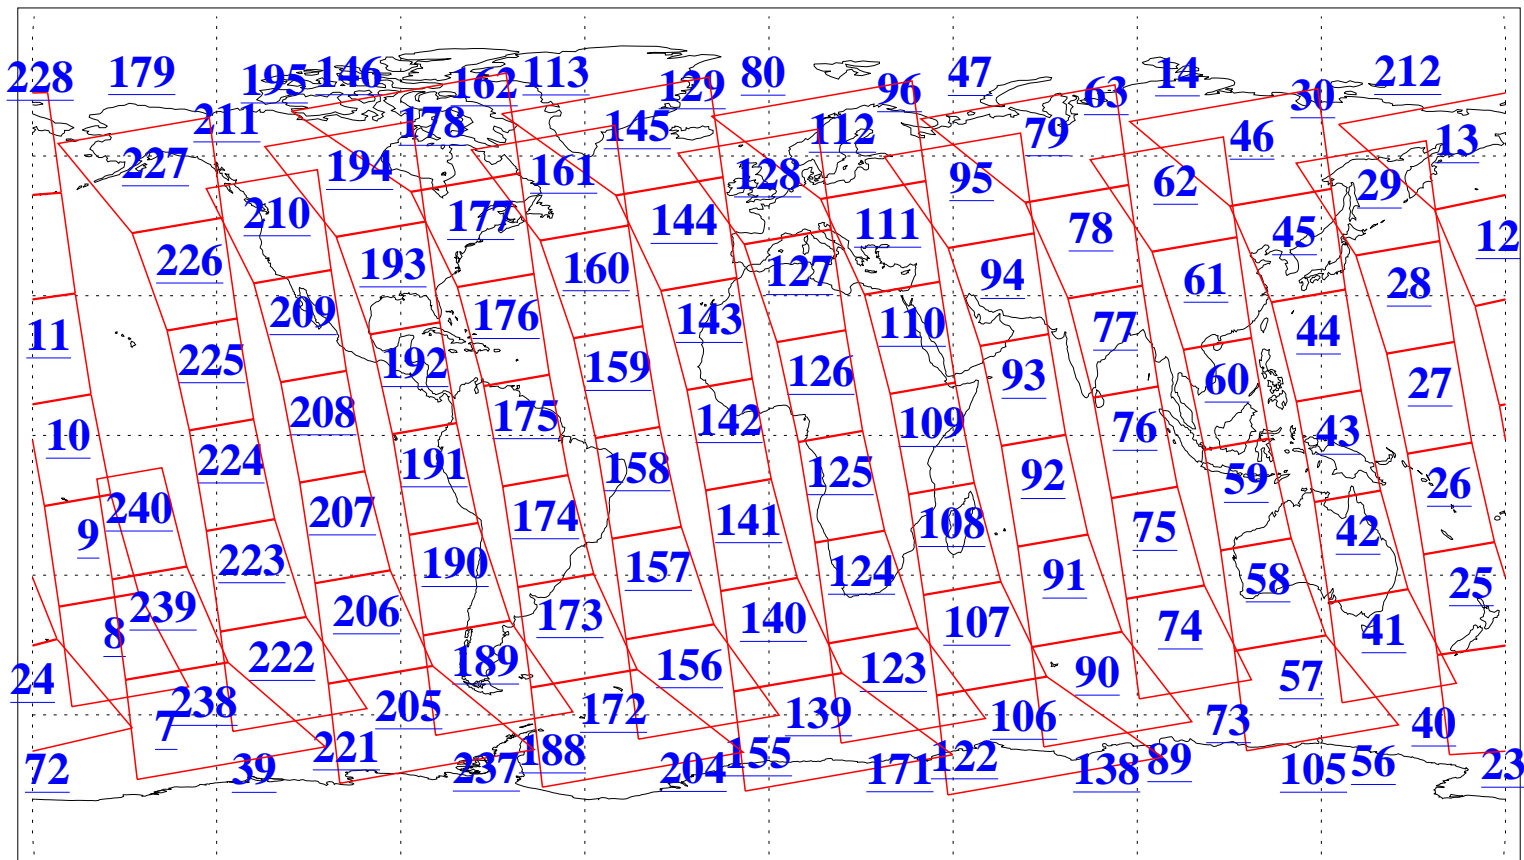

L1B Availability  
AMSU Granules: 240  
HSB Granules: 0  
AIRS Granules: 240

12 Oct 2015  
DoY 285  
Aqua Day 4909  
Granules: 1 to 120

Granules: 121 to 240

Legend: AMSU Available, HSB Available, AIRS Available

L1B Availability  
AMSU Granules: 240  
HSB Granules: 0  
AIRS Granules: 240

12 Oct 2015  
DoY 285  
Aqua Day 4909

Ascending Granules

Descending Granules

Legend: AMSU Available, HSB Available, AIRS Available

L1B Availability  
 AMSU Granules: 240  
 HSB Granules: 0  
 AIRS Granules: 240

12 Oct 2015  
 DoY 285  
 Aqua Day 4909

Northern Hemisphere Granules

Southern Hemisphere Granules

Legend: AMSU Available, HSB Available, AIRS Available