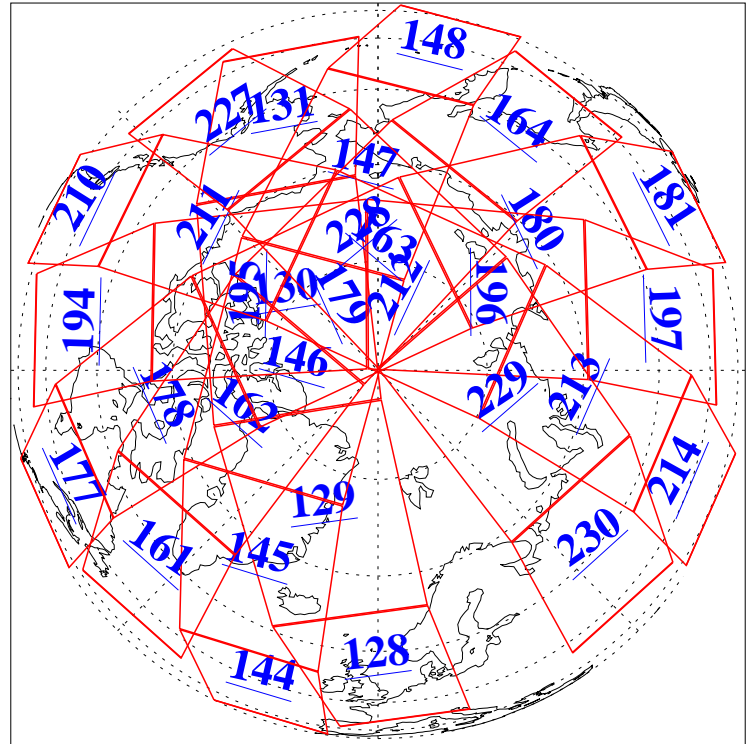

L1B Availability  
AMSU Granules: 240  
HSB Granules: 0  
AIRS Granules: 240

12 Oct 2015  
DoY 285  
Aqua Day 4909  
Granules: 1 to 120

Granules: 121 to 240

Legend: AMSU Available, HSB Available, AIRS Available

L1B Availability  
AMSU Granules: 240  
HSB Granules: 0  
AIRS Granules: 240

12 Oct 2015  
DoY 285  
Aqua Day 4909

Ascending Granules

Descending Granules

Legend: AMSU Available, HSB Available, AIRS Available

L1B Availability  
 AMSU Granules: 240  
 HSB Granules: 0  
 AIRS Granules: 240

12 Oct 2015  
 DoY 285  
 Aqua Day 4909

Northern Hemisphere Granules

Southern Hemisphere Granules

Legend: AMSU Available, HSB Available, AIRS Available