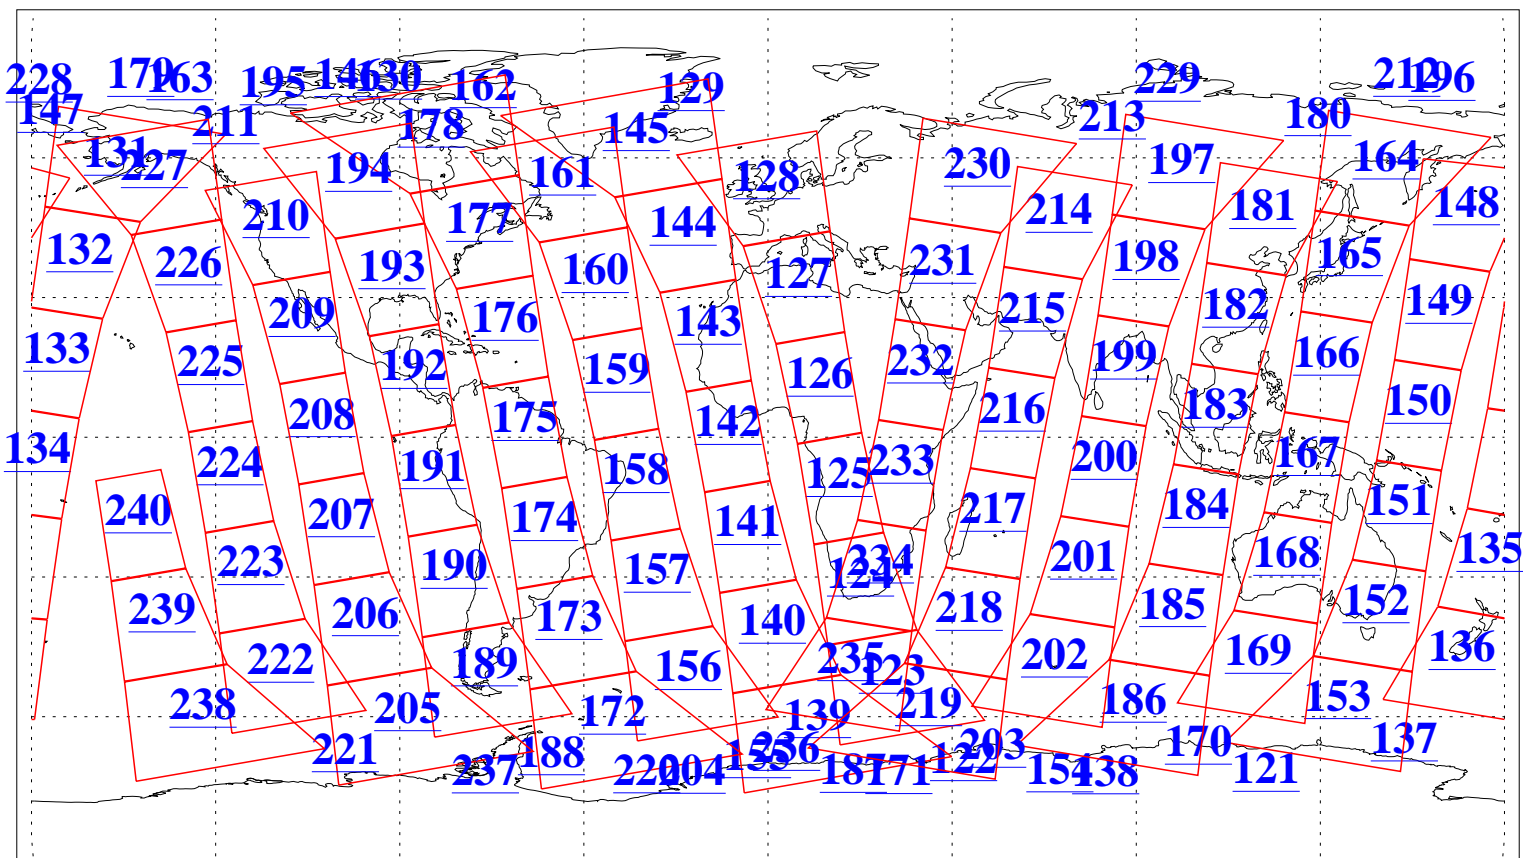

L1B Availability  
AMSU Granules: 240  
HSB Granules: 0  
AIRS Granules: 240

12 Oct 2015  
DoY 285  
Aqua Day 4909  
Granules: 1 to 120

Granules: 121 to 240

Legend: AMSU Available, HSB Available, AIRS Available

L1B Availability  
AMSU Granules: 240  
HSB Granules: 0  
AIRS Granules: 240

12 Oct 2015  
DoY 285  
Aqua Day 4909

Ascending Granules

Descending Granules

Legend: AMSU Available, HSB Available, AIRS Available

L1B Availability  
 AMSU Granules: 240  
 HSB Granules: 0  
 AIRS Granules: 240

12 Oct 2015  
 DoY 285  
 Aqua Day 4909

Northern Hemisphere Granules

Southern Hemisphere Granules

Legend: AMSU Available, HSB Available, AIRS Available