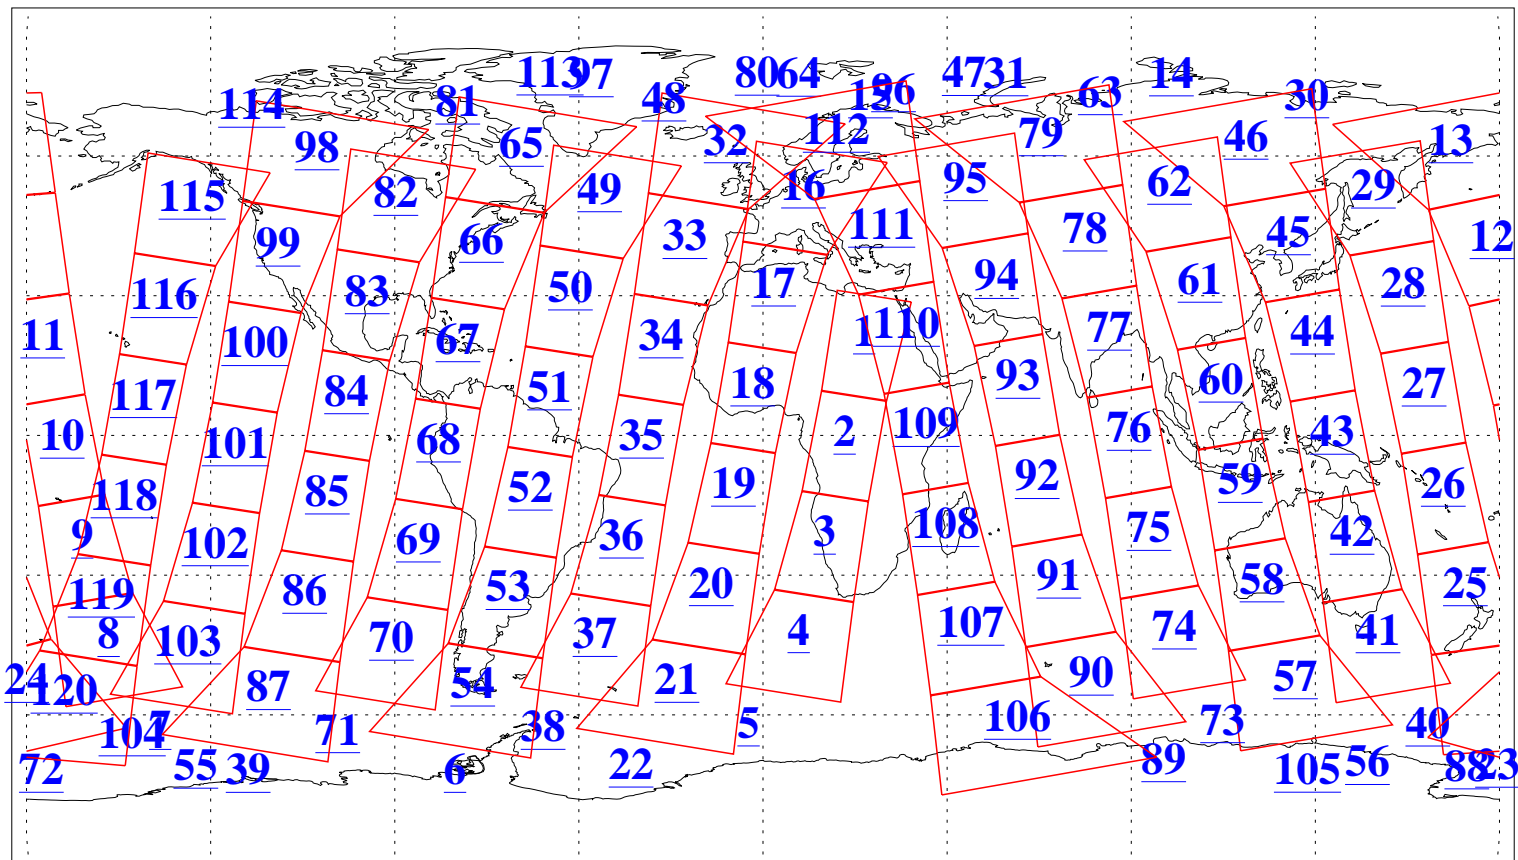

L1B Availability  
AMSU Granules: 240  
HSB Granules: 0  
AIRS Granules: 240

12 Oct 2015  
DoY 285  
Aqua Day 4909  
Granules: 1 to 120

Granules: 121 to 240

Legend: AMSU Available, HSB Available, AIRS Available

L1B Availability  
AMSU Granules: 240  
HSB Granules: 0  
AIRS Granules: 240

12 Oct 2015  
DoY 285  
Aqua Day 4909

Ascending Granules

Descending Granules

Legend: AMSU Available, HSB Available, AIRS Available

L1B Availability  
 AMSU Granules: 240  
 HSB Granules: 0  
 AIRS Granules: 240

12 Oct 2015  
 DoY 285  
 Aqua Day 4909

Northern Hemisphere Granules

Southern Hemisphere Granules

Legend: AMSU Available, HSB Available, AIRS Available