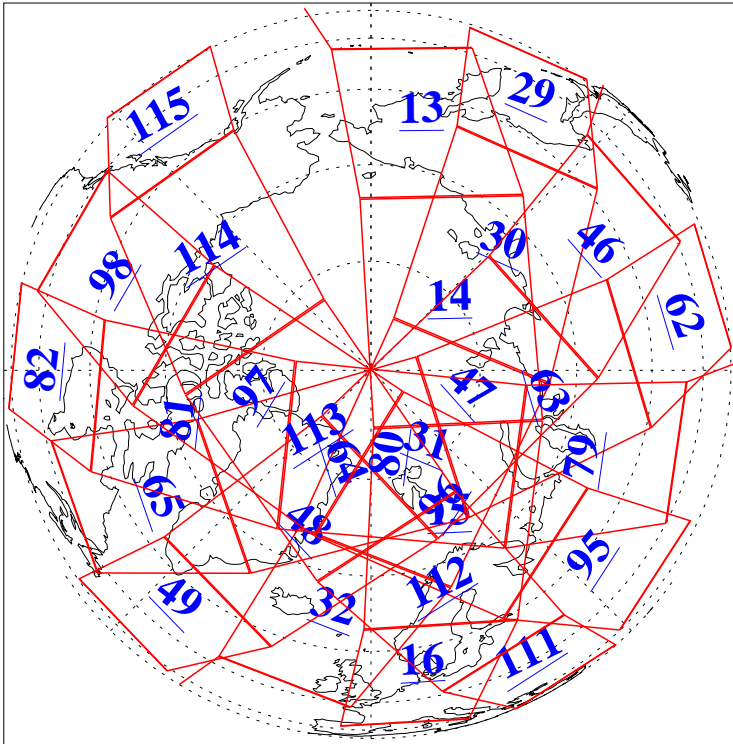

L1B Availability  
AMSU Granules: 240  
HSB Granules: 0  
AIRS Granules: 240

12 Oct 2015  
DoY 285  
Aqua Day 4909  
Granules: 1 to 120

Granules: 121 to 240

Legend: AMSU Available, HSB Available, AIRS Available

L1B Availability  
AMSU Granules: 240  
HSB Granules: 0  
AIRS Granules: 240

12 Oct 2015  
DoY 285  
Aqua Day 4909

Ascending Granules

Descending Granules

Legend: AMSU Available, HSB Available, AIRS Available

L1B Availability  
 AMSU Granules: 240  
 HSB Granules: 0  
 AIRS Granules: 240

12 Oct 2015  
 DoY 285  
 Aqua Day 4909

Northern Hemisphere Granules

Southern Hemisphere Granules

Legend: AMSU Available, HSB Available, AIRS Available