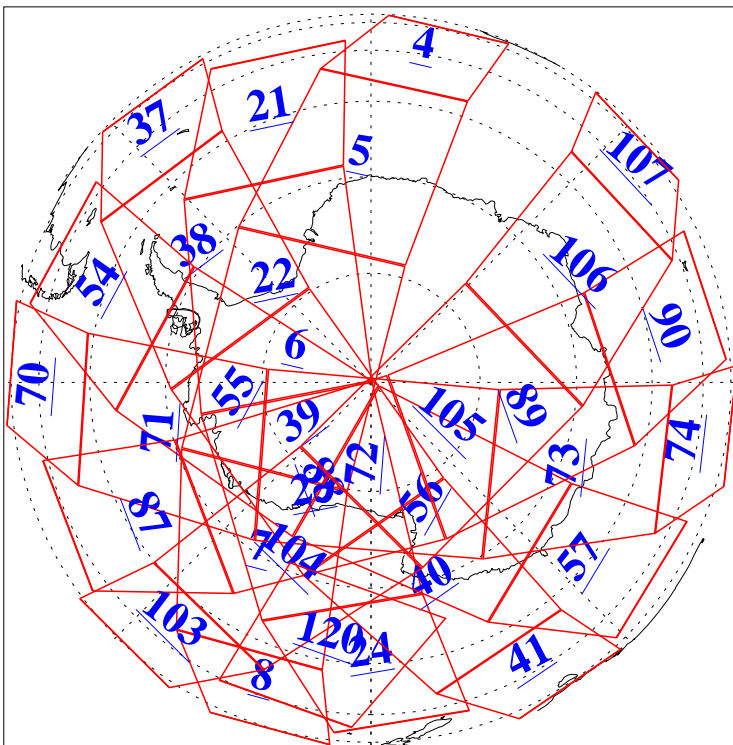

L1B Availability  
AMSU Granules: 240  
HSB Granules: 0  
AIRS Granules: 240

12 Oct 2015  
DoY 285  
Aqua Day 4909  
Granules: 1 to 120

Granules: 121 to 240

Legend: AMSU Available, HSB Available, AIRS Available

L1B Availability  
AMSU Granules: 240  
HSB Granules: 0  
AIRS Granules: 240

12 Oct 2015  
DoY 285  
Aqua Day 4909

Ascending Granules

Descending Granules

Legend: AMSU Available, HSB Available, AIRS Available

L1B Availability  
 AMSU Granules: 240  
 HSB Granules: 0  
 AIRS Granules: 240

12 Oct 2015  
 DoY 285  
 Aqua Day 4909

Northern Hemisphere Granules

Southern Hemisphere Granules

Legend: AMSU Available, HSB Available, AIRS Available