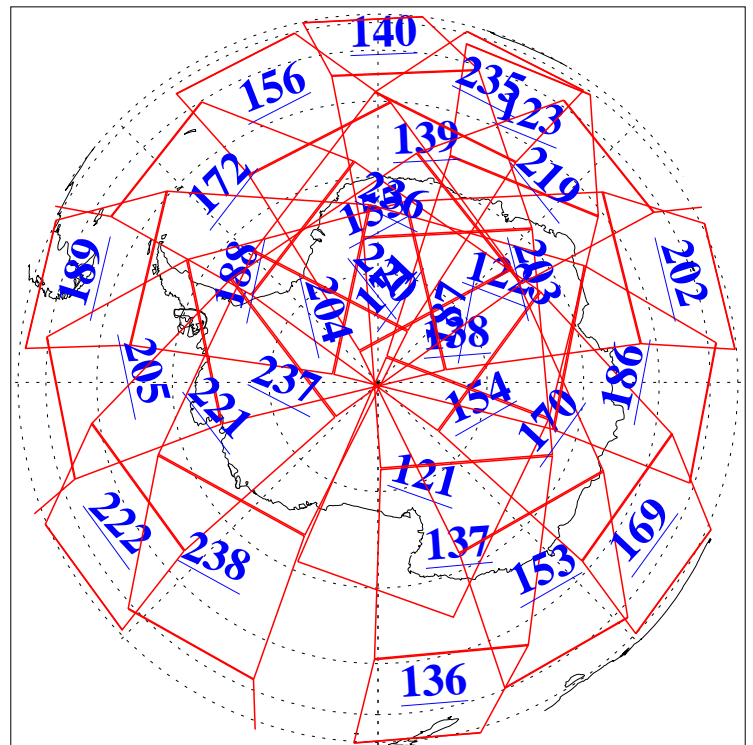

L1B Availability  
AMSU Granules: 240  
HSB Granules: 0  
AIRS Granules: 240

12 Oct 2015  
DoY 285  
Aqua Day 4909

Ascending Granules

Descending Granules

Legend: AMSU Available, HSB Available, AIRS Available

L1B Availability  
 AMSU Granules: 240  
 HSB Granules: 0  
 AIRS Granules: 240

12 Oct 2015  
 DoY 285  
 Aqua Day 4909

Northern Hemisphere Granules

Southern Hemisphere Granules

Legend: AMSU Available, HSB Available, AIRS Available