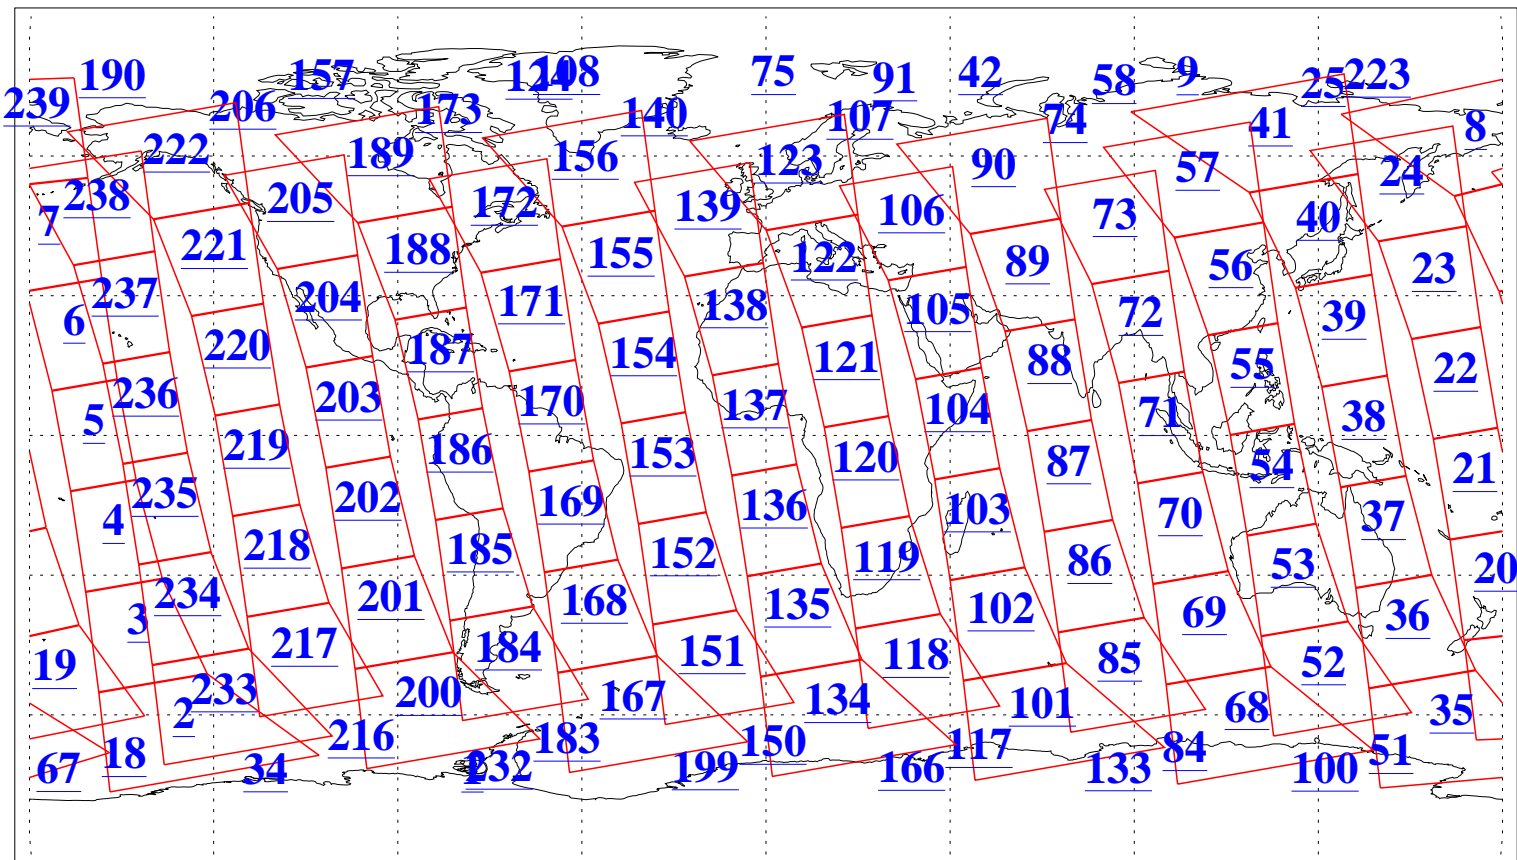

L1B Availability
AMSU Granules: 240
HSB Granules: 0
AIRS Granules: 240

9 Oct 2015
DoY 282
Aqua Day 4906
Granules: 1 to 120

Granules: 121 to 240

Legend: AMSU Available, HSB Available, AIRS Available

L1B Availability
AMSU Granules: 240
HSB Granules: 0
AIRS Granules: 240

9 Oct 2015
DoY 282
Aqua Day 4906
Ascending Granules

Descending Granules

Legend: AMSU Available, HSB Available, AIRS Available

L1B Availability
 AMSU Granules: 240
 HSB Granules: 0
 AIRS Granules: 240

9 Oct 2015
 DoY 282
 Aqua Day 4906

Northern Hemisphere Granules

Southern Hemisphere Granules

Legend: AMSU Available, HSB Available, AIRS Available