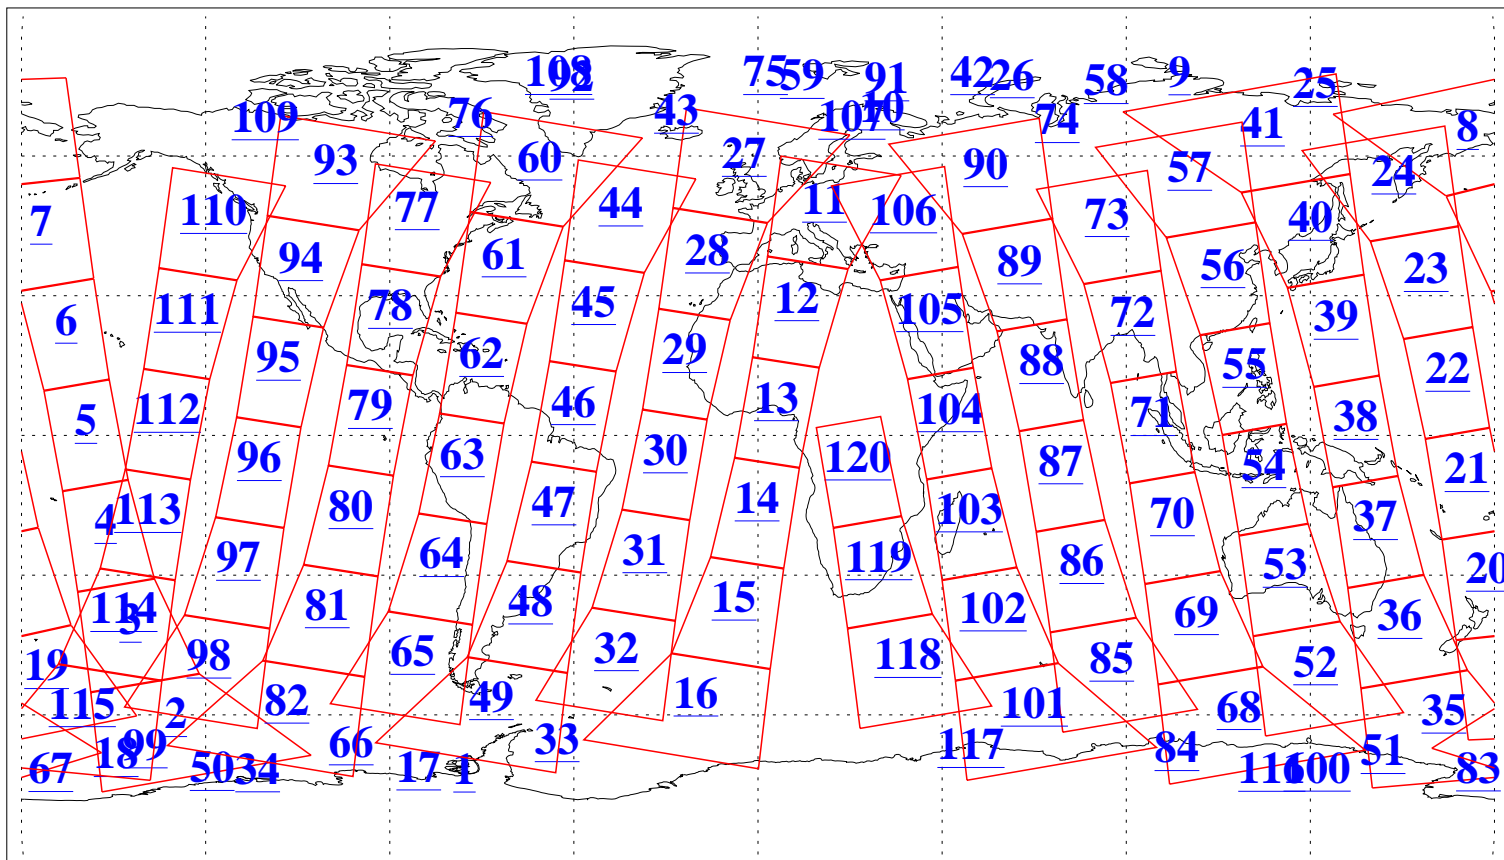

L1B Availability
AMSU Granules: 240
HSB Granules: 0
AIRS Granules: 240

9 Oct 2015
DoY 282
Aqua Day 4906
Granules: 1 to 120

Granules: 121 to 240

Legend: AMSU Available, HSB Available, AIRS Available

L1B Availability
AMSU Granules: 240
HSB Granules: 0
AIRS Granules: 240

9 Oct 2015
DoY 282
Aqua Day 4906
Ascending Granules

Descending Granules

Legend: AMSU Available, HSB Available, AIRS Available

L1B Availability
 AMSU Granules: 240
 HSB Granules: 0
 AIRS Granules: 240

9 Oct 2015
 DoY 282
 Aqua Day 4906

Northern Hemisphere Granules

Southern Hemisphere Granules

Legend: AMSU Available, HSB Available, AIRS Available