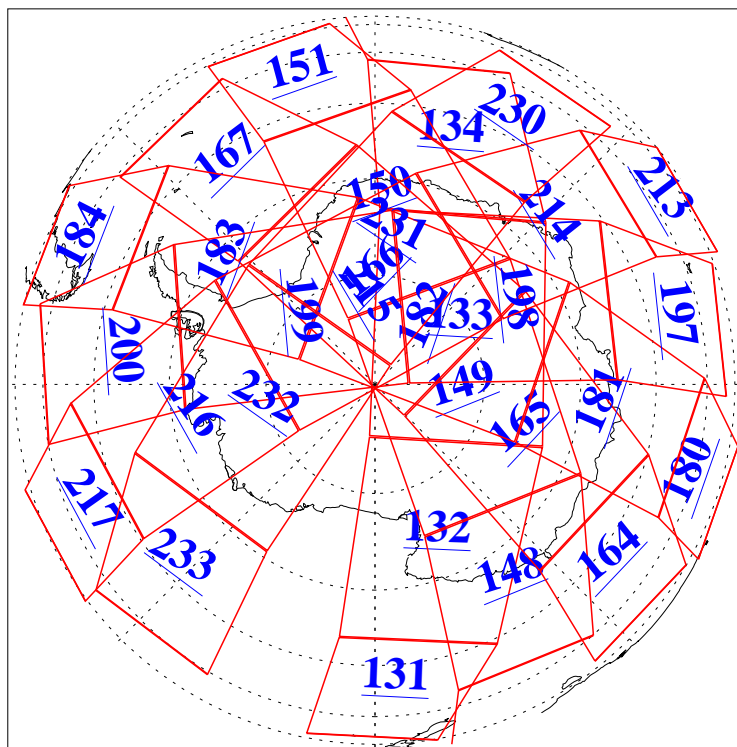

L1B Availability
AMSU Granules: 240
HSB Granules: 0
AIRS Granules: 240

9 Oct 2015
DoY 282
Aqua Day 4906
Granules: 1 to 120

Granules: 121 to 240

Legend: AMSU Available, HSB Available, AIRS Available

L1B Availability
AMSU Granules: 240
HSB Granules: 0
AIRS Granules: 240

9 Oct 2015
DoY 282
Aqua Day 4906
Ascending Granules

Descending Granules

Legend: AMSU Available, HSB Available, AIRS Available

L1B Availability
 AMSU Granules: 240
 HSB Granules: 0
 AIRS Granules: 240

9 Oct 2015
 DoY 282
 Aqua Day 4906

Northern Hemisphere Granules

Southern Hemisphere Granules

Legend: AMSU Available, HSB Available, AIRS Available