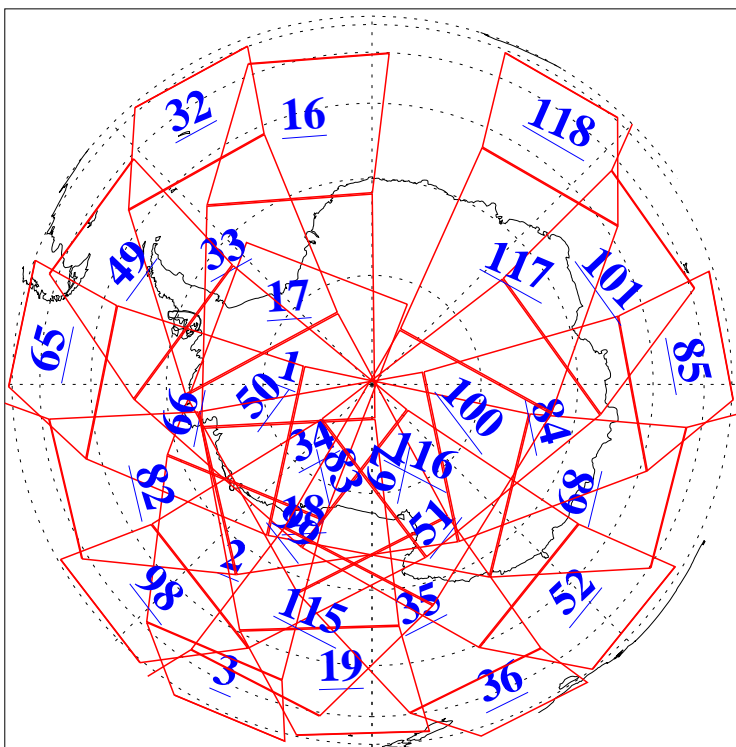

L1B Availability
AMSU Granules: 240
HSB Granules: 0
AIRS Granules: 240

9 Oct 2015
DoY 282
Aqua Day 4906
Granules: 1 to 120

Granules: 121 to 240

Legend: AMSU Available, HSB Available, AIRS Available

L1B Availability
AMSU Granules: 240
HSB Granules: 0
AIRS Granules: 240

9 Oct 2015
DoY 282
Aqua Day 4906
Ascending Granules

Descending Granules

Legend: AMSU Available, HSB Available, AIRS Available

L1B Availability
 AMSU Granules: 240
 HSB Granules: 0
 AIRS Granules: 240

9 Oct 2015
 DoY 282
 Aqua Day 4906

Northern Hemisphere Granules

Southern Hemisphere Granules

Legend: AMSU Available, HSB Available, AIRS Available