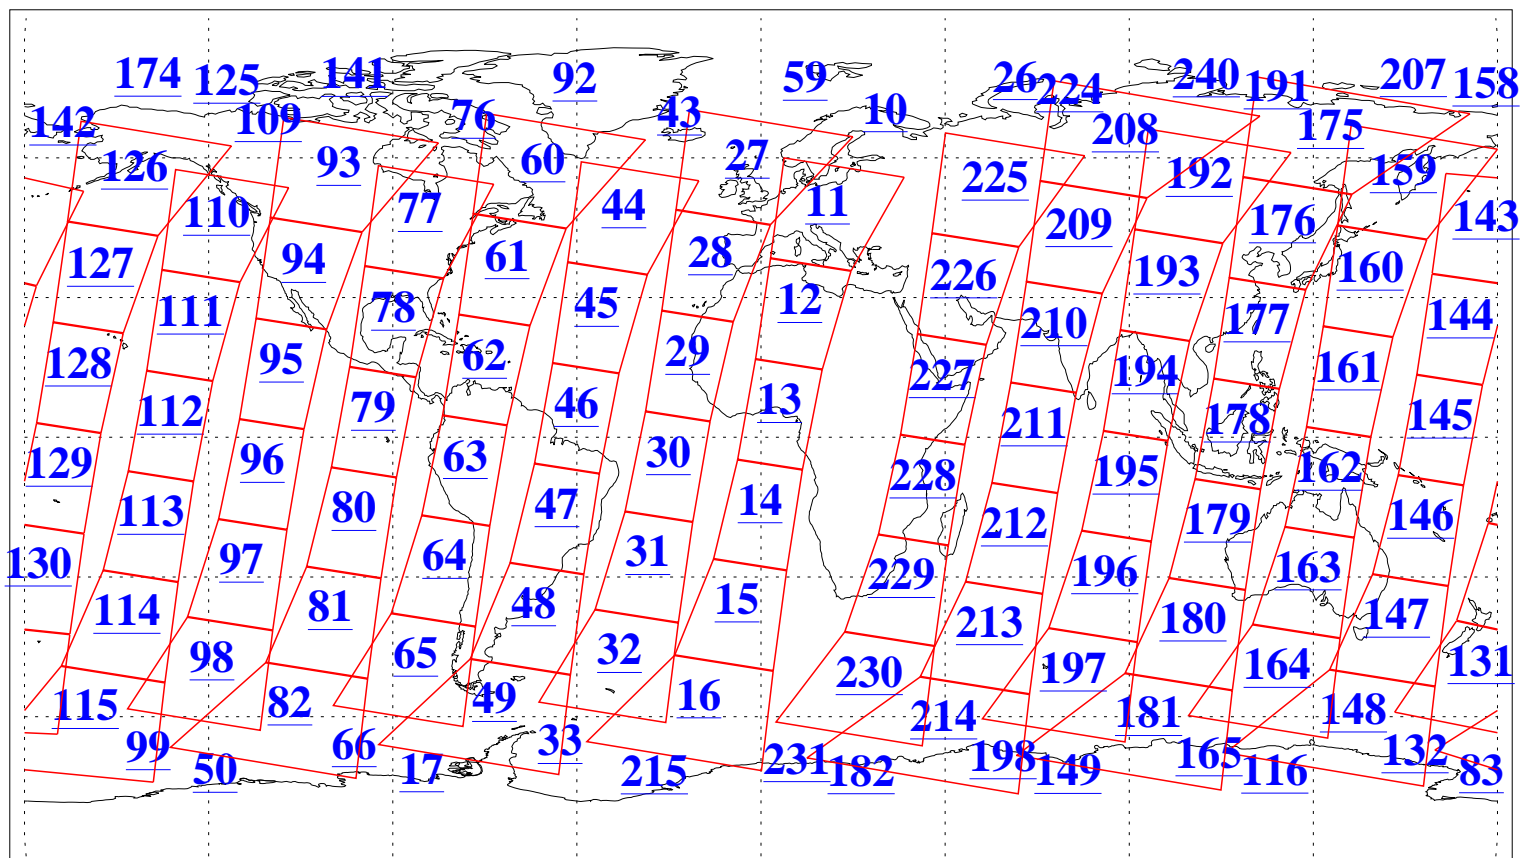

L1B Availability
AMSU Granules: 240
HSB Granules: 0
AIRS Granules: 240

9 Oct 2015
DoY 282
Aqua Day 4906
Granules: 1 to 120

Granules: 121 to 240

Legend: AMSU Available, HSB Available, AIRS Available

L1B Availability
AMSU Granules: 240
HSB Granules: 0
AIRS Granules: 240

9 Oct 2015
DoY 282
Aqua Day 4906
Ascending Granules

Descending Granules

Legend: AMSU Available, HSB Available, AIRS Available

L1B Availability
 AMSU Granules: 240
 HSB Granules: 0
 AIRS Granules: 240

9 Oct 2015
 DoY 282
 Aqua Day 4906

Northern Hemisphere Granules

Southern Hemisphere Granules

Legend: AMSU Available, HSB Available, AIRS Available