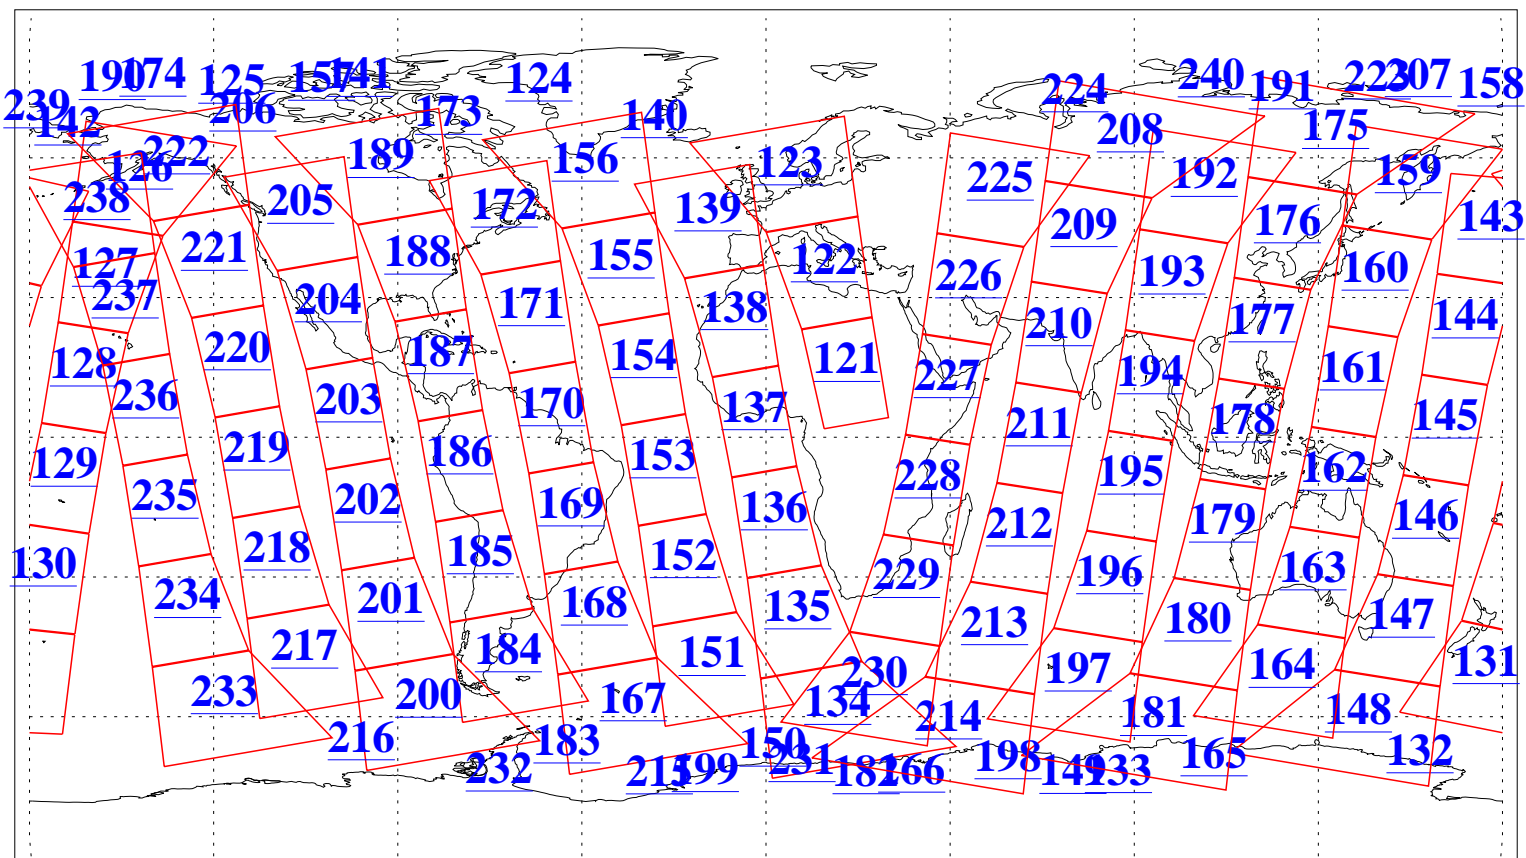

L1B Availability
AMSU Granules: 240
HSB Granules: 0
AIRS Granules: 240

9 Oct 2015
DoY 282
Aqua Day 4906
Granules: 1 to 120

Granules: 121 to 240

Legend: AMSU Available, HSB Available, AIRS Available

L1B Availability
AMSU Granules: 240
HSB Granules: 0
AIRS Granules: 240

9 Oct 2015
DoY 282
Aqua Day 4906
Ascending Granules

Descending Granules

Legend: AMSU Available, HSB Available, AIRS Available

L1B Availability
 AMSU Granules: 240
 HSB Granules: 0
 AIRS Granules: 240

9 Oct 2015
 DoY 282
 Aqua Day 4906

Northern Hemisphere Granules

Southern Hemisphere Granules

Legend: AMSU Available, HSB Available, AIRS Available