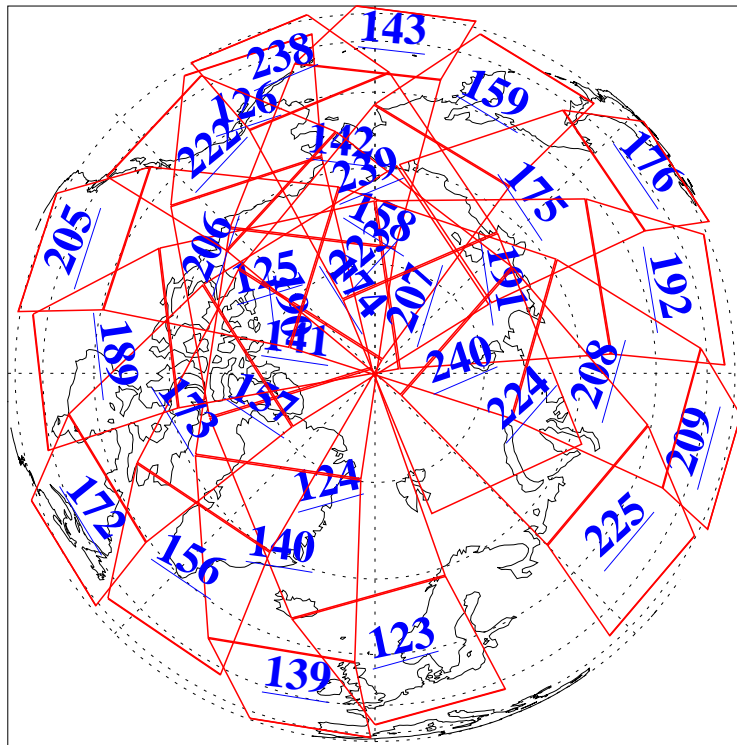

L1B Availability
AMSU Granules: 240
HSB Granules: 0
AIRS Granules: 240

9 Oct 2015
DoY 282
Aqua Day 4906
Granules: 1 to 120

Granules: 121 to 240

Legend: AMSU Available, HSB Available, AIRS Available

L1B Availability
AMSU Granules: 240
HSB Granules: 0
AIRS Granules: 240

9 Oct 2015
DoY 282
Aqua Day 4906
Ascending Granules

Descending Granules

Legend: AMSU Available, HSB Available, AIRS Available

L1B Availability
 AMSU Granules: 240
 HSB Granules: 0
 AIRS Granules: 240

9 Oct 2015
 DoY 282
 Aqua Day 4906

Northern Hemisphere Granules

Southern Hemisphere Granules

Legend: AMSU Available, HSB Available, AIRS Available