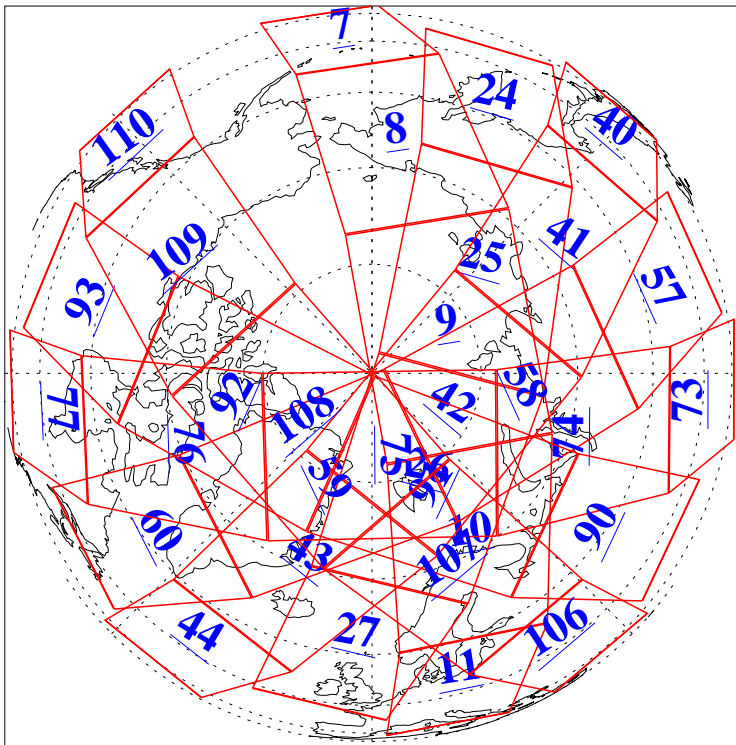

L1B Availability
AMSU Granules: 240
HSB Granules: 0
AIRS Granules: 240

9 Oct 2015
DoY 282
Aqua Day 4906
Granules: 1 to 120

Granules: 121 to 240

Legend: AMSU Available, HSB Available, AIRS Available

L1B Availability
AMSU Granules: 240
HSB Granules: 0
AIRS Granules: 240

9 Oct 2015
DoY 282
Aqua Day 4906
Ascending Granules

Descending Granules

Legend: AMSU Available, HSB Available, AIRS Available

L1B Availability
 AMSU Granules: 240
 HSB Granules: 0
 AIRS Granules: 240

9 Oct 2015
 DoY 282
 Aqua Day 4906

Northern Hemisphere Granules

Southern Hemisphere Granules

Legend: AMSU Available, HSB Available, AIRS Available