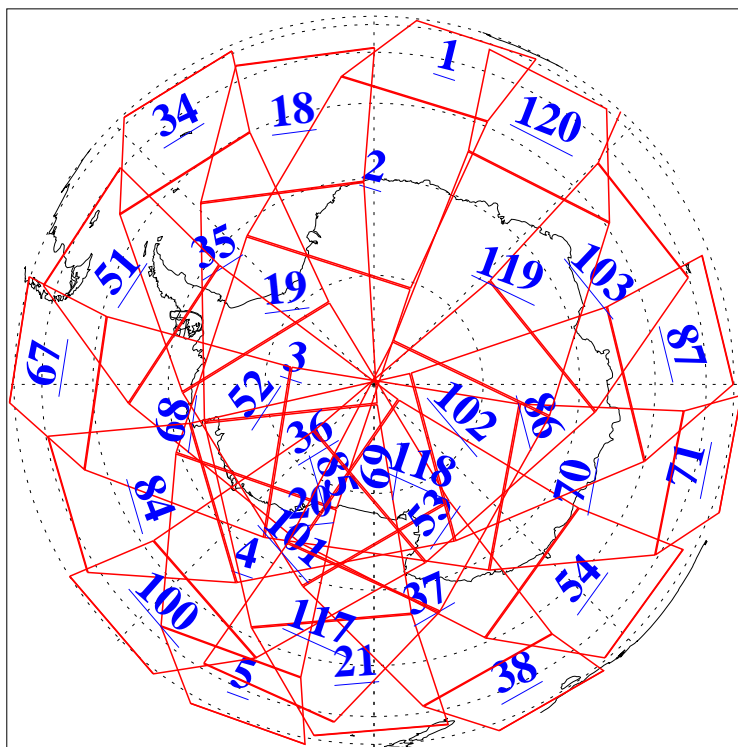

L1B Availability
AMSU Granules: 240
HSB Granules: 0
AIRS Granules: 240

7 Oct 2015
DoY 280
Aqua Day 4904
Granules: 1 to 120

Granules: 121 to 240

Legend: AMSU Available, HSB Available, AIRS Available

L1B Availability
AMSU Granules: 240
HSB Granules: 0
AIRS Granules: 240

7 Oct 2015
DoY 280
Aqua Day 4904

Ascending Granules

Descending Granules

Legend: AMSU Available, HSB Available, AIRS Available

L1B Availability
 AMSU Granules: 240
 HSB Granules: 0
 AIRS Granules: 240

7 Oct 2015
 DoY 280
 Aqua Day 4904

Northern Hemisphere Granules

Southern Hemisphere Granules

Legend: AMSU Available, ~~HSB Available~~, AIRS Available