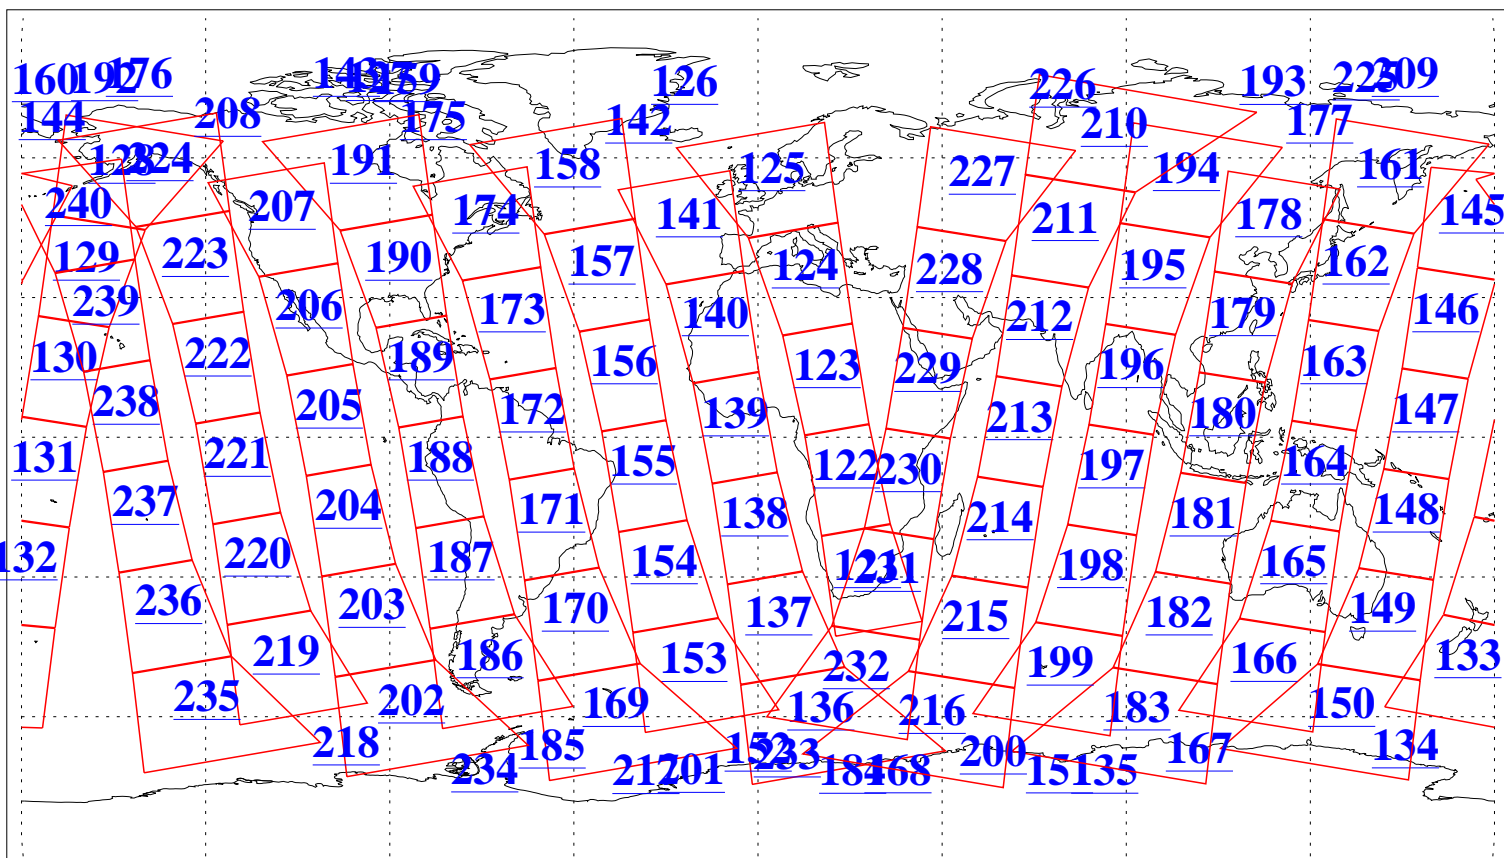

L1B Availability
AMSU Granules: 240
HSB Granules: 0
AIRS Granules: 240

7 Oct 2015
DoY 280
Aqua Day 4904
Granules: 1 to 120

Granules: 121 to 240

Legend: AMSU Available, HSB Available, AIRS Available

L1B Availability
AMSU Granules: 240
HSB Granules: 0
AIRS Granules: 240

7 Oct 2015
DoY 280
Aqua Day 4904

Ascending Granules

Descending Granules

Legend: AMSU Available, HSB Available, AIRS Available

L1B Availability
 AMSU Granules: 240
 HSB Granules: 0
 AIRS Granules: 240

7 Oct 2015
 DoY 280
 Aqua Day 4904