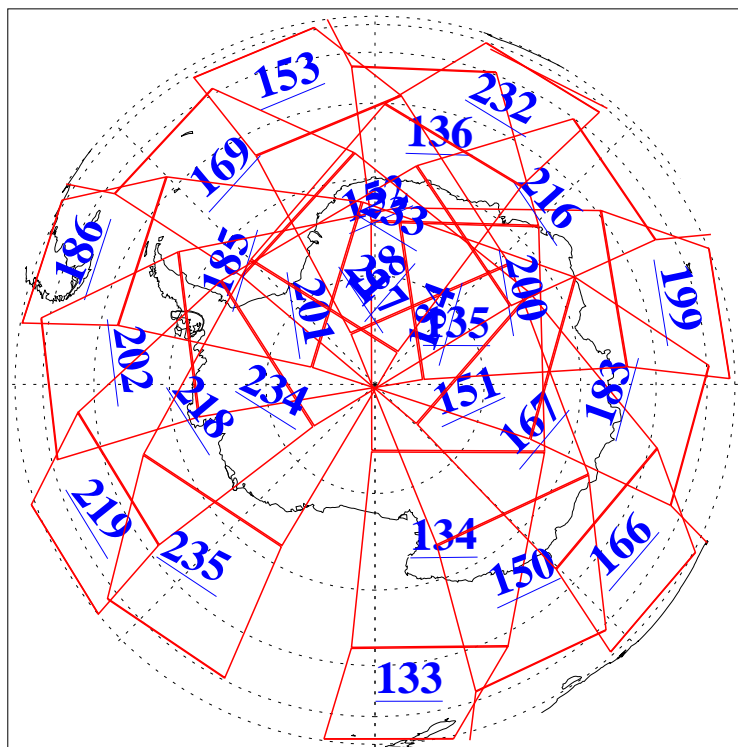

L1B Availability
AMSU Granules: 240
HSB Granules: 0
AIRS Granules: 240

7 Oct 2015
DoY 280
Aqua Day 4904
Granules: 1 to 120

Granules: 121 to 240

Legend: AMSU Available, HSB Available, AIRS Available

L1B Availability
AMSU Granules: 240
HSB Granules: 0
AIRS Granules: 240

7 Oct 2015
DoY 280
Aqua Day 4904

Ascending Granules

Descending Granules

Legend: AMSU Available, HSB Available, AIRS Available

L1B Availability
 AMSU Granules: 240
 HSB Granules: 0
 AIRS Granules: 240

7 Oct 2015
 DoY 280
 Aqua Day 4904

Northern Hemisphere Granules

Southern Hemisphere Granules

Legend: AMSU Available, ~~HSB Available~~, AIRS Available