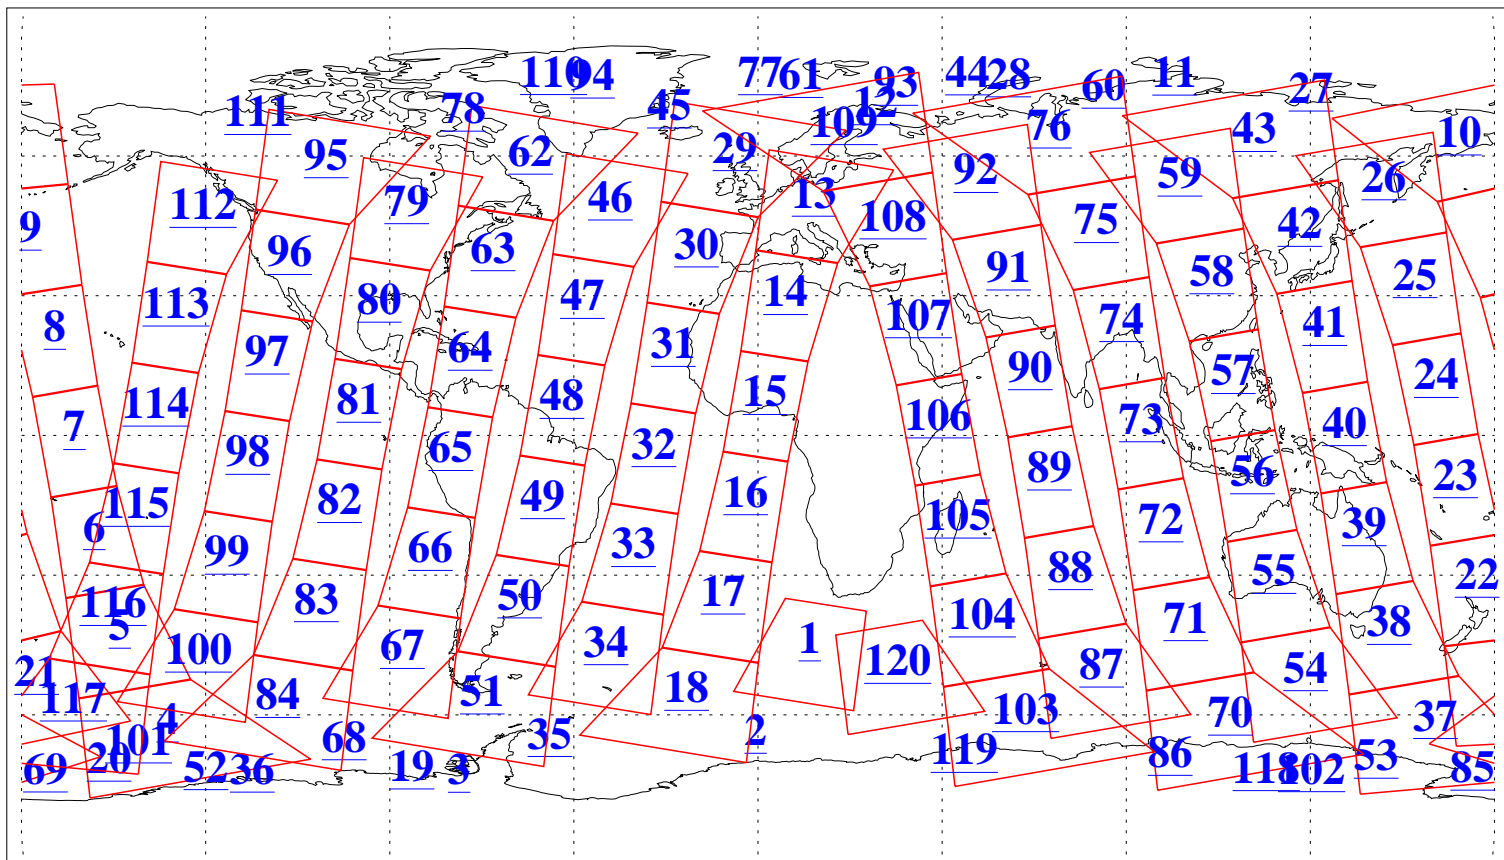

L1B Availability
AMSU Granules: 240
HSB Granules: 0
AIRS Granules: 240

7 Oct 2015
DoY 280
Aqua Day 4904
Granules: 1 to 120

Granules: 121 to 240

Legend: AMSU Available, HSB Available, AIRS Available

L1B Availability
AMSU Granules: 240
HSB Granules: 0
AIRS Granules: 240

7 Oct 2015
DoY 280
Aqua Day 4904

Ascending Granules

Descending Granules

Legend: AMSU Available, HSB Available, AIRS Available

L1B Availability
 AMSU Granules: 240
 HSB Granules: 0
 AIRS Granules: 240

7 Oct 2015
 DoY 280
 Aqua Day 4904

Northern Hemisphere Granules

Southern Hemisphere Granules

Legend: AMSU Available, ~~HSB Available~~, AIRS Available