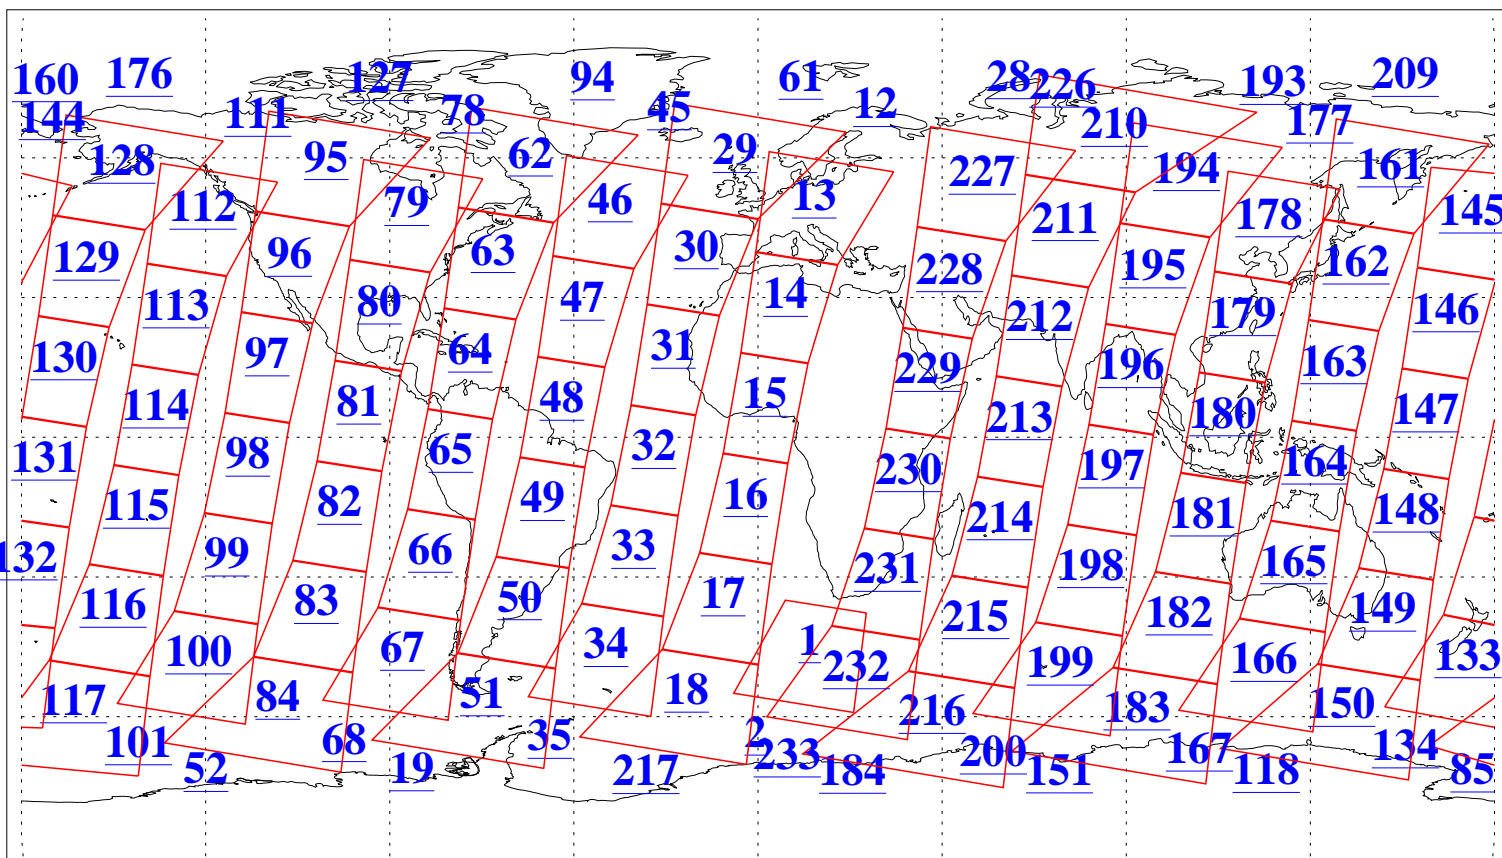

L1B Availability
AMSU Granules: 240
HSB Granules: 0
AIRS Granules: 240

7 Oct 2015
DoY 280
Aqua Day 4904
Granules: 1 to 120

Granules: 121 to 240

Legend: AMSU Available, HSB Available, AIRS Available

L1B Availability
AMSU Granules: 240
HSB Granules: 0
AIRS Granules: 240

7 Oct 2015
DoY 280
Aqua Day 4904

Ascending Granules

Descending Granules

Legend: AMSU Available, HSB Available, AIRS Available

L1B Availability
 AMSU Granules: 240
 HSB Granules: 0
 AIRS Granules: 240

7 Oct 2015
 DoY 280
 Aqua Day 4904

Northern Hemisphere Granules

Southern Hemisphere Granules

Legend: AMSU Available, ~~HSB Available~~, AIRS Available