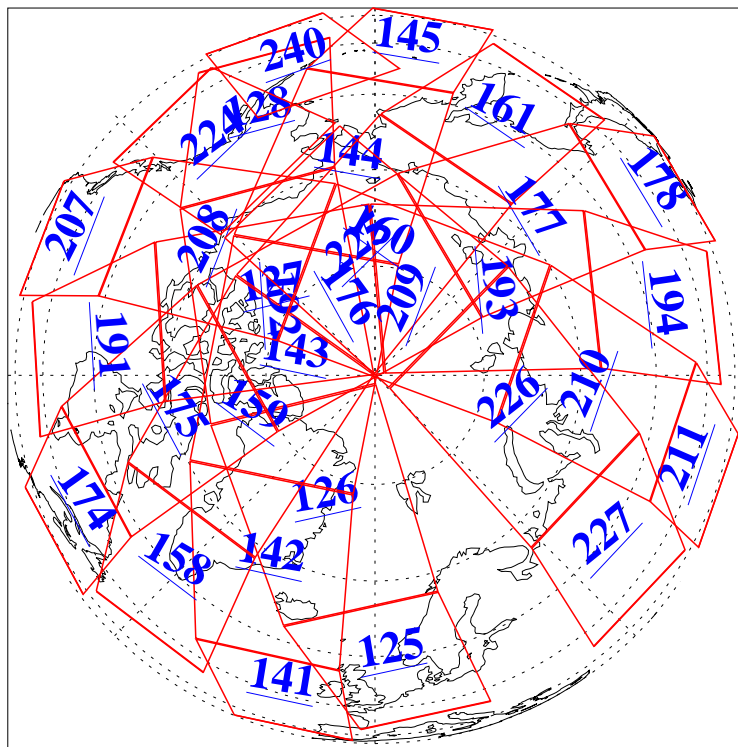

7 Oct 2015
DoY 280
Aqua Day 4904

Ascending Granules

Descending Granules

Legend: AMSU Available, HSB Available, AIRS Available

L1B Availability
 AMSU Granules: 240
 HSB Granules: 0
 AIRS Granules: 240

7 Oct 2015
 DoY 280
 Aqua Day 4904

Northern Hemisphere Granules

Southern Hemisphere Granules

Legend: AMSU Available, ~~HSB Available~~, AIRS Available