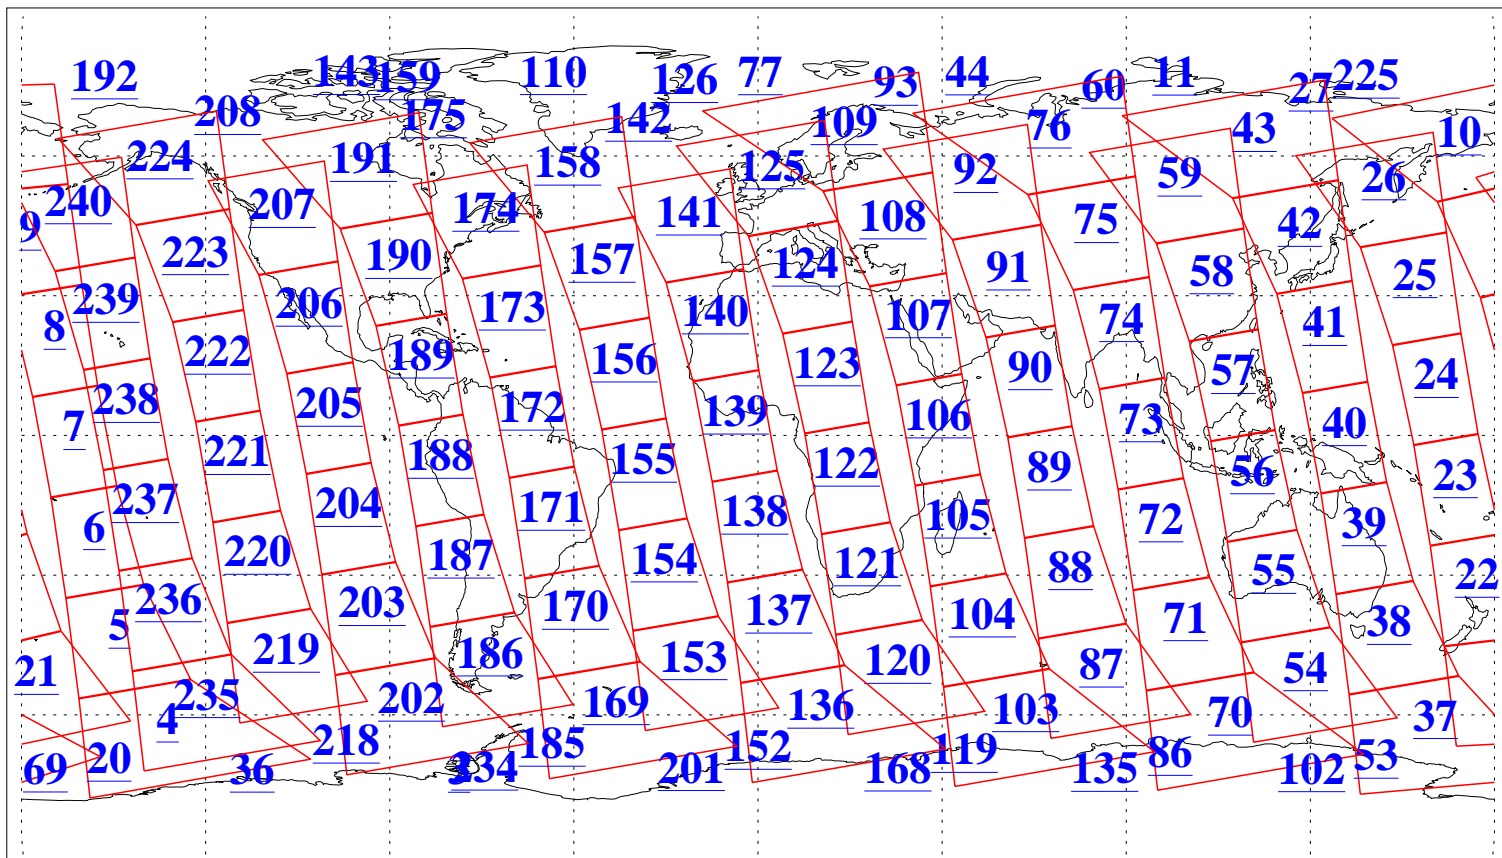

L1B Availability
AMSU Granules: 240
HSB Granules: 0
AIRS Granules: 240

7 Oct 2015
DoY 280
Aqua Day 4904
Granules: 1 to 120

Granules: 121 to 240

Legend: AMSU Available, HSB Available, AIRS Available

L1B Availability
AMSU Granules: 240
HSB Granules: 0
AIRS Granules: 240

7 Oct 2015
DoY 280
Aqua Day 4904

Ascending Granules

Descending Granules

Legend: AMSU Available, HSB Available, AIRS Available

L1B Availability
 AMSU Granules: 240
 HSB Granules: 0
 AIRS Granules: 240

7 Oct 2015
 DoY 280
 Aqua Day 4904