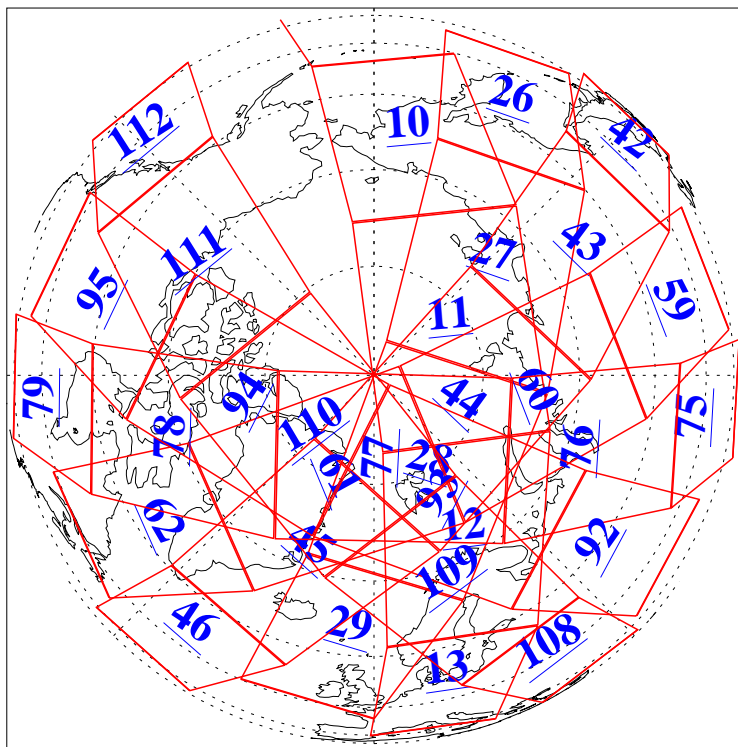

L1B Availability
AMSU Granules: 240
HSB Granules: 0
AIRS Granules: 240

7 Oct 2015
DoY 280
Aqua Day 4904
Granules: 1 to 120

Granules: 121 to 240

Legend: AMSU Available, HSB Available, AIRS Available

L1B Availability
AMSU Granules: 240
HSB Granules: 0
AIRS Granules: 240

7 Oct 2015
DoY 280
Aqua Day 4904

Ascending Granules

Descending Granules

Legend: AMSU Available, HSB Available, AIRS Available

L1B Availability
 AMSU Granules: 240
 HSB Granules: 0
 AIRS Granules: 240

7 Oct 2015
 DoY 280
 Aqua Day 4904

Northern Hemisphere Granules

Southern Hemisphere Granules

Legend: AMSU Available, ~~HSB Available~~, AIRS Available