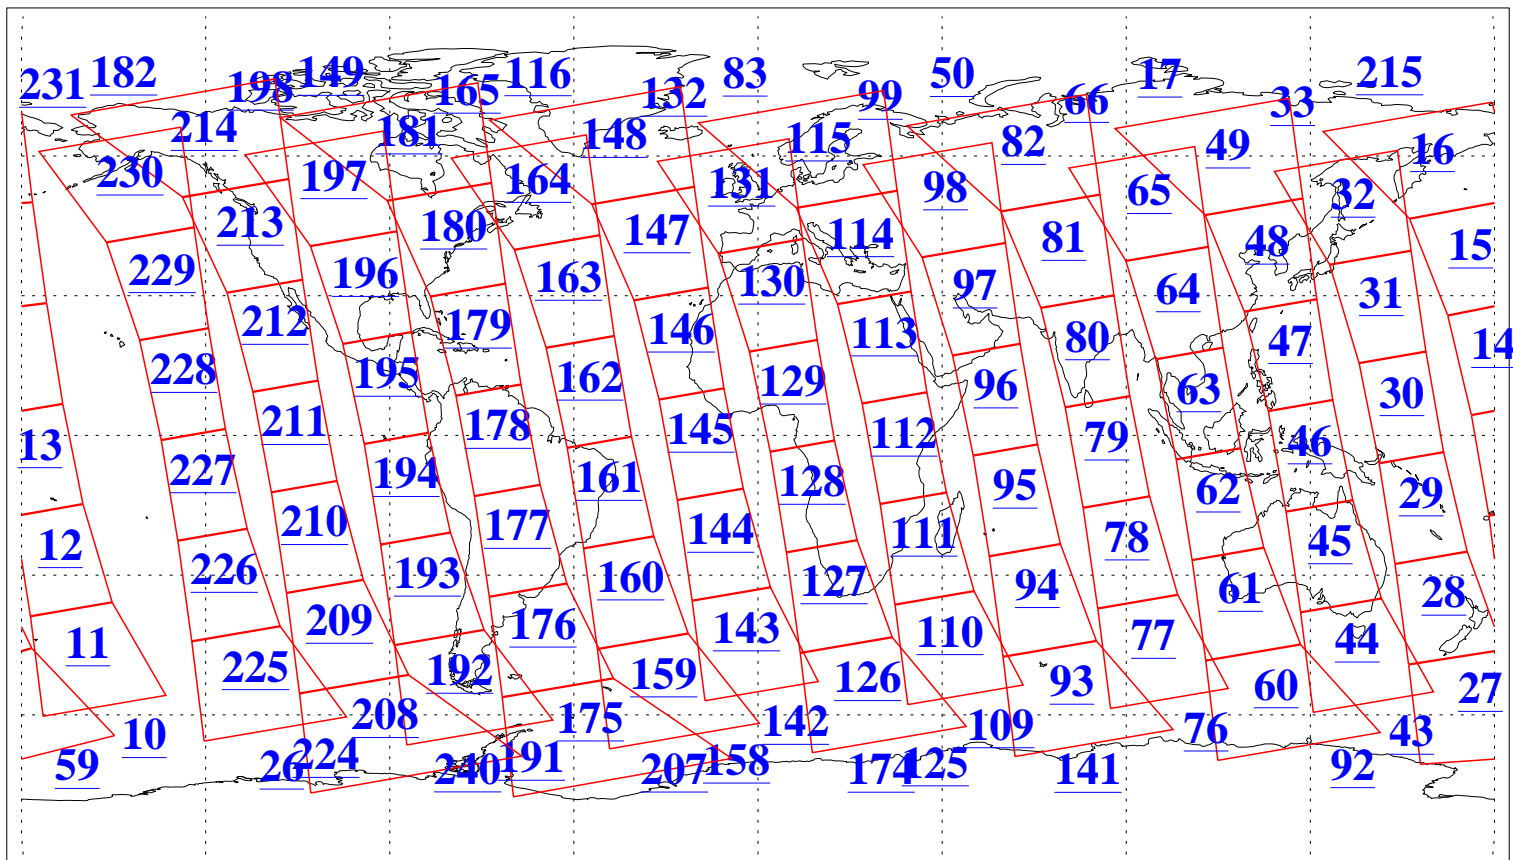

L1B Availability
AMSU Granules: 240
HSB Granules: 0
AIRS Granules: 240

1 Oct 2015
DoY 274
Aqua Day 4898
Granules: 1 to 120

Granules: 121 to 240

Legend: AMSU Available, HSB Available, AIRS Available

L1B Availability
AMSU Granules: 240
HSB Granules: 0
AIRS Granules: 240

1 Oct 2015
DoY 274
Aqua Day 4898

Ascending Granules

Descending Granules

Legend: AMSU Available, HSB Available, AIRS Available

L1B Availability
 AMSU Granules: 240
 HSB Granules: 0
 AIRS Granules: 240

1 Oct 2015
 DoY 274
 Aqua Day 4898