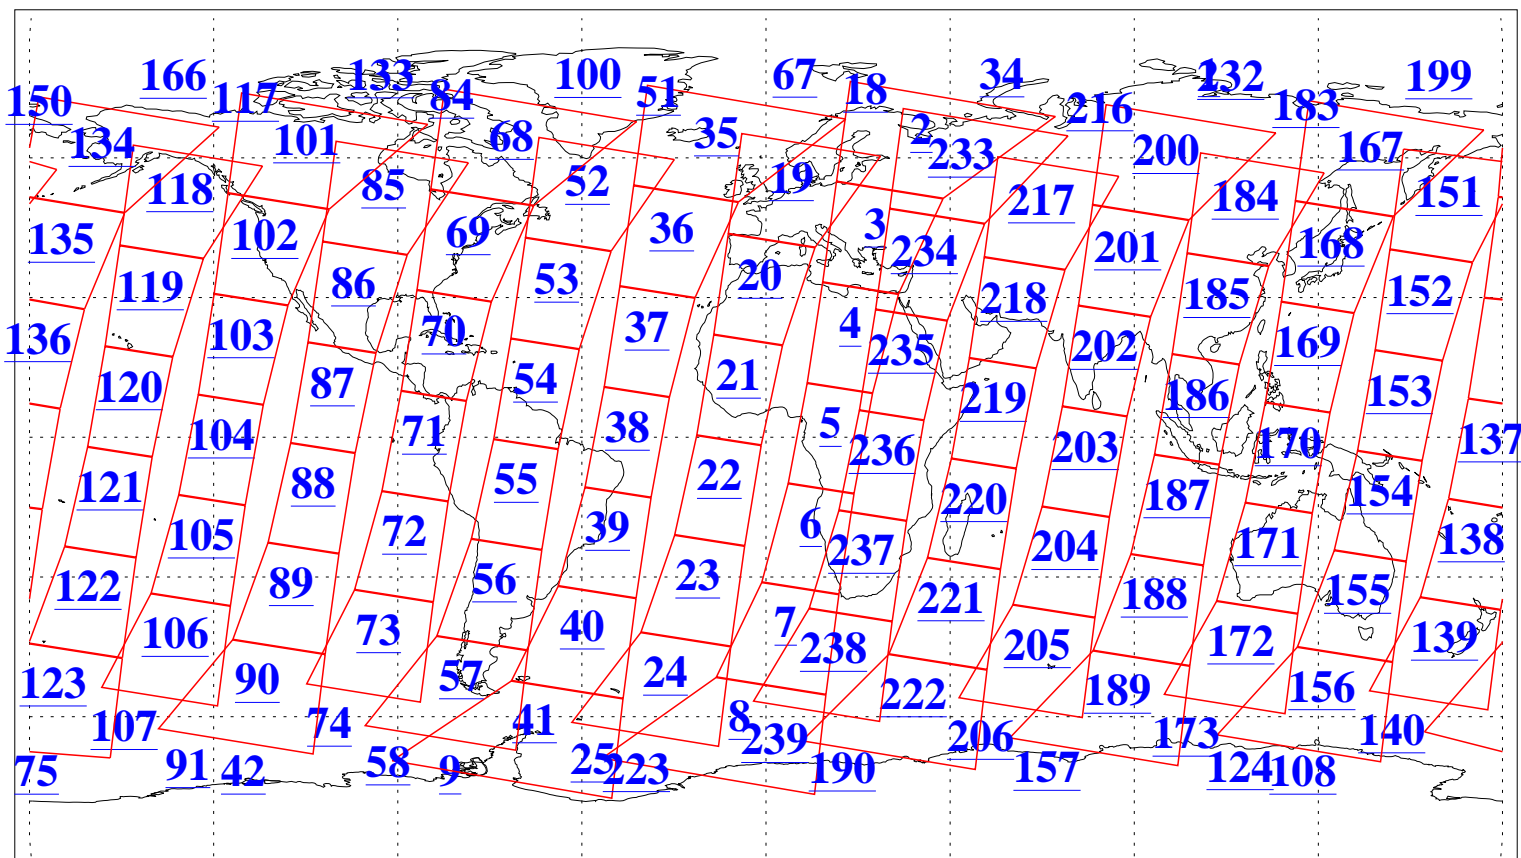

L1B Availability
AMSU Granules: 240
HSB Granules: 0
AIRS Granules: 240

1 Oct 2015
DoY 274
Aqua Day 4898
Granules: 1 to 120

Granules: 121 to 240

Legend: AMSU Available, HSB Available, AIRS Available

L1B Availability
AMSU Granules: 240
HSB Granules: 0
AIRS Granules: 240

1 Oct 2015
DoY 274
Aqua Day 4898

Ascending Granules

Descending Granules

Legend: AMSU Available, HSB Available, AIRS Available

L1B Availability
 AMSU Granules: 240
 HSB Granules: 0
 AIRS Granules: 240

1 Oct 2015
 DoY 274
 Aqua Day 4898

Northern Hemisphere Granules

Southern Hemisphere Granules

Legend: AMSU Available, HSB Available, AIRS Available