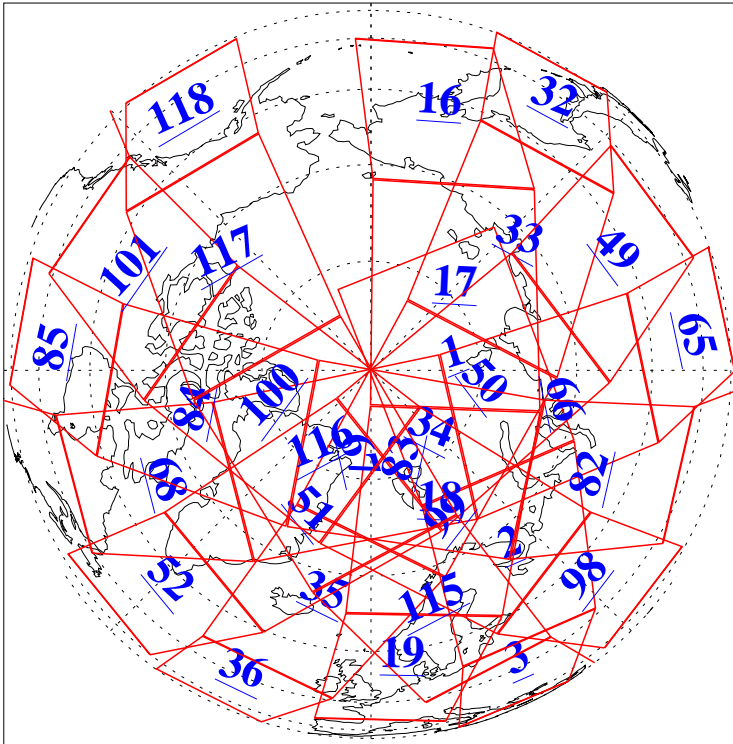

L1B Availability
AMSU Granules: 240
HSB Granules: 0
AIRS Granules: 240

1 Oct 2015
DoY 274
Aqua Day 4898
Granules: 1 to 120

Granules: 121 to 240

Legend: AMSU Available, HSB Available, AIRS Available

L1B Availability
AMSU Granules: 240
HSB Granules: 0
AIRS Granules: 240

1 Oct 2015
DoY 274
Aqua Day 4898

Ascending Granules

Descending Granules

Legend: AMSU Available, HSB Available, AIRS Available

L1B Availability
 AMSU Granules: 240
 HSB Granules: 0
 AIRS Granules: 240

1 Oct 2015
 DoY 274
 Aqua Day 4898

Northern Hemisphere Granules

Southern Hemisphere Granules

Legend: AMSU Available, HSB Available, AIRS Available