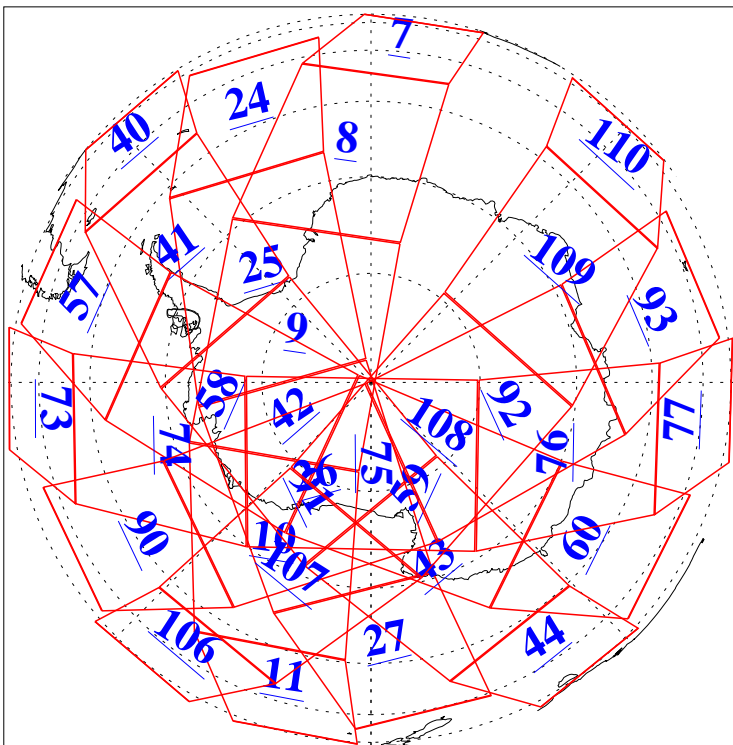

L1B Availability
AMSU Granules: 240
HSB Granules: 0
AIRS Granules: 240

1 Oct 2015
DoY 274
Aqua Day 4898
Granules: 1 to 120

Granules: 121 to 240

Legend: AMSU Available, HSB Available, AIRS Available

L1B Availability
AMSU Granules: 240
HSB Granules: 0
AIRS Granules: 240

1 Oct 2015
DoY 274
Aqua Day 4898

Ascending Granules

Descending Granules

Legend: AMSU Available, HSB Available, AIRS Available

L1B Availability
 AMSU Granules: 240
 HSB Granules: 0
 AIRS Granules: 240

1 Oct 2015
 DoY 274
 Aqua Day 4898

Northern Hemisphere Granules

Southern Hemisphere Granules

Legend: AMSU Available, HSB Available, AIRS Available