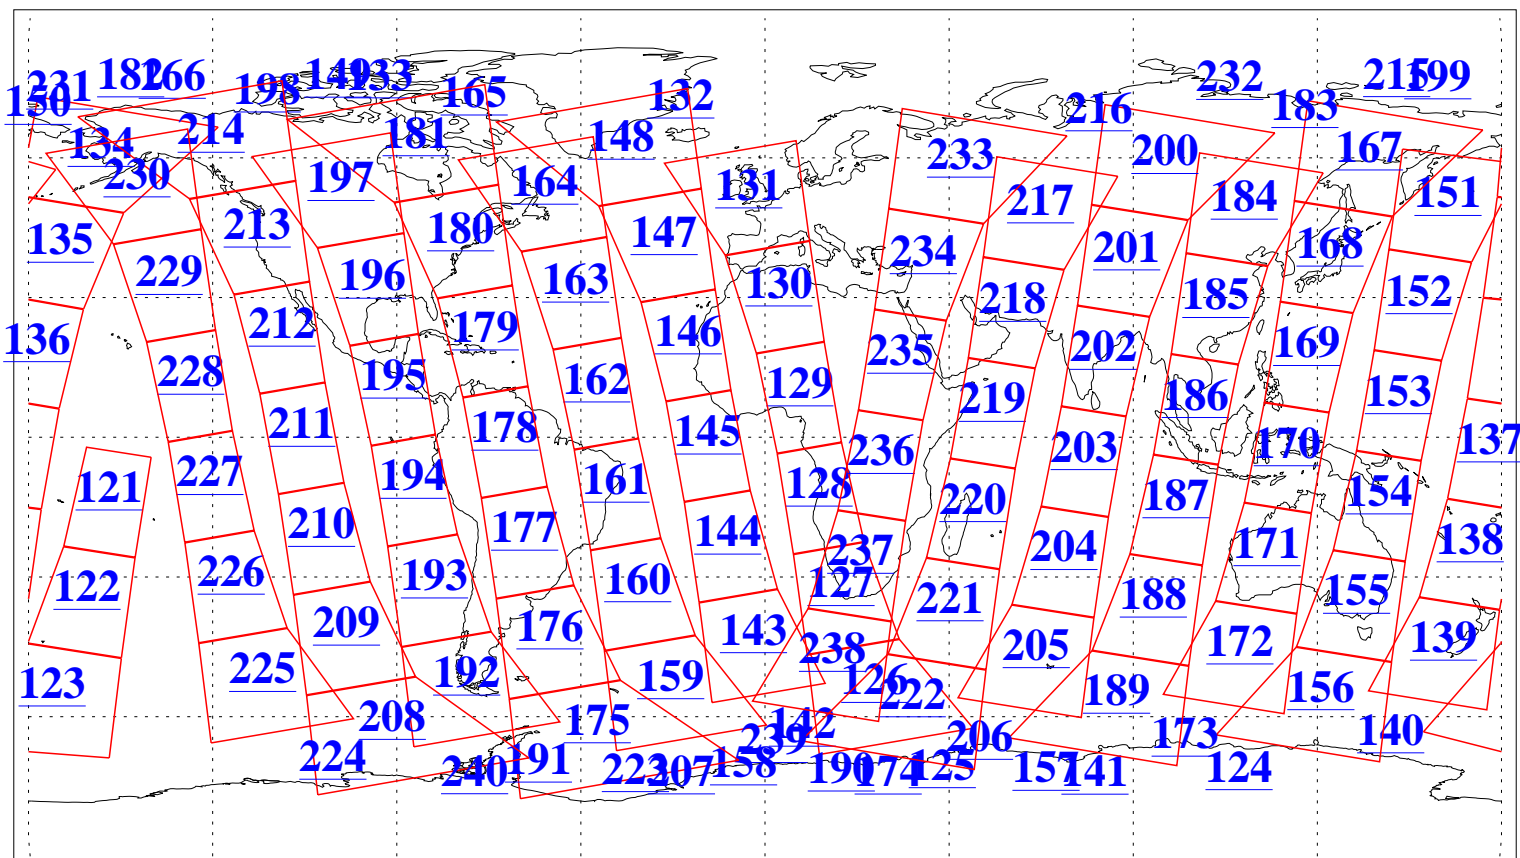

L1B Availability
AMSU Granules: 240
HSB Granules: 0
AIRS Granules: 240

1 Oct 2015
DoY 274
Aqua Day 4898
Granules: 1 to 120

Granules: 121 to 240

Legend: AMSU Available, HSB Available, AIRS Available

L1B Availability
AMSU Granules: 240
HSB Granules: 0
AIRS Granules: 240

1 Oct 2015
DoY 274
Aqua Day 4898

Ascending Granules

Descending Granules

Legend: AMSU Available, HSB Available, AIRS Available

L1B Availability
 AMSU Granules: 240
 HSB Granules: 0
 AIRS Granules: 240

1 Oct 2015
 DoY 274
 Aqua Day 4898

Northern Hemisphere Granules

Southern Hemisphere Granules

Legend: AMSU Available, HSB Available, AIRS Available