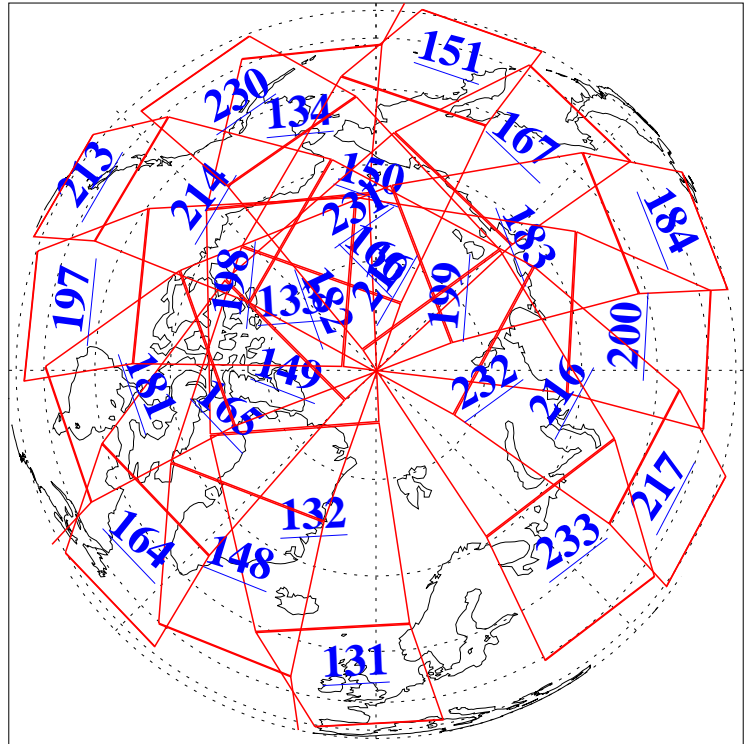

1 Oct 2015
DoY 274
Aqua Day 4898

Ascending Granules

Descending Granules

Legend: AMSU Available, HSB Available, AIRS Available

L1B Availability
 AMSU Granules: 240
 HSB Granules: 0
 AIRS Granules: 240

1 Oct 2015
 DoY 274
 Aqua Day 4898

Northern Hemisphere Granules

Southern Hemisphere Granules

Legend: AMSU Available, HSB Available, AIRS Available