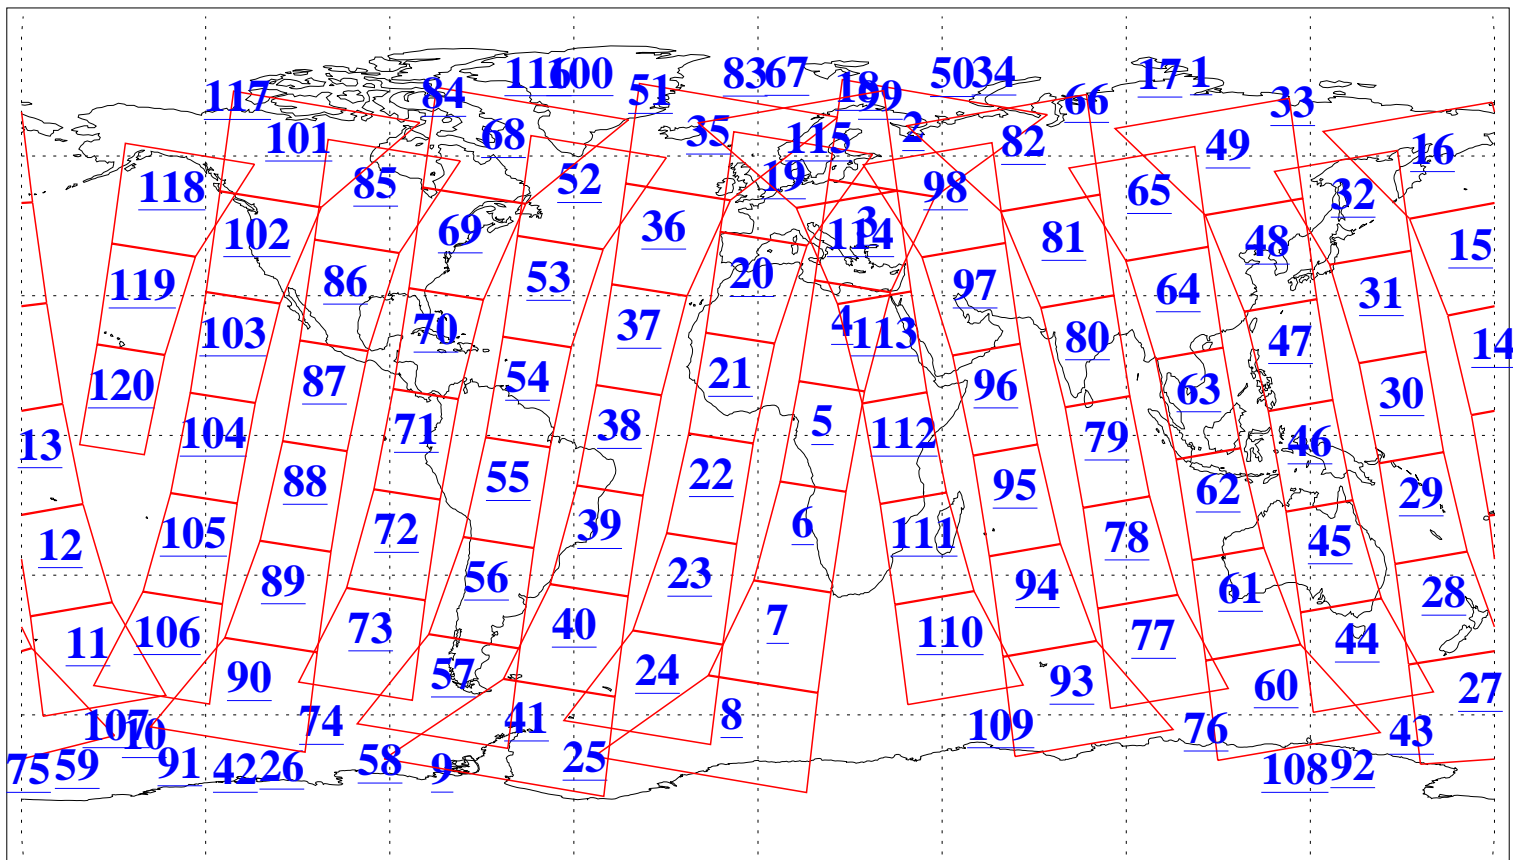

L1B Availability
AMSU Granules: 240
HSB Granules: 0
AIRS Granules: 240

1 Oct 2015
DoY 274
Aqua Day 4898
Granules: 1 to 120

Granules: 121 to 240

Legend: AMSU Available, HSB Available, AIRS Available

L1B Availability
AMSU Granules: 240
HSB Granules: 0
AIRS Granules: 240

1 Oct 2015
DoY 274
Aqua Day 4898

Ascending Granules

Descending Granules

Legend: AMSU Available, HSB Available, AIRS Available

L1B Availability
 AMSU Granules: 240
 HSB Granules: 0
 AIRS Granules: 240

1 Oct 2015
 DoY 274
 Aqua Day 4898

Northern Hemisphere Granules

Southern Hemisphere Granules

Legend: AMSU Available, HSB Available, AIRS Available