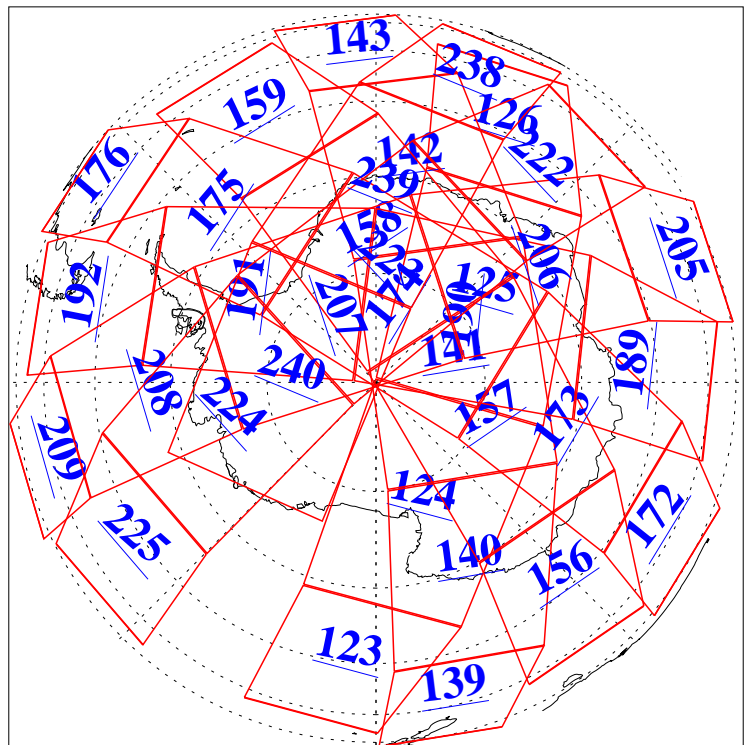

L1B Availability
AMSU Granules: 240
HSB Granules: 0
AIRS Granules: 240

1 Oct 2015
DoY 274
Aqua Day 4898
Granules: 1 to 120

Granules: 121 to 240

Legend: AMSU Available, HSB Available, AIRS Available

L1B Availability
AMSU Granules: 240
HSB Granules: 0
AIRS Granules: 240

1 Oct 2015
DoY 274
Aqua Day 4898

Ascending Granules

Descending Granules

Legend: AMSU Available, HSB Available, AIRS Available

L1B Availability
 AMSU Granules: 240
 HSB Granules: 0
 AIRS Granules: 240

1 Oct 2015
 DoY 274
 Aqua Day 4898

Northern Hemisphere Granules

Southern Hemisphere Granules

Legend: AMSU Available, HSB Available, AIRS Available