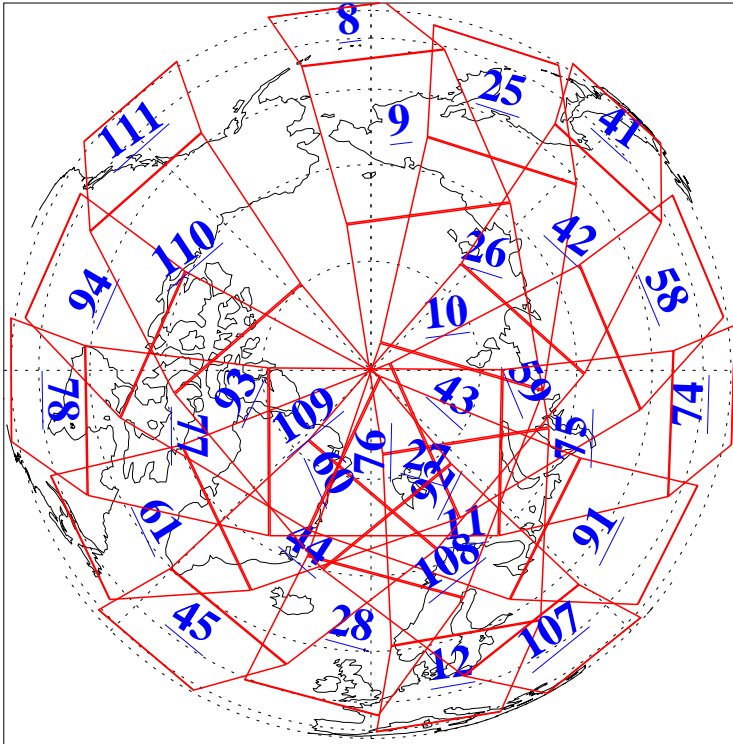

L1B Availability
AMSU Granules: 240
HSB Granules: 0
AIRS Granules: 240

30 Sep 2015
DoY 273
Aqua Day 4897
Granules: 1 to 120

Granules: 121 to 240

Legend: AMSU Available, HSB Available, AIRS Available

L1B Availability
AMSU Granules: 240
HSB Granules: 0
AIRS Granules: 240

30 Sep 2015
DoY 273
Aqua Day 4897

Ascending Granules

Descending Granules

Legend: AMSU Available, HSB Available, AIRS Available

L1B Availability
AMSU Granules: 240
HSB Granules: 0
AIRS Granules: 240

30 Sep 2015
DoY 273
Aqua Day 4897

Northern Hemisphere Granules

Southern Hemisphere Granules

Legend: AMSU Available, HSB Available, AIRS Available