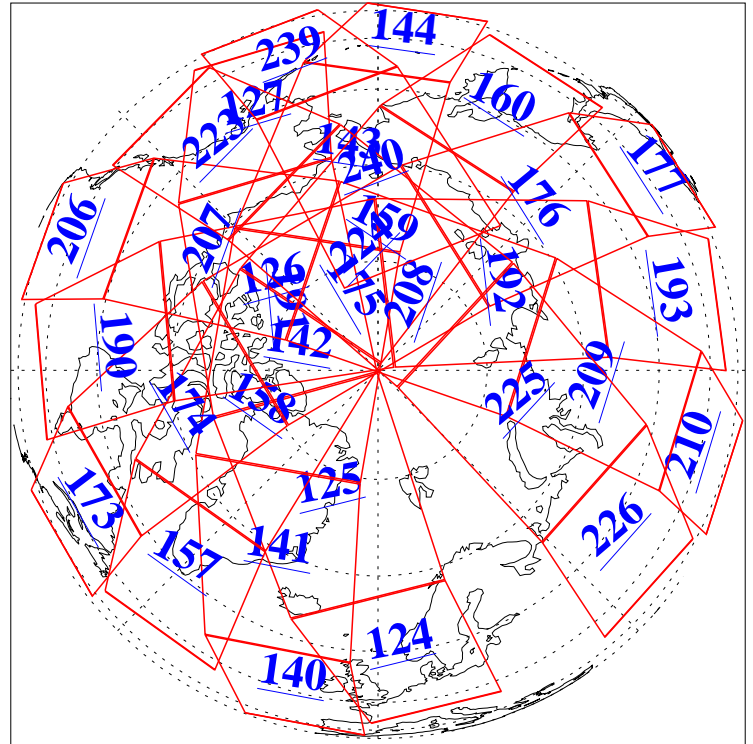

L1B Availability
AMSU Granules: 240
HSB Granules: 0
AIRS Granules: 240

30 Sep 2015
DoY 273
Aqua Day 4897
Granules: 1 to 120

Granules: 121 to 240

Legend: AMSU Available, HSB Available, AIRS Available

L1B Availability
AMSU Granules: 240
HSB Granules: 0
AIRS Granules: 240

30 Sep 2015
DoY 273
Aqua Day 4897

Ascending Granules

Descending Granules

Legend: AMSU Available, HSB Available, AIRS Available

L1B Availability
AMSU Granules: 240
HSB Granules: 0
AIRS Granules: 240

30 Sep 2015
DoY 273
Aqua Day 4897

Northern Hemisphere Granules

Southern Hemisphere Granules

Legend: AMSU Available, HSB Available, AIRS Available