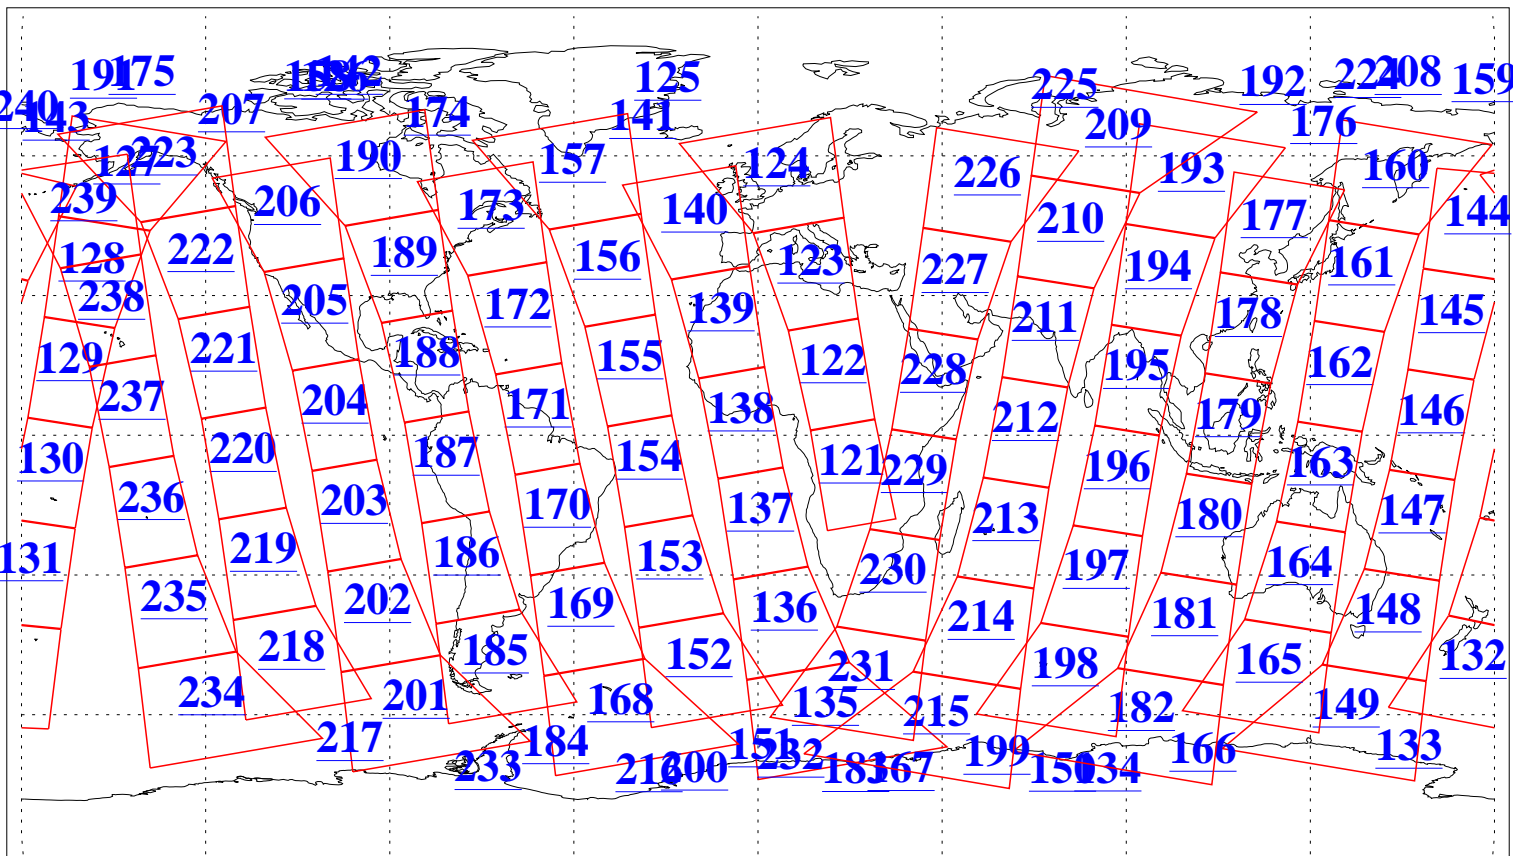

L1B Availability
AMSU Granules: 240
HSB Granules: 0
AIRS Granules: 240

30 Sep 2015
DoY 273
Aqua Day 4897
Granules: 1 to 120

Granules: 121 to 240

Legend: AMSU Available, HSB Available, AIRS Available

L1B Availability
AMSU Granules: 240
HSB Granules: 0
AIRS Granules: 240

30 Sep 2015
DoY 273
Aqua Day 4897

Ascending Granules

Descending Granules

Legend: AMSU Available, HSB Available, AIRS Available

L1B Availability
AMSU Granules: 240
HSB Granules: 0
AIRS Granules: 240

30 Sep 2015
DoY 273
Aqua Day 4897

Northern Hemisphere Granules

Southern Hemisphere Granules

Legend: AMSU Available, HSB Available, AIRS Available