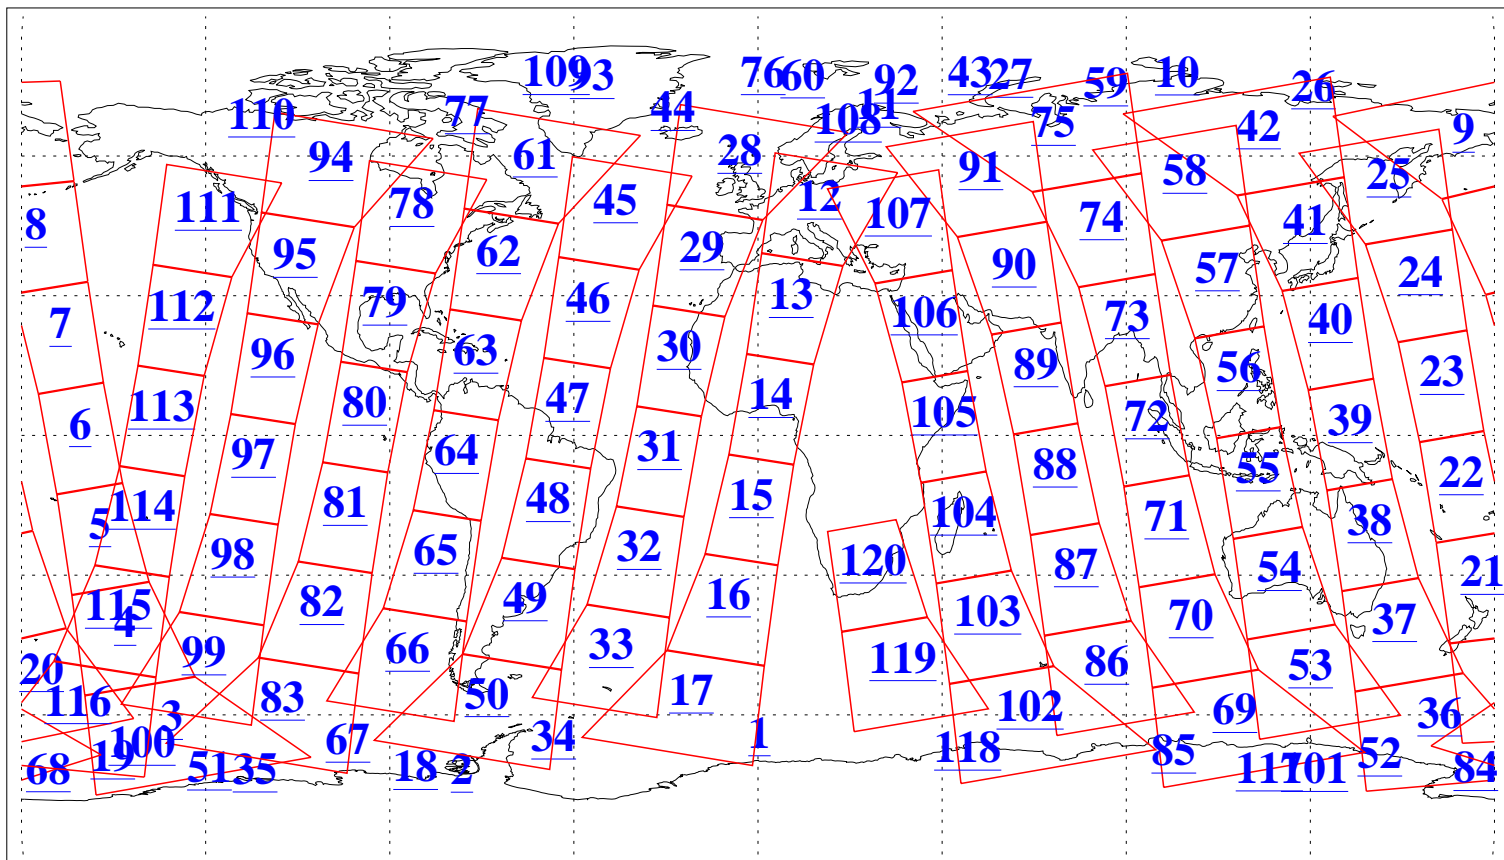

L1B Availability
AMSU Granules: 240
HSB Granules: 0
AIRS Granules: 240

30 Sep 2015
DoY 273
Aqua Day 4897
Granules: 1 to 120

Granules: 121 to 240

Legend: AMSU Available, HSB Available, AIRS Available

L1B Availability
AMSU Granules: 240
HSB Granules: 0
AIRS Granules: 240

30 Sep 2015
DoY 273
Aqua Day 4897

Ascending Granules

Descending Granules

Legend: AMSU Available, HSB Available, AIRS Available

L1B Availability
AMSU Granules: 240
HSB Granules: 0
AIRS Granules: 240

30 Sep 2015
DoY 273
Aqua Day 4897

Northern Hemisphere Granules

Southern Hemisphere Granules

Legend: AMSU Available, HSB Available, AIRS Available