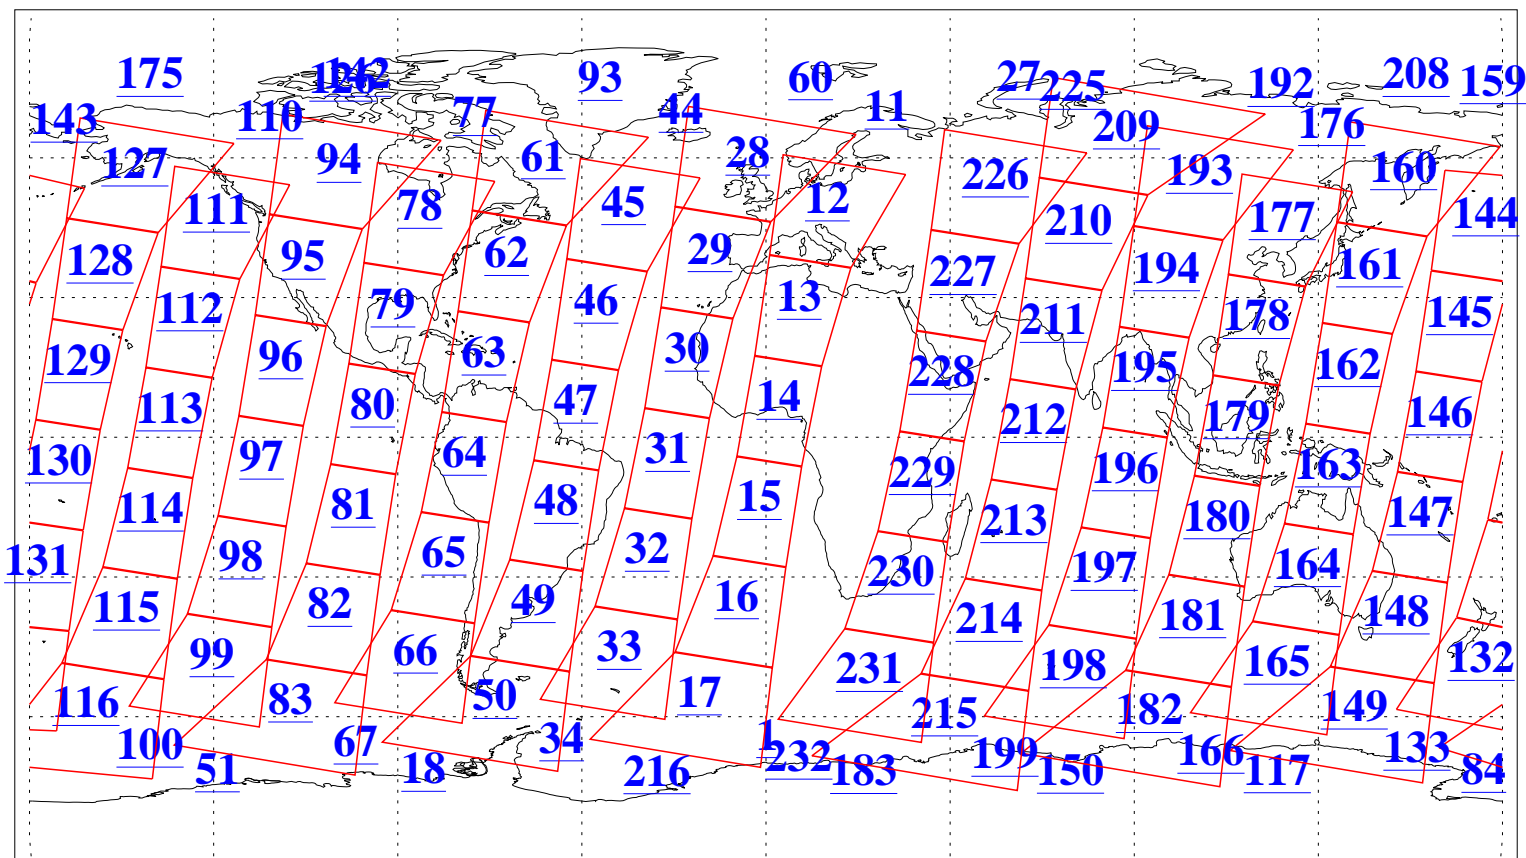

L1B Availability
AMSU Granules: 240
HSB Granules: 0
AIRS Granules: 240

30 Sep 2015
DoY 273
Aqua Day 4897
Granules: 1 to 120

Granules: 121 to 240

Legend: AMSU Available, HSB Available, AIRS Available

L1B Availability
AMSU Granules: 240
HSB Granules: 0
AIRS Granules: 240

30 Sep 2015
DoY 273
Aqua Day 4897

Ascending Granules

Descending Granules

Legend: AMSU Available, HSB Available, AIRS Available

L1B Availability
AMSU Granules: 240
HSB Granules: 0
AIRS Granules: 240

30 Sep 2015
DoY 273
Aqua Day 4897

Northern Hemisphere Granules

Southern Hemisphere Granules

Legend: AMSU Available, HSB Available, AIRS Available