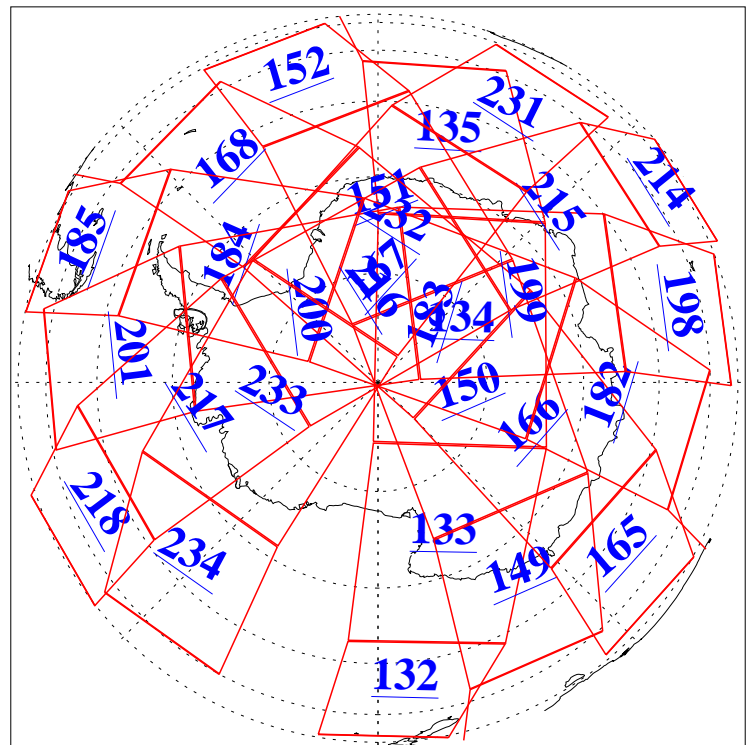

L1B Availability
AMSU Granules: 240
HSB Granules: 0
AIRS Granules: 240

30 Sep 2015
DoY 273
Aqua Day 4897
Granules: 1 to 120

Granules: 121 to 240

Legend: AMSU Available, HSB Available, AIRS Available

L1B Availability
AMSU Granules: 240
HSB Granules: 0
AIRS Granules: 240

30 Sep 2015
DoY 273
Aqua Day 4897

Ascending Granules

Descending Granules

Legend: AMSU Available, HSB Available, AIRS Available

L1B Availability
AMSU Granules: 240
HSB Granules: 0
AIRS Granules: 240

30 Sep 2015
DoY 273
Aqua Day 4897

Northern Hemisphere Granules

Southern Hemisphere Granules

Legend: AMSU Available, HSB Available, AIRS Available