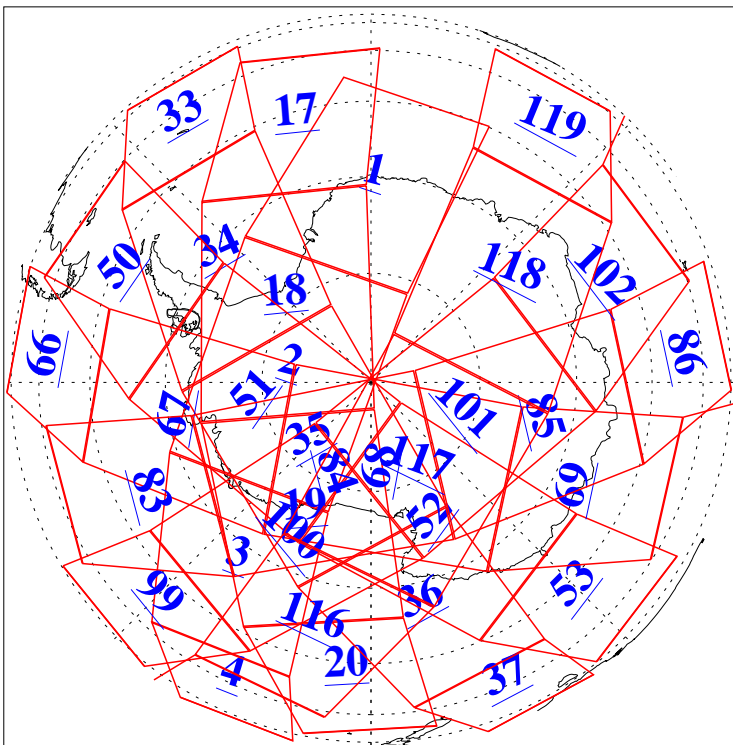

L1B Availability
AMSU Granules: 240
HSB Granules: 0
AIRS Granules: 240

30 Sep 2015
DoY 273
Aqua Day 4897
Granules: 1 to 120

Granules: 121 to 240

Legend: AMSU Available, HSB Available, AIRS Available

L1B Availability
AMSU Granules: 240
HSB Granules: 0
AIRS Granules: 240

30 Sep 2015
DoY 273
Aqua Day 4897

Ascending Granules

Descending Granules

Legend: AMSU Available, HSB Available, AIRS Available

L1B Availability
AMSU Granules: 240
HSB Granules: 0
AIRS Granules: 240

30 Sep 2015
DoY 273
Aqua Day 4897

Northern Hemisphere Granules

Southern Hemisphere Granules

Legend: AMSU Available, HSB Available, AIRS Available