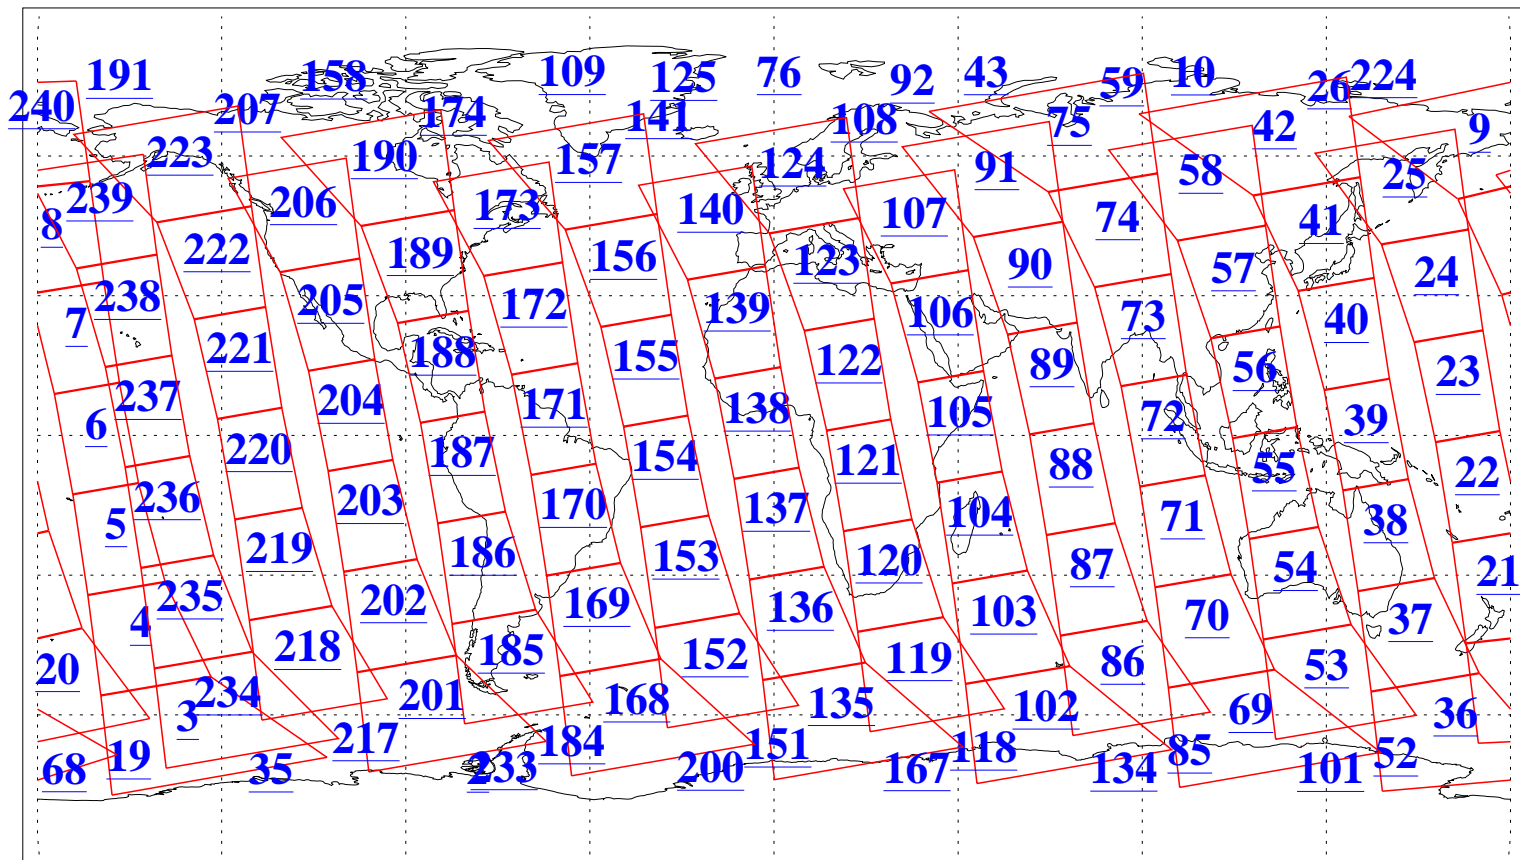

L1B Availability
AMSU Granules: 240
HSB Granules: 0
AIRS Granules: 240

30 Sep 2015
DoY 273
Aqua Day 4897
Granules: 1 to 120

Granules: 121 to 240

Legend: AMSU Available, HSB Available, AIRS Available

L1B Availability
AMSU Granules: 240
HSB Granules: 0
AIRS Granules: 240

30 Sep 2015
DoY 273
Aqua Day 4897

Ascending Granules

Descending Granules

Legend: AMSU Available, HSB Available, AIRS Available

L1B Availability
AMSU Granules: 240
HSB Granules: 0
AIRS Granules: 240

30 Sep 2015
DoY 273
Aqua Day 4897

Northern Hemisphere Granules

Southern Hemisphere Granules

Legend: AMSU Available, HSB Available, AIRS Available