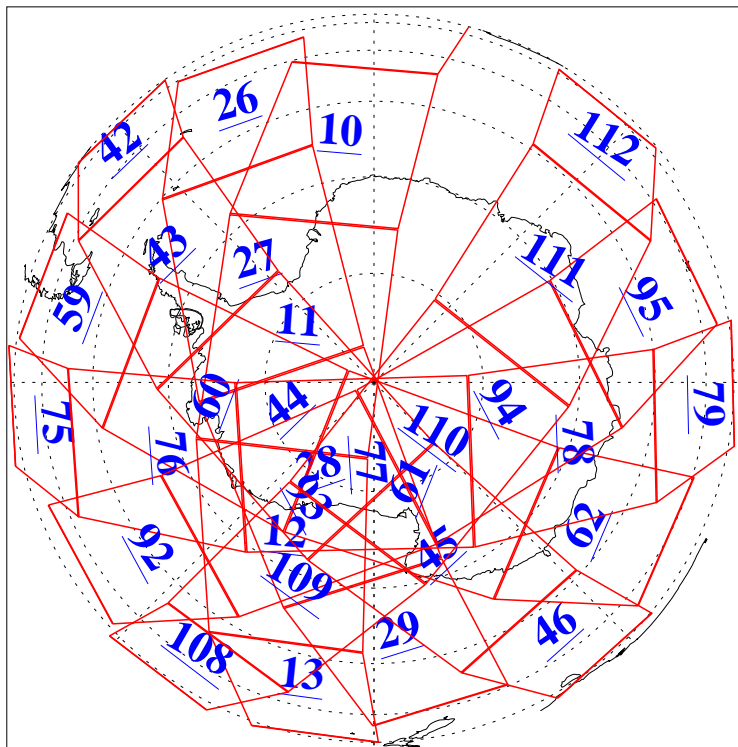

L1B Availability
AMSU Granules: 240
HSB Granules: 0
AIRS Granules: 240

29 Sep 2015
DoY 272
Aqua Day 4896
Granules: 1 to 120

Granules: 121 to 240

Legend: AMSU Available, HSB Available, AIRS Available

L1B Availability
AMSU Granules: 240
HSB Granules: 0
AIRS Granules: 240

29 Sep 2015
DoY 272
Aqua Day 4896

Ascending Granules

Descending Granules

Legend: AMSU Available, HSB Available, AIRS Available

L1B Availability
 AMSU Granules: 240
 HSB Granules: 0
 AIRS Granules: 240

29 Sep 2015
 DoY 272
 Aqua Day 4896

Northern Hemisphere Granules

Southern Hemisphere Granules

Legend: AMSU Available, HSB Available, AIRS Available