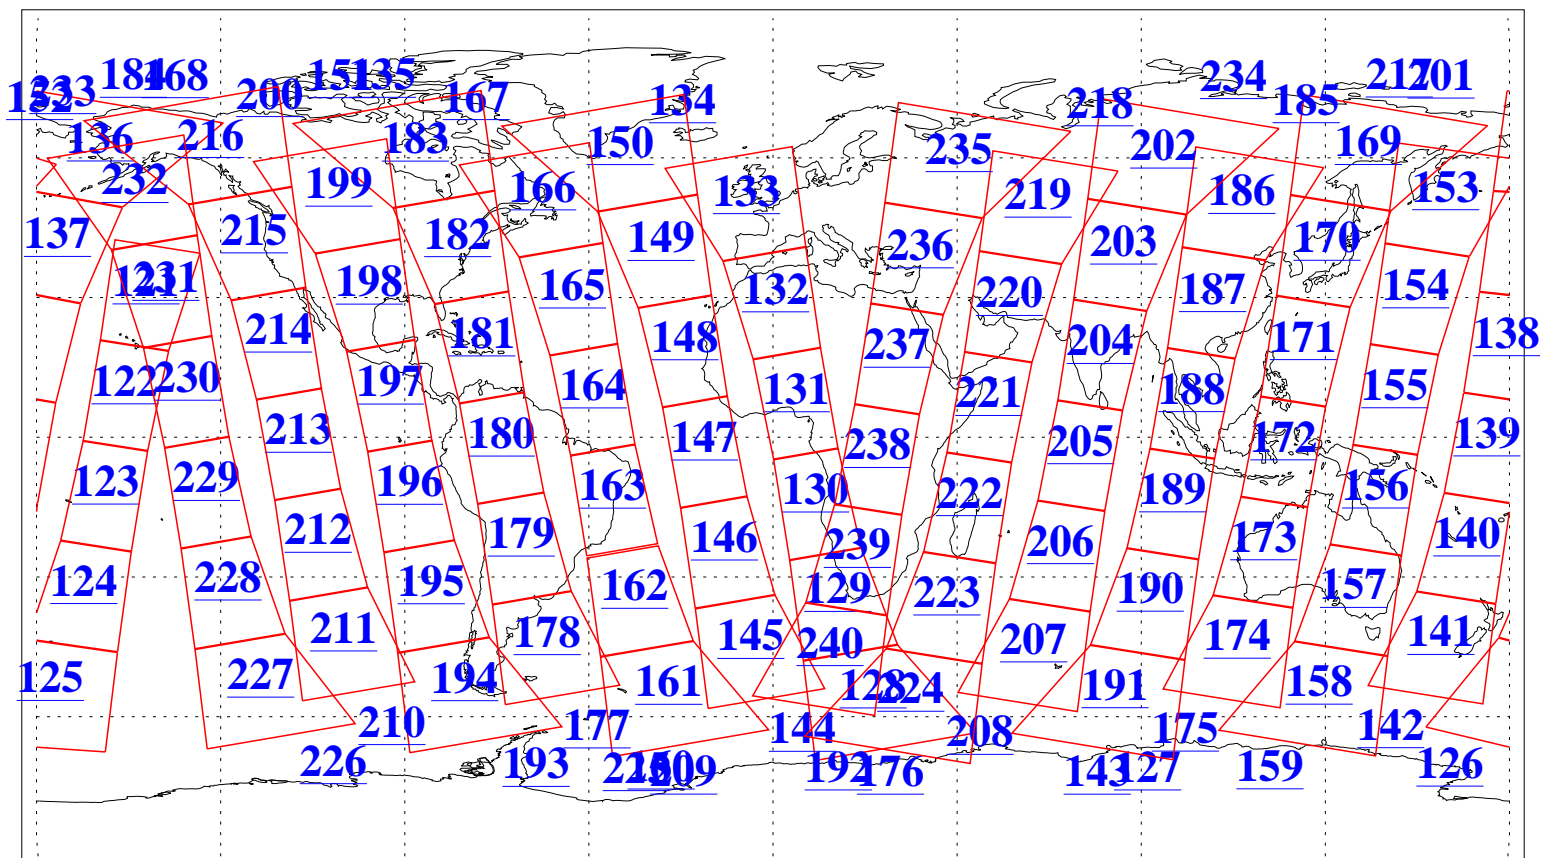

L1B Availability
AMSU Granules: 240
HSB Granules: 0
AIRS Granules: 240

29 Sep 2015
DoY 272
Aqua Day 4896
Granules: 1 to 120

Granules: 121 to 240

Legend: AMSU Available, HSB Available, AIRS Available

L1B Availability
AMSU Granules: 240
HSB Granules: 0
AIRS Granules: 240

29 Sep 2015
DoY 272
Aqua Day 4896

Ascending Granules

Descending Granules

Legend: AMSU Available, HSB Available, AIRS Available

L1B Availability
 AMSU Granules: 240
 HSB Granules: 0
 AIRS Granules: 240

29 Sep 2015
 DoY 272
 Aqua Day 4896