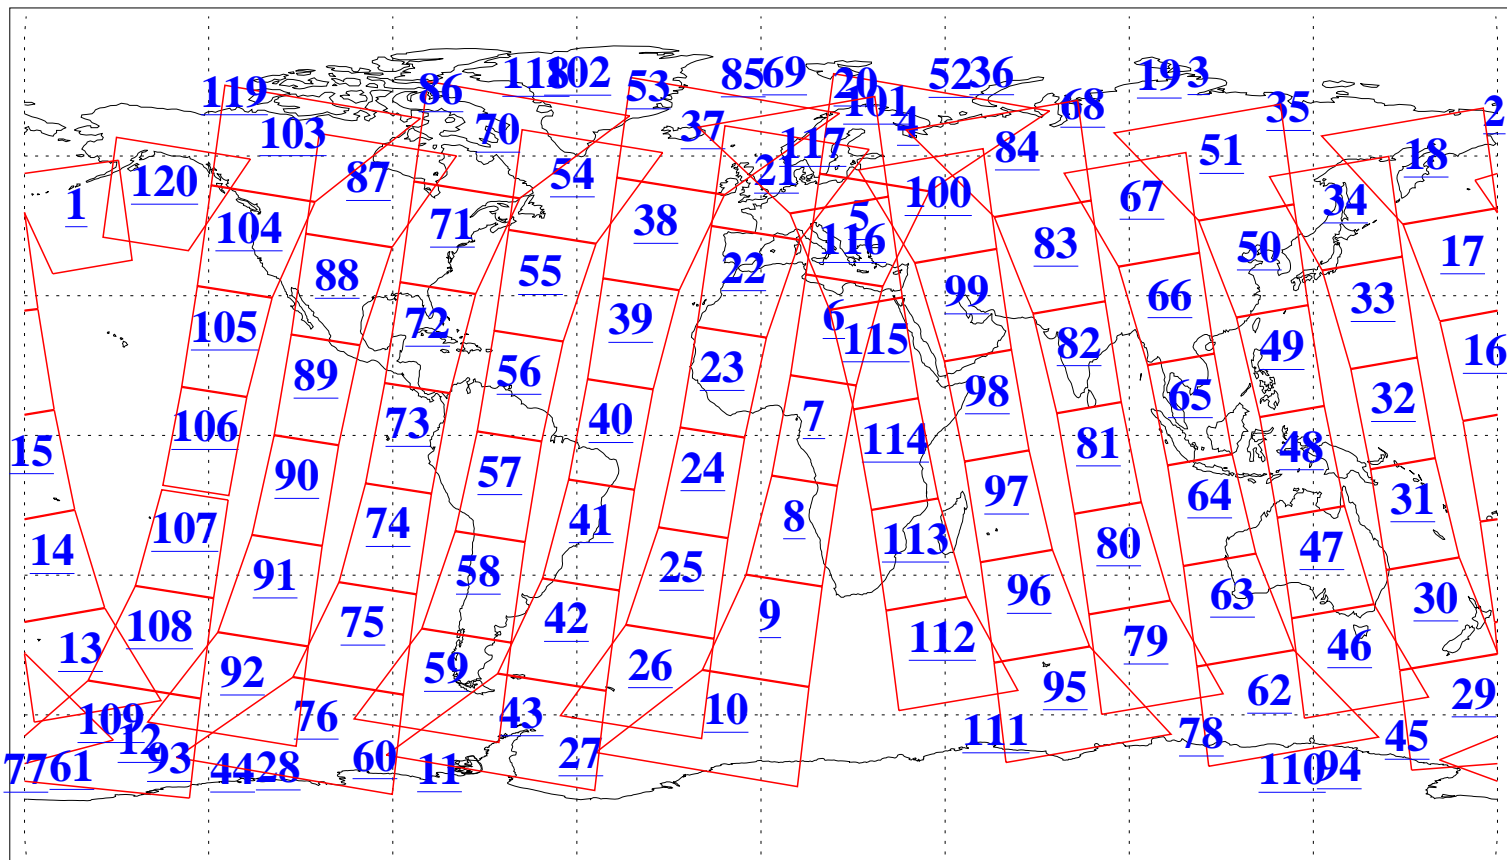

L1B Availability
AMSU Granules: 240
HSB Granules: 0
AIRS Granules: 240

29 Sep 2015
DoY 272
Aqua Day 4896
Granules: 1 to 120

Granules: 121 to 240

Legend: AMSU Available, HSB Available, AIRS Available

L1B Availability
AMSU Granules: 240
HSB Granules: 0
AIRS Granules: 240

29 Sep 2015
DoY 272
Aqua Day 4896

Ascending Granules

Descending Granules

Legend: AMSU Available, HSB Available, AIRS Available

L1B Availability
 AMSU Granules: 240
 HSB Granules: 0
 AIRS Granules: 240

29 Sep 2015
 DoY 272
 Aqua Day 4896

Northern Hemisphere Granules

Southern Hemisphere Granules

Legend: AMSU Available, HSB Available, AIRS Available