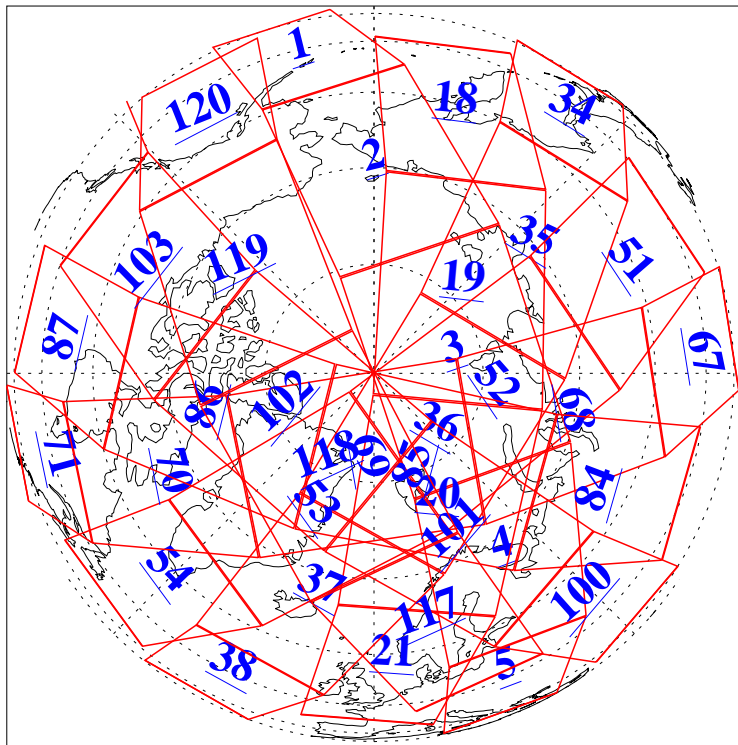

L1B Availability
AMSU Granules: 240
HSB Granules: 0
AIRS Granules: 240

29 Sep 2015
DoY 272
Aqua Day 4896
Granules: 1 to 120

Granules: 121 to 240

Legend: AMSU Available, HSB Available, AIRS Available

L1B Availability
AMSU Granules: 240
HSB Granules: 0
AIRS Granules: 240

29 Sep 2015
DoY 272
Aqua Day 4896

Ascending Granules

Descending Granules

Legend: AMSU Available, HSB Available, AIRS Available

L1B Availability
 AMSU Granules: 240
 HSB Granules: 0
 AIRS Granules: 240

29 Sep 2015
 DoY 272
 Aqua Day 4896

Northern Hemisphere Granules

Southern Hemisphere Granules

Legend: AMSU Available, HSB Available, AIRS Available