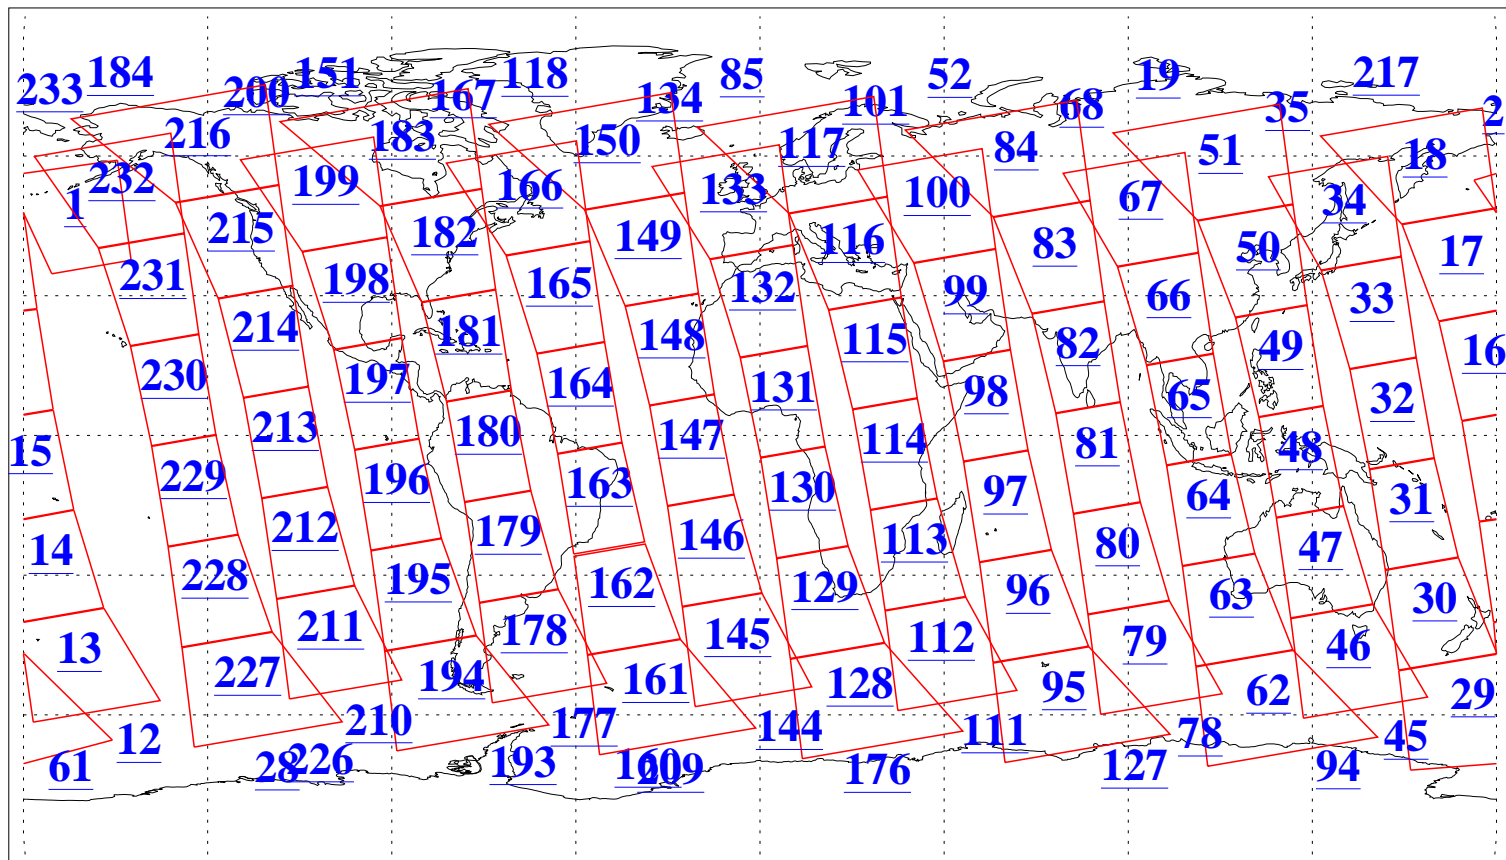

L1B Availability
AMSU Granules: 240
HSB Granules: 0
AIRS Granules: 240

29 Sep 2015
DoY 272
Aqua Day 4896
Granules: 1 to 120

Granules: 121 to 240

Legend: AMSU Available, HSB Available, AIRS Available

L1B Availability
AMSU Granules: 240
HSB Granules: 0
AIRS Granules: 240

29 Sep 2015
DoY 272
Aqua Day 4896

Ascending Granules

Descending Granules

Legend: AMSU Available, HSB Available, AIRS Available

L1B Availability
 AMSU Granules: 240
 HSB Granules: 0
 AIRS Granules: 240

29 Sep 2015
 DoY 272
 Aqua Day 4896

Northern Hemisphere Granules

Southern Hemisphere Granules

Legend: AMSU Available, HSB Available, AIRS Available