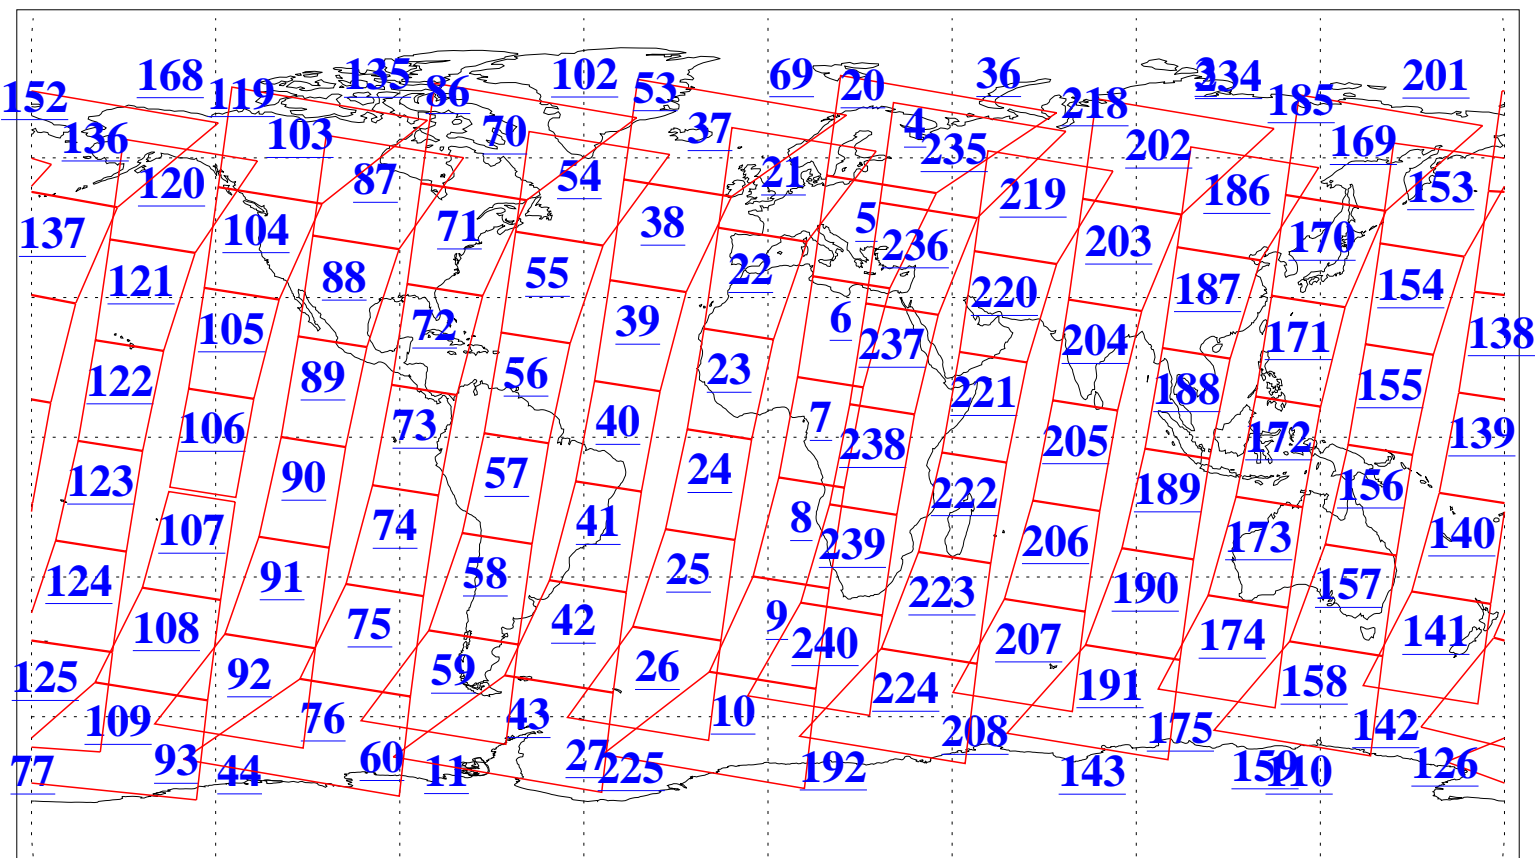

L1B Availability
AMSU Granules: 240
HSB Granules: 0
AIRS Granules: 240

29 Sep 2015
DoY 272
Aqua Day 4896
Granules: 1 to 120

Granules: 121 to 240

Legend: AMSU Available, HSB Available, AIRS Available

L1B Availability
AMSU Granules: 240
HSB Granules: 0
AIRS Granules: 240

29 Sep 2015
DoY 272
Aqua Day 4896

Ascending Granules

Descending Granules

Legend: AMSU Available, HSB Available, AIRS Available

L1B Availability
 AMSU Granules: 240
 HSB Granules: 0
 AIRS Granules: 240

29 Sep 2015
 DoY 272
 Aqua Day 4896

Northern Hemisphere Granules

Southern Hemisphere Granules

Legend: AMSU Available, HSB Available, AIRS Available