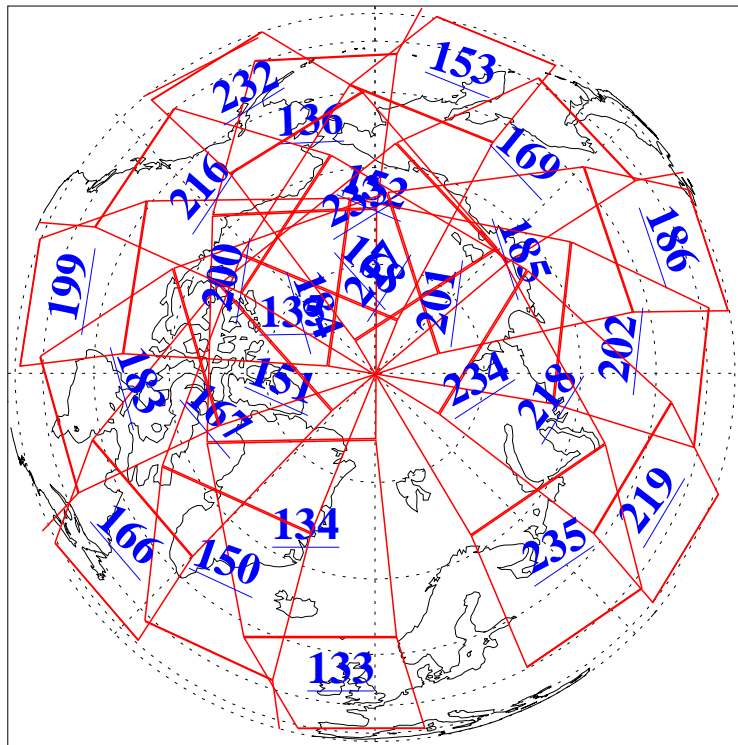

29 Sep 2015
DoY 272
Aqua Day 4896

Ascending Granules

Descending Granules

Legend: AMSU Available, HSB Available, AIRS Available

L1B Availability
 AMSU Granules: 240
 HSB Granules: 0
 AIRS Granules: 240

29 Sep 2015
 DoY 272
 Aqua Day 4896

Northern Hemisphere Granules

Southern Hemisphere Granules

Legend: AMSU Available, HSB Available, AIRS Available