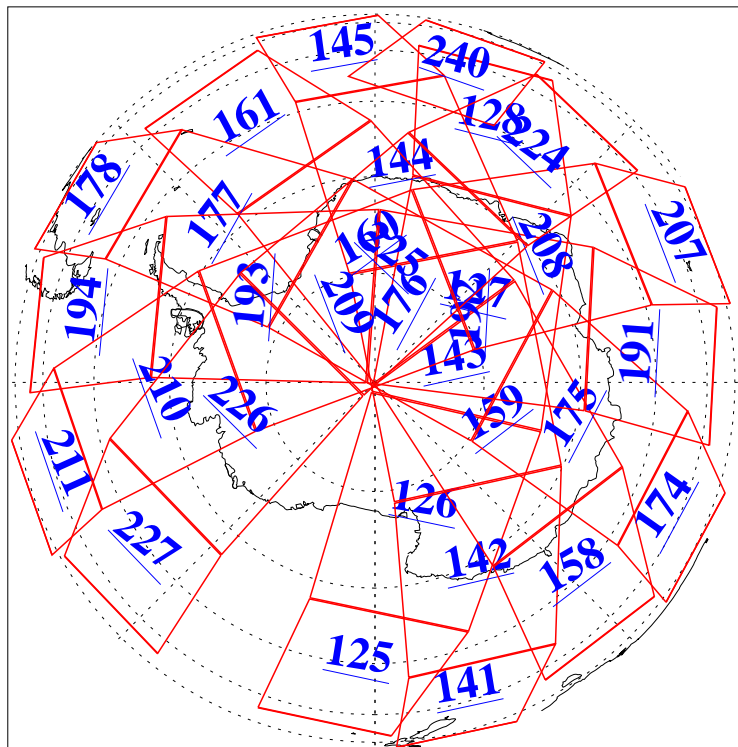

L1B Availability
AMSU Granules: 240
HSB Granules: 0
AIRS Granules: 240

29 Sep 2015
DoY 272
Aqua Day 4896
Granules: 1 to 120

Granules: 121 to 240

Legend: AMSU Available, HSB Available, AIRS Available

L1B Availability
AMSU Granules: 240
HSB Granules: 0
AIRS Granules: 240

29 Sep 2015
DoY 272
Aqua Day 4896

Ascending Granules

Descending Granules

Legend: AMSU Available, HSB Available, AIRS Available

L1B Availability
 AMSU Granules: 240
 HSB Granules: 0
 AIRS Granules: 240

29 Sep 2015
 DoY 272
 Aqua Day 4896

Northern Hemisphere Granules

Southern Hemisphere Granules

Legend: AMSU Available, HSB Available, AIRS Available