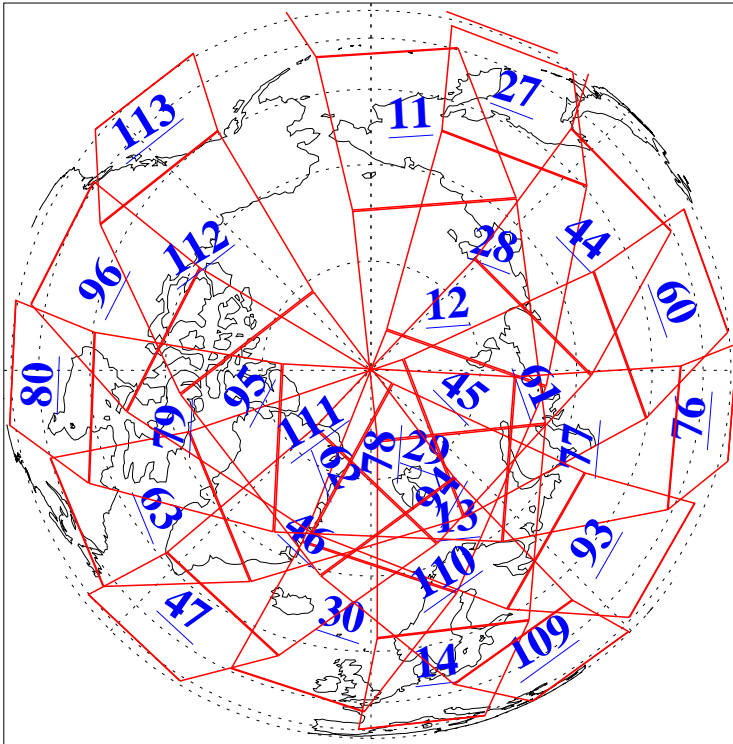

L1B Availability
AMSU Granules: 240
HSB Granules: 0
AIRS Granules: 240

28 Sep 2015
DoY 271
Aqua Day 4895
Granules: 1 to 120

Granules: 121 to 240

Legend: AMSU Available, HSB Available, AIRS Available

L1B Availability
AMSU Granules: 240
HSB Granules: 0
AIRS Granules: 240

28 Sep 2015
DoY 271
Aqua Day 4895

Ascending Granules

Descending Granules

Legend: AMSU Available, HSB Available, AIRS Available

L1B Availability
 AMSU Granules: 240
 HSB Granules: 0
 AIRS Granules: 240

28 Sep 2015
 DoY 271
 Aqua Day 4895

Northern Hemisphere Granules

Southern Hemisphere Granules

Legend: AMSU Available, HSB Available, AIRS Available