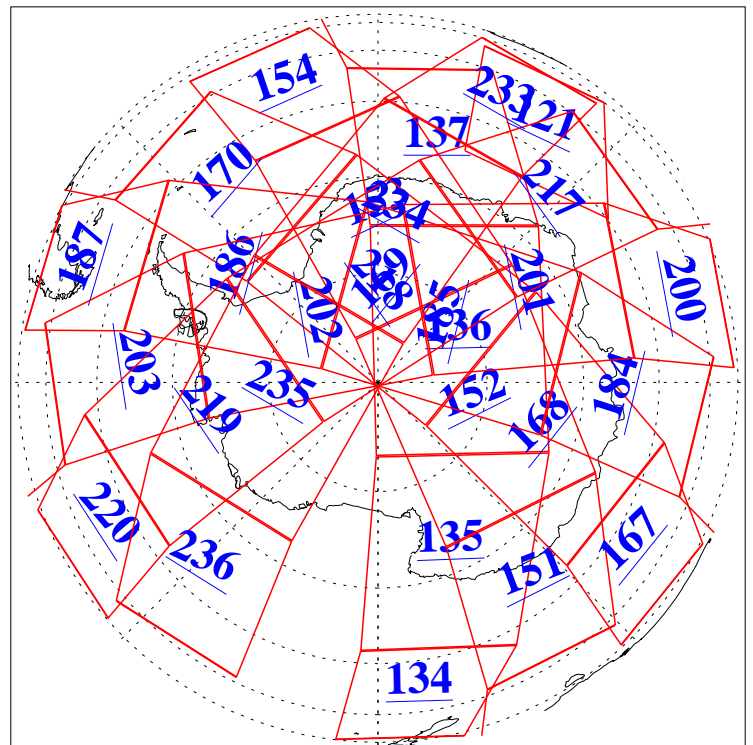

L1B Availability
AMSU Granules: 240
HSB Granules: 0
AIRS Granules: 240

28 Sep 2015
DoY 271
Aqua Day 4895
Granules: 1 to 120

Granules: 121 to 240

Legend: AMSU Available, HSB Available, AIRS Available

L1B Availability
AMSU Granules: 240
HSB Granules: 0
AIRS Granules: 240

28 Sep 2015
DoY 271
Aqua Day 4895

Ascending Granules

Descending Granules

Legend: AMSU Available, HSB Available, AIRS Available

L1B Availability
 AMSU Granules: 240
 HSB Granules: 0
 AIRS Granules: 240

28 Sep 2015
 DoY 271
 Aqua Day 4895

Northern Hemisphere Granules

Southern Hemisphere Granules

Legend: AMSU Available, HSB Available, AIRS Available