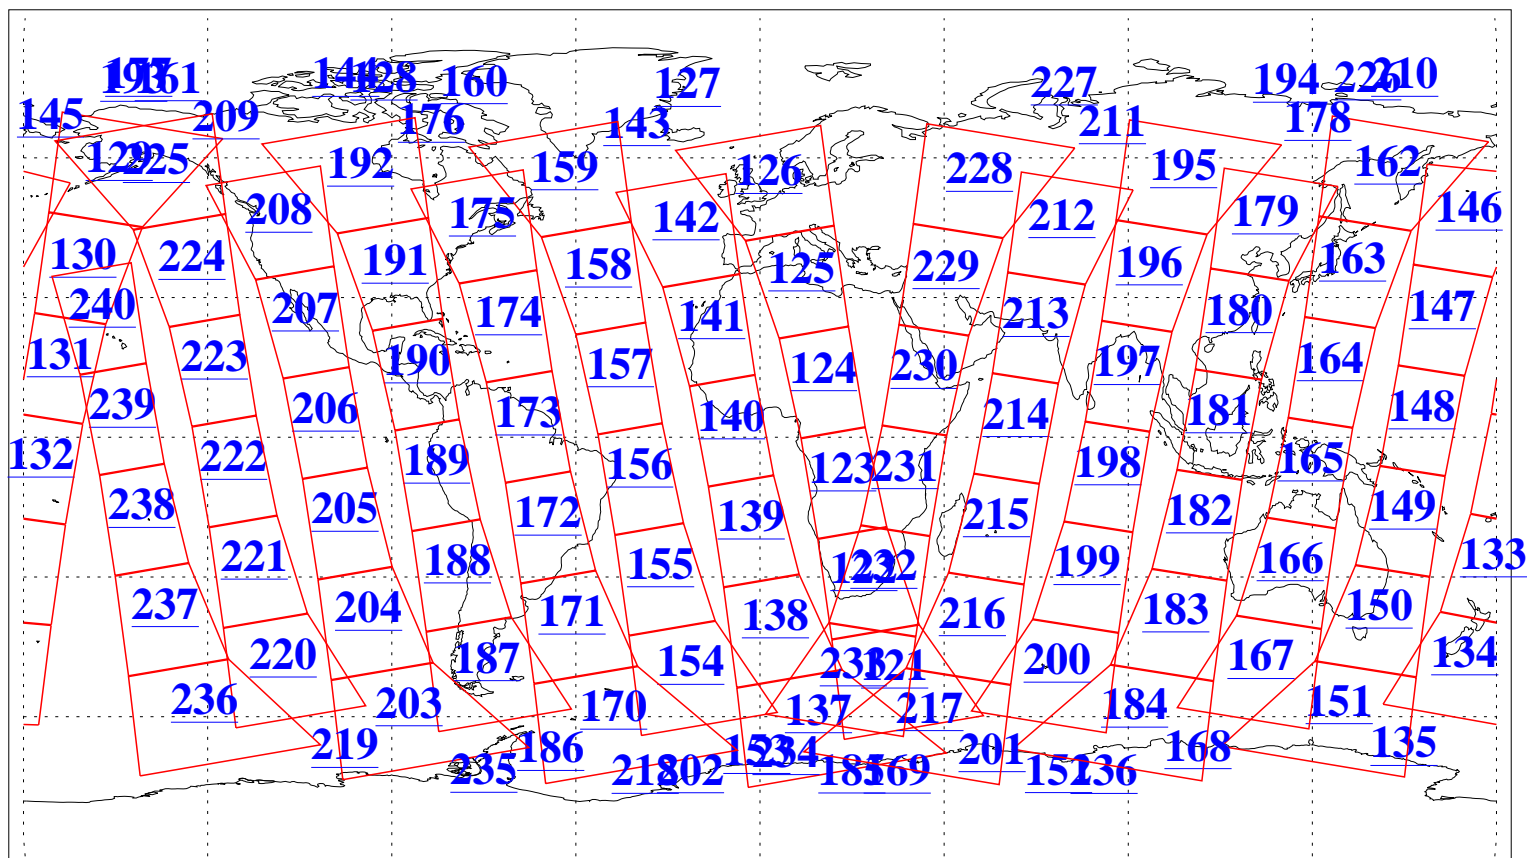

L1B Availability
AMSU Granules: 240
HSB Granules: 0
AIRS Granules: 240

28 Sep 2015
DoY 271
Aqua Day 4895
Granules: 1 to 120

Granules: 121 to 240

Legend: AMSU Available, HSB Available, AIRS Available

L1B Availability
AMSU Granules: 240
HSB Granules: 0
AIRS Granules: 240

28 Sep 2015
DoY 271
Aqua Day 4895

Ascending Granules

Descending Granules

Legend: AMSU Available, HSB Available, AIRS Available

L1B Availability
 AMSU Granules: 240
 HSB Granules: 0
 AIRS Granules: 240

28 Sep 2015
 DoY 271
 Aqua Day 4895

Northern Hemisphere Granules

Southern Hemisphere Granules

Legend: AMSU Available, HSB Available, AIRS Available