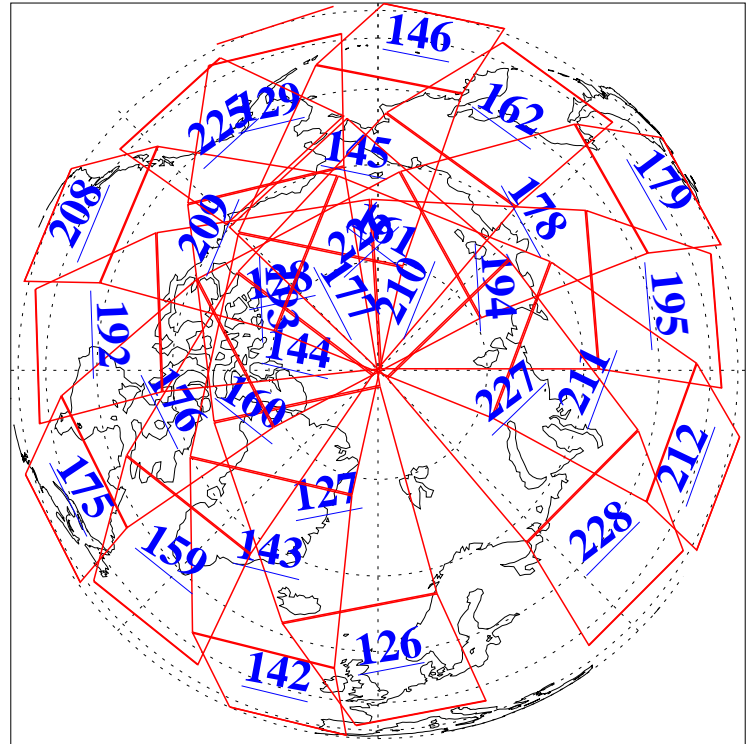

28 Sep 2015
DoY 271
Aqua Day 4895

Ascending Granules

Descending Granules

Legend: AMSU Available, HSB Available, AIRS Available

L1B Availability
 AMSU Granules: 240
 HSB Granules: 0
 AIRS Granules: 240

28 Sep 2015
 DoY 271
 Aqua Day 4895

Northern Hemisphere Granules

Southern Hemisphere Granules

Legend: AMSU Available, HSB Available, AIRS Available