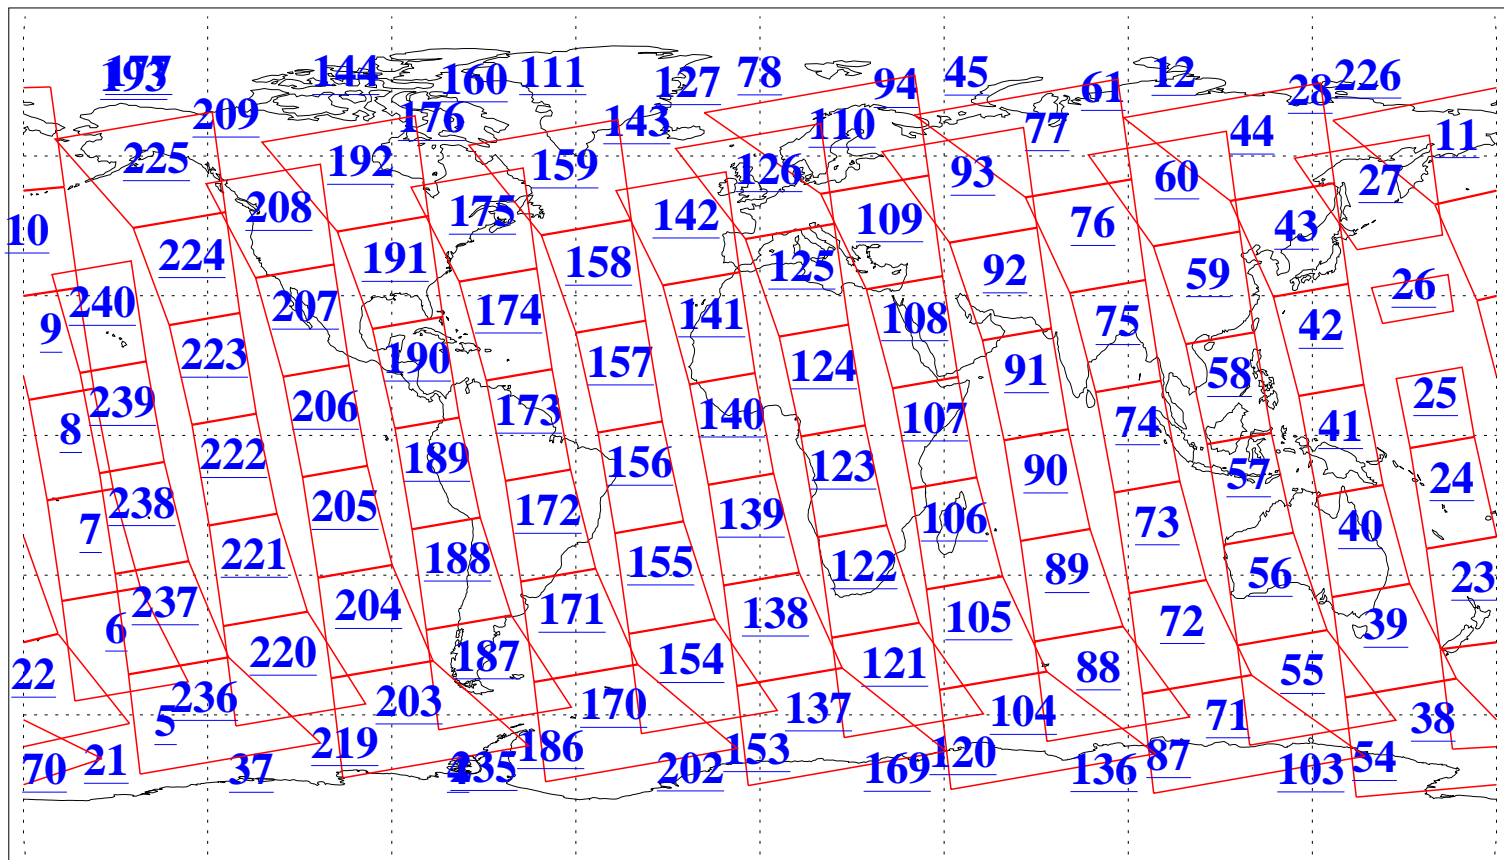

L1B Availability
AMSU Granules: 240
HSB Granules: 0
AIRS Granules: 240

28 Sep 2015
DoY 271
Aqua Day 4895
Granules: 1 to 120

Granules: 121 to 240

Legend: AMSU Available, HSB Available, AIRS Available

L1B Availability
AMSU Granules: 240
HSB Granules: 0
AIRS Granules: 240

28 Sep 2015
DoY 271
Aqua Day 4895

Ascending Granules

Descending Granules

Legend: AMSU Available, HSB Available, AIRS Available

L1B Availability
 AMSU Granules: 240
 HSB Granules: 0
 AIRS Granules: 240

28 Sep 2015
 DoY 271
 Aqua Day 4895

Northern Hemisphere Granules

Southern Hemisphere Granules

Legend: AMSU Available, HSB Available, AIRS Available