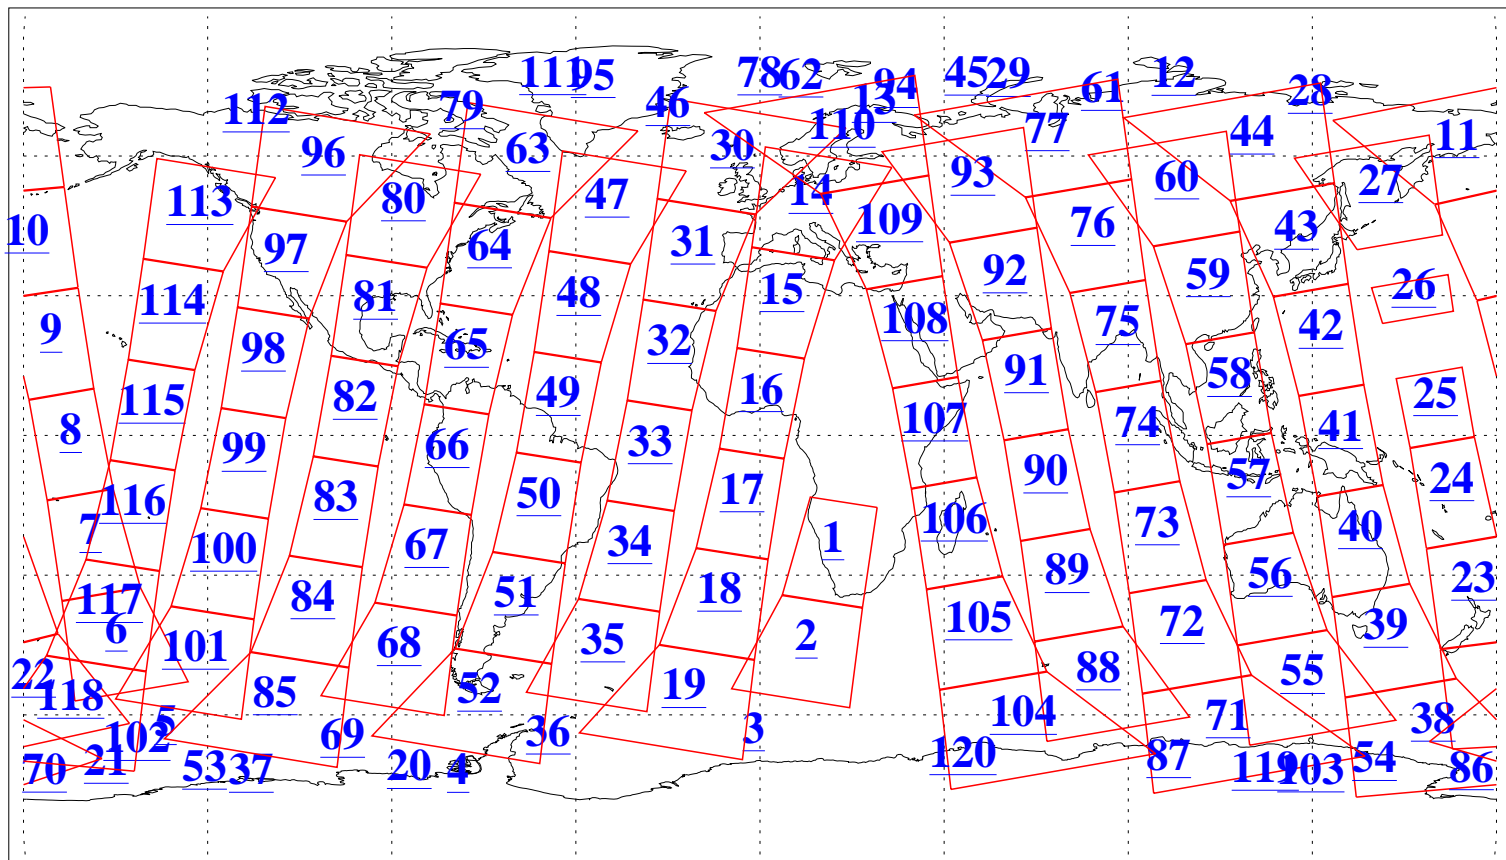

L1B Availability
AMSU Granules: 240
HSB Granules: 0
AIRS Granules: 240

28 Sep 2015
DoY 271
Aqua Day 4895
Granules: 1 to 120

Granules: 121 to 240

Legend: AMSU Available, HSB Available, AIRS Available

L1B Availability
AMSU Granules: 240
HSB Granules: 0
AIRS Granules: 240

28 Sep 2015
DoY 271
Aqua Day 4895

Ascending Granules

Descending Granules

Legend: AMSU Available, HSB Available, AIRS Available

L1B Availability
 AMSU Granules: 240
 HSB Granules: 0
 AIRS Granules: 240

28 Sep 2015
 DoY 271
 Aqua Day 4895

Northern Hemisphere Granules

Southern Hemisphere Granules

Legend: AMSU Available, HSB Available, AIRS Available