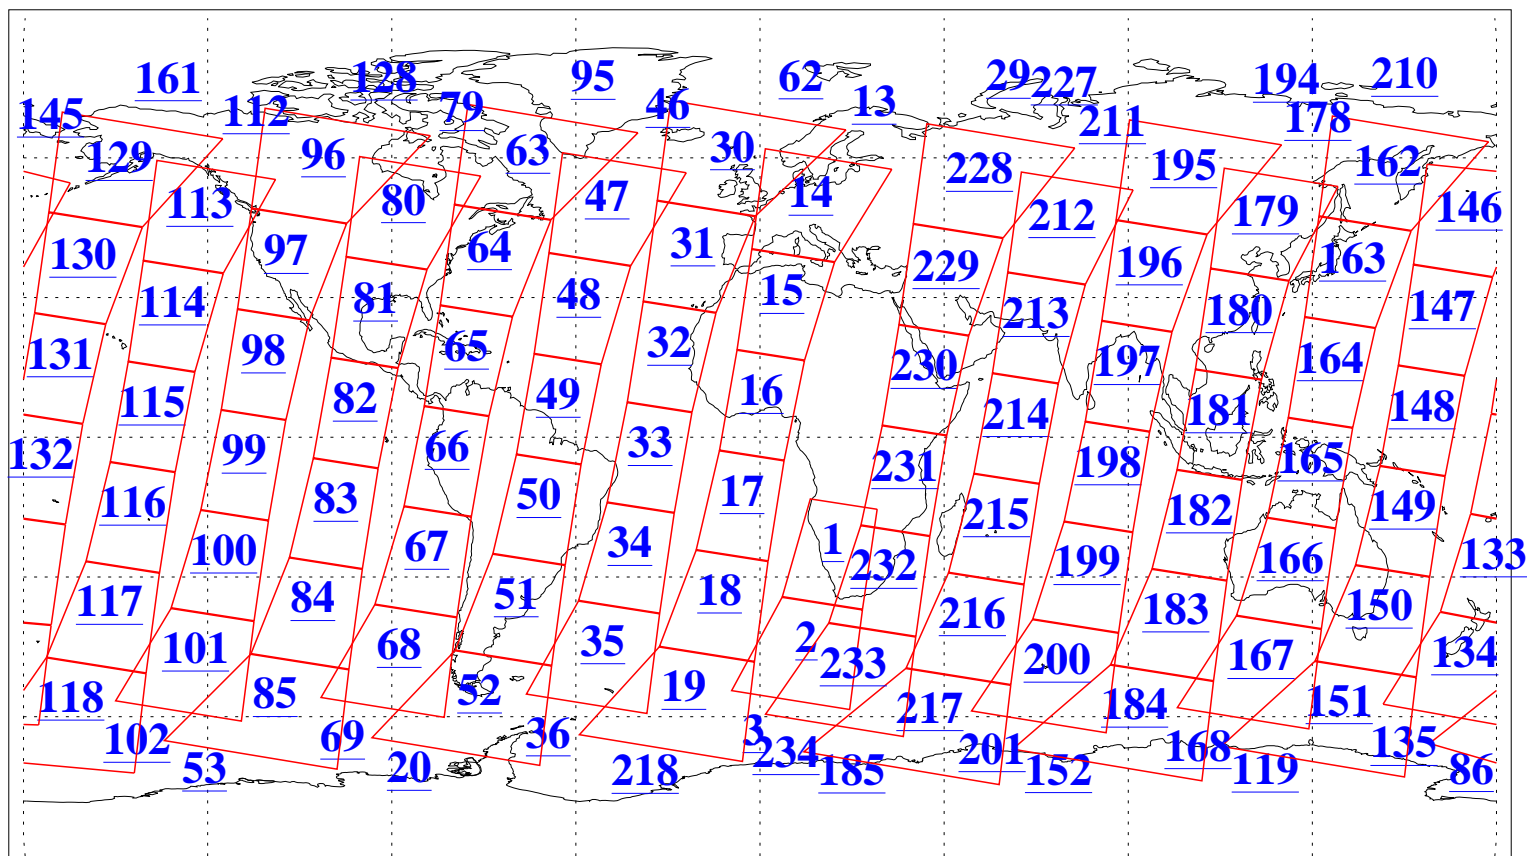

L1B Availability
AMSU Granules: 240
HSB Granules: 0
AIRS Granules: 240

28 Sep 2015
DoY 271
Aqua Day 4895
Granules: 1 to 120

Granules: 121 to 240

Legend: AMSU Available, HSB Available, AIRS Available

L1B Availability
AMSU Granules: 240
HSB Granules: 0
AIRS Granules: 240

28 Sep 2015
DoY 271
Aqua Day 4895

Ascending Granules

Descending Granules

Legend: AMSU Available, HSB Available, AIRS Available

L1B Availability
 AMSU Granules: 240
 HSB Granules: 0
 AIRS Granules: 240

28 Sep 2015
 DoY 271
 Aqua Day 4895

Northern Hemisphere Granules

Southern Hemisphere Granules

Legend: AMSU Available, HSB Available, AIRS Available