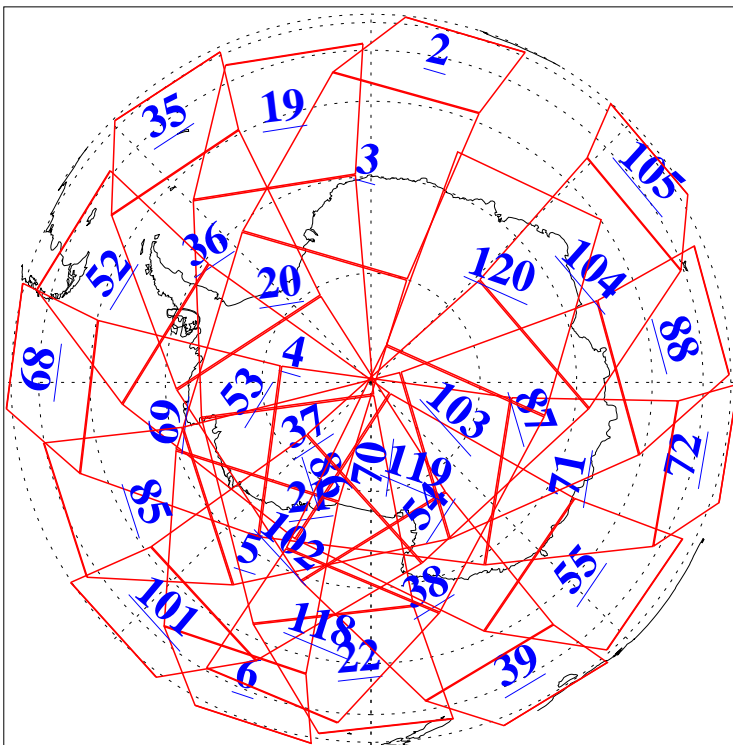

L1B Availability
AMSU Granules: 240
HSB Granules: 0
AIRS Granules: 240

28 Sep 2015
DoY 271
Aqua Day 4895
Granules: 1 to 120

Granules: 121 to 240

Legend: AMSU Available, HSB Available, AIRS Available

L1B Availability
AMSU Granules: 240
HSB Granules: 0
AIRS Granules: 240

28 Sep 2015
DoY 271
Aqua Day 4895

Ascending Granules

Descending Granules

Legend: AMSU Available, HSB Available, AIRS Available

L1B Availability
 AMSU Granules: 240
 HSB Granules: 0
 AIRS Granules: 240

28 Sep 2015
 DoY 271
 Aqua Day 4895

Northern Hemisphere Granules

Southern Hemisphere Granules

Legend: AMSU Available, HSB Available, AIRS Available